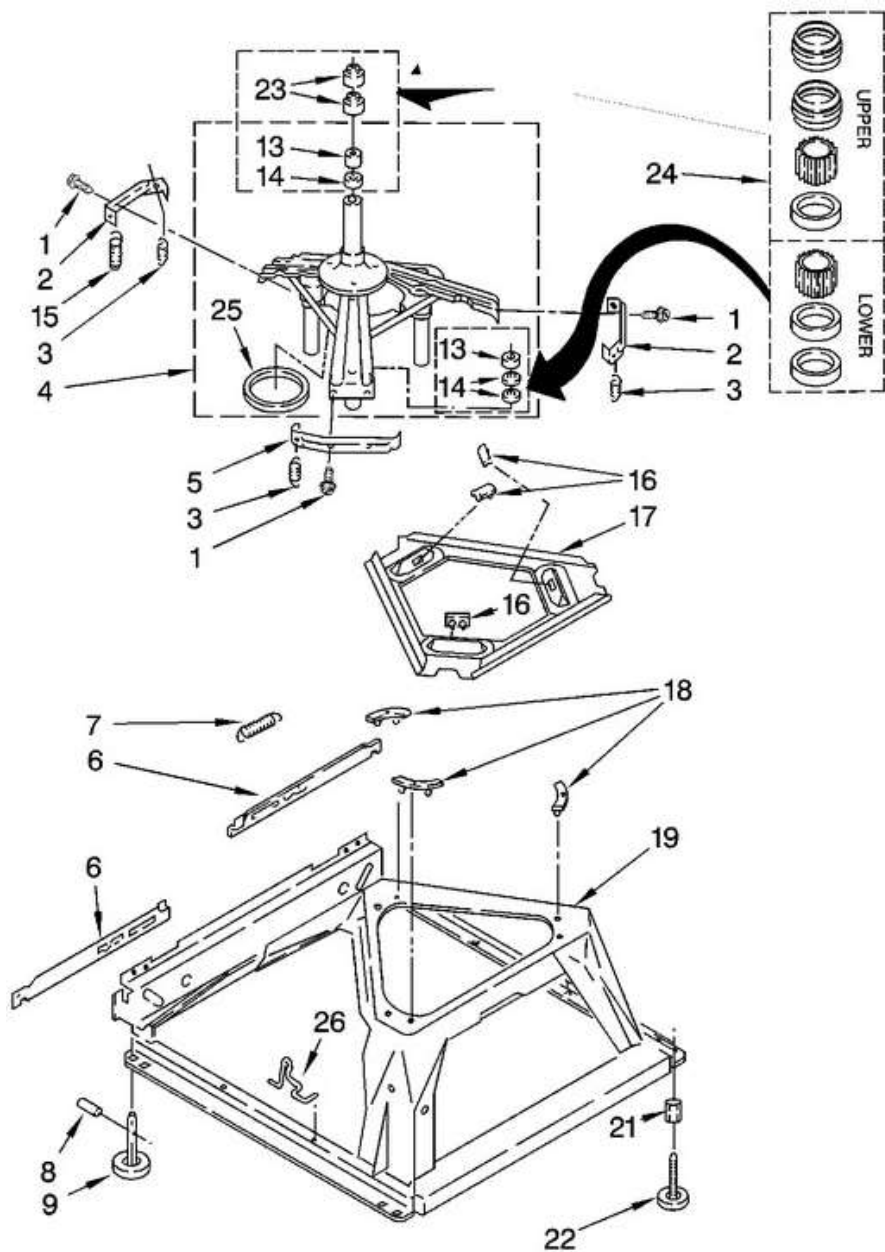

7MLBR4121PQ0

7MLBR4121PQ0

1	W10846509	Screw, Bracket Mounting
2	64067	Bracket, Spring Outer
3	63907	Spring
4	280184	Support & Brake, Tub
5	64065	Bracket, Spring Outer
6	63138	Link, Leveling Mechanism
7	8316845	Spring, Leveling Mechanism
8	62837	Pin, Knurled
9	285244	Foot, Rear
13	8546455	Bearing, Centerpost
14	W11095997	Seal, Centerpost
15	W10250667	Spring, Counterweight
16	285219	Pad, Plate
17	3946509	Plate, Suspension
18	285744	Pad, Base
19	285459	Base Assembly
21	3359452	Nut, Lock
22	W10001130	Foot, Front
23	8577376	Seal, Centerpost
24	285203	Centerpost Bearing Kit
25	63134	Ring, Sound Deadening
26	W10145155	Retainer, Suspension Spring