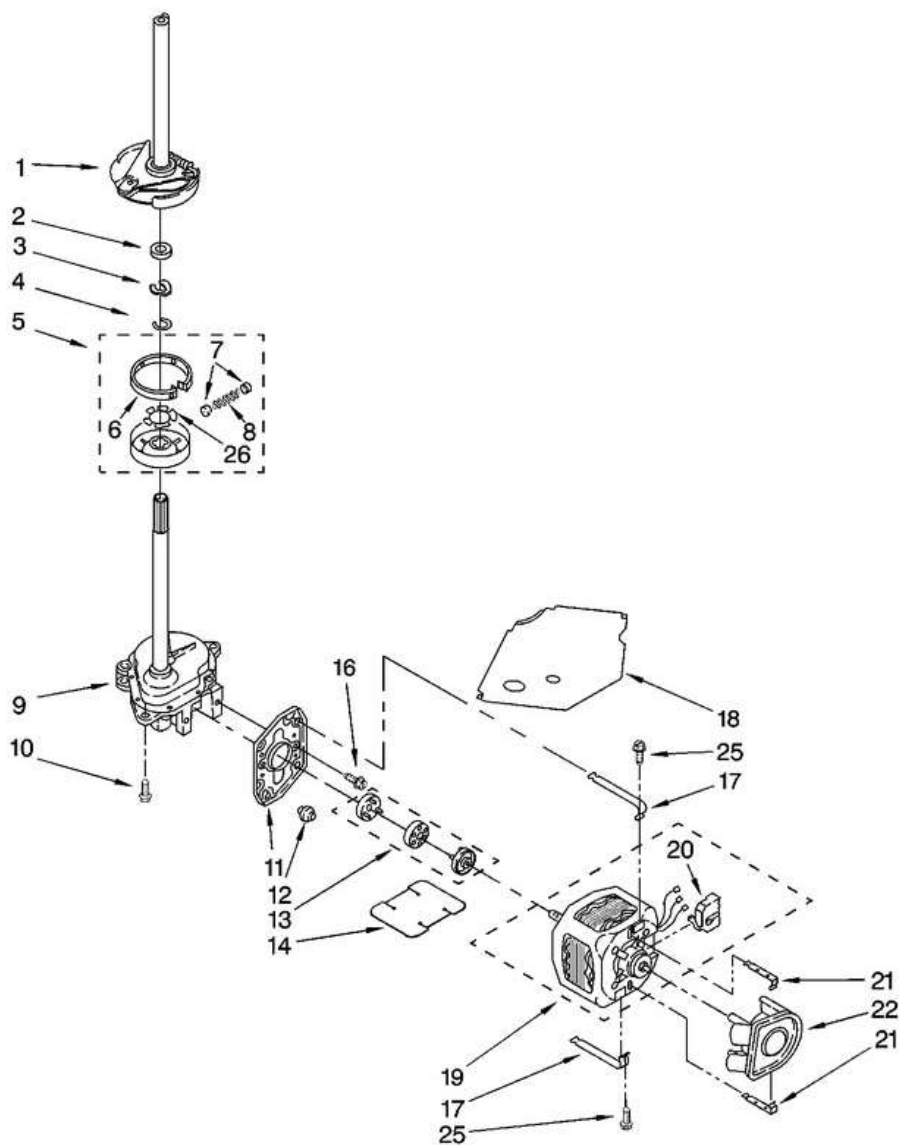

7MLBR4121PQ0

7MLBR4121PQ0

1	W10820043	Brake & Drive Tube
2	63292	Washer, Spin Tube Thrust
3	W10080230	Ring, Spin Tube Support
4	285353	Ring, Retainer
5	285785	Clutch
6	285790	Band & Lining, Clutch
7	62646	Cap, Clutch Spring
8	3946792	Spring, Clutch
9	3360629	Gearcase
10	3400516	Screw, Gearcase To Base
11	62611	Plate, Motor Mount To Gearcase
12	62691	Grommet, Motor
13	285753A	Coupling, Motor And Isolation Coupling
14	8316060	Shield, Motor
16	3400516	Screw
17	W10086010	Retainer, Motor
18	W10838408	Shield, Tub To Motor
19	661600	Motor, Main Drive
20	3952056	Switch, Main Drive Motor
21	8546127	Retainer, Pump
22	3363394	Pump
25	273556	Screw
26	3355454	Clip, Anti-rattle