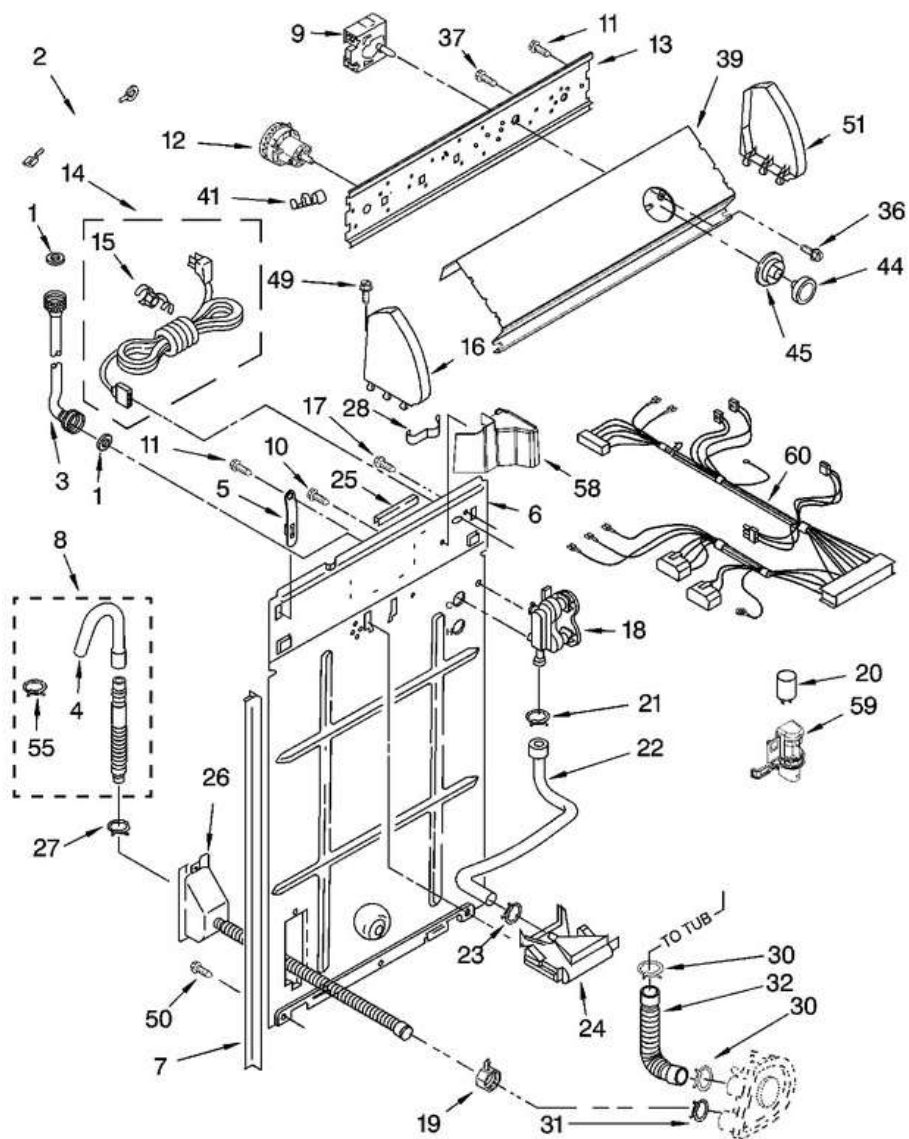

7MLBR4121PQ0

2	8541621	Top
3	62750	Spacer, Cabinet To Top
4	357213	Nut,push-in
5	63128	Cabinet
6	62780	Clip, Top & Cabinet & Rear Panel
8	3351614	Screw, Ground
10	308685	Screw,10-16 X 1/2
11	8318084	Switch, Lid
12	680762	Nut, Hex
13	W10119828	Screw, Lid Hinge Mounting
15	8318088	Hinge, Lid
16	54583	Hinge, Lid
17	19119	Bumper, Lid Hinge
18	21258	Bearing, Lid Hinge
19	W10193857	Lid
22	9724509	Bumper, Lid
28	3390631	Screw, 10-16 X 3/8

7MLBR4121PQ0

7MLBR4121PQ0

1	16123	Washer, Water Inlet Hose
2	3395559	Wire, Ground
3	89503	Hose, Water Inlet (Blue Coupler)
3	89503	Hose, Water Inlet (Red Coupler)
4	3357027	Nozzle-drain Hose
5	8568314	Strap, Console
6	8318407	Panel, Rear
7	62747	Pad, Rear Panel (Replaces: 62747)
8	285666	Hose, Drain (9 Ft.) (Not Included)
8	285664	Hose, Drain (4 Ft.)
8	285702	Extension, Drain Hose (21 Inches) (Not Included)
9	3951166	Timer, Control
10	9740848	Screw, 8-18 X 1/2
11	90767	Screw, 8-18 X 3/8
12	W10339316	Switch, Water Level
13	3948814	Bracket, Control
14	8532158	Cord, Power
15	285777	Strain Relief, Power Cord
16	W10820038	Cap, End
17	3351614	Screw, Ground
18	285805	Valve, Water Mixing
19	3976395	Clamp, Hose
20	482156	Capacitor
21	596669	Clamp, Hose
22	3357328	Hose, Vacuum Break
23	596669	Clamp, Hose
24	3347034	Break, Vacuum
25	3367669	Edge Protector
26	W10358149	Assembly, Drain Hose
27	356138	Clamp, Hose
28	8528351	Clip, Harness
30	616099	Clamp, Hose
31	285655	Clamp, Hose
32	285871	Hose, Pump To Tub
36	3400818	Screw, Timer Mounting
37	3179795	Screw, Ground
39	8539629	Panel, Console

41	W10113937	Clip, Grounding
44	W10807860	Knob, Timer
45	3957849	Dial, Timer
49	388326	Screw, 8-18 X 1.25
50	3390631	Screw, 10-16 X 3/8
51	W10820038	Cap, End
55	3357331	Clamp, Drain Hose
58	8314879	Shield, Inlet Valve
59	8318046	Clip, Capacitor
60	3957013	Harness, Wiring