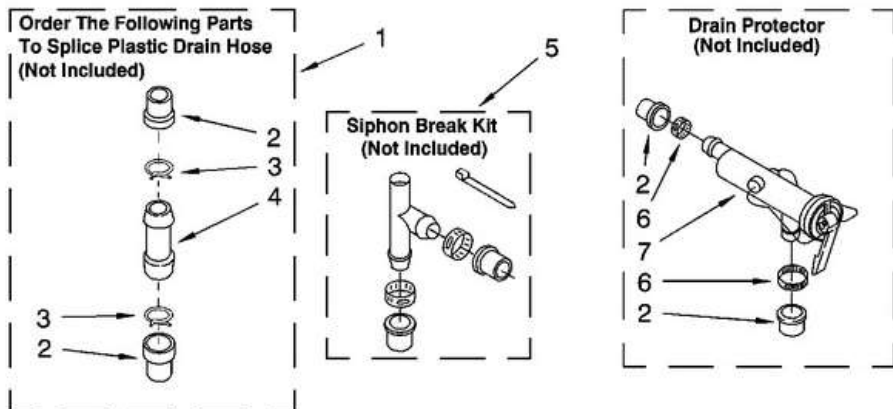

7MLBR4121PQ0

1	285442	Connector Kit, Plastic Drain Hose
2	285321	Sleeve Kit,
3	285655	Clamp, Hose
4	16272	Connector Straight
5	285320	Siphon Break Kit
6	285655	Clamp, Hose
7	367031	Drain Protector