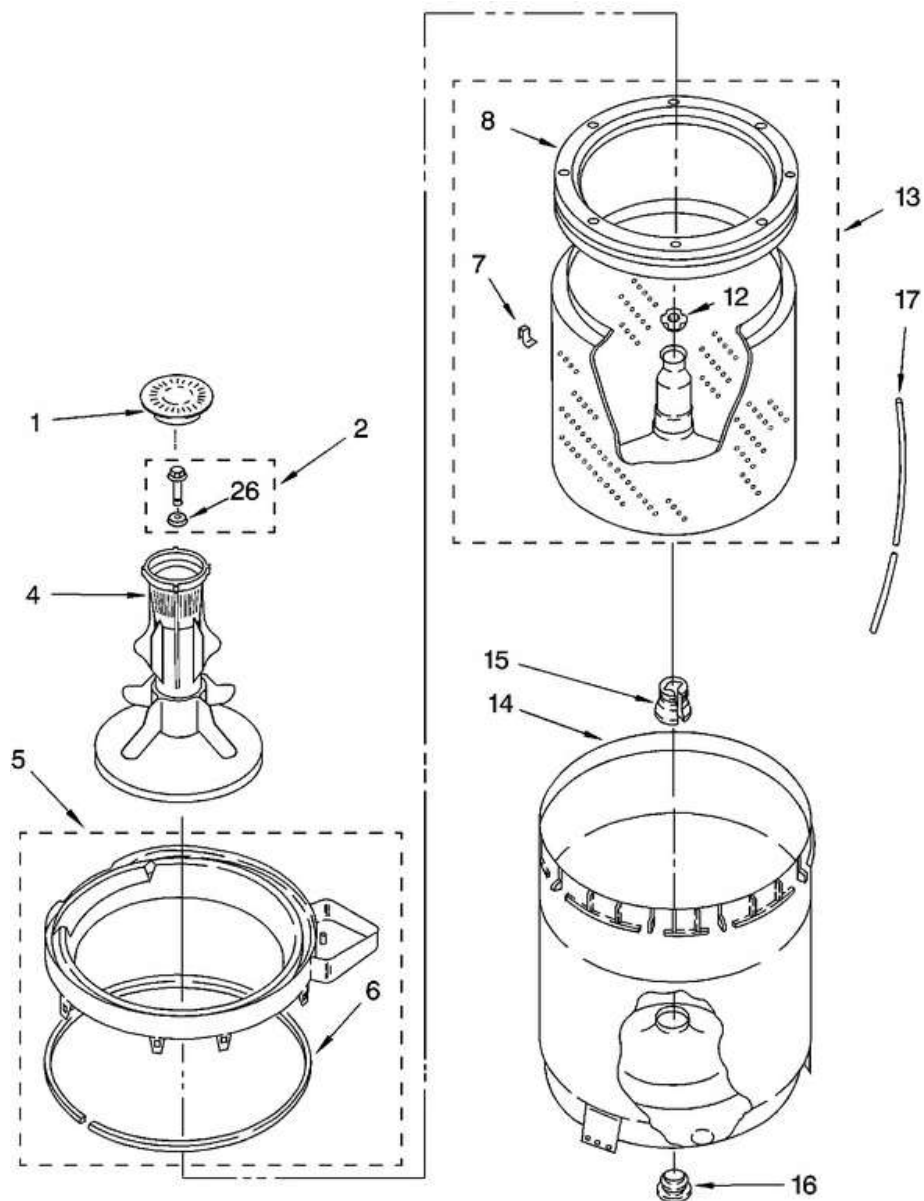

7MLBR4121PQ0

7MLBR4121PQ0

1	16123	Washer, Water Inlet Hose
2	3395559	Wire, Ground
3	89503	Hose, Water Inlet (Blue Coupler)
3	89503	Hose, Water Inlet (Red Coupler)
4	3357027	Nozzle-drain Hose
5	8568314	Strap, Console
6	8318407	Panel, Rear
7	62747	Pad, Rear Panel (Replaces: 62747)
8	285666	Hose, Drain (9 Ft.) (Not Included)
8	285664	Hose, Drain (4 Ft.)
8	285702	Extension, Drain Hose (21 Inches) (Not Included)
9	3951166	Timer, Control
10	9740848	Screw, 8-18 X 1/2
11	90767	Screw, 8-18 X 3/8
12	W10339316	Switch, Water Level
13	3948814	Bracket, Control
14	8532158	Cord, Power
15	285777	Strain Relief, Power Cord
16	W10820038	Cap, End
17	3351614	Screw, Ground
18	285805	Valve, Water Mixing
19	3976395	Clamp, Hose
20	482156	Capacitor
21	596669	Clamp, Hose
22	3357328	Hose, Vacuum Break
23	596669	Clamp, Hose
24	3347034	Break, Vacuum
25	3367669	Edge Protector
26	W10358149	Assembly, Drain Hose
27	356138	Clamp, Hose
28	8528351	Clip, Harness
30	616099	Clamp, Hose
31	285655	Clamp, Hose
32	285871	Hose, Pump To Tub
36	3400818	Screw, Timer Mounting
37	3179795	Screw, Ground
39	8539629	Panel, Console

41	W10113937	Clip, Grounding
44	W10807860	Knob, Timer
45	3957849	Dial, Timer
49	388326	Screw, 8-18 X 1.25
50	3390631	Screw, 10-16 X 3/8
51	W10820038	Cap, End
55	3357331	Clamp, Drain Hose
58	8314879	Shield, Inlet Valve
59	8318046	Clip, Capacitor
60	3957013	Harness, Wiring

7MLBR4121PQ0

7MLBR4121PQ0

1	3352483	Cap, Agitator
2	358237	Screw & Washer
4	63377	Agitator
5	W10821664	Tub Ring
6	3359586	Gasket, Tub Ring
7	8519815	Clip, Balance Ring
8	3956205	Balance Ring
12	21366	Nut, Spanner
13	3956207	Basket
14	63125	Tub
15	389140	Block, Basket Drive
16	W10814296	Gasket, Center Post
17	353244	Hose, Pressure Switch
26	3949550	Washer