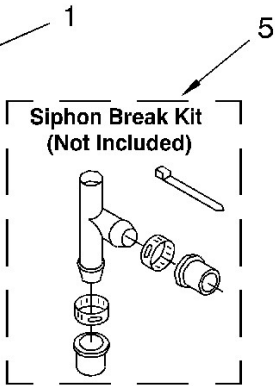

Lavadora Whirlpool 7MLBR8444MQ0

Lavadora Whirlpool 7MLBR8444MQ0

No.Illus.	DESCRIPCIÓN	No. de Parte
1	Brake And Drive Tube (Complete)	285792
2	Ring, Thrust	62658
3	Seal, Oil	91939
4	Seal, Drive Tube	356427
5	Spacer, Drive Tube	356937
6	Tube, Basket Drive (In. 3, 4, 5 & 9)	64208
7	Ring, Retaining	64035
8	Brake Shoe	285438
9	“T” Bearing, Spin Tube	62703
10	Cap, Brake Spring (2)	285658
11	Spring, Brake	62647
12	Sleeve, Brake Spring	285658
13	Cam, Brake Release	661516
14	Sleeve, Cam	63022
15	Driver, Brake Cam	285790
16	Ring, Retaining	90368

Distribuidor Autorizado

SurteRápido.com

Venta de Refacciones
Electrodomesticas

Lavadora Whirlpool 7MLBR8444MQ0

Lavadora Whirlpool 7MLBR8444MQ0

No.Illus.	DESCRIPCIÓN	No. de Parte
1	Gearcase (Complete)	8532118
2	Cover, Gearcase	285202
3	Seal, Gearcase Cover	3349985
4	Sealer, Gasket (.20 Fl. Oz.) (6 ml)	285195
5	Pinion, Spin (Includes Illus. 25)	285362
6	Seal, Spin Pinion	356427
7	Shaft, Agitator (Complete)	389387
8	Ring, Retaining (2)	90369
9	Retainer, Spring (2)	62677
10	Spring, Agitate	62676
11	Gear, Agitate (Includes 15 & 29)	285509
12	Washer, Agitate Gear	62619
13	Cam Follower (Includes 14)	285206
14	Cam, Agitate (Includes 13)	285206
15	Shaft, Agitator (Includes 11 & 29)	285509
16	Washer, Cam Thrust	62618
17	Bearing, Thrust (Includes 18)	285205
18	Ball, Bearing (Includes 17)	285205
19	Bottom and Pinion, Gearcase	285515
20	Block Tab, Terminal	3949116
21	Seal, Thrust Plug	285352
22	Screw, Gearcase Cover Mounting	3351614
23	Ring, Retaining	285765
24	Washer Kit, Thrust	285766
25	Gear, Spin	285362
26	Neutral Assembly	388253
27	Rack, Connecting	3949609
28	Actuator, Shift	62621
29	Washer, Intermediate	388815

WS400

No. Ilus.	DESCRIPCIÓN	No. de Parte
1	Connector Kit, Plastic Drain Hose	285442
2	Sleeve Kit, (Contains 2 Sleeves)	285321
3	Clamp, Hose	285655
4	Connector, Straight	16272
5	Siphon Break Kit (Not Included)	285320
6	Clamp, Hose	285655
7	Drain Protector (Not Included)	367031