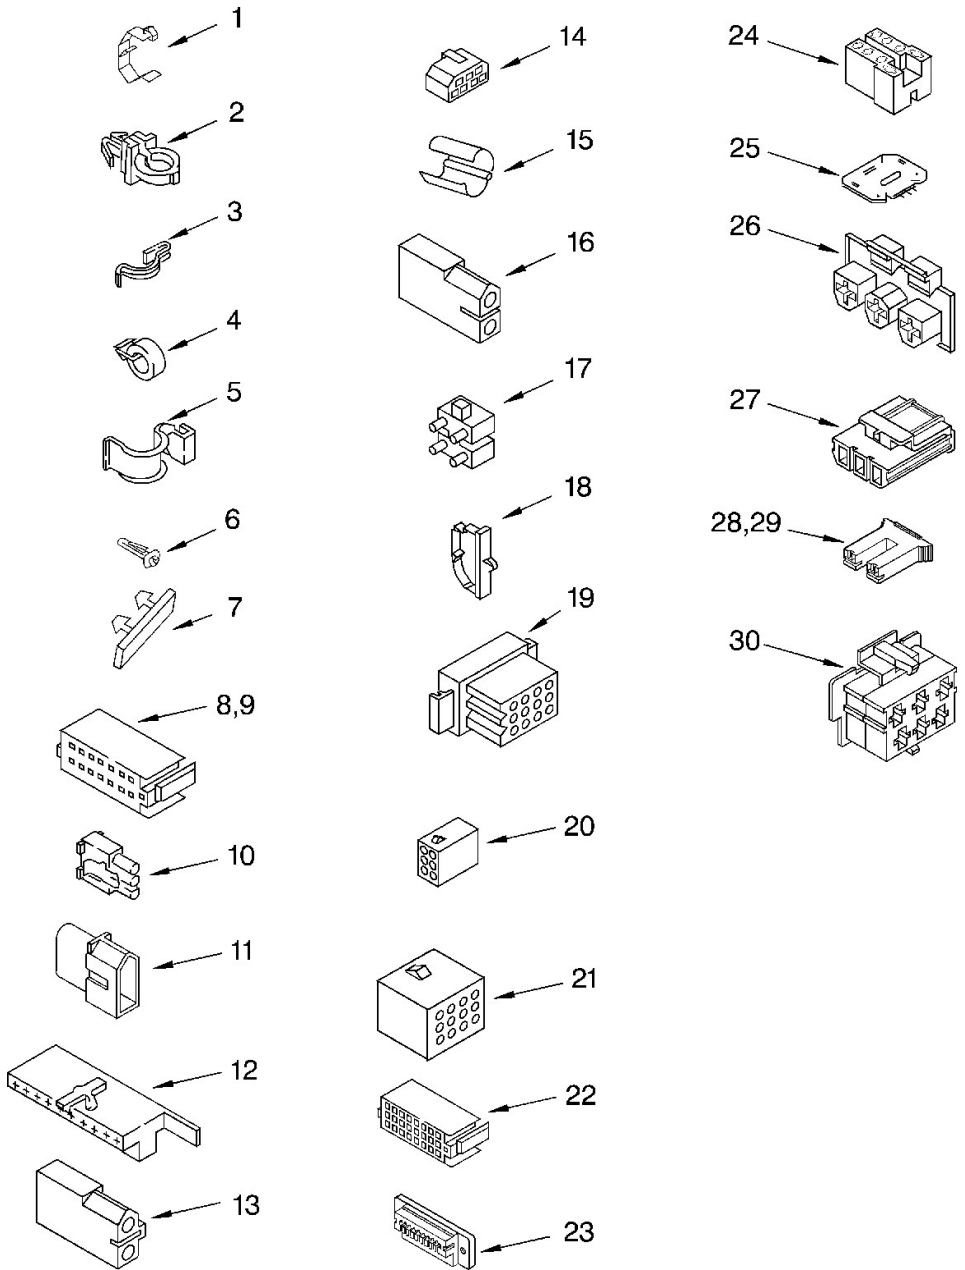

Lavadora Whirlpool 7MLBR8444MQ0