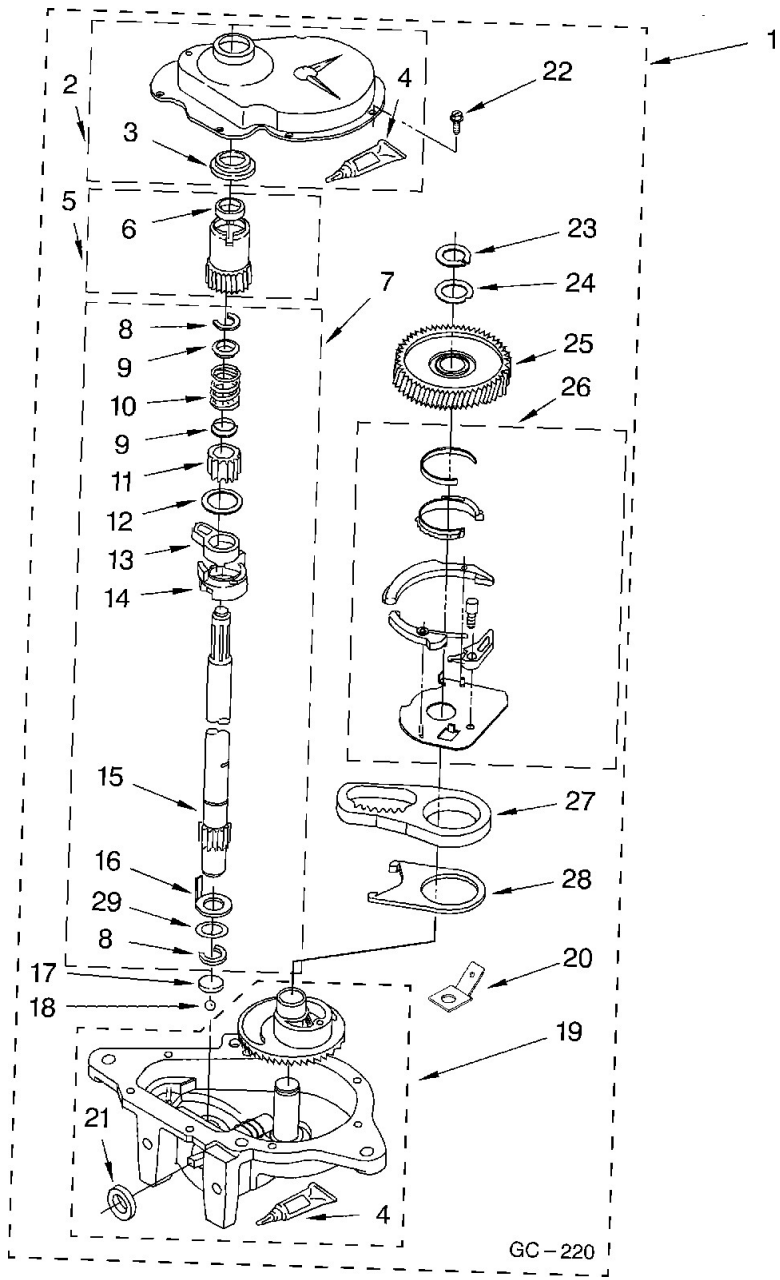

Distribuidor Autorizado

SurteRápido.com

Venta de Refacciones
Electrodomesticas

Lavadora Whirlpool 7MLBR8444MQ0