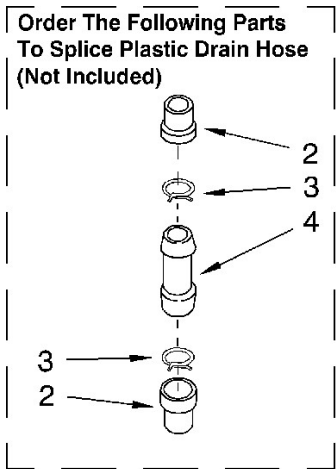

Lavadora Whirlpool 7MLBR8444MQ0

Lavadora Whirlpool 7MLBR8444MQ0

No.Illus.	DESCRIPCIÓN	No. de Parte
1	Brake And Drive Tube (Complete)	285792
2	Ring, Thrust	62658
3	Seal, Oil	91939
4	Seal, Drive Tube	356427
5	Spacer, Drive Tube	356937
6	Tube, Basket Drive (In. 3, 4, 5 & 9)	64208
7	Ring, Retaining	64035
8	Brake Shoe	285438
9	“T” Bearing, Spin Tube	62703
10	Cap, Brake Spring (2)	285658
11	Spring, Brake	62647
12	Sleeve, Brake Spring	285658
13	Cam, Brake Release	661516
14	Sleeve, Cam	63022
15	Driver, Brake Cam	285790
16	Ring, Retaining	90368

Distribuidor Autorizado

SurteRápido.com

Venta de Refacciones
Electrodomesticas

Lavadora Whirlpool 7MLBR8444MQ0

Lavadora Whirlpool 7MLBR8444MQ0

No.Illus.	DESCRIPCIÓN	No. de Parte
1	Gearcase (Complete)	8532118
2	Cover, Gearcase	285202
3	Seal, Gearcase Cover	3349985
4	Sealer, Gasket (.20 Fl. Oz.) (6 ml)	285195
5	Pinion, Spin (Includes Illus. 25)	285362
6	Seal, Spin Pinion	356427
7	Shaft, Agitator (Complete)	389387
8	Ring, Retaining (2)	90369
9	Retainer, Spring (2)	62677
10	Spring, Agitate	62676
11	Gear, Agitate (Includes 15 & 29)	285509
12	Washer, Agitate Gear	62619
13	Cam Follower (Includes 14)	285206
14	Cam, Agitate (Includes 13)	285206
15	Shaft, Agitator (Includes 11 & 29)	285509
16	Washer, Cam Thrust	62618
17	Bearing, Thrust (Includes 18)	285205
18	Ball, Bearing (Includes 17)	285205
19	Bottom and Pinion, Gearcase	285515
20	Block Tab, Terminal	3949116
21	Seal, Thrust Plug	285352
22	Screw, Gearcase Cover Mounting	3351614
23	Ring, Retaining	285765
24	Washer Kit, Thrust	285766
25	Gear, Spin	285362
26	Neutral Assembly	388253
27	Rack, Connecting	3949609
28	Actuator, Shift	62621
29	Washer, Intermediate	388815