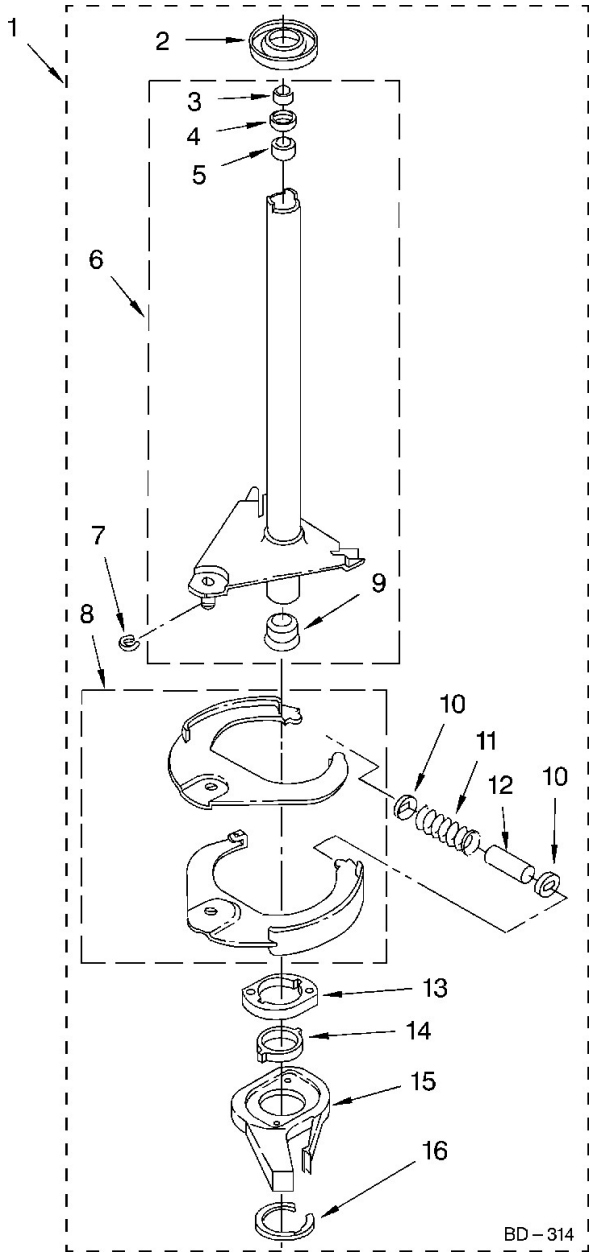

Lavadora Whirlpool 7MLBR8444MQ0

Lavadora Whirlpool 7MLBR8444MQ0

No. Ilus.	DESCRIPCIÓN	No. de Parte
1	Clip, Harness	3349557
2	Clip, Harness	388498
3	Clip, Harness	8528351
4	Clip, Harness	3348535
5	Clip, Harness	90016
6	Clip, Harness	8281256
7	Retainer, (Suds Models)	389379
8	Timer, Block Disconnect (White)	352090
9	Timer, Block Disconnect (Black)	352089
10	Receptacle, (Lid Switch)	62889
11	Plug, Terminal (Power Cord)	353424
12	Block, Disconnect (Motor 2 Speed)	62505
13	Block, Disconnect (Motor 3 Speed)	3348075
14	Block, Disconnect (Use Term. 352088)	3347243
15	Protector	63523
16	Connector (2-Way) (Use Term. 94614)	717252
17	Plug, Terminal (Power Cord)	387566
18	Clip, Harness	3352944
19	Block, Disconnect (Timer)	3390423
20	Receptacle (6-Way) (Use Term. 94613)	3347730
21	Plug, Terminal (12-Way)	388818
22	Timer, Block Disconnect (Black) (Amp)	3369366
23	Connector, Etc	3349494
24	Connector, Relay (Use Term. 308569)	60687
25	E.T.C. Control	3955728
26	Connector (Lid Switch)	3948617
27	Connector (Pressure Switch)	3360056
28	Block, Connector (Cold Valve)	3354925
29	Block, Connector (Hot Valve)	3354926
30	Connector (Temp. Switch)	3948615

Lavadora Whirlpool 7MLBR8444MQ0

Lavadora Whirlpool 7MLBR8444MQ0

No.Illus.	DESCRIPCIÓN	No. de Parte
1	Brake And Drive Tube (Complete)	285792
2	Ring, Thrust	62658
3	Seal, Oil	91939
4	Seal, Drive Tube	356427
5	Spacer, Drive Tube	356937
6	Tube, Basket Drive (In. 3, 4, 5 & 9)	64208
7	Ring, Retaining	64035
8	Brake Shoe	285438
9	“T” Bearing, Spin Tube	62703
10	Cap, Brake Spring (2)	285658
11	Spring, Brake	62647
12	Sleeve, Brake Spring	285658
13	Cam, Brake Release	661516
14	Sleeve, Cam	63022
15	Driver, Brake Cam	285790
16	Ring, Retaining	90368