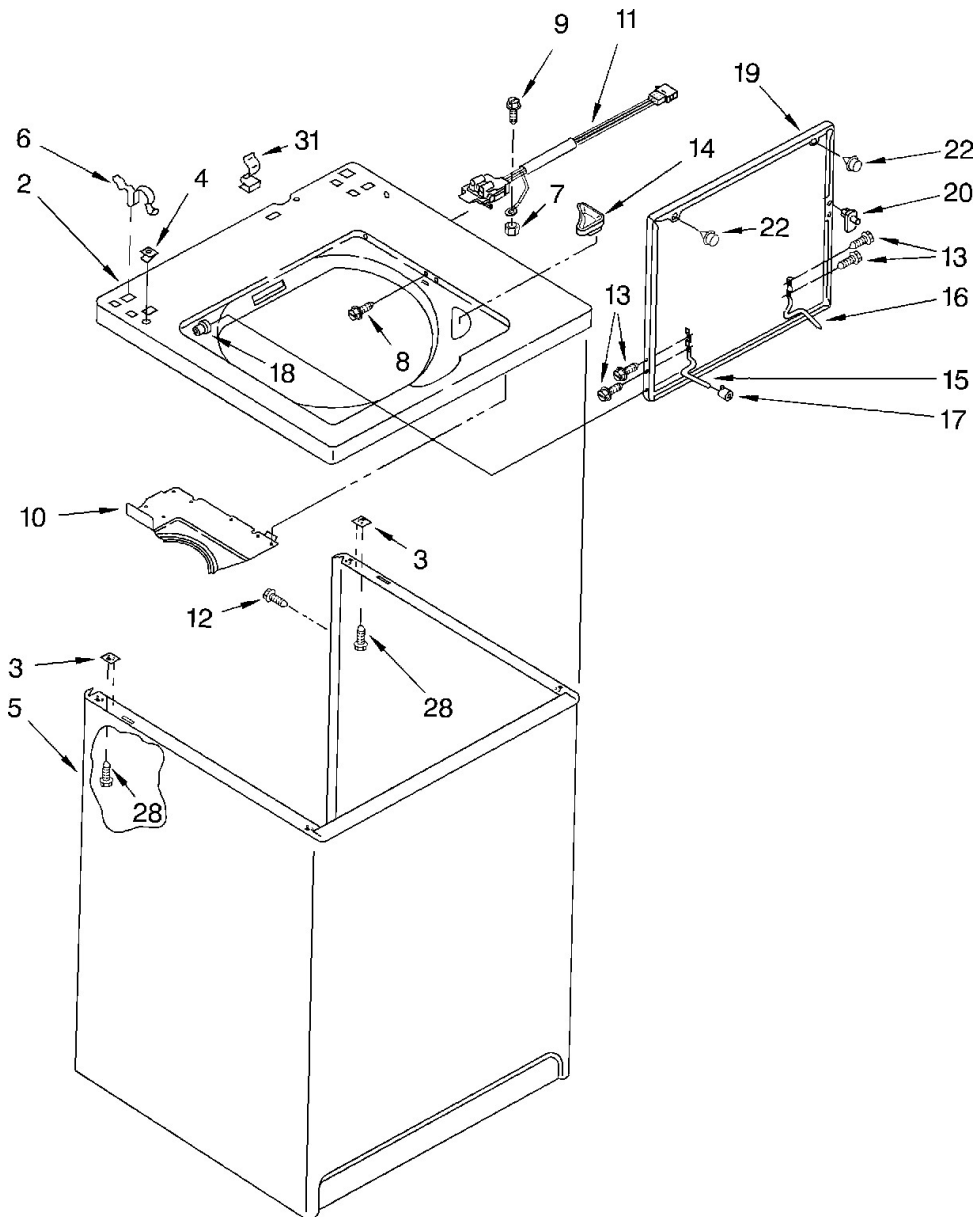

Distribuidor Autorizado

SurteRápido.com

Venta de Refacciones
Electrodomesticas

Lavadora Whirlpool 7MLBR8444MQ0