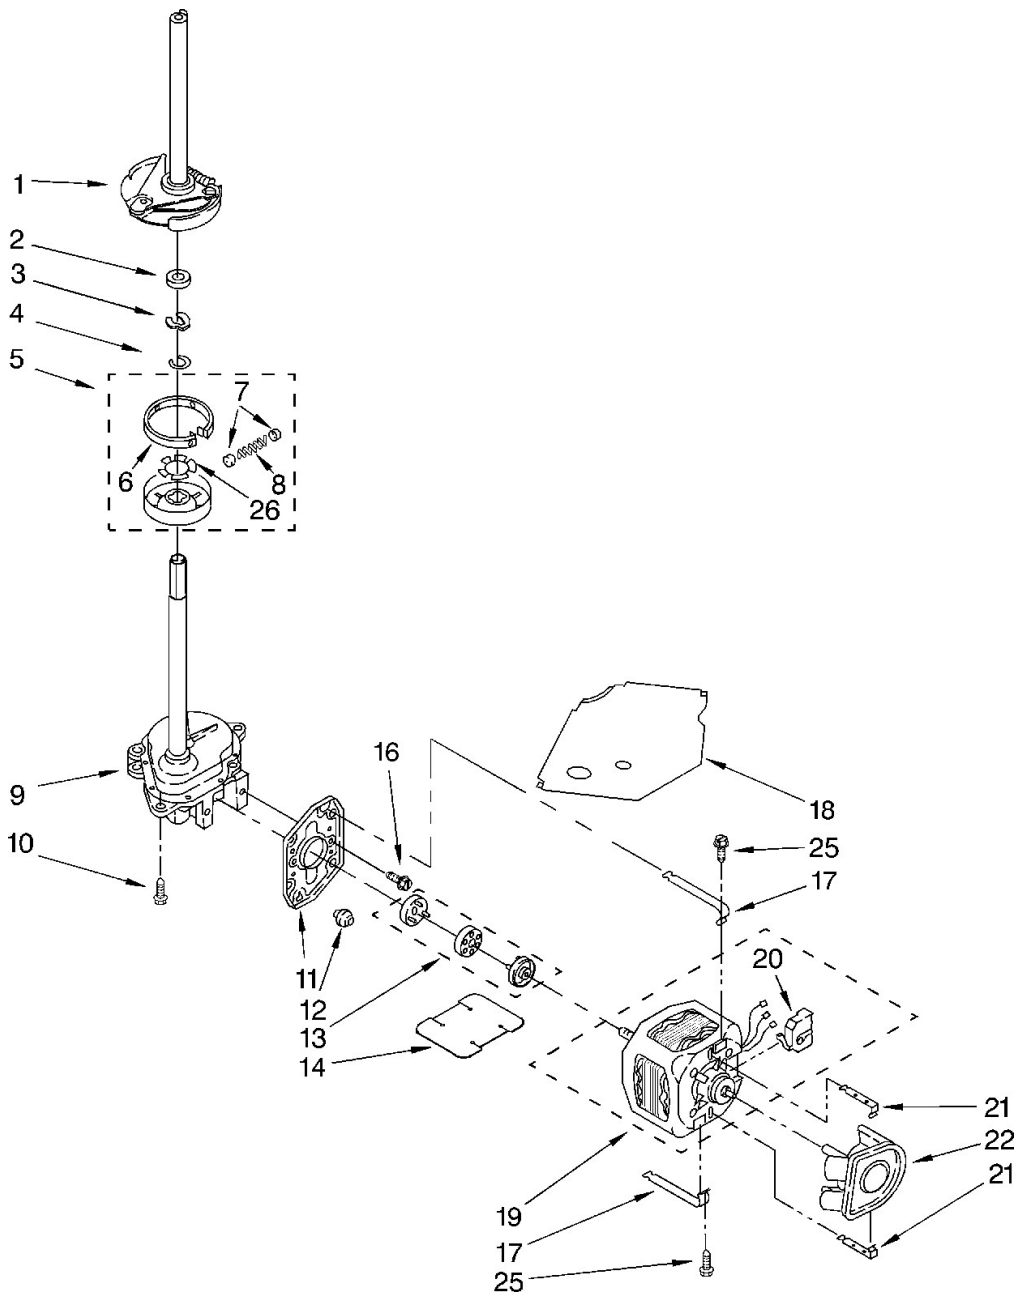

Distribuidor Autorizado

SurteRápido.com

Venta de Refacciones
Electrodomesticas

Lavadora Whirlpool 7MLBR8444MQ0