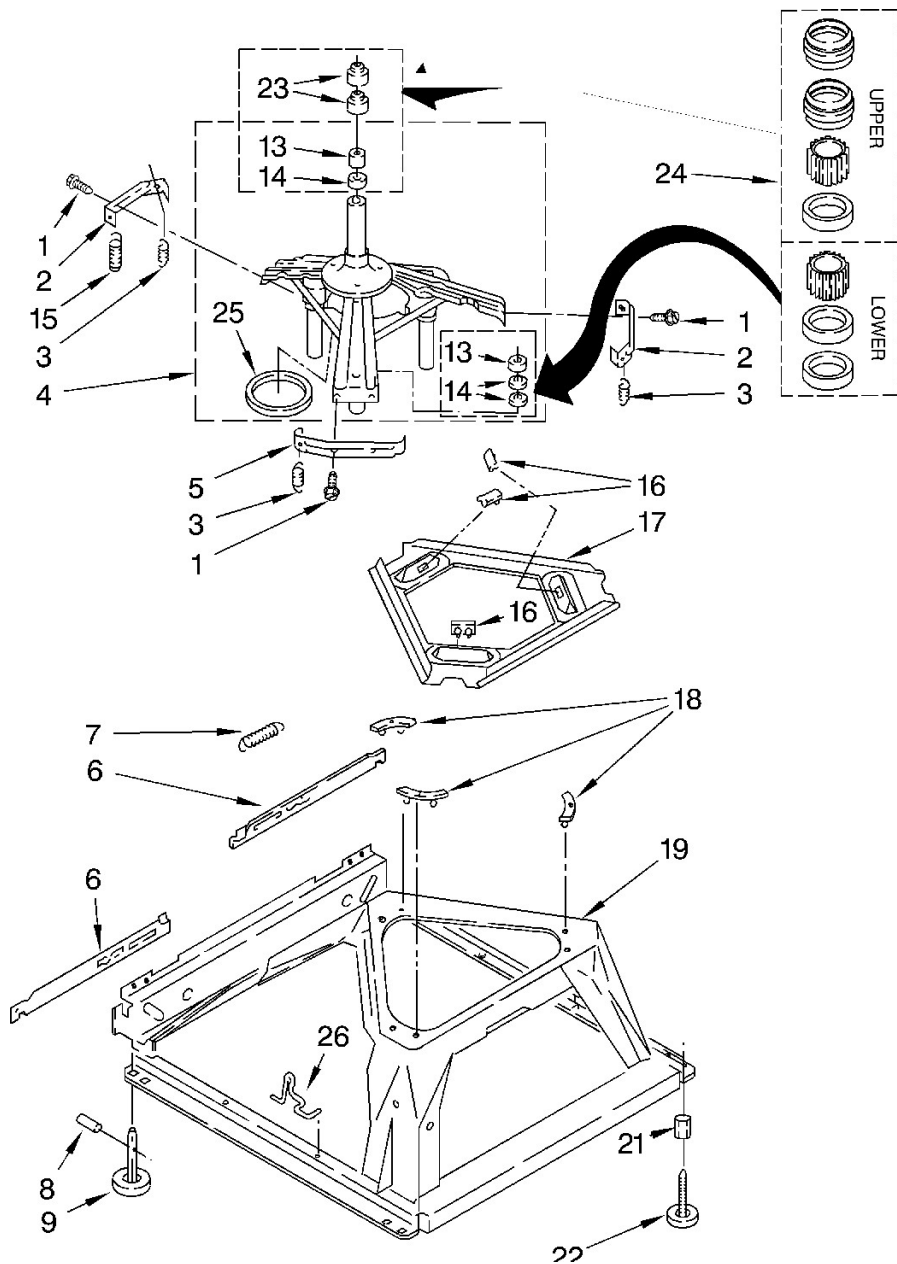

Distribuidor Autorizado

SurteRápido.com

Venta de Refacciones
Electrodomesticas

Lavadora Whirlpool 7MLBR8444MQ0