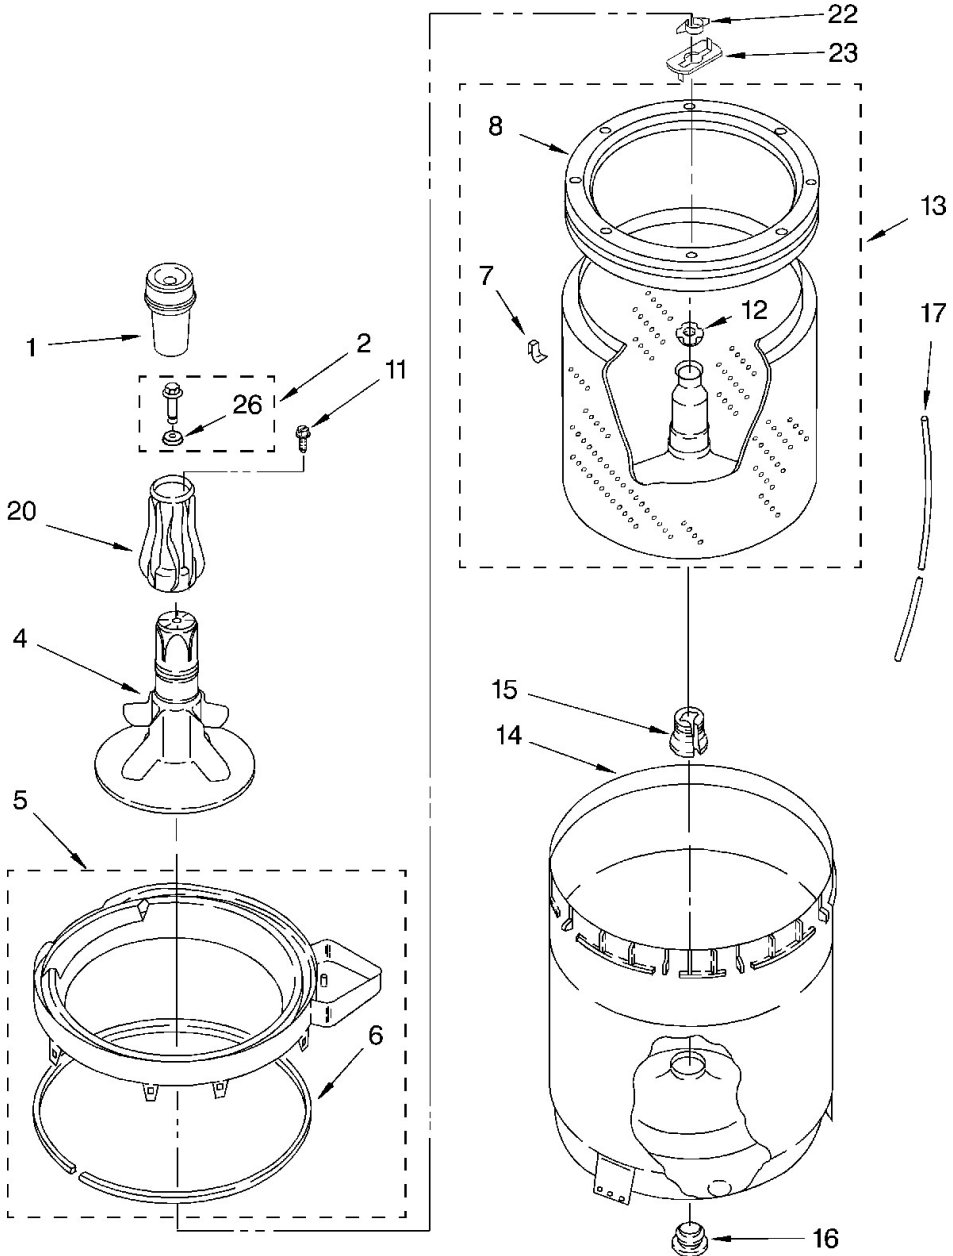

Lavadora Whirlpool 7MLBR8444MQ0