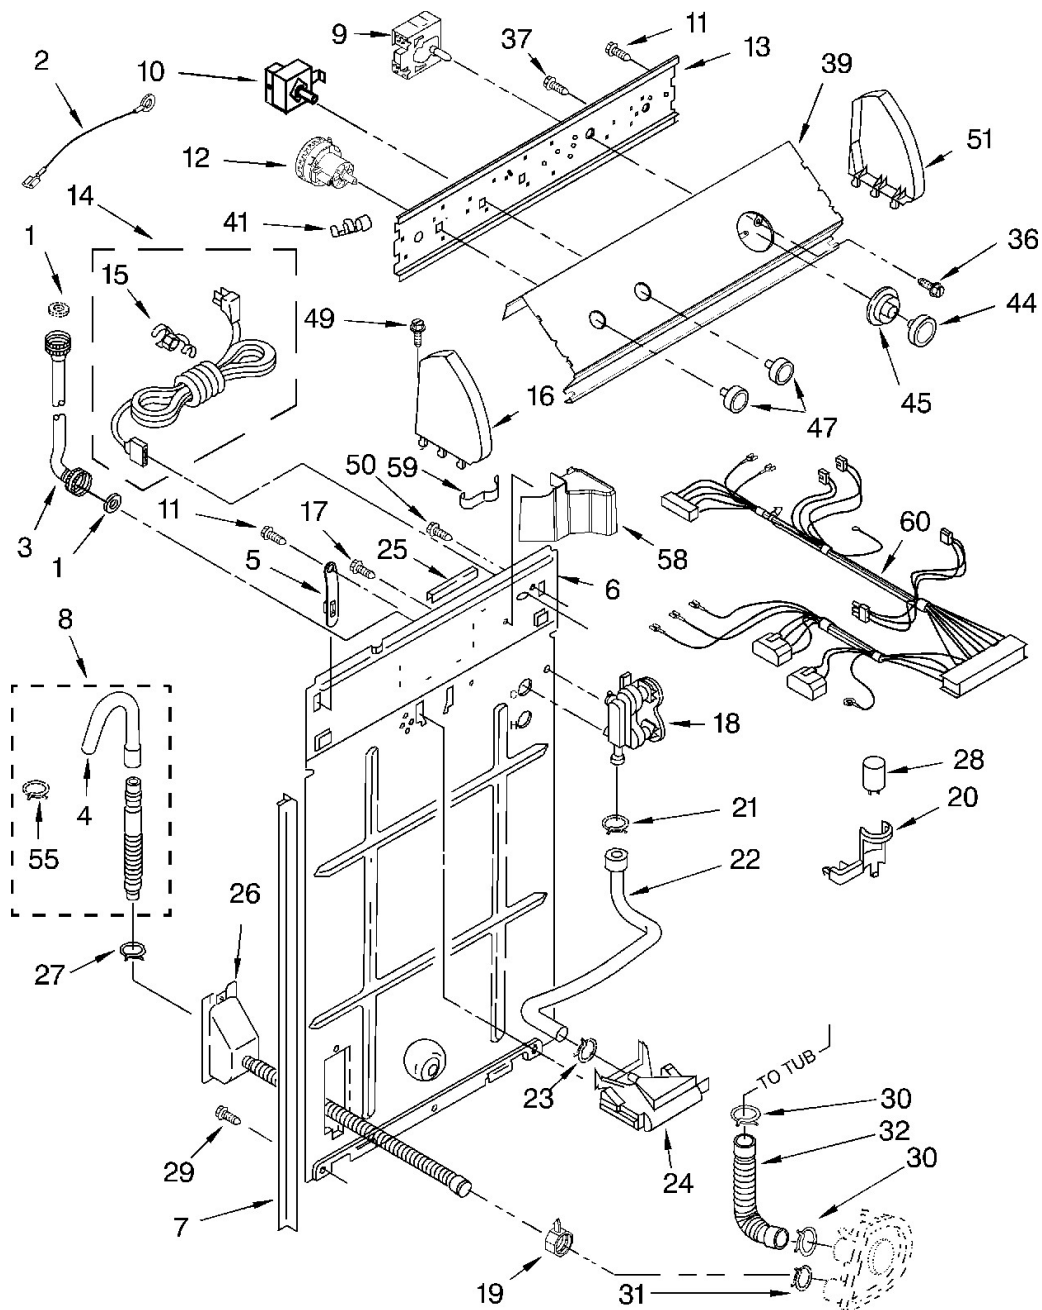

Distribuidor Autorizado

SurteRápido.com

Venta de Refacciones
Electrodomesticas

Lavadora Whirlpool 7MLBR8444MQ0

Lavadora Whirlpool 7MLBR8444MQ0

No. Ilus.	DESCRIPCIÓN	No. de Parte
1	Washer, Water Inlet Hose (4)	16123
2	Wire, Ground	3395559
3	Hose, Water Inlet (Red)	89503
	Hose, Water Inlet (Blue)	89503
4	Nozzle-Drain Hose	3357027
5	Strap, Console (2)	8318255
6	Panel, Rear	8318407
7	Pad, Rear Panel	62747
8	Hose, Drain (4 Ft.)	285664
	Hose, Drain (9 Ft.) (Not Included)	285666
	Extension, Drain Hose (21 Inches)	285702
9	Timer, Control (50 Hz.)	3951603
10	Switch, Water Temperature	661614
11	Screw, 8-18 x 3/8	90767
12	Switch, Water Level	3366847
13	Bracket, Control	3948814
14	Cord, Power	8532158
15	Strain Relief, Power Cord	285777
16	Cap, End (L.H.) (White)	279962
	Cap, End (L.H.) (Biscuit)	8314852
17	Screw, 8-18 x 1/2	9740848
18	Valve, Water Mixing	3952164
19	Clamp, Hose	3976395
20	Clip, Capacitor	8318201
21	Clamp, Hose	596669
22	Hose, Vacuum Break	62662
23	Clamp, Hose	596669

Lavadora Whirlpool 7MLBR8444MQ0

No.Illus.	DESCRIPCIÓN	No. de Parte
24	Break, Vacuum	3347034
25	Edge Protector	3367669
26	Assembly, Drain Hose	8317940
27	Clamp, Hose	356138
28	Capacitor	661606
29	Screw, 10-16 x 3/8	9420601
30	Clamp, Hose	616099
31	Clamp, Hose	285655
32	Hose, Pump To Tub	285871
36	Screw, Timer Mounting	3400818
37	Screw, Ground	3179795
39	Panel, Console (White)	8539613
	Panel, Console (Biscuit)	8539614
41	Clip, Grounding	357572
44	Knob, Timer (White)	8271345
	Knob, Timer (Biscuit)	8271347
45	Dial, Timer (White)	8271351
	Dial, Timer (Biscuit)	8271370
47	Knob, Control (White)	8271339
	Knob, Control (Biscuit)	8271348
49	Screw, 8-18 x 1.25 (Panel to Top)	388326
50	Screw, 10-24 x 3/8	3351614
51	Cap, End (R.H.) (White)	279962
	Cap, End (R.H.) (Biscuit)	8314851
55	Clamp, Drain Hose	3357331
58	Shield, Inlet Valve	8314879
59	Clip, Harness	8528351
60	Harness, Wiring (For Detail See Pages	3956527