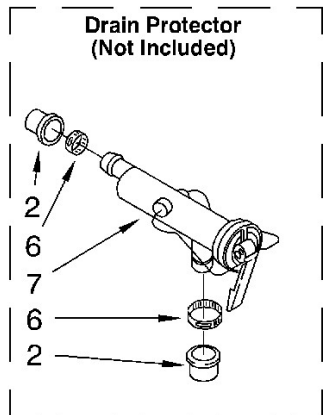

Lavadora Whirlpool 7MLBR8444MQ0

Lavadora Whirlpool 7MLBR8444MQ0

No.Illus.	DESCRIPCIÓN	No. de Parte
1	Brake And Drive Tube (Complete)	285792
2	Ring, Thrust	62658
3	Seal, Oil	91939
4	Seal, Drive Tube	356427
5	Spacer, Drive Tube	356937
6	Tube, Basket Drive (In. 3, 4, 5 & 9)	64208
7	Ring, Retaining	64035
8	Brake Shoe	285438
9	“T” Bearing, Spin Tube	62703
10	Cap, Brake Spring (2)	285658
11	Spring, Brake	62647
12	Sleeve, Brake Spring	285658
13	Cam, Brake Release	661516
14	Sleeve, Cam	63022
15	Driver, Brake Cam	285790
16	Ring, Retaining	90368

Distribuidor Autorizado

SurteRápido.com

Venta de Refacciones
Electrodomesticas

Lavadora Whirlpool 7MLBR8444MQ0

Lavadora Whirlpool 7MLBR8444MQ0

No.Illus.	DESCRIPCIÓN	No. de Parte
1	Gearcase (Complete)	8532118
2	Cover, Gearcase	285202
3	Seal, Gearcase Cover	3349985
4	Sealer, Gasket (.20 Fl. Oz.) (6 ml)	285195
5	Pinion, Spin (Includes Illus. 25)	285362
6	Seal, Spin Pinion	356427
7	Shaft, Agitator (Complete)	389387
8	Ring, Retaining (2)	90369
9	Retainer, Spring (2)	62677
10	Spring, Agitate	62676
11	Gear, Agitate (Includes 15 & 29)	285509
12	Washer, Agitate Gear	62619
13	Cam Follower (Includes 14)	285206
14	Cam, Agitate (Includes 13)	285206
15	Shaft, Agitator (Includes 11 & 29)	285509
16	Washer, Cam Thrust	62618
17	Bearing, Thrust (Includes 18)	285205
18	Ball, Bearing (Includes 17)	285205
19	Bottom and Pinion, Gearcase	285515
20	Block Tab, Terminal	3949116
21	Seal, Thrust Plug	285352
22	Screw, Gearcase Cover Mounting	3351614
23	Ring, Retaining	285765
24	Washer Kit, Thrust	285766
25	Gear, Spin	285362
26	Neutral Assembly	388253
27	Rack, Connecting	3949609
28	Actuator, Shift	62621
29	Washer, Intermediate	388815