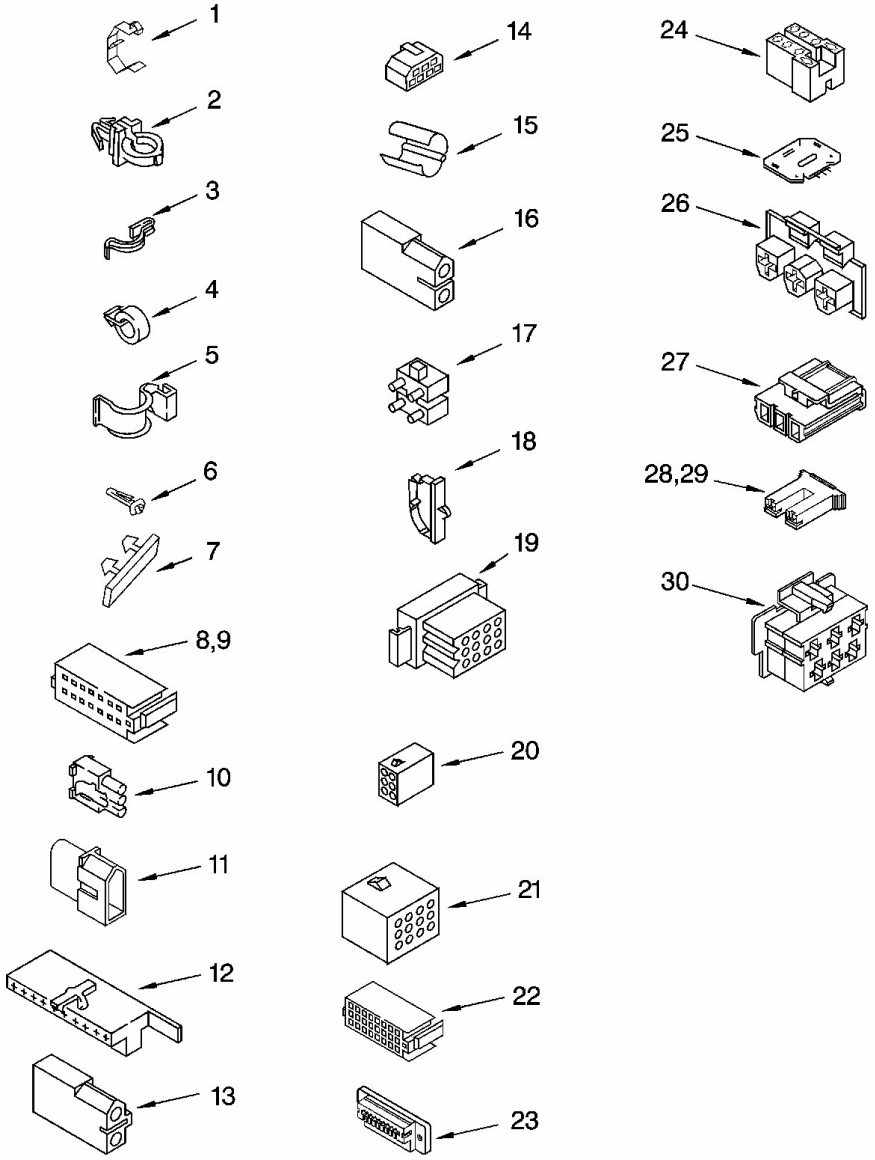

Distribuidor Autorizado

SurteRápido.com

Venta de Refacciones
Electrodomesticas

Lavadora Whirlpool 7MLBR8444MQ1

Lavadora Whirlpool 7MLBR8444MQ1

No.illus.	DESCRIPCIÓN	No. de Parte
1	Screw, Bracket Mounting (10-32 x 5/8)	3400076
2	Bracket, Spring Outer (2)	64067
3	Spring (3)	63907
4	Support & Brake, Tub	3362087
5	Bracket, Spring Outer (L.F.)	64065
6	Link, Leveling Mechanism (2)	63138
7	Spring, Leveling Mechanism	8316845
8	Pin, Knurled	62837
9	Foot, Rear (2)	285244
13	Bearing, Centerpost (2)	359398
14	Seal, Centerpost (3)	359449
15	Spring, Counterweight	388492
16	Pad, Plate	285219
17	Plate, Suspension (Includes Illus. 16)	3946509
18	Pad, Base	285744
19	Base Assembly (6, 7, 8, 9, 16, 17, 18 & 26)	285459
21	Nut, Lock (3/8-16) (2)	3359452
22	Foot, Front (2)	389102
23	Seal, Centerpost (2)	356934
24	Centerpost Bearing Kit (Includes Illus. 13, 14 & 23)	285203
25	Ring, Sound Deadening	63134
26	Retainer, Suspension Spring	63806

Lavadora Whirlpool 7MLBR8444MQ1

Lavadora Whirlpool 7MLBR8444MQ1

No.Illus.	DESCRIPCIÓN	No. de Parte
1	Clip, Harness	3349557
2	Clip, Harness	388498
3	Clip, Harness	8528351
4	Clip, Harness	3348535
5	Clip, Harness	90016
6	Clip, Harness	8281256
7	Retainer, (Suds Models)	389379
8	Timer, Block Disconnect (White)	352090
9	Timer, Block Disconnect (Black)	352089
10	Receptacle, (Lid Switch)	62889
11	Plug, Terminal (3-Way) (Power Cord)	353424
12	Block, Disconnect (Motor 2 Speed)	62505
13	Block, Disconnect (Motor 3 Speed)	3348075
14	Block, Disconnect (Use Term. 352088)	3347243
15	Protector	63523
16	Connector (2-Way) (Use Term.94614)	717252
17	Plug, Terminal(Power Cord)	387566
18	Clip, Harness	3352944
19	Block, Disconnect (12-Way) (Timer)	3390423
20	Receptacle (6-Way) (Use Term. 94613)	3347730
21	Plug, Terminal (12-Way)	388818
22	Timer, Block Disconnect (Black) (Amp)	3369366
23	Connector, Etc	3349494
24	Connector, Relay (Use Term.308569)	60687
25	E.T.C. Control	3955728
26	Connector(Lid Switch)	3948617
27	Connector (Pressure Switch) (3360056