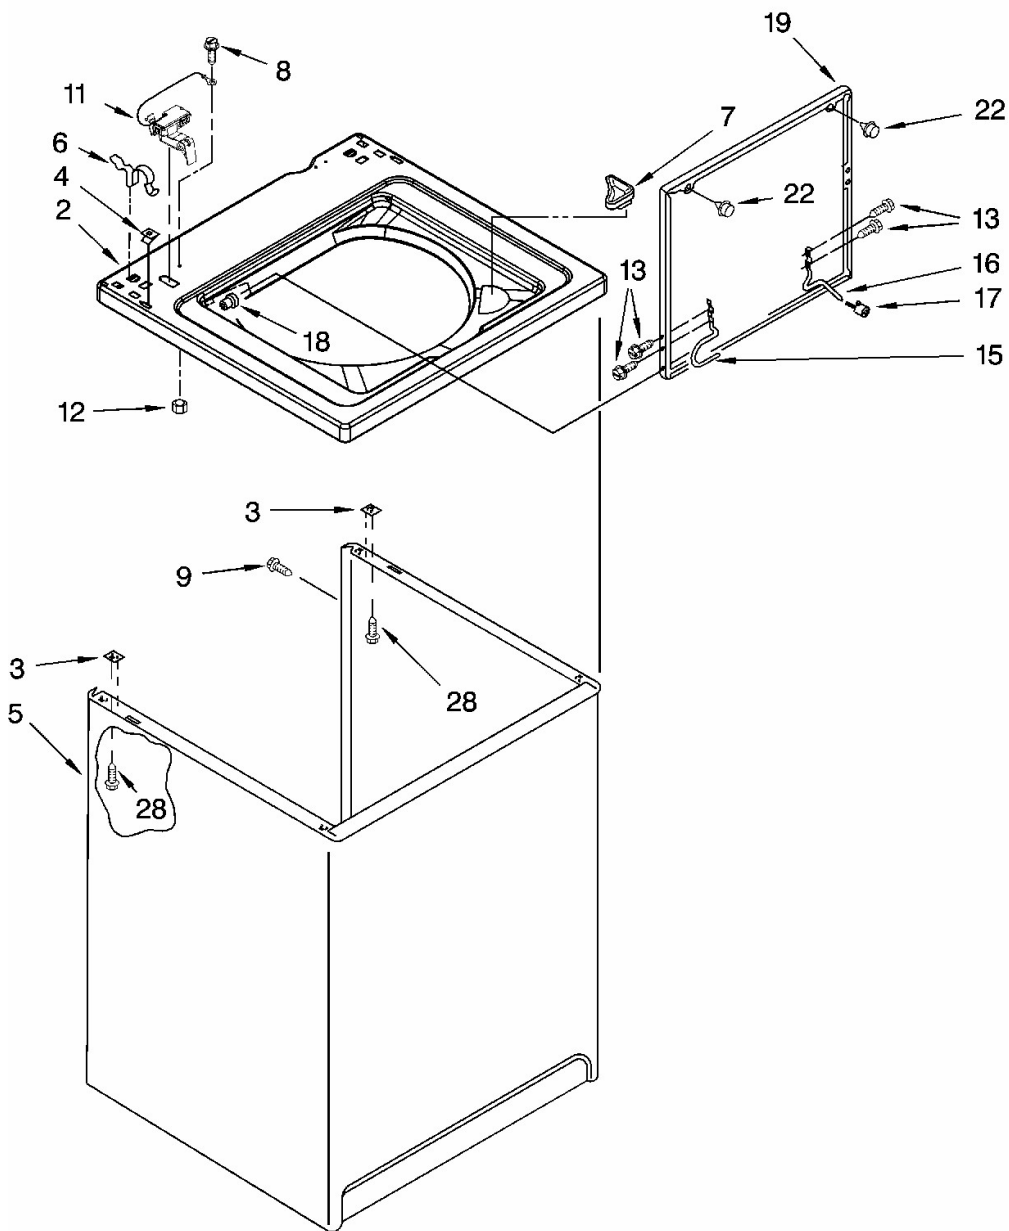

Distribuidor Autorizado

SurteRápido.com

Venta de Refacciones
Electrodomesticas

Lavadora Whirlpool 7MLBR8444MQ1