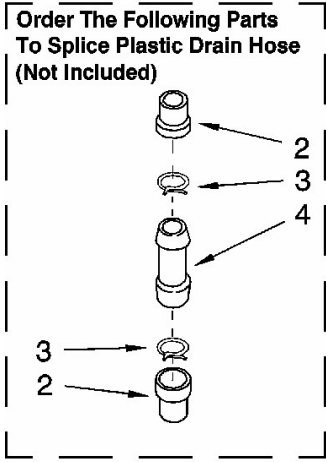

Lavadora Whirlpool 7MLBR8444MQ1

No.Illus.	DESCRIPCIÓN	No. de Parte
1	Connector Kit, Plastic Drain Hose	285442
2	Sleeve Kit, (Contains 2 Sleeves)	285321
3	Clamp, Hose	285655
4	Connector, Straight	16272
5	Siphon Break Kit (Not Included)	285320
6	Clamp, Hose	285655
7	Drain Protector (Not Included)	367031
	ACCESSORY PARTS	
	Drain Protector	367031
	Siphon Break Kit	285320