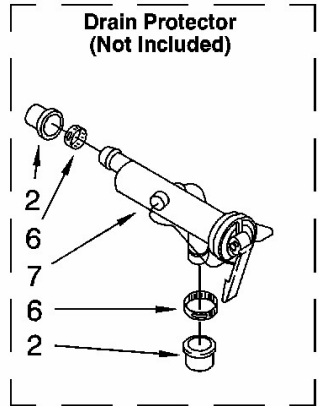

Lavadora Whirlpool 7MLBR8444MQ1

No.Illus.	DESCRIPCIÓN	No. de Parte
1	Connector Kit, Plastic Drain Hose	285442
2	Sleeve Kit, (Contains 2 Sleeves)	285321
3	Clamp, Hose	285655
4	Connector, Straight	16272
5	Siphon Break Kit (Not Included)	285320
6	Clamp, Hose	285655
7	Drain Protector (Not Included)	367031
	ACCESSORY PARTS	
	Drain Protector	367031
	Siphon Break Kit	285320