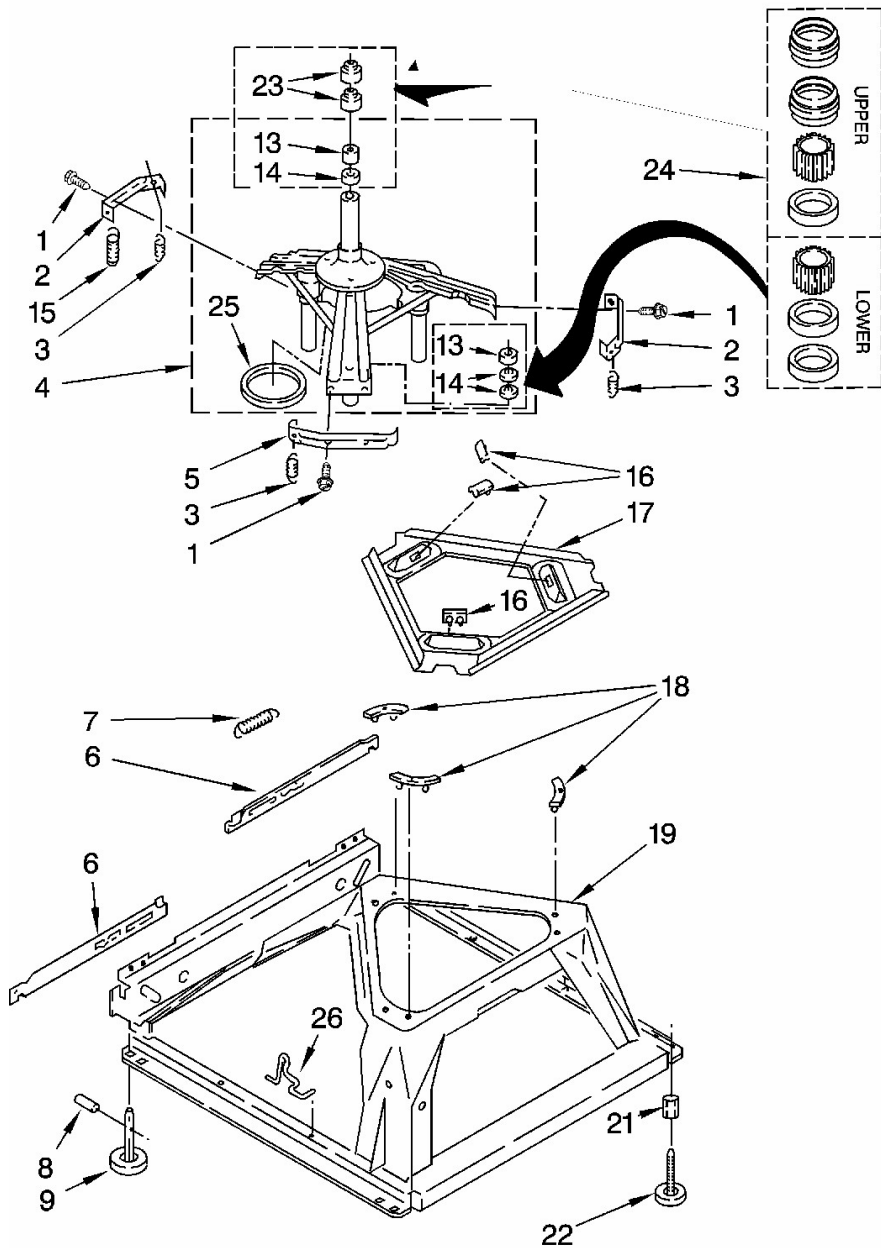

Distribuidor Autorizado

SurteRápido.com

Venta de Refacciones
Electrodomesticas

Lavadora Whirlpool 7MLBR8444MQ1