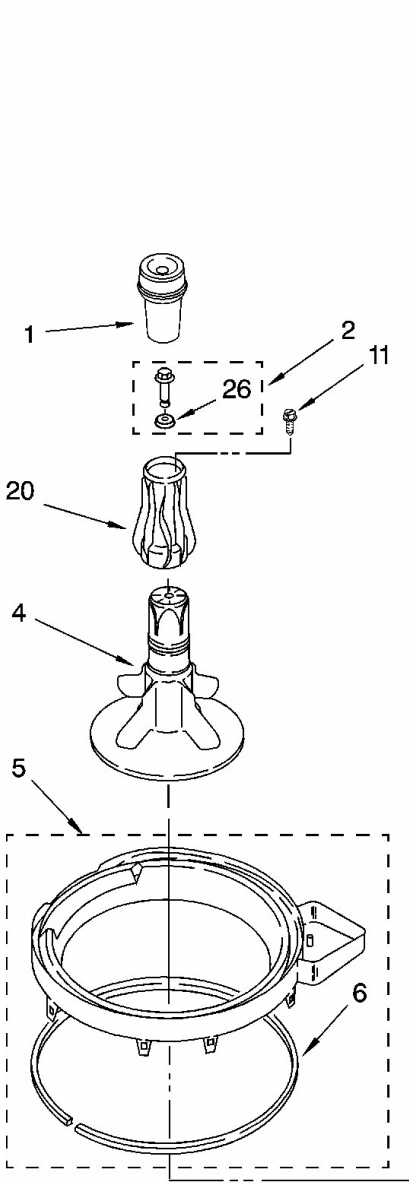

Lavadora Whirlpool 7MLBR8444MQ1