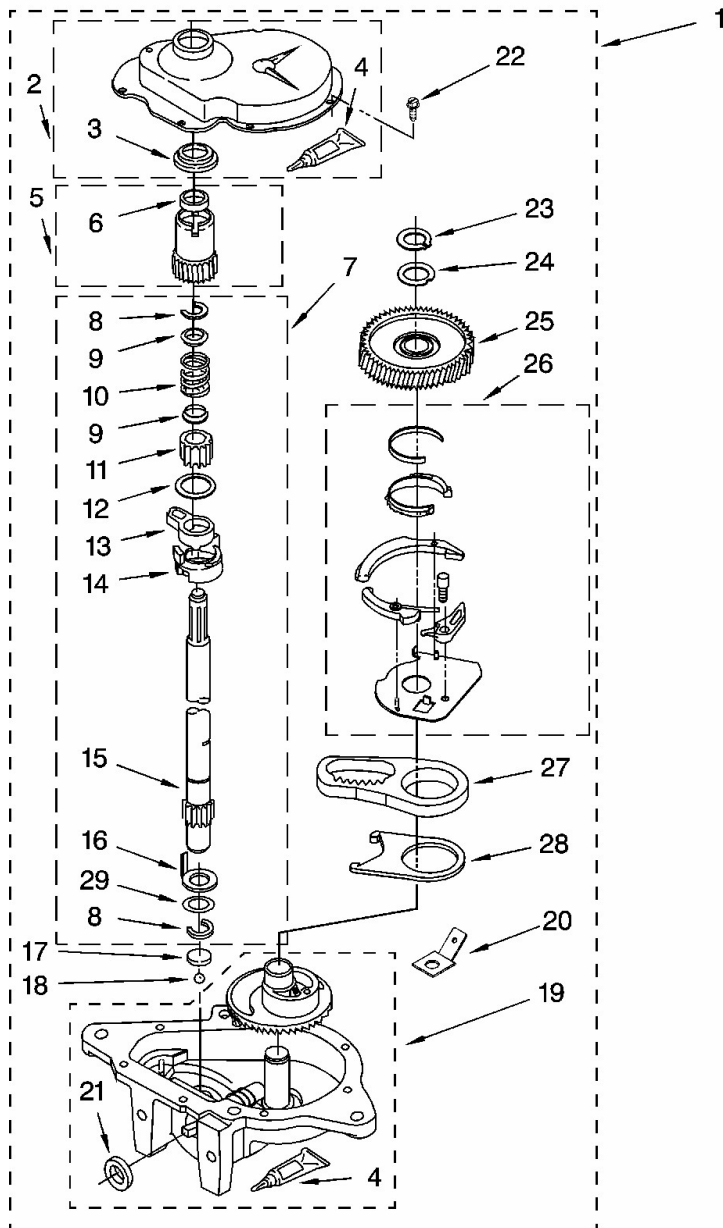

Distribuidor Autorizado

SurteRápido.com

Venta de Refacciones
Electrodomesticas

Lavadora Whirlpool 7MLBR8444MQ1