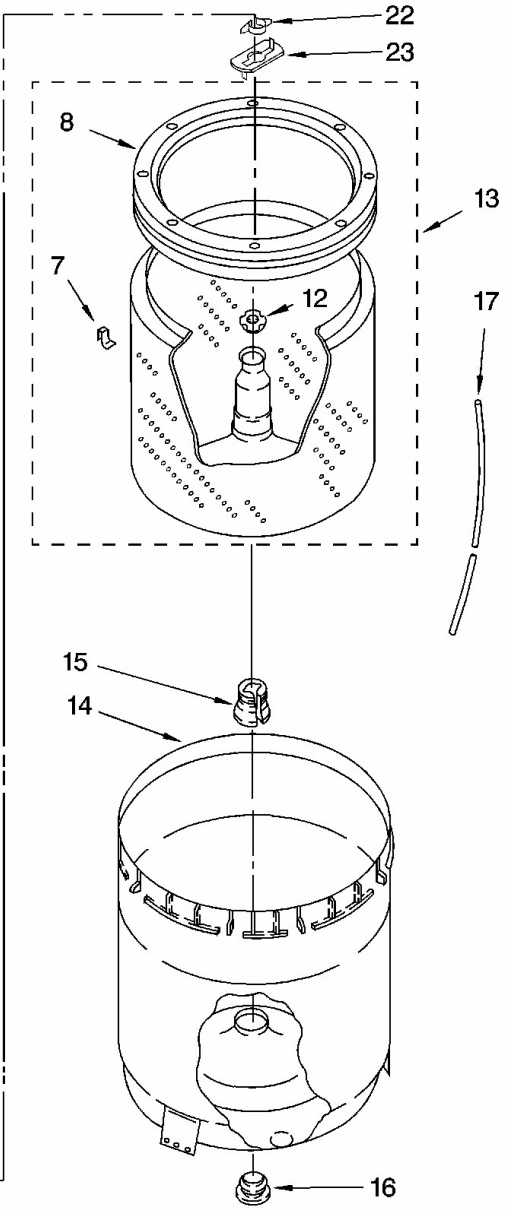

Lavadora Whirlpool 7MLBR8444MQ1