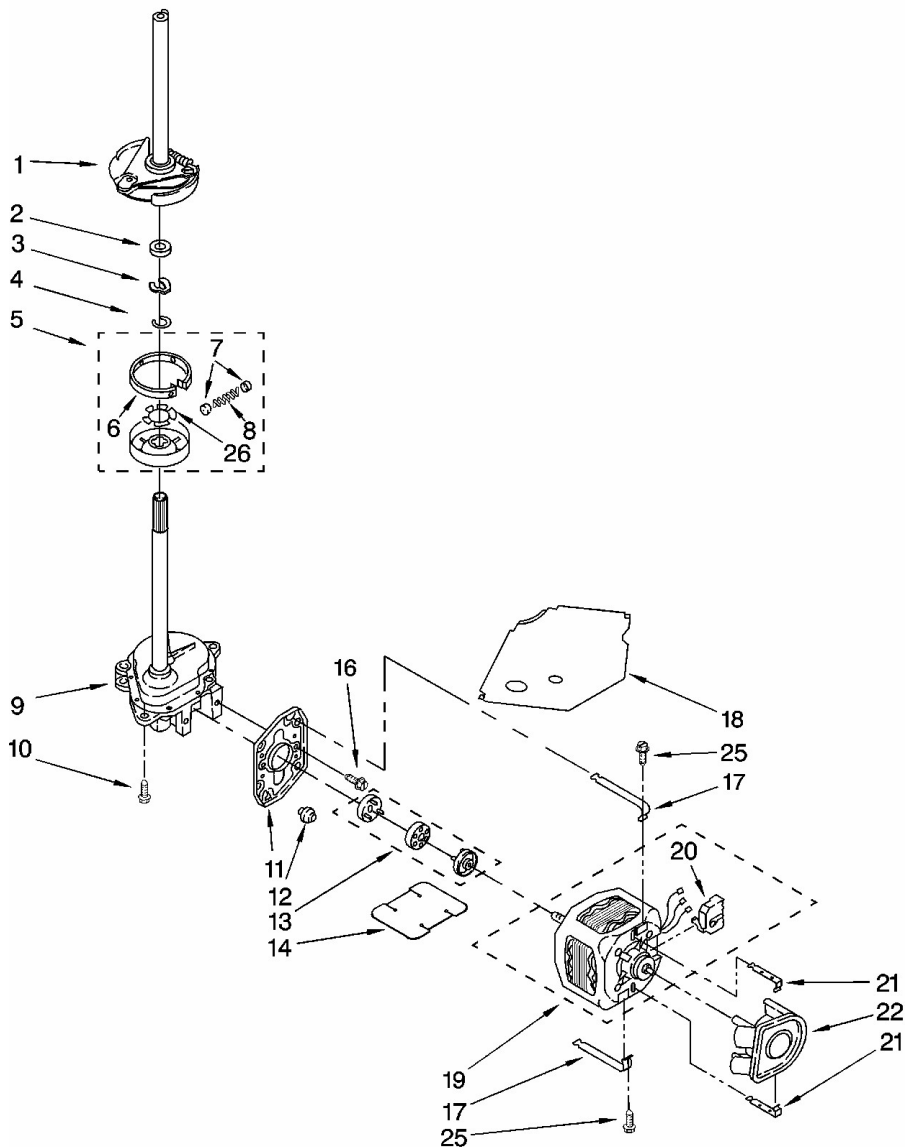

Distribuidor Autorizado

SurteRápido.com

Venta de Refacciones
Electrodomesticas

Lavadora Whirlpool 7MLBR8444MQ1