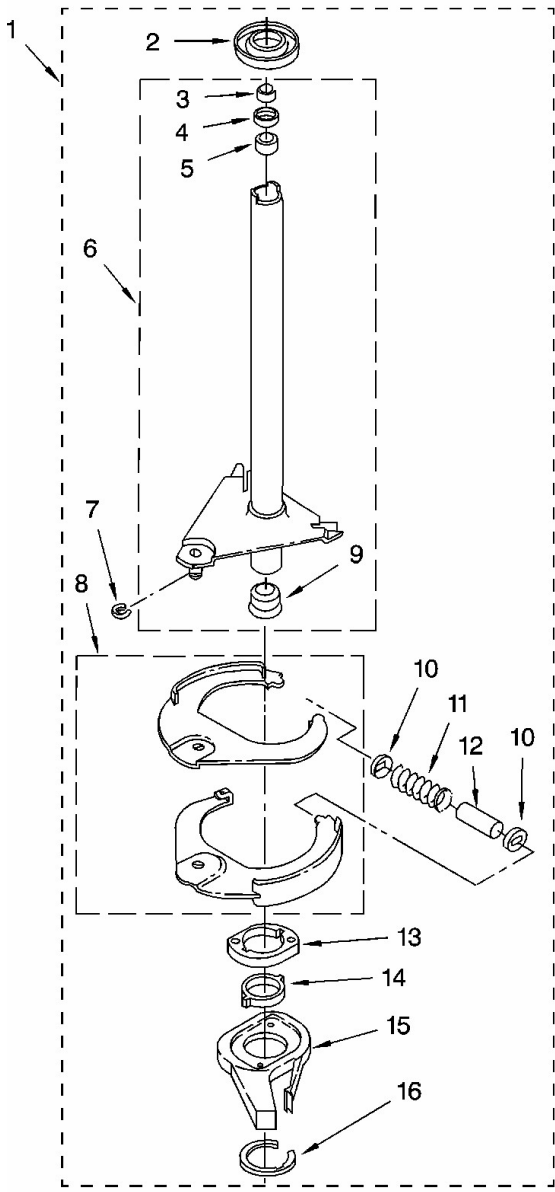

Lavadora Whirlpool 7MLBR8444MQ1