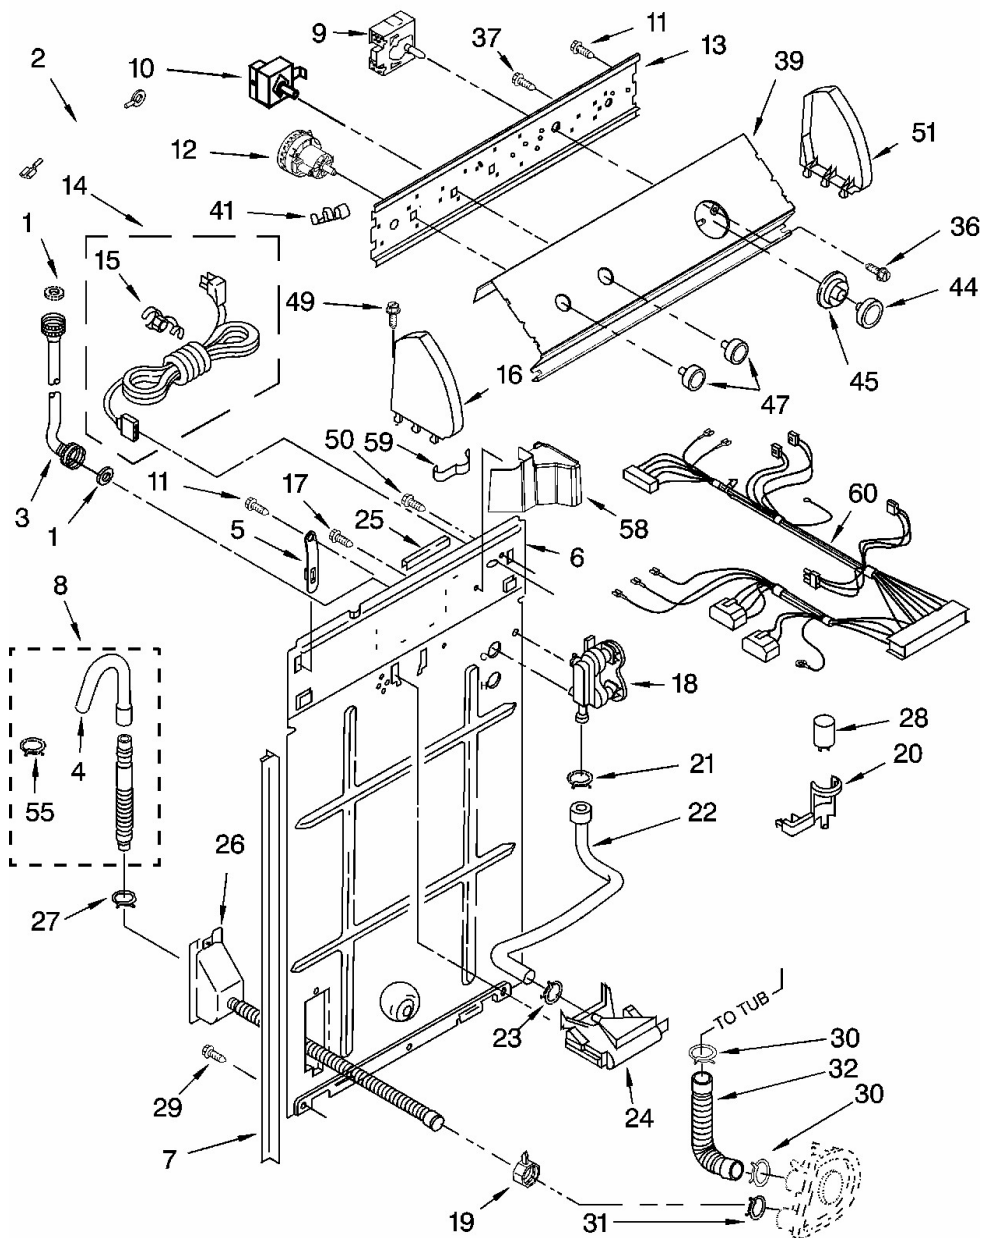

Distribuidor Autorizado

SurteRápido.com

Venta de Refacciones
Electrodomesticas

Lavadora Whirlpool 7MLBR8444MQ1

Lavadora Whirlpool 7MLBR8444MQ1

No. Ilus.	DESCRIPCIÓN	No. de Parte
1	Washer, Water Inlet Hose (4)	16123
2	Wire, Ground	3395559
3	Hose, Water Inlet (Red)	89503
	Hose, Water Inlet (Blue)	89503
4	Nozzle-Drain Hose	3357027
5	Strap, Console (2)	8318255
6	Panel, Rear	8318407
7	Pad, Rear Panel	62747
8	Hose, Drain (4 Ft.)	285664
	Hose, Drain (9 Ft.) (Not Included)	285666
	Extension, Drain Hose (21 Inches)	285702
9	Timer, Control (50 Hz.)	3951603
10	Switch, Water Temperature	661614
11	Screw, 8-18 x 3/8	90767
12	Switch, Water Level	3366847
13	Bracket, Control	3948814
14	Cord, Power	8532158
15	Strain Relief, Power Cord	285777
16	Cap, End (L.H.) (White)	279962
	Cap, End (L.H.) (Biscuit)	8314852
17	Screw, 8-18 x 1/2	9740848
18	Valve, Water Mixing	3952164
19	Clamp, Hose	3976395
20	Clip, Capacitor	8318201
21	Clamp, Hose	596669
22	Hose, Vacuum Break	62662

Lavadora Whirlpool 7MLBR8444MQ1

No. Ilus.	DESCRIPCIÓN	No. de Parte
23	Clamp, Hose	596669
24	Break, Vacuum	3347034
25	Edge Protector	3367669
26	Assembly, Drain Hose	8317940
27	Clamp, Hose	356138
28	Capacitor	661606
29	Screw, 10-16 x 3/8	9420601
30	Clamp, Hose	616099
31	Clamp, Hose	285655
32	Hose, Pump To Tub	285871
36	Screw, Timer Mounting	3400818
37	Screw, Ground	3179795
39	Panel, Console (White)	8539613
	Panel, Console (Biscuit)	8539614
41	Clip, Grounding	357572
44	Knob, Timer (White)	8271345
	Knob, Timer (Biscuit)	8271347
45	Dial, Timer (White)	8271351
	Dial, Timer (Biscuit)	8271370
47	Knob, Control (White)	8271339
	Knob, Control (Biscuit)	8271348
49	Screw, 8-18 x 1.25 (Panel to Top)	388326
50	Screw, Ground	3351614
51	Cap, End (R.H.) (White)	279962
	Cap, End (R.H.) (Biscuit)	8314851
55	Clamp, Drain Hose	3357331
58	Shield, Inlet Valve	8314879
59	Clip, Harness	8528351
60	Harness, (For Detail See Pages 9 & 10)	3956739