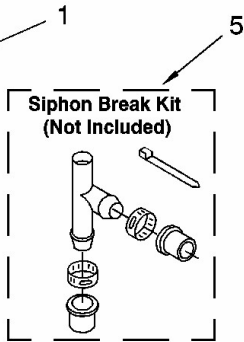

Lavadora Whirlpool 7MLBR8444MQ2

No. Ilus.	DESCRIPCIÓN	No. de Parte
1	Connector Kit, Plastic Drain Hose	285442
2	Sleeve Kit, (Contains 2 Sleeves)	285321
3	Clamp, Hose	285655
4	Connector, Straight	16272
5	Siphon Break Kit (Not Included)	285320
6	Clamp, Hose	285655
7	Drain Protector (Not Included)	367031
	ACCESSORY PARTS	
	Drain Protector	367031
	Siphon Break Kit	285320