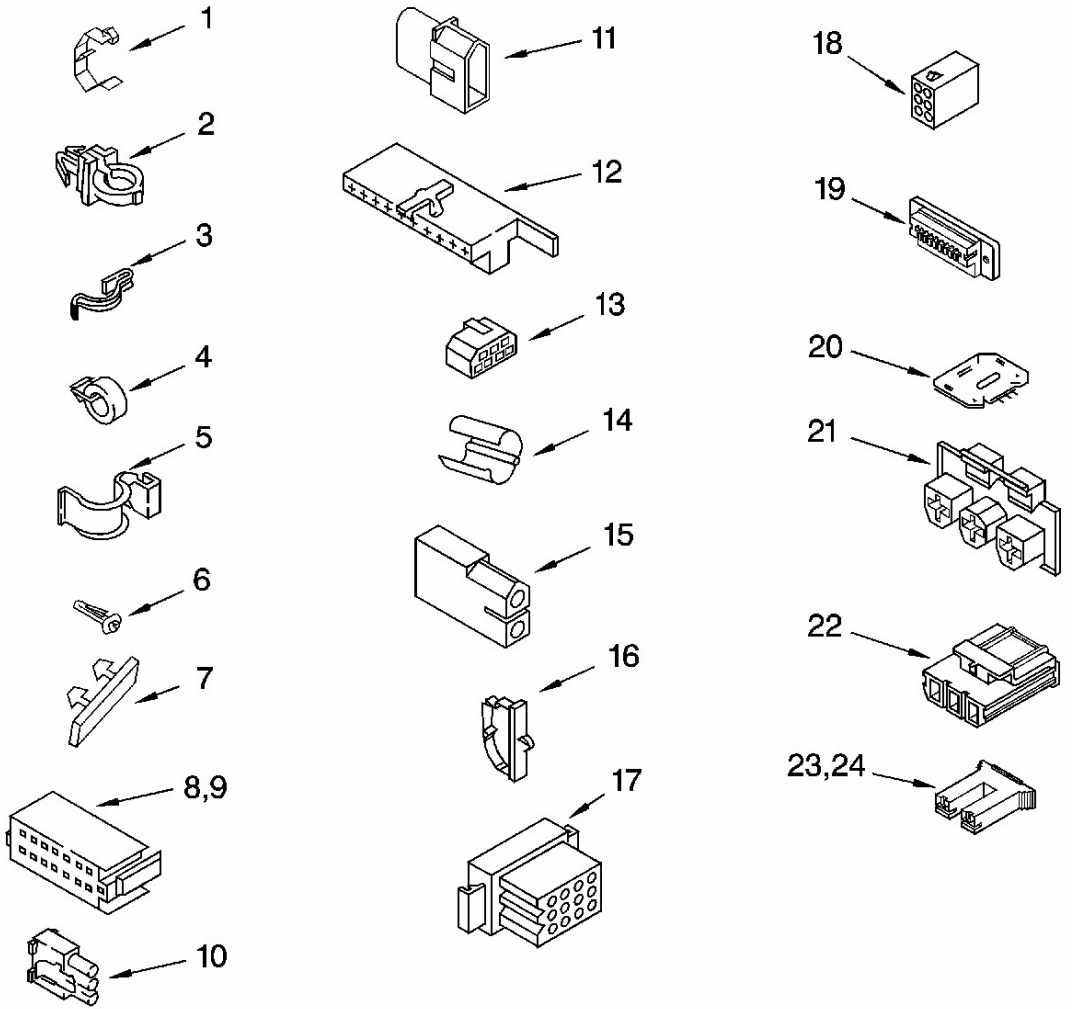

Lavadora Whirlpool 7MLBR8444MQ2