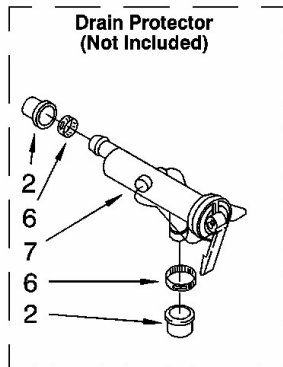

Lavadora Whirlpool 7MLBR8444MQ2

No. Ilus.	DESCRIPCIÓN	No. de Parte
1	Connector Kit, Plastic Drain Hose	285442
2	Sleeve Kit, (Contains 2 Sleeves)	285321
3	Clamp, Hose	285655
4	Connector, Straight	16272
5	Siphon Break Kit (Not Included)	285320
6	Clamp, Hose	285655
7	Drain Protector (Not Included)	367031
	ACCESSORY PARTS	
	Drain Protector	367031
	Siphon Break Kit	285320