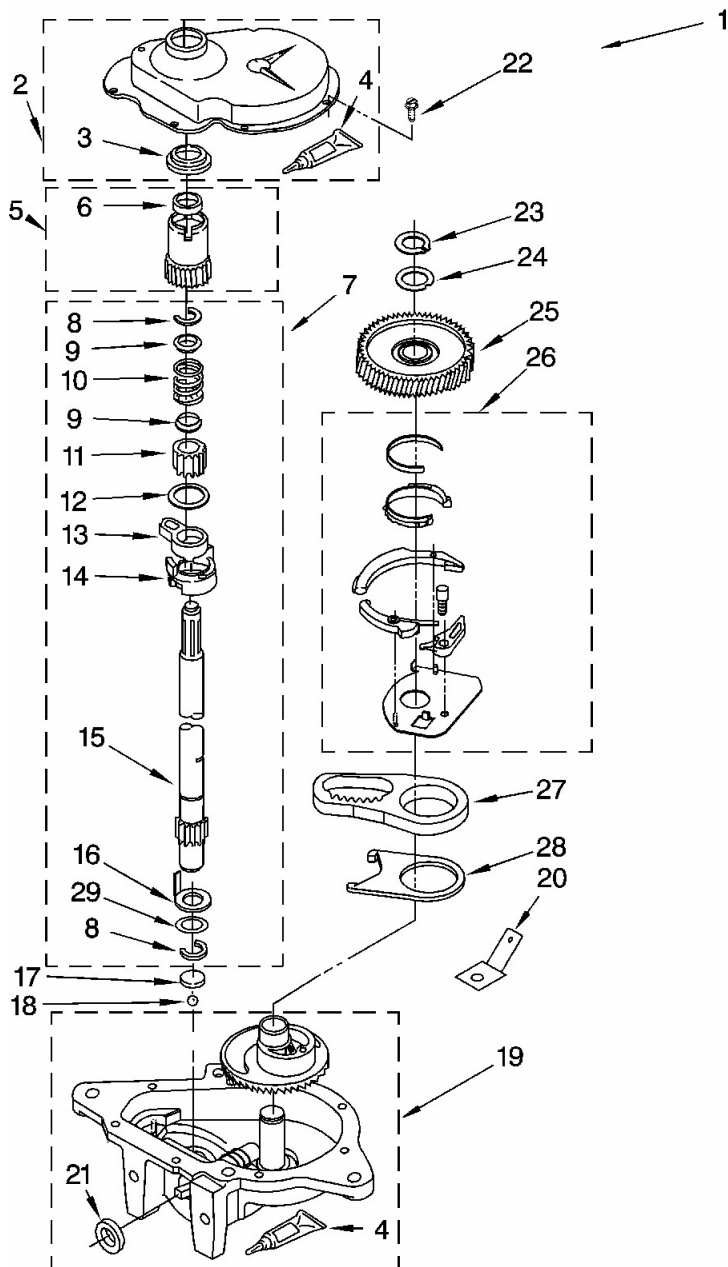

Distribuidor Autorizado

SurteRápido.com

Venta de Refacciones
Electrodomesticas

Lavadora Whirlpool 7MLBR8444MQ2