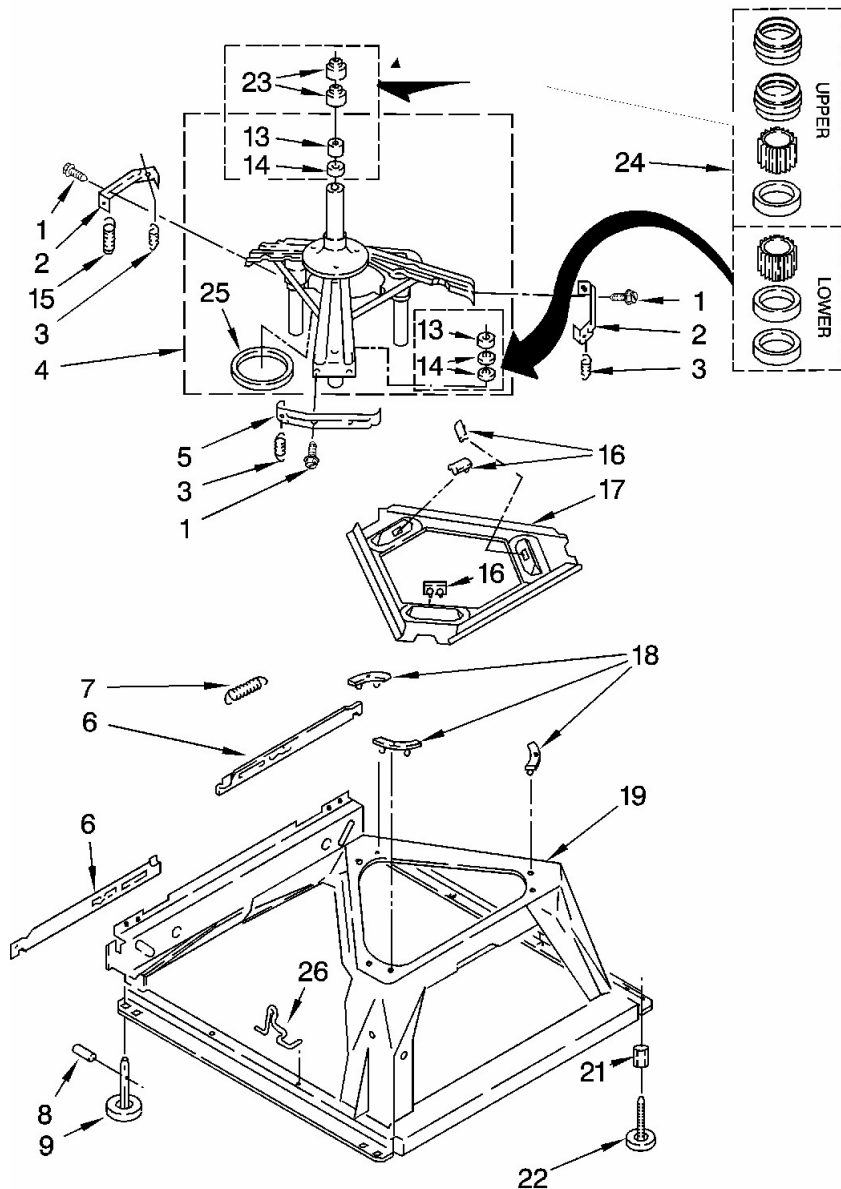

Distribuidor Autorizado

SurteRápido.com

Venta de Refacciones
Electrodomesticas

Lavadora Whirlpool 7MLBR8444MQ2