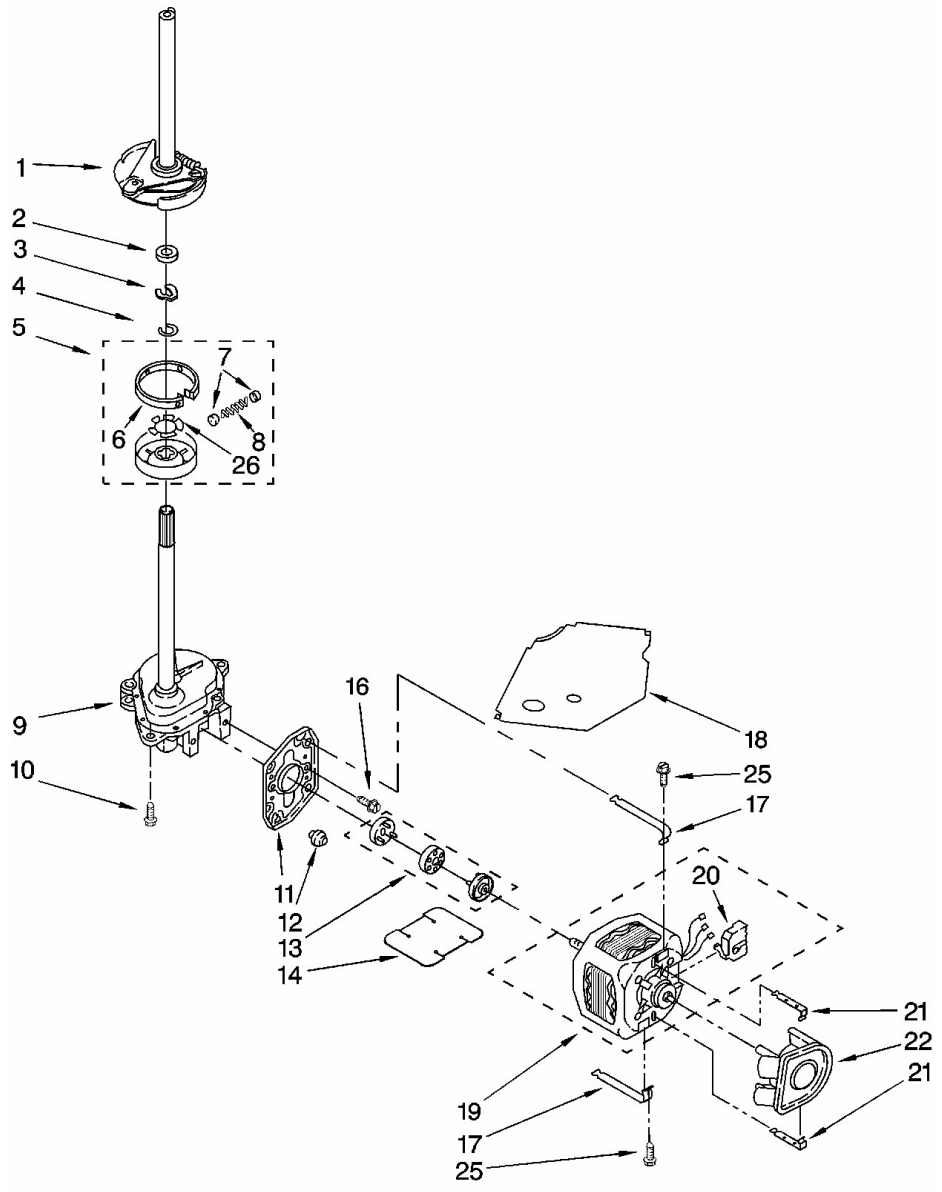

Lavadora Whirlpool 7MLBR8444MQ2