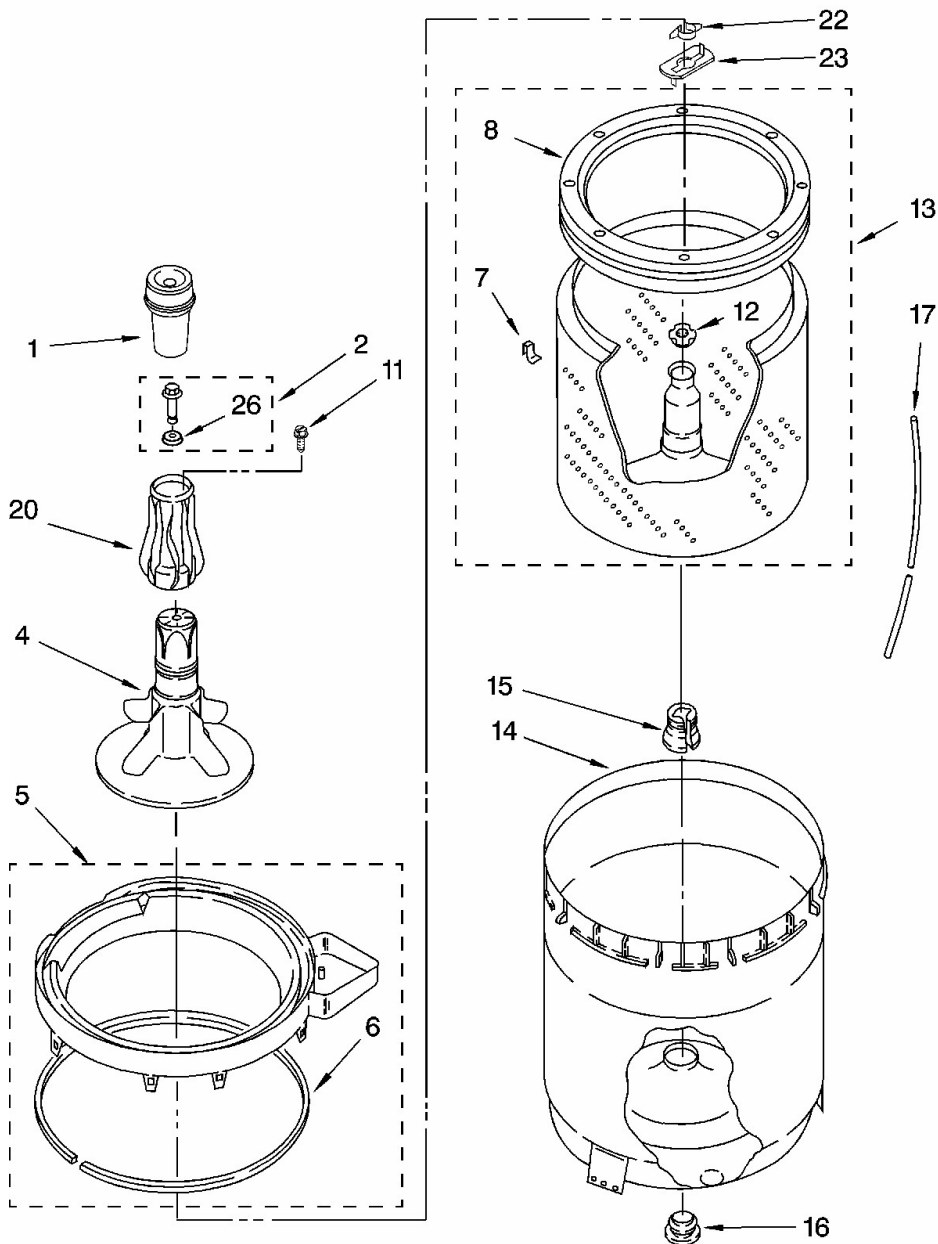

Distribuidor Autorizado

SurteRápido.com

Venta de Refacciones
Electrodomesticas

Lavadora Whirlpool 7MLBR8444MQ2