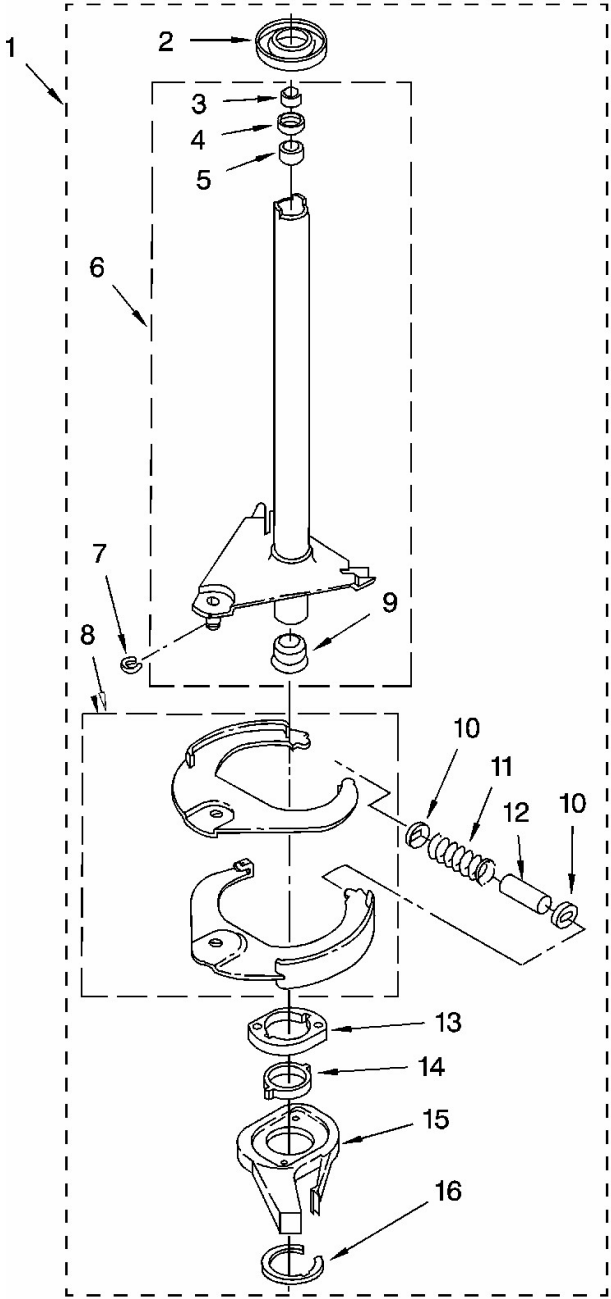

Lavadora Whirlpool 7MLBR8444MQ2