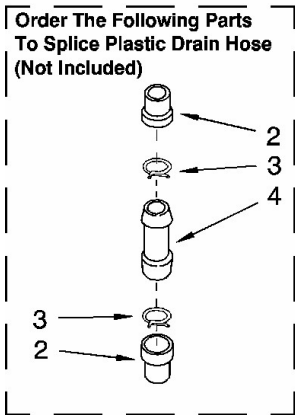

Lavadora Whirlpool 7MLBR8444MQ2

No. Ilus.	DESCRIPCIÓN	No. de Parte
1	Connector Kit, Plastic Drain Hose	285442
2	Sleeve Kit, (Contains 2 Sleeves)	285321
3	Clamp, Hose	285655
4	Connector, Straight	16272
5	Siphon Break Kit (Not Included)	285320
6	Clamp, Hose	285655
7	Drain Protector (Not Included)	367031
	ACCESSORY PARTS	
	Drain Protector	367031
	Siphon Break Kit	285320