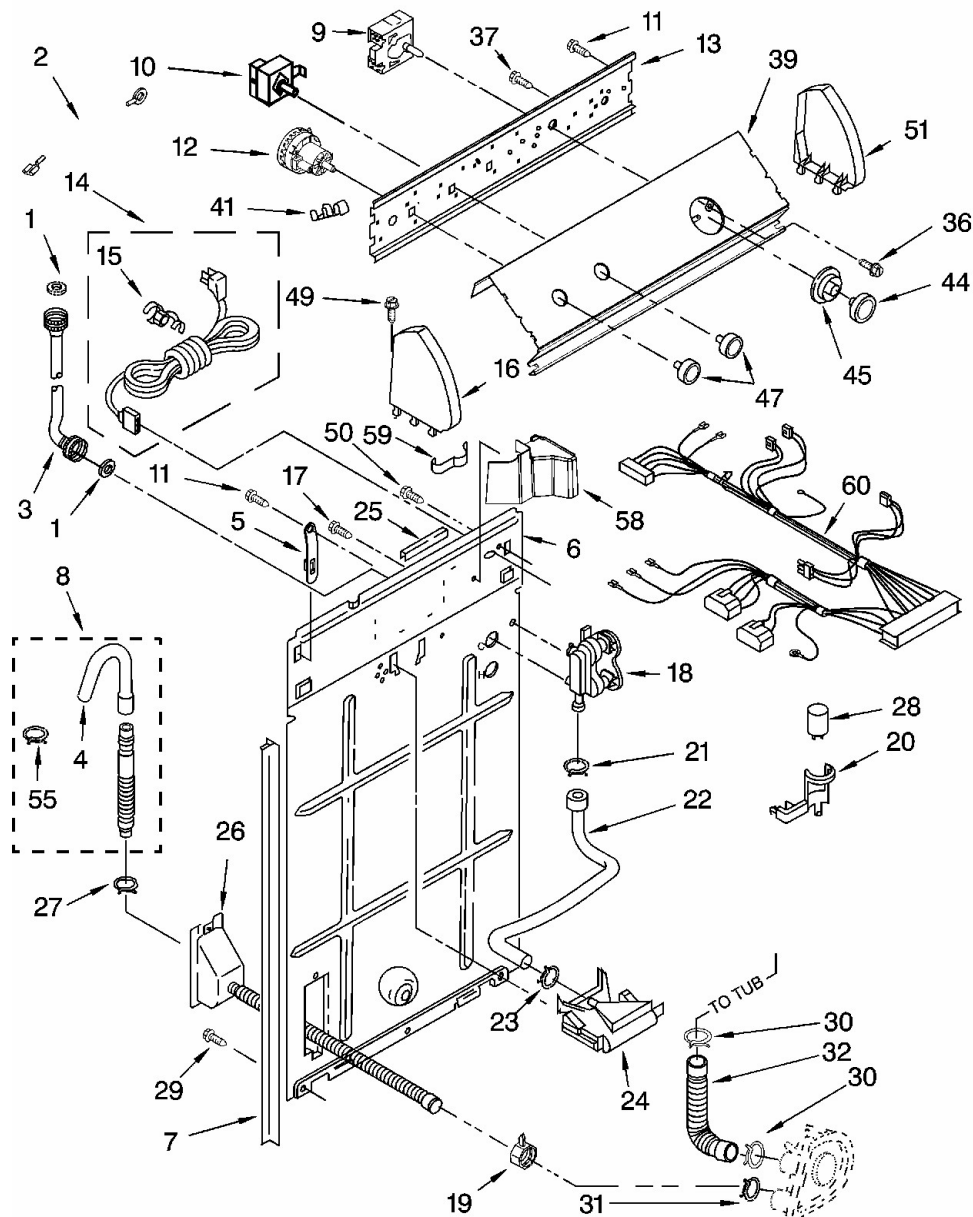

## Lavadora Whirlpool 7MLBR8444MQ2

<b>No. Ilus.</b>	<b>DESCRIPCIÓN</b>	<b>No. de Parte</b>
<b>2</b>	Top (White)	8541617
	Top (Biscuit)	8541619
<b>3</b>	Spacer, Cabinet To Top (4)	62750
<b>4</b>	Nut, Push-In	357213
<b>5</b>	Cabinet (White)	63128
	Cabinet (Biscuit)	3954777
<b>6</b>	Clip, Top & Cabinet & Rear Panel (2)	62780
<b>7</b>	Dispenser, Bleach	3362952
<b>8</b>	Screw, Ground	3351614
<b>9</b>	Screw, 10-16 x 1/2	308685
<b>11</b>	Switch, Lid	8318084
<b>12</b>	Nut, Hex	680762
<b>13</b>	Screw, Lid Hinge Mounting (4)	355274
<b>15</b>	Hinge, Lid (L.H.)	8318088
<b>16</b>	Hinge, Lid (R.H.)	54583
<b>17</b>	Bumper, Lid Hinge	19119
<b>18</b>	Bearing, Lid Hinge (2)	21258
<b>19</b>	Lid (White)	8557513
	Lid (Biscuit)	8557514
<b>22</b>	Bumper, Lid (2)	9724509
<b>28</b>	Screw, 10-16 x 3/8 (4)	9420601

# Lavadora Whirlpool 7MLBR8444MQ2

<b>No. Ilus.</b>	<b>DESCRIPCIÓN</b>	<b>No. de Parte</b>
1	Washer, Water Inlet Hose (4)	16123
2	Wire, Ground	3395559
3	Hose, Water Inlet (Red)	89503
	Hose, Water Inlet (Blue)	89503
4	Nozzle-Drain Hose	3357027
5	Strap, Console (2)	8318255
6	Panel, Rear	8318407
7	Pad, Rear Panel	62747
8	Hose, Drain (4 Ft.)	285664
	Hose, Drain (9 Ft.) (Not Included)	285666
	Extension, Drain Hose (21 Inches)	285702
9	Timer, Control (50 Hz.)	3951603
10	Switch, Water Temperature	661614
11	Screw, 8-18 x 3/8	90767
12	Switch, Water Level	3366847
13	Bracket, Control	3948814
14	Cord, Power	8532158
15	Strain Relief, Power Cord	285777
16	Cap, End (L.H.) (White)	279962
	Cap, End (L.H.) (Biscuit)	8314852
17	Screw, 8-18 x 1/2	9740848
18	Valve, Water Mixing	3952164
19	Clamp, Hose	3976395
20	Clip, Capacitor	8318201
21	Clamp, Hose	596669
22	Hose, Vacuum Break	62662
23	Clamp, Hose	596669
24	Break, Vacuum	3347034