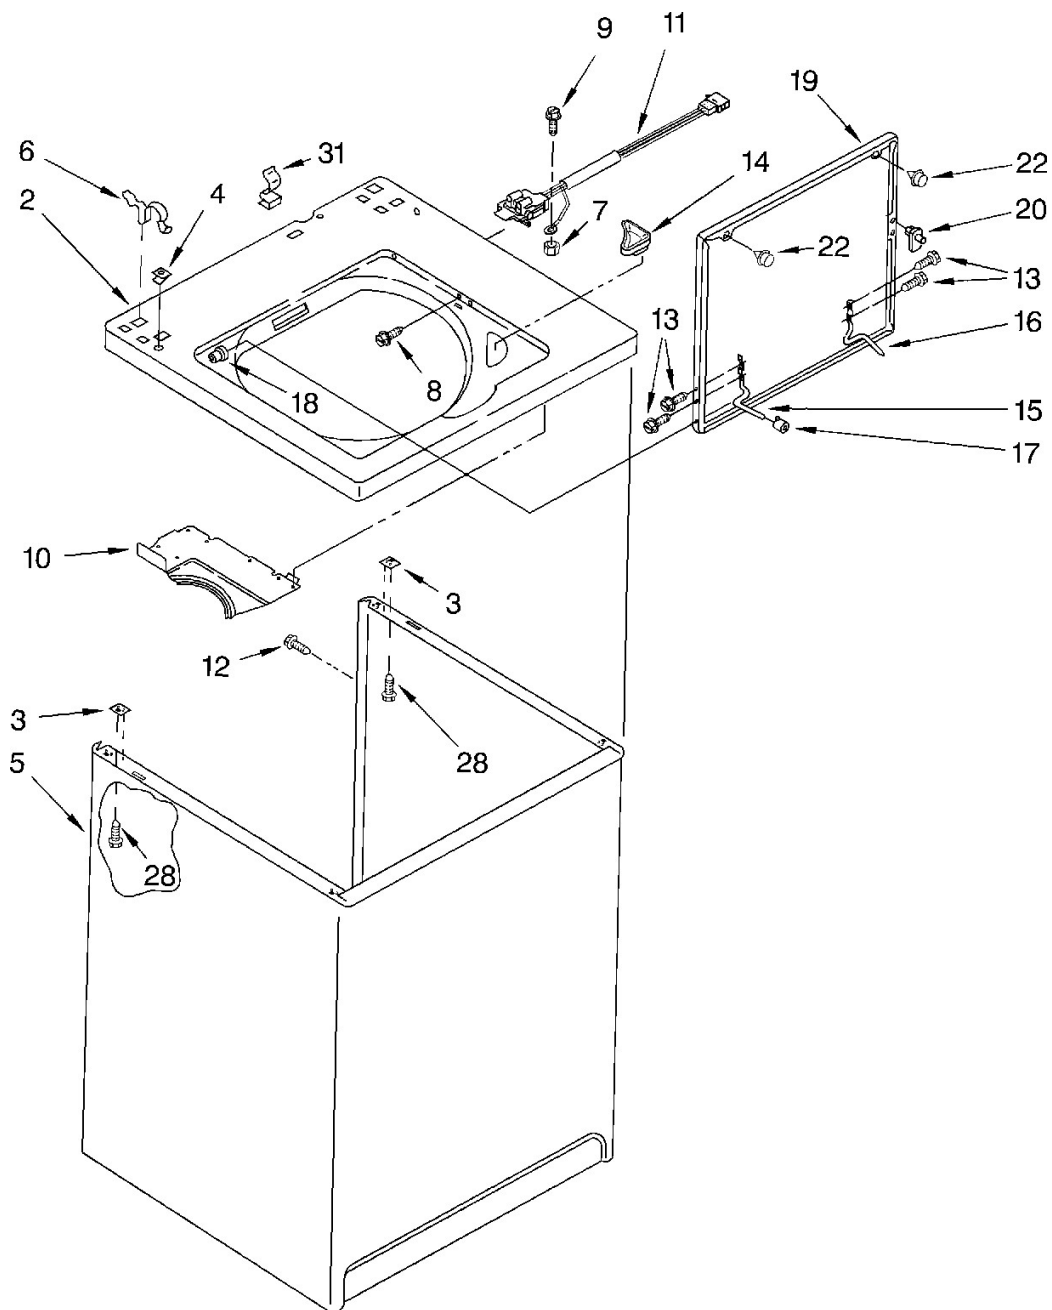

# Lavadora Whirlpool 7MLBR8444MT0

Lavadora Whirlpool 7MLBR8444MT0

<b>No. Ilus.</b>	<b>DESCRIPCIÓN</b>	<b>No. de Parte</b>
2	Top (White)	8271408
	Top (Biscuit)	8271410
3	Spacer, Cabinet To Top (4)	62750
4	Nut, Push-In	357213
5	Cabinet (White)	63128
	Cabinet (Biscuit)	3954777
6	Clip, Top & Cabinet & Rear Panel (2)	62780
7	Nut, Hex	680762
8	Screw & Washer, Lid Switch (2)	3356311
9	Screw, 10-24 x 3/8	3351614
10	Shield, Lid Switch	3950995
11	Switch, Lid	3950299
12	Screw, 10-16 x 1/2	308685
13	Screw, Lid Hinge Mounting (4)	355274
14	Dispenser, Bleach	3362952
15	Hinge, Lid (L.H.)	54584
16	Hinge, Lid (R.H.)	91770
17	Bumper, Lid Hinge	19119
18	Bearing, Lid Hinge (2)	21258
19	Lid (White)	285932
	Lid (Biscuit)	285933
20	Strike, Lid Switch	358684
22	Bumper, Lid (2)	9724509
28	Screw, 10-16 x 3/8 (4)	9420601
31	Clip, Harness	90016

# Lavadora Whirlpool 7MLBR8444MT0

<b>No. Ilus.</b>	<b>DESCRIPCIÓN</b>	<b>No. de Parte</b>
1	Washer, Water Inlet Hose (4)	16123
2	Wire, Ground	3395559
3	Hose, Water Inlet (Red)	89503
	Hose, Water Inlet (Blue)	89503
4	Nozzle-Drain Hose	3357027
5	Strap, Console (2)	8318255
6	Panel, Rear	8318407
7	Pad, Rear Panel	62747
8	Hose, Drain (4 Ft.)	285664
	Hose, Drain (9 Ft.) (Not Included)	285666
	Extension, Drain Hose (21 Inches)	285702
9	Timer, Control (50 Hz.)	3951603
10	Switch, Water Temperature	661614
11	Screw, 8-18 x 3/8	90767
12	Switch, Water Level	3366847
13	Bracket, Control	3948814
14	Cord, Power	8532158
15	Strain Relief, Power Cord	285777
16	Cap, End (L.H.) (White)	279962
	Cap, End (L.H.) (Biscuit)	8314852
17	Screw, 8-18 x 1/2	9740848
18	Valve, Water Mixing	3952164
19	Clamp, Hose	3976395
20	Clip, Capacitor	8318201
21	Clamp, Hose	596669
22	Hose, Vacuum Break	62662
23	Clamp, Hose	596669
24	Break, Vacuum	3347034