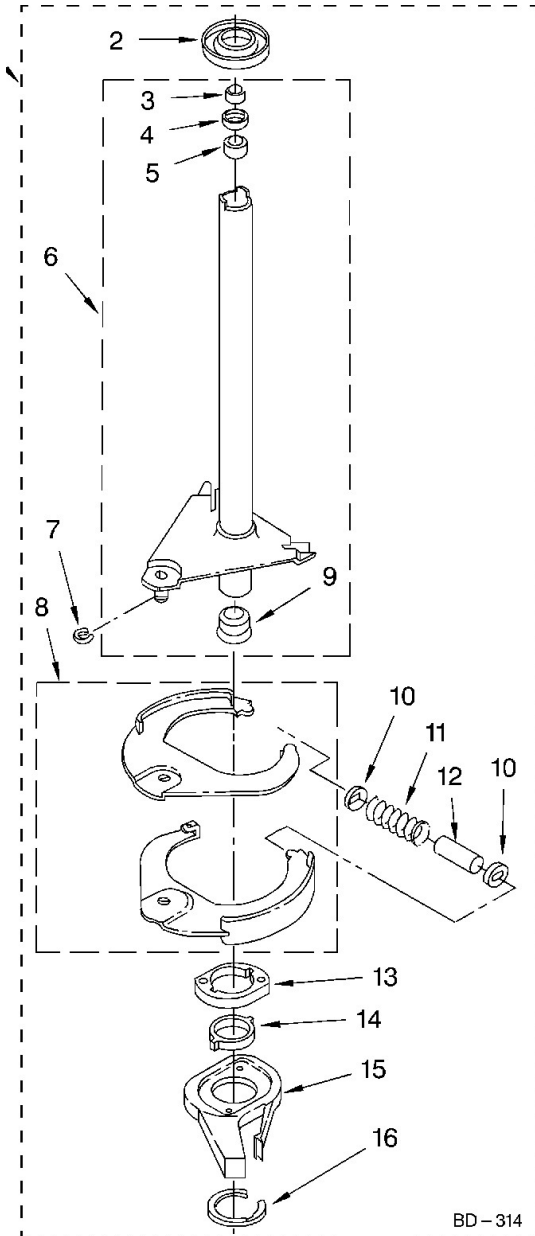

Lavadora Whirlpool 7MLBR8444MT0