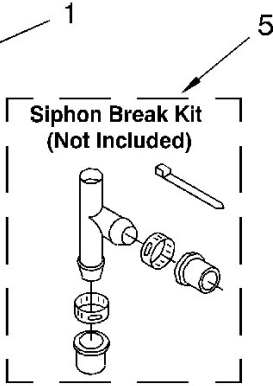

Lavadora Whirlpool 7MLBR8444MT0

WS400

<u>No. Ilus.</u>	<u>DESCRIPCIÓN</u>	<u>No. de Parte</u>
1	Connector Kit, Plastic Drain Hose	285442
2	Sleeve Kit, (Contains 2 Sleeves)	285321
3	Clamp, Hose	285655
4	Connector, Straight	16272
5	Siphon Break Kit (Not Included)	285320
6	Clamp, Hose	285655
7	Drain Protector (Not Included)	367031