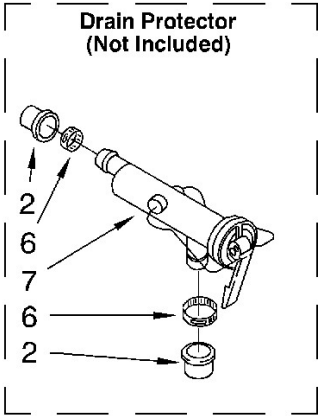

Lavadora Whirlpool 7MLBR8444MT0

WS400

<u>No. Ilus.</u>	<u>DESCRIPCIÓN</u>	<u>No. de Parte</u>
1	Connector Kit, Plastic Drain Hose	285442
2	Sleeve Kit, (Contains 2 Sleeves)	285321
3	Clamp, Hose	285655
4	Connector, Straight	16272
5	Siphon Break Kit (Not Included)	285320
6	Clamp, Hose	285655
7	Drain Protector (Not Included)	367031