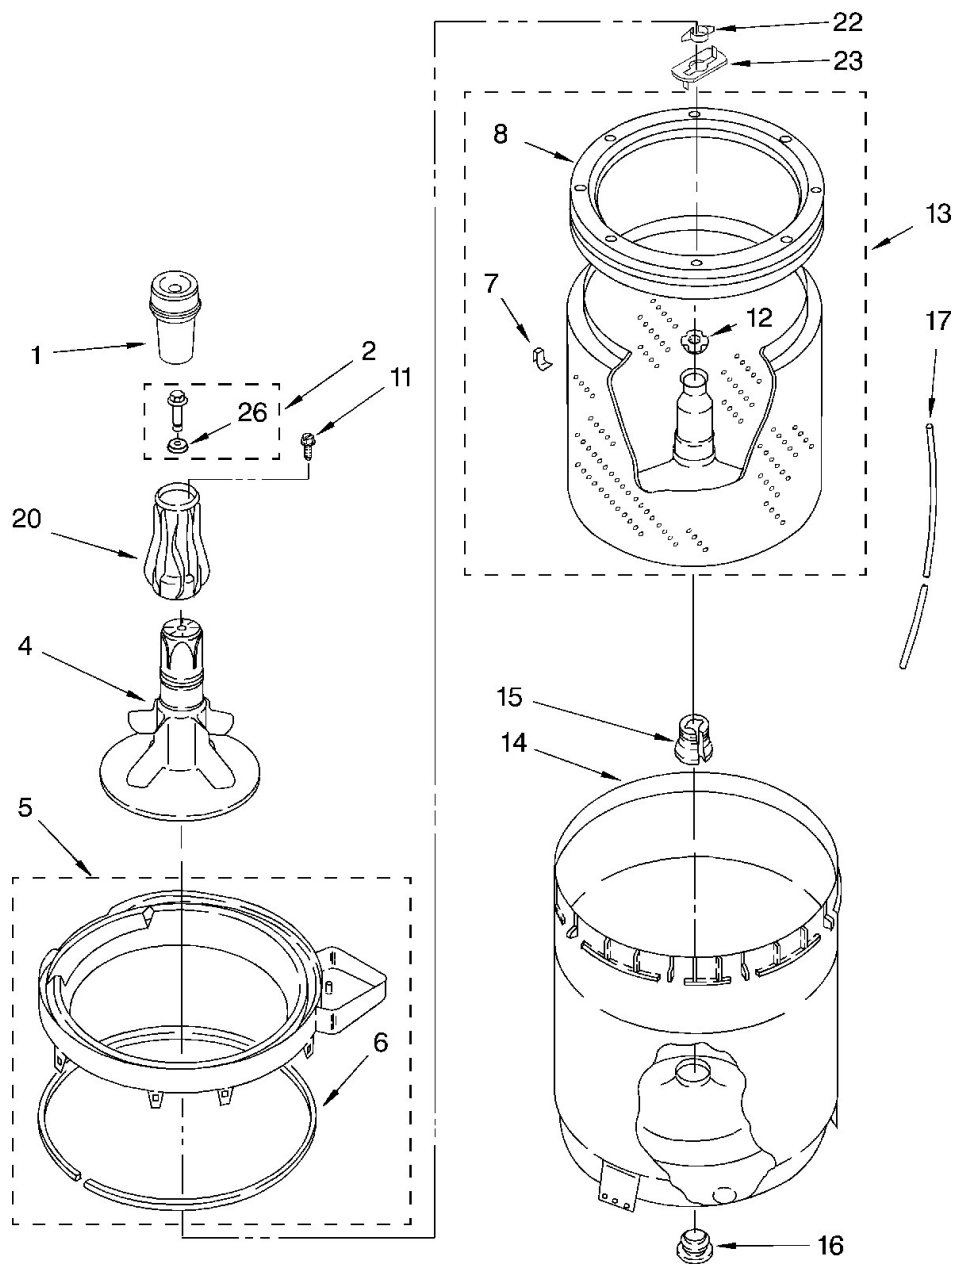

Distribuidor Autorizado

SurteRápido.com

Venta de Refacciones
Electrodomesticas

Lavadora Whirlpool 7MLBR8444MT0