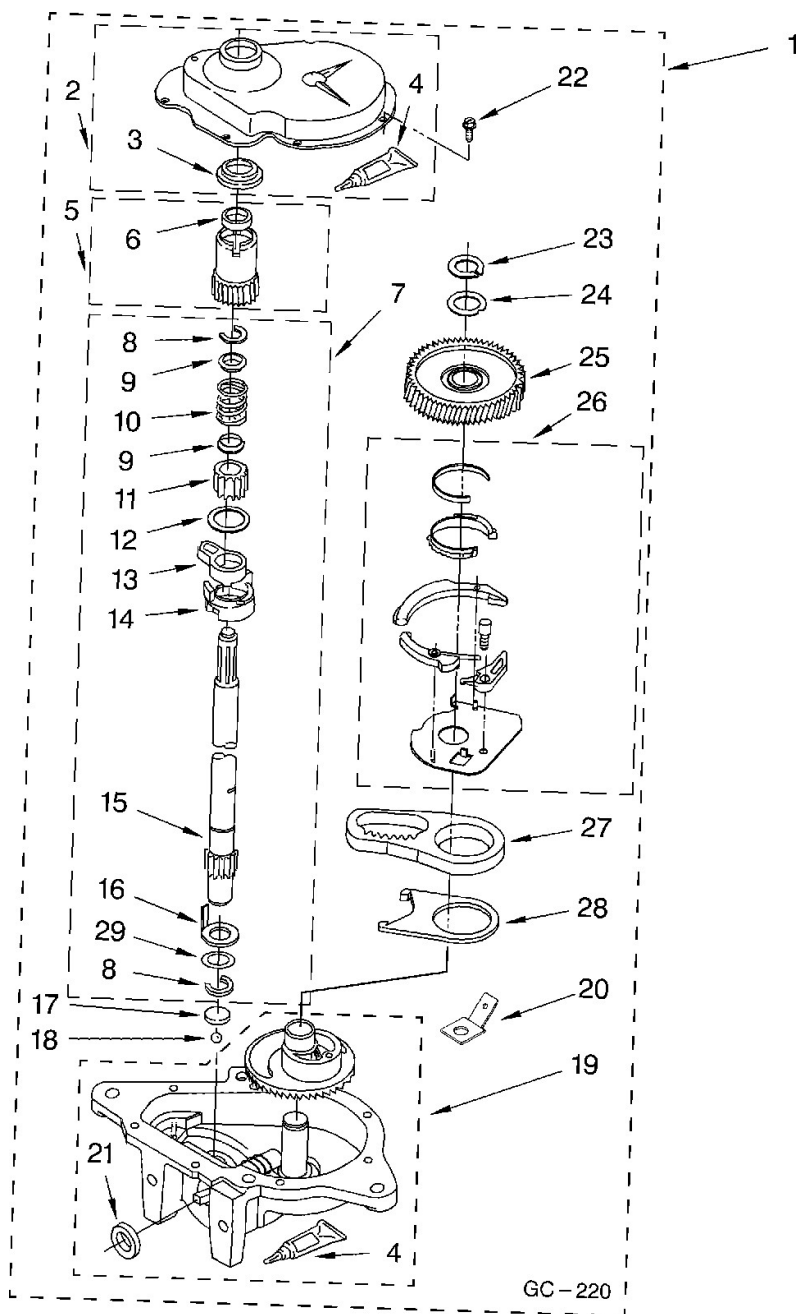

Distribuidor Autorizado

SurteRápido.com

Venta de Refacciones
Electrodomesticas

Lavadora Whirlpool 7MLBR8444MT0