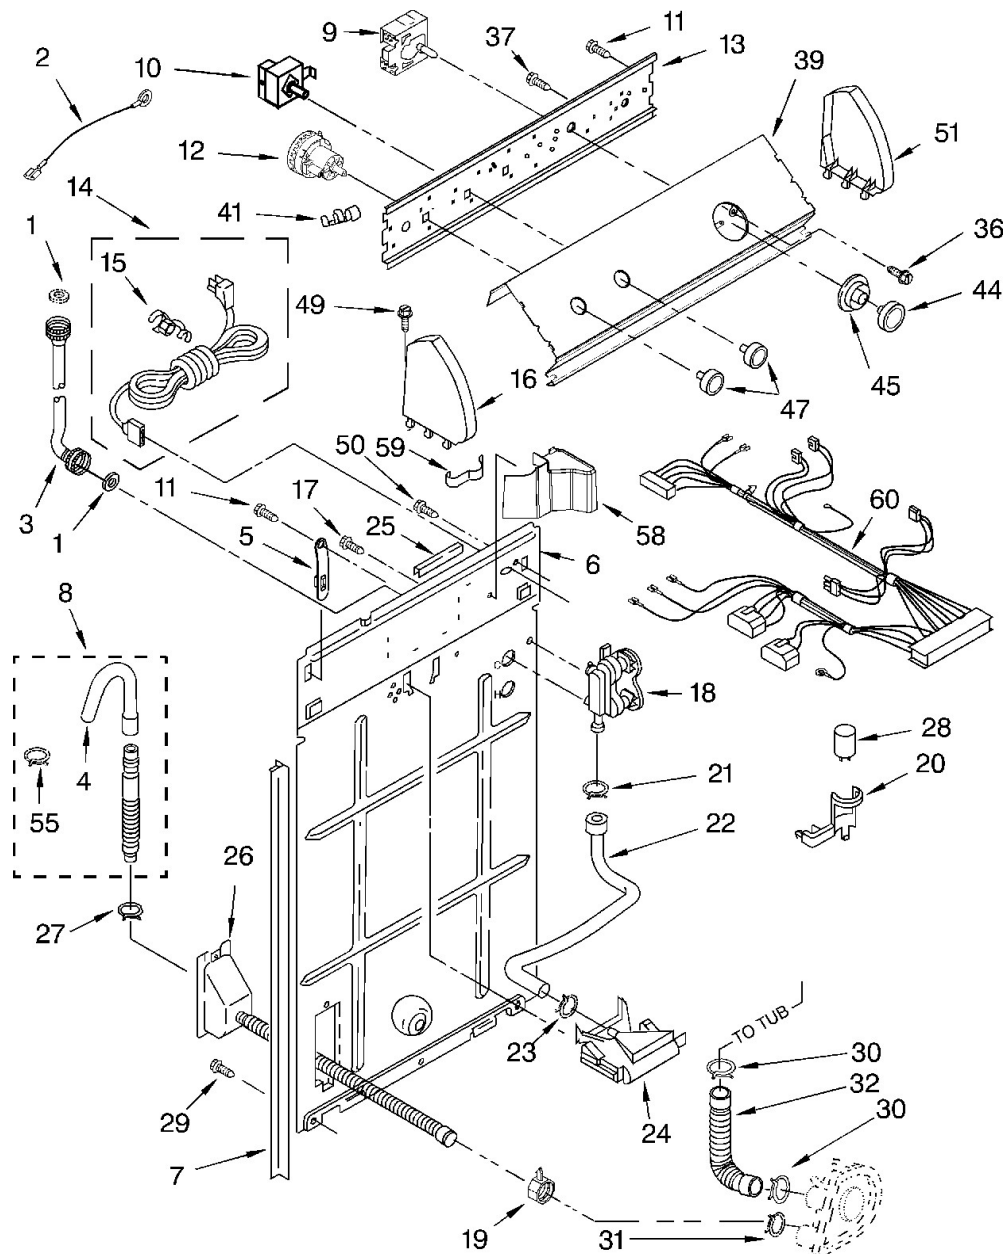

# Lavadora Whirlpool 7MLBR8444MT0

Lavadora Whirlpool 7MLBR8444MT0

<b>No. Ilus.</b>	<b>DESCRIPCIÓN</b>	<b>No. de Parte</b>
2	Top (White)	8271408
	Top (Biscuit)	8271410
3	Spacer, Cabinet To Top (4)	62750
4	Nut, Push-In	357213
5	Cabinet (White)	63128
	Cabinet (Biscuit)	3954777
6	Clip, Top & Cabinet & Rear Panel (2)	62780
7	Nut, Hex	680762
8	Screw & Washer, Lid Switch (2)	3356311
9	Screw, 10-24 x 3/8	3351614
10	Shield, Lid Switch	3950995
11	Switch, Lid	3950299
12	Screw, 10-16 x 1/2	308685
13	Screw, Lid Hinge Mounting (4)	355274
14	Dispenser, Bleach	3362952
15	Hinge, Lid (L.H.)	54584
16	Hinge, Lid (R.H.)	91770
17	Bumper, Lid Hinge	19119
18	Bearing, Lid Hinge (2)	21258
19	Lid (White)	285932
	Lid (Biscuit)	285933
20	Strike, Lid Switch	358684
22	Bumper, Lid (2)	9724509
28	Screw, 10-16 x 3/8 (4)	9420601
31	Clip, Harness	90016

# Lavadora Whirlpool 7MLBR8444MT0

<b>No. Ilus.</b>	<b>DESCRIPCIÓN</b>	<b>No. de Parte</b>
1	Washer, Water Inlet Hose (4)	16123
2	Wire, Ground	3395559
3	Hose, Water Inlet (Red)	89503
	Hose, Water Inlet (Blue)	89503
4	Nozzle-Drain Hose	3357027
5	Strap, Console (2)	8318255
6	Panel, Rear	8318407
7	Pad, Rear Panel	62747
8	Hose, Drain (4 Ft.)	285664
	Hose, Drain (9 Ft.) (Not Included)	285666
	Extension, Drain Hose (21 Inches)	285702
9	Timer, Control (50 Hz.)	3951603
10	Switch, Water Temperature	661614
11	Screw, 8-18 x 3/8	90767
12	Switch, Water Level	3366847
13	Bracket, Control	3948814
14	Cord, Power	8532158
15	Strain Relief, Power Cord	285777
16	Cap, End (L.H.) (White)	279962
	Cap, End (L.H.) (Biscuit)	8314852
17	Screw, 8-18 x 1/2	9740848
18	Valve, Water Mixing	3952164
19	Clamp, Hose	3976395
20	Clip, Capacitor	8318201
21	Clamp, Hose	596669
22	Hose, Vacuum Break	62662
23	Clamp, Hose	596669
24	Break, Vacuum	3347034