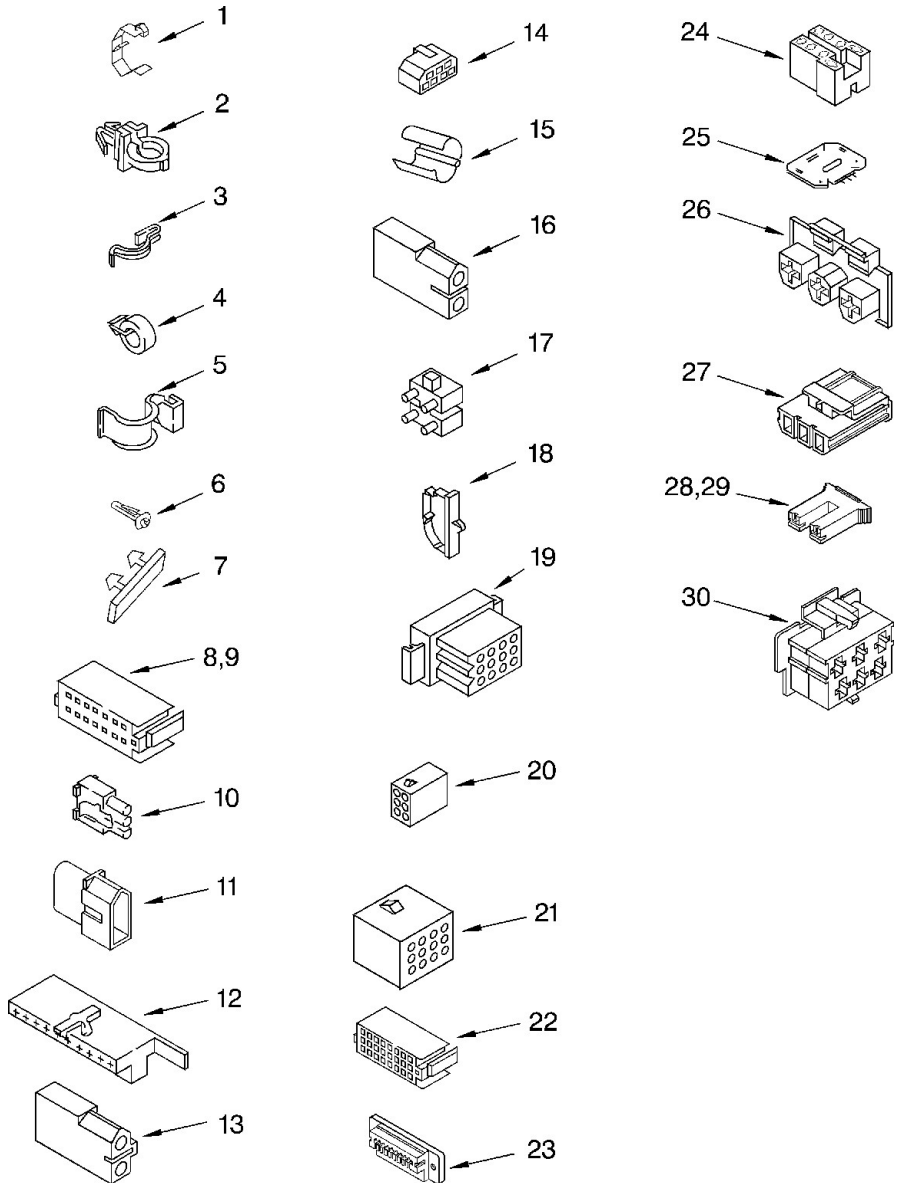

Lavadora Whirlpool 7MLBR8444MT0