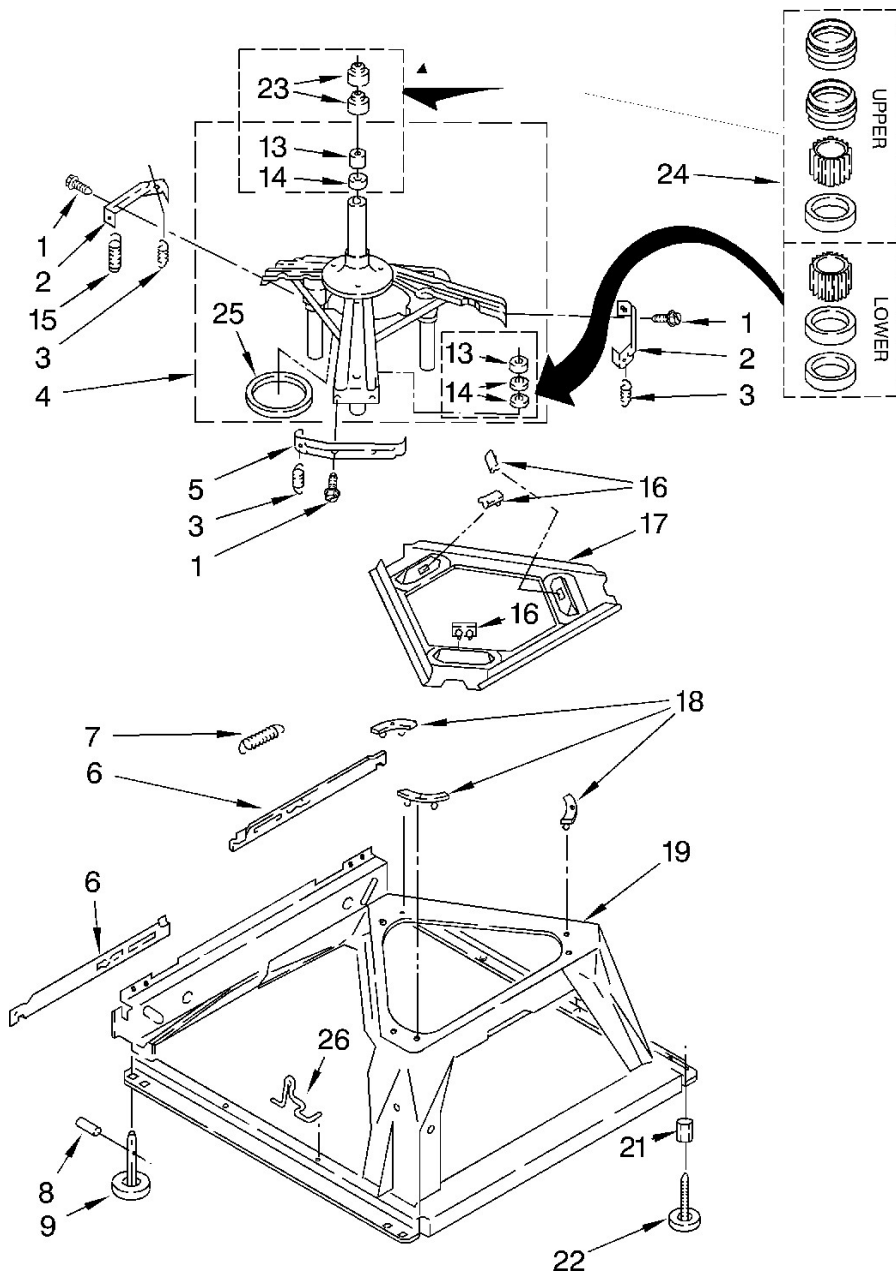

Distribuidor Autorizado

SurteRápido.com

Venta de Refacciones
Electrodomesticas

Lavadora Whirlpool 7MLBR8444MT0