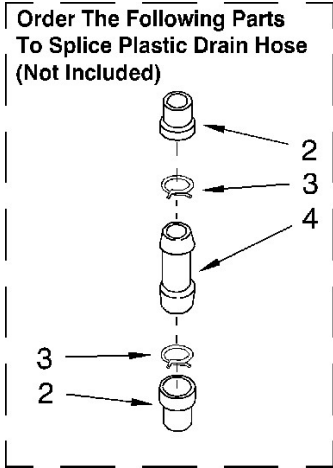

Lavadora Whirlpool 7MLBR8444MT0

WS400

<u>No. Ilus.</u>	<u>DESCRIPCIÓN</u>	<u>No. de Parte</u>
1	Connector Kit, Plastic Drain Hose	285442
2	Sleeve Kit, (Contains 2 Sleeves)	285321
3	Clamp, Hose	285655
4	Connector, Straight	16272
5	Siphon Break Kit (Not Included)	285320
6	Clamp, Hose	285655
7	Drain Protector (Not Included)	367031