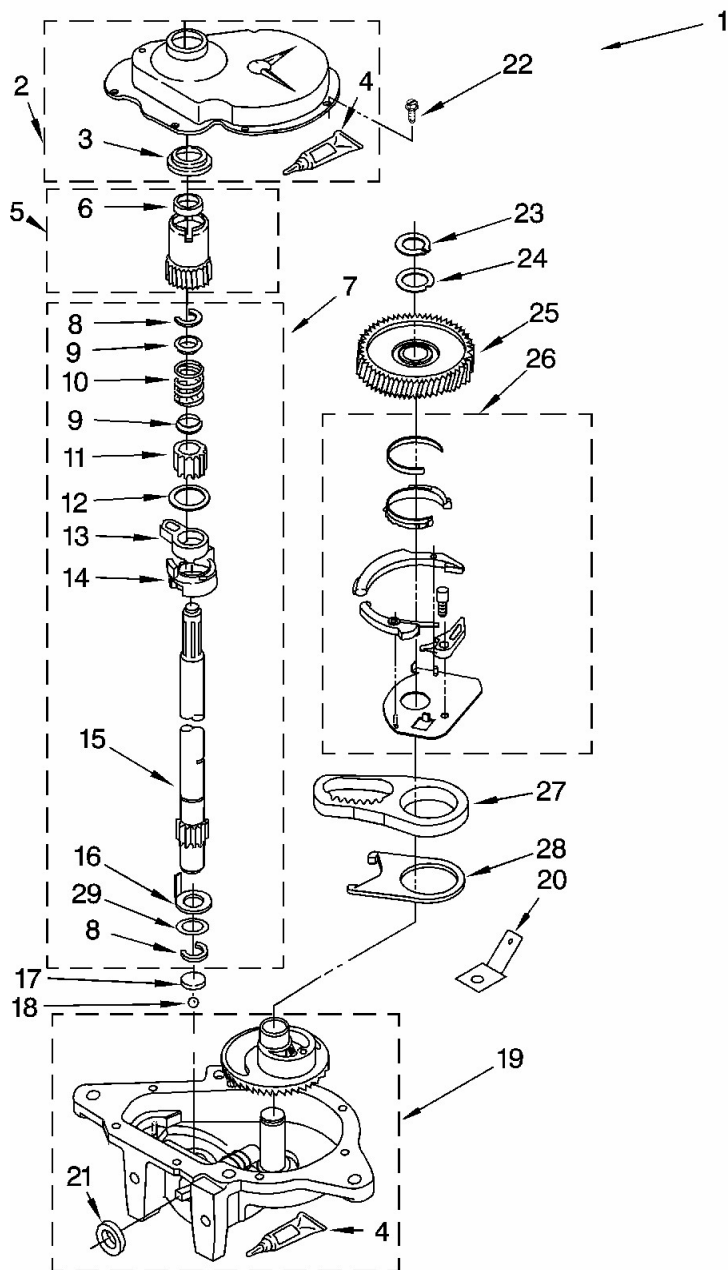

Distribuidor Autorizado

SurteRápido.com

Venta de Refacciones
Electrodomesticas

Lavadora Whirlpool 7MLBR8444MT2