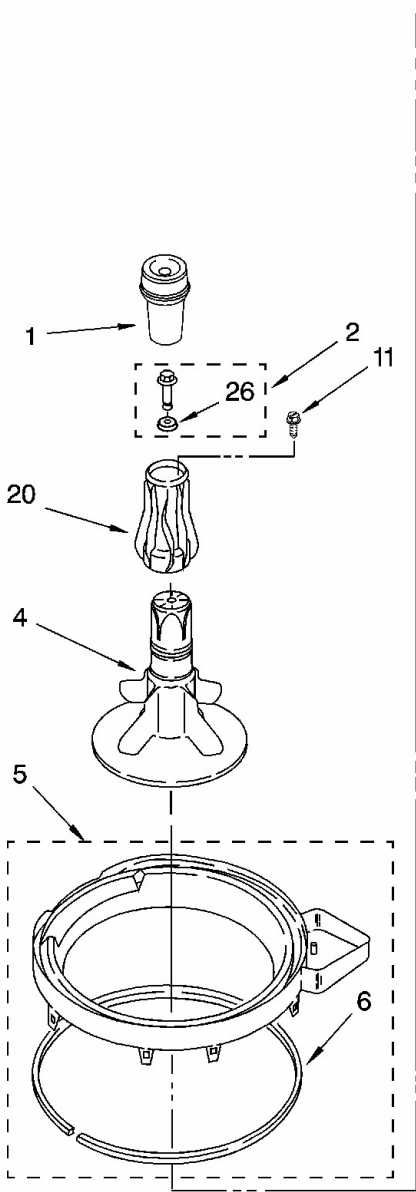

Lavadora Whirlpool 7MLBR8444MT2