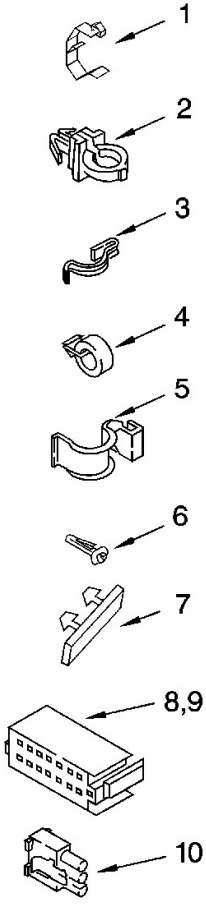

Distribuidor Autorizado

SurteRápido.com

Venta de Refacciones
Electrodomesticas

Lavadora Whirlpool 7MLBR8444MT2

Lavadora Whirlpool 7MLBR8444MT2

No.illus.	DESCRIPCIÓN	No. de Parte
1	Screw, Bracket Mounting (10-32 x 5/8)	3400076
2	Bracket, Spring Outer (2)	64067
3	Spring (3)	63907
4	Support & Brake, Tub	3362087
5	Bracket, Spring Outer (L.F.)	64065
6	Link, Leveling Mechanism (2)	63138
7	Spring, Leveling Mechanism	8316845
8	Pin, Knurled	62837
9	Foot, Rear (2)	285244
13	Bearing, Centerpost (2)	359398
14	Seal, Centerpost (3)	359449
15	Spring, Counterweight	388492
16	Pad, Plate	285219
17	Plate, Suspension (Includes Illus. 16)	3946509
18	Pad, Base	285744
19	Base Assembly (Inc 6,7,8,9,16,17,18,26)	285459
21	Nut, Lock (3/8-16) (2)	3359452
22	Foot, Front (2)	389102
23	Seal, Centerpost (2)	356934
24	Centerpost Bearing Kit	285203
25	Ring, Sound Deadening	63134
26	Retainer, Suspension Spring	63806

Lavadora Whirlpool 7MLBR8444MT2

Lavadora Whirlpool 7MLBR8444MT2

No. Ilus.	DESCRIPCIÓN	No. de Parte
1	Clip, Harness	3349557
2	Clip, Harness	388498
3	Clip, Harness	8528351
4	Clip, Harness	3348535
5	Clip, Harness	90016
6	Clip, Harness	8281256
7	Retainer, (Suds Models)	389379
8	Timer, Block Disconnect (White)	3948614
9	Timer, Block Disconnect (Black)	352089
10	Receptacle, (Use Term.94613)	62889
11	Plug, Terminal (3-Way)	353424
12	Block, Disconnect (Motor 2 Speed)	62505
13	Block, Disconnect (Use Term. 352088)	3347243
14	Protector	63523
15	Connector (2-Way) (Use Term.94614)	717252
16	Clip, Harness	3352944
17	Block, Disconnect (12-Way) (Timer) (Use Term. 94613)	3390423
18	Receptacle (6-Way) (Use Term. 94613)	3347730
19	Connector, Etc	3349494
20	E.T.C. Control	3955728
21	Connector (T.P.A.) (Lid Switch)	3948617
22	Connector (T.P.A) (Pressure Switch)	3360056
23	Block, Connector (Cold Valve)	3354925
24	Block, Connector (Hot Valve)	3354926