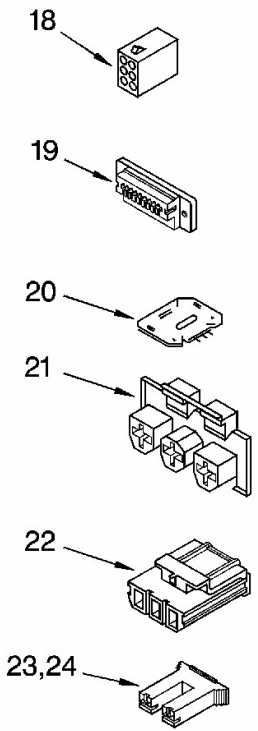

Distribuidor Autorizado

SurteRápido.com

Venta de Refacciones
Electrodomesticas

Lavadora Whirlpool 7MLBR8444MT2

Lavadora Whirlpool 7MLBR8444MT2

No.illus.	DESCRIPCIÓN	No. de Parte
1	Screw, Bracket Mounting (10-32 x 5/8)	3400076
2	Bracket, Spring Outer (2)	64067
3	Spring (3)	63907
4	Support & Brake, Tub	3362087
5	Bracket, Spring Outer (L.F.)	64065
6	Link, Leveling Mechanism (2)	63138
7	Spring, Leveling Mechanism	8316845
8	Pin, Knurled	62837
9	Foot, Rear (2)	285244
13	Bearing, Centerpost (2)	359398
14	Seal, Centerpost (3)	359449
15	Spring, Counterweight	388492
16	Pad, Plate	285219
17	Plate, Suspension (Includes Illus. 16)	3946509
18	Pad, Base	285744
19	Base Assembly (Inc 6,7,8,9,16,17,18,26)	285459
21	Nut, Lock (3/8-16) (2)	3359452
22	Foot, Front (2)	389102
23	Seal, Centerpost (2)	356934
24	Centerpost Bearing Kit	285203
25	Ring, Sound Deadening	63134
26	Retainer, Suspension Spring	63806

Lavadora Whirlpool 7MLBR8444MT2

Lavadora Whirlpool 7MLBR8444MT2

No. Ilus.	DESCRIPCIÓN	No. de Parte
1	Clip, Harness	3349557
2	Clip, Harness	388498
3	Clip, Harness	8528351
4	Clip, Harness	3348535
5	Clip, Harness	90016
6	Clip, Harness	8281256
7	Retainer, (Suds Models)	389379
8	Timer, Block Disconnect (White)	3948614
9	Timer, Block Disconnect (Black)	352089
10	Receptacle, (Use Term.94613)	62889
11	Plug, Terminal (3-Way)	353424
12	Block, Disconnect (Motor 2 Speed)	62505
13	Block, Disconnect (Use Term. 352088)	3347243
14	Protector	63523
15	Connector (2-Way) (Use Term.94614)	717252
16	Clip, Harness	3352944
17	Block, Disconnect (12-Way) (Timer) (Use Term. 94613)	3390423
18	Receptacle (6-Way) (Use Term. 94613)	3347730
19	Connector, Etc	3349494
20	E.T.C. Control	3955728
21	Connector (T.P.A.) (Lid Switch)	3948617
22	Connector (T.P.A) (Pressure Switch)	3360056
23	Block, Connector (Cold Valve)	3354925
24	Block, Connector (Hot Valve)	3354926