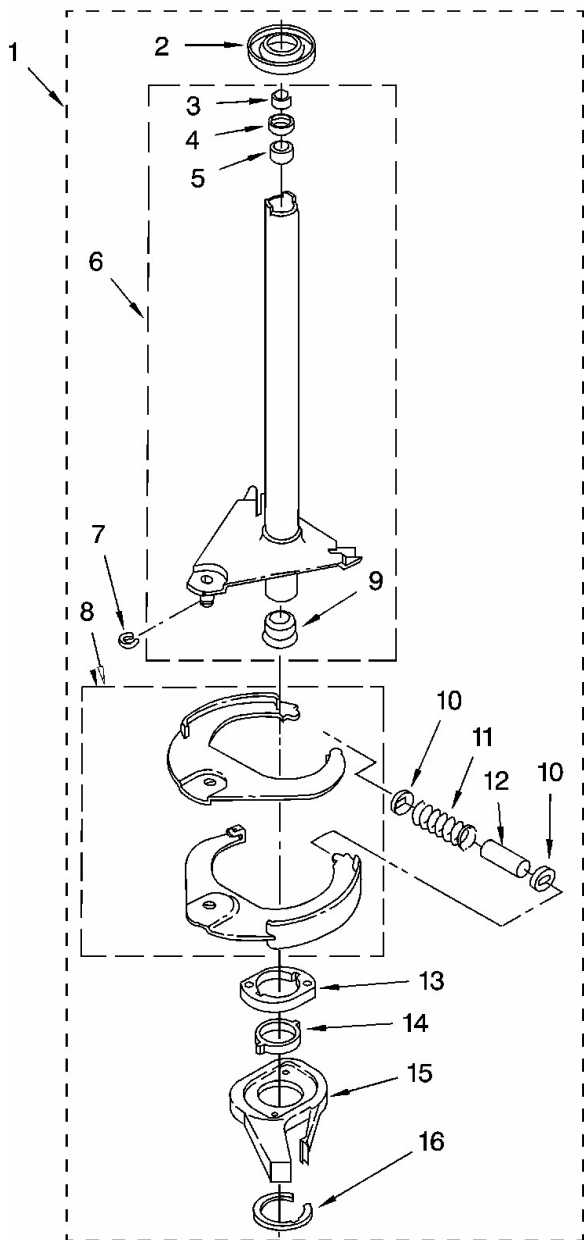

Lavadora Whirlpool 7MLBR8444MT2

Lavadora Whirlpool 7MLBR8444MT2

No. Ilus.	DESCRIPCIÓN	No. de Parte
1	Clip, Harness	3349557
2	Clip, Harness	388498
3	Clip, Harness	8528351
4	Clip, Harness	3348535
5	Clip, Harness	90016
6	Clip, Harness	8281256
7	Retainer, (Suds Models)	389379
8	Timer, Block Disconnect (White)	3948614
9	Timer, Block Disconnect (Black)	352089
10	Receptacle, (Use Term.94613)	62889
11	Plug, Terminal (3-Way)	353424
12	Block, Disconnect (Motor 2 Speed)	62505
13	Block, Disconnect (Use Term. 352088)	3347243
14	Protector	63523
15	Connector (2-Way) (Use Term.94614)	717252
16	Clip, Harness	3352944
17	Block, Disconnect (12-Way) (Timer) (Use Term. 94613)	3390423
18	Receptacle (6-Way) (Use Term. 94613)	3347730
19	Connector, Etc	3349494
20	E.T.C. Control	3955728
21	Connector (T.P.A.) (Lid Switch)	3948617
22	Connector (T.P.A) (Pressure Switch)	3360056
23	Block, Connector (Cold Valve)	3354925
24	Block, Connector (Hot Valve)	3354926

Distribuidor Autorizado

SurteRápido.com

Venta de Refacciones
Electrodomesticas

Lavadora Whirlpool 7MLBR8444MT2

Lavadora Whirlpool 7MLBR8444MT2

No. Ilus.	DESCRIPCIÓN	No. de Parte
1	Brake And Drive Tube (Complete)	285792
2	Ring, Thrust	62658
3	Seal, Oil	91939
4	Seal, Drive Tube	356427
5	Spacer, Drive Tube	356937
6	Tube, Basket Drive (Inc. 3, 4, 5 & 9)	64208
7	Ring, Retaining	64035
8	Brake Shoe	285438
9	“T” Bearing, Spin Tube	62703
10	Cap, Brake Spring (2)	285658
11	Spring, Brake	62647
12	Sleeve, Brake Spring	285658
13	Cam, Brake Release	661516
14	Sleeve, Cam	63022
15	Driver, Brake Cam	285790
16	Ring, Retaining	90368