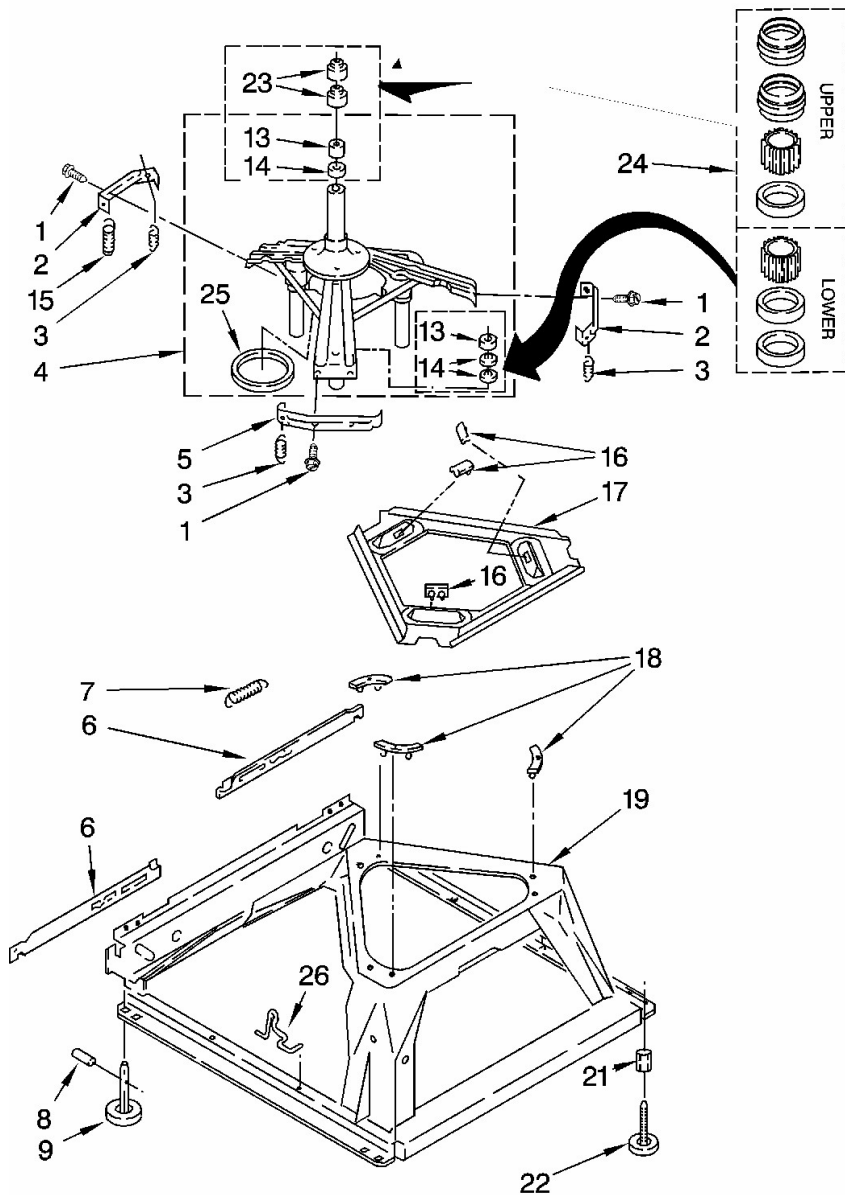

Distribuidor Autorizado

SurteRápido.com

Venta de Refacciones
Electrodomesticas

Lavadora Whirlpool 7MLBR8444MT2

Lavadora Whirlpool 7MLBR8444MT2

No.illus.	DESCRIPCIÓN	No. de Parte
1	Screw, Bracket Mounting (10-32 x 5/8)	3400076
2	Bracket, Spring Outer (2)	64067
3	Spring (3)	63907
4	Support & Brake, Tub	3362087
5	Bracket, Spring Outer (L.F.)	64065
6	Link, Leveling Mechanism (2)	63138
7	Spring, Leveling Mechanism	8316845
8	Pin, Knurled	62837
9	Foot, Rear (2)	285244
13	Bearing, Centerpost (2)	359398
14	Seal, Centerpost (3)	359449
15	Spring, Counterweight	388492
16	Pad, Plate	285219
17	Plate, Suspension (Includes Illus. 16)	3946509
18	Pad, Base	285744
19	Base Assembly (Inc 6,7,8,9,16,17,18,26)	285459
21	Nut, Lock (3/8-16) (2)	3359452
22	Foot, Front (2)	389102
23	Seal, Centerpost (2)	356934
24	Centerpost Bearing Kit	285203
25	Ring, Sound Deadening	63134
26	Retainer, Suspension Spring	63806

Lavadora Whirlpool 7MLBR8444MT2

Lavadora Whirlpool 7MLBR8444MT2

No. Ilus.	DESCRIPCIÓN	No. de Parte
1	Clip, Harness	3349557
2	Clip, Harness	388498
3	Clip, Harness	8528351
4	Clip, Harness	3348535
5	Clip, Harness	90016
6	Clip, Harness	8281256
7	Retainer, (Suds Models)	389379
8	Timer, Block Disconnect (White)	3948614
9	Timer, Block Disconnect (Black)	352089
10	Receptacle, (Use Term.94613)	62889
11	Plug, Terminal (3-Way)	353424
12	Block, Disconnect (Motor 2 Speed)	62505
13	Block, Disconnect (Use Term. 352088)	3347243
14	Protector	63523
15	Connector (2-Way) (Use Term.94614)	717252
16	Clip, Harness	3352944
17	Block, Disconnect (12-Way) (Timer) (Use Term. 94613)	3390423
18	Receptacle (6-Way) (Use Term. 94613)	3347730
19	Connector, Etc	3349494
20	E.T.C. Control	3955728
21	Connector (T.P.A.) (Lid Switch)	3948617
22	Connector (T.P.A) (Pressure Switch)	3360056
23	Block, Connector (Cold Valve)	3354925
24	Block, Connector (Hot Valve)	3354926