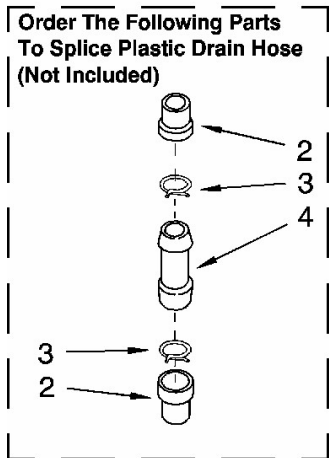

Lavadora Whirlpool 7MLBR8444MT2

<u>No. Ilus.</u>	<u>DESCRIPCIÓN</u>	<u>No. de Parte</u>
1	Connector Kit, Plastic Drain Hose	285442
2	Sleeve Kit, (Contains 2 Sleeves)	285321
3	Clamp, Hose	285655
4	Connector, Straight	16272
5	Siphon Break Kit (Not Included)	285320
6	Clamp, Hose	285655
7	Drain Protector (Not Included)	367031
	ACCESSORY PARTS	
	Drain Protector	367031
	Siphon Break Kit	285320