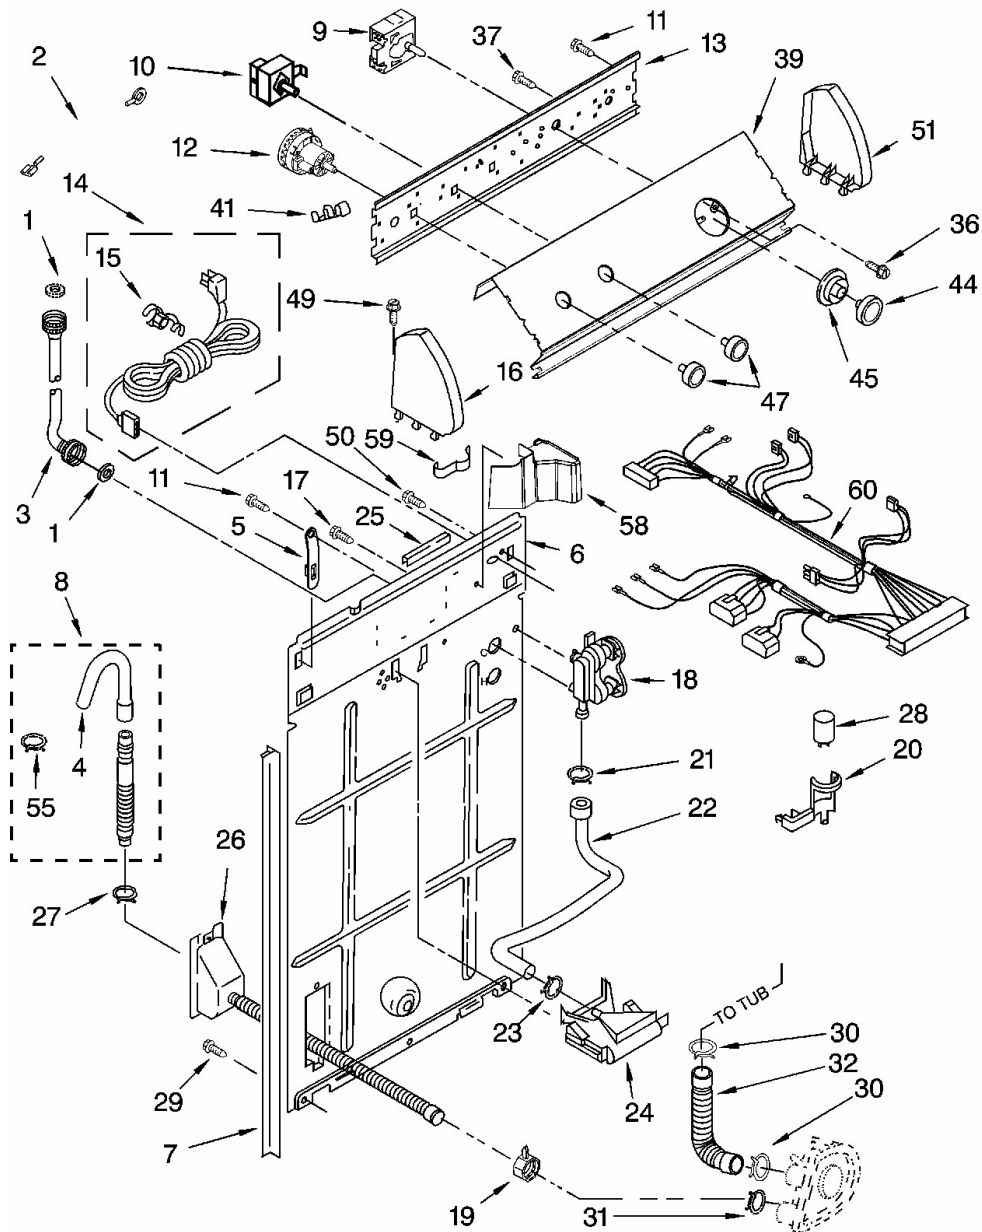

Distribuidor Autorizado

SurteRápido.com

Venta de Refacciones
Electrodomesticas

Lavadora Whirlpool 7MLBR8444MT2

Lavadora Whirlpool 7MLBR8444MT2

No. Ilus.	DESCRIPCIÓN	No. de Parte
1	Washer, Water Inlet Hose (4)	16123
2	Wire, Ground	3395559
3	Hose, Water Inlet (Red)	89503
	Hose, Water Inlet (Blue)	89503
4	Nozzle-Drain Hose	3357027
5	Strap, Console (2)	8318255
6	Panel, Rear	8318407
7	Pad, Rear Panel	62747
8	Hose, Drain (4 Ft.)	285664
	Hose, Drain (9 Ft.) (Not Included)	285666
	Extension, Drain Hose (21 Inches)	285702
9	Timer, Control (50 Hz.)	3951603
10	Switch, Water Temperature	661614
11	Screw, 8-18 x 3/8	90767
12	Switch, Water Level	3366847
13	Bracket, Control	3948814
14	Cord, Power	8532158
15	Strain Relief, Power Cord	285777
16	Cap, End (L.H.) (White)	279962
	Cap, End (L.H.) (Biscuit)	8314852
17	Screw, 8-18 x 1/2	9740848
18	Valve, Water Mixing	3952164
19	Clamp, Hose	3976395
20	Clip, Capacitor	8318201
21	Clamp, Hose	596669
22	Hose, Vacuum Break	62662
23	Clamp, Hose	596669
24	Break, Vacuum	3347034

Lavadora Whirlpool 7MLBR8444MT2

No. Ilus.	DESCRIPCIÓN	No. de Parte
25	Edge Protector	3367669
26	Assembly, Drain Hose	8317940
27	Clamp, Hose	356138
28	Capacitor	661606
29	Screw, 10-16 x 3/8	9420601
30	Clamp, Hose	616099
31	Clamp, Hose	285655
32	Hose, Pump To Tub	285871
36	Screw, Timer Mounting	3400818
37	Screw, Ground	3179795
39	Panel, Console (White)	8539613
	Panel, Console (Biscuit)	8539614
41	Clip, Grounding	357572
44	Knob, Timer (White)	8271345
	Knob, Timer (Biscuit)	8271347
45	Dial, Timer (White)	8271351
	Dial, Timer (Biscuit)	8271370
47	Knob, Control (White)	8271339
	Knob, Control (Biscuit)	8271348
49	Screw, 8-18 x 1.25 (Panel to Top)	388326
50	Screw, Ground	3351614
51	Cap, End (R.H.) (White)	279962
	Cap, End (R.H.) (Biscuit)	8314851
55	Clamp, Drain Hose	3357331
58	Shield, Inlet Valve	8314879
59	Clip, Harness	8528351
60	Harness, Wiring	3956739