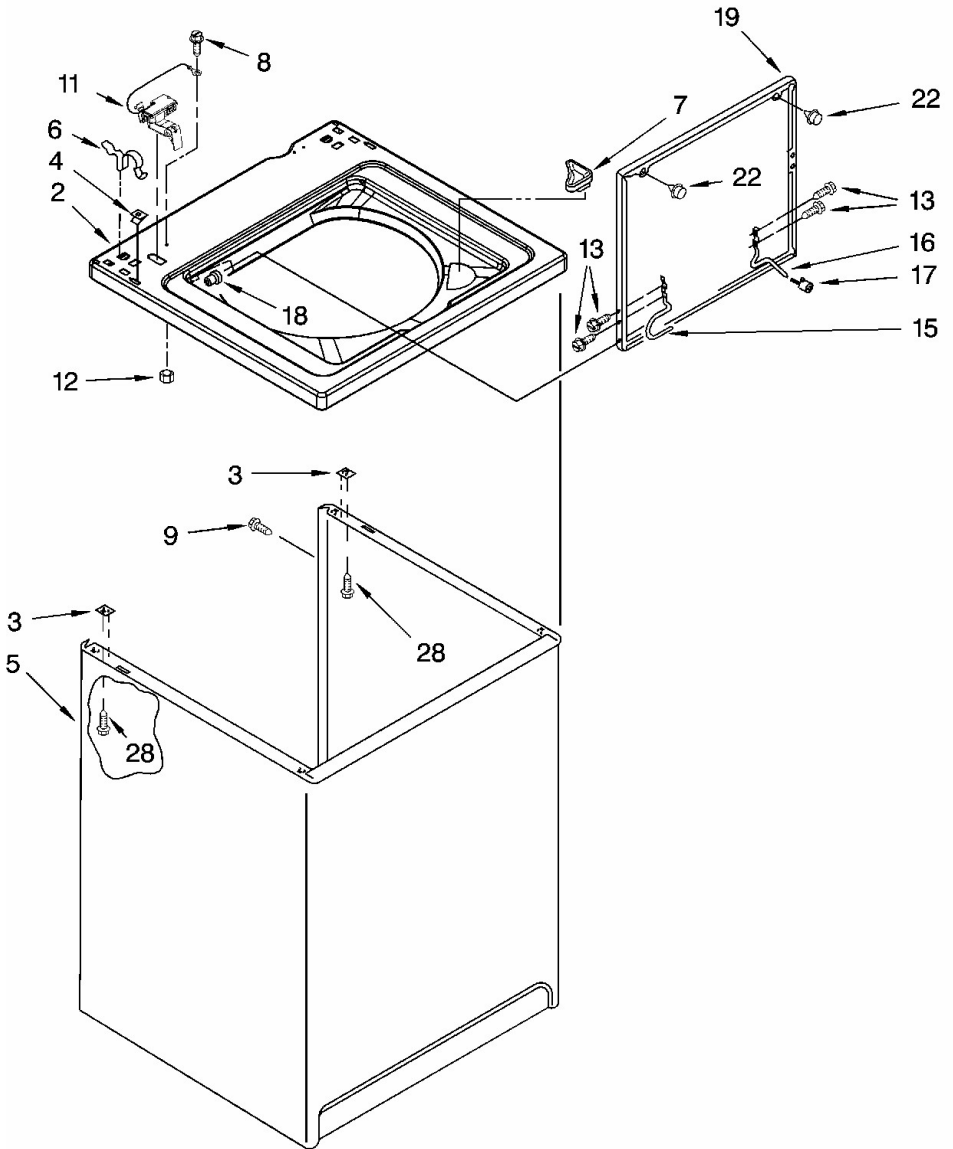

Distribuidor Autorizado

SurteRápido.com

Venta de Refacciones
Electrodomesticas

Lavadora Whirlpool 7MLBR8444MT2

Lavadora Whirlpool 7MLBR8444MT2

No. Ilus.	DESCRIPCIÓN	No. de Parte
2	Top (White)	8541617
	Top (Biscuit)	8541619
3	Spacer, Cabinet To Top (4)	62750
4	Nut, Push-In	357213
5	Cabinet (White)	63128
	Cabinet (Biscuit)	3954777
6	Clip, Top & Cabinet & Rear Panel (2)	62780
7	Dispenser, Bleach	3362952
8	Screw, Ground	3351614
9	Screw, 10-16 x 1/2	308685
11	Switch, Lid	8318084
12	Nut, Hex	680762
13	Screw, Lid Hinge Mounting (4)	355274
15	Hinge, Lid (L.H.)	8318088
16	Hinge, Lid (R.H.)	54583
17	Bumper, Lid Hinge	19119
18	Bearing, Lid Hinge (2)	21258
19	Lid (White)	8557513
	Lid (Biscuit)	8557514
22	Bumper, Lid (2)	9724509
28	Screw, 10-16 x 3/8 (4)	9420601

Distribuidor Autorizado

SurteRápido.com

Venta de Refacciones
Electrodomesticas

Lavadora Whirlpool 7MLBR8444MT2

Lavadora Whirlpool 7MLBR8444MT2

No. Ilus.	DESCRIPCIÓN	No. de Parte
1	Washer, Water Inlet Hose (4)	16123
2	Wire, Ground	3395559
3	Hose, Water Inlet (Red)	89503
	Hose, Water Inlet (Blue)	89503
4	Nozzle-Drain Hose	3357027
5	Strap, Console (2)	8318255
6	Panel, Rear	8318407
7	Pad, Rear Panel	62747
8	Hose, Drain (4 Ft.)	285664
	Hose, Drain (9 Ft.) (Not Included)	285666
	Extension, Drain Hose (21 Inches)	285702
9	Timer, Control (50 Hz.)	3951603
10	Switch, Water Temperature	661614
11	Screw, 8-18 x 3/8	90767
12	Switch, Water Level	3366847
13	Bracket, Control	3948814
14	Cord, Power	8532158
15	Strain Relief, Power Cord	285777
16	Cap, End (L.H.) (White)	279962
	Cap, End (L.H.) (Biscuit)	8314852
17	Screw, 8-18 x 1/2	9740848
18	Valve, Water Mixing	3952164
19	Clamp, Hose	3976395
20	Clip, Capacitor	8318201
21	Clamp, Hose	596669
22	Hose, Vacuum Break	62662
23	Clamp, Hose	596669
24	Break, Vacuum	3347034