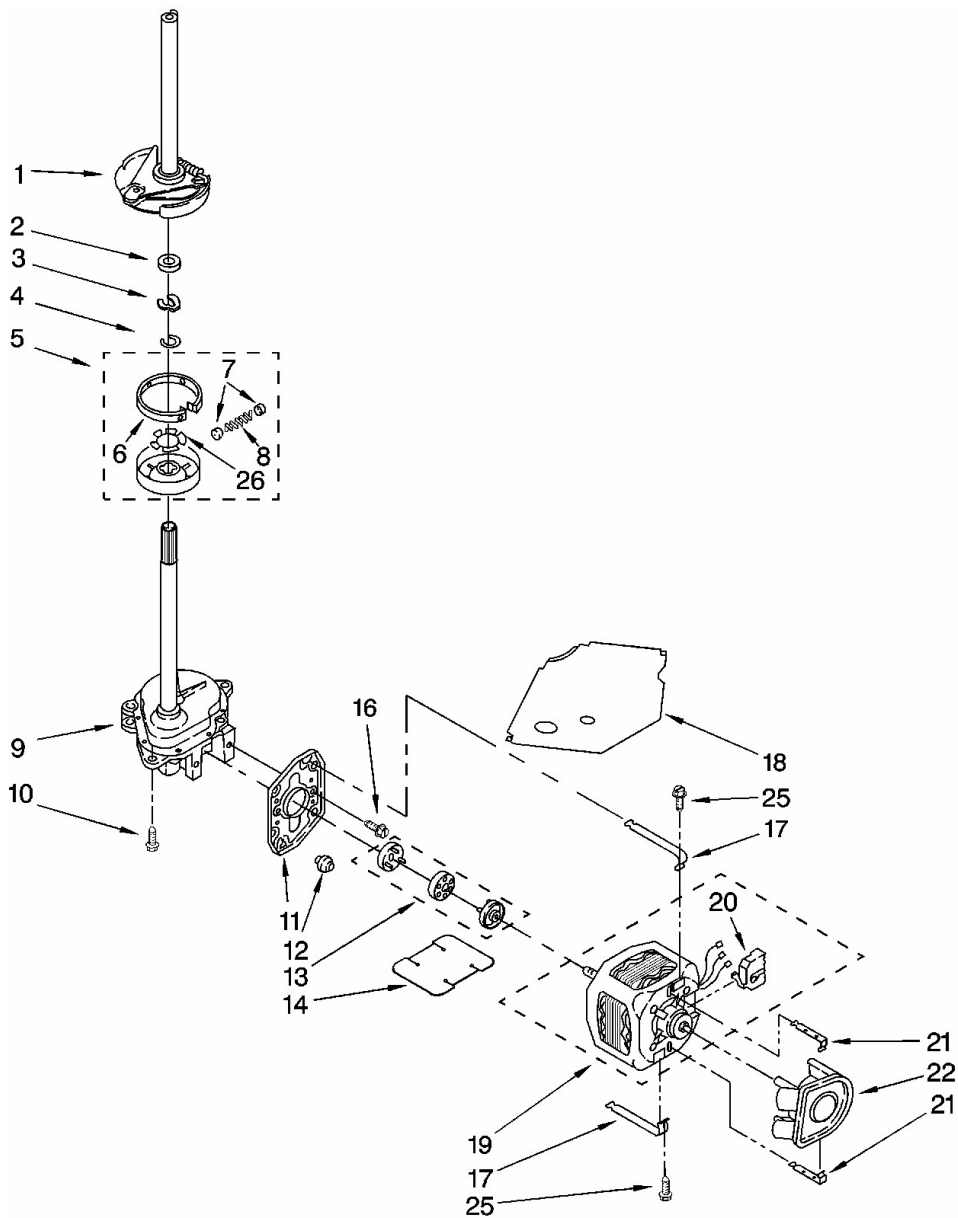

Distribuidor Autorizado

SurteRápido.com

Venta de Refacciones
Electrodomesticas

Lavadora Whirlpool 7MLBR8444MT2