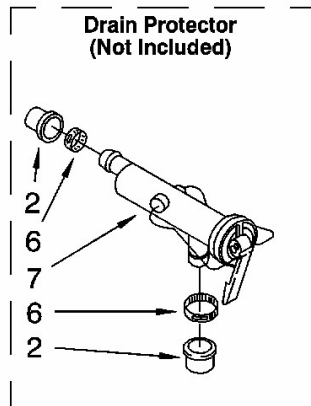

Lavadora Whirlpool 7MLBR8444MT2

<u>No. Ilus.</u>	<u>DESCRIPCIÓN</u>	<u>No. de Parte</u>
1	Connector Kit, Plastic Drain Hose	285442
2	Sleeve Kit, (Contains 2 Sleeves)	285321
3	Clamp, Hose	285655
4	Connector, Straight	16272
5	Siphon Break Kit (Not Included)	285320
6	Clamp, Hose	285655
7	Drain Protector (Not Included)	367031
	ACCESSORY PARTS	
	Drain Protector	367031
	Siphon Break Kit	285320