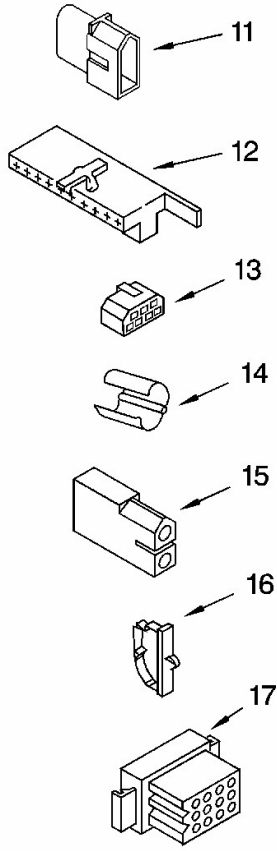

Distribuidor Autorizado

SurteRápido.com

Venta de Refacciones
Electrodomesticas

Lavadora Whirlpool 7MLBR8444MT2

Lavadora Whirlpool 7MLBR8444MT2

No.illus.	DESCRIPCIÓN	No. de Parte
1	Screw, Bracket Mounting (10-32 x 5/8)	3400076
2	Bracket, Spring Outer (2)	64067
3	Spring (3)	63907
4	Support & Brake, Tub	3362087
5	Bracket, Spring Outer (L.F.)	64065
6	Link, Leveling Mechanism (2)	63138
7	Spring, Leveling Mechanism	8316845
8	Pin, Knurled	62837
9	Foot, Rear (2)	285244
13	Bearing, Centerpost (2)	359398
14	Seal, Centerpost (3)	359449
15	Spring, Counterweight	388492
16	Pad, Plate	285219
17	Plate, Suspension (Includes Illus. 16)	3946509
18	Pad, Base	285744
19	Base Assembly (Inc 6,7,8,9,16,17,18,26)	285459
21	Nut, Lock (3/8-16) (2)	3359452
22	Foot, Front (2)	389102
23	Seal, Centerpost (2)	356934
24	Centerpost Bearing Kit	285203
25	Ring, Sound Deadening	63134
26	Retainer, Suspension Spring	63806

Lavadora Whirlpool 7MLBR8444MT2

Lavadora Whirlpool 7MLBR8444MT2

No. Ilus.	DESCRIPCIÓN	No. de Parte
1	Clip, Harness	3349557
2	Clip, Harness	388498
3	Clip, Harness	8528351
4	Clip, Harness	3348535
5	Clip, Harness	90016
6	Clip, Harness	8281256
7	Retainer, (Suds Models)	389379
8	Timer, Block Disconnect (White)	3948614
9	Timer, Block Disconnect (Black)	352089
10	Receptacle, (Use Term.94613)	62889
11	Plug, Terminal (3-Way)	353424
12	Block, Disconnect (Motor 2 Speed)	62505
13	Block, Disconnect (Use Term. 352088)	3347243
14	Protector	63523
15	Connector (2-Way) (Use Term.94614)	717252
16	Clip, Harness	3352944
17	Block, Disconnect (12-Way) (Timer) (Use Term. 94613)	3390423
18	Receptacle (6-Way) (Use Term. 94613)	3347730
19	Connector, Etc	3349494
20	E.T.C. Control	3955728
21	Connector (T.P.A.) (Lid Switch)	3948617
22	Connector (T.P.A) (Pressure Switch)	3360056
23	Block, Connector (Cold Valve)	3354925
24	Block, Connector (Hot Valve)	3354926