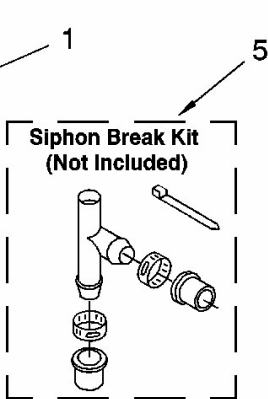

Lavadora Whirlpool 7MLBR8444MT2

<u>No. Ilus.</u>	<u>DESCRIPCIÓN</u>	<u>No. de Parte</u>
1	Connector Kit, Plastic Drain Hose	285442
2	Sleeve Kit, (Contains 2 Sleeves)	285321
3	Clamp, Hose	285655
4	Connector, Straight	16272
5	Siphon Break Kit (Not Included)	285320
6	Clamp, Hose	285655
7	Drain Protector (Not Included)	367031
	ACCESSORY PARTS	
	Drain Protector	367031
	Siphon Break Kit	285320