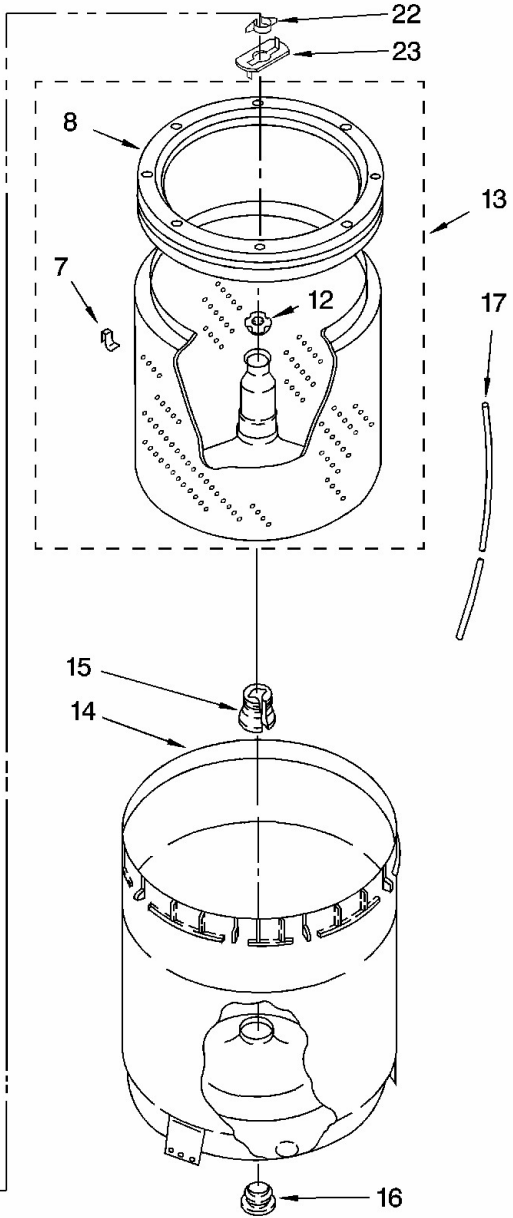

Lavadora Whirlpool 7MLBR8444MT2