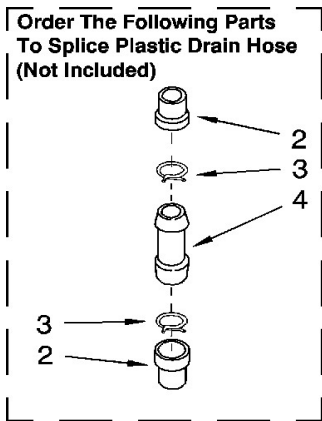

Lavadora Whirlpool 7MLBR8444PQ1

<u>No. Ilus.</u>	<u>DESCRIPCIÓN</u>	<u>No. de Parte</u>
1	Connector Kit, Plastic Drain Hose	285442
2	Sleeve Kit, (Contains 2 Sleeves)	285321
3	Clamp, Hose	285655
4	Connector, Straight	16272
5	Siphon Break Kit (Not Included)	285320
6	Clamp, Hose	285655
7	Drain Protector (Not Included)	367031