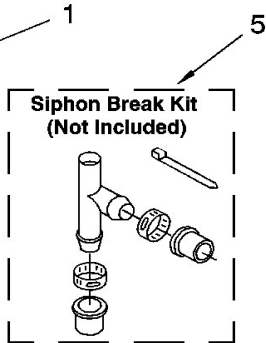

Lavadora Whirlpool 7MLBR8444PQ1

<u>No. Ilus.</u>	<u>DESCRIPCIÓN</u>	<u>No. de Parte</u>
1	Connector Kit, Plastic Drain Hose	285442
2	Sleeve Kit, (Contains 2 Sleeves)	285321
3	Clamp, Hose	285655
4	Connector, Straight	16272
5	Siphon Break Kit (Not Included)	285320
6	Clamp, Hose	285655
7	Drain Protector (Not Included)	367031