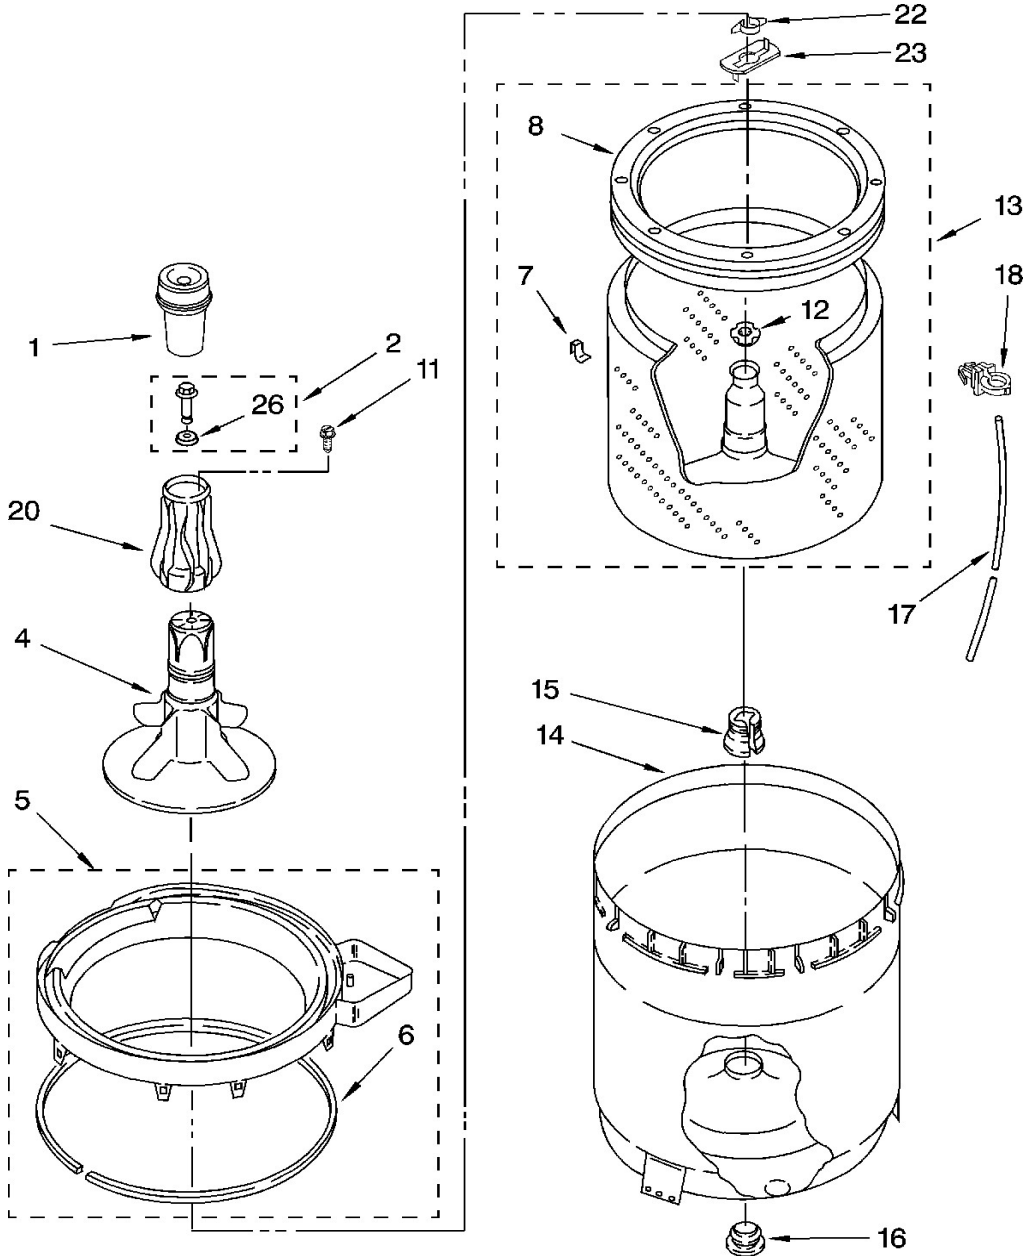

Distribuidor Autorizado

SurteRápido.com

Venta de Refacciones
Electrodomesticas

Lavadora Whirlpool 7MLBR8444PQ1