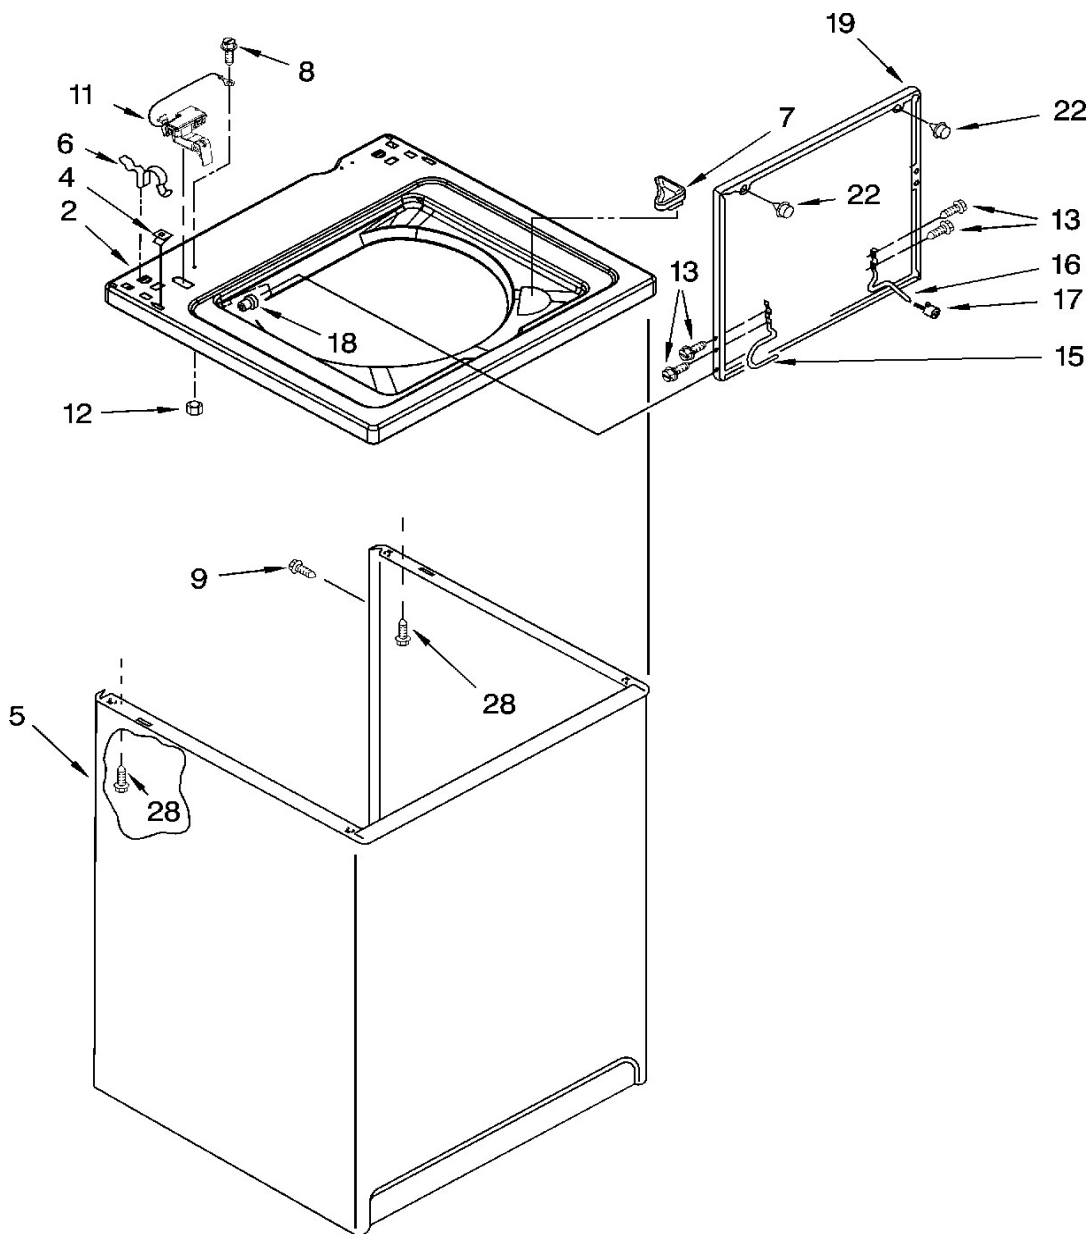

Distribuidor Autorizado

SurteRápido.com

Venta de Refacciones  
Electrodomesticas

Lavadora Whirlpool 7MLBR8444PQ1

Lavadora Whirlpool 7MLBR8444PQ1

<b>No.Illus.</b>	<b>DESCRIPCIÓN</b>	<b>No. de Parte</b>
2	Top (White)	8541617
	Top (Biscuit)	8541619
4	Nut, Push-In	357213
5	Cabinet (White)	63128
	Cabinet (Biscuit)	3954777
6	Clip, Top & Cabinet & Rear Panel (2)	62780
7	Dispenser, Bleach	3362952
8	Screw, Ground	3351614
9	Screw, 10-16 x 1/2	308685
11	Switch, Lid	8318084
12	Nut, Hex	680762
13	Screw, Lid Hinge Mounting (4)	355274
15	Hinge, Lid (L.H.)	8318088
16	Hinge, Lid (R.H.)	54583
17	Bumper, Lid Hinge	19119
18	Bearing, Lid Hinge (2)	21258
19	Lid (White)	8557513
	Lid (Biscuit)	8557514
22	Bumper, Lid (2)	9724509
28	Screw, 10-16 x 3/8 (4)	9420601

## Lavadora Whirlpool 7MLBR8444PQ1

<b>No. Ilus.</b>	<b>DESCRIPCIÓN</b>	<b>No. de Parte</b>
1	Washer, Water Inlet Hose (4)	16123
2	Wire, Ground	3395559
3	Hose, Water Inlet (Red)	89503
	Hose, Water Inlet (Blue)	89503
4	Nozzle-Drain Hose	3357027
5	Strap, Console (2)	8568314
6	Panel, Rear	8541686
7	Pad, Rear Panel	62747
8	Hose, Drain (4 Ft.)	285664
	Hose, Drain (9 Ft.) (Not Included)	285666
	Extension, Drain Hose (21 Inches)	285702
9	Timer, Control (50 Hz.)	3951603
10	Switch, Water Temperature	661614
11	Screw, 8-18 x 3/8	90767
12	Switch, Water Level	3366847
13	Bracket, Control	3948814
14	Cord, Power	8559419
15	Strain Relief, Power Cord	285777
16	Cap, End (L.H.) (White)	279962
	Cap, End (L.H.) (Biscuit)	8314852
17	Screw, 8-18 x 1/2	9740848
18	Valve, Water Mixing	285805
19	Clamp, Hose	3976395
20	Clip, Capacitor	8318046
21	Clamp, Hose	596669
22	Hose, Vacuum Break	3357328
23	Clamp, Hose	596669
24	Break, Vacuum	3347034