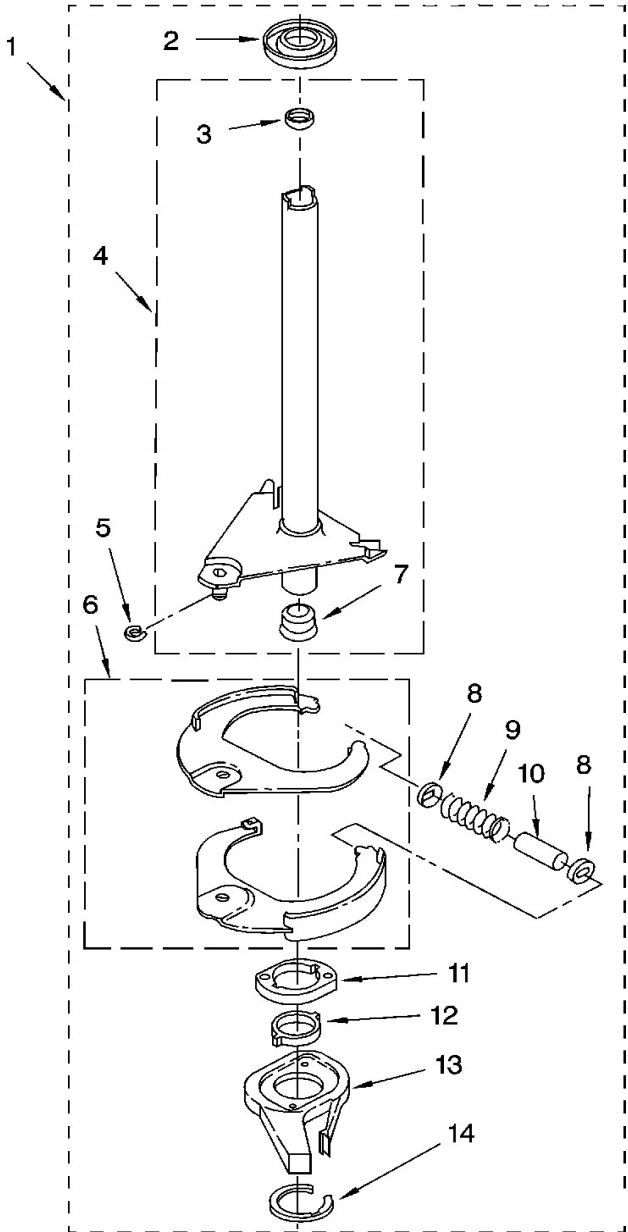

Lavadora Whirlpool 7MLBR8444PQ1