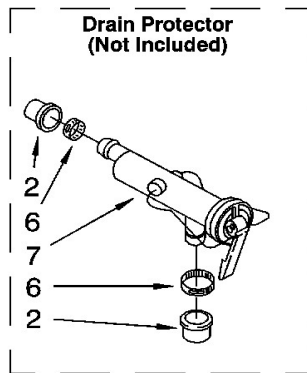

Lavadora Whirlpool 7MLBR8444PQ1

<u>No. Ilus.</u>	<u>DESCRIPCIÓN</u>	<u>No. de Parte</u>
1	Connector Kit, Plastic Drain Hose	285442
2	Sleeve Kit, (Contains 2 Sleeves)	285321
3	Clamp, Hose	285655
4	Connector, Straight	16272
5	Siphon Break Kit (Not Included)	285320
6	Clamp, Hose	285655
7	Drain Protector (Not Included)	367031