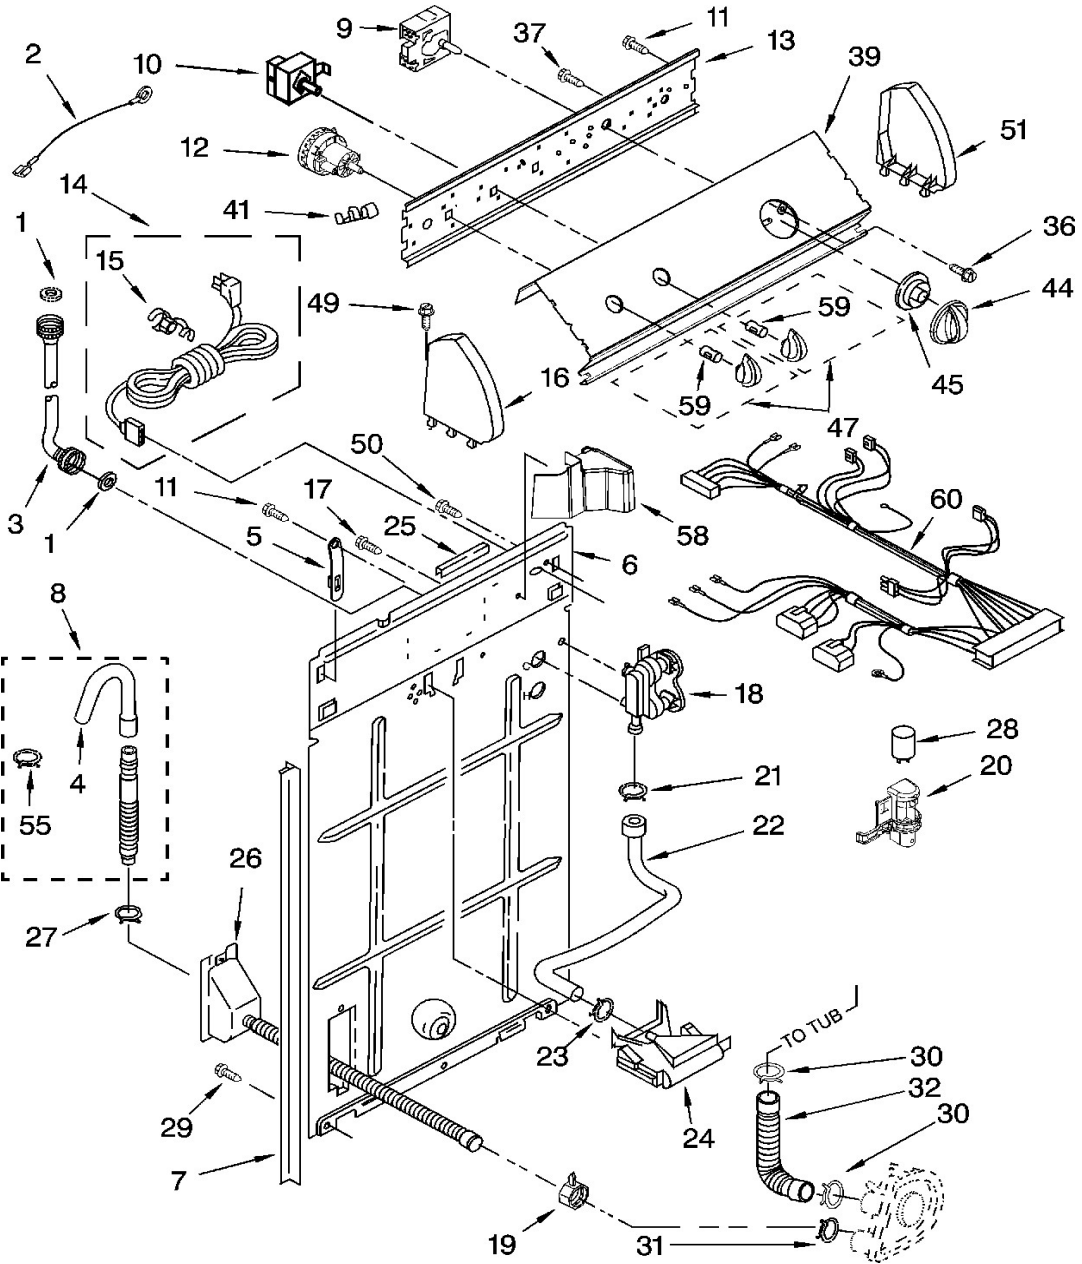

Distribuidor Autorizado

SurteRápido.com

Venta de Refacciones  
Electrodomesticas

Lavadora Whirlpool 7MLBR8444PQ1

Lavadora Whirlpool 7MLBR8444PQ1

<b>No.Illus.</b>	<b>DESCRIPCIÓN</b>	<b>No. de Parte</b>
2	Top (White)	8541617
	Top (Biscuit)	8541619
4	Nut, Push-In	357213
5	Cabinet (White)	63128
	Cabinet (Biscuit)	3954777
6	Clip, Top & Cabinet & Rear Panel (2)	62780
7	Dispenser, Bleach	3362952
8	Screw, Ground	3351614
9	Screw, 10-16 x 1/2	308685
11	Switch, Lid	8318084
12	Nut, Hex	680762
13	Screw, Lid Hinge Mounting (4)	355274
15	Hinge, Lid (L.H.)	8318088
16	Hinge, Lid (R.H.)	54583
17	Bumper, Lid Hinge	19119
18	Bearing, Lid Hinge (2)	21258
19	Lid (White)	8557513
	Lid (Biscuit)	8557514
22	Bumper, Lid (2)	9724509
28	Screw, 10-16 x 3/8 (4)	9420601

## Lavadora Whirlpool 7MLBR8444PQ1

<b>No. Ilus.</b>	<b>DESCRIPCIÓN</b>	<b>No. de Parte</b>
1	Washer, Water Inlet Hose (4)	16123
2	Wire, Ground	3395559
3	Hose, Water Inlet (Red)	89503
	Hose, Water Inlet (Blue)	89503
4	Nozzle-Drain Hose	3357027
5	Strap, Console (2)	8568314
6	Panel, Rear	8541686
7	Pad, Rear Panel	62747
8	Hose, Drain (4 Ft.)	285664
	Hose, Drain (9 Ft.) (Not Included)	285666
	Extension, Drain Hose (21 Inches)	285702
9	Timer, Control (50 Hz.)	3951603
10	Switch, Water Temperature	661614
11	Screw, 8-18 x 3/8	90767
12	Switch, Water Level	3366847
13	Bracket, Control	3948814
14	Cord, Power	8559419
15	Strain Relief, Power Cord	285777
16	Cap, End (L.H.) (White)	279962
	Cap, End (L.H.) (Biscuit)	8314852
17	Screw, 8-18 x 1/2	9740848
18	Valve, Water Mixing	285805
19	Clamp, Hose	3976395
20	Clip, Capacitor	8318046
21	Clamp, Hose	596669
22	Hose, Vacuum Break	3357328
23	Clamp, Hose	596669
24	Break, Vacuum	3347034