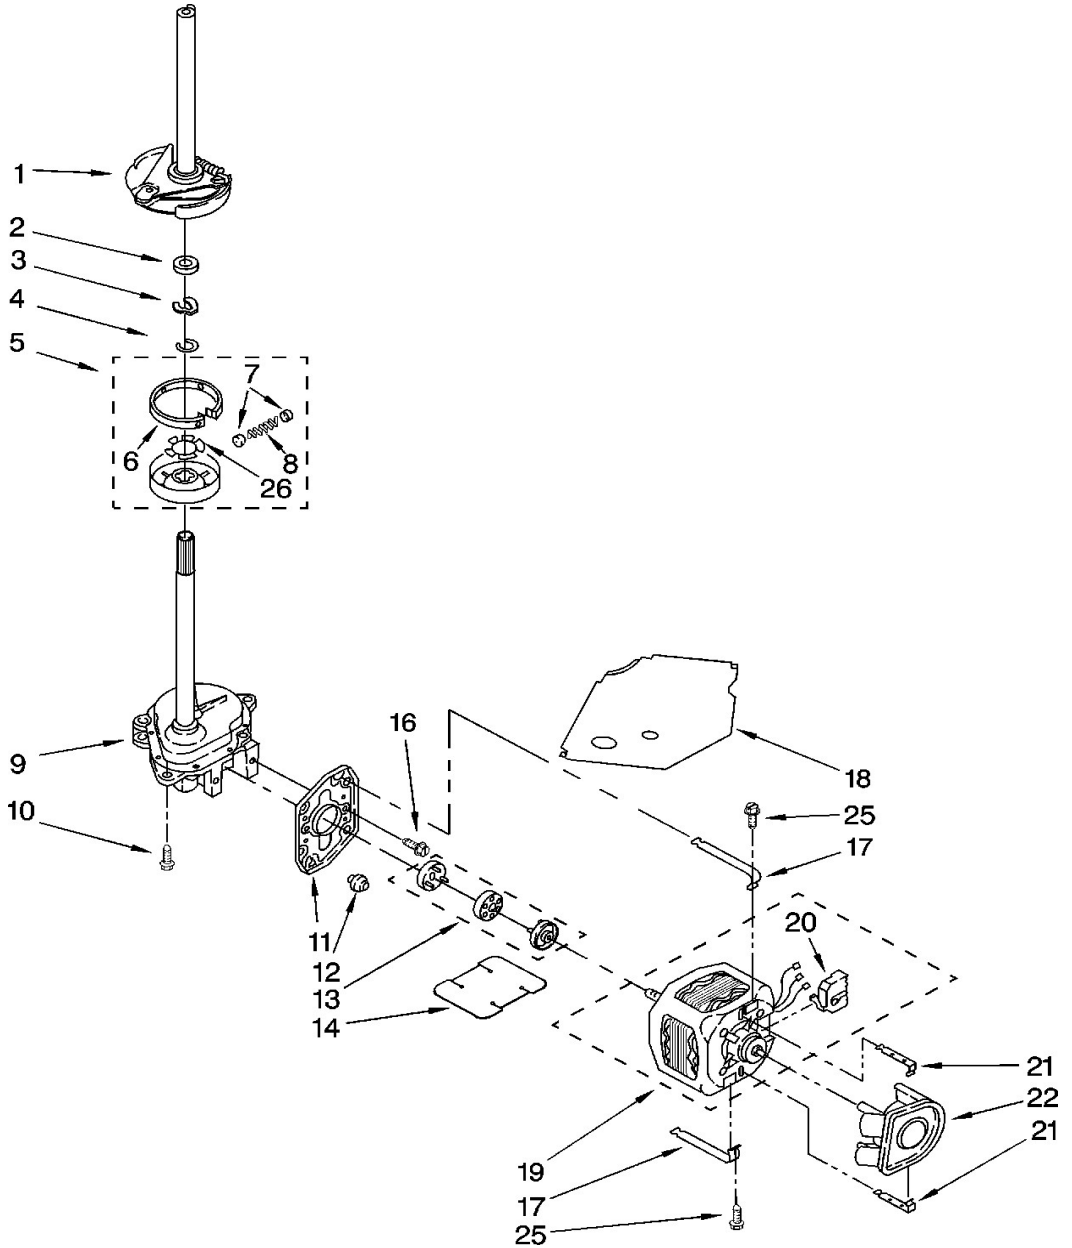

Lavadora Whirlpool 7MLBR8444PQ1