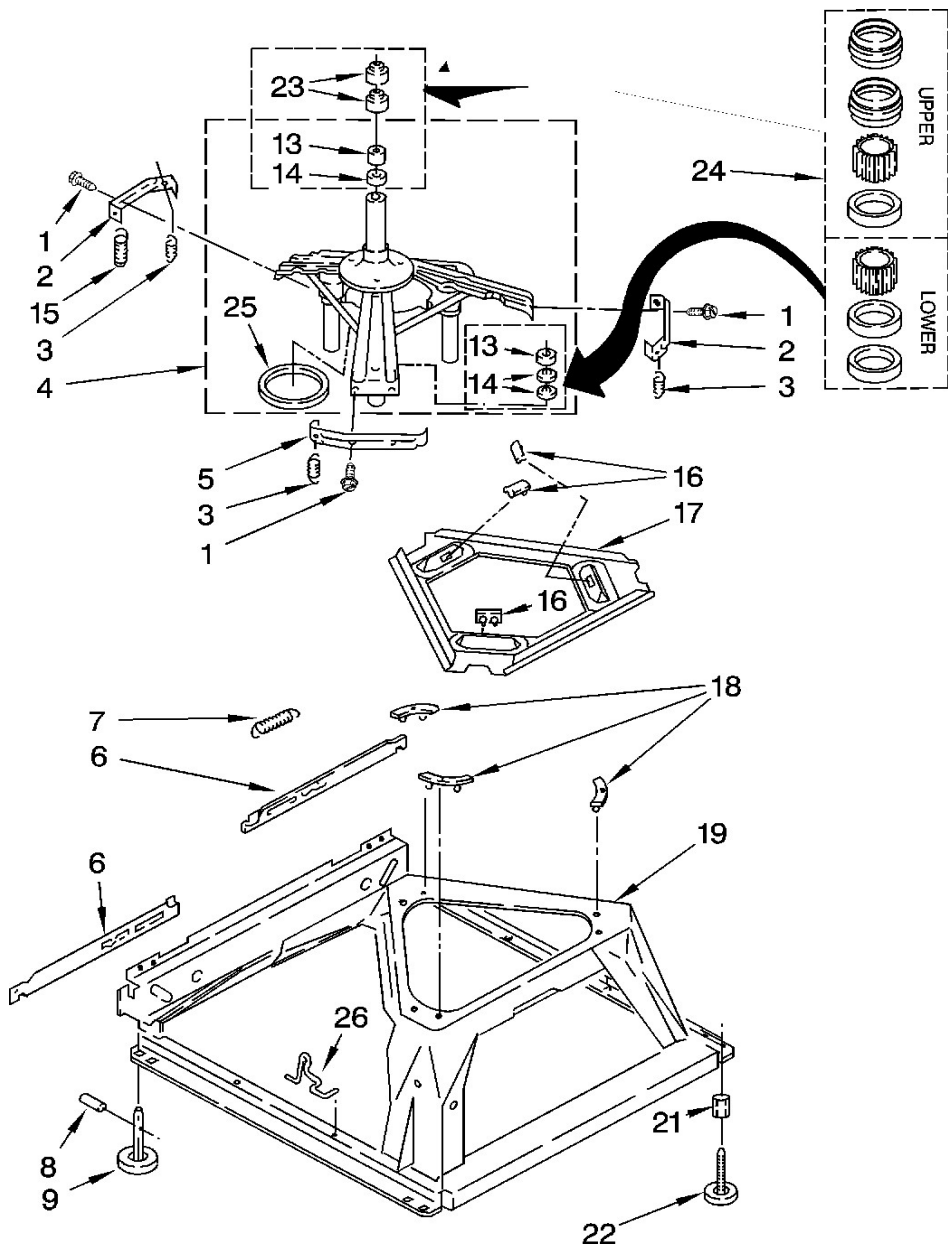

Distribuidor Autorizado

SurteRápido.com

Venta de Refacciones
Electrodomesticas

Lavadora Whirlpool 7MLBR8444PQ1