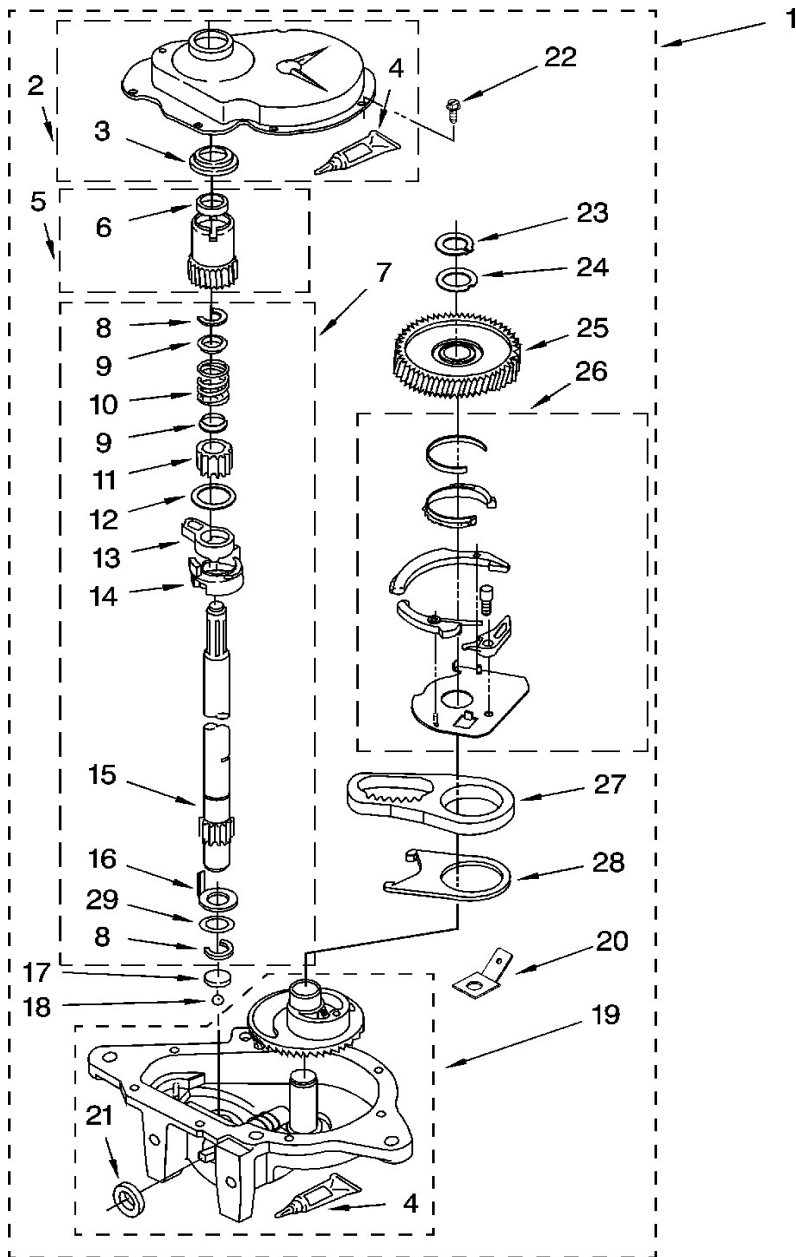

Distribuidor Autorizado

SurteRápido.com

Venta de Refacciones
Electrodomesticas

Lavadora Whirlpool 7MLBR8444PQ1