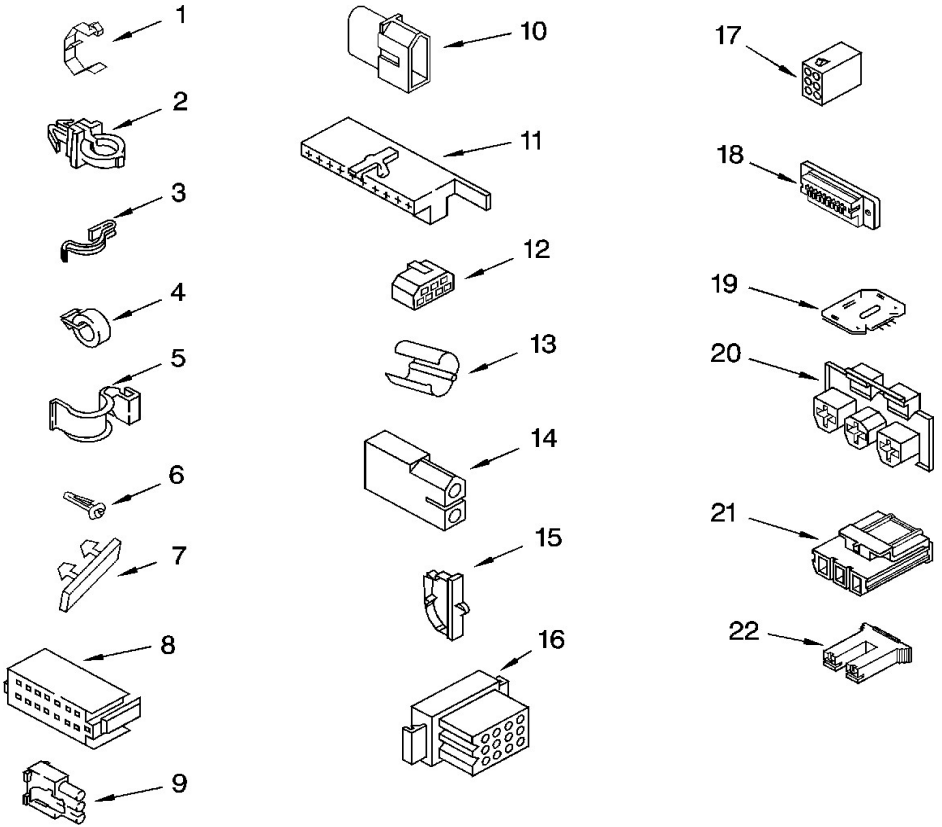

Lavadora Whirlpool 7MLBR8444PQ1