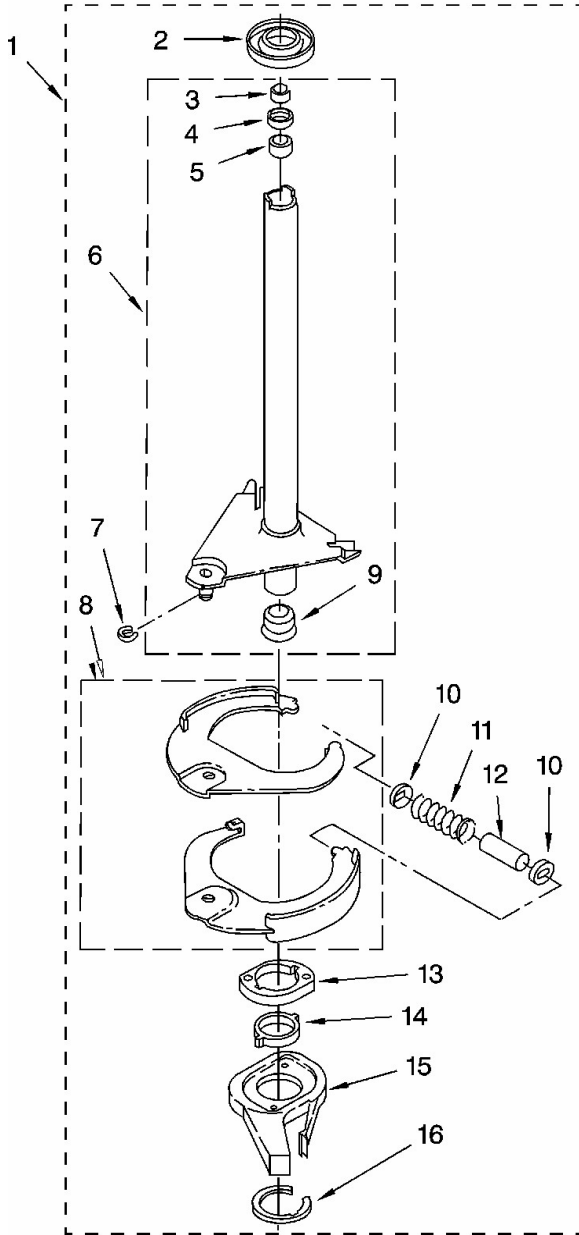

Lavadora Whirlpool 7MLBR8444PT0

Lavadora Whirlpool 7MLBR8444PT0

No. Ilus.	DESCRIPCIÓN	No. de Parte
1	Clip, Harness	3349557
2	Clip, Harness	388498
3	Clip, Harness	8528351
4	Clip, Harness	3348535
5	Clip, Harness	90016
6	Clip, Harness	8281256
7	Retainer, (Suds Models)	389379
8	Timer, Block Disconnect (White)	3948614
9	Timer, Block Disconnect (Black)	352089
10	Receptacle, Terminal (3-Way) (Lid Switch) (Use Term.94613) Or 94	62889
11	Plug, Terminal (3-Way)	353424
12	Block, Disconnect (Motor 2 Speed)	62505
13	Block, Disconnect (Use Term. 352088)	3347243
14	Protector	63523
15	Connector (2-Way) (Use Term.94614)	717252
16	Clip, Harness	3352944
17	Block, Disconnect (12-Way) (Timer)	3390423
18	Receptacle (6-Way) (Use Term. 94613)	3347730
19	Connector, Etc	3349494
20	E.T.C. Control	3955728
21	Connector (T.P.A.) (3-Circuit)	3948617
22	Connector (Pressure Switch)	3360056
23	Block, Connector (Cold Valve)	3354925
24	Block, Connector (Hot Valve)	3354926

Lavadora Whirlpool 7MLBR8444PT0

Lavadora Whirlpool 7MLBR8444PT0

No. Ilus.	DESCRIPCIÓN	No. de Parte
1	Brake And Drive Tube (Complete)	285792
2	Ring, Thrust	62658
3	Seal, Oil	91939
4	Seal, Drive Tube	356427
5	Spacer, Drive Tube	356937
6	Tube, Basket Drive (Includes 3, 4, 5, 9)	64208
7	Ring, Retaining	64035
8	Brake Shoe	285438
9	“T” Bearing, Spin Tube	62703
10	Cap, Brake Spring (2)	285658
11	Spring, Brake	62647
12	Sleeve, Brake Spring	285658
13	Cam, Brake Release	661516
14	Sleeve, Cam	63022
15	Driver, Brake Cam	285790
16	Ring, Retaining	90368