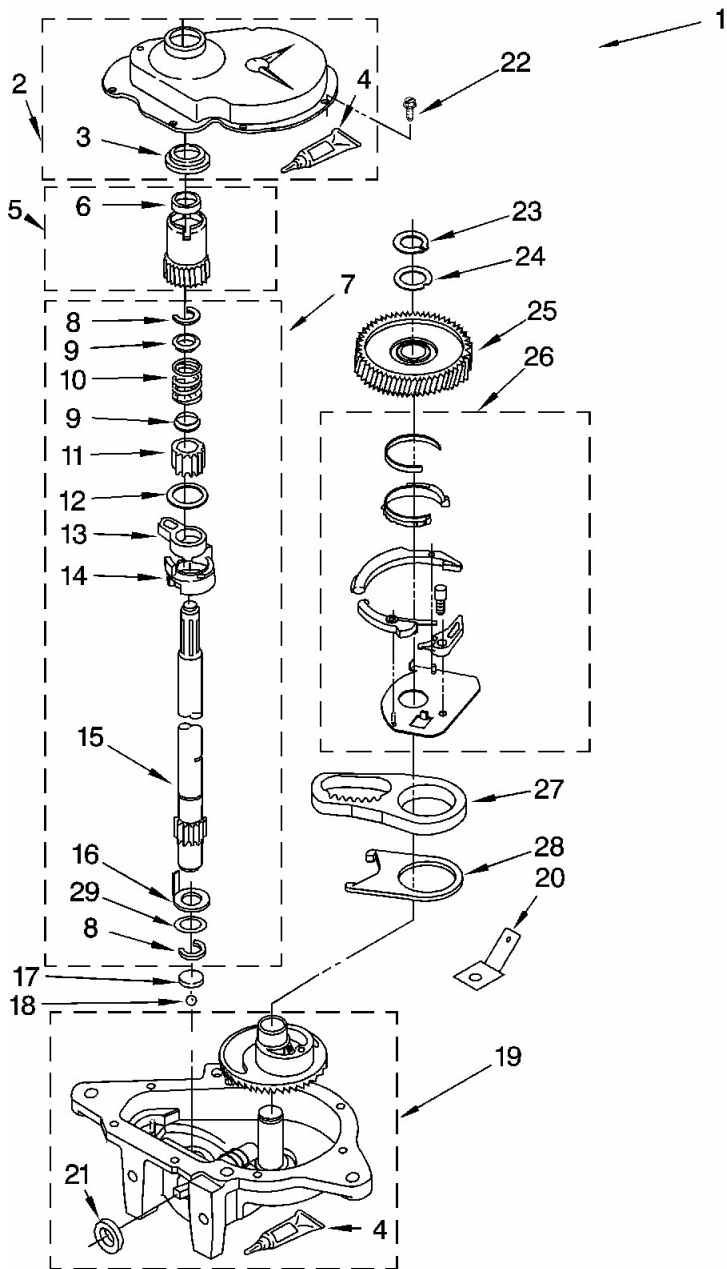

Distribuidor Autorizado

SurteRápido.com

Venta de Refacciones
Electrodomesticas

Lavadora Whirlpool 7MLBR8444PT0