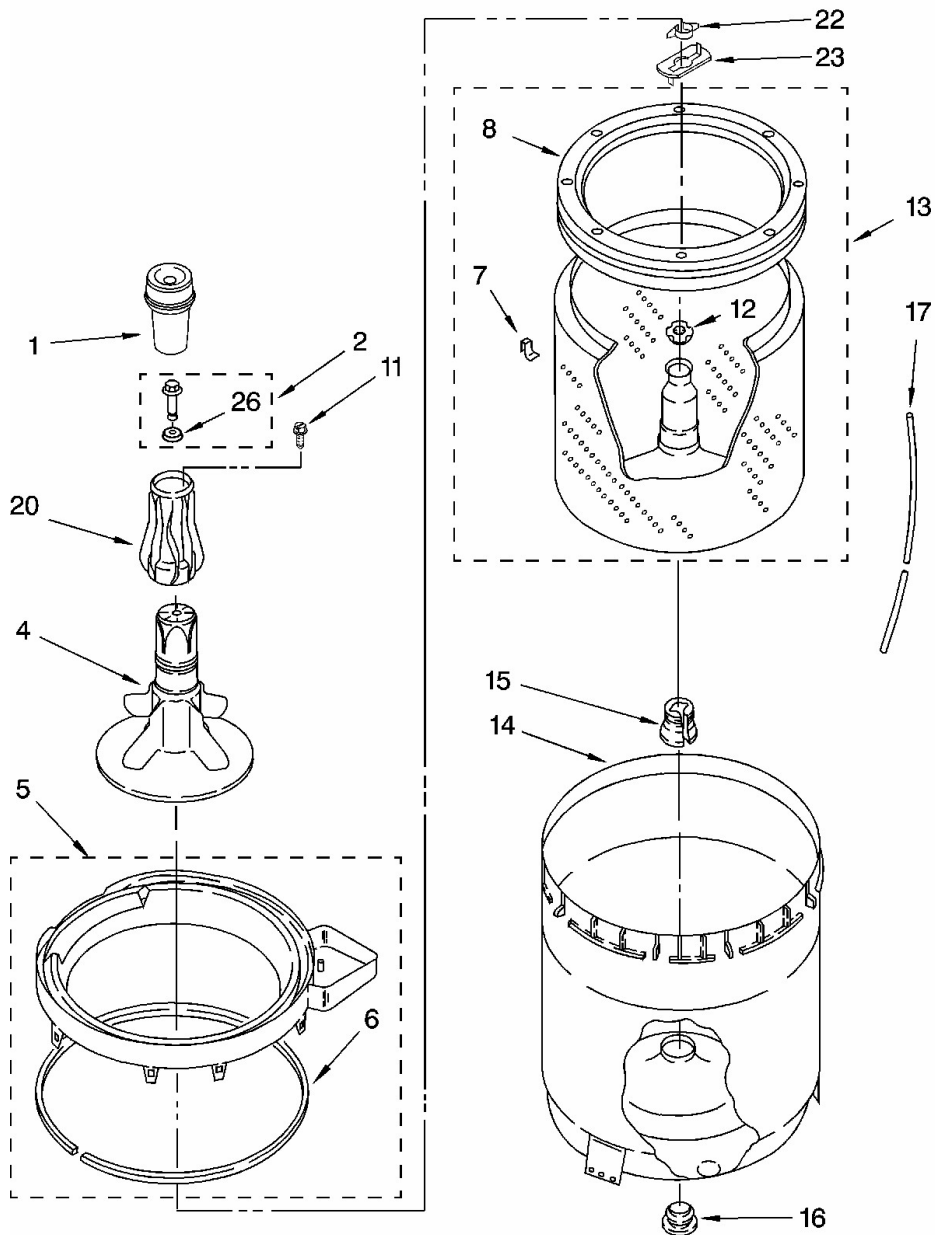

Lavadora Whirlpool 7MLBR8444PT0

No. Ilus.	DESCRIPCIÓN	No. de Parte
25	Edge Protector	3367669
26	Assembly, Drain Hose	8317940
27	Clamp, Hose	356138
28	Capacitor	661606
29	Screw, 10-16 x 3/8	9420601
30	Clamp, Hose	616099
31	Clamp, Hose	285655
32	Hose, Pump To Tub	285871
36	Screw, Timer Mounting	3400818
37	Screw, Ground	3179795
39	Panel, Console (White)	8539613
	Panel, Console (Biscuit)	8539635
41	Clip, Grounding	357572
44	Knob, Timer (White)	8271345
	Knob, Timer (Biscuit)	8544944
45	Dial, Timer (White)	8271351
	Dial, Timer (Biscuit)	8544948
47	Knob, Control (White)	8271339
	Knob, Control (Biscuit)	8544936
49	Screw, 8-18 x 1.25 (Panel to Top)	388326
50	Screw, Ground	3351614
51	Cap, End (R.H.) (White)	279962
	Cap, End (R.H.) (Biscuit)	8314851
55	Clamp, Drain Hose	3357331
58	Shield, Inlet Valve	8314879
59	Clip, Harness	8528351
60	Harness, Wiring	3956739

Distribuidor Autorizado

SurteRápido.com

Venta de Refacciones
Electrodomesticas

Lavadora Whirlpool 7MLBR8444PTO

Lavadora Whirlpool 7MLBR8444PTO

No. Ilus.	DESCRIPCIÓN	No. de Parte
1	Dispenser	63580
2	Screw & Washer (5/16-24 x 1)	285009
4	Agitator	64214
5	Tub Ring	3360611
6	Gasket, Tub Ring	3359586
7	Clip, Balance Ring (8)	8519815
8	Balance Ring	3956205
11	Screw (2)	63027
12	Nut, Spanner	21366
13	BASKET	3956207
14	Tub	63125
15	Block, Basket Drive	389140
16	Gasket, Centerpost	383727
17	Hose, Pressure Switch	353244
20	Extention, Agitator	64210
22	Clip, Agitator	3354845
23	Washer, Agitator	3355921
26	Washer	3949550