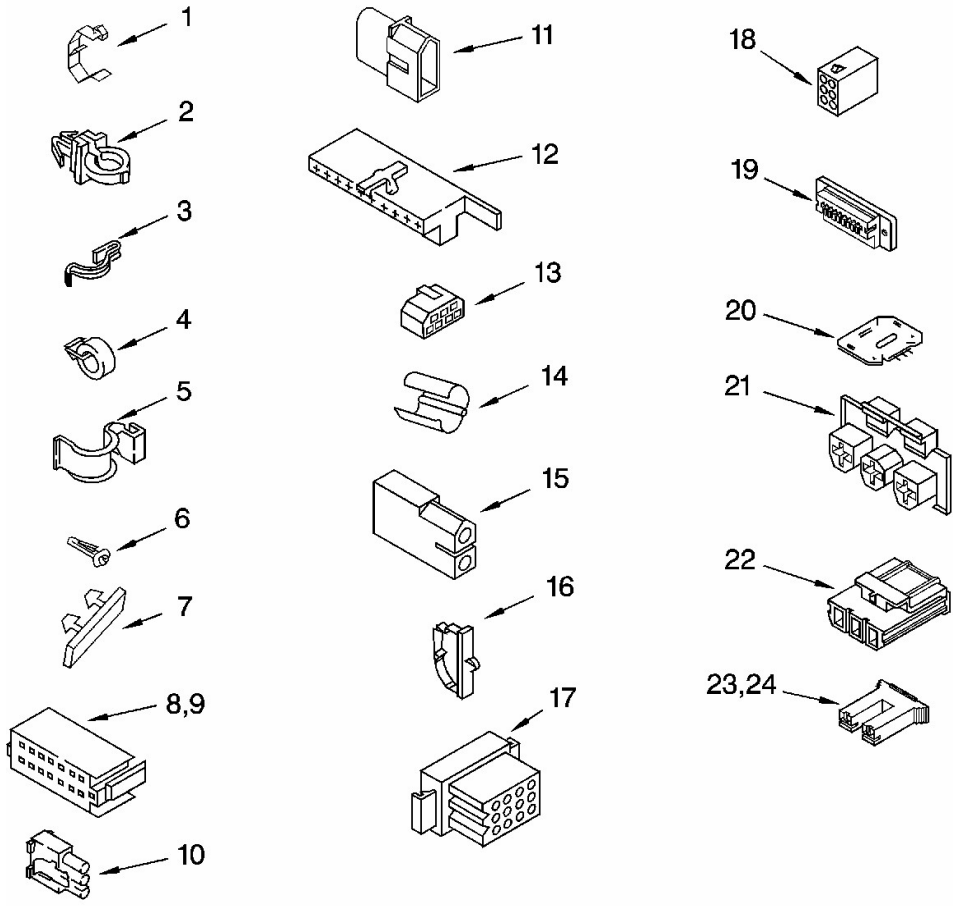

Distribuidor Autorizado

SurteRápido.com

Venta de Refacciones
Electrodomesticas

Lavadora Whirlpool 7MLBR8444PTO

Lavadora Whirlpool 7MLBR8444PT0

No.Illus.	DESCRIPCIÓN	No. de Parte
1	Screw, Bracket Mounting (10-32 x 5/8)	3400076
2	Bracket, Spring Outer (2)	64067
3	Spring (3)	63907
4	Support & Brake, Tub	3362087
5	Bracket, Spring Outer (L.F.)	64065
6	Link, Leveling Mechanism (2)	63138
7	Spring, Leveling Mechanism	8316845
8	Pin, Knurled	62837
9	Foot, Rear (2)	285244
13	Bearing, Centerpost (2)	359398
14	Seal, Centerpost (3)	359449
15	Spring, Counterweight	388492
16	Pad, Plate	285219
17	Plate, Suspension (Includes Illus. 16)	3946509
18	Pad, Base	285744
19	Base Assemb (6, 7, 8, 9, 16, 17, 18 26)	285459
21	Nut, Lock (3/8-16) (2)	3359452
22	Foot, Front (2)	389102
23	Seal, Centerpost (2)	356934
24	Centerpost Bearing(Inc Illus.13,14,23)	285203
25	Ring, Sound Deadening	63134
26	Retainer, Suspension Spring	63806

Lavadora Whirlpool 7MLBR8444PT0

Lavadora Whirlpool 7MLBR8444PT0

No. Ilus.	DESCRIPCIÓN	No. de Parte
1	Clip, Harness	3349557
2	Clip, Harness	388498
3	Clip, Harness	8528351
4	Clip, Harness	3348535
5	Clip, Harness	90016
6	Clip, Harness	8281256
7	Retainer, (Suds Models)	389379
8	Timer, Block Disconnect (White)	3948614
9	Timer, Block Disconnect (Black)	352089
10	Receptacle, Terminal (3-Way) (Lid Switch) (Use Term.94613) Or 94	62889
11	Plug, Terminal (3-Way)	353424
12	Block, Disconnect (Motor 2 Speed)	62505
13	Block, Disconnect (Use Term. 352088)	3347243
14	Protector	63523
15	Connector (2-Way) (Use Term.94614)	717252
16	Clip, Harness	3352944
17	Block, Disconnect (12-Way) (Timer)	3390423
18	Receptacle (6-Way) (Use Term. 94613)	3347730
19	Connector, Etc	3349494
20	E.T.C. Control	3955728
21	Connector (T.P.A.) (3-Circuit)	3948617
22	Connector (Pressure Switch)	3360056
23	Block, Connector (Cold Valve)	3354925
24	Block, Connector (Hot Valve)	3354926