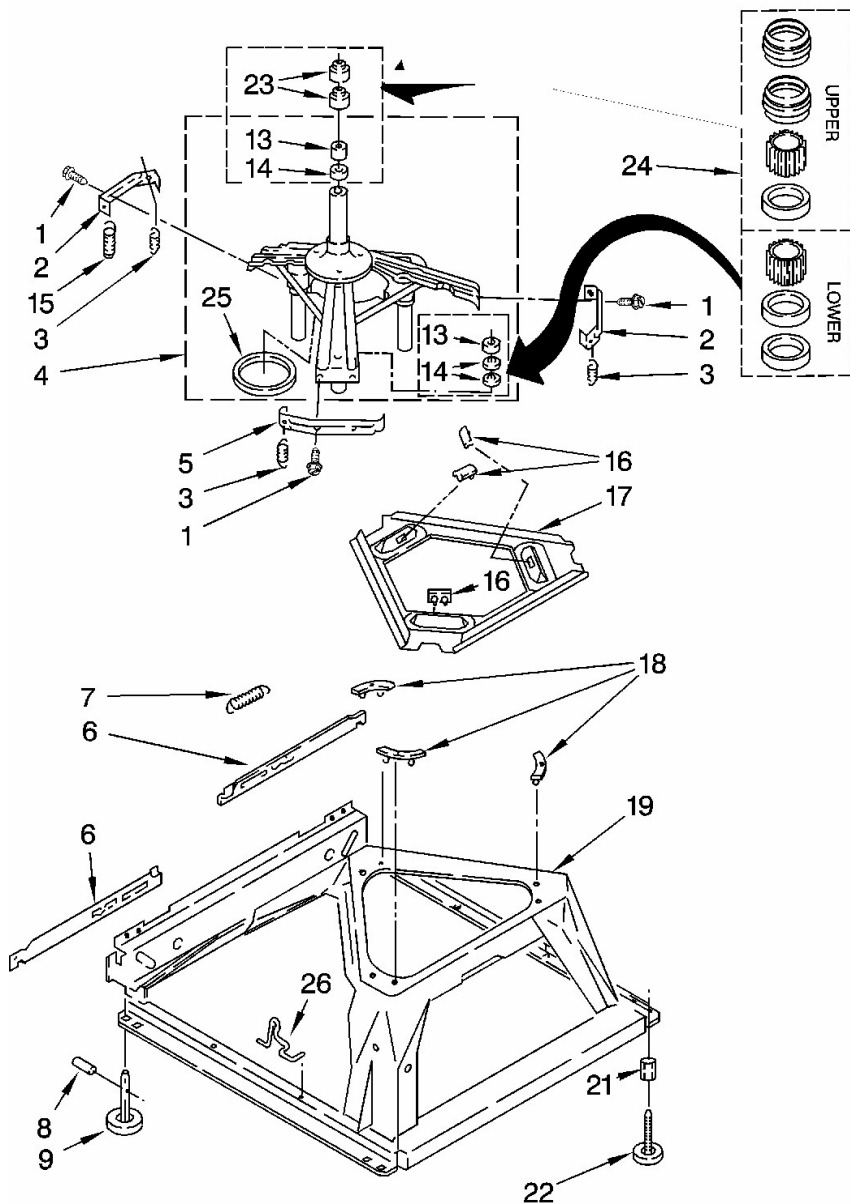

Distribuidor Autorizado

SurteRápido.com

Venta de Refacciones
Electrodomesticas

Lavadora Whirlpool 7MLBR8444PTO

Lavadora Whirlpool 7MLBR8444PT0

No.Illus.	DESCRIPCIÓN	No. de Parte
1	Screw, Bracket Mounting (10-32 x 5/8)	3400076
2	Bracket, Spring Outer (2)	64067
3	Spring (3)	63907
4	Support & Brake, Tub	3362087
5	Bracket, Spring Outer (L.F.)	64065
6	Link, Leveling Mechanism (2)	63138
7	Spring, Leveling Mechanism	8316845
8	Pin, Knurled	62837
9	Foot, Rear (2)	285244
13	Bearing, Centerpost (2)	359398
14	Seal, Centerpost (3)	359449
15	Spring, Counterweight	388492
16	Pad, Plate	285219
17	Plate, Suspension (Includes Illus. 16)	3946509
18	Pad, Base	285744
19	Base Assemb (6, 7, 8, 9, 16, 17, 18 26)	285459
21	Nut, Lock (3/8-16) (2)	3359452
22	Foot, Front (2)	389102
23	Seal, Centerpost (2)	356934
24	Centerpost Bearing(Inc Illus.13,14,23)	285203
25	Ring, Sound Deadening	63134
26	Retainer, Suspension Spring	63806

Lavadora Whirlpool 7MLBR8444PT0

Lavadora Whirlpool 7MLBR8444PT0

No. Ilus.	DESCRIPCIÓN	No. de Parte
1	Clip, Harness	3349557
2	Clip, Harness	388498
3	Clip, Harness	8528351
4	Clip, Harness	3348535
5	Clip, Harness	90016
6	Clip, Harness	8281256
7	Retainer, (Suds Models)	389379
8	Timer, Block Disconnect (White)	3948614
9	Timer, Block Disconnect (Black)	352089
10	Receptacle, Terminal (3-Way) (Lid Switch) (Use Term.94613) Or 94	62889
11	Plug, Terminal (3-Way)	353424
12	Block, Disconnect (Motor 2 Speed)	62505
13	Block, Disconnect (Use Term. 352088)	3347243
14	Protector	63523
15	Connector (2-Way) (Use Term.94614)	717252
16	Clip, Harness	3352944
17	Block, Disconnect (12-Way) (Timer)	3390423
18	Receptacle (6-Way) (Use Term. 94613)	3347730
19	Connector, Etc	3349494
20	E.T.C. Control	3955728
21	Connector (T.P.A.) (3-Circuit)	3948617
22	Connector (Pressure Switch)	3360056
23	Block, Connector (Cold Valve)	3354925
24	Block, Connector (Hot Valve)	3354926