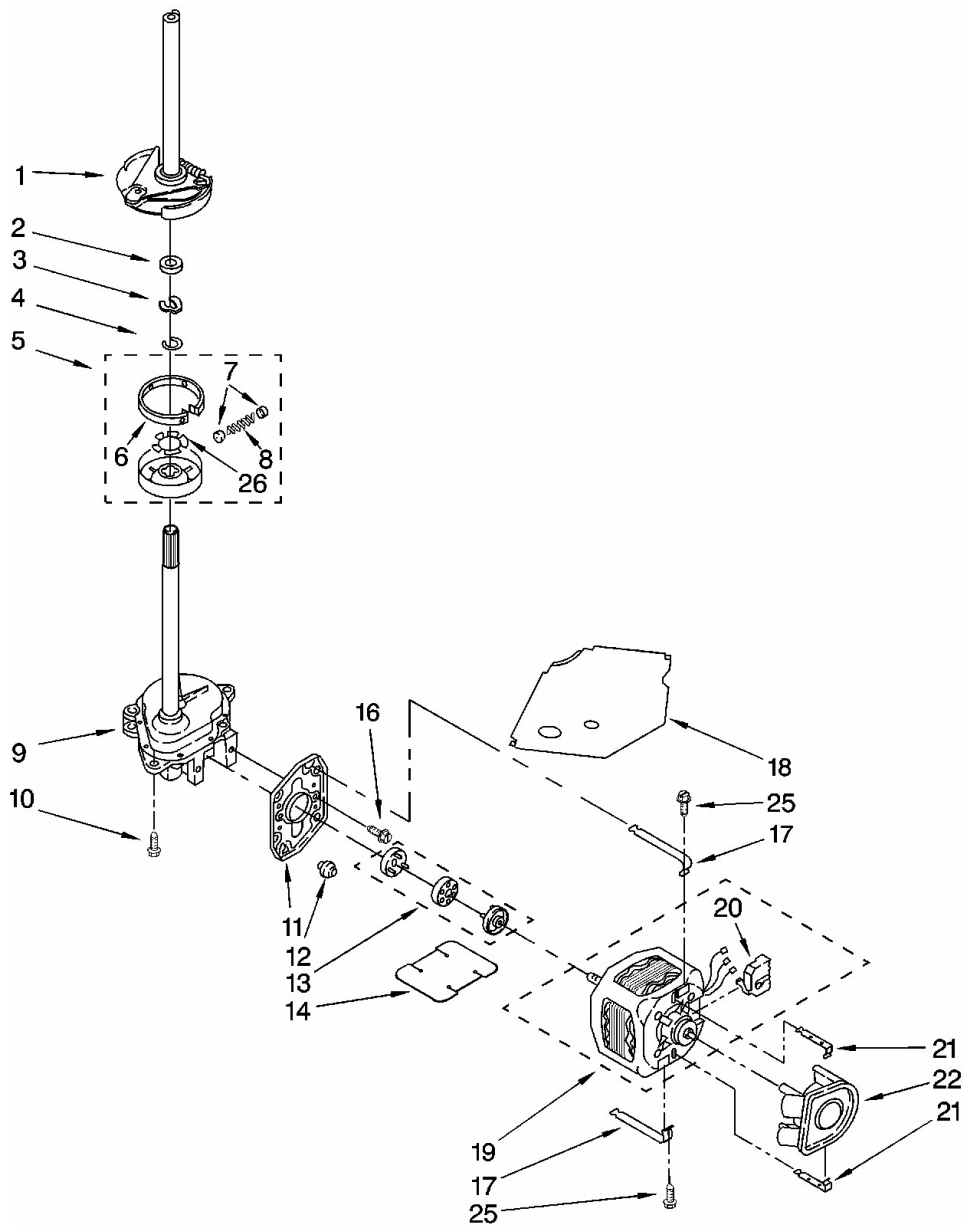

Distribuidor Autorizado

SurteRápido.com

Venta de Refacciones
Electrodomesticas

Lavadora Whirlpool 7MLBR8444PT0