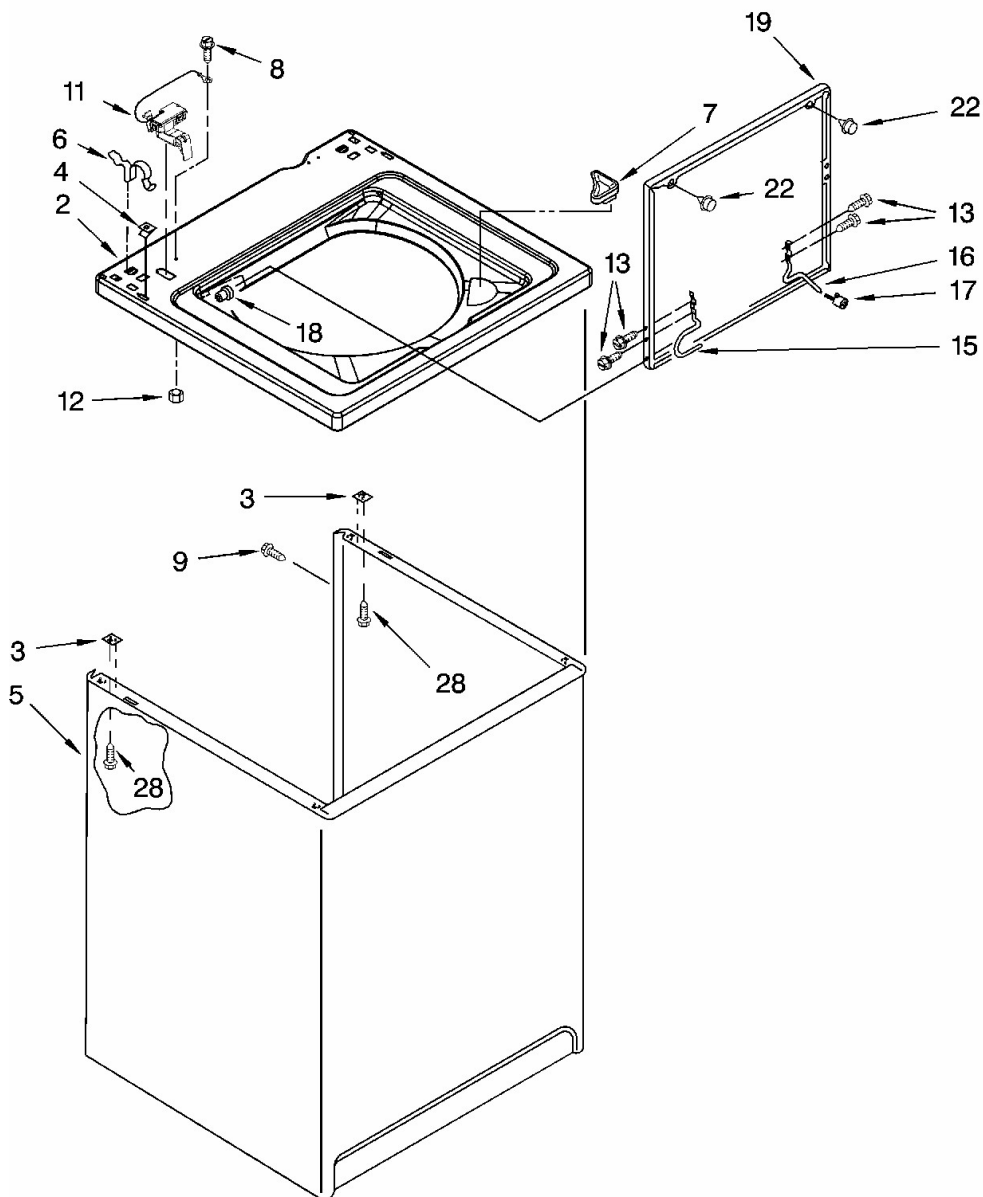

Distribuidor Autorizado

SurteRápido.com

Venta de Refacciones
Electrodomesticas

Lavadora Whirlpool 7MLBR8444PT0