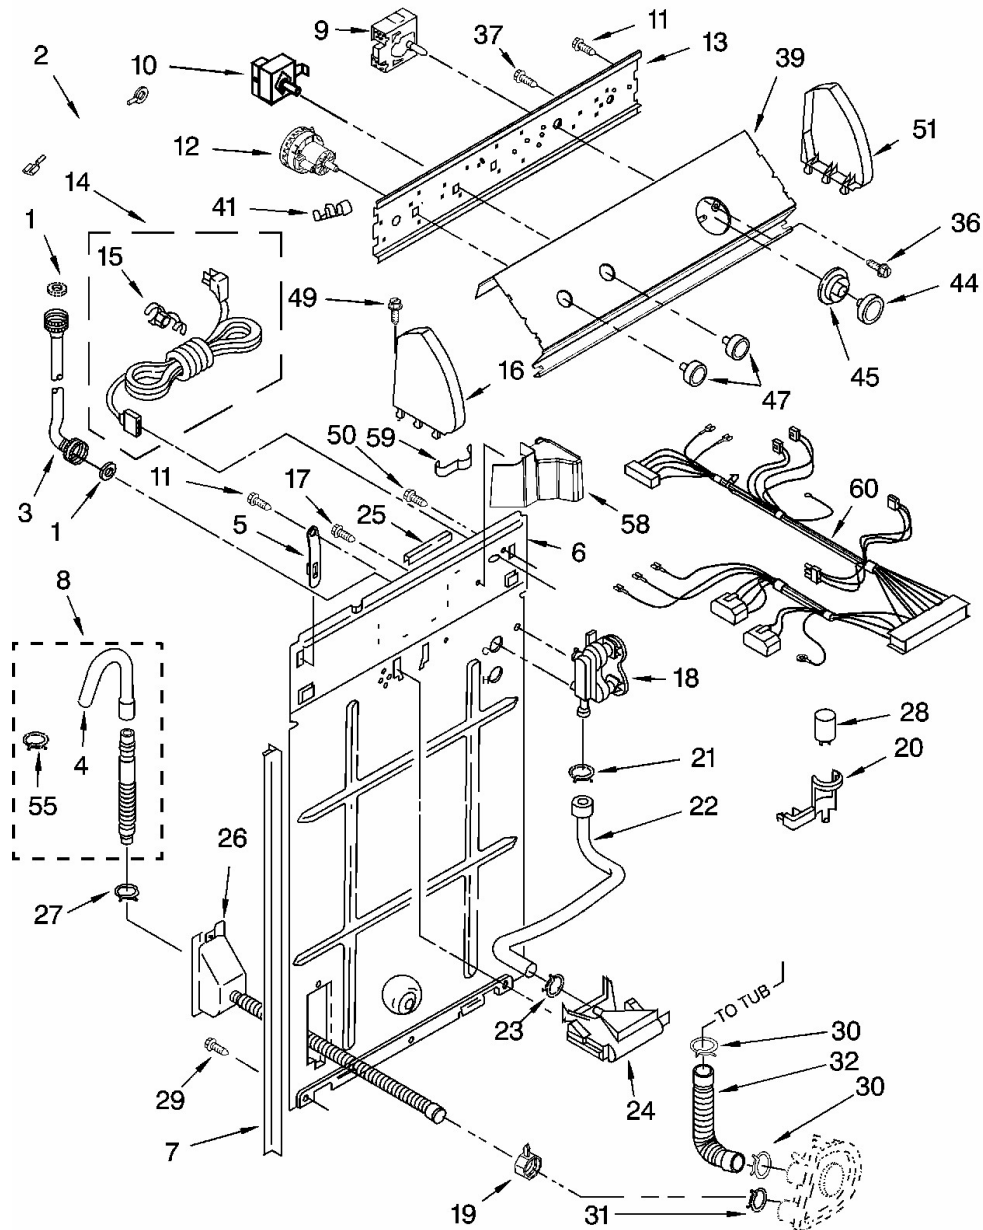

Distribuidor Autorizado

SurteRápido.com

Venta de Refacciones
Electrodomesticas

Lavadora Whirlpool 7MLBR8444PTO

Lavadora Whirlpool 7MLBR8444PTO

No. Ilus.	DESCRIPCIÓN	No. de Parte
1	Washer, Water Inlet Hose (4)	16123
2	Wire, Ground	3395559
3	Hose, Water Inlet (Red)	89503
	Hose, Water Inlet (Blue)	89503
4	Nozzle-Drain Hose	3357027
5	Strap, Console (2)	8318255
6	Panel, Rear	8318407
7	Pad, Rear Panel	62747
8	Hose, Drain (4 Ft.)	285664
	Hose, Drain (9 Ft.) (Not Included)	285666
	Extension, Drain Hose (21 Inches)	285702
9	Timer, Control (50 Hz.)	3951603
10	Switch, Water Temperature	661614
11	Screw, 8-18 x 3/8	90767
12	Switch, Water Level	3366847
13	Bracket, Control	3948814
14	Cord, Power	8532158
15	Strain Relief, Power Cord	285777
16	Cap, End (L.H.) (White)	279962
	Cap, End (L.H.) (Biscuit)	8314852
17	Screw, 8-18 x 1/2	9740848
18	Valve, Water Mixing	3952164
19	Clamp, Hose	3976395
20	Clip, Capacitor	8318201
21	Clamp, Hose	596669
22	Hose, Vacuum Break	62662
23	Clamp, Hose	596669
24	Break, Vacuum	3347034

Lavadora Whirlpool 7MLBR8444PT0

No. Ilus.	DESCRIPCIÓN	No. de Parte
25	Edge Protector	3367669
26	Assembly, Drain Hose	8317940
27	Clamp, Hose	356138
28	Capacitor	661606
29	Screw, 10-16 x 3/8	9420601
30	Clamp, Hose	616099
31	Clamp, Hose	285655
32	Hose, Pump To Tub	285871
36	Screw, Timer Mounting	3400818
37	Screw, Ground	3179795
39	Panel, Console (White)	8539613
	Panel, Console (Biscuit)	8539635
41	Clip, Grounding	357572
44	Knob, Timer (White)	8271345
	Knob, Timer (Biscuit)	8544944
45	Dial, Timer (White)	8271351
	Dial, Timer (Biscuit)	8544948
47	Knob, Control (White)	8271339
	Knob, Control (Biscuit)	8544936
49	Screw, 8-18 x 1.25 (Panel to Top)	388326
50	Screw, Ground	3351614
51	Cap, End (R.H.) (White)	279962
	Cap, End (R.H.) (Biscuit)	8314851
55	Clamp, Drain Hose	3357331
58	Shield, Inlet Valve	8314879
59	Clip, Harness	8528351
60	Harness, Wiring	3956739