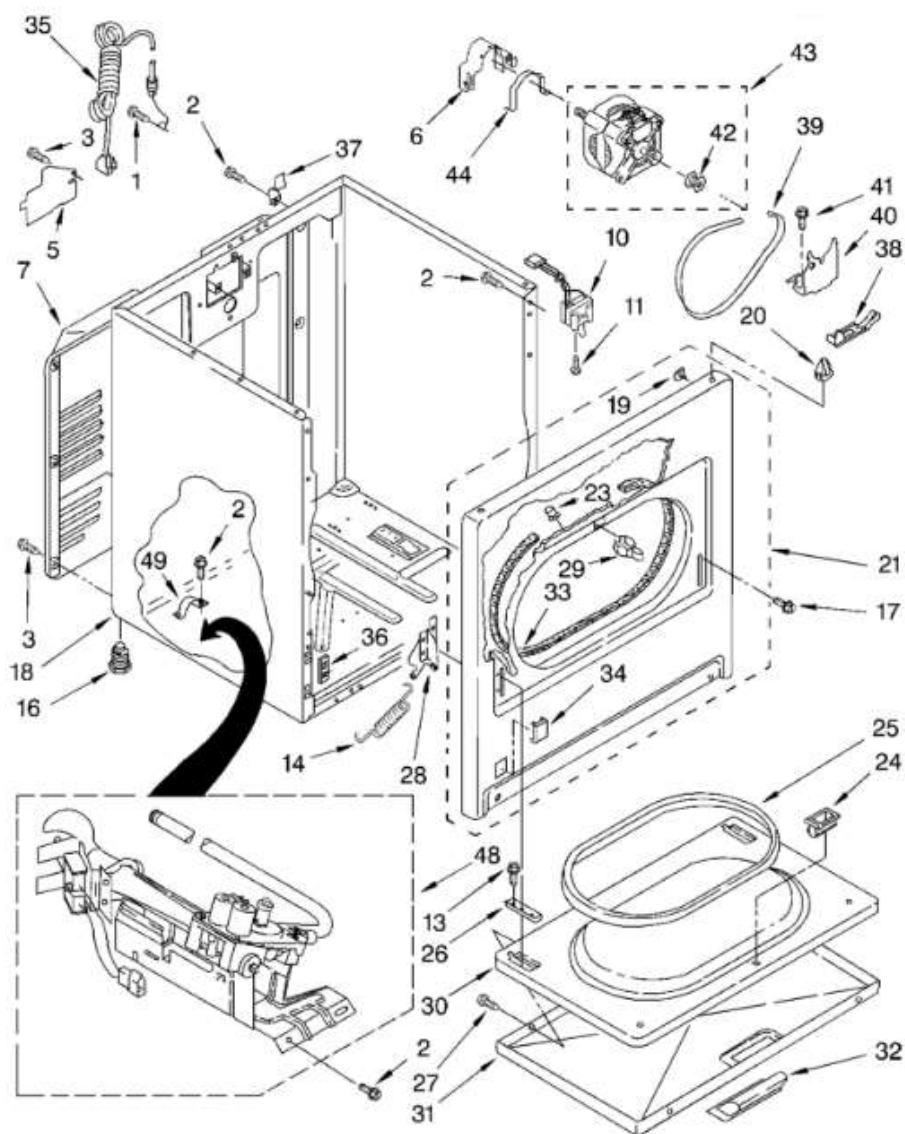

7MLGC9545JQ4

7MLGC9545JQ4

1	WB1X1130	SCREW,GROUNDING
2	WP681414	SCREW
3	WP693995	SCREW
5	WP3396795	COVER,TERMINAL BLOCK
6	WP3404162	CLAMP,MOTOR (WITH SHIELD)
7	280043	Panel,Rear
10	WP3406107	SWITCH,DOOR
11	WP3395530	SCREW
13	WP308685	SCREW
14	WPW10041960	Spring,Door (2)
16	49621	FOOT,OPTIONAL (EXTENDED LENGTH PACKAGE OF 2) (NOT INCLUDED)
16	49621	FOOT,DRYER
17	486146	SCREW
18	8533643	CABINET (WHITE)
19	WP98234	CLIP,GROUND
20	WP18776	Locator,Top
21	3395197	PANEL,FRONT (WHITE)
23	279220	CLIP,FELT PAD
24	WP3389441	ASSEMBLY,DOOR CATCH
25	WP3390731	Seal,Door
26	337189	CLIP,HINGE
27	WP694091	SCREW
28	WP8066056	HINGE,DOOR (RIGHT)
28	WP8066057	HINGE,DOOR (LEFT)
29	279570	STRIKE,DOOR
30	WP695737	DOOR,REAR
31	WP3393549	DOOR,FRONT (WHITE)
32	WP348721	Handle,Door