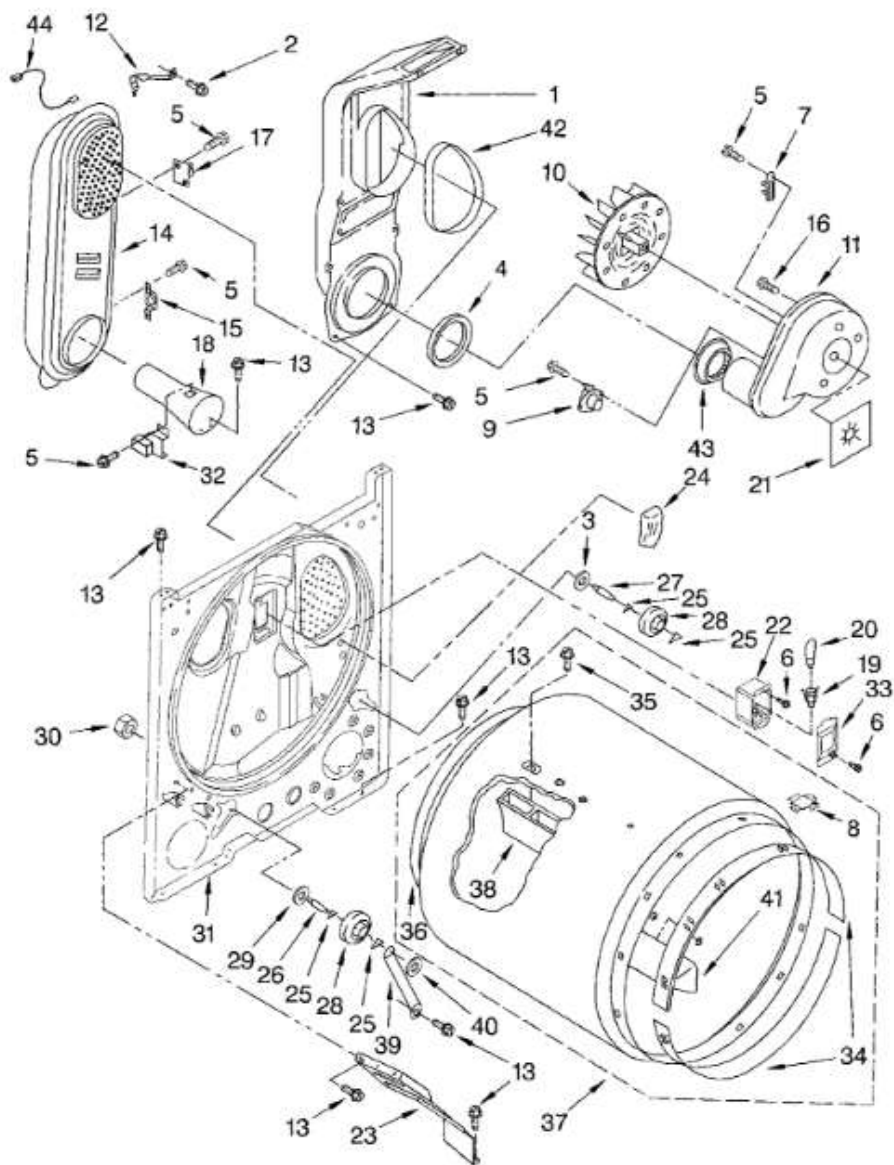

7MLGC9545JQ4

7MLGC9545JQ4

1	WP348368	ASSEMBLY,LINT CHUTE
2	WP489463	SCREW
3	WP3388703	WASHER
4	WP347139	SEAL,LINT CHUTE
5	WP90767	SCREW
6	WP488729	SCREW
7	WP3392519	FUSE,THERMAL (91C)
8	8066086	PLUG,DRUM HOLE
9	WP8318268	THERMOSTAT
10	WP694089	WHEEL,BLOWER
11	WP8577230	Housing,Blower
12	279771	CLIP,HEATER BOX
13	WP681414	SCREW
14	279980	BOX,HEATER (96C)
15	WPW10423382	Thermostat,205 F (96C)
16	WP488729	SCREW
17	W10480709	Kit,Thermal Cut-Off (Includes Illus. 15)
18	WP8066049	FUNNEL,BURNER LIGHT
19	WPW10136369	Socket,Assembly
20	WP22002263	BULB,LIGHT
21	WP3394196	Seal,Blower
22	3977373	BRACKET,DRUM LIGHT
23	3406022	BRACKET,BULKHEAD CHUTE
24	W10816105	PAD,SENSOR
25	WPW10512946	WASHER,TRI RING
26	WPW10359270	SHAFT,LEFT HAND
27	WPW10359269	SHAFT,RIGHT HAND
28	349241T	Roller,Support
29	WP348197	WASHER