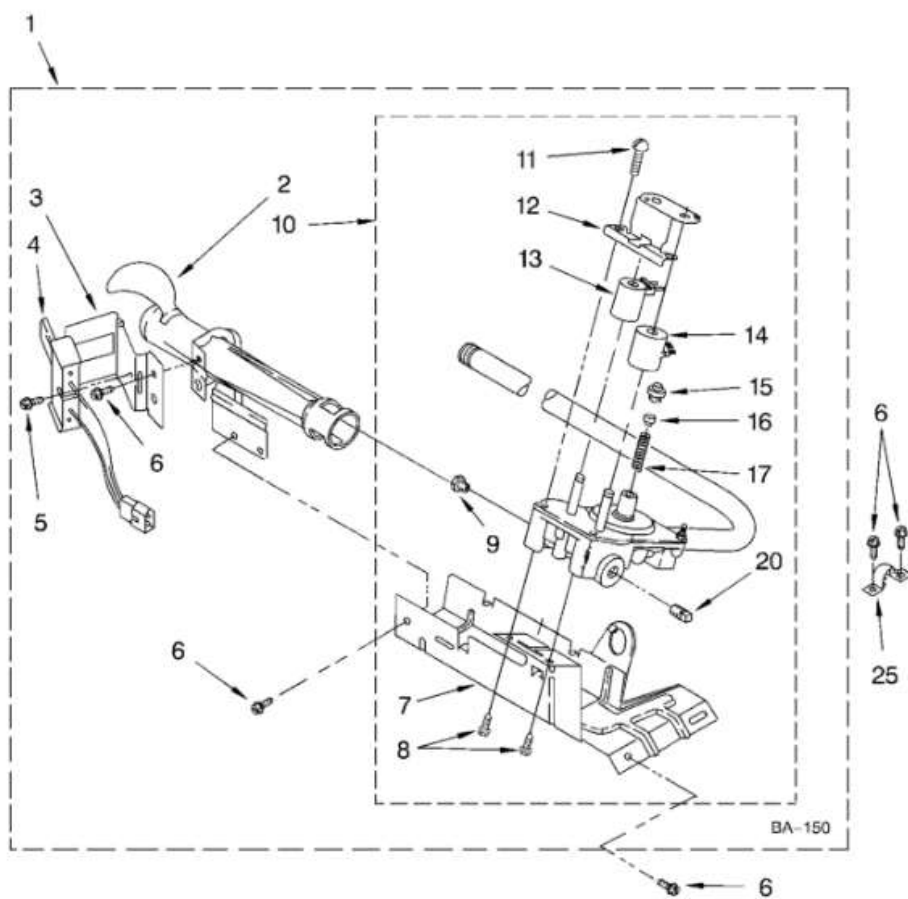

7MLGC9545JQ4

7MLGC9545JQ4

1	W10823508	BURNER ASSEMBLY (60 HZ) (TYPE 1) (WHITE RODGERS)
2	WP693140	TUBE,BURNER
3	WP694298	BRACKET,IGNITOR
4	279311	IGNITOR
5	3393909	SCREW
6	WP681414	SCREW
7	693986	BASE,BURNER
8	3387057	SCREW
9	WP229742	ORIFICE,BURNER (TYPE 4 (BUTANE))
9	WP234826	ORIFICE,BURNER (TYPE 1 (NATURAL))
9	WP234868	ORIFICE,BURNER (TYPE 4 (PROPANE))
10	WP8318277	VALVE,GAS (60 HZ)
11	694421	SCREW,COIL
12	694538	BRACKET,COIL
13	279834	COIL,60 HZ. (2 TERMINAL) (MAIN)
14	279834	COIL,60 HZ (SPLIT) (3 TERMINAL) (PILOT POSITION)
15	WP694424	LEAK,LIMITER
16	WP694423	SCREW,REGULATOR ADJUSTMENT
17	WP694422	SPRING,REGULATOR
20	239822	PLUG,PIPE
25	341029	CLAMP,PIPE
25	49572A	CONVERSION KIT (TYPE 1 AND 2) TO TYPE (4) L.P.G.
25	N/A	BEARING HOUSING/ LGS SPRING KIT - NLA

*NOTA: SI EL CODIGO DEL ARTICULO QUE NECESITA NO APARECE EN NUESTRA PAGINA WEB, ES PROBABLE QUE SEA SOBRE PEDIDO O ESTE OBSOLETO.

FAVOR DE COMUNICARSE A NUESTRAS OFICINAS PARA MAYOR INFORMACION

TELEFONOS: 83377949, 83377999 Y 83373889.