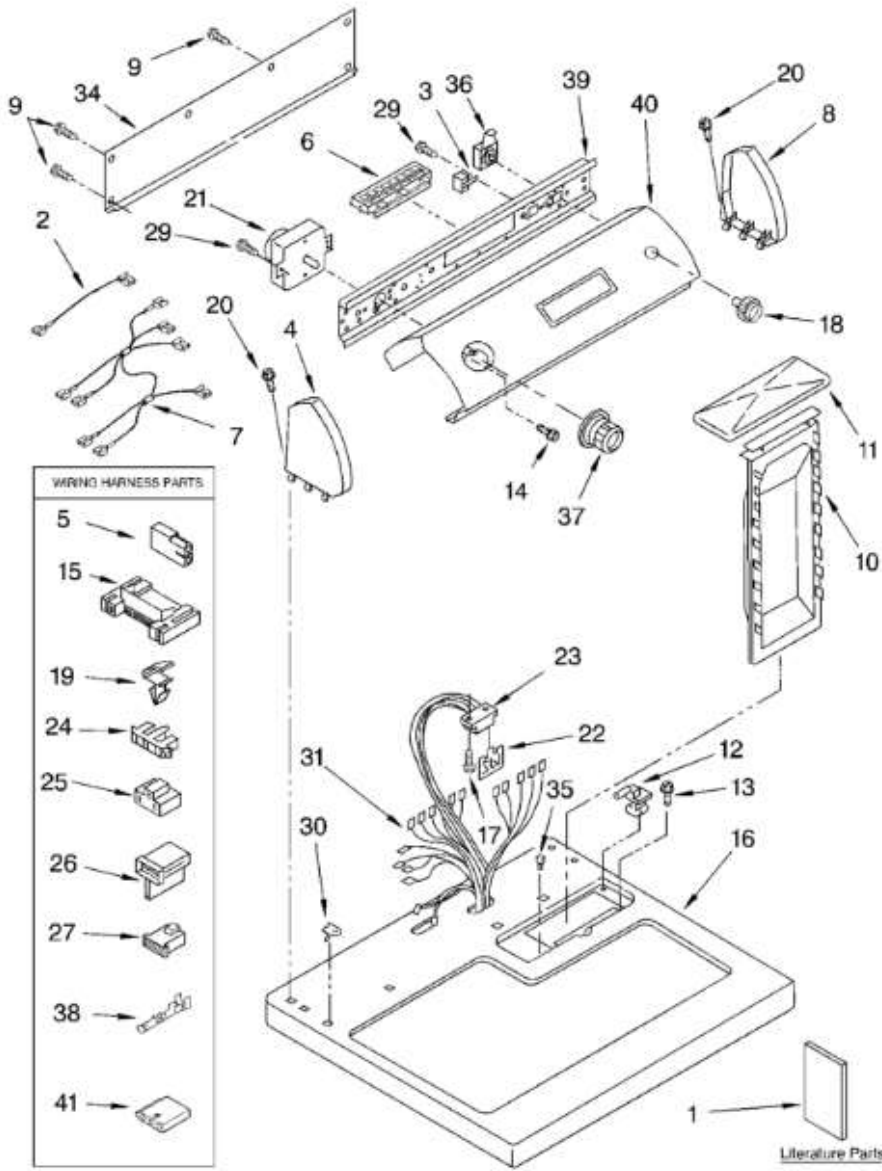

## 7MLGC9545JQ4

1	LIT3978910	Instructions,Installation
1	677818L	Do-It-Yourself Manual
1	LIT8533205	Wiring Diagram
1	LIT8543094	Use & Care Guide
1	N/A	BEARING HOUSING/ LGS SPRING KIT - NLA
2	3393811	Wire,Jumper (Violet)
2	3393812	Wire,Jumper (Blue)
3	WP694419	BUZZER,MINI
4	8271365	Cap,End (L.H.)
5	717252	PLUG,2 WAY - NLA
6	8318269	Switch,Clean Touch - NLA
7	3396032	Wire,Jumper (Guard/Signal) - NLA
8	W10820038	Cap,End (L.H.)
9	WP693995	SCREW
10	WP349639	Handle & Lint Screen Assembly
11	WP8283378	Cover,Lint Screen
12	WPW10044470	Hinge,Lint Lid (R.H.)
12	3978606	Hinge,L.H.
13	WP487240	SCREW
14	3400859	Screw,8-18 x 7/32
15	3395683	CONNECTOR,HOUSING
16	WP8521918	Top
17	WP681414	SCREW
18	3957804	Knob,Push To Start
19	WP3394427	CLIP,HARNES
20	WP388326	SCREW
21	WP8299762	Timer Assembly (60 Hz.)
22	WPW10476828	Connector
23	3391885	Connector,Edge

24	3397269	Connector-Timer
25	3401144	Connector (PTS) Relay
26	WP3403499	CONNECTOR POSITION GAS VALVE
27	WP3403498	CONNECTOR
29	WPW10139210	SCREW
30	WP357213	NUT,PUSH IN
31	8299881	Harness,Gas - NLA
34	WP8274261	PANEL,REAR
35	WP17258	Bimper,Lint Lid
36	WP3398094	SWITCH,PUSH-TO-START
37	WP3957754	Knob,Timer
38	WP94614	TERMINAL,FEMALE
39	8271426	Bracket,Control
40	3977844	Panel,Control
41	3936144	CONNECTOR,3-CIRCULT