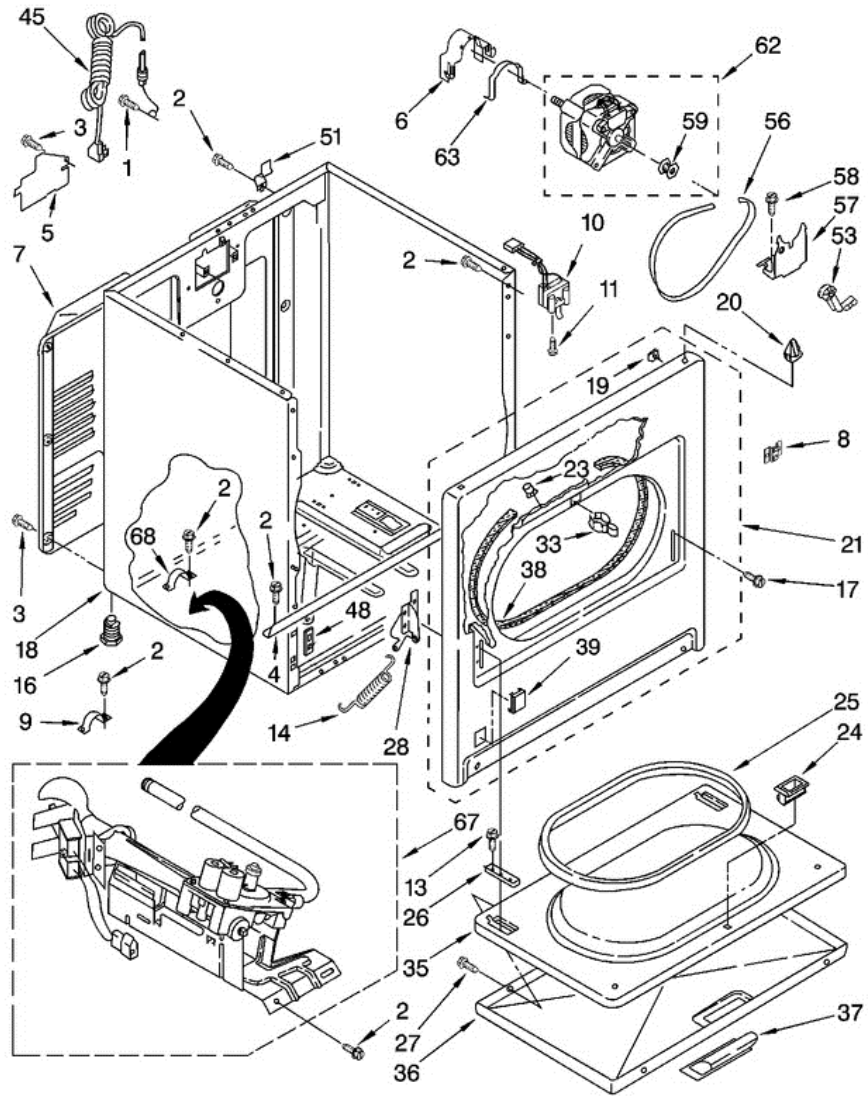

40	8544957	TIMER KNOB ASSEMBLY
41	94614	TERMINAL (FEMALE)
42	8544895	BRACKET, CONTROL
43	8564210	PANEL, CONTROL (INCLUDES ILLUS. 17)
44	3936144	CONNECTOR

7MLGC9900PW0 GABINETE