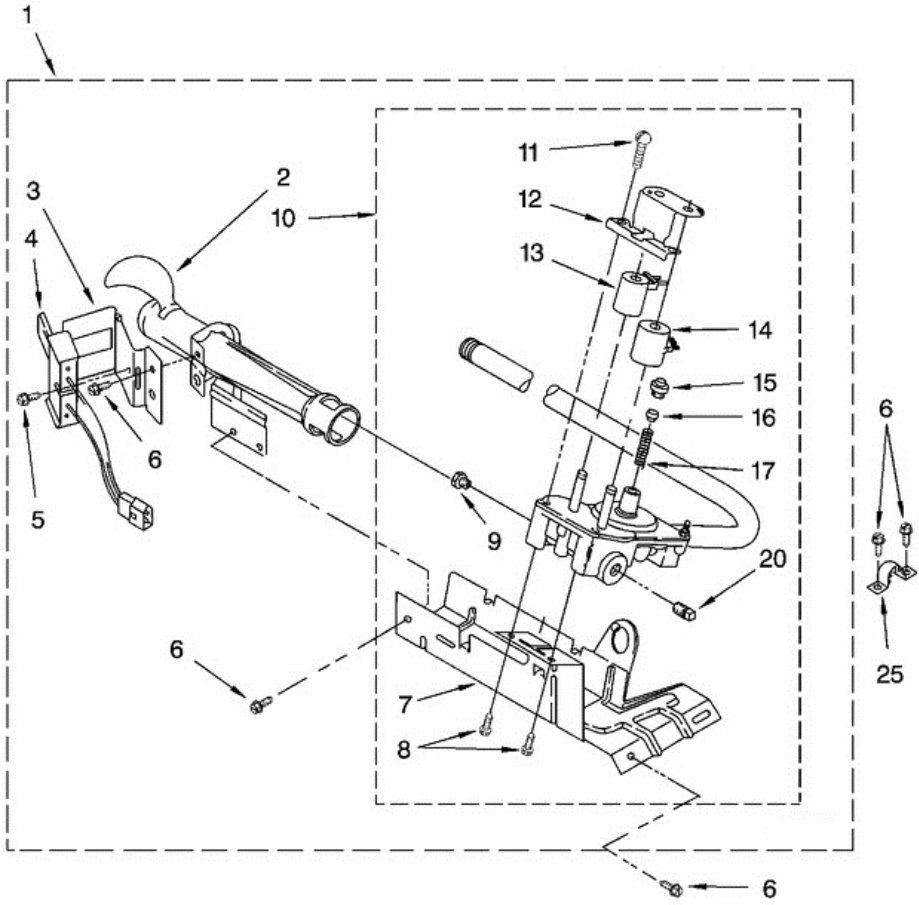

39	90296	CLIP
40	3403636	BAFFLE, DRUM (1)
41	339956	SEAL
42	696302	SHIELD, EXHAUST
43	3401707	WIRE, JUMPER

7MLGC9900PW0 QUEMADOR