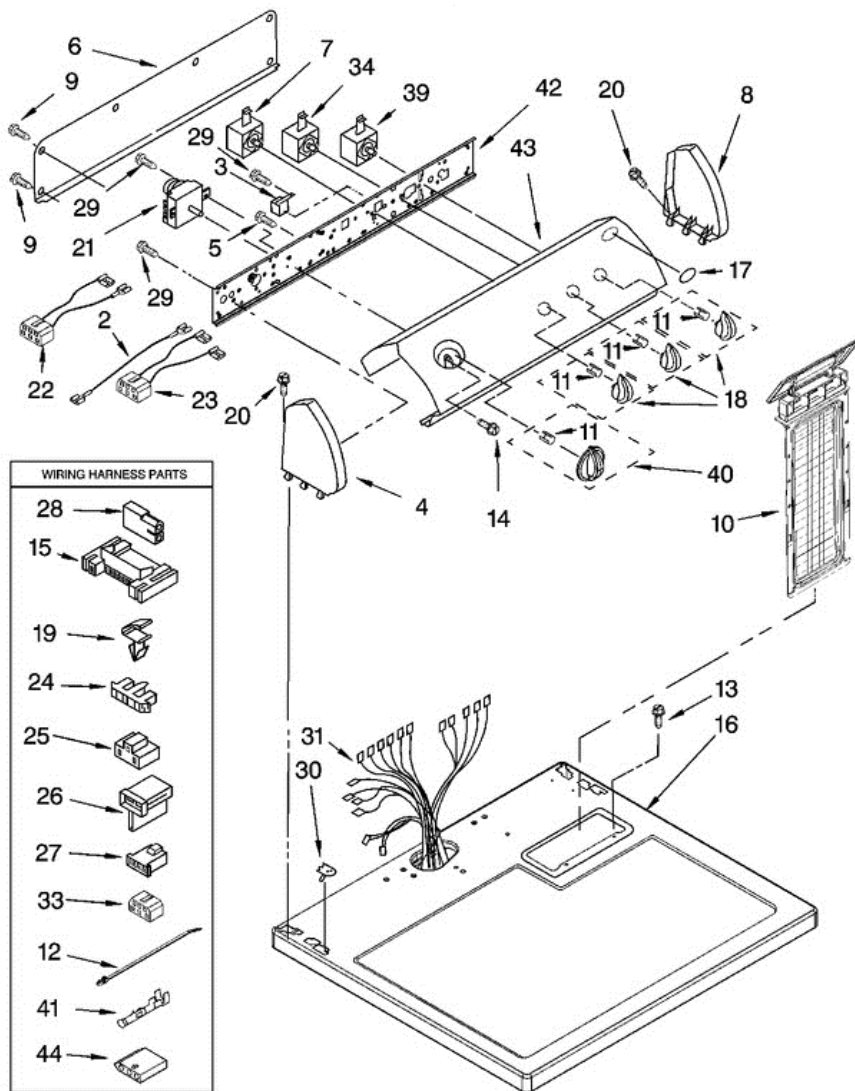

Distribuidor Autorizado

SurteRápido.com

Venta de Refacciones
Electrodomesticas

7MLGC9900PW0 TABLERO

7MLGC9900PW0 TABLERO

2	3401684	WIRE, JUMPER (BLACK)
3	694419	BUZZER, MINI
4	8271365	CAP, END (L.H.)
5	8533971	SCREW, 8-18 X 5/16
6	8274261	PANEL, REAR CONSOLE
7	3399639	SWITCH, TEMPERATURE
8	8271359	CAP, END (R.H.)
9	693995	SCREW, HEX WASHER HEAD
10	8557857	SCREEN, LINT
11	8536939	CLIP, SPRING
12	3391249	CABLE, TIE
13	688983	SCREW, 8-18 X 5/8
14	8533951	SCREW, GROUNDING
15	3395683	CONNECTOR (MOTOR)
16	8557930	TOP
17	3400985	MEDALLION
18	8544937	KNOB, CONTROL (3)
19	3394427	CLIP-HARNESS
20	388326	SCREW, CONSOLE
21	8299766	TIMER ASSEMBLY (60 HZ.)
22	3397695	WIRE, JUMPER (GUARD ON/OFF)
23	3396029	WIRE, JUMPER (TEMPERATURE)
24	3397269	CONNECTOR, TIMER
25	3401144	CONNECTOR, (PTS RELAY)
26	3403499	CONNECTOR, 2-POSITION GAS VALVE
27	3403498	CONNECTOR, 3-POSITION (GAS VALVE)
28	717252	PLUG, 2-WAY TERMINAL
29	3390646	SCREW, 8-18 X 5/16
30	357213	NUT, PUSH-IN (2)
31	8299878	HARNESS, WIRING
33	3347243	CONNECTOR 6-CIRCUIT
34	3405156	SWITCH, WRINKLE SHIELD
39	3398095	SWITCH, PUSH-TO-START