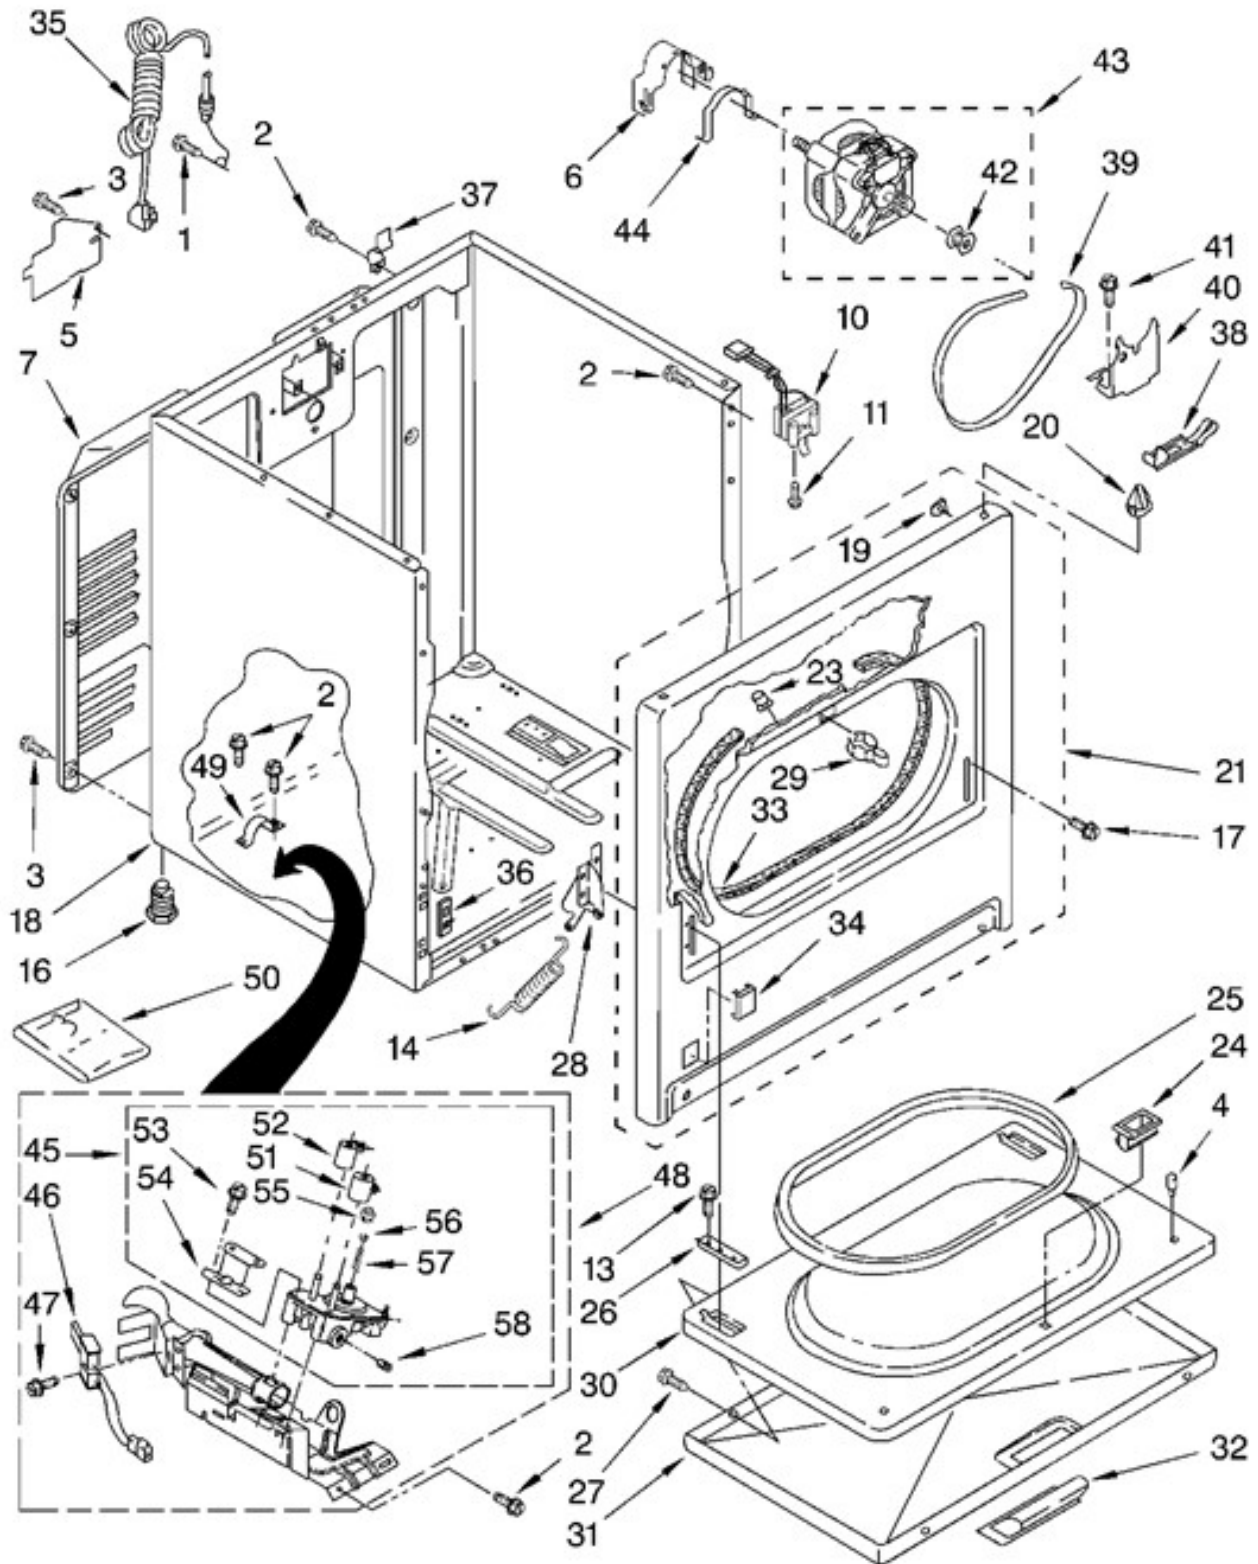

SECADORA 7MLGQ8000JQ1

R e f	Descripción	C a n t	7MLGQ8000JQ1
TOP AND CONSOLE			
2	Wire, Jumper (Black)	1	3401684
3	Buzzer, Mini	1	694419
4	Cap, End (L.H.)	1	8271365
5	Plug, 2-Way Terminal	1	717252
6	Switch, Finish Guard	1	3405154
7	Switch, Temperature	1	8316736
8	Cap, End (R.H.)	1	8271359
9	Screw, Hex Washer Head	1	693995
10	Handle & Lint Screen Assembly	1	349639
11	Cover, Lint Screen	1	8283378
12	Hinge, R.H.	1	3978605
	Hinge, L.H.	1	3978606
13	Screw, 8-18 x 5/8	1	688983
14	Screw, Grounding	1	3400859
15	Connector (Motor)	1	3395683
16	Top	1	8271390
17	Screw, 10-16 x 1/2	1	343641
18	Knob, Control (3)	3	8271339
19	Clip-Harness	1	3394427
20	Screw, Console	1	388326
21	Timer Assembly (60 Hz.)	1	3406725
22	Control, Electronic	1	3390537
24	Connector-Timer	1	3397269
25	Connector, (PTS Relay)	1	3401144
26	Connector, 2-Position (Gas Valve)	1	3403499
27	Connector, 3-Position (Gas Valve)	1	3403498
29	Screw, 8-18 x 5/16	1	3390646
30	Nut, Push-In (2)	2	357213
31	Harness, Wiring	1	8299859
33	Connector 6-Circuit	1	3347243
34	Panel, Rear Console	1	8274261
35	Bumper, Lint Lid	1	297535
36	Switch, Push-To-Start	1	3398095
37	Timer Knob Assembly	1	8312687
38	Terminal, Female	1	94614
39	Bracket, Control	1	8271418
40	Panel, Control	1	3977826
41	Connector	1	3936144