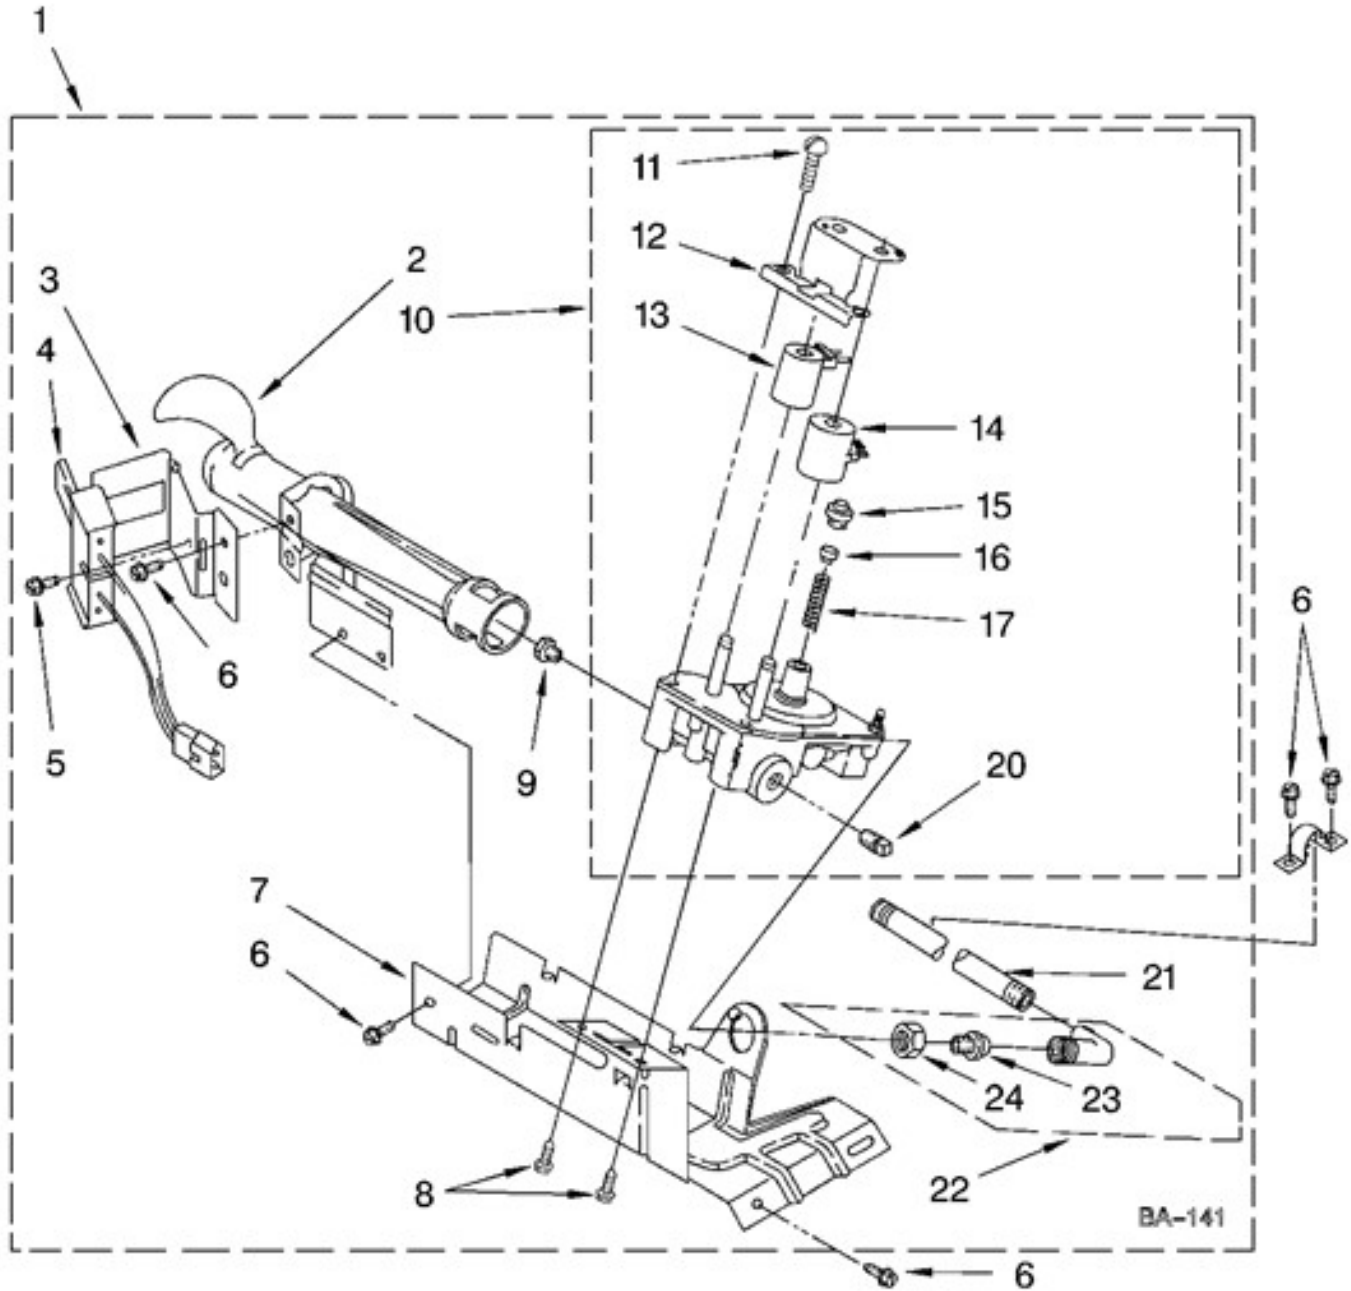

SECADORA 7MLGQ8000JQ1

R e f	Descripción	C a n t	7MLGQ8000JQ1
TOP AND CONSOLE			
2	Wire, Jumper (Black)	1	3401684
3	Buzzer, Mini	1	694419
4	Cap, End (L.H.)	1	8271365
5	Plug, 2-Way Terminal	1	717252
6	Switch, Finish Guard	1	3405154
7	Switch, Temperature	1	8316736
8	Cap, End (R.H.)	1	8271359
9	Screw, Hex Washer Head	1	693995
10	Handle & Lint Screen Assembly	1	349639
11	Cover, Lint Screen	1	8283378
12	Hinge, R.H.	1	3978605
	Hinge, L.H.	1	3978606
13	Screw, 8-18 x 5/8	1	688983
14	Screw, Grounding	1	3400859
15	Connector (Motor)	1	3395683
16	Top	1	8271390
17	Screw, 10-16 x 1/2	1	343641
18	Knob, Control (3)	3	8271339
19	Clip-Harness	1	3394427
20	Screw, Console	1	388326
21	Timer Assembly (60 Hz.)	1	3406725
22	Control, Electronic	1	3390537
24	Connector-Timer	1	3397269
25	Connector, (PTS Relay)	1	3401144
26	Connector, 2-Position (Gas Valve)	1	3403499
27	Connector, 3-Position (Gas Valve)	1	3403498
29	Screw, 8-18 x 5/16	1	3390646
30	Nut, Push-In (2)	2	357213
31	Harness, Wiring	1	8299859
33	Connector 6-Circuit	1	3347243
34	Panel, Rear Console	1	8274261
35	Bumper, Lint Lid	1	297535
36	Switch, Push-To-Start	1	3398095
37	Timer Knob Assembly	1	8312687
38	Terminal, Female	1	94614
39	Bracket, Control	1	8271418
40	Panel, Control	1	3977826
41	Connector	1	3936144