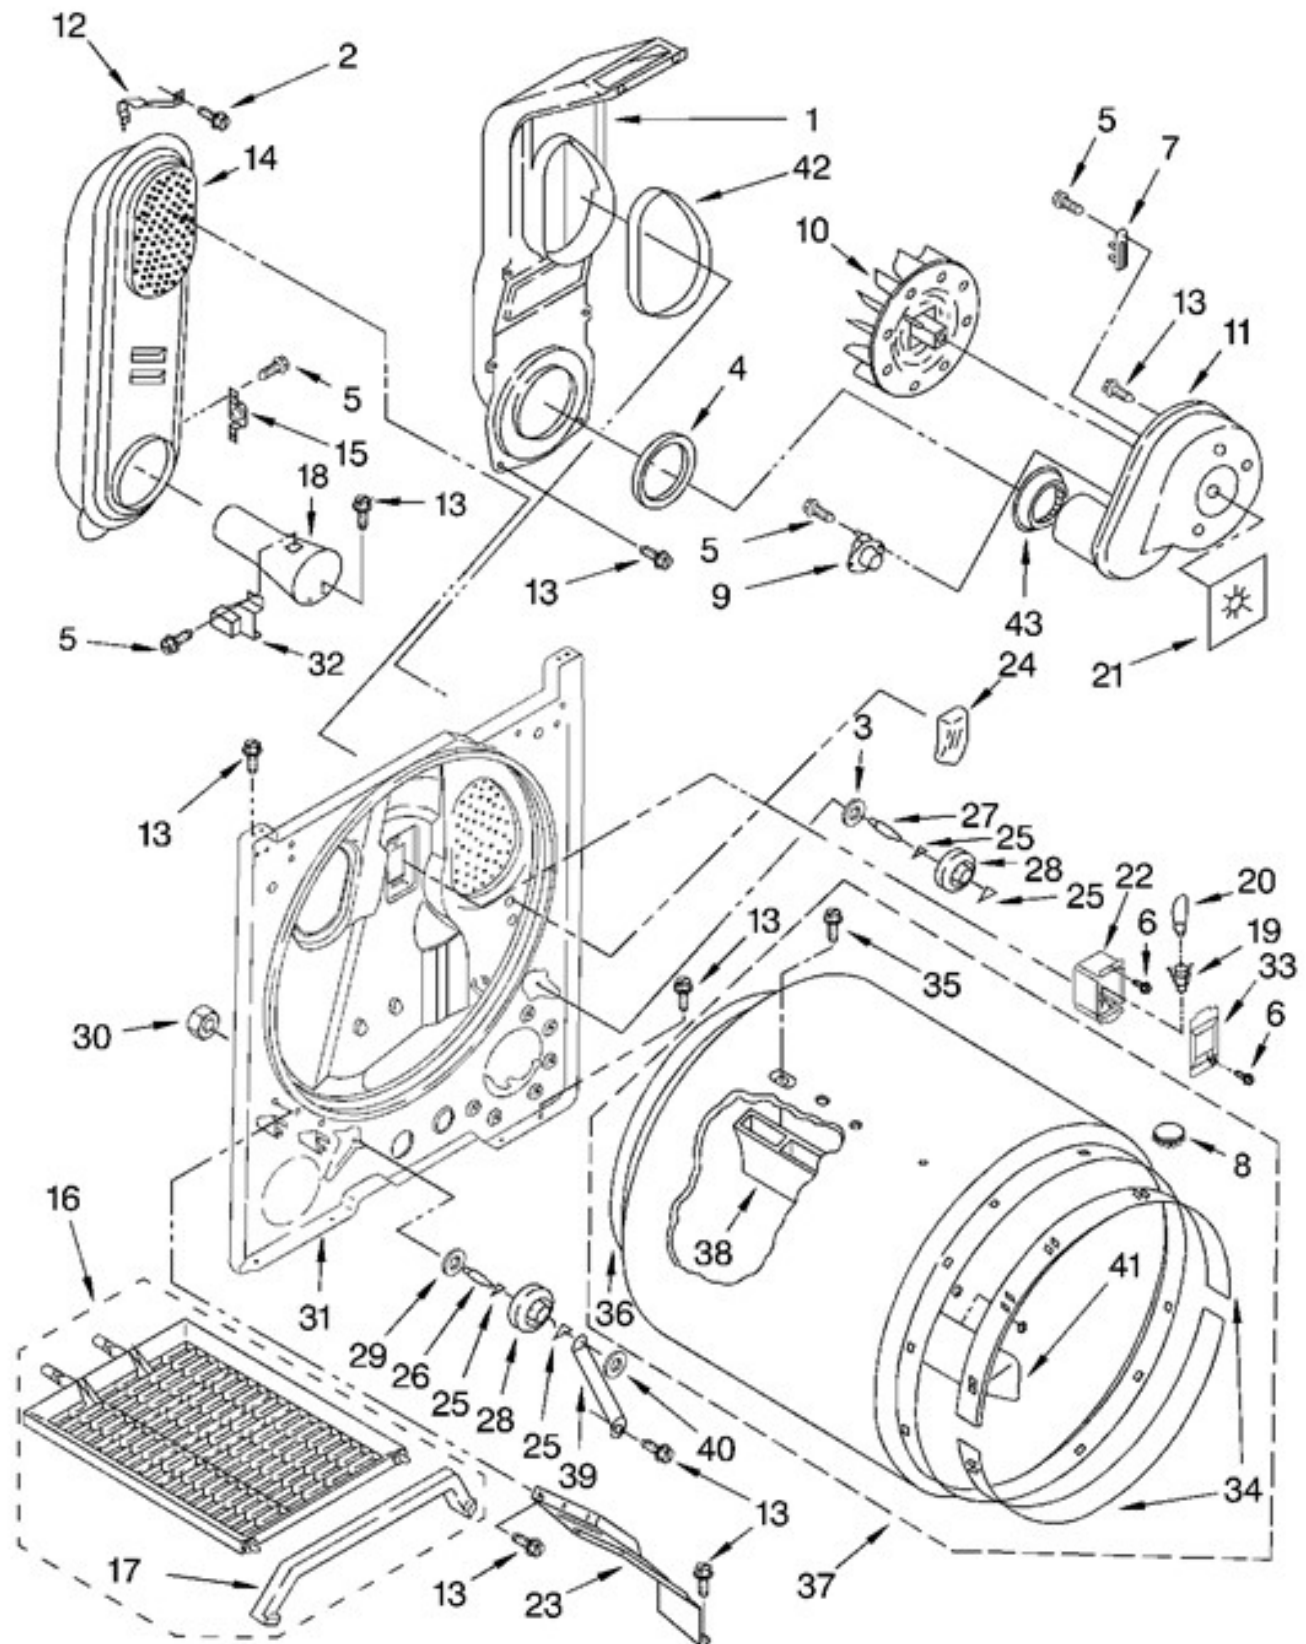

SECADORA 7MLGQ8000JQ1

R e f	Descripción	C a n t	7MLGQ8000JQ1
TOP AND CONSOLE			
2	Wire, Jumper (Black)	1	3401684
3	Buzzer, Mini	1	694419
4	Cap, End (L.H.)	1	8271365
5	Plug, 2-Way Terminal	1	717252
6	Switch, Finish Guard	1	3405154
7	Switch, Temperature	1	8316736
8	Cap, End (R.H.)	1	8271359
9	Screw, Hex Washer Head	1	693995
10	Handle & Lint Screen Assembly	1	349639
11	Cover, Lint Screen	1	8283378
12	Hinge, R.H.	1	3978605
	Hinge, L.H.	1	3978606
13	Screw, 8-18 x 5/8	1	688983
14	Screw, Grounding	1	3400859
15	Connector (Motor)	1	3395683
16	Top	1	8271390
17	Screw, 10-16 x 1/2	1	343641
18	Knob, Control (3)	3	8271339
19	Clip-Harness	1	3394427
20	Screw, Console	1	388326
21	Timer Assembly (60 Hz.)	1	3406725
22	Control, Electronic	1	3390537
24	Connector-Timer	1	3397269
25	Connector, (PTS Relay)	1	3401144
26	Connector, 2-Position (Gas Valve)	1	3403499
27	Connector, 3-Position (Gas Valve)	1	3403498
29	Screw, 8-18 x 5/16	1	3390646
30	Nut, Push-In (2)	2	357213
31	Harness, Wiring	1	8299859
33	Connector 6-Circuit	1	3347243
34	Panel, Rear Console	1	8274261
35	Bumper, Lint Lid	1	297535
36	Switch, Push-To-Start	1	3398095
37	Timer Knob Assembly	1	8312687
38	Terminal, Female	1	94614
39	Bracket, Control	1	8271418
40	Panel, Control	1	3977826
41	Connector	1	3936144