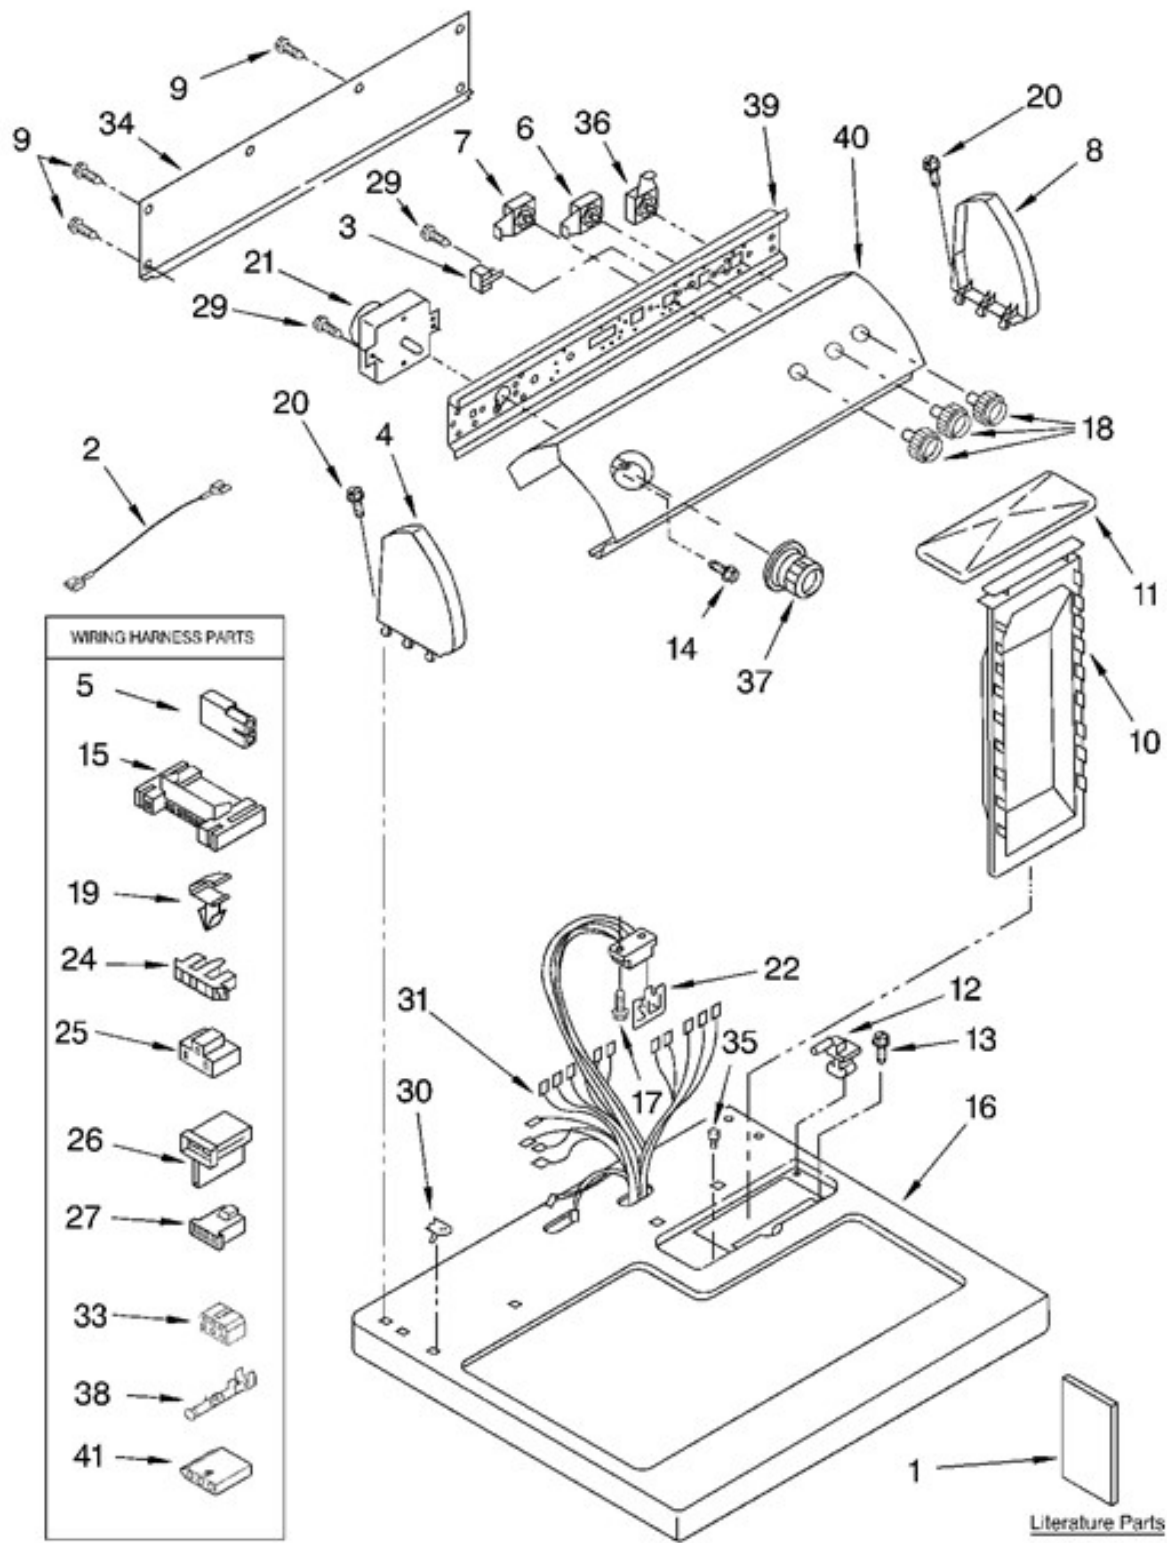

SECADORA 7MLGQ8000JQ1

R e f	Descripción	C a n t	7MLGQ8000JQ1
TOP AND CONSOLE			
2	Wire, Jumper (Black)	1	3401684
3	Buzzer, Mini	1	694419
4	Cap, End (L.H.)	1	8271365
5	Plug, 2-Way Terminal	1	717252
6	Switch, Finish Guard	1	3405154
7	Switch, Temperature	1	8316736
8	Cap, End (R.H.)	1	8271359
9	Screw, Hex Washer Head	1	693995
10	Handle & Lint Screen Assembly	1	349639
11	Cover, Lint Screen	1	8283378
12	Hinge, R.H.	1	3978605
	Hinge, L.H.	1	3978606
13	Screw, 8-18 x 5/8	1	688983
14	Screw, Grounding	1	3400859
15	Connector (Motor)	1	3395683
16	Top	1	8271390
17	Screw, 10-16 x 1/2	1	343641
18	Knob, Control (3)	3	8271339
19	Clip-Harness	1	3394427
20	Screw, Console	1	388326
21	Timer Assembly (60 Hz.)	1	3406725
22	Control, Electronic	1	3390537
24	Connector-Timer	1	3397269
25	Connector, (PTS Relay)	1	3401144
26	Connector, 2-Position (Gas Valve)	1	3403499
27	Connector, 3-Position (Gas Valve)	1	3403498
29	Screw, 8-18 x 5/16	1	3390646
30	Nut, Push-In (2)	2	357213
31	Harness, Wiring	1	8299859
33	Connector 6-Circuit	1	3347243
34	Panel, Rear Console	1	8274261
35	Bumper, Lint Lid	1	297535
36	Switch, Push-To-Start	1	3398095
37	Timer Knob Assembly	1	8312687
38	Terminal, Female	1	94614
39	Bracket, Control	1	8271418
40	Panel, Control	1	3977826
41	Connector	1	3936144