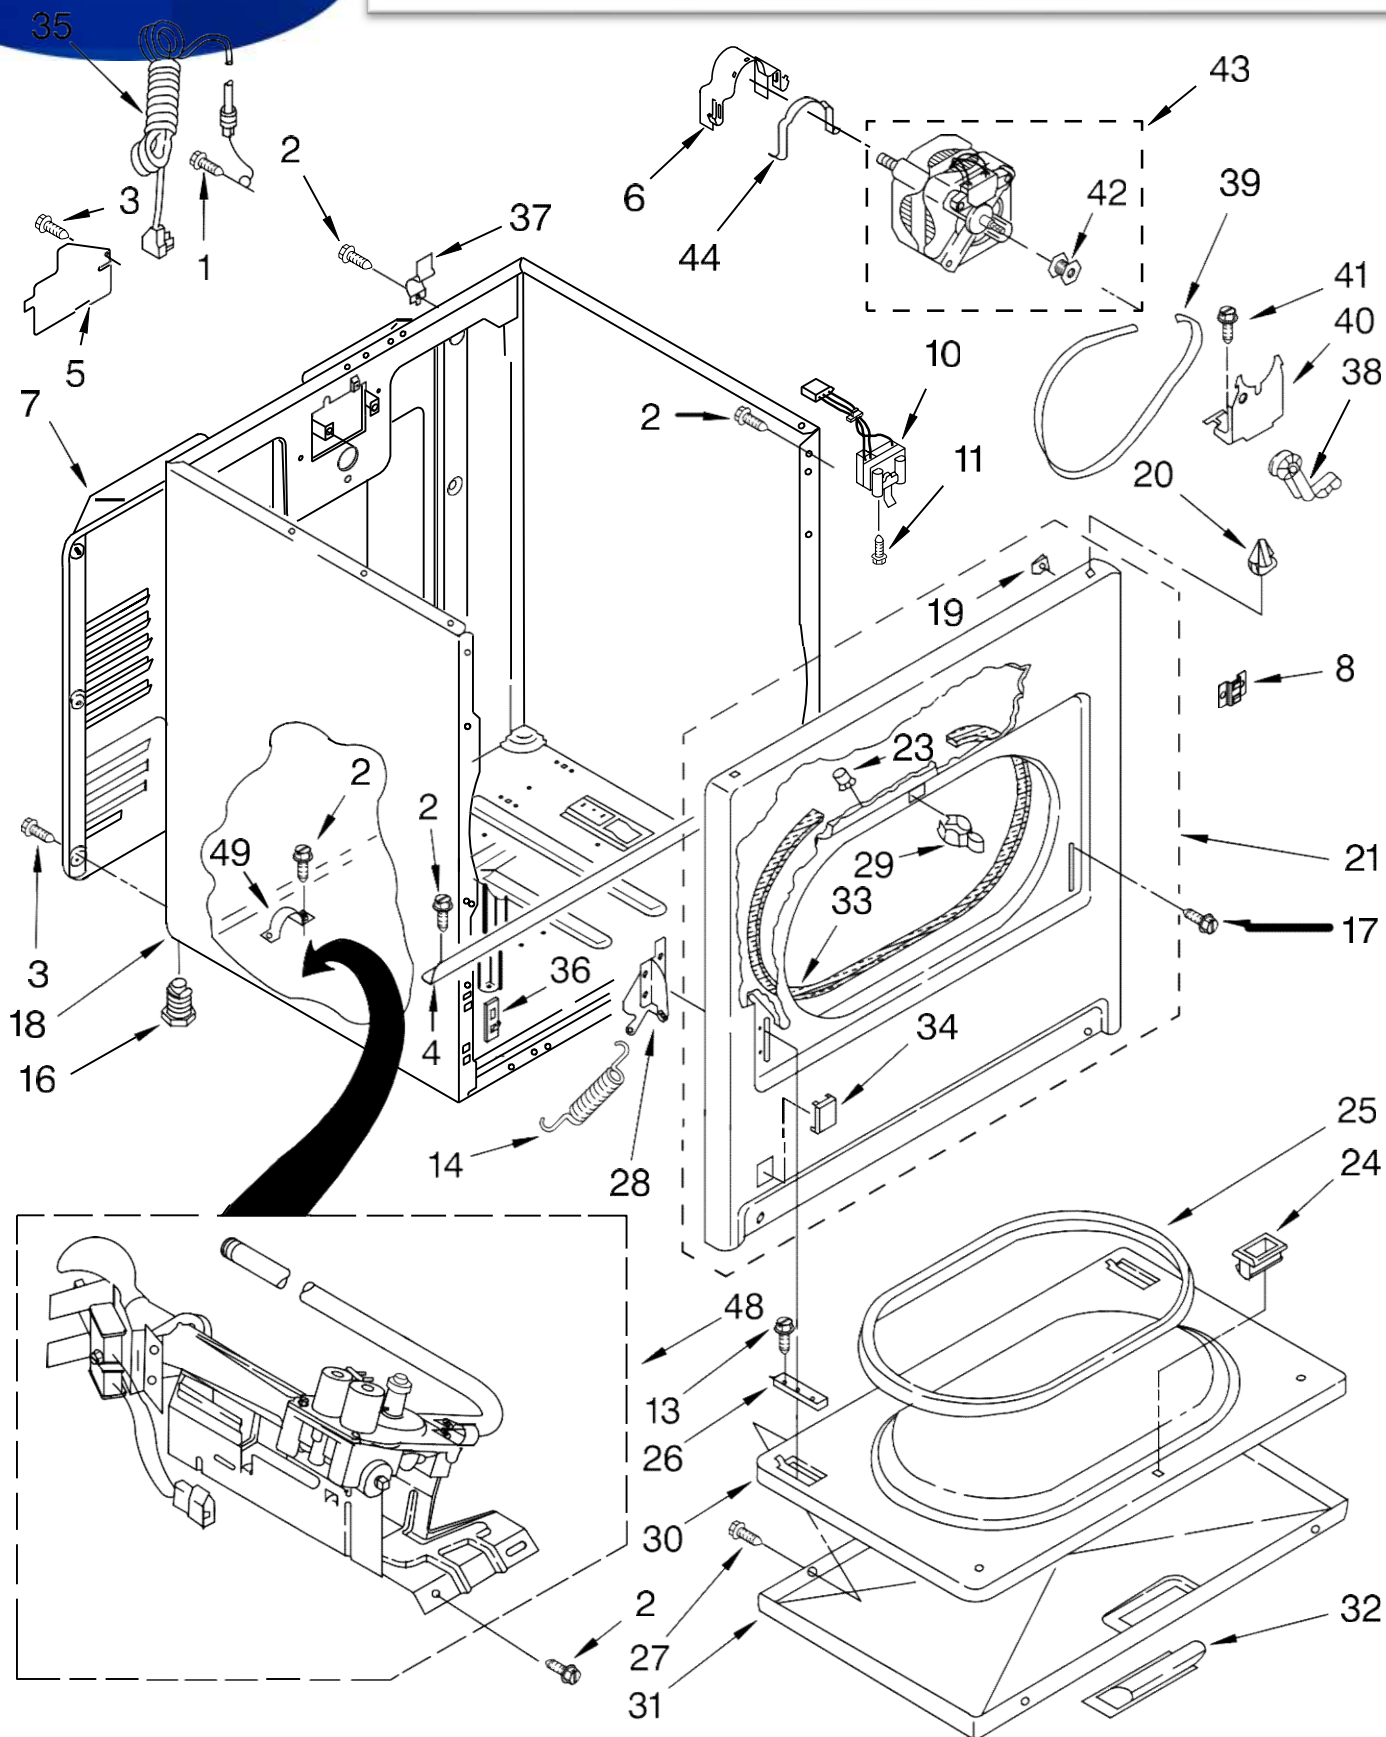

SECADORA 7MLGQ8000PW0

(White/Grey)

Literature Parts

SECADORA 7MLGQ8000PW0

Illus. No.	Part No.	DESCRIPTION
1	8564241	Literature Parts Instructions, Installation
	8565900	Sheet, Cycle Feature
	8565897	Use & Care Guide
	8533206	Wiring Diagram

Illus. No.	Part No.	DESCRIPTION
7	8316736	Switch, Temperature
8	8271359	Cap, End (R.H.)
9	693995	Screw, Hex Washer Head
10	8557857	Lint Screen
11	8536939	Clip, Spring
12	3400985	Medallion
13	688983	Screw, 8-18 x 5/8
14	3400859	Screw, Grounding
15	3395683	Connector (Motor)
16	8557930	Top
17	343641	Screw, 10-16 x 1/2
18	8544937	Knob, Control (3)
19	3394427	Clip-Harness
20	388326	Screw, Console
21	3406725	Timer Assembly (60 Hz.)
22	3390537	Control, Electronic
23	3391885	Connector, Edge
24	3397269	Connector-Timer
25	3401144	Connector, (PTS Relay)

Illus. No.	Part No.	DESCRIPTION
26	3403499	Connector, 2-Position (Gas Valve)
27	3403498	Connector, 3-Position (Gas Valve)
29	3390646	Screw, 8-18 x 5/16
30	357213	Nut, Push-In (2)
31	8299890	Harness, Wiring
33	3347243	Connector 6-Circuit
34	8274261	Panel, Rear Console
36	3398095	Switch, Push-To-Start
37	8544957	Timer Knob Assembly
38	94614	Terminal, Female
39	8544895	Bracket, Control
40	8318809	Panel, Control (Includes Illus. 12)
41	3936144	Connector