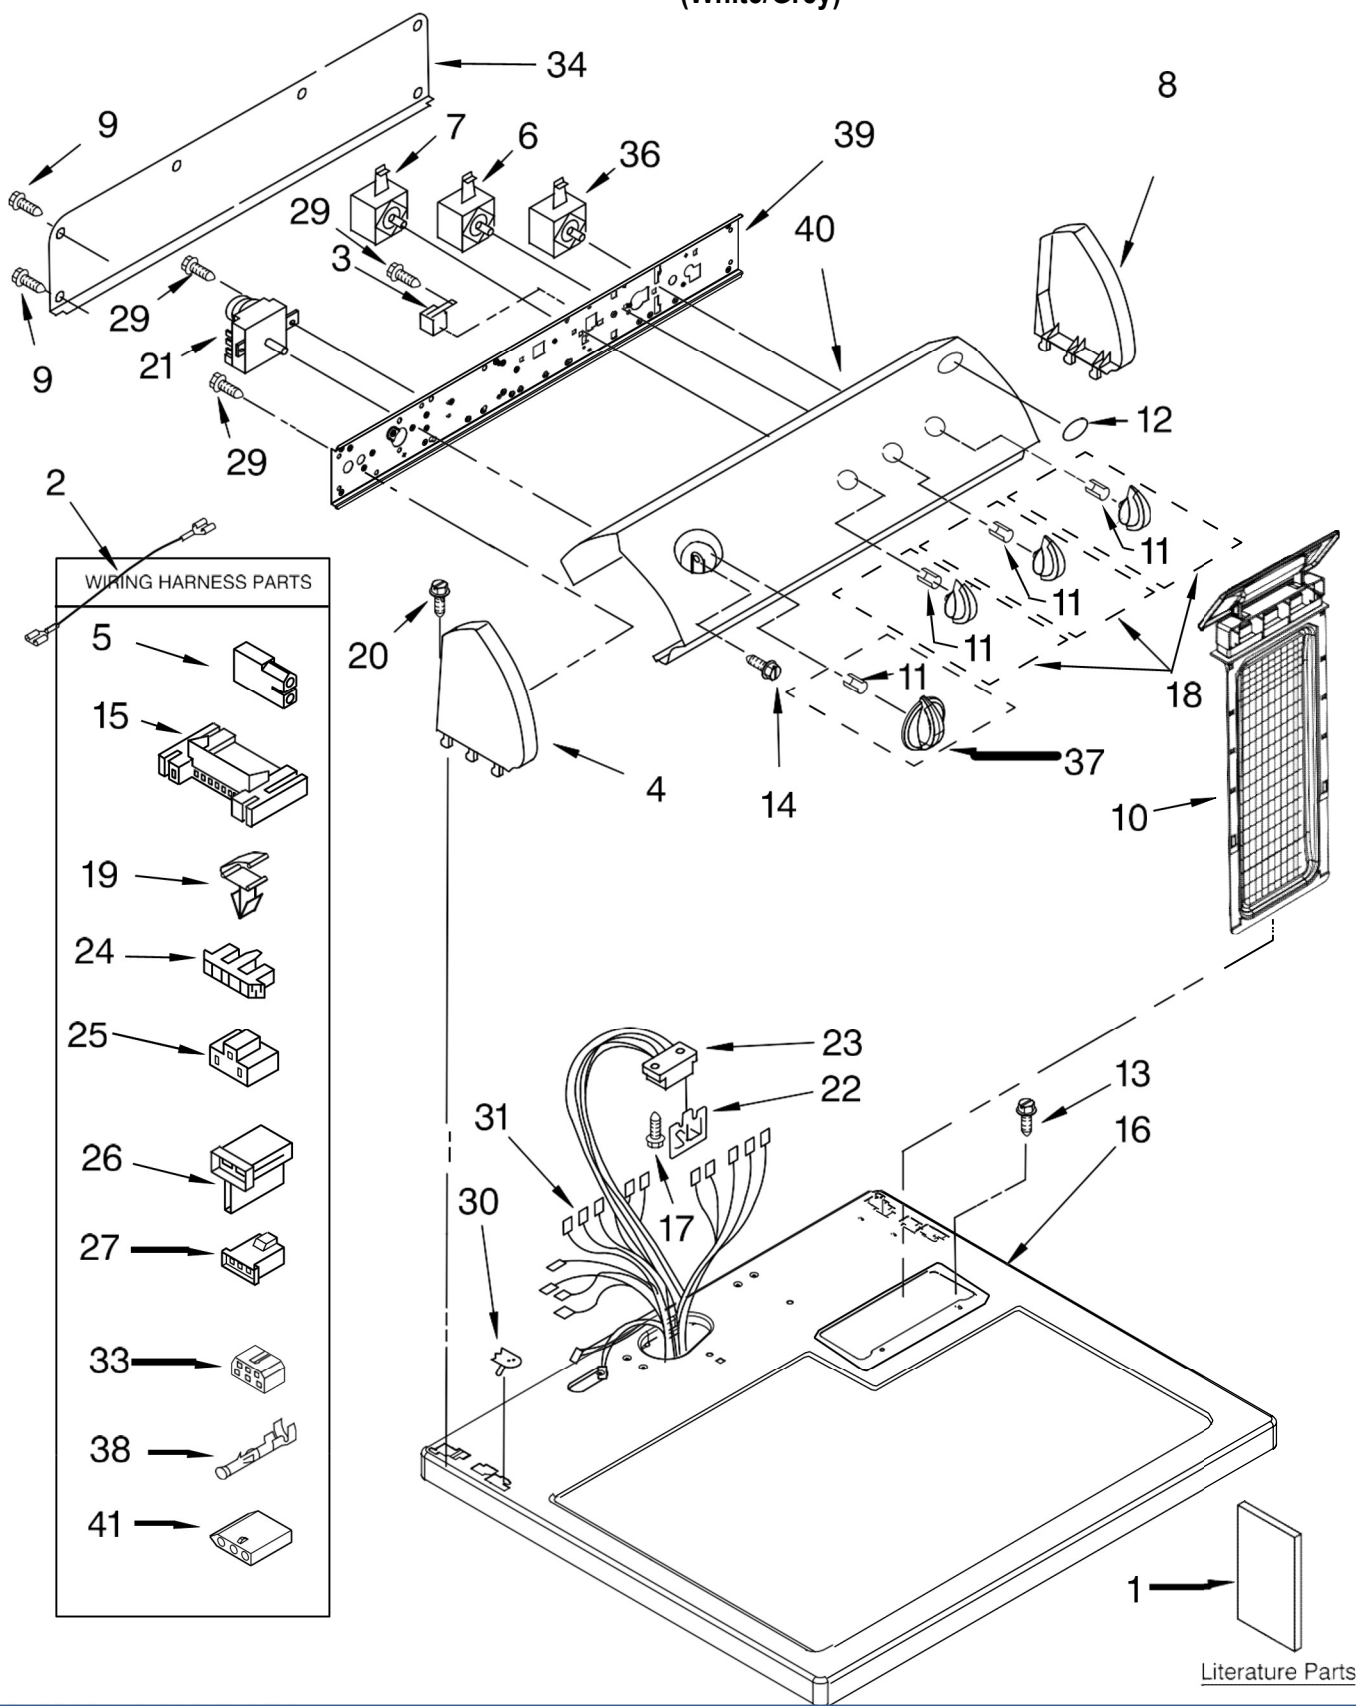

SECADORA 7MLGQ8000PW0

(White/Grey)

Literature Parts

SECADORA 7MLGQ8000PW0

Illus. No.	Part No.	DESCRIPTION
1	8564241	Literature Parts Instructions, Installation
	8565900	Sheet, Cycle Feature
	8565897	Use & Care Guide
	8533206	Wiring Diagram

Illus. No.	Part No.	DESCRIPTION
7	8316736	Switch, Temperature
8	8271359	Cap, End (R.H.)
9	693995	Screw, Hex Washer Head
10	8557857	Lint Screen
11	8536939	Clip, Spring
12	3400985	Medallion
13	688983	Screw, 8-18 x 5/8
14	3400859	Screw, Grounding
15	3395683	Connector (Motor)
16	8557930	Top
17	343641	Screw, 10-16 x 1/2
18	8544937	Knob, Control (3)
19	3394427	Clip-Harness
20	388326	Screw, Console
21	3406725	Timer Assembly (60 Hz.)
22	3390537	Control, Electronic
23	3391885	Connector, Edge
24	3397269	Connector-Timer
25	3401144	Connector, (PTS Relay)

Illus. No.	Part No.	DESCRIPTION
26	3403499	Connector, 2-Position (Gas Valve)
27	3403498	Connector, 3-Position (Gas Valve)
29	3390646	Screw, 8-18 x 5/16
30	357213	Nut, Push-In (2)
31	8299890	Harness, Wiring
33	3347243	Connector 6-Circuit
34	8274261	Panel, Rear Console
36	3398095	Switch, Push-To-Start
37	8544957	Timer Knob Assembly
38	94614	Terminal, Female
39	8544895	Bracket, Control
40	8318809	Panel, Control (Includes Illus. 12)
41	3936144	Connector