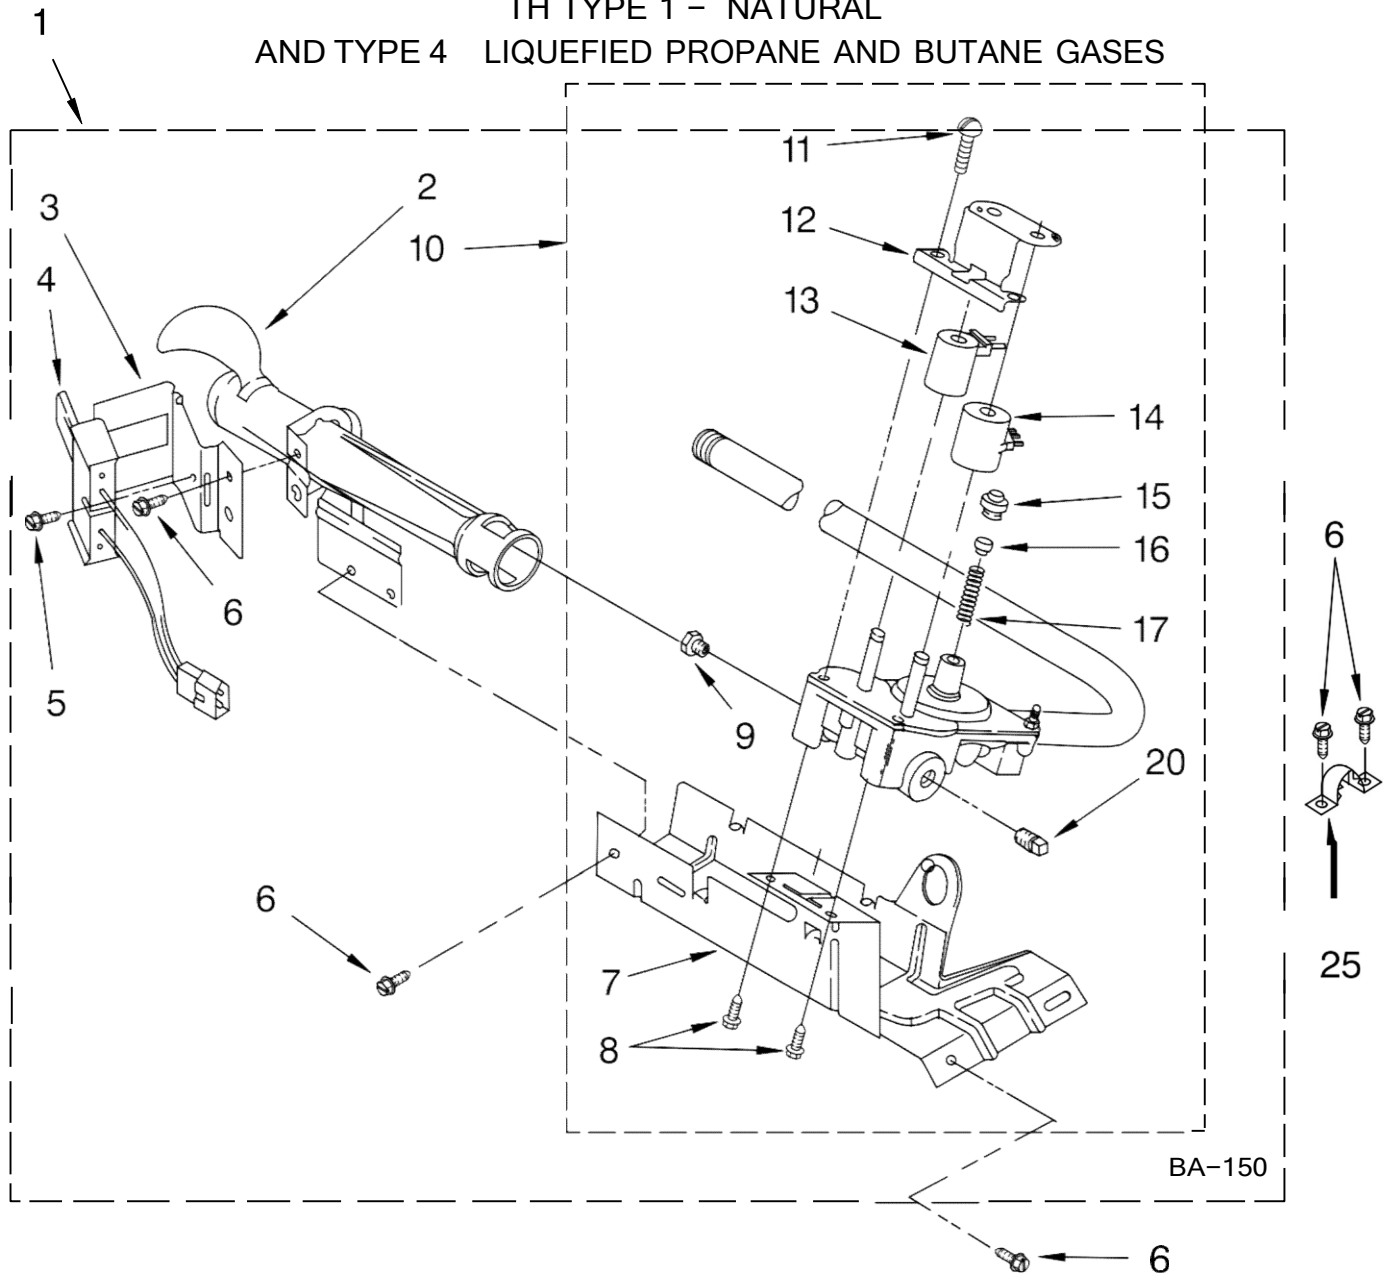

TH TYPE 1 - NATURAL
AND TYPE 4 LIQUEFIED PROPANE AND BUTANE GASES

USE WITH TYPE 1 – NATURAL
AND TYPE 4 LIQUEFIED PROPANE AND BUTANE GASES

Illus. No.	Part No.	DESCRIPTION
1	8318272	Burner Assembly 60 Hz. (Type 1) (White Rodgers)
2	688617	Tube, Burner
3	694298	Bracket, Ignitor
4	686590	Ignitor
5	3393909	Screw & Washer (8–32 x 5/8)
6	343641	Screw, 10–16 x 1/2
7	693986	Base, Burner
8	3387057	Screw, 8–18 x 3/8
9		Orifice, Burner 234826 Type 1 229742 Type 4 (Butane) 234868 Type 4 (Propane)
10	8318277	Valve, 60 Hz. (Includes Pipe & Illus. #7)
11	694421	Screw, 8–32 x 1/2 (2)
12	694538	Bracket, Coil
13	694540	Coil, 60 Hz. (2 Terminal) (Main)
14	694539	Coil, 60 Hz. (Split) (3 Terminal) (Pilot Position)
15	694424	Leak Limiter
16	694423	Screw, Regulator Adjustment
17	694422	Spring, Regulator
20	239822	Plug, Pipe
25	341029	Clamp, Pipe

Following Parts Not Illustrated

694572 Conversion Kit
(Type 1)
to Type (4) L.P.G.