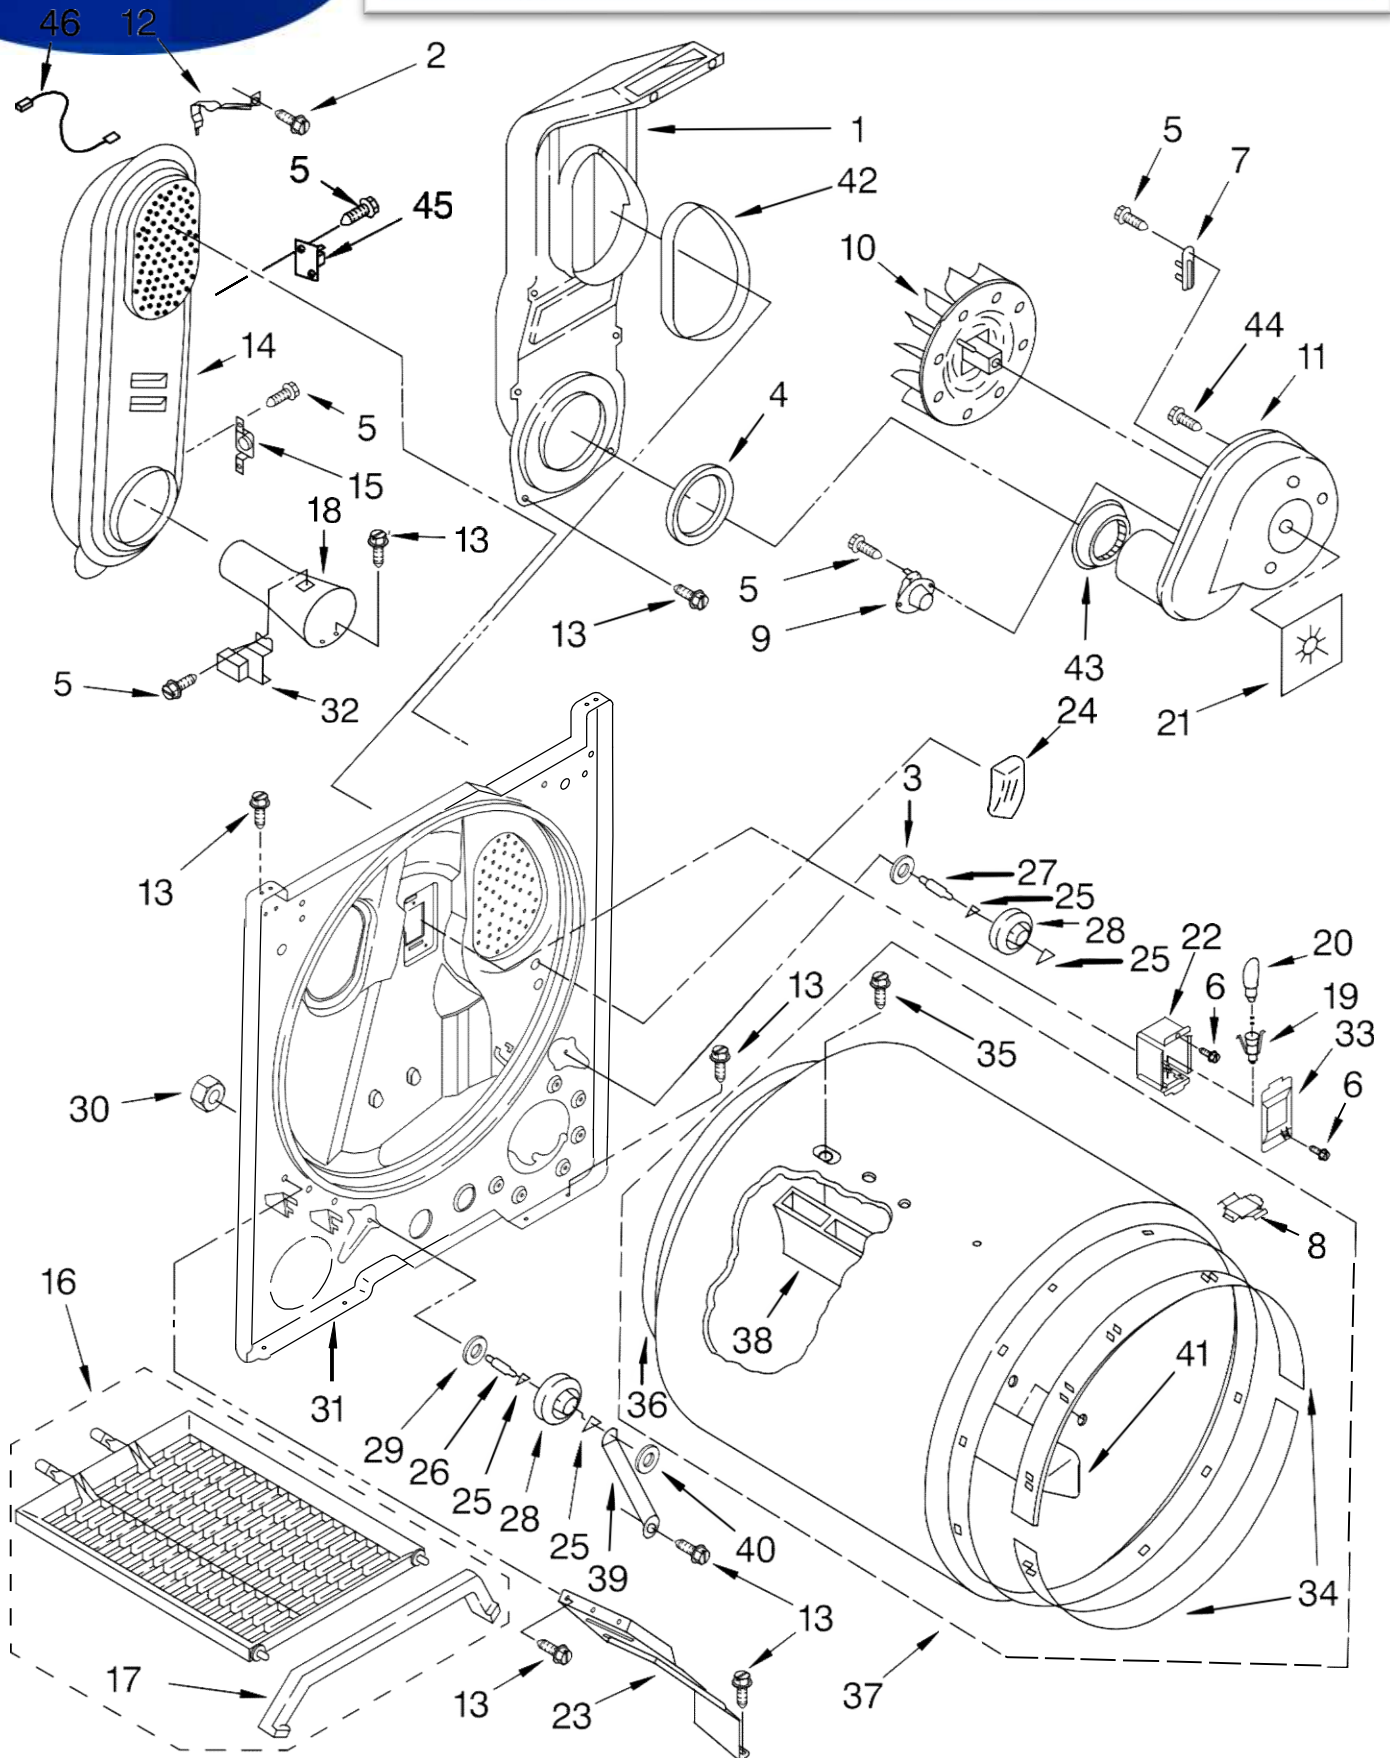

Illus. No.	Part No.	DESCRIPTION
1	348368	Lint Chute Assembly
2	489463	Screw, 8-18 x 5/8
3	3388703	Washer-Support
4	347139	Seal, Lint Chute
5	90767	Screw, 8-18 x 3/8
6	487909	Screw, 8-15 x 1/2
7	3392519	Fuse, Thermal
8	8066086	Drum Hole Plug
9	8318268	Thermostat, Internal-Bias
10	694089	Wheel, Blower (Includes Illus. 21)
11	8557384	Housing, Blower

Illus. No.	Part No.	DESCRIPTION
12	3398161	Clip
13	343641	Screw, 10-16 x 1/2
14	8530285	Box, Heater
15	3403140	Thermostat, 205 F (96°C)
16	3406839	Dry Rack Assembly
17	692989	Bracket, Dry Rack
18	8066049	Funnel, Burner
19	3403634	Socket Assembly
20	3406124	Bulb
21	3394196	Seal, Blower
22	3977373	Bracket, Drum Light
23	3406022	Bracket, Bulkhead
24	3976479	Pad, Sensor
25	690997	Ring, Tri 26
	3399506	Shaft, L.H.
27	3399507	Shaft, R.H.
28	3397588	Roller, Support

Illus. No.	Part No.	DESCRIPTION
29	348197	Washer, Support
30	3359452	Nut, 3/8-16
31	3403414	Bulkhead
32	338906	Sensor, Radiant
33	3402841	Lens, Drum Light
34	692526	Ring, Bearing
35	97787	Screw, 11-16 x 3/4
36	3406130	Seal, Rear Drum
37	695587	Drum Assembly
38	692490	Baffle, Drum (2)
39	3976434	Bracket, Support
40	90296	Clip
41	3403636	Baffle, Drum (1)
42	339956	Seal
43	696302	Shield, Exhaust
44	3390647	Screw, 8-18 x 1/2
45	280010	Kit, Thermal Cut-Off (Includes Illus. 15)
46	3401707	Wire, Jumper