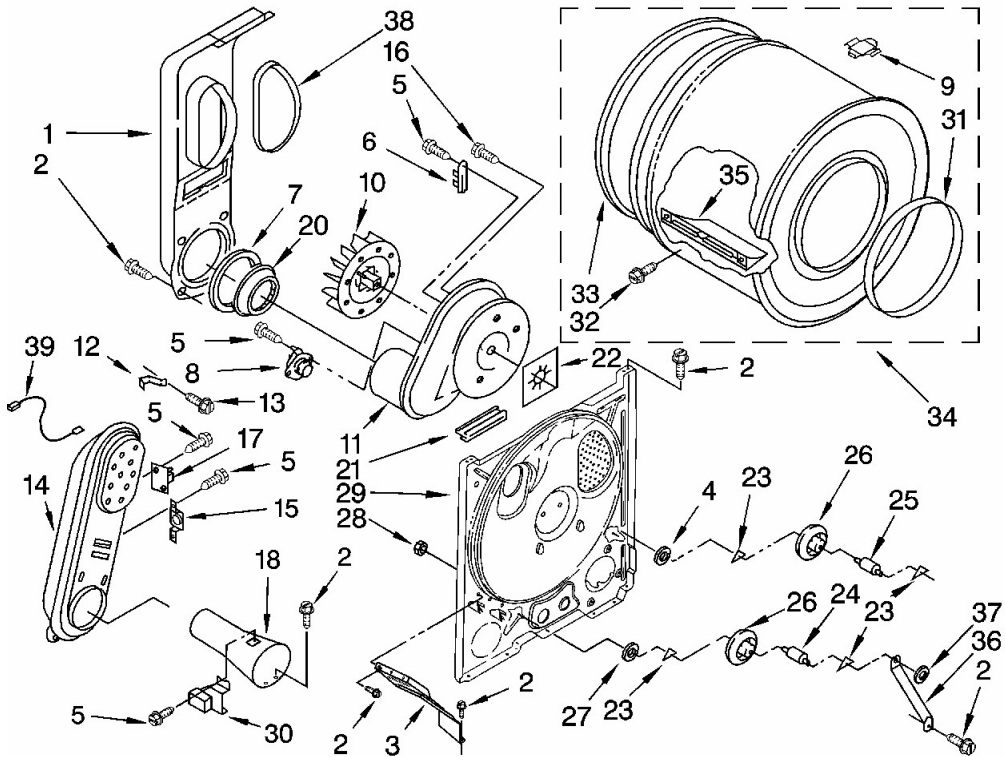

SECADORA 7MLGR3624JQ1

marca	Whirlpool
Capacidad	7 kg
Color	Blanco
BULKHEAD