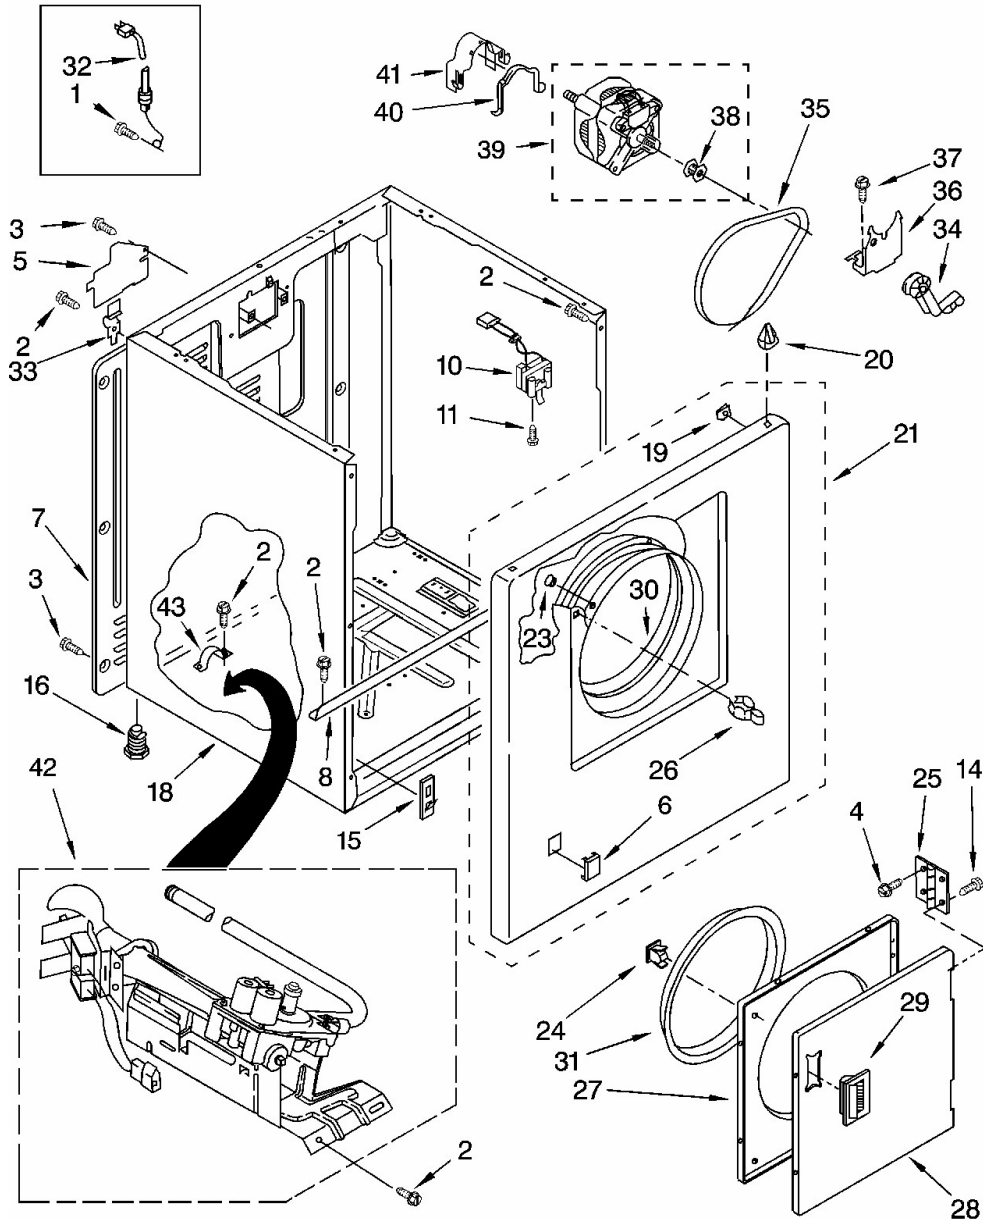

SECADORA 7MLGR3624JQ1

arca	Whirlpool
Capacidad	7 kg
Color	Blanco
CABINET