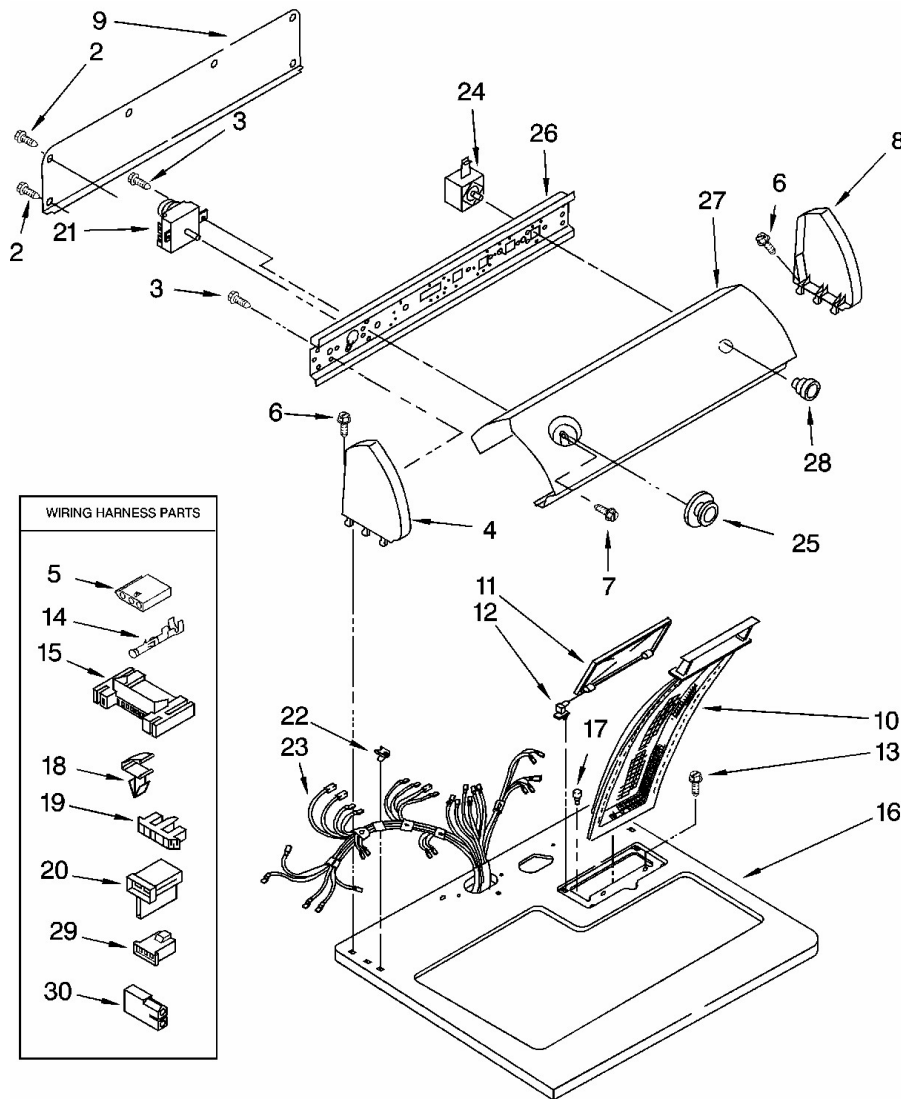

# SECADORA 7MLGR3624JQ1

arca		Whirlpool	
Capacidad		7 kg	
Color		Blanco	
R e f	Descripción	C a n t	Numero de Parte
<b>TOP AND CONSOLE</b>			
2	Screw, Hex Head	1	489069
3	Screw, 8-18 x 5/16	1	3390646
4	Cap, End (L.H.) (White)	1	279962
	Cap, End (L.H.) (Biscuit)	*	279965
5	Connector	1	3936144
6	Screw, Console	1	388326
7	Screw, Grounding	1	3400859
8	Cap, End (R.H.) (White)	1	279962
	Cap, End (R.H.) (Biscuit)	*	279965
9	Panel, Rear Console	1	8274261
10	Screen, Lint	1	339392
11	Cover, Lint Screen (White)	1	8283378
	Cover, Lint Screen (Biscuit)	*	8283380
12	Hinge, R.H.	1	3978605
	Hinge, L.H.	1	3978606
13	Screw, 8-18 x 5/8	1	487240
14	Terminal	1	94614
15	Connector (Motor)	1	3395683
16	Top (White)	1	8521918
	Top (Biscuit)	*	8521920
17	Bumper, Lint Lid	1	17258
18	Clip, Harness	1	3394427
19	Connector (Timer)	1	3397269
20	Connector, 2 Position (Gas Valve)	1	3403499
21	Timer, 60 Hz.	1	3976575
22	Nut, Push-In (2)	2	357213
23	Harness, Wiring	1	8299875
24	Switch, Push-To-Start	1	3977456
25	Timer Knob Assembly (White)	1	8312687
	Timer Knob Assembly (Biscuit)	1	8271404
26	Bracket, Control	1	8271418
27	Panel, Control (White)	1	3977813
	Panel, Control (Biscuit)	*	8528133
28	Knob, Push-To-Start (White)	1	8271341
	Knob, Push-To-Start (Biscuit)	*	8271349
29	Connector, 3 Position (Gas Valve)	1	3403498
30	Receptacle (2-Way)	1	717252