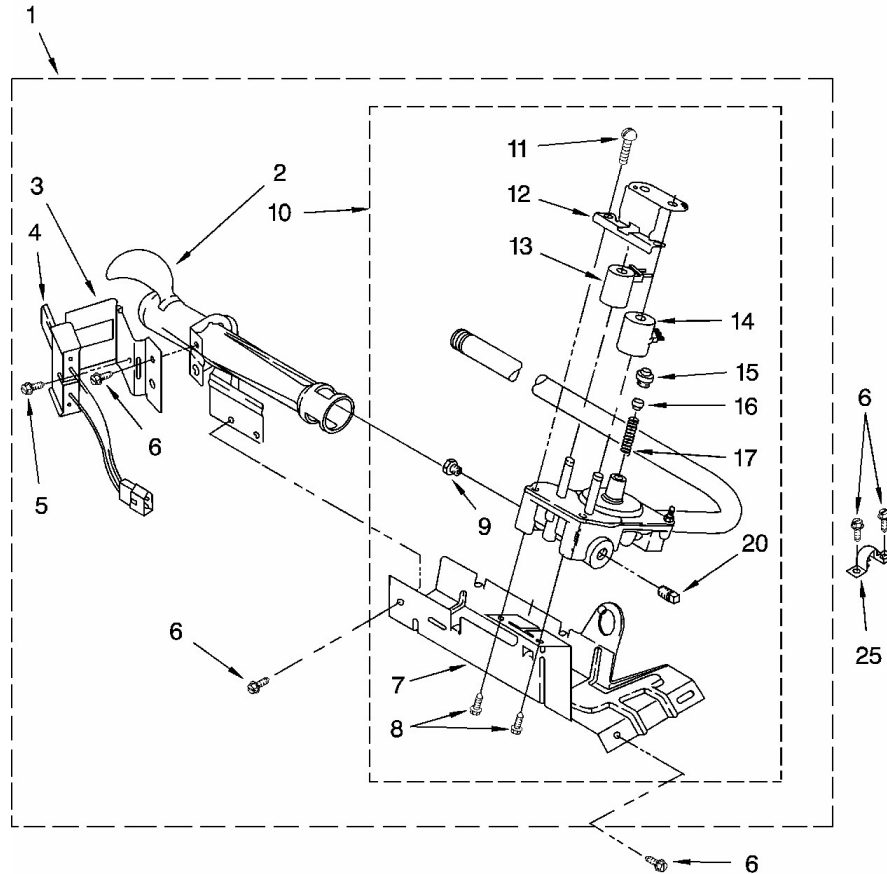

SECADORA 7MLGR3624JQ1

Marca	Whirlpool
Capacidad	7 kg
Color	Blanco

BURNER ASSEMBLY