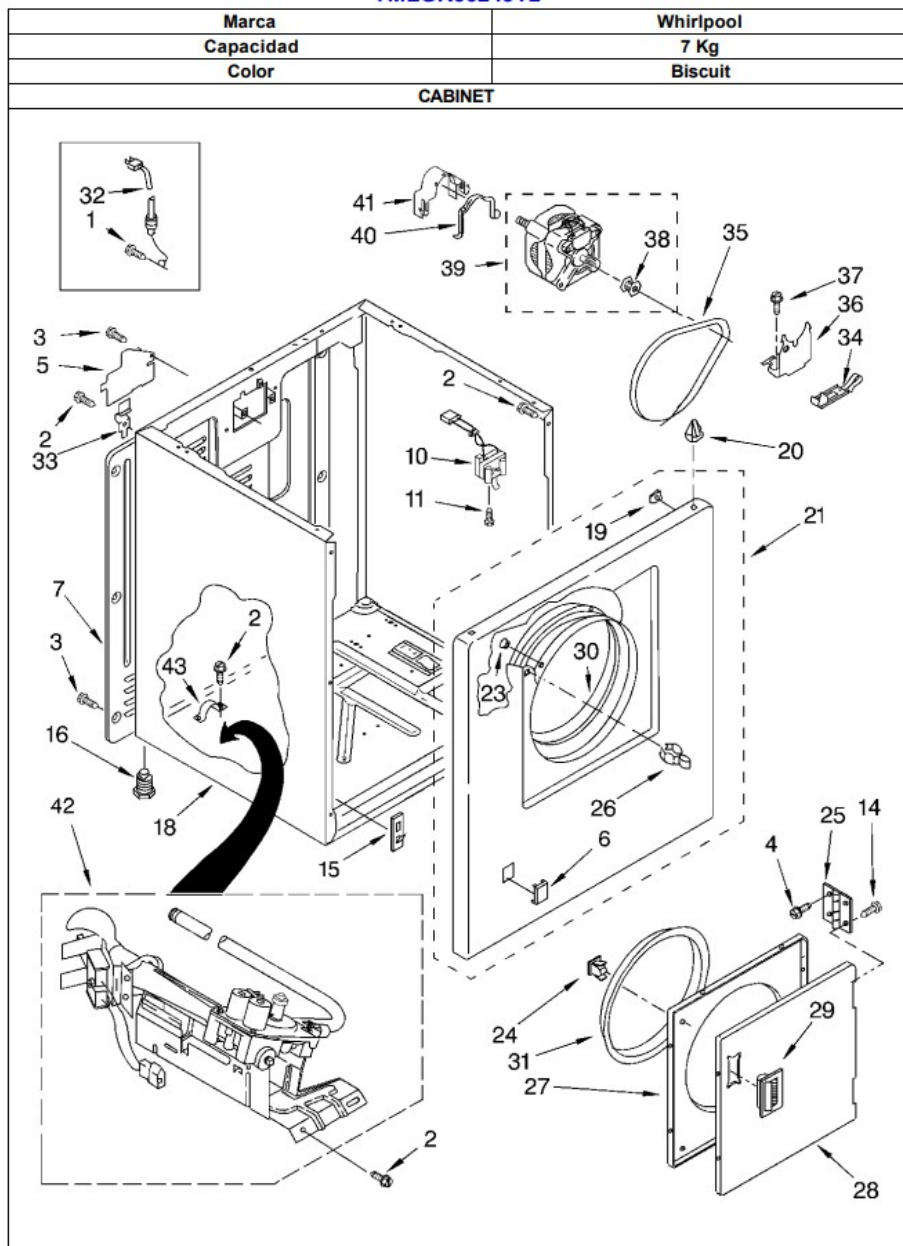

Distribuidor Autorizado

SurteRápido.com

Venta de Refacciones
Electrodomesticas

Secadora Whirlpool 7MLGR3624JT2

7MLGR3624JT2

Distribuidor Autorizado

SurteRápido.com

Venta de Refacciones
Electrodomesticas

Secadora Whirlpool 7MLGR3624JT2

No. Ilus.	DESCRIPCIÓN	No. de Parte
1	Screw, 10-32 x 5/8	4331106
2	Screw, 10-16 x 1/2	681414
3	Screw, Hex Head	489069
4	Screw, 8-18 x 1/2	488627
5	Cover, Block	3396795
6	Plug, Front Panel	3394978
7	Panel, Rear	3396807
10	Door Switch Assembly	3406102
11	Screw, 6-20 x 7/8	3395530
14	Screw, 8-18 x 3/8	694091
15	Clip, Front Panel	3394083
16	Foot, Dryer (4)	3392100
18	CABINET	3977306
19	Clip, Ground (2)	98234
20	Lock, Front Top (2)	18776
21	Front Panel Assembly	280021
23	Clip, Felt Pad	279220
24	Catch, Door	3389441
25	Hinge & Pin Assembly (2)	348023
26	Strike, Door	279570
27	Door, Rear	695656
28	Door, Front	3978598
29	Handle, Door	3978592
30	Seal & Bearing Assembly	279264
31	Seal, Door	3390734
32	Cord, Power	3401402
33	Hinge, Top (2)	238088
34	Idler & Slide Assembly	3394332