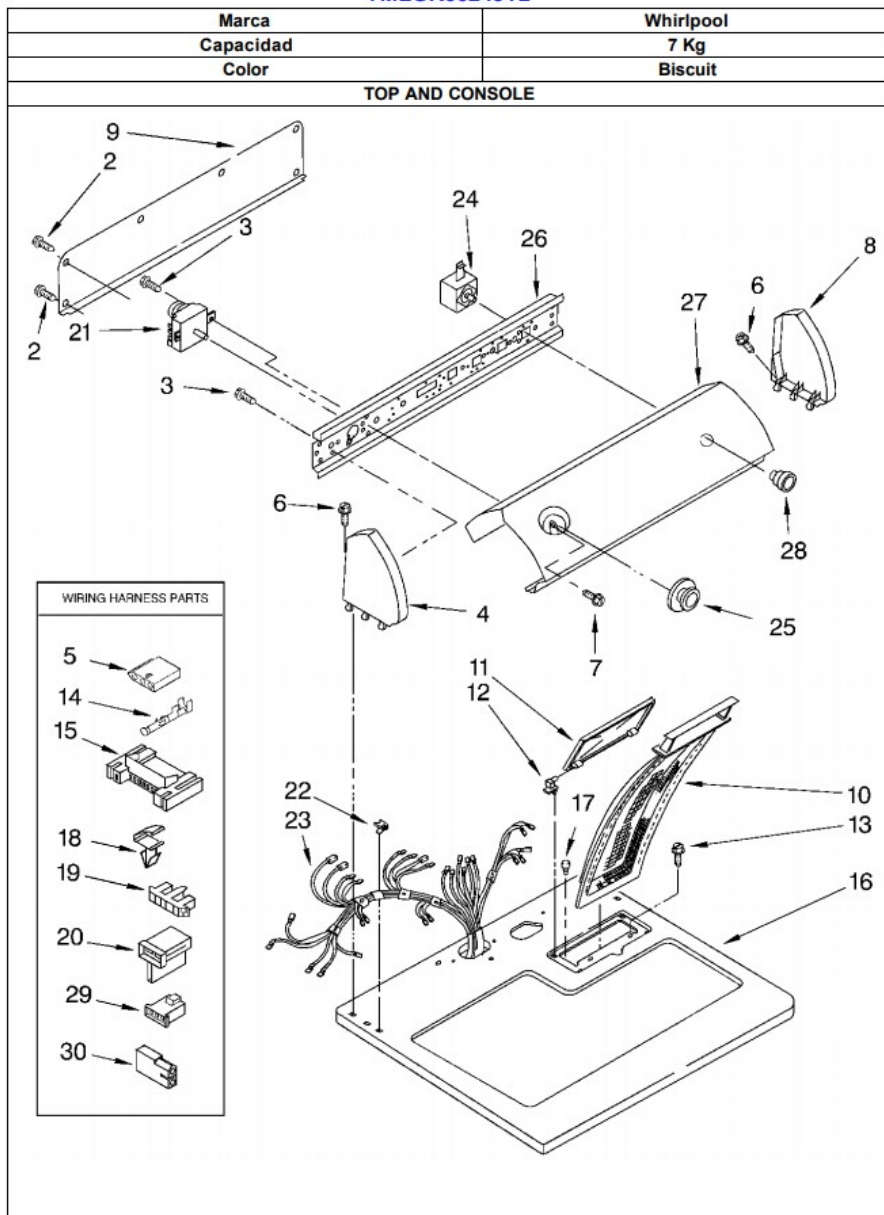

Distribuidor Autorizado

SurteRápido.com

Venta de Refacciones
Electrodomesticas

Secadora Whirlpool 7MLGR3624JT2

7MLGR3624JT2

Distribuidor Autorizado

SurteRápido.com

Venta de Refacciones
Electrodomesticas

Secadora Whirlpool 7MLGR3624JT2

No. Ilus.	DESCRIPCIÓN	No. de Parte
2	Screw, Hex Head	489069
3	Screw, 8-18 x 5/16	3390646
4	Cap, End (L.H.)	279965
5	Connector	3936144
6	Screw, Console	388326
7	Screw, Grounding	3400859
8	Cap, End (R.H.)	279965
9	Panel, Rear Console	8274261
10	Screen, Lint	339392
11	Cover, Lint Screen	8283380
12	Hinge, R.H.	3978605
	Hinge, L.H.	3978606
13	Screw, 8-18 x 5/8	487240
14	Terminal	94614
15	Connector (Motor)	3395683
16	Top	8521920
17	Bumper, Lint Lid	17258
18	Clip, Harness	3394427
19	Connector (Timer)	3397269
20	Connector, 2 Position (Gas Valve)	3403499
21	Timer, 60 Hz.	3976575
22	Nut, Push-In (2)	357213
23	Harness, Wiring	8299875
24	Switch, Push-To-Start	3977456
25	Timer Knob Assembly	8271404
26	Bracket, Control	8271418
27	Panel, Control	8528133
28	Knob, Push-To-Start	8271349
29	Connector, 3 Position (Gas Valve)	3403498
30	Receptacle (2-Way)	717252
	Dry Rack	689790