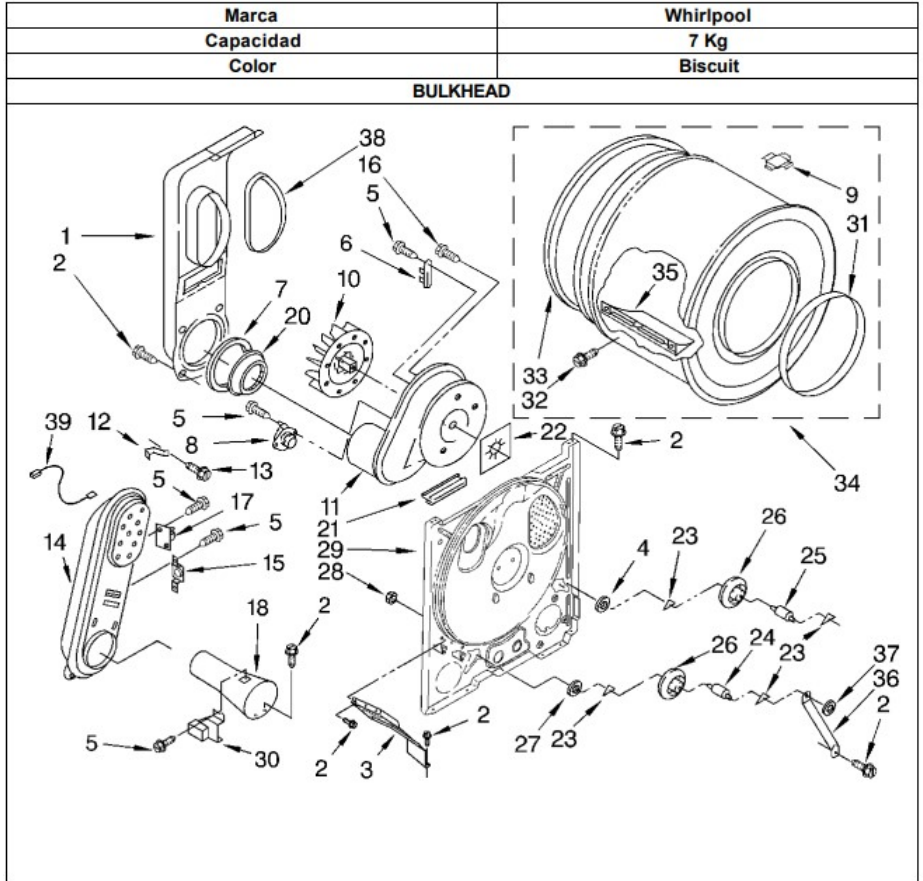

Distribuidor Autorizado

SurteRápido.com

Venta de Refacciones
Electrodomesticas

Secadora Whirlpool 7MLGR3624JT2

7MLGR3624JT2

Distribuidor Autorizado

SurteRápido.com

Venta de Refacciones
Electrodomesticas

Secadora Whirlpool 7MLGR3624JT2

No. Ilus.	DESCRIPCIÓN	No. de Parte
1	Lint Chute Assembly	279505
2	Screw, 10-16 x 1/2	681414
3	Bracket, Bulkhead	3406022
4	Washer, Support	3388703
5	Screw, 8-18 x 3/8	90767
6	Fuse, Thermal	3392519
7	Seal, Lint Chute	347139
8	Thermostat, 150~F(60C)	694674
9	Drum Hole Plug	8066086
10	Wheel, Blower	279711
11	Housing, Blower	3405016
12	Clip	279771
13	Screw, 8-18 x 5/8	489463
14	Box, Heater	279980
15	Thermostat, 205~F (96C)	3403140
16	Screw, 8-18 x 1/2	488729
17	Kit, Thermal Cut-Off	280010
18	Funnel, Burner	8066048
19	Screw, 8-18 x 3/8	489069
20	Shield, Exhaust	696302
21	Pad, Blower Housing	786068
22	Seal, Blower Shaft	3394196
23	Ring, Tri	690997
24	Shaft, L.H.	3399506
25	Shaft, R.H.	339489
26	Roller, Support	349241T
27	Washer, Support	348197