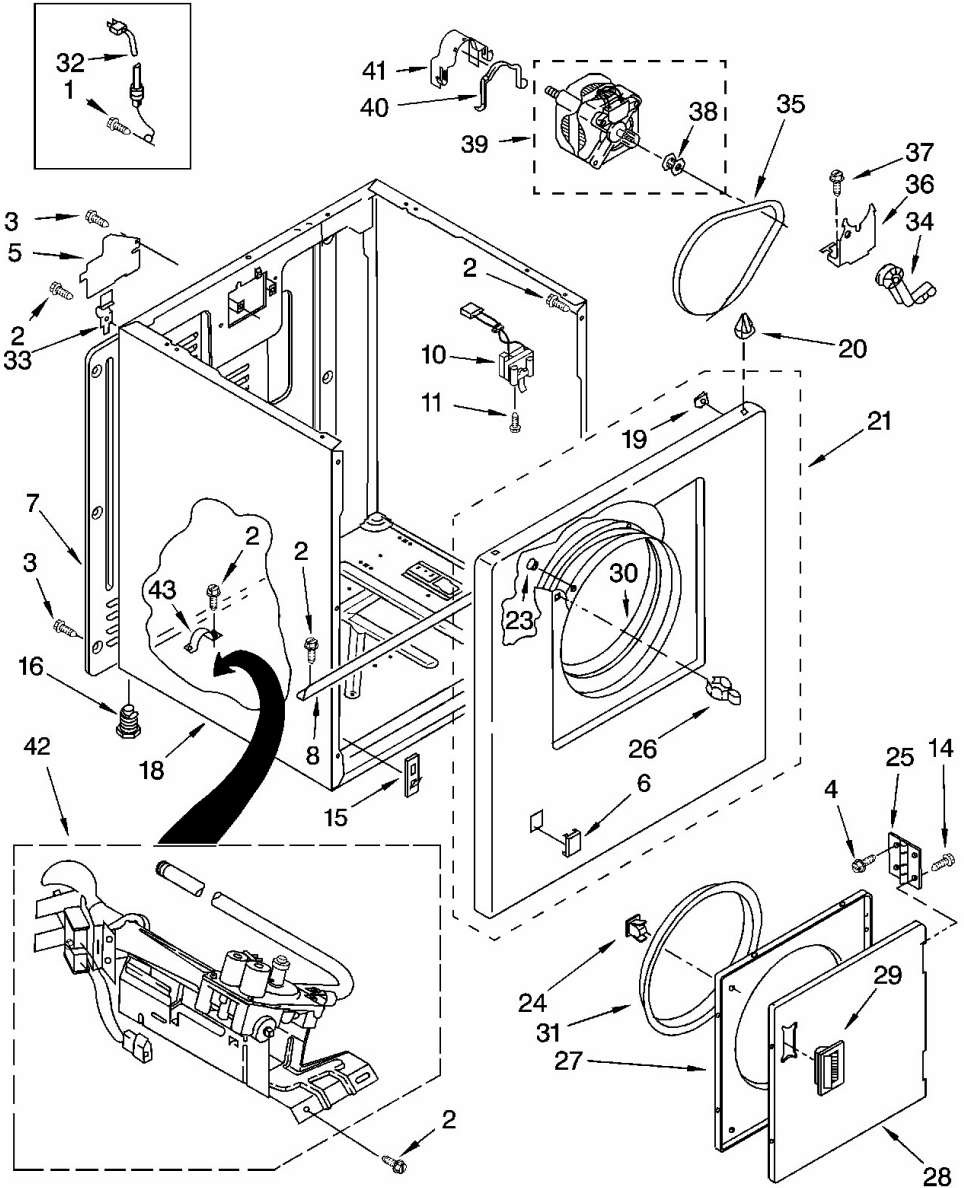

Distribuidor Autorizado

SurteRápido.com

Venta de Refacciones
Electrodomesticas

Secadora Whirlpool 7MLGR3624JT4

Distribuidor Autorizado

SurteRápido.com

Venta de Refacciones
Electrodomesticas

Secadora Whirlpool 7MLGR3624JT4

No. Ilus.	DESCRIPCIÓN	No. de Parte
1	Screw, 10-32 x 5/8	4331106
2	Screw, 10-16 x 1/2	681414
3	Screw, Hex Head	489069
4	Screw, 8-18 x 1/2	488627
5	Cover, Block	3396795
6	Plug, Front Panel (White)	3394975
	Plug, Front Panel (Biscuit)	3394978
7	Panel, Rear	280040
8	Bracket, Cabinet	8541400
10	Door Switch Assembly	3406102
11	Screw, 6-20 x 7/8	3395530
14	Screw, 8-18 x 3/8	694091
15	Clip, Front Panel	3394083
16	Foot, Dryer (4)	3392100
18	Cabinet (Includes Illus. 8) (White)	8533643
	Cabinet (Includes Illus. 8) (Biscuit)	3977306
19	Clip, Ground (2)	98234
20	Lock, Front Top (2)	18776
21	Front Panel Assembly (White)	280022
	Front Panel Assembly (Biscuit)	280021
23	Clip, Felt Pad	279220
24	Catch, Door	3389441
25	Hinge & Pin Assembly (2)	348023
26	Strike, Door	279570
27	Door, Rear	695656
28	Door, Front (White)	348205
	Door, Front (Biscuit)	3978598