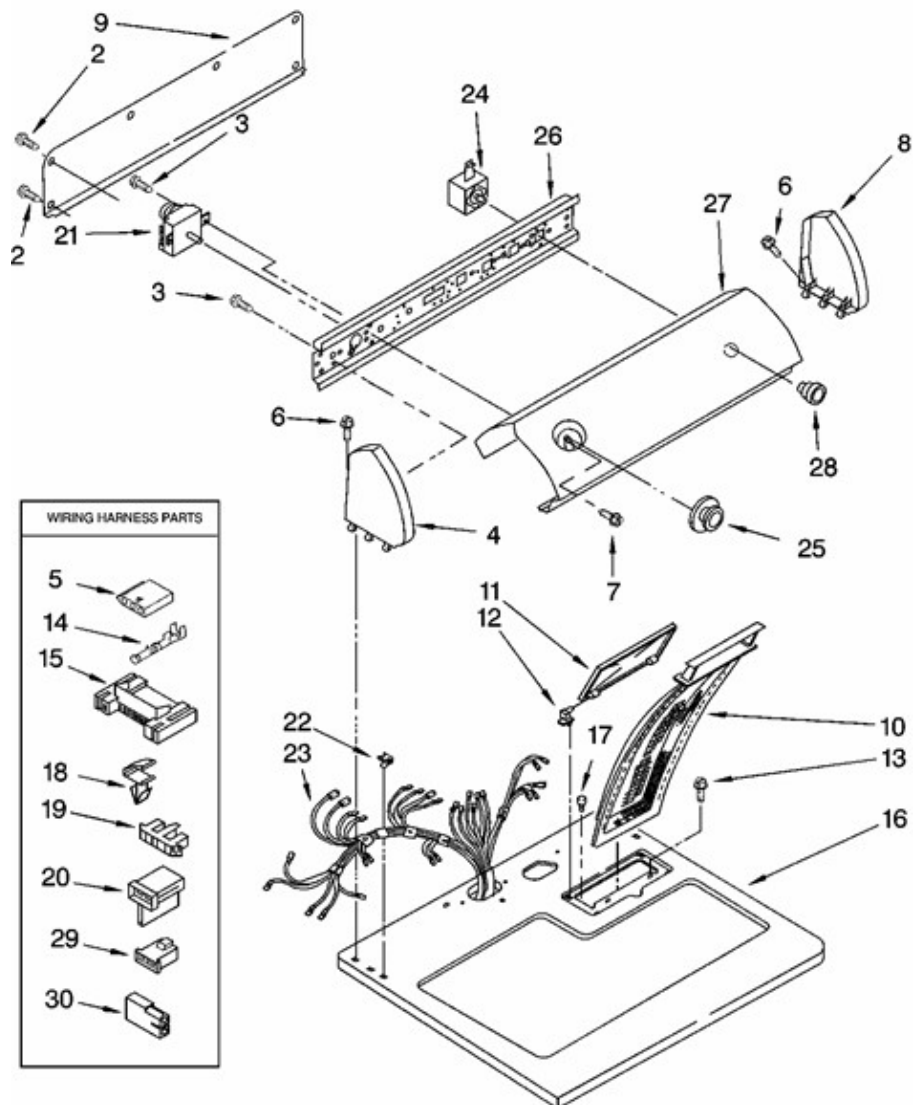

Distribuidor Autorizado

SurteRápido.com

Venta de Refacciones
Electrodomesticas

Secadora Whirlpool 7MLGR3624JT4

Distribuidor Autorizado

SurteRápido.com

Venta de Refacciones
Electrodomesticas

Secadora Whirlpool 7MLGR3624JT4

No. Ilus.	DESCRIPCIÓN	No. de Parte
2	Screw, Hex Head	489069
3	Screw, 8-18 x 5/16	3390646
4	Cap, End (L.H.) (White)	279962
	Cap, End (L.H.) (Biscuit)	279965
5	Connector	3936144
6	Screw, Console	388326
7	Screw, Grounding	3400859
8	Cap, End (R.H.) (White)	279962
	Cap, End (R.H.) (Biscuit)	279965
9	Panel, Rear Console	8274261
10	Screen, Lint	339392
11	Cover, Lint Screen (White)	8283378
	Cover, Lint Screen (Biscuit)	8283380
12	Hinge, R.H.	3978605
	Hinge, L.H.	3978606
13	Screw, 8-18 x 5/8	487240
14	Terminal	94614
15	Connector (Motor)	3395683
16	Top (White)	8521918
	Top (Biscuit)	8521920
17	Bumper, Lint Lid	17258
18	Clip, Harness	3394427
19	Connector (Timer)	3397269
20	Connector, 2 Position (Gas Valve)	3403499
21	Timer, 60 Hz.	3976575
22	Nut, Push-In (2)	357213
23	Harness, Wiring	8299875
24	Switch, Push-To-Start	3977456