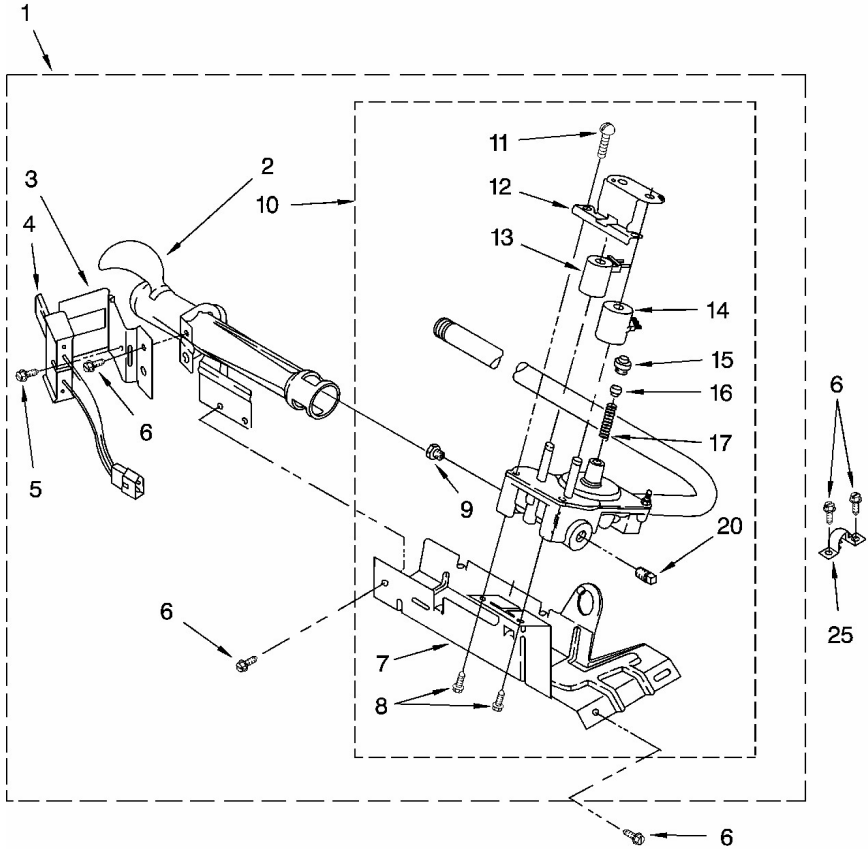

Distribuidor Autorizado

SurteRápido.com

Venta de Refacciones
Electrodomesticas

Secadora Whirlpool 7MLGR3624JT4

Distribuidor Autorizado

SurteRápido.com

Venta de Refacciones
Electrodomesticas

Secadora Whirlpool 7MLGR3624JT4

No. Ilus.	DESCRIPCIÓN	No. de Parte
1	Burner Assembly 60 Hz. (Type 1)	279990
2	Tube, Burner	693140
3	Bracket, Ignitor	694298
4	Ignitor	279311
5	Screw & Washer (8-32 x 5/8)	3393909
6	Screw, 10-16 x 1/2	681414
7	Base, Burner	693986
8	Screw, 8-18 x 3/8	90767
9	Orifice, Burner (Type 1)	234826
	Orifice, Burner (Type 4 (Butane))	229742
	Orifice, Burner (Type 4 (Propane))	234868
10	Valve, 60 Hz. (Includes Pipe & Illus. 7)	8318277
11	Screw, 8-32 x 1/2 (2)	694421
12	Bracket, Coil	694538
13	Coil, 60 Hz. (2 Terminal) (Main)	694540
14	Coil, 60 Hz. (Split) (3 Terminal)	694539
15	Leak Limiter	694424
16	Screw, Regulator Adjustment	694423
17	Spring, Regulator	694422
20	Plug, Pipe	239822
25	Clamp, Pipe	341029
	Conversion Kit L.P.G.	49572