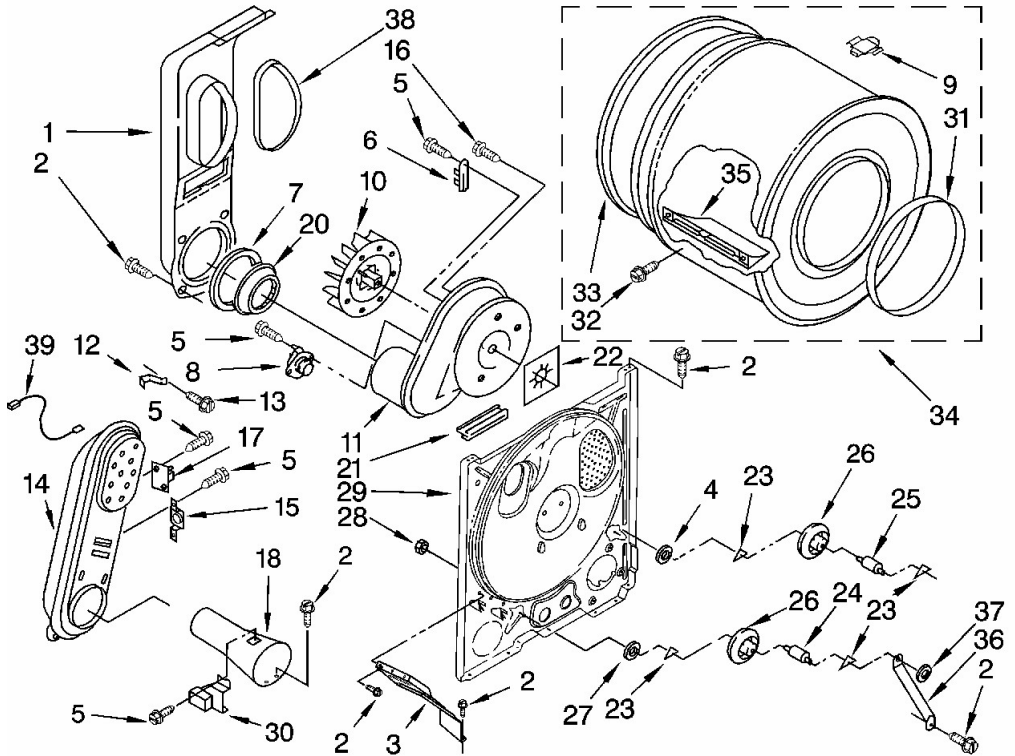

Distribuidor Autorizado

SurteRápido.com

Venta de Refacciones
Electrodomesticas

Secadora Whirlpool 7MLGR3624JT4

Distribuidor Autorizado

SurteRápido.com

Venta de Refacciones
Electrodomesticas

Secadora Whirlpool 7MLGR3624JT4

No. Ilus.	DESCRIPCIÓN	No. de Parte
1	Lint Chute Assembly	279505
2	Screw, 10-16 x 1/2	681414
3	Bracket, Bulkhead	3406022
4	Washer, Support	3388703
5	Screw, 8-18 x 3/8	90767
6	Fuse, Thermal	3392519
7	Seal, Lint Chute	347139
8	Thermostat, 150 F(60C)	694674
9	Drum Hole Plug	8066086
10	Wheel, Blower (Includes Illus. 22)	279711
11	Housing, Blower	8557384
12	Clip	279771
13	Screw, 8-18 x 5/8	489463
14	Box, Heater	279980
15	Thermostat, 205 F (96C)	3403140
16	Screw, 8-18 x 1/2	488729
17	Kit, Thermal Cut-Off (Includes Illus. 15)	280010
18	Funnel, Burner	8066048
20	Shield, Exhaust	696302
21	Pad, Blower Housing	786068
22	Seal, Blower Shaft	3394196
23	Ring, Tri	690997
24	Shaft, L.H.	3399506
25	Shaft, R.H.	339489
26	Roller, Support	349241T
27	Washer, Support	348197
28	Nut, 3/8-16	3359452
29	BULKHEAD	279793