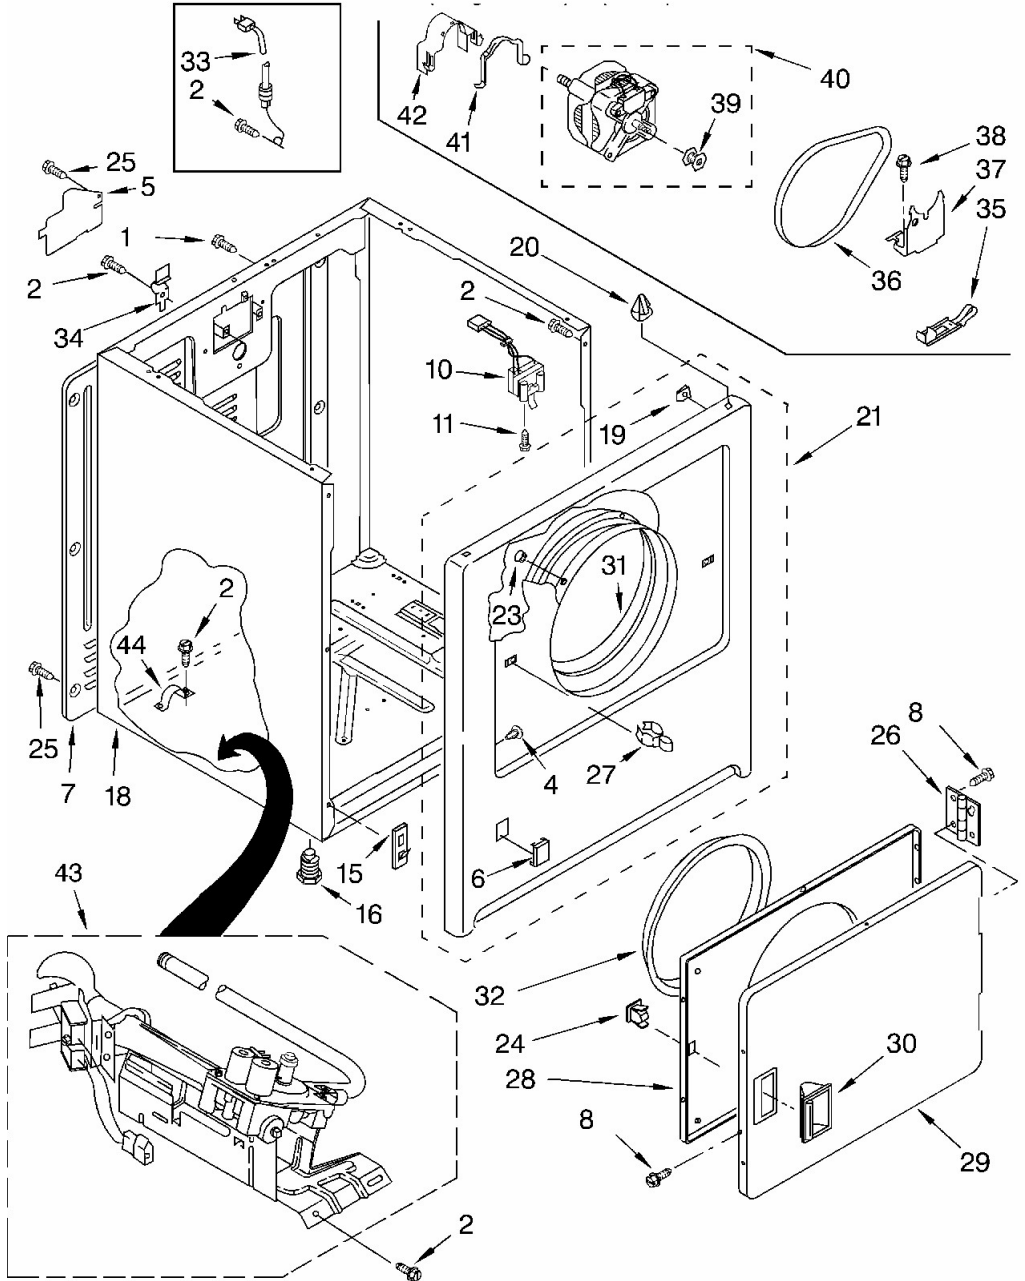

Distribuidor Autorizado

SurteRápido.com

Venta de Refacciones
Electrodomesticas

Secadora Whirlpool 7MLGR4634JT2

Distribuidor Autorizado

SurteRápido.com

Venta de Refacciones
Electrodomesticas

Secadora Whirlpool 7MLGR4634JT2

No. Ilus.	DESCRIPCIÓN	No. de Parte
1	Screw, 10-32 x 5/8	4331106
2	Screw, 10-16 x 1/2	681414
4	Plug, Hinge Hole (4) (White)	3404413
	Plug, Hinge Hole (4) (Biscuit)	3404415
5	Cover, Block	3396795
6	Plug, Front Panel (White)	3394975
	Plug, Front Panel (Biscuit)	3394978
7	Panel, Rear	280040
8	Screw, 8-18 x 1/2	488627
10	Door Switch Assembly	3406105
11	Screw, 6-20 x 7/8	3395530
15	Clip, Front Panel	3394083
16	Foot, Dryer	3392100
	Foot - Optional	279810
18	Cabinet (White)	8533643
	Cabinet (Biscuit)	3977306
19	Clip, Ground (2)	98234
20	Lock, Front Top (2)	18776
21	Front Panel Assembly (White)	279846
	Front Panel Assembly (Biscuit)	279932
23	Clip, Felt Pad	279220
24	Catch, Door	279570
25	Screw, Hex Head	489069
26	Hinge & Pin Assembly	3405514
27	Strike, Door	279570
28	Door, Rear	3403371
29	Door, Front (White)	3403361
	Door, Front (Biscuit)	3403363