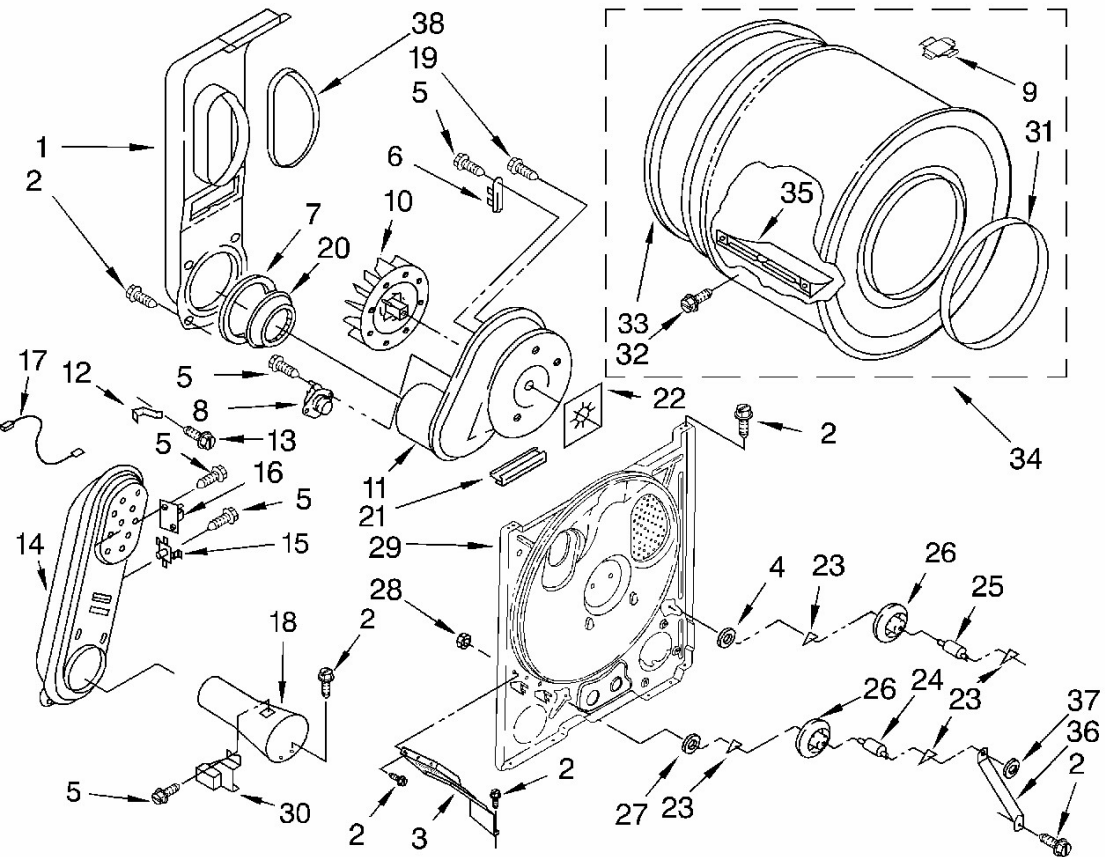

Distribuidor Autorizado

SurteRápido.com

Venta de Refacciones
Electrodomesticas

Secadora Whirlpool 7MLGR4634JT2

Distribuidor Autorizado

SurteRápido.com

Venta de Refacciones
Electrodomesticas

Secadora Whirlpool 7MLGR4634JT2

No. Ilus.	DESCRIPCIÓN	No. de Parte
1	Lint Chute Assembly	279505
2	Screw, 10-16 x 1/2	681414
3	Bracket, Bulkhead	3406022
4	Washer, Support	3388703
5	Screw, 8-18 x 3/8	90767
6	Fuse, Thermal	3392519
7	Seal, Lint Chute	347139
8	Thermostat, Internal-Bias	3387134
9	Drum Hole Plug	8066086
10	Wheel, Blower (Includes Illus. 22)	279711
11	Housing, Blower	8557384
12	Clip	279771
13	Screw, 8-18 x 5/8	489463
14	Box, Heater	279980
15	Thermostat, 205 F (96 C)	3403140
16	Kit, Thermal Cut-Off (Includes Illus. 15)	279769
17	Wire, Jumper	3401707
18	Funnel, Burner	8066048
19	Screw, 8-18 x 1/2	488729
20	Shield, Exhaust	696302
21	Pad, Blower Housing	786068
22	Seal, Blower Shaft	3394196
23	Ring, Tri	690997
24	Shaft, L.H.	3399506
25	Shaft, R.H.	339489
26	Roller, Support	349241T
27	Washer, Support	348197
28	Nut, 3/8-16	3359452