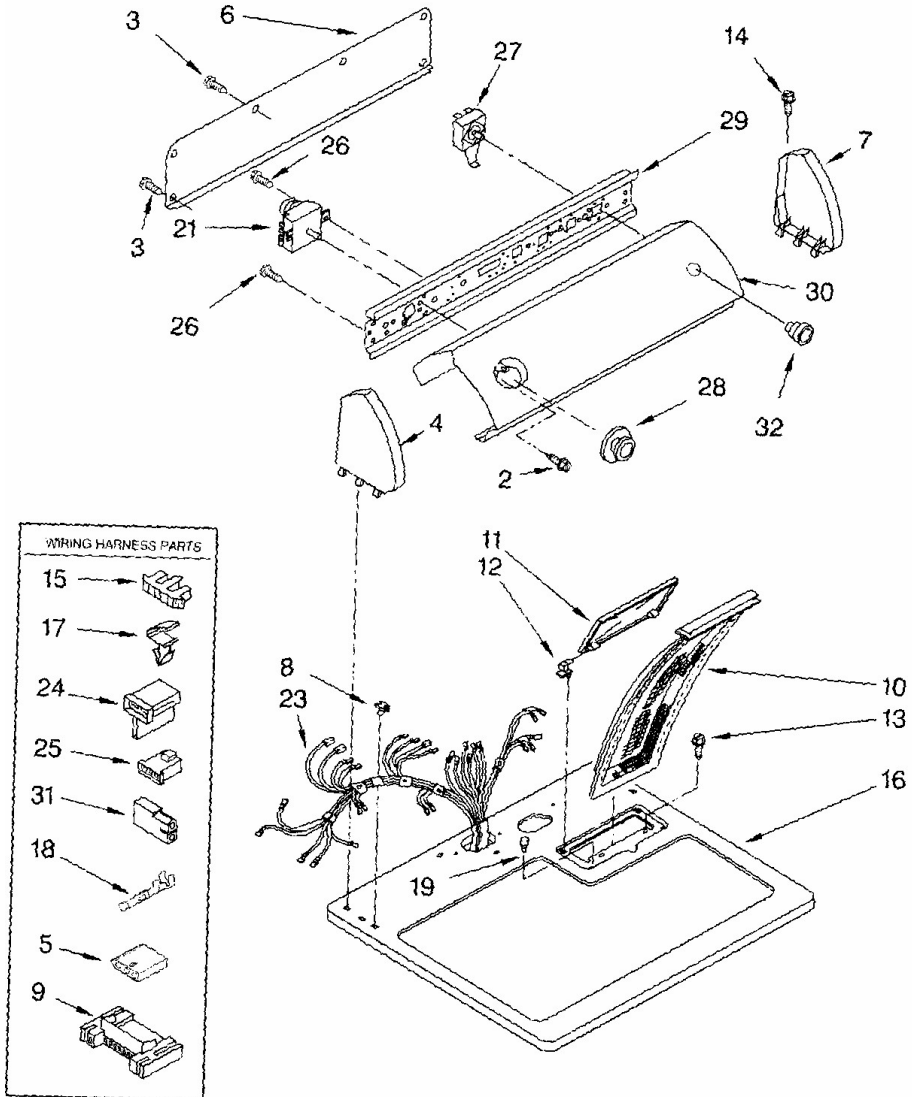

Distribuidor Autorizado

SurteRápido.com

Venta de Refacciones
Electrodomesticas

Secadora Whirlpool 7MLGR4634JT2

Distribuidor Autorizado

SurteRápido.com

Venta de Refacciones
Electrodomesticas

Secadora Whirlpool 7MLGR4634JT2

No. Ilus.	DESCRIPCIÓN	No. de Parte
2	Screw, Grounding	3400859
3	Screw, Hex Head	489069
4	Cap, End (L.H.) (White)	279962
	Cap, End (L.H.) (Biscuit)	279965
5	Connector	3936144
6	Panel, Rear Console	8274261
7	Cap, End (R.H.) (White)	279962
	Cap, End (R.H.) (Biscuit)	279965
8	Nut, Push-In (2)	357213
9	Housing, Connector (Motor)	3395683
10	Screen, Lint	339392
11	Cover, Lint Screen (White)	8283378
	Cover, Lint Screen (Biscuit)	8283380
12	Hinge, R.H.	3978605
	Hinge, L.H.	3978606
13	Screw, 8-18 x 5/8	487240
14	Screw, Console	388326
15	Connector (Timer)	3397269
16	Top (White)	8521918
	Top (Biscuit)	8521920
17	Clip, Harness	3394427
18	Terminal	94614
19	Bumper, Lint Lid	17258
21	Timer Assembly, 60 Hz.	3976584
23	Harness, Wiring	8299876
24	Connector, 2-Position (Gas Valve)	3403499
25	Connector, 3-Position (Gas Valve)	3403498
26	Screw, 8-18 x 5/16	3390646