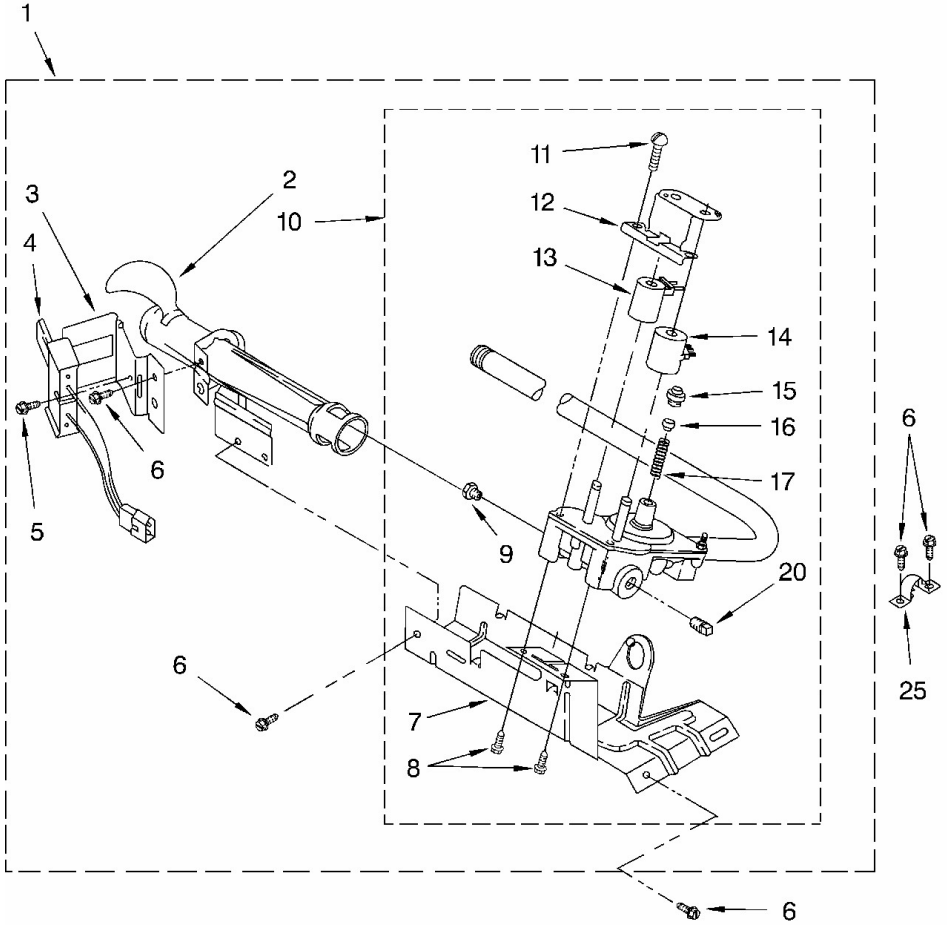

Distribuidor Autorizado

SurteRápido.com

Venta de Refacciones
Electrodomesticas

Secadora Whirlpool 7MLGR4634JT2

Distribuidor Autorizado

SurteRápido.com

Venta de Refacciones
Electrodomesticas

Secadora Whirlpool 7MLGR4634JT2

No. Ilus.	DESCRIPCIÓN	No. de Parte
1	Burner Assembly 60 Hz. (Type 1)	279990
2	Tube, Burner	693140
3	Bracket, Ignitor	694298
4	Ignitor	279311
5	Screw & Washer (8-32 x 5/8)	3393909
6	Screw, 10-16 x 1/2	681414
7	Base, Burner	693986
8	Screw, 8-18 x 3/8	90767
9	Orifice, Burner (Type 1)	234826
	Orifice, Burner (Type 4 (Butane))	229742
	Orifice, Burner (Type 4 (Propane))	234868
10	Valve, 60 Hz. (Includes Pipe & Illus. 7)	8318277
11	Screw, 8-32 x 1/2 (2)	694421
12	Bracket, Coil	694538
13	Coil, 60 Hz. (2 Terminal) (Main)	694540
14	Coil, 60 Hz. (Split) (3 Terminal)	694539
15	Leak Limiter	694424
16	Screw, Regulator Adjustment	694423
17	Spring, Regulator	694422
20	Plug, Pipe	239822
25	Clamp, Pipe	341029
	Conversion Kit L.P.G.	49572