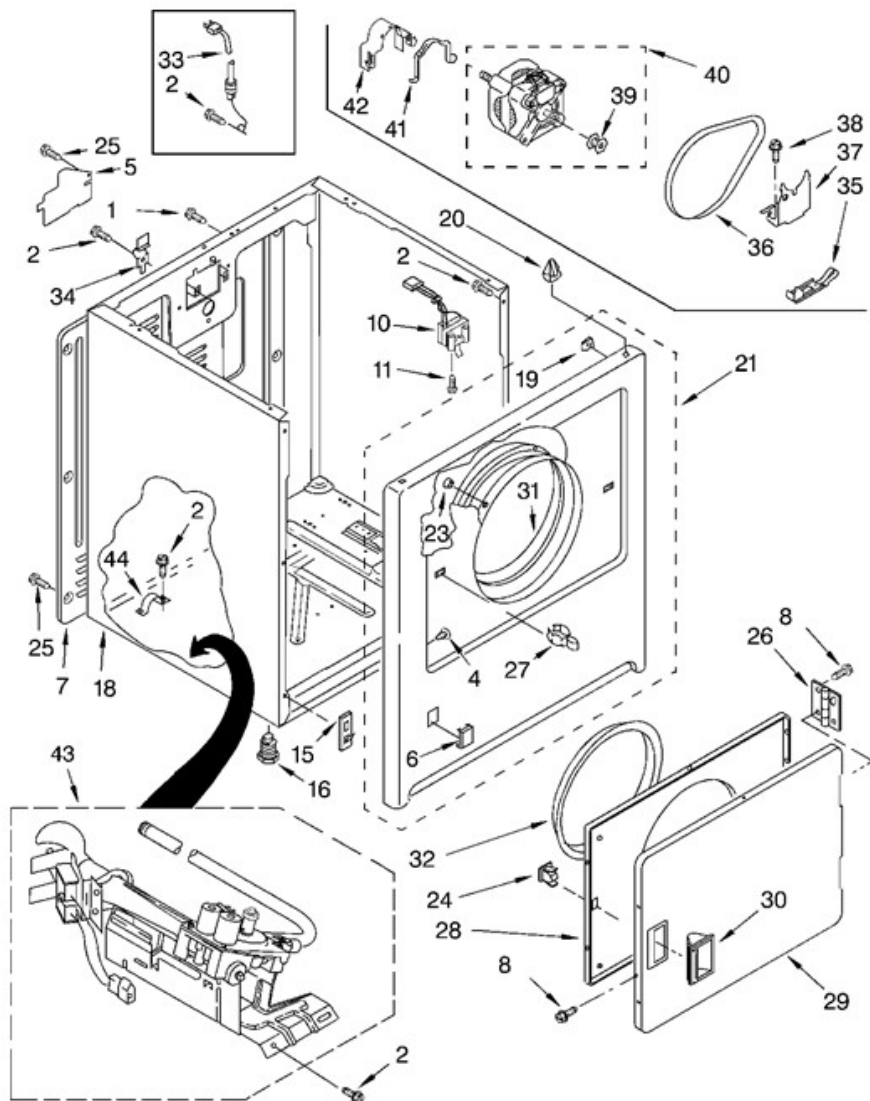

Distribuidor Autorizado

SurteRápido.com

Venta de Refacciones
Electrodomesticas

Secadora Whirlpool 7MLGR4634JT3