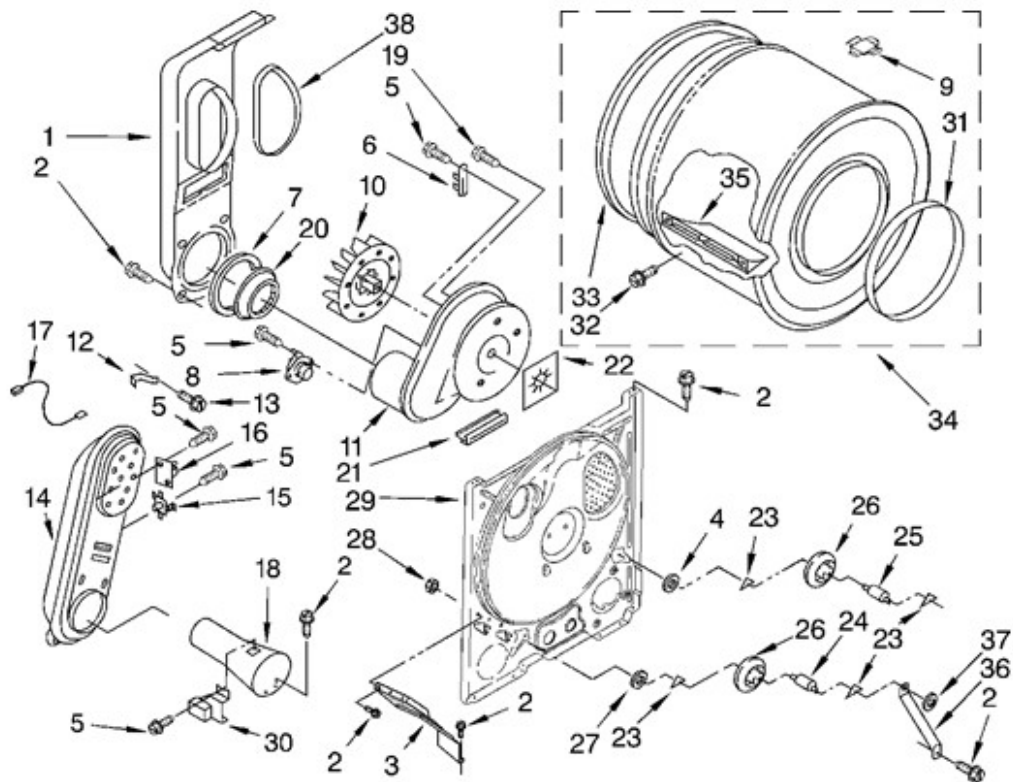

Distribuidor Autorizado

SurteRápido.com

Venta de Refacciones
Electrodomesticas

Secadora Whirlpool 7MLGR4634JT3