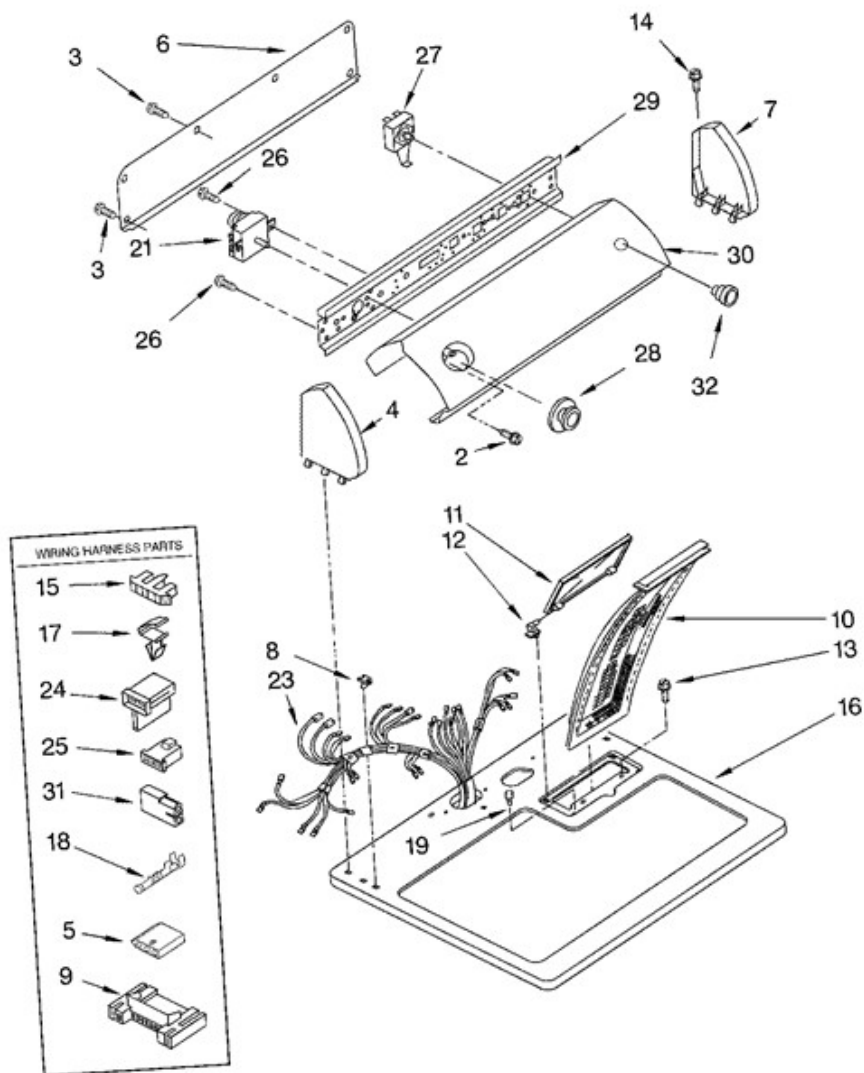

Distribuidor Autorizado

SurteRápido.com

Venta de Refacciones
Electrodomesticas

Secadora Whirlpool 7MLGR4634JT3