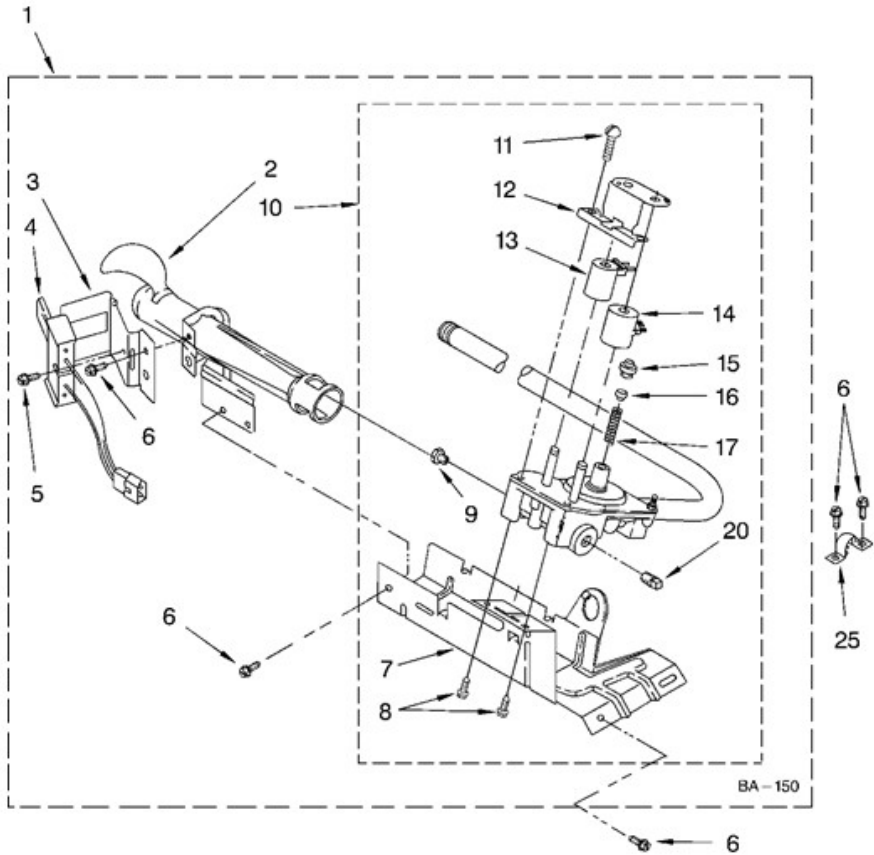

Distribuidor Autorizado

SurteRápido.com

Venta de Refacciones
Electrodomesticas

Secadora Whirlpool 7MLGR4634JT3

TOP AND CONSOLE

No.Ilus.	DESCRIPCIÓN	No. de Parte
2	Screw, Grounding	3400859
3	Screw, Hex Head	489069
4	Cap, End (L.H.) (White)	279962
	Cap, End (L.H.) (Biscuit)	279965
5	Connector	3936144
6	Panel, Rear Console	8274261
7	Cap, End (R.H.) (White)	279962
	Cap, End (R.H.) (Biscuit)	279965
8	Nut, Push-In (2)	357213
9	Housing, Connector (Motor)	3395683
10	Screen, Lint	339392
11	Cover, Lint Screen (White)	8283378
	Cover, Lint Screen (Biscuit)	8283380
12	Hinge, R.H.	3978605
	Hinge, L.H.	3978606
13	Screw, 8-18 x 5/8	487240
14	Screw, Console	388326
15	Connector (Timer)	3397269
16	Top (White)	8521918
	Top (Biscuit)	8521920
17	Clip, Harness	3394427
18	Terminal	94614
19	Bumper, Lint Lid	17258
21	Timer Assembly, 60 Hz.	3976584
23	Harness, Wiring	8299876
24	Connector, 2-Position (Gas Valve)	3403499
25	Connector, 3-Position (Gas Valve)	3403498

Distribuidor Autorizado

SurteRápido.com

Venta de Refacciones
Electrodomesticas

Secadora Whirlpool 7MLGR4634JT3

TOP AND CONSOLE

No.Ilus.	DESCRIPCIÓN	No. de Parte
26	Screw, 8-18 x 5/16	3390646
27	Switch, Push-To-Start	3977456
28	Timer Knob Assembly (White)	8312687
	Timer Knob Assembly (Biscuit)	8271404
29	Bracket, Control	8271418
30	Panel, Control (White)	3977834
	Panel, Control (Biscuit)	3977835
31	Receptacle, Latching (2-Way)	717252
32	Knob, Push-To-Start (White)	8271341
	Knob, Push-To-Start (Biscuit)	8271349