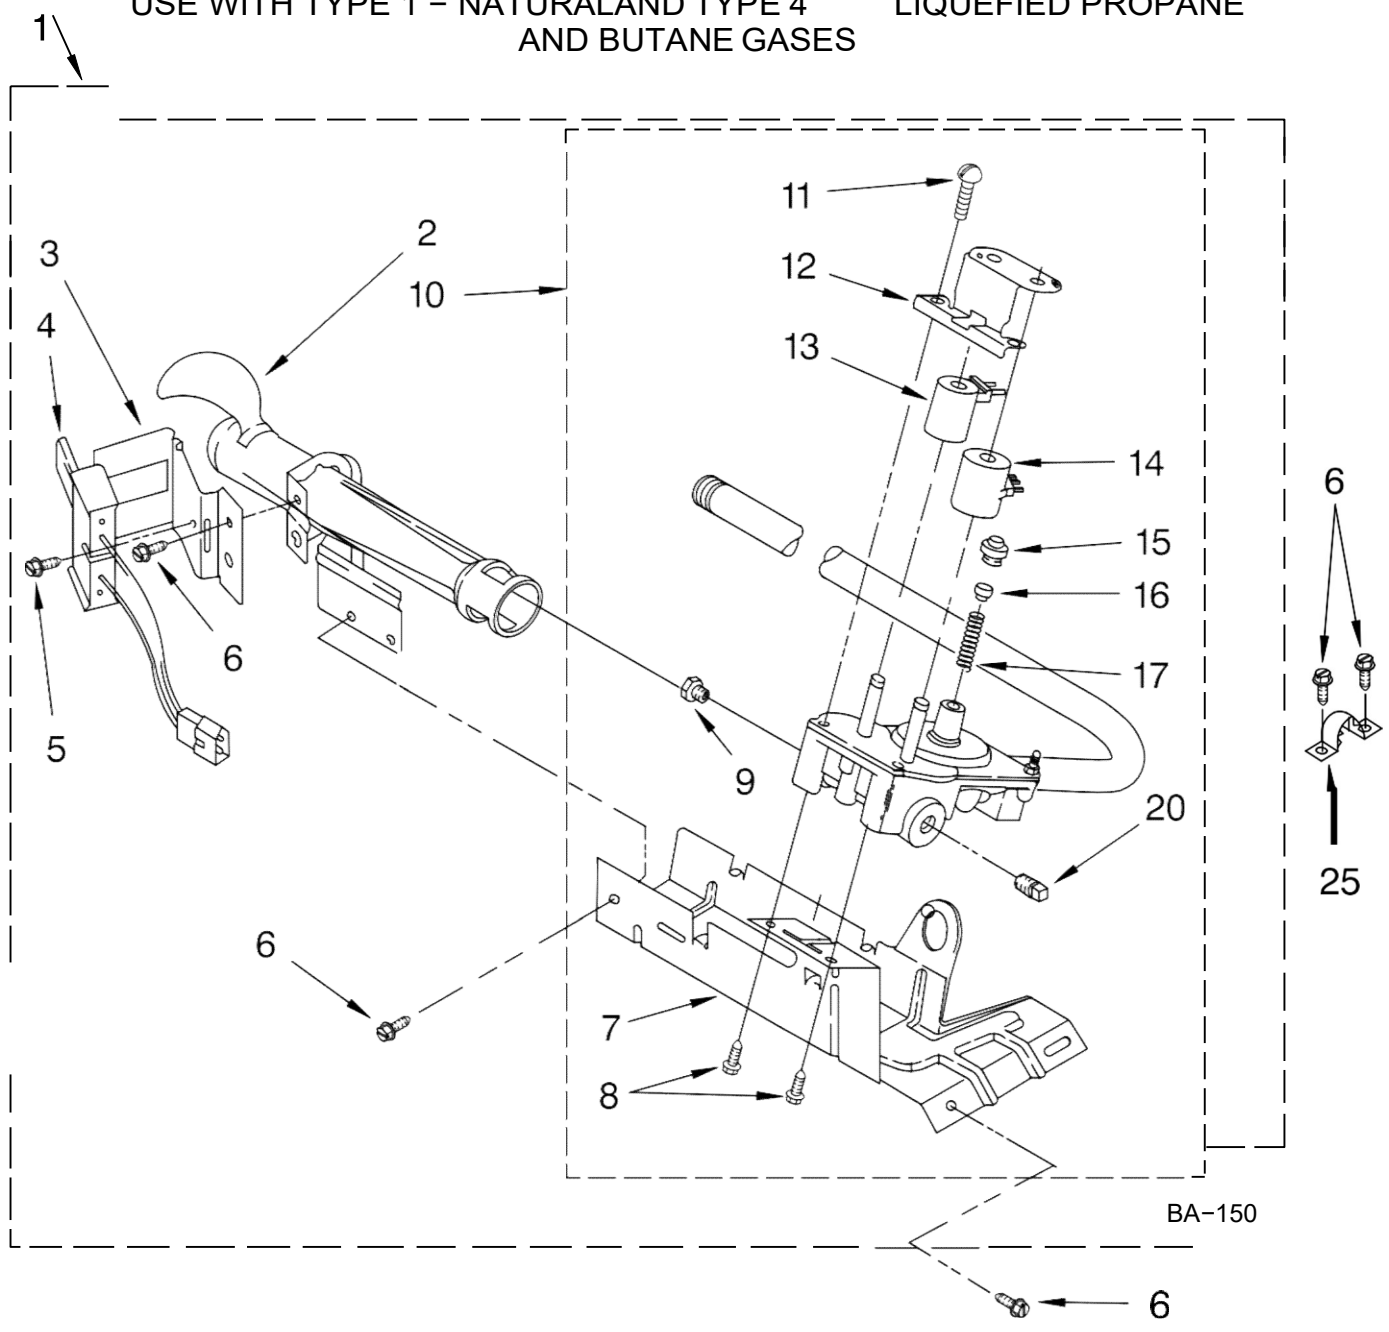

USE WITH TYPE 1 - NATURAL AND TYPE 4 LIQUEFIED PROPANE
AND BUTANE GASES

Secadora Whirlpool 7MLGR4634JT4

USE WITH TYPE 1 – NATURAL
AND TYPE 4 LIQUEFIED PROPANE AND BUTANE GASES

Illus. No.	Part No.	DESCRIPTION
1	8318272	Burner Assembly 60 Hz. (Type 1) (White Rodgers)
2	688617	Tube, Burner
3	694298	Bracket, Ignitor
4	686590	Ignitor
5	3393909	Screw & Washer (8-32 x 5/8)
6	343641	Screw, 10-16 x 1/2
7	693986	Base, Burner
8	3387057	Screw, 8-18 x 3/8
9		Orifice, Burner
	234826	Type 1
	229742	Type 4 (Butane)
	234868	Type 4 (Propane)
10	8318277	Valve, 60 Hz. (Includes Pipe & Illus. #7)
11	694421	Screw, 8-32 x 1/2 (2)
12	694538	Bracket, Coil
13	694540	Coil, 60 Hz. (2 Terminal) (Main)
14	694539	Coil, 60 Hz. (Split) (3 Terminal) (Pilot Position)
15	694424	Leak Limiter
16	694423	Screw, Regulator Adjustment
17	694422	Spring, Regulator
20	239822	Plug, Pipe
25	341029	Clamp, Pipe

Following Parts Not Illustrated

694572 Conversion Kit
(Type 1)
to Type (4) L.P.G.