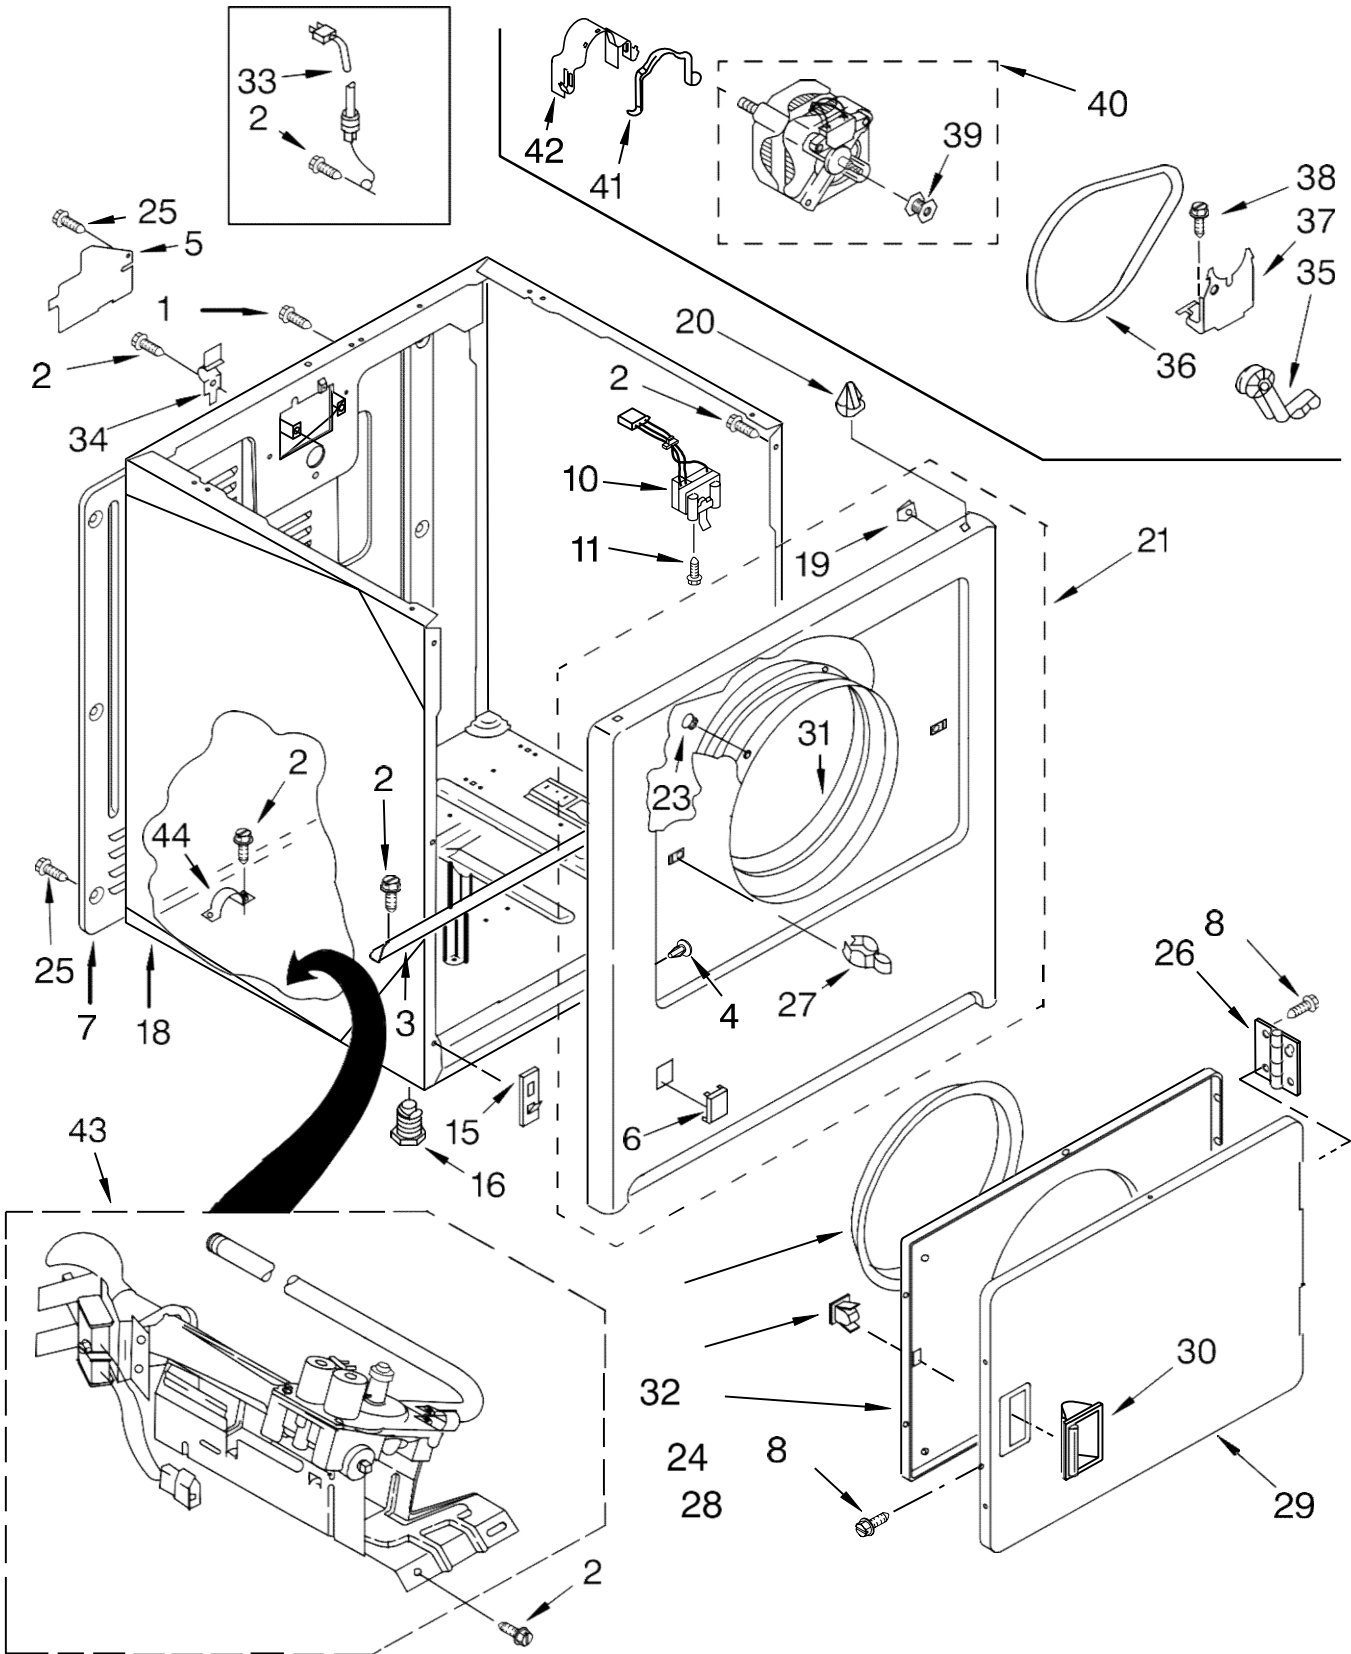

Secadora Whirlpool 7MLGR4634JT4

TOP AND CONSOLE PARTS
 For Models: 7MLGR4634JQ4, 7MLGR4634JT4
 (Designer White) (Biscuit)

Illus. No.	Part No. DESCRIPTION	Illus. No.	Part No. DESCRIPTION	Illus. No.	Part No. DESCRIPTION
1	Literature Parts LIT8543094 Use And Care Guide LIT3978910 Installation Instructions LIT8533203 Wiring Diagram	8	357213 Nut, Push-In (2)	24	3403499 Connector, 2-Position (Gas Valve)
		9	3395683 Housing, Connector (Motor)	25	3403498 Connector, 3-Position (Gas Valve)
		10	339392 Screen, Lint	26	3390646 Screw, 8-18 x 5/16
		11	8283378 White Cover, Lint Screen	27	3977456 Switch, Push-To-Start
			8283380 Biscuit	28	Timer Knob Assembly
		12	3978605 Hinge, R.H.		8312687 White
			3978606 Hinge, L.H.		8271404 Biscuit
		13	688983 Screw, 8-18 x 5/8	29	8271418 Bracket, Control
		14	388326 Screw, Console	30	3977834 White Panel, Control
		15	3397269 Connector (Timer)		3977835 Biscuit
		16	8271390 White Top	31	717252 Receptacle, Latching (2-Way)
			8271392 Biscuit		Knob, Push-To-Start
		17	3394427 Clip, Harness		8271341 White
		18	94614 Terminal		8271349 Biscuit
		19	297535 Bumper, Lint Lid		
		21	3976584 Timer Assembly, 60 Hz.		
		23	8299876 Harness, Wiring		

Secadora Whirlpool 7MLGR4634JT4

Illus. No.	Part No.	DESCRIPTION
1	697776	Screw, 10-32 x 5/8
2	343641	Screw, 10-16 x 1/2
3	8541400	Bracket, Cabinet
4		Plug, Hinge Hole (4)
	3404413	White
	3404415	Biscuit
5	3396795	Cover, Block
6		Plug, Front Panel
	3394975	White
	3394978	Biscuit
7	3396807	Panel, Rear
8	342055	Screw, 8-18 x 1/2
10	3406104	Door Switch Assembly
11	697773	Screw, 6-20 x 7/8
15	3394083	Clip, Front Panel
16	3392100	Foot, Dryer
	279810	Foot - Optional (Extended Length Package Of 2) (Not Included)