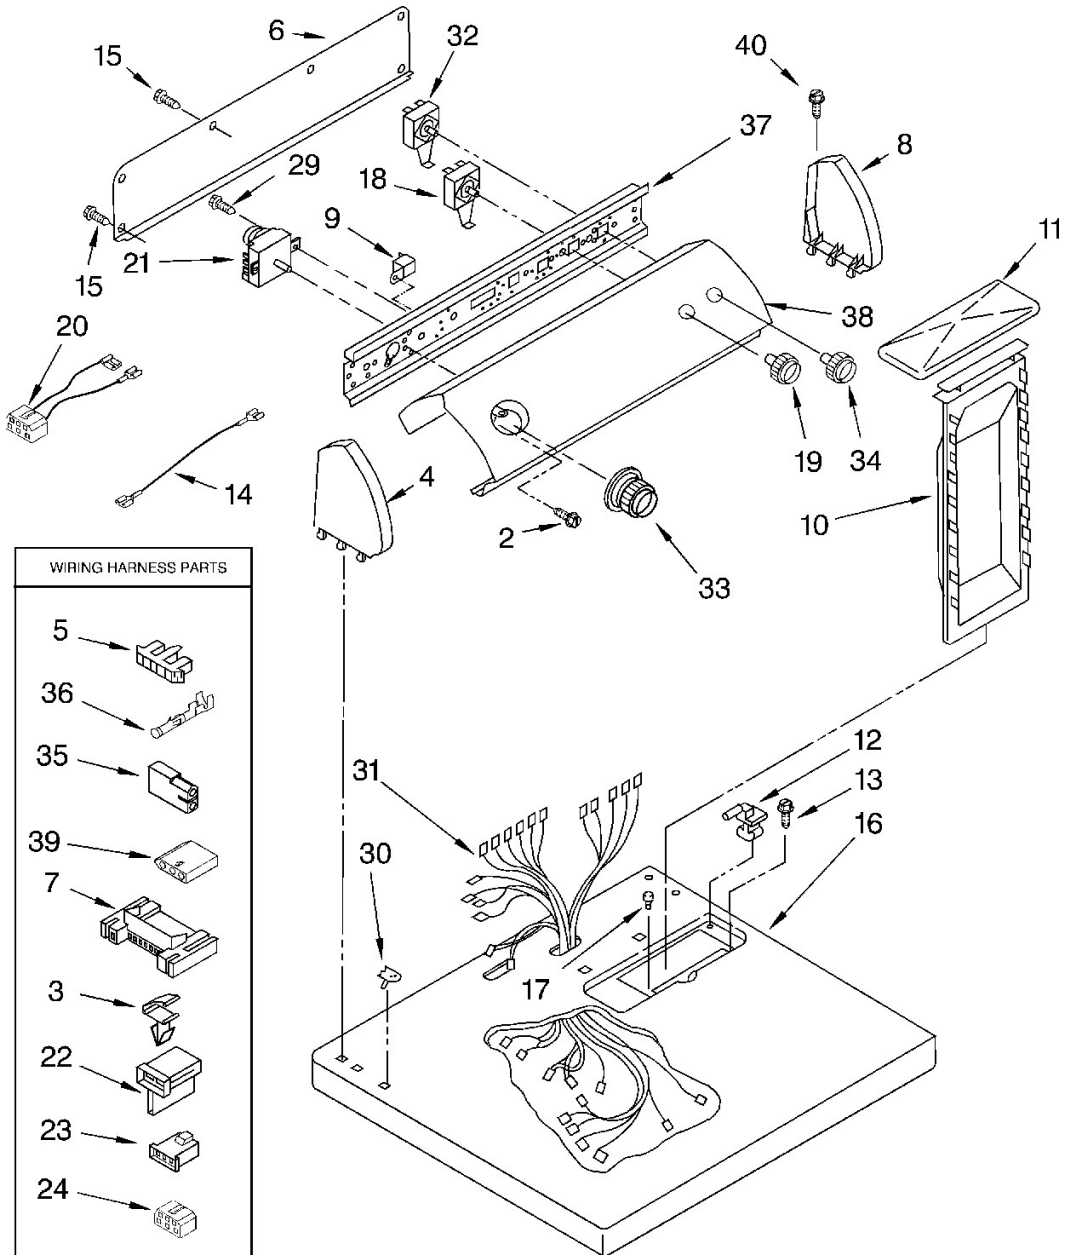

Distribuidor Autorizado

SurteRápido.com

Venta de Refacciones
Electrodomesticas

Secadora Whirlpool 7MLGR5620MQ1

Distribuidor Autorizado

SurteRápido.com

Venta de Refacciones
Electrodomesticas

Secadora Whirlpool 7MLGR5620MQ1

No. Ilus.	DESCRIPCIÓN	No. de Parte
2	Screw, Grounding	3400859
3	Clip, Harness	3394427
4	Cap, End (L.H.)	279962
5	Connector (Timer)	3397269
6	Panel, Rear Console	8274261
7	Housing, Connector (Motor)	3395683
8	Cap, End (R.H.)	279962
9	Buzzer, Mini	694419
10	Handle & Lint Screen Assembly	349639
11	Cover, Lint Screen	8283378
12	Hinge, R.H.	3978605
	Hinge, L.H.	3978606
13	Screw, 8-18 x 5/8	487240
14	Wire, Jumper (Black)	3401674
15	Screw, Hex Head	489069
16	Top	8521918
17	Bumper, Lint Lid	17258
18	Switch, End Of Cycle	3405152
19	Knob, Control	8271339
20	Wire, Jumper (Guard On/Off)	8283276
21	Timer Assembly (60 Hz.)	3976584
22	Connector, 2-Position (Gas Valve)	3403499
23	Connector, 3-Position (Gas Valve)	3403498
24	Connector, 6-Circuit	3347243
29	Screw, 8-18 x 5/16	3390646
30	Nut, Push-In (2)	357213
31	Harness, Wiring	8299877