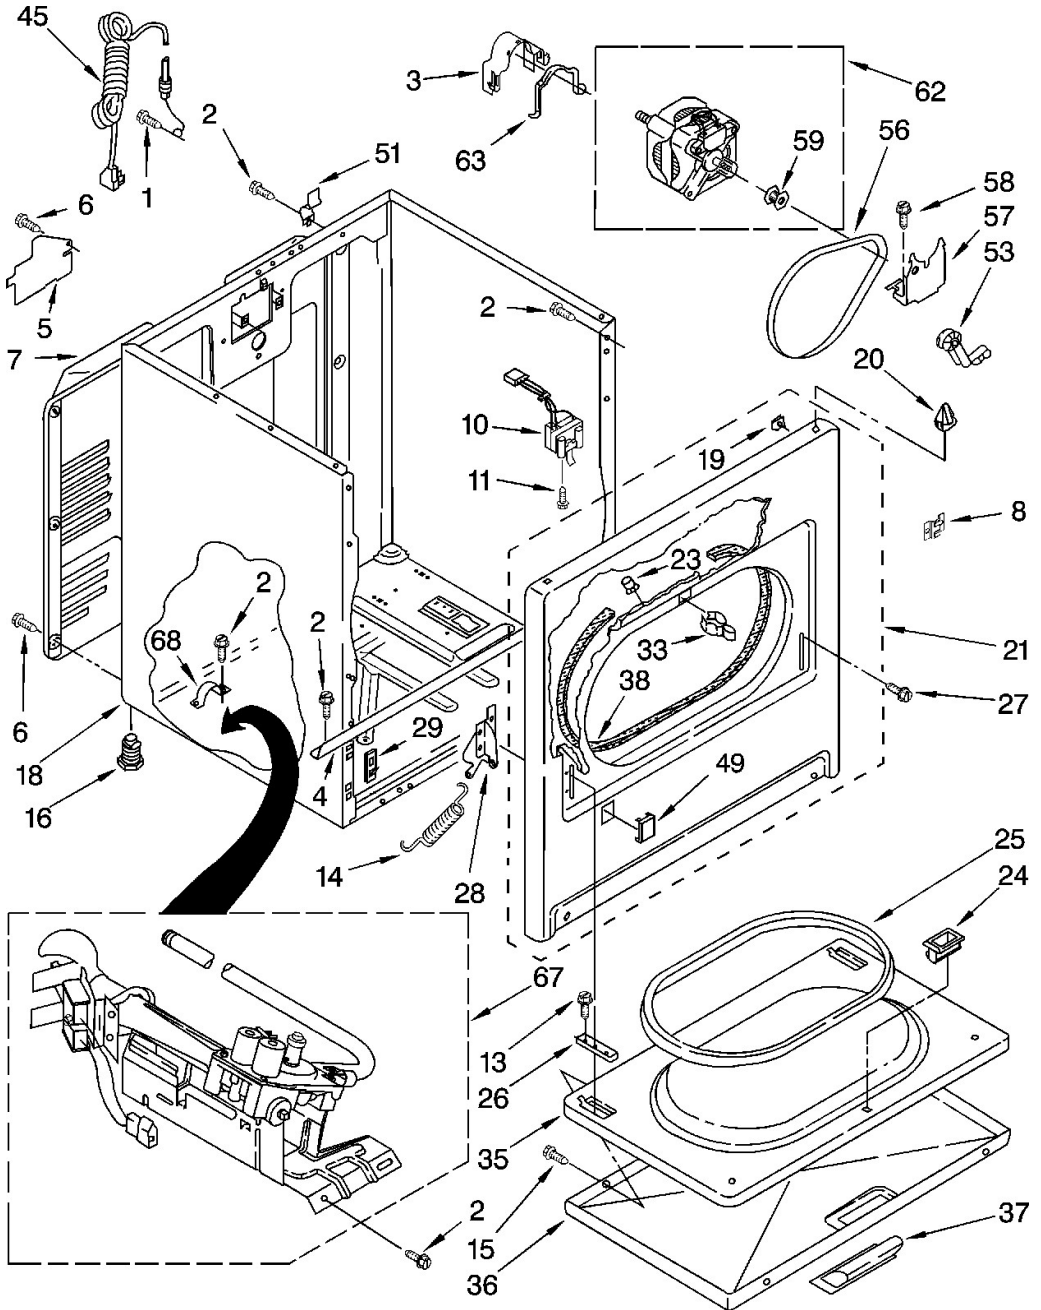

Distribuidor Autorizado

SurteRápido.com

Venta de Refacciones
Electrodomesticas

Secadora Whirlpool 7MLGR5620MQ1

Distribuidor Autorizado

SurteRápido.com

Venta de Refacciones
Electrodomesticas

Secadora Whirlpool 7MLGR5620MQ1

No.Ilus.	DESCRIPCIÓN	No. de Parte
1	Screw, 10-32 x 5/8 (External Ground)	4331106
2	Screw, 10-16 x 1/2	681414
3	Clamp, Motor (W/Shield)	3404162
4	Bracket, Cabinet	8541400
5	Cover, Block	3396795
6	Screw, Hex Washer Head	489069
7	Panel, Rear	280043
8	Clip, Door Spring	8546676
10	Door Switch Assembly	3406107
11	Screw, 6-20 x 7/8	3395530
13	Screw, 8-18 x 3/8	694091
14	Spring, Door (2)	8541401
15	Screw, 10-16 x 1/2	308685
16	Foot, Dryer	3392100
	Foot - Optional (Extended Length Package Of 2 (Not Included))	279810
18	Cabinet (Includes Illus. 4)	8533643
19	Clip, Ground (2)	98234
20	Lock, Front Top (2)	18776
21	Panel Front	279740
23	Clip, Felt Pad (2)	279220
24	Catch, Door Assembly	3389441
25	Seal, Door	3390731
26	Clip, Hinge (2)	337189
27	Screw, 10-32 x 3/8	486146
28	Hinge, R.H.	8066056
	Hinge, L.H.	8066057
29	Clip, Front Panel	3394083