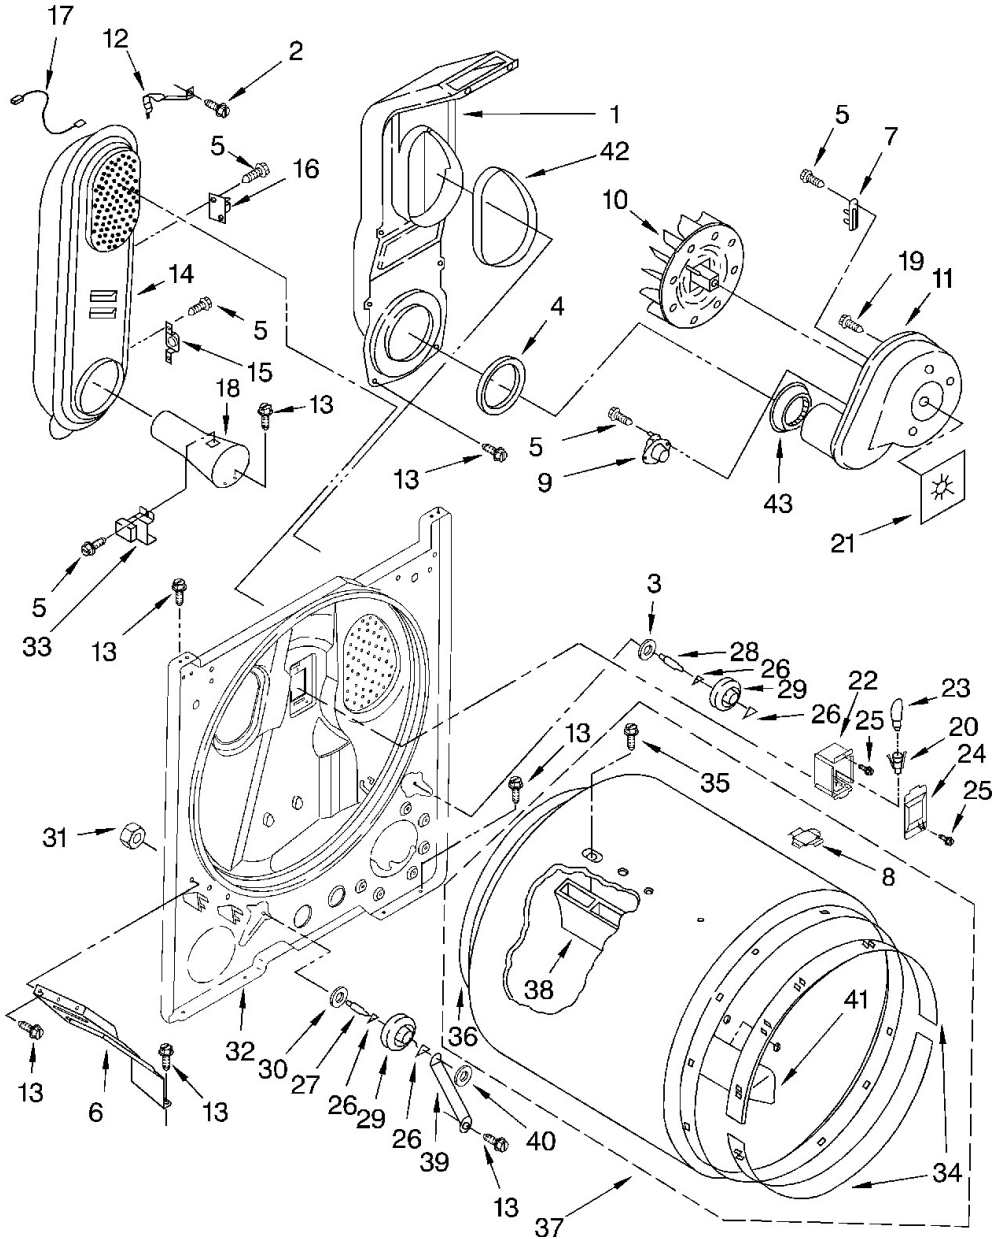

Distribuidor Autorizado

SurteRápido.com

Venta de Refacciones
Electrodomesticas

Secadora Whirlpool 7MLGR5620MQ1

Distribuidor Autorizado

SurteRápido.com

Venta de Refacciones
Electrodomesticas

Secadora Whirlpool 7MLGR5620MQ1

No.Ilus.	DESCRIPCIÓN	No. de Parte
1	Lint Chute Assembly	3396352
2	Screw, 8-18 x 5/8	489463
3	Washer-Support	3388703
4	Seal, Lint Chute	347139
5	Screw, 8-18 x 3/8	90767
6	Bracket, Bulkhead	3406022
7	Fuse, Thermal	3392519
8	Drum Hole Plug	8066086
9	Thermostat, Internal-Bias	3387134
10	Wheel, Blower (Includes Illus. 21)	279711
11	Housing, Blower	8557384
12	CLIP	8066155
13	Screw, 10-16 x 1/2	681414
14	Box, Heater	279980
15	Thermostat, 205 F (96 C)	3403140
16	Kit, Thermal Cut-Off (Includes Illus. 15)	280010
17	Wire, Jumper	3401707
18	Funnel, Burner	8066049
19	Screw, 8-18 x 1/2	488729
20	Socket Assembly	3403634
21	Seal, Blower	3394196
22	Bracket, Light	3977373
23	Bulb, Light	17512
24	Lens, Light	8532165
25	Screw, 8-15 x 1/2	488729
26	Ring, Tri	690997
27	Shaft, L.H.	3399506