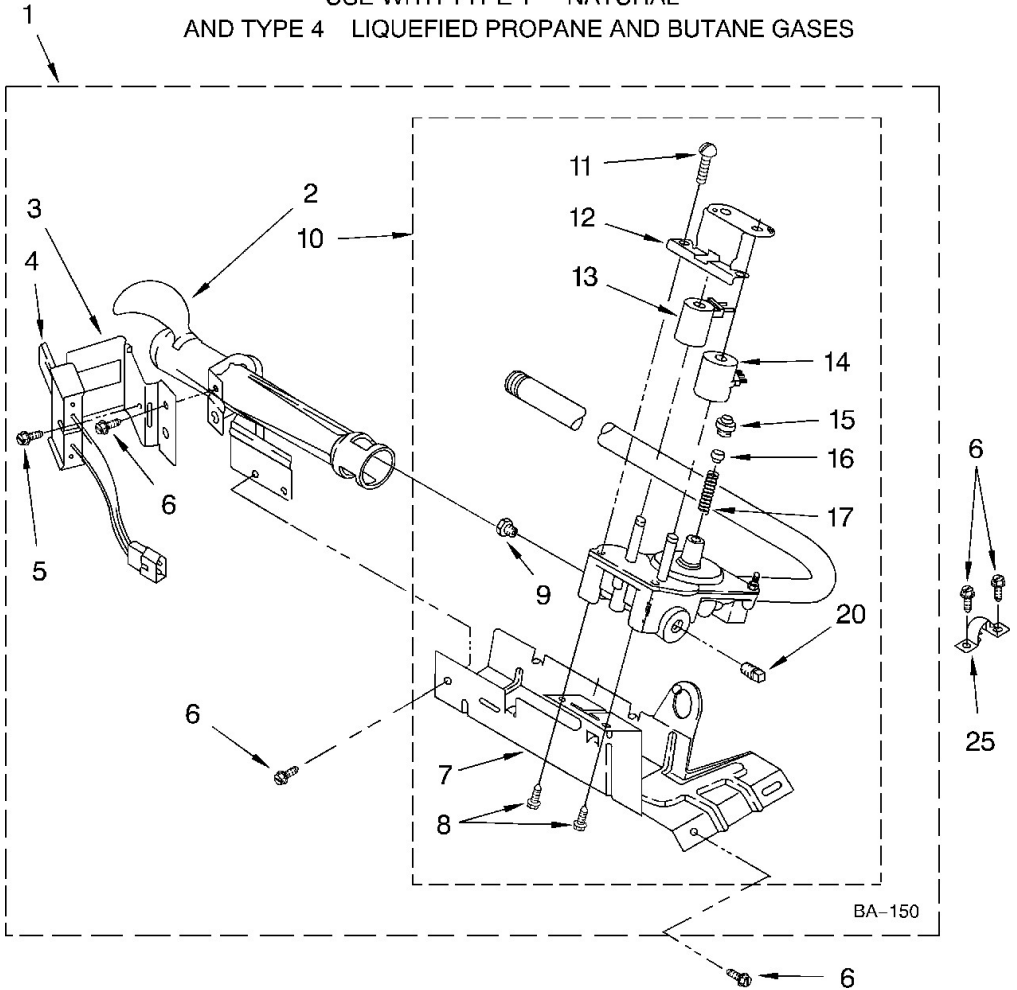

Distribuidor Autorizado

SurteRápido.com

Venta de Refacciones
Electrodomesticas

Secadora Whirlpool 7MLGR5620MQ1

USE WITH TYPE 1 - NATURAL
AND TYPE 4 LIQUEFIED PROPANE AND BUTANE GASES

Distribuidor Autorizado

SurteRápido.com

Venta de Refacciones
Electrodomesticas

Secadora Whirlpool 7MLGR5620MQ1

No.Ilus.	DESCRIPCIÓN	No. de Parte
1	Burner Assembly 60 Hz. (Type 1)	279990
2	Tube, Burner	693140
3	Bracket, Ignitor	694298
4	Ignitor	279311
5	Screw & Washer (8-32 x 5/8)	3393909
6	Screw, 10-16 x 1/2	681414
7	Base, Burner	693986
8	Screw, 8-18 x 3/8	90767
9	Orifice, Burner (Type 1)	234826
	Orifice, Burner (Type 4 (Butane))	229742
	Orifice, Burner (Type 4 (Propane))	234868
10	Valve, 60 Hz. (Includes Pipe & Illus. 7)	8318277
11	Screw, 8-32 x 1/2 (2)	694421
12	Bracket, Coil	694538
13	Coil, 60 Hz. (2 Terminal) (Main)	694540
14	Coil, 60 Hz. (Split) (3 Terminal) (Pilot Position)	694539
15	Leak Limiter	694424
16	Screw, Regulator Adjustment	694423
17	Spring, Regulator	694422
20	Plug, Pipe	239822
25	Clamp, Pipe	341029
	Conversion Kit L.P.G.	49572