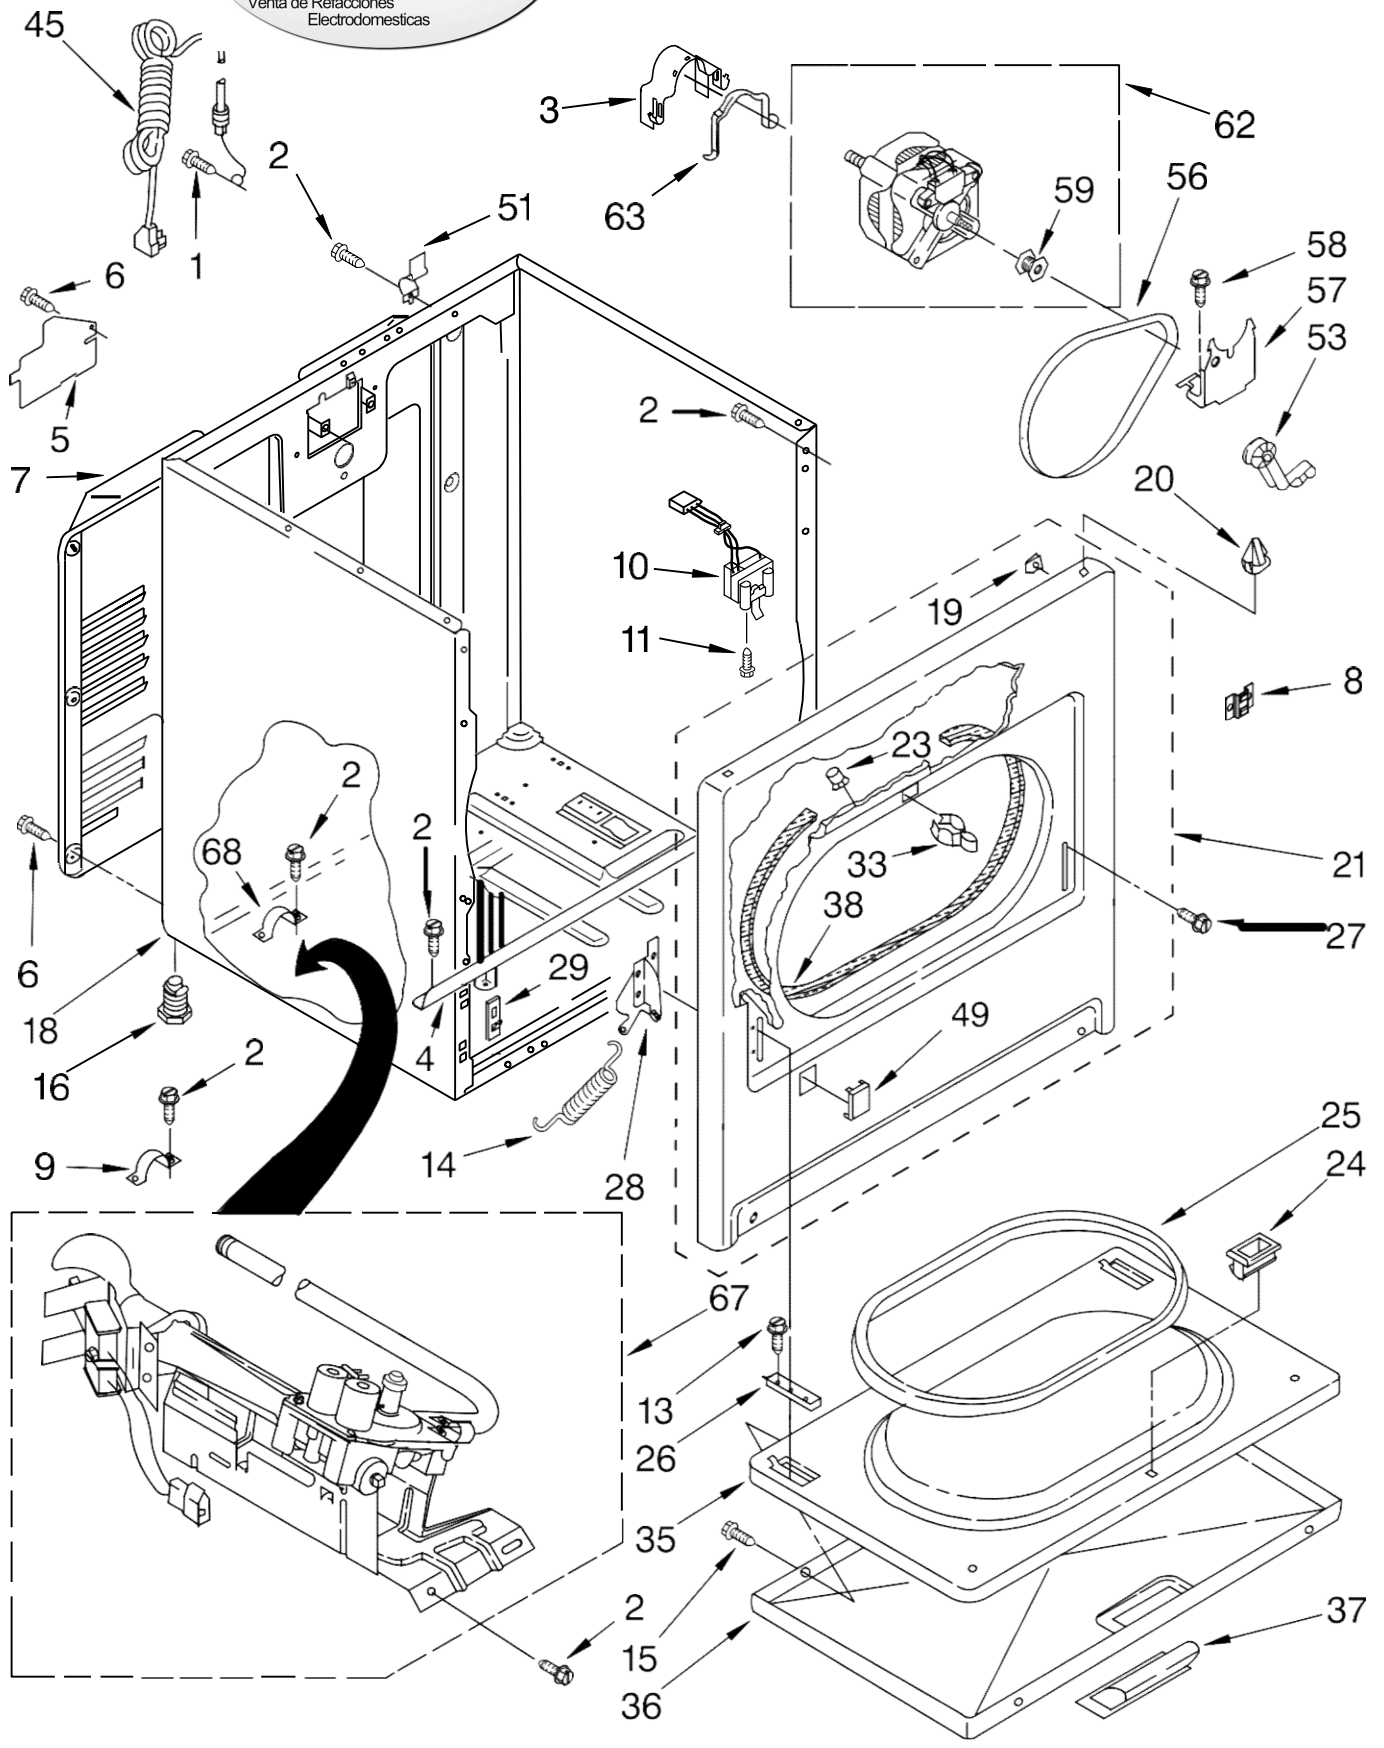

Secadora Whirlpool 7MLGR5620MQ2

FOR ORDERING INFORMATION REFER TO PARTS PRICE LIST

Secadora Whirlpool 7MLGR5620MQ2

Illus. No.	Part No.	DESCRIPTION
1	697776	Screw, 10-32 x 5/8 (External Ground)
2	343641	Screw, 10-16 x 1/2
3	3404162	Clamp, Motor (W/Shield)
4	8541400	Bracket, Cabinet
5	3396795	Cover, Block
6	693995	Screw, Hex Washer Head
7	3396805	Panel, Rear
8	8546676	Clip, Door Spring
9	3980175	Clamp, Elbow
10	3406107	Door Switch Assembly
11	697773	Screw, 6-20 x 7/8
13	694091	Screw, 8-18 x 3/8
14	8541401	Spring, Door (2)
15	3357011	Screw, 10-16 x 1/2
16	3392100	Foot, Dryer
	279810	Foot - Optional (Extended Length Package Of 2 (Not Included))

Illus. No.	Part No.	DESCRIPTION
18	8530603	Cabinet (Includes Illus. 4)
19	98234	Clip, Ground (2)
20	690363	Lock, Front Top (2)
21	3395197	Panel Front
23	685203	Clip, Felt Pad (2)
24	3389441	Catch, Door Assembly
25	3390731	Seal, Door
26	337189	Clip, Hinge (2)
27	342043	Screw, 10-32 x 3/8
28	8066056	Hinge, R.H.
	8066057	Hinge, L.H.
29	3394083	Clip, Front Panel
33	696144	Strike, Panel
35	695737	Door, Rear
36	3393549	Door, Front
37	690270	Handle, Door

Illus. No.	Part No.	DESCRIPTION
38	3406129	Seal & Bearing Assembly
45	344020	Cord, Power
49	3394975	Plug, Front Panel
51	238088	Hinge, Top (2)
53	691366	Idler & Pulley Assembly
56	8066065	Belt, Drive
57	348780	Base, Motor
58	3400500	Bolt, 5/16-18 x 3/4
59	3394341	Pulley, 60 Hz.
62	8066206	Motor Assembly 60 Hz.
63	660658	Clamp, Motor
67	8318272	Burner Assembly, 60 Hz. (See Pages 7 & 8 For Further Burner Breakdown)
68	341029	Clamp, Pipe

FOR ORDERING INFORMATION REFER TO PARTS PRICE LIST