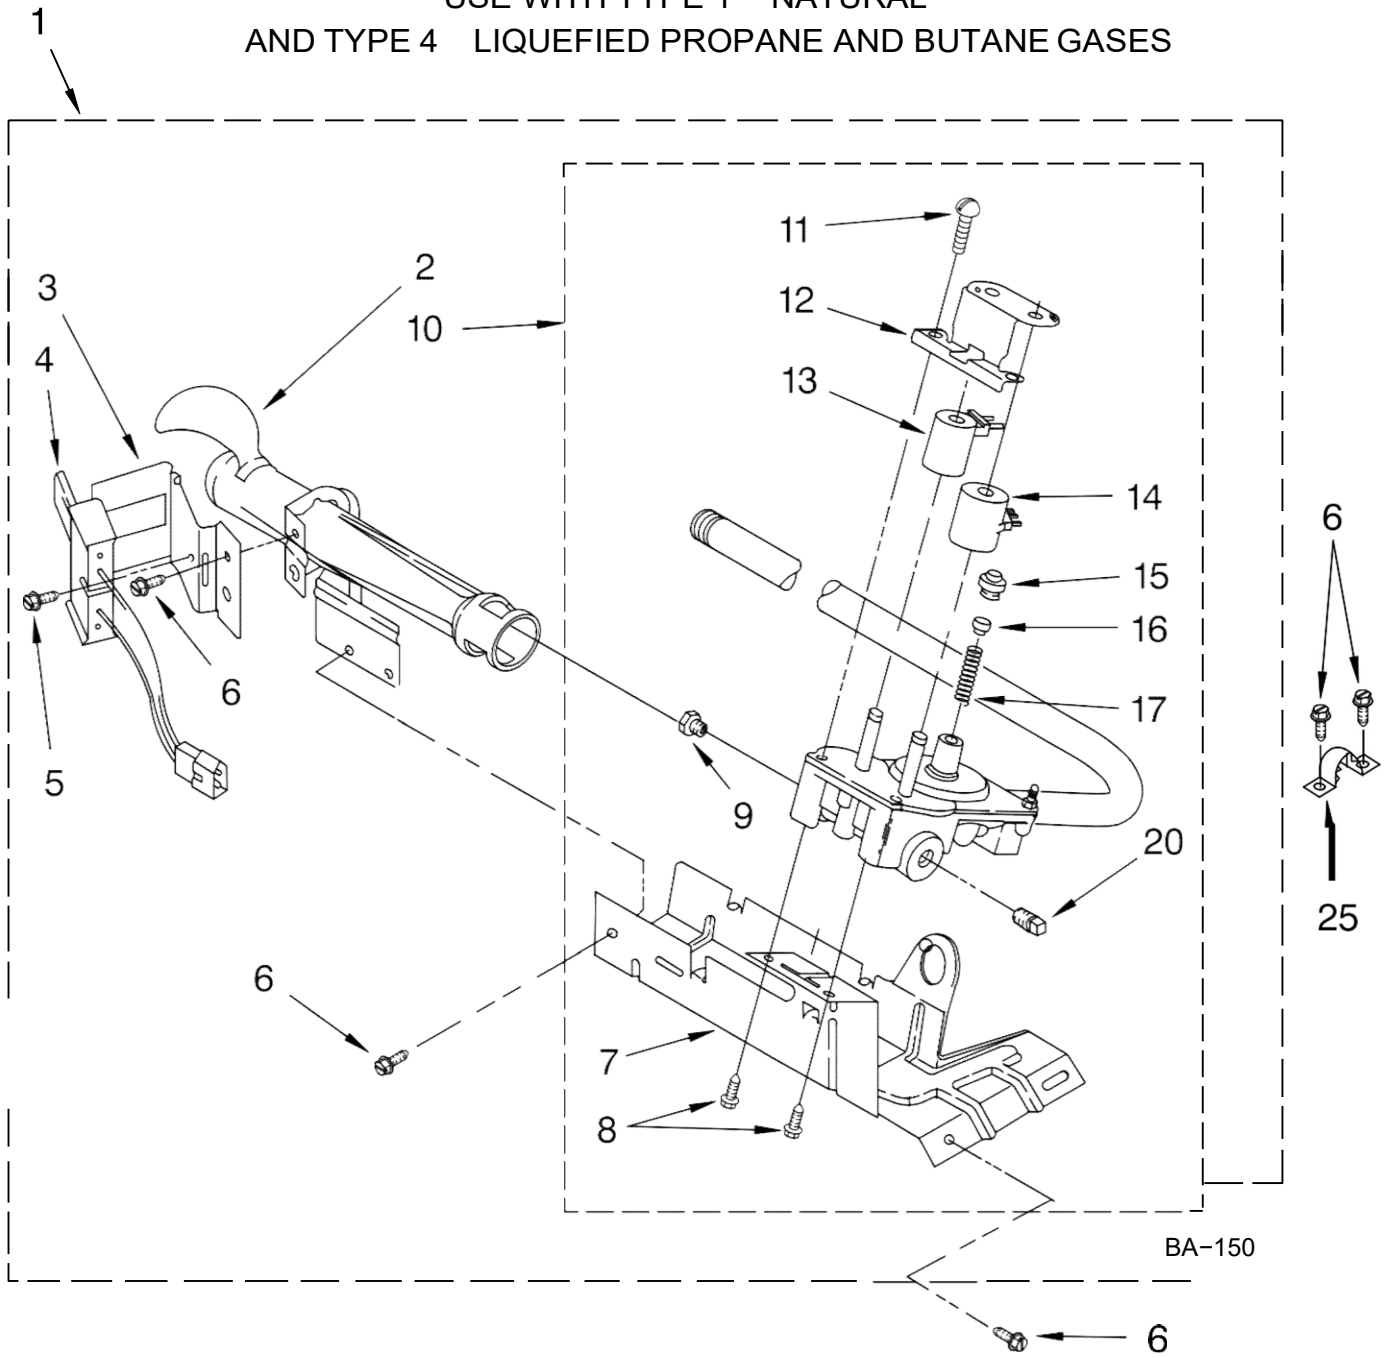

USE WITH TYPE 1 - NATURAL
AND TYPE 4 LIQUEFIED PROPANE AND BUTANE GASES

FOR ORDERING INFORMATION REFER TO PARTS PRICE LIST

USE WITH TYPE 1 – NATURAL
AND TYPE 4 LIQUEFIED PROPANE AND BUTANE GASES

Illus. No.	Part No.	DESCRIPTION
1	8318272	Burner Assembly 60 Hz. (Type 1) (White Rodgers)
2	688617	Tube, Burner
3	694298	Bracket, Ignitor
4	686590	Ignitor
5	3393909	Screw & Washer (8-32 x 5/8)
6	343641	Screw, 10-16 x 1/2
7	693986	Base, Burner
8	3387057	Screw, 8-18 x 3/8
9		Orifice, Burner
	234826	Type 1
	229742	Type 4 (Butane)
	234868	Type 4 (Propane)
10	8318277	Valve, 60 Hz. (Includes Pipe & Illus. #7)
11	694421	Screw, 8-32 x 1/2 (2)
12	694538	Bracket, Coil
13	694540	Coil, 60 Hz. (2 Terminal) (Main)
14	694539	Coil, 60 Hz. (Split) (3 Terminal) (Pilot Position)
15	694424	Leak Limiter
16	694423	Screw, Regulator Adjustment
17	694422	Spring, Regulator
20	239822	Plug, Pipe
25	341029	Clamp, Pipe

Following Parts Not Illustrated

694572 Conversion Kit
(Type 1)
to Type (4) L.P.G.