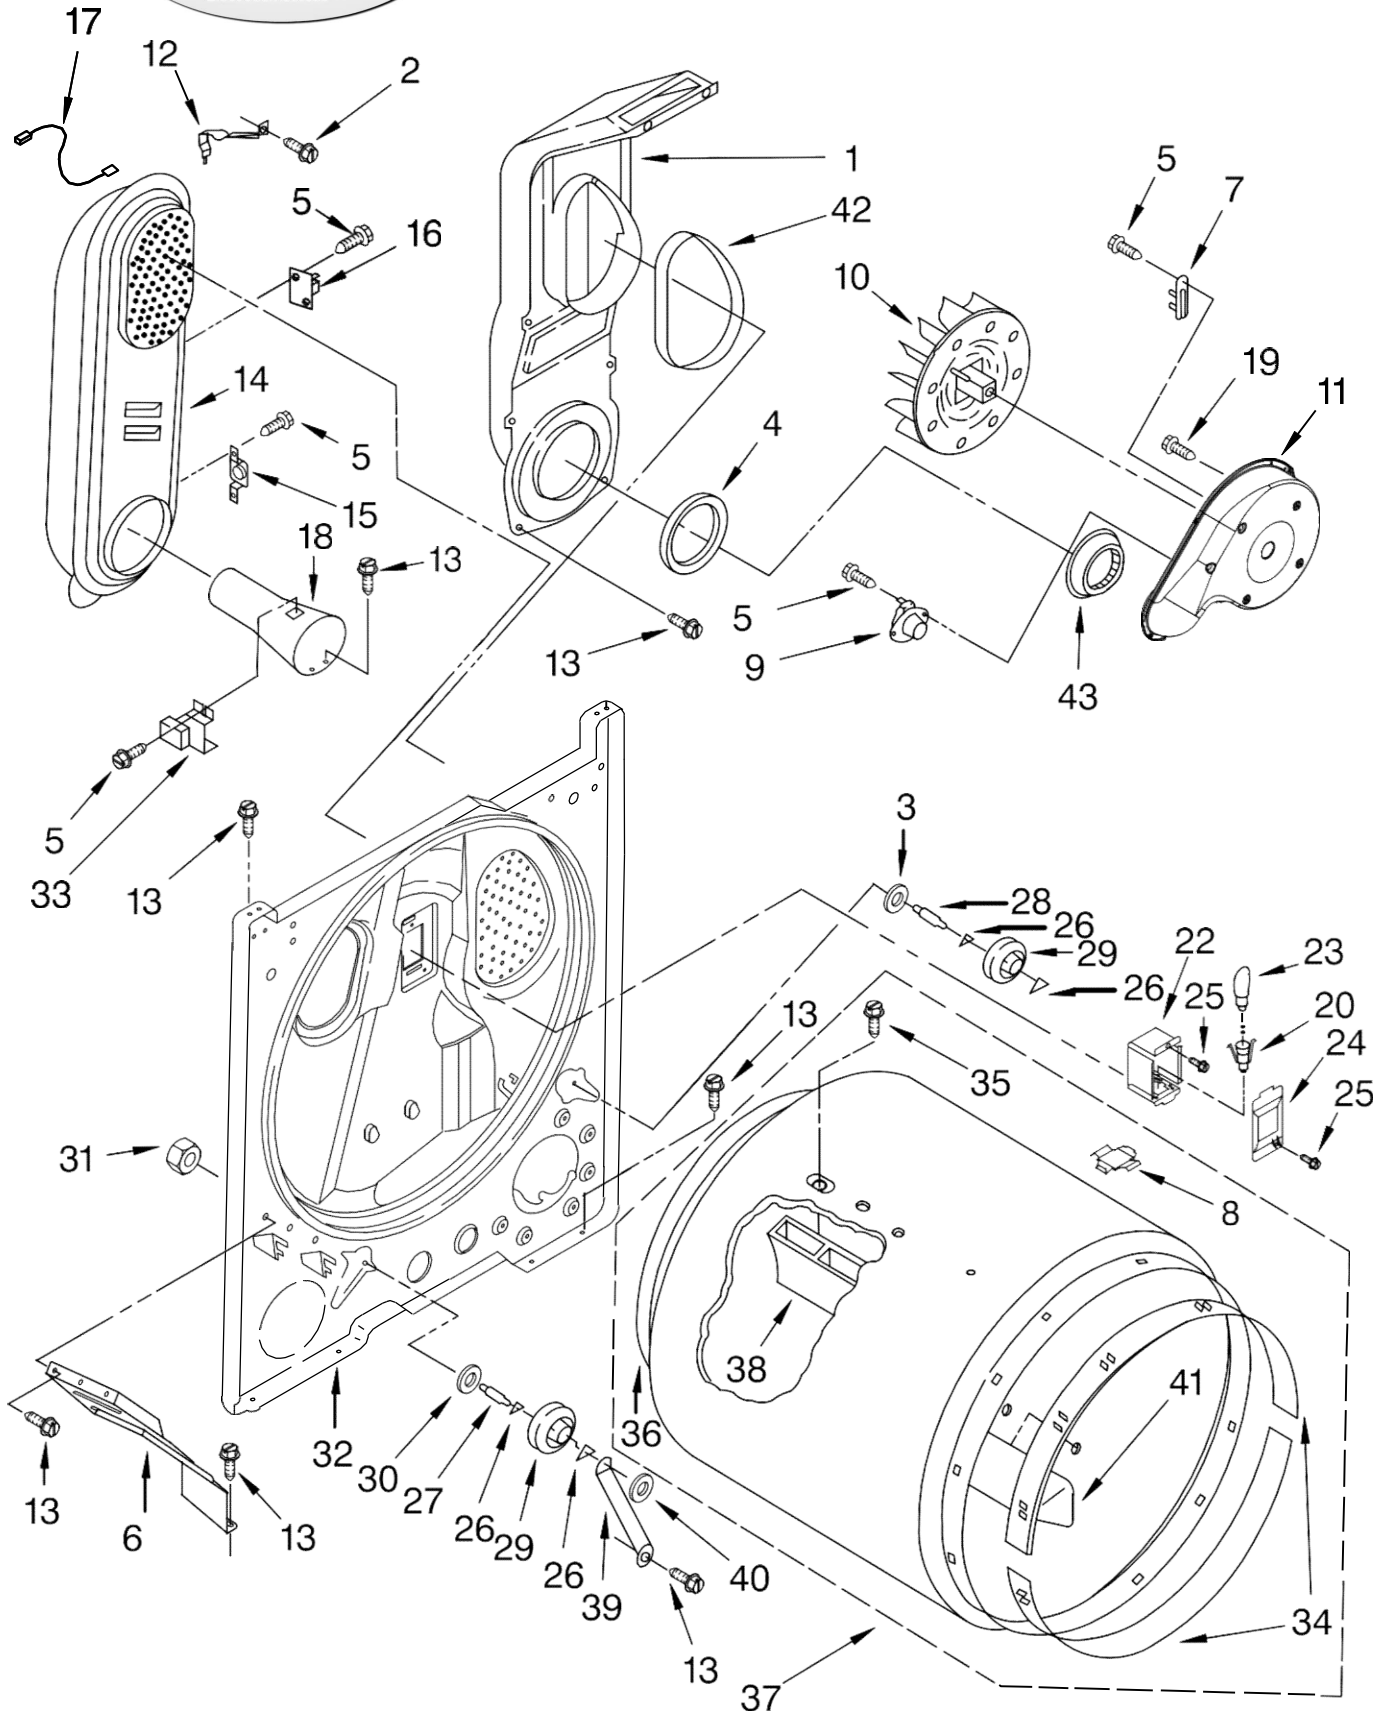

Secadora Whirlpool 7MLGR5620MQ2

Secadora Whirlpool 7MLGR5620MQ2

Illus. No.	Part No.	DESCRIPTION
1	348368	Lint Chute Assembly
2	489463	Screw, 8-18 x 5/8
3	3388703	Washer-Support
4	347139	Seal, Lint Chute
5	90767	Screw, 8-18 x 3/8
6	3406022	Bracket, Bulkhead
7	3392519	Fuse, Thermal
8	8066086	Drum Hole Plug
9	3387134	Thermostat, Internal-Bias
10	694089	Wheel, Blower (Includes Illus. 21)
11	8577230	Housing, Blower
12	8066155	Clip
13	343641	Screw, 10-16 x 1/2

Illus. No.	Part No.	DESCRIPTION
14	8530285	Box, Heater
15	3403140	Thermostat, 205°F (96°C)
16	280010	Kit, Thermal Cut-Off (Includes Illus. 15)
17	3401707	Wire, Jumper
18	8066049	Funnel, Burner
19	3390647	Screw, 8-18 x 1/2
20	3403634	Socket Assembly
22	3977373	Bracket, Light
23	3406124	Bulb, Light
24	3402841	Lens, Light
25	487909	Screw, 8-15 x 1/2
26	690997	Ring, Tri
27	3399506	Shaft, L.H.

Illus. No.	Part No.	DESCRIPTION
28	3399507	Shaft, R.H.
29	3397590	Roller, Support
30	348197	Washer, Support
31	3359452	Nut, 3/8-16
32	3403493	Bulkhead
33	338906	Sensor, Radiant
34	692526	Ring, Bearing
35	97787	Screw, 11-16 x 3/4
36	3406130	Seal, Rear Drum
37	695587	Drum Assembly
38	692490	Baffle, Drum (2)
39	3976434	Bracket, Support
40	90296	Clip
41	3403636	Baffle, Drum (1)
42	339956	Seal
43	696302	Shield, Exhaust

FOR ORDERING INFORMATION REFER TO PARTS PRICE LIST