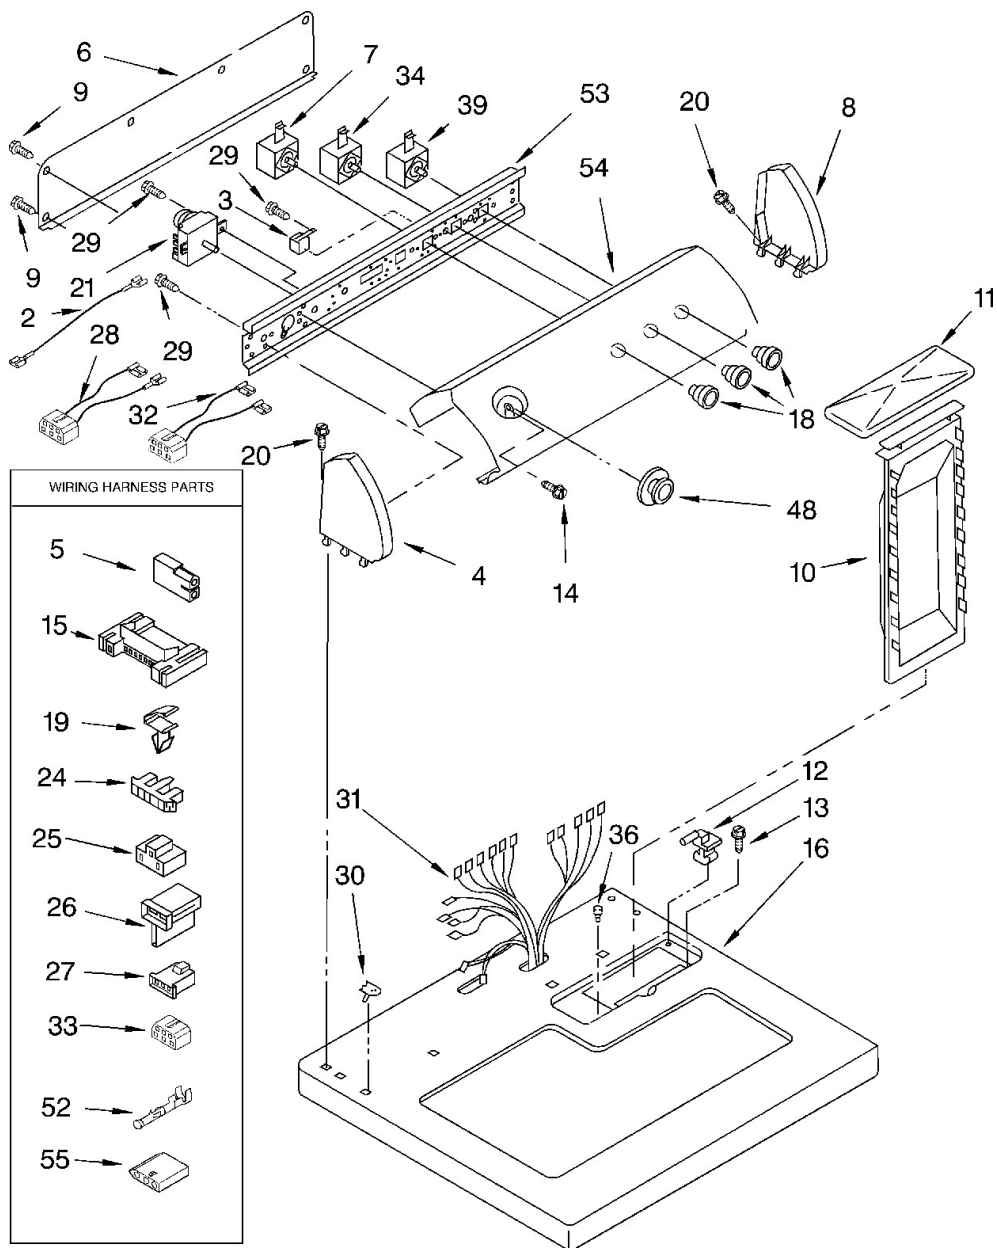

Distribuidor Autorizado

SurteRápido.com

Venta de Refacciones
Electrodomesticas

Secadora Whirlpool 7MLGR7648MQ0

Distribuidor Autorizado

SurteRápido.com

Venta de Refacciones
Electrodomesticas

Secadora Whirlpool 7MLGR7648MQ0

No. Ilus.	DESCRIPCIÓN	No. de Parte
2	Wire, Jumper (Black)	3401684
3	Buzzer, Mini	694419
4	Cap, End (L.H.) (White)	279962
	Cap, End (L.H.) (Biscuit)	279965
5	Plug, 2-Way Terminal	717252
6	Panel, Rear Console	8274261
7	Switch, Temperature	3399639
8	Cap, End (R.H.) (White)	279962
	Cap, End (R.H.) (Biscuit)	279965
9	Screw, Hex Washer Head	489069
10	Handle & Lint Screen Assembly	349639
11	Cover, Lint Screen (White)	8283378
	Cover, Lint Screen (Biscuit)	8283380
12	Hinge, R.H.	3978605
	Hinge, L.H.	3978606
13	Screw, 8-18 x 5/8	487240
14	Screw, Grounding	3400859
15	Connector (Motor)	3395683
16	Top (White)	8521918
	Top (Biscuit)	8521920
18	Knob, Control (3) (White)	8271339
	Knob, Control (3) (Biscuit)	8271348
19	Clip-Harness	3394427
20	Screw, Console	388326
21	Timer Assembly (60 Hz.)	8299766
24	Connector-Timer	3397269
25	Connector, (PTS Relay)	3401144