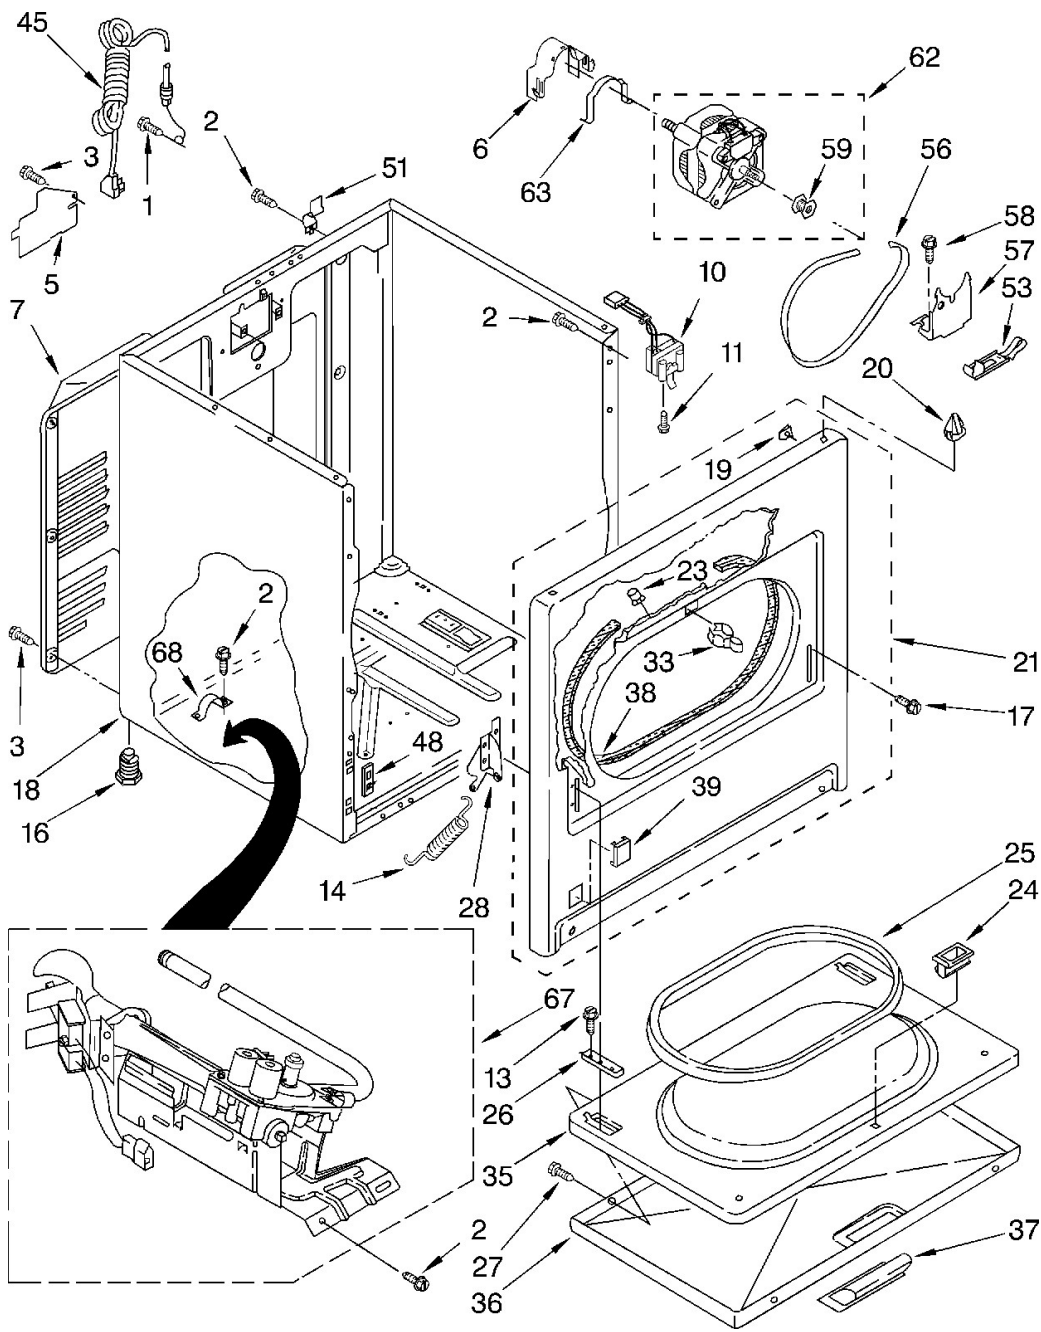

Distribuidor Autorizado

SurteRápido.com

Venta de Refacciones
Electrodomesticas

Secadora Whirlpool 7MLGR7648MQ

Distribuidor Autorizado

Venta de Refacciones
Electrodomesticas

Secadora Whirlpool 7MLGR7648MQ0

No. Ilus.	DESCRIPCIÓN	No. de Parte
1	Screw, 10-32 x 5/8 (External Ground)	4331106
2	Screw, 10-16 x 1/2	681414
3	Screw, Hex Head	489069
5	Cover, Block	3396795
6	Clamp, Motor (W/Shield)	3404162
7	Panel, Rear	3396805
10	Door Switch Assembly	3406107
11	Screw, 6-20 x 7/8	3395530
13	Screw, 10-16 x 1/2	308685
14	Spring, Door (2)	692495
16	Foot, Dryer	3392100
	Foot-Optional (Extended Length)	279810
17	Screw, 10-32 x 3/8	486146
18	Cabinet (White)	8533643
	Cabinet (Biscuit)	3977306
19	Clip, Ground (2)	98234
20	Lock, Front Top (2)	18776
21	Panel Front (White)	279740
	Panel Front (Biscuit)	279890
23	Clip, Felt Pad (2)	279220
24	Catch, Door Assembly	3389441
25	Seal, Door	3390731
26	Clip, Hinge (2)	337189
27	Screw, 8-18 x 3/8	694091
28	Hinge, R.H.	8066056
	Hinge, L.H.	8066057
33	Strike, Panel	279570