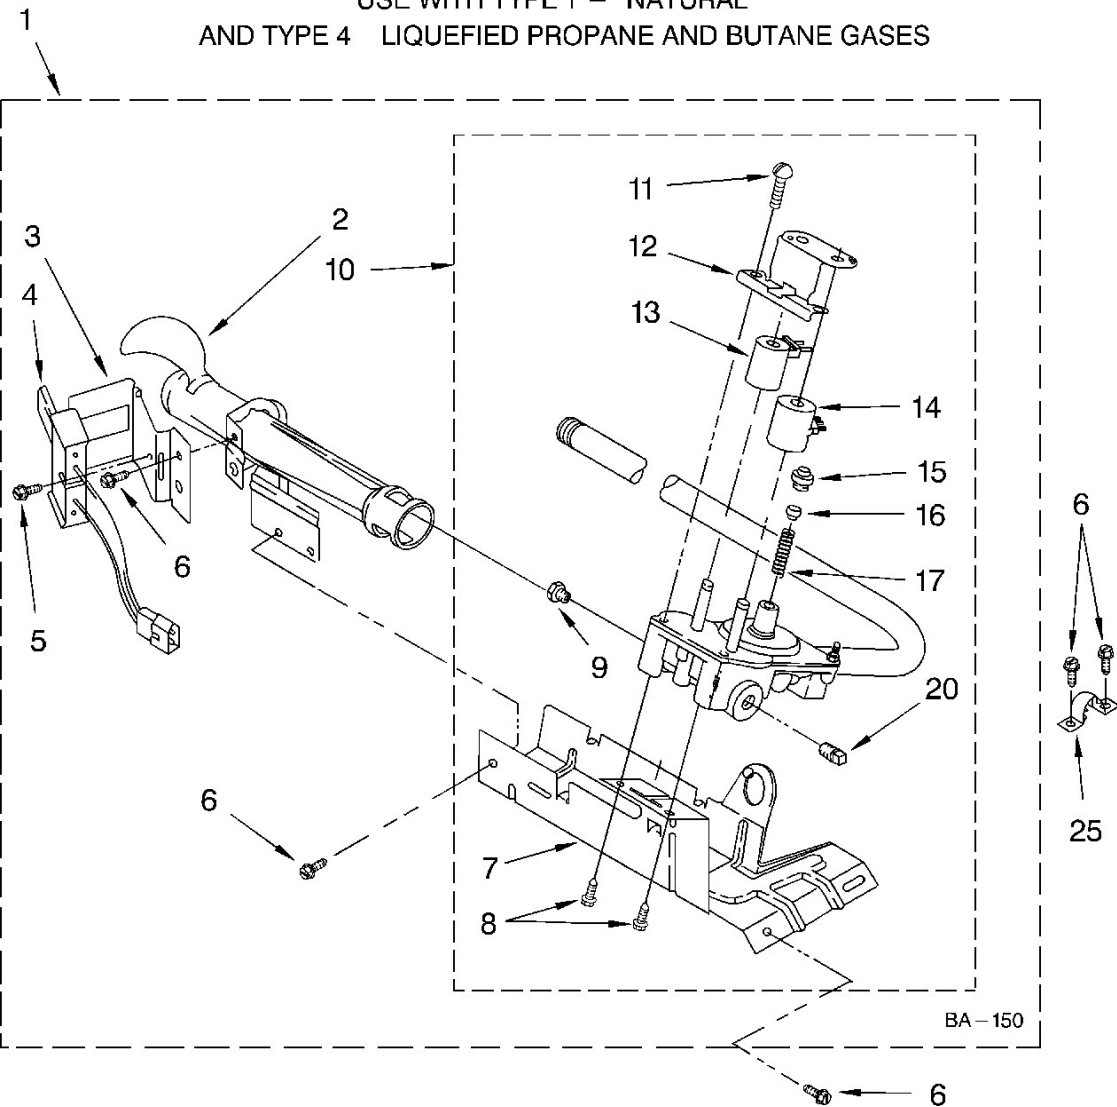

Distribuidor Autorizado

SurteRápido.com

Venta de Refacciones
Electrodomesticas

Secadora Whirlpool 7MLGR7648MQ0

USE WITH TYPE 1 – NATURAL
AND TYPE 4 LIQUEFIED PROPANE AND BUTANE GASES

Distribuidor Autorizado

SurteRápido.com

Venta de Refacciones
Electrodomesticas

Secadora Whirlpool 7MLGR7648MQ0

No. Ilus.	DESCRIPCIÓN	No. de Parte
1	Burner Assembly 60 Hz.	8318272
2	Tube, Burner	693140
3	Bracket, Ignitor	694298
4	Ignitor	279311
5	Screw & Washer (8-32 x 5/8)	3393909
6	Screw, 10-16 x 1/2	681414
7	Base, Burner	693986
8	Screw, 8-18 x 3/8	90767
9	Orifice, Burner (Type 1)	234826
	Orifice, Burner (Type 4 (Butane))	229742
	Orifice, Burner (Type 4 (Propane))	234868
10	Valve, 60 Hz. (Includes Pipe & Illus. 7)	8318277
11	Screw, 8-32 x 1/2 (2)	694421
12	Bracket, Coil	694538
13	Coil, 60 Hz. (2 Terminal) (Main)	694540
14	Coil, 60 Hz. (Split) (3 Terminal)	694539
15	Leak Limiter	694424
16	Screw, Regulator Adjustment	694423
17	Spring, Regulator	694422
20	Plug, Pipe	239822
25	Clamp, Pipe	341029
	Conversion Kit (Type 1) to Type (4)	49572