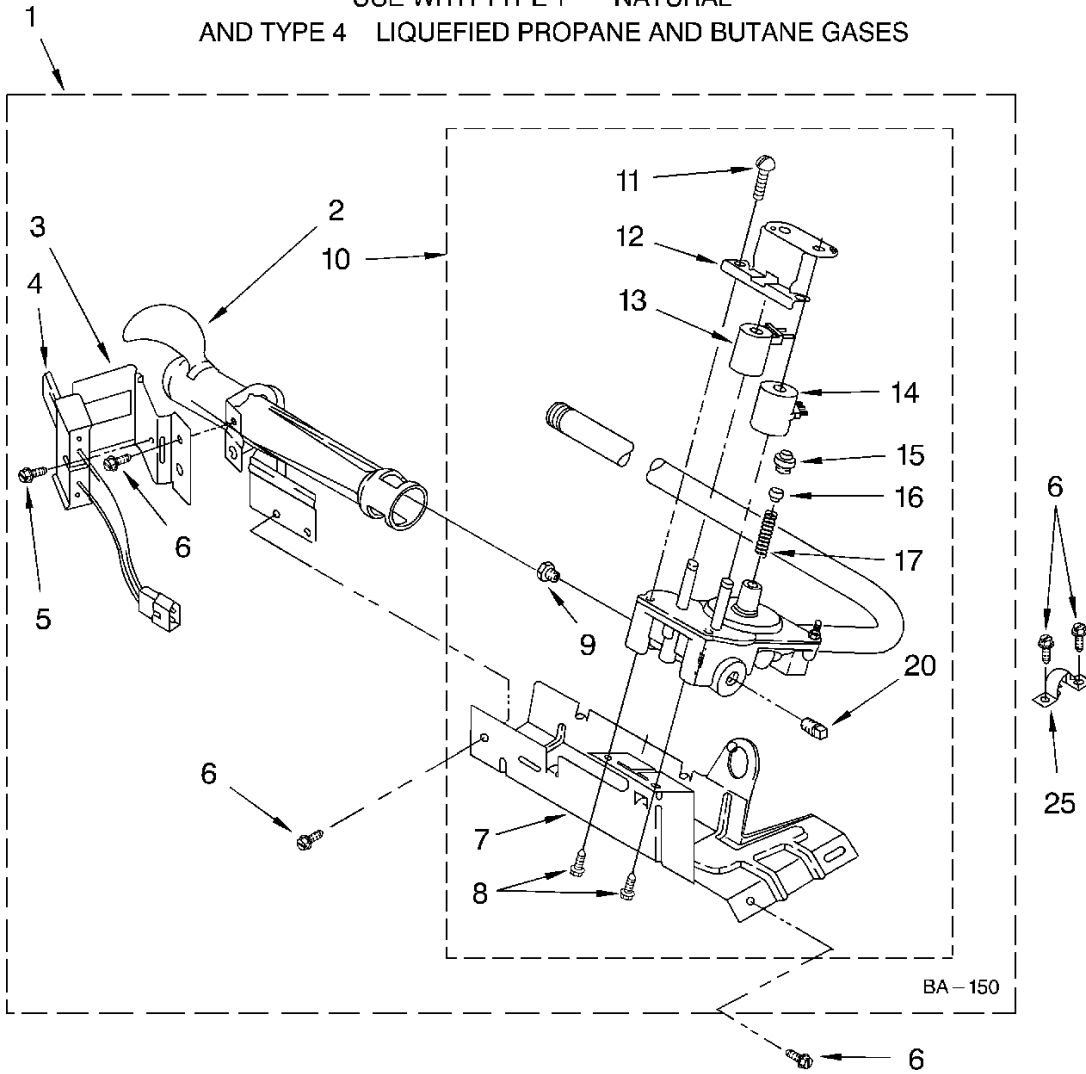

SECADORA 7MLGR7648MT0

arca
Capacidad
Color

Whirlpool
11 Kg
Biscuit

BURNER ASSEMBLY

USE WITH TYPE 1 – NATURAL
AND TYPE 4 LIQUEFIED PROPANE AND BUTANE GASES

SECADORA 7MLGR7648MT0

Marca		Whirlpool	
Capacidad		11 Kg	
Color		Biscuit	
R e f	Descripción	C a n t	Numero de Parte
BURNER ASSEMBLY			
1	Burner Assembly 60 Hz. (Type 1) (White Rodgers)	1	8318272
2	Tube, Burner	1	693140
3	Bracket, Ignitor	1	694298
4	Ignitor	1	279311
5	Screw & Washer (8-32 x 5/8)	1	3393909
6	Screw, 10-16 x 1/2	1	681414
7	Base, Burner	1	693986
8	Screw, 8-18 x 3/8	1	90767
9	Orifice, Burner (Type 1)	1	234826
	Orifice, Burner (Type 4 (Butane))	1	229742
	Orifice, Burner (Type 4 (Propane))	1	234868
10	Valve, 60 Hz. (Includes Pipe & Illus. 7)	1	8318277
11	Screw, 8-32 x 1/2 (2)	2	694421
12	Bracket, Coil	1	694538
13	Coil, 60 Hz. (2 Terminal) (Main)	1	694540
14	Coil, 60 Hz. (Split) (3 Terminal) (Pilot Position)	1	694539
15	Leak Limiter	1	694424
16	Screw, Regulator Adjustment	1	694423
17	Spring, Regulator	1	694422
20	Plug, Pipe	1	239822
25	Clamp, Pipe	1	341029
	Conversion Kit (Type 1) to Type (4) L.P.G.	1	49572