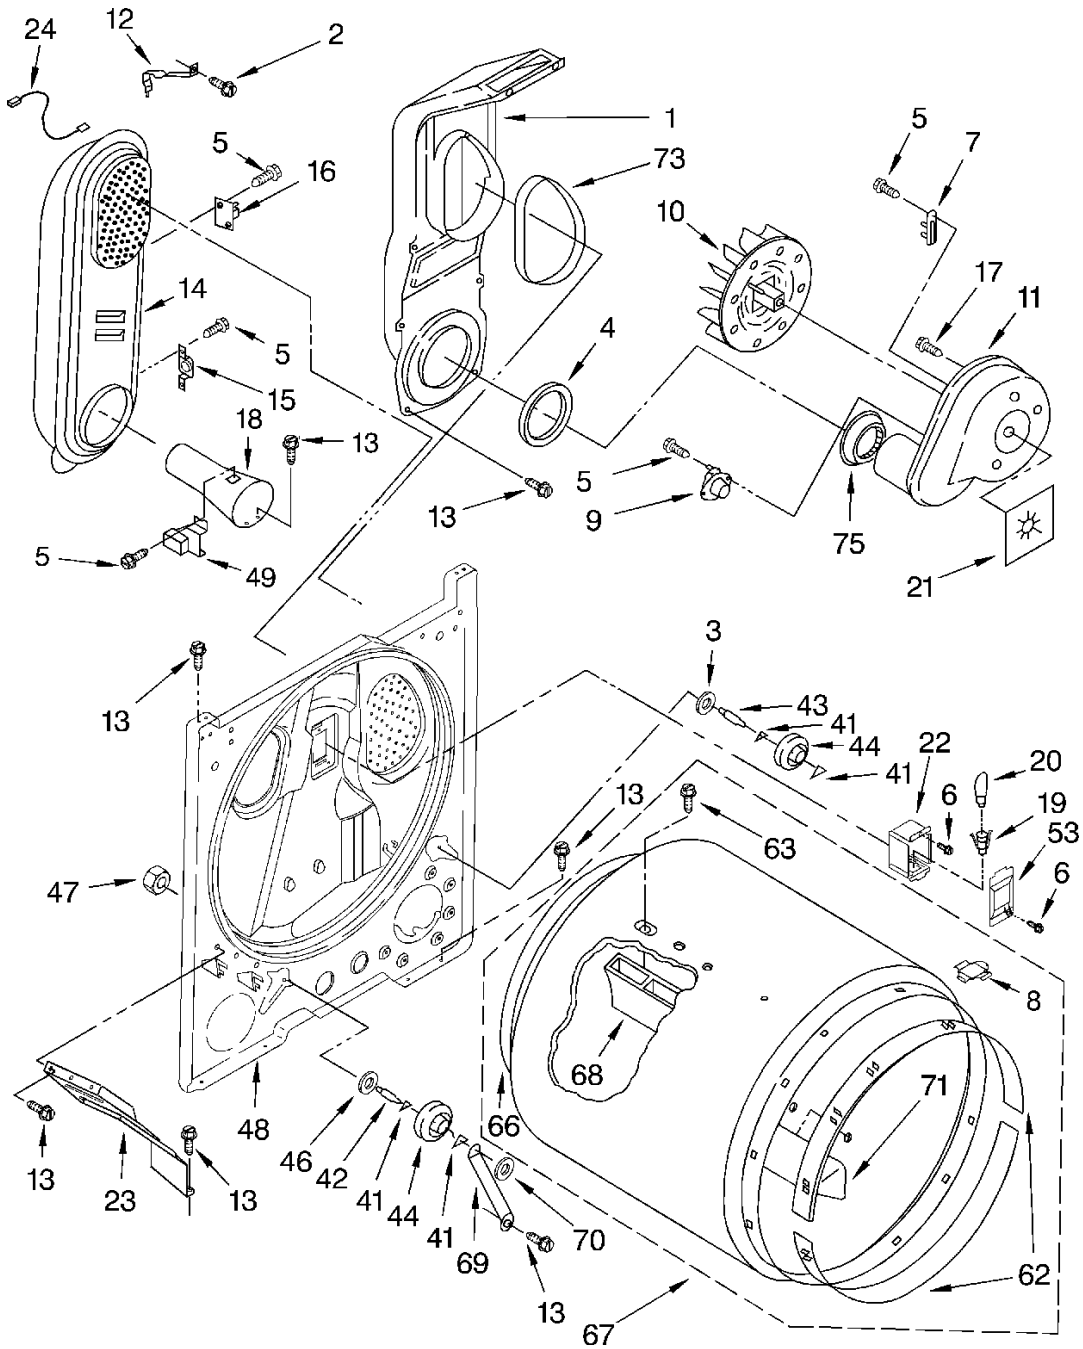

SECADORA 7MLGR7648MT0

arca
Capacidad
Color

Whirlpool
11 Kg
Biscuit

BULKHEAD

SECADORA 7MLGR7648MT0

arca		Whirlpool	
Capacidad		11 Kg	
Color		Biscuit	
R e f	Descripción	C a n t	Numero de Parte
BULKHEAD			
1	Lint Chute Assembly	1	3396352
2	Screw, 8-18 x 5/8	1	489463
3	Washer-Support	1	3388703
4	Seal, Lint Chute	1	347139
5	Screw, 8-18 x 3/8	1	90767
6	Screw, 8-15 x 1/2	1	488729
7	Fuse, Thermal	1	3392519
8	Drum Hole Plug	1	8066086
9	Thermostat, Internal-Bias	1	3387134
10	Wheel, Blower (Includes Illus. No. 21)	1	279711
11	Housing, Blower	1	3405016
12	Clip	1	279771
13	Screw, 10-16 x 1/2	1	681414
14	Box, Heater	1	279980
15	Thermostat, 205 F (96 C)	1	3403140
16	Kit, Thermal Cut-Off (Includes Illus. 15)	1	280010
17	Screw, 8-18 x 1/2	1	488729
18	Funnel, Burner	1	8066049
19	Socket Assembly	1	3403634
20	Bulb	1	17512
21	Seal, Blower	1	3394196
22	Bracket, Drum Light	1	3977373
23	Bracket, Bulkhead	1	3406022
24	Wire, Jumper	1	3401707
41	Ring, Tri	1	690997
42	Shaft, L.H.	1	3399506
43	Shaft, R.H.	1	339489
44	Roller, Support	1	349241T
46	Washer, Support	1	348197
47	Nut, 3/8-16	1	3359452
48	Bulkhead	1	3403413
49	Sensor, Radiant	1	338906
53	Lens, Drum Light	1	8532165
62	Ring, Bearing	1	279441
63	Screw, 11-16 x 3/4	1	63027
66	Seal, Rear Drum	1	279857
67	Drum Assembly	1	695587
68	Baffle, Drum (2)	2	692490
69	Bracket, Support	1	3976434
70	Clip	1	90296
71	Baffle, Drum (1)	1	3403636
73	Seal	1	339956