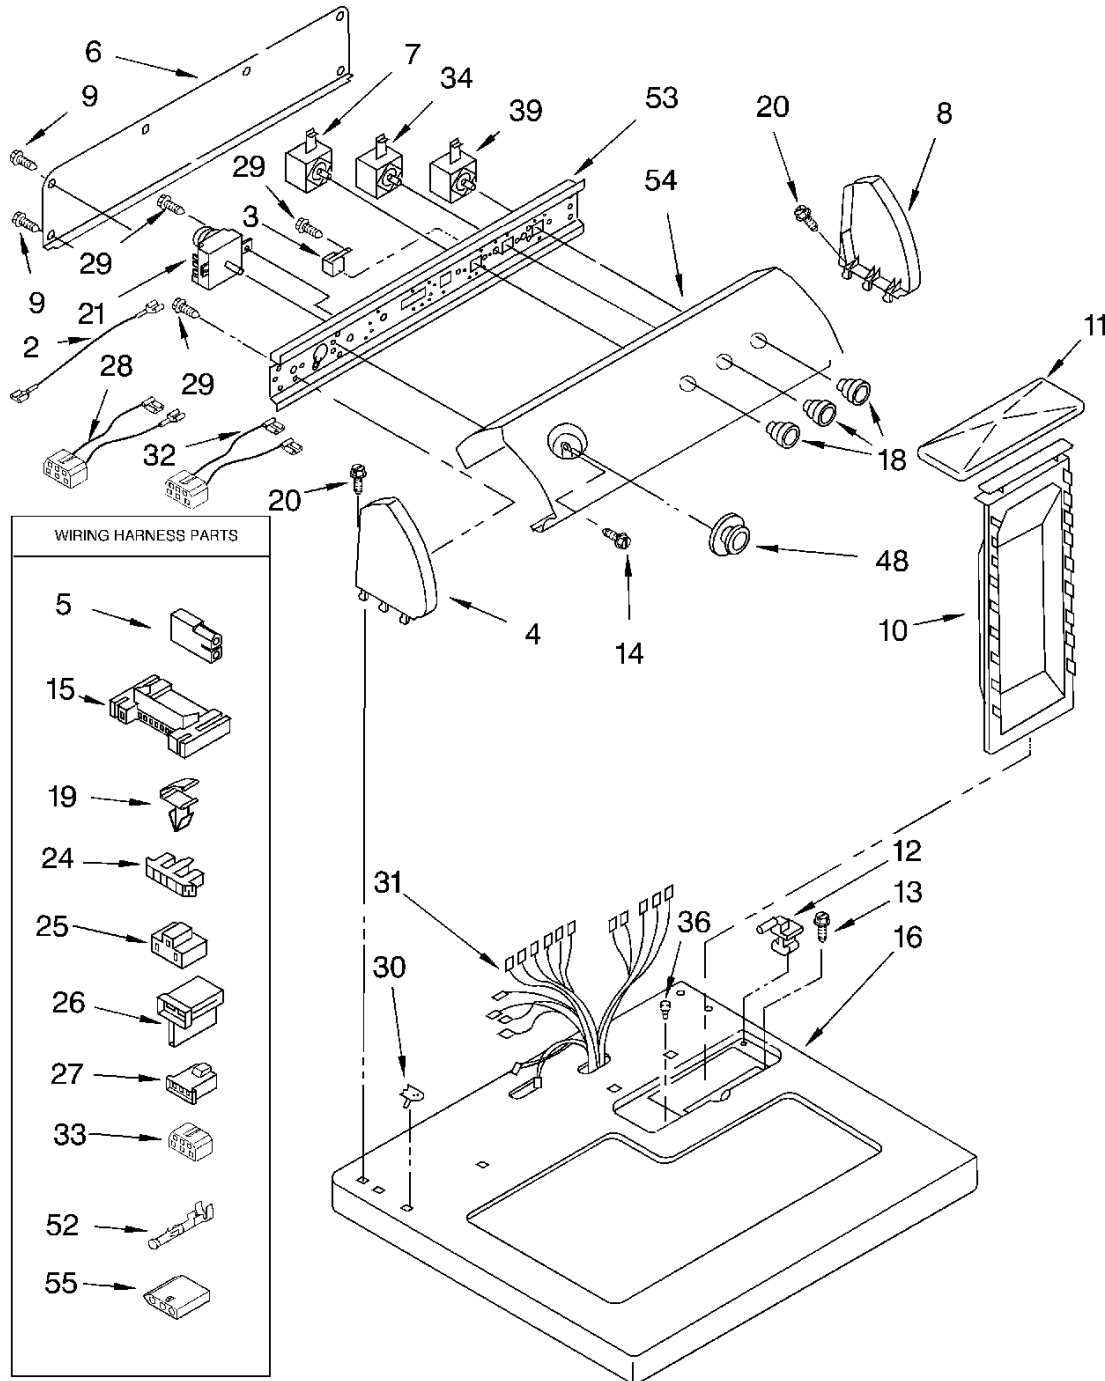

EXPLOSIONADO DE PARTES

Secadora de Importación

**Modelo:
7MLGR7648MT0**

SECADORA 7MLGR7648MT0

arca	Whirlpool
Capacidad	11 Kg
Color	Biscuit

TOP AND CONSOLE

SECADORA 7MLGR7648MT0

arca		Whirlpool	
Capacidad		11 Kg	
Color		Biscuit	
R e f	Descripción	C a n t	Numero de Parte
TOP AND CONSOLE			
2	Wire, Jumper (Black)	1	3401684
3	Buzzer, Mini	1	694419
4	Cap, End (L.H.) (White)	1	279962
	Cap, End (L.H.) (Biscuit)	1	279965
5	Plug, 2-Way Terminal	1	717252
6	Panel, Rear Console	1	8274261
7	Switch, Temperature	1	3399639
8	Cap, End (R.H.) (White)	1	279962
	Cap, End (R.H.) (Biscuit)	1	279965
9	Screw, Hex Washer Head	1	489069
10	Handle & Lint Screen Assembly	1	349639
11	Cover, Lint Screen (White)	1	8283378
	Cover, Lint Screen (Biscuit)	1	8283380
12	Hinge, R.H.	1	3978605
	Hinge, L.H.	1	3978606
13	Screw, 8-18 x 5/8	1	487240
14	Screw, Grounding	1	3400859
15	Connector (Motor)	1	3395683
16	Top (White)	1	8521918
	Top (Biscuit)	1	8521920
18	Knob, Control (3) (White)	3	8271339
	Knob, Control (3) (Biscuit)	3	8271348
19	Clip-Harness	1	3394427
20	Screw, Console	1	388326
21	Timer Assembly (60 Hz.)	1	8299766
24	Connector-Timer	1	3397269
25	Connector, (PTS Relay)	1	3401144
26	Connector, 2-Position (Gas Valve)	1	3403499
27	Connector, 3-Position (Gas Valve)	1	3403498
28	Wire, Jumper (Guard On/Off)	1	3397695
29	Screw, 8-18 x 5/16	1	3390646
30	Nut, Push-In (2)	1	357213
31	Harness, Wiring	2	8299879
32	Wire, Jumper (Temperature)	1	3396029
33	Connector 6-Circuit	1	3347243
34	Switch, Finish Guard	1	3405156
36	Bumper, Lint Lid	1	17258
39	Switch, Push-To-Start	1	3398095
48	Timer Knob Assembly (White)	1	8312687
	Timer Knob Assembly (Biscuit)	1	8271404
52	Terminal, Female	1	94614
53	Bracket, Control	1	8271418