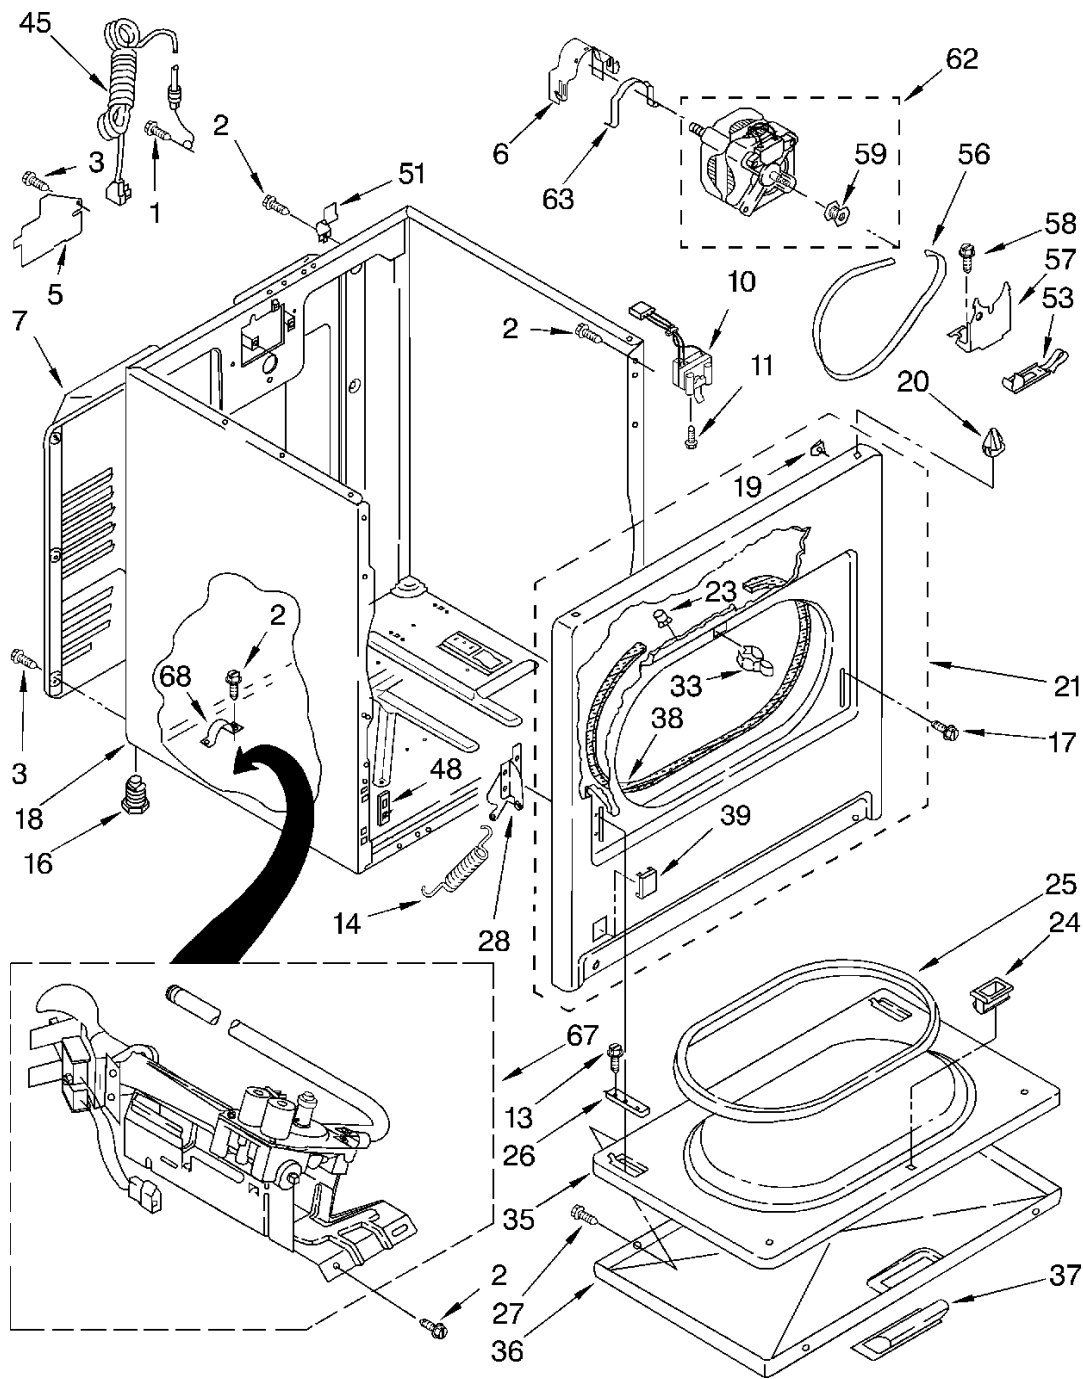

SECADORA 7MLGR7648MT0

arca	Whirlpool
Capacidad	11 Kg
Color	Biscuit
CABINET