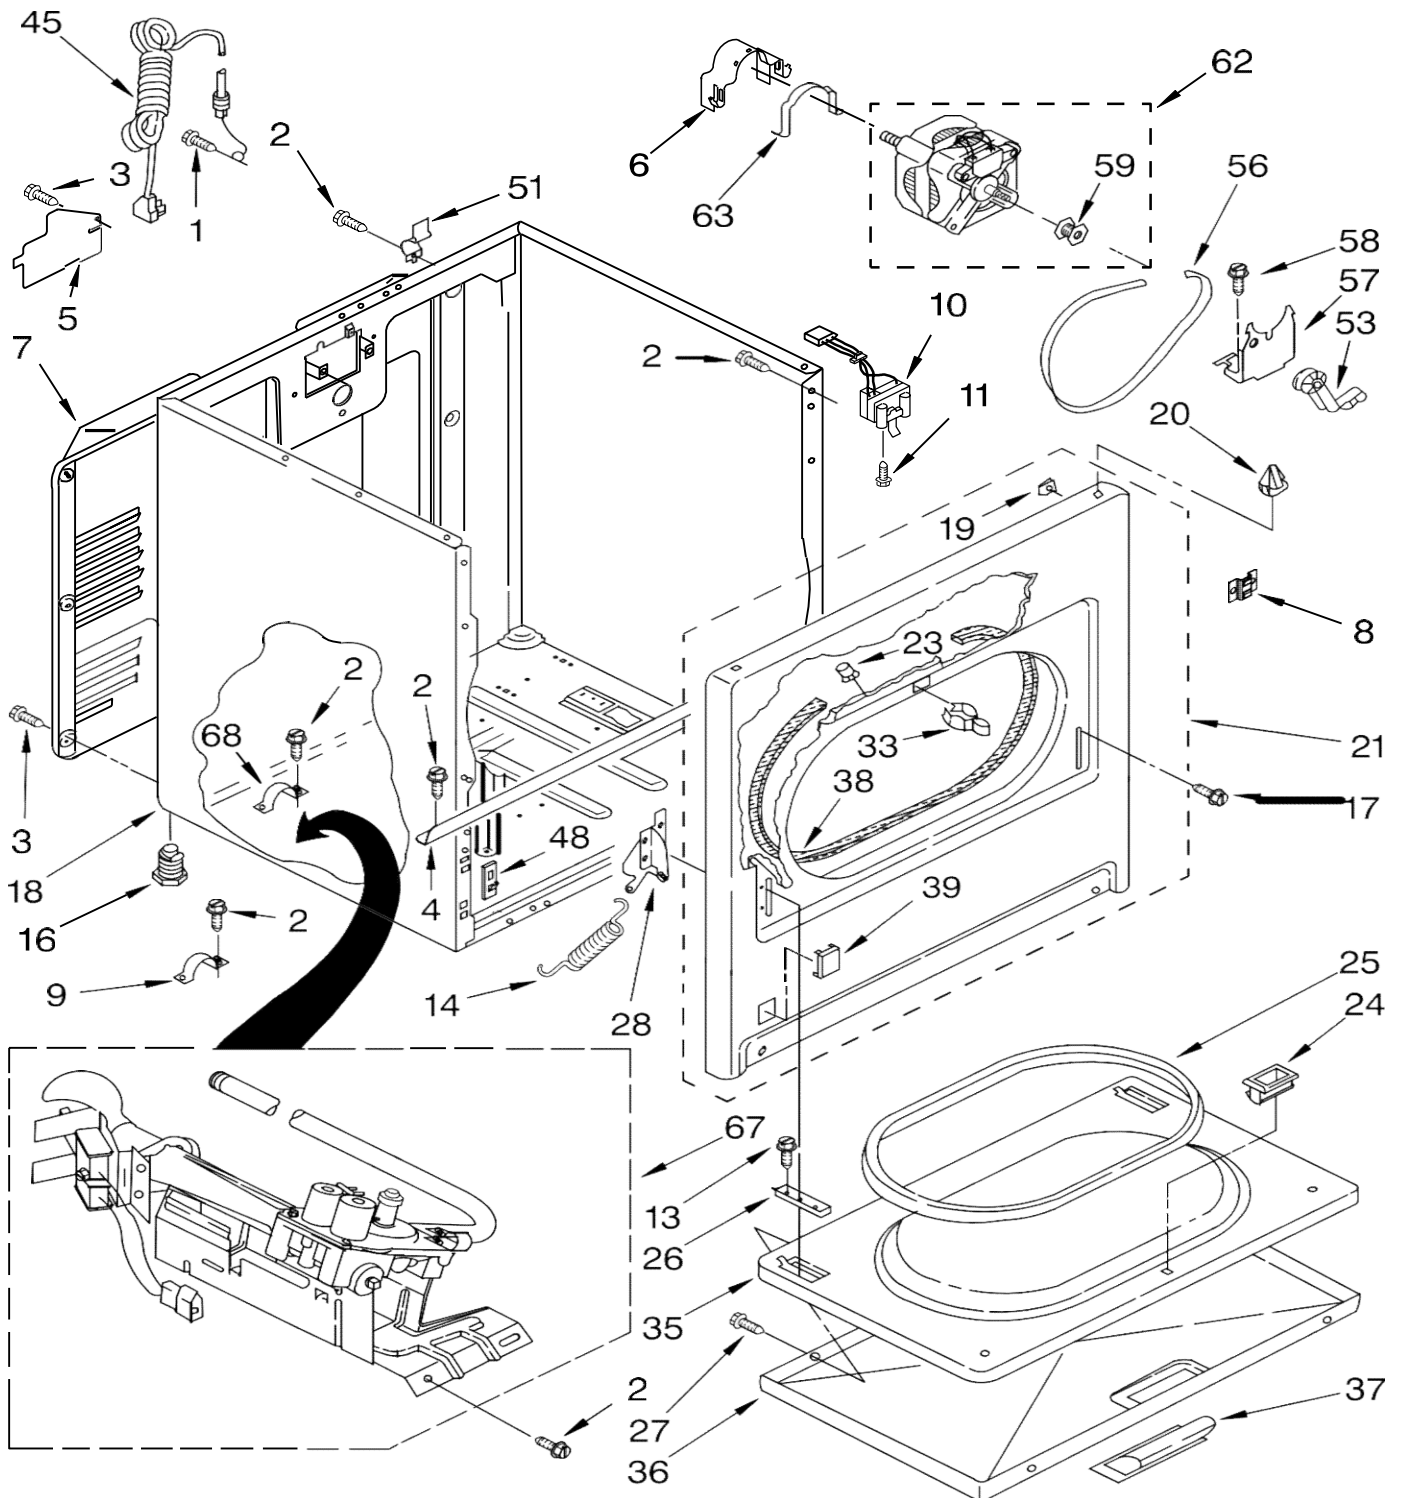

SECADORA 7MLGR7648PG0

FOR ORDERING INFORMATION REFER TO PARTS PRICE LIST

SECADORA 7MLGR7648PG0

Illus. No.	Part No.	DESCRIPTION	Illus. No.	Part No.	DESCRIPTION	Illus. No.	Part No.	DESCRIPTION
1	697776	Screw, 10-32 x 5/8 (External Ground)	18		Cabinet (Includes Illus. 4)	37		Handle, Door
2	343641	Screw, 10-16 x 1/2					690270	White
3	693995	Screw, Hex Head		8530603	White		3977242	Biscuit
4	8541400	Bracket, Cabinet		8530606	Biscuit	38	3406129	Seal & Bearing Assembly
5	3396795	Cover, Block	19	98234	Clip, Ground (2)	39		Plug, Front Panel
6	3404162	Clamp, Motor (W/Shield)	20	690363	Lock, Front Top (2)		3394975	White
7	3396805	Panel, Rear	21		Panel Front		3394978	Biscuit
8	8546676	Clip, Door Spring		3395197	White	45	344020	Cord, Power
9	3980175	Clamp, Elbow		3977243	Biscuit	48	3394083	Clip, Front Panel
10	3406107	Door Switch Assembly	23	685203	Clip, Felt Pad (2)	51	238088	Hinge, Top (2)
11	697773	Screw, 6-20 x 7/8	24	3389441	Catch, Door Assembly	53	691366	Idler & Pulley Assembly
13	3357011	Screw, 10-16 x 1/2	25	3390731	Seal, Door	56	8066065	Belt, Drive
14	8541401	Spring, Door (2)	26	337189	Clip, Hinge (2)	57	348780	Base, Motor
16	3392100	Foot, Dryer	27	694091	Screw, 8-18 x 3/8	58	3400500	Bolt, 5/16-18 x 3/4
	279810	Foot-Optional (Extended Length) (Package of 2) (Not Included.)	28	8066056	Hinge, R.H.	59	3394341	Pulley, 60 Hz.
17	342043	Screw, 10-32 x 3/8		8066057	Hinge, L.H.	62	8066206	Motor Assembly 60 Hz.
			33	696144	Strike, Panel	63	660658	Clamp, Motor
			35	695737	Door, Rear	67	8318272	Burner Assembly, 60 Hz.
			36		Door, Front			(See Pages 7 & 8 For Further Burner Breakdown)
				3393549	White	68	341029	Clamp, Pipe
				3977241	Biscuit