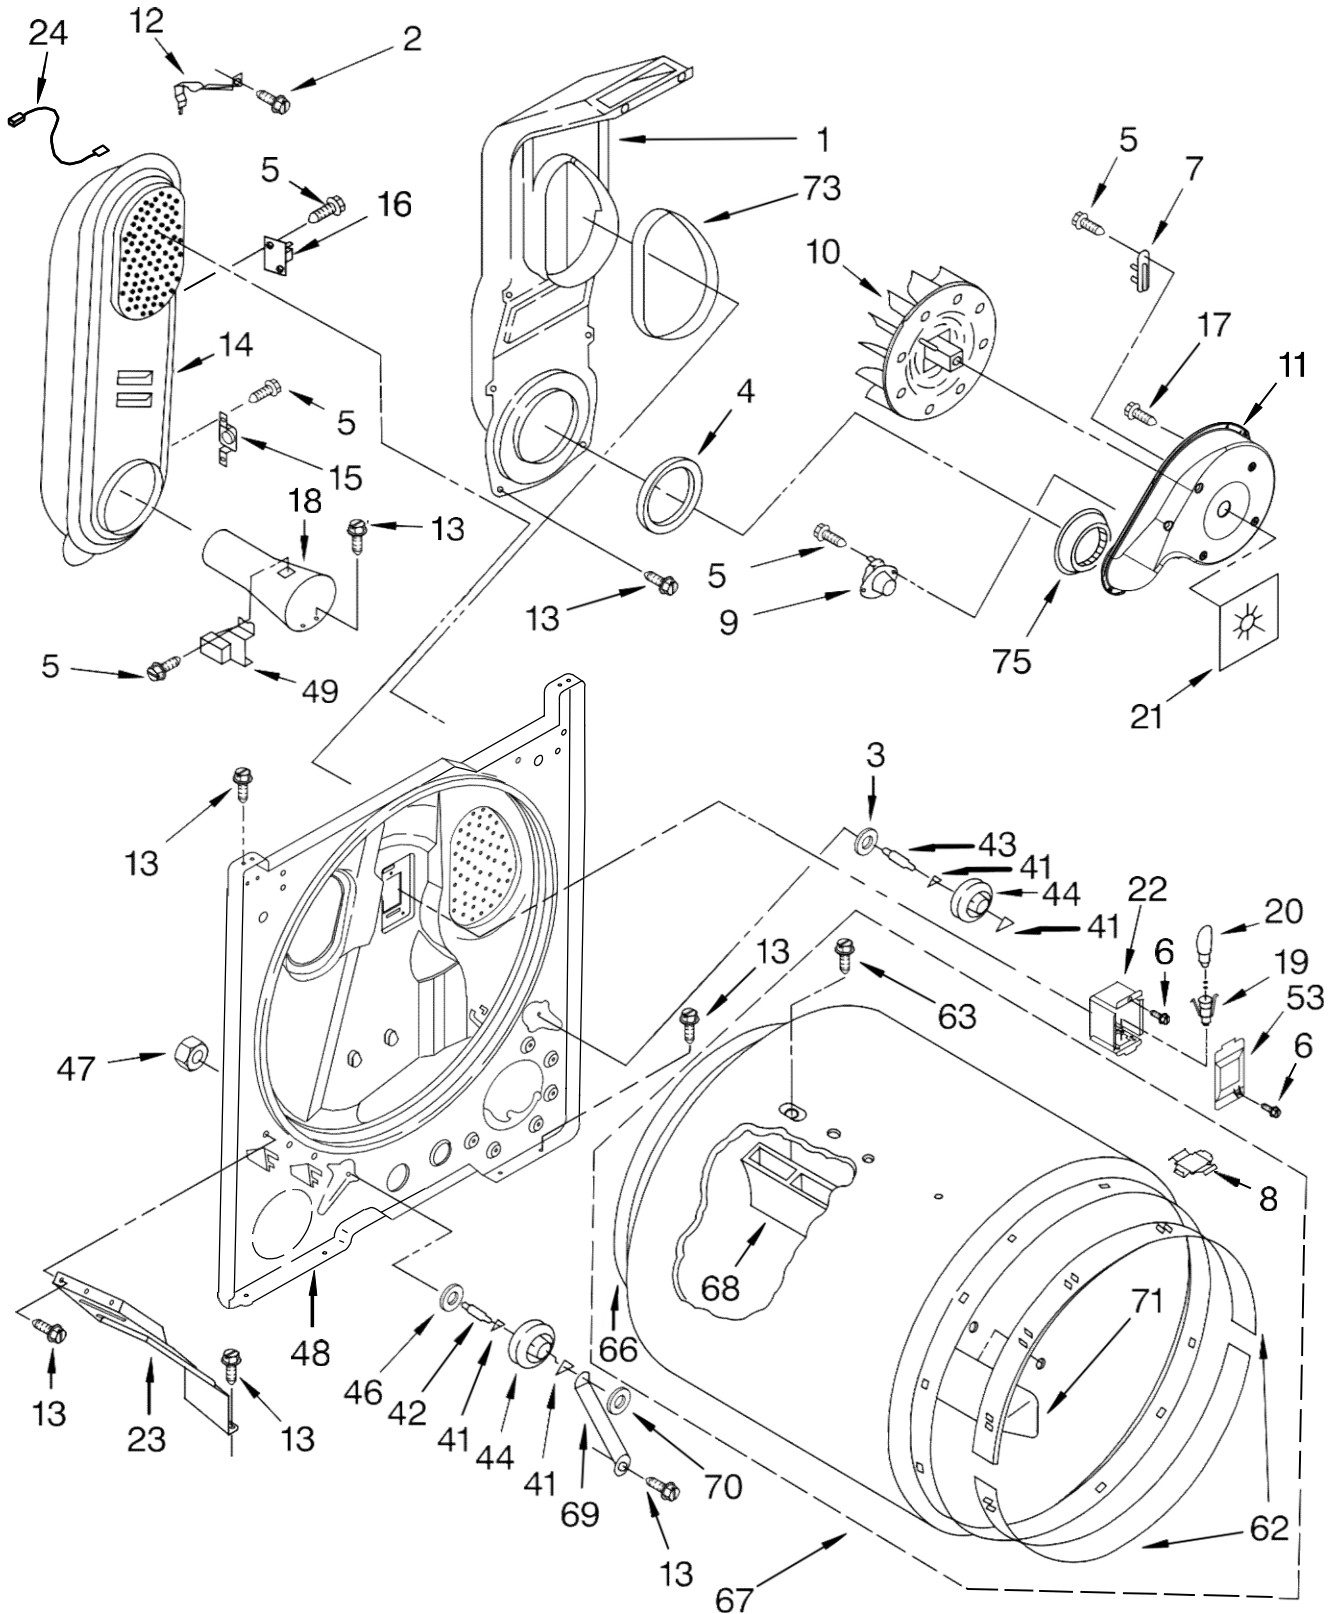

SECADORA 7MLGR7648PG0

FOR ORDERING INFORMATION REFER TO PARTS PRICE LIST

SECADORA 7MLGR7648PG0

Illus. No.	Part No.	DESCRIPTION
1	348368	Lint Chute Assembly
2	489463	Screw, 8-18 x 5/8
3	3388703	Washer-Support
4	347139	Seal, Lint Chute
5	90767	Screw, 8-18 x 3/8
6	487909	Screw, 8-15 x 1/2
7	3392519	Fuse, Thermal
8	8066086	Drum Hole Plug
9	3387134	Thermostat, Internal-Bias
10	694089	Wheel, Blower (Includes Illus. 21)
11	8577230	Housing, Blower
12	3398161	Clip
13	343641	Screw, 10-16 x 1/2
14	8530285	Box, Heater
15	3403140	Thermostat, 205 F (96 C)
16	280010	Kit, Thermal Cut-Off (Includes Illus. 15)
17	3390647	Screw, 8-18 x 1/2
18	8066049	Funnel, Burner
19	3403634	Socket Assembly
20	3406124	Bulb
21	3394196	Seal, Blower
22	3977373	Bracket, Drum Light
23	3406022	Bracket, Bulkhead
24	3401707	Wire, Jumper
41	690997	Ring, Tri
42	3399506	Shaft, L.H.
43	3399507	Shaft, R.H.
44	3397590	Roller, Support
46	348197	Washer, Support
47	3359452	Nut, 3/8-16
48	3403413	Bulkhead
49	338906	Sensor, Radiant
53	3402841	Lens, Drum Light
62	692526	Ring, Bearing
63	97787	Screw, 11-16 x 3/4
66	3406130	Seal, Rear Drum
67	695587	Drum Assembly
68	692490	Baffle, Drum (2)
69	3976434	Bracket, Support
70	90296	Clip
71	3403636	Baffle, Drum (1)
73	339956	Seal
75	696302	Shield, Exhaust