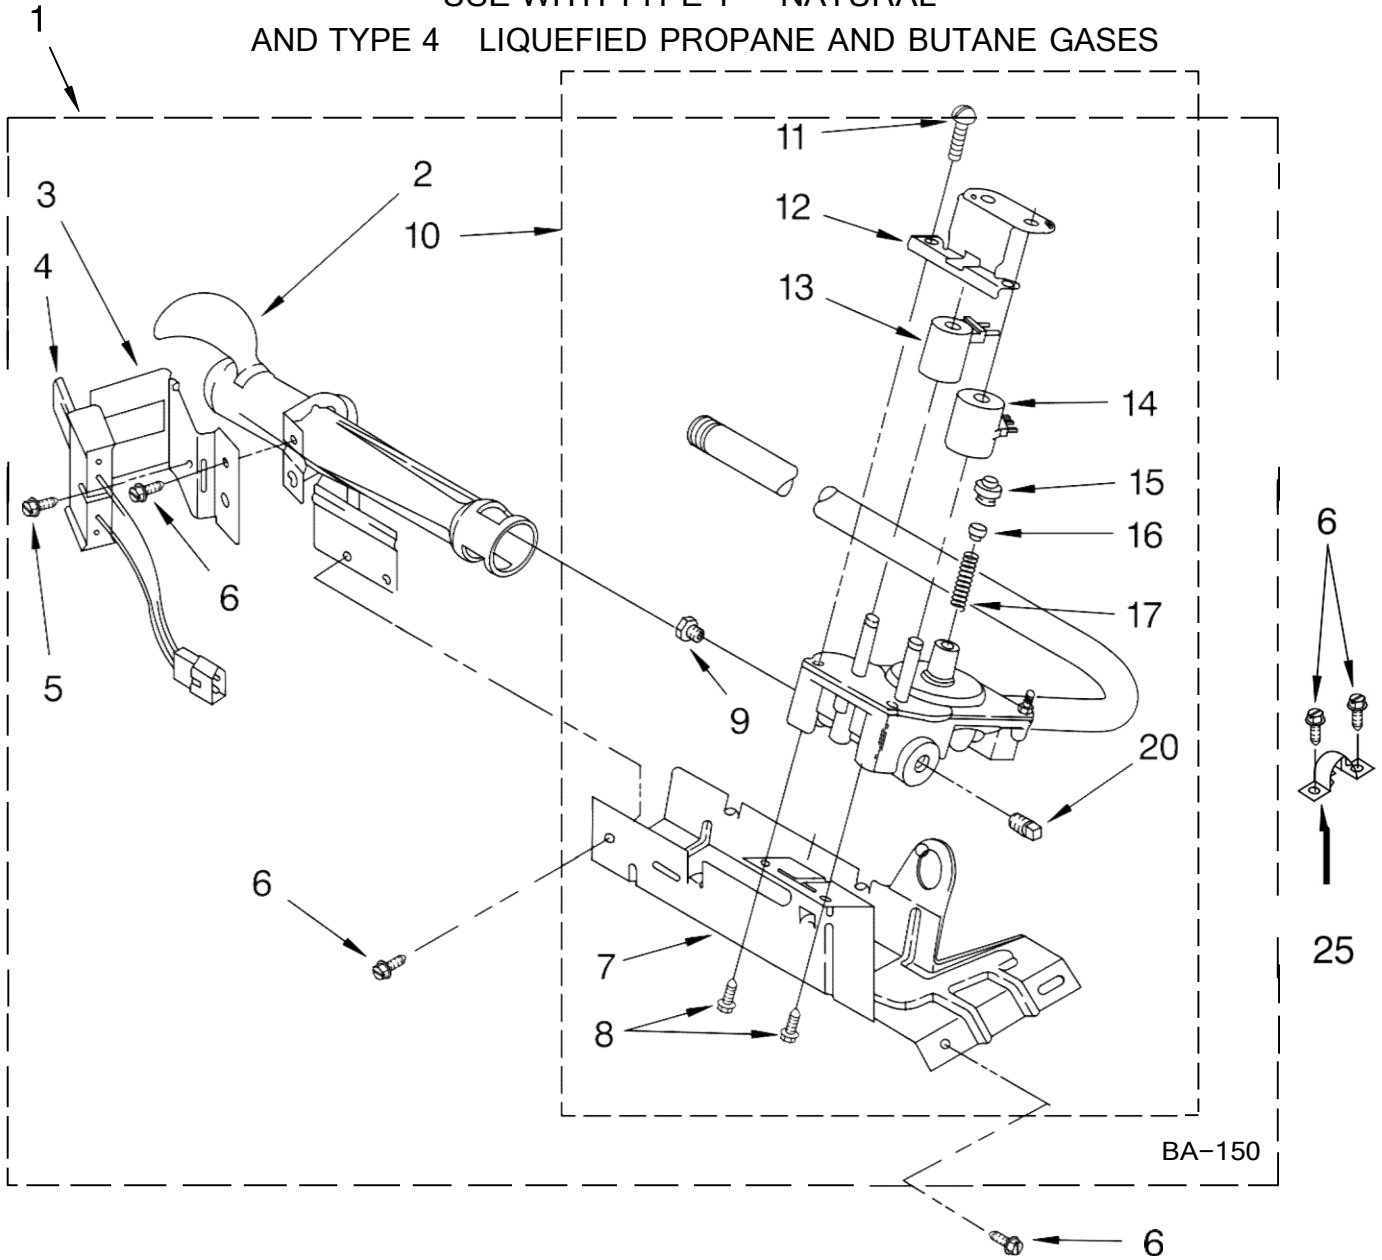

SECADORA 7MLGR7648PG0

USE WITH TYPE 1 - NATURAL
AND TYPE 4 LIQUEFIED PROPANE AND BUTANE GASES

FOR ORDERING INFORMATION REFER TO PARTS PRICE LIST

SECADORA 7MLGR7648PG0

USE WITH TYPE 1 – NATURAL
AND TYPE 4 LIQUEFIED PROPANE AND BUTANE GASES

Illus. No.	Part No.	DESCRIPTION
1	8318272	Burner Assembly 60 Hz. (Type 1) (White Rodgers)
2	688617	Tube, Burner
3	694298	Bracket, Ignitor
4	686590	Ignitor
5	3393909	Screw & Washer (8-32 x 5/8)
6	343641	Screw, 10-16 x 1/2
7	693986	Base, Burner
8	3387057	Screw, 8-18 x 3/8
9		Orifice, Burner
	234826	Type 1
	229742	Type 4 (Butane)
	234868	Type 4 (Propane)
10	8318277	Valve, 60 Hz. (Includes Pipe & Illus. #7)
11	694421	Screw, 8-32 x 1/2 (2)
12	694538	Bracket, Coil
13	694540	Coil, 60 Hz. (2 Terminal) (Main)
14	694539	Coil, 60 Hz. (Split) (3 Terminal) (Pilot Position)
15	694424	Leak Limiter
16	694423	Screw, Regulator Adjustment
17	694422	Spring, Regulator
20	239822	Plug, Pipe
25	341029	Clamp, Pipe

Following Parts Not Illustrated

694572 Conversion Kit
(Type 1)
to Type (4) L.P.G.