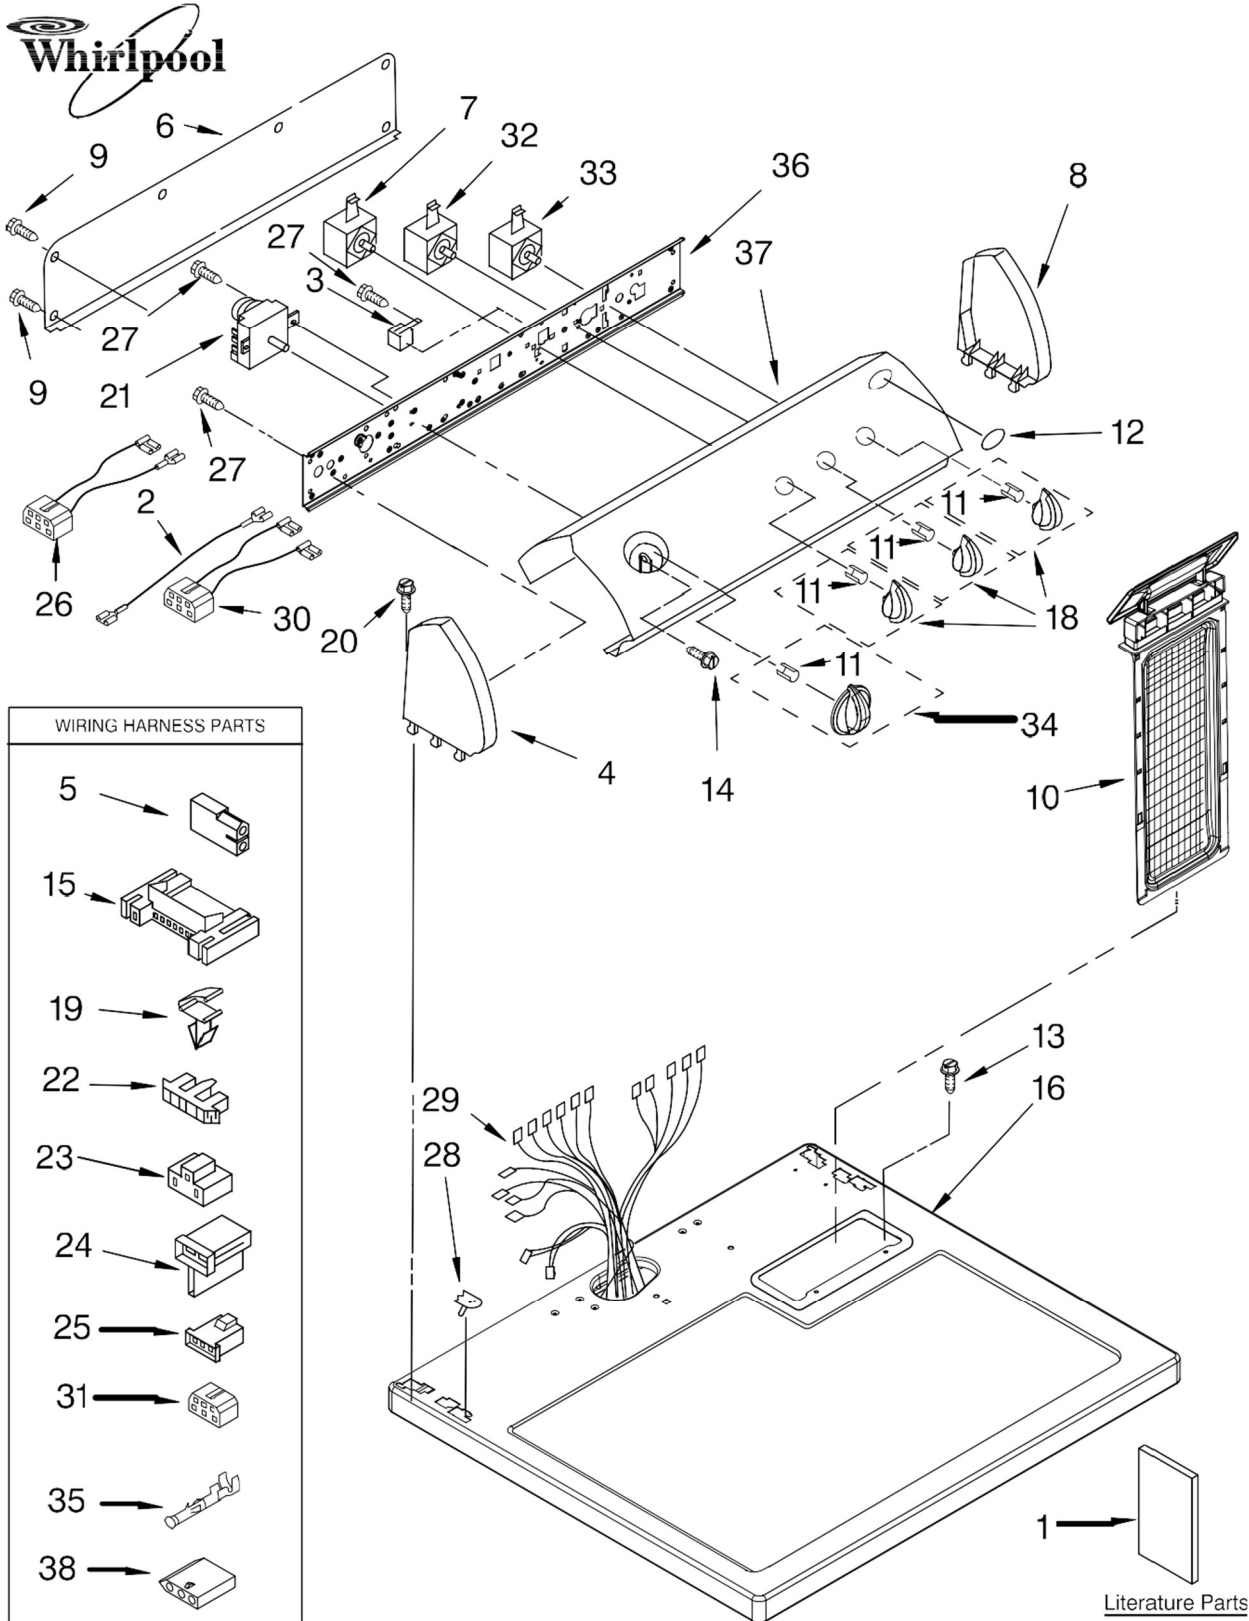

SECADORA 7MLGR7648PG0

FOR ORDERING INFORMATION REFER TO PARTS PRICE LIST

SECADORA 7MLGR7648PGO

Illus. No.	Part No.	DESCRIPTION
1		Literature Parts
	8564241	Instructions, Installation
	8572911	Sheet, Cycle Feature
	8565897	Use & Care Guide
	3979703	Wiring Diagram

Illus. No.	Part No.	DESCRIPTION
9	693995	Screw, Hex Washer Head
10		Lint Screen
	8557857	White
	8557858	Biscuit
11	8536939	Clip, Spring
12	3400985	Medallion
13	688983	Screw, 8-18 x 5/8
14	8533951	Screw, Grounding
15	3395683	Connector (Motor)
16		Top
	8557930	White
	8557931	Biscuit
18		Knob, Control (3)
	8544935	White
	8544936	Biscuit
	8544938	Gold
19	3394427	Clip-Harness
20	388326	Screw, Console
21	8299766	Timer Assembly (60 Hz.)
22	3397269	Connector-Timer
23	3401144	Connector, (PTS Relay)
24	3403499	Connector, 2-Position (Gas Valve)
25	3403498	Connector, 3-Position (Gas Valve)

Illus. No.	Part No.	DESCRIPTION
26	3397695	Wire, Jumper (Guard On/Off)
27	8533971	Screw, 8-18 x 5/16
28	357213	Nut, Push-In (2)
29	8299879	Harness, Wiring
30	3396029	Wire, Jumper (Temperature)
31	3347243	Connector 6-Circuit
32	3405156	Switch, Finish Guard
33	3398095	Switch, Push-To-Start
34		Timer Knob Assembly
	8544955	White
	8544956	Biscuit
	8544958	Gold
35	94614	Terminal, Female
36	8544895	Bracket, Control
37		Panel, Control (Includes Illus. 12)
	8318804	White
	8318806	Grey
	8318805	Biscuit
	8577307	Gold
38	3936144	Connector