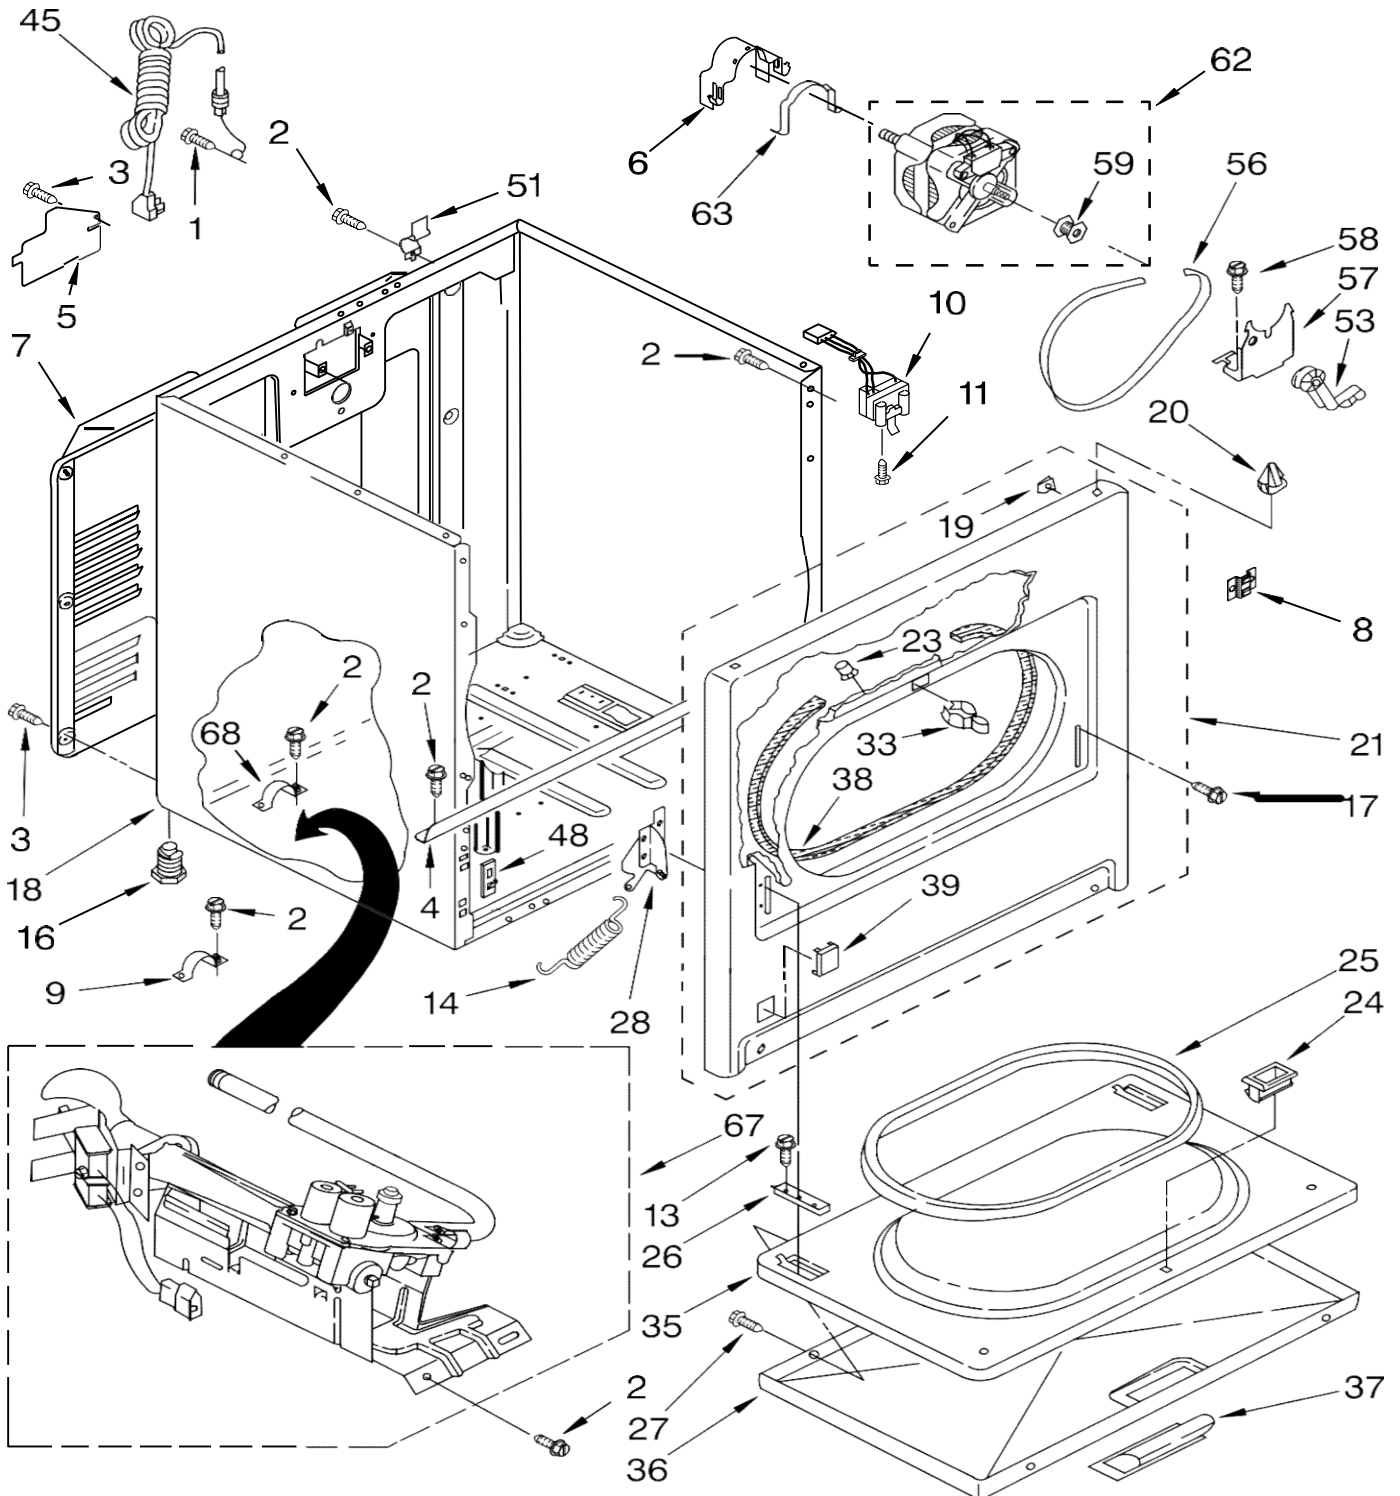

SECADORA 7MLGR7648PQ0

FOR ORDERING INFORMATION REFER TO PARTS PRICE LIST

SECADORA 7MLGR7648PQ0

Illus. No.	Part No.	DESCRIPTION	Illus. No.	Part No.	DESCRIPTION	Illus. No.	Part No.	DESCRIPTION
1	697776	Screw, 10-32 x 5/8 (External Ground)	18		Cabinet (Includes Illus. 4)	37		Handle, Door
2	343641	Screw, 10-16 x 1/2					690270	White
3	693995	Screw, Hex Head		8530603	White		3977242	Biscuit
4	8541400	Bracket, Cabinet		8530606	Biscuit	38	3406129	Seal & Bearing Assembly
5	3396795	Cover, Block	19	98234	Clip, Ground (2)	39		Plug, Front Panel
6	3404162	Clamp, Motor (W/Shield)	20	690363	Lock, Front Top (2)		3394975	White
7	3396805	Panel, Rear	21		Panel Front		3394978	Biscuit
8	8546676	Clip, Door Spring		3395197	White	45	344020	Cord, Power
9	3980175	Clamp, Elbow	23	685203	Clip, Felt Pad (2)	48	3394083	Clip, Front Panel
10	3406107	Door Switch Assembly	24	3389441	Catch, Door Assembly	51	238088	Hinge, Top (2)
11	697773	Screw, 6-20 x 7/8	25	3390731	Seal, Door	53	691366	Idler & Pulley Assembly
13	3357011	Screw, 10-16 x 1/2	26	337189	Clip, Hinge (2)	56	8066065	Belt, Drive
14	8541401	Spring, Door (2)	27	694091	Screw, 8-18 x 3/8	57	348780	Base, Motor
16	3392100	Foot, Dryer	28	8066056	Hinge, R.H.	58	3400500	Bolt, 5/16-18 x 3/4
	279810	Foot-Optional (Extended Length) (Package of 2) (Not Included.)		8066057	Hinge, L.H.	59	3394341	Pulley, 60 Hz.
			33	696144	Strike, Panel	62	8066206	Motor Assembly 60 Hz.
			35	695737	Door, Rear	63	660658	Clamp, Motor
			36		Door, Front	67	8318272	Burner Assembly, 60 Hz.
17	342043	Screw, 10-32 x 3/8		3393549	White			(See Pages 7 & 8 For Further Burner Breakdown)
				3977241	Biscuit	68	341029	Clamp, Pipe