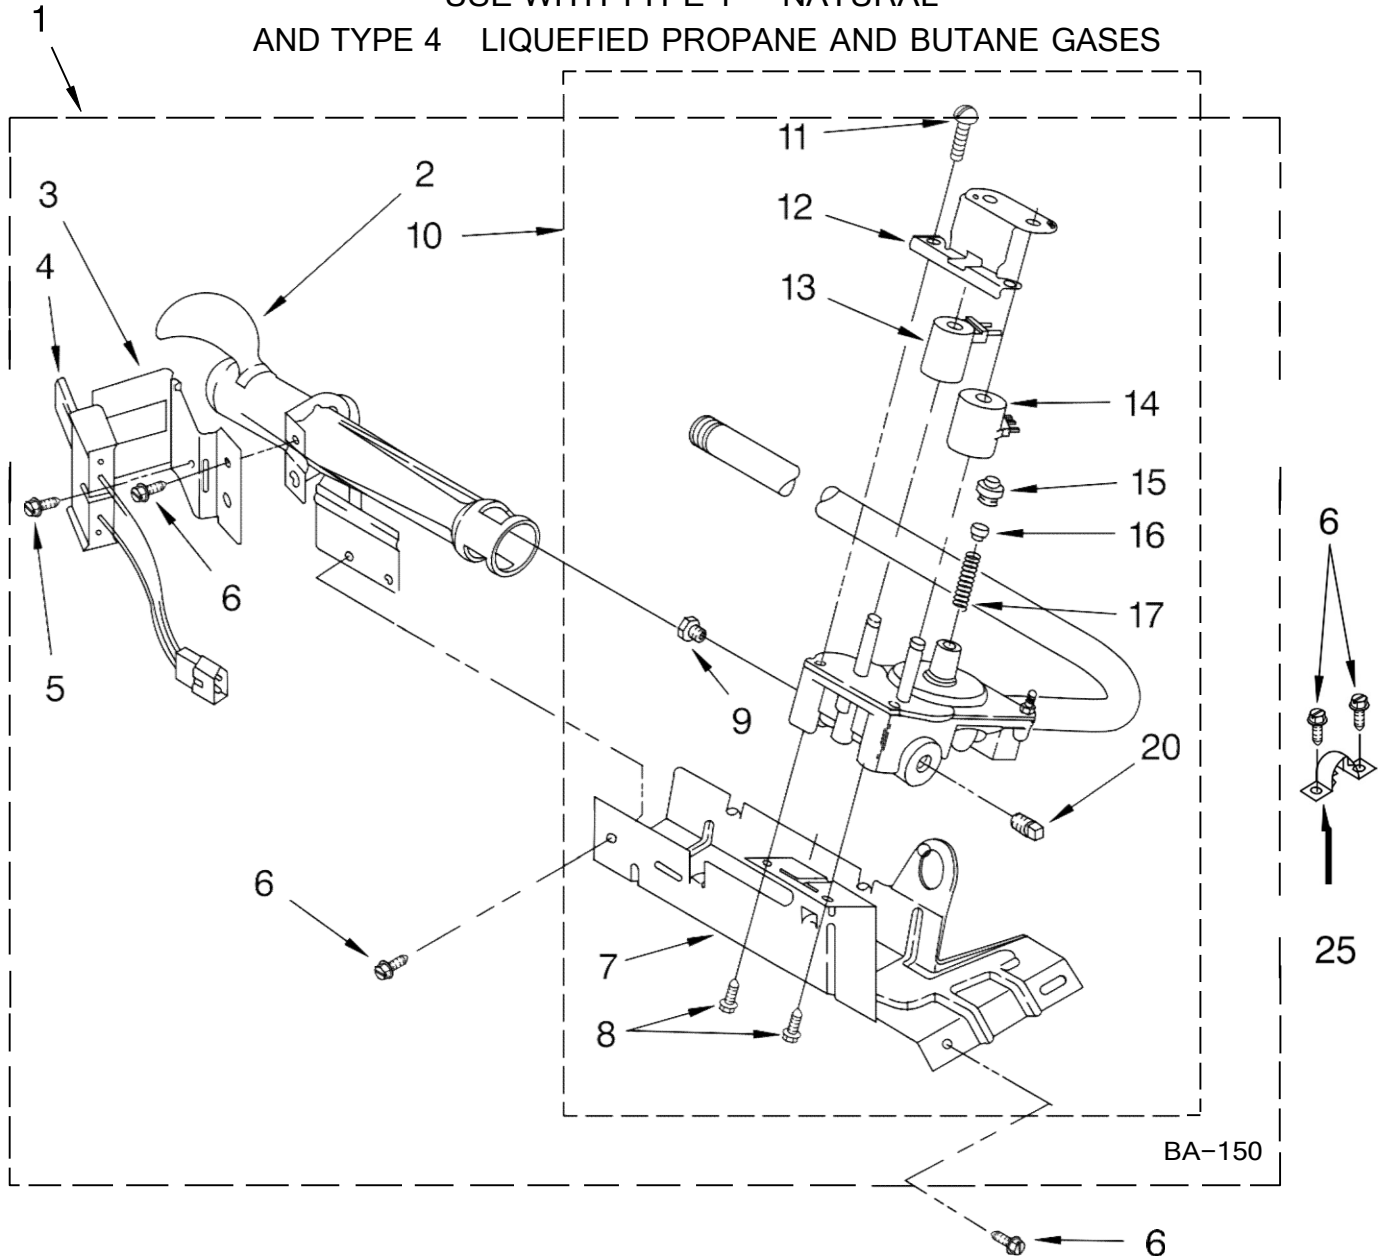

SECADORA 7MLGR7648PQ0

USE WITH TYPE 1 - NATURAL
AND TYPE 4 LIQUEFIED PROPANE AND BUTANE GASES

SECADORA 7MLGR7648PQ0

USE WITH TYPE 1 – NATURAL
AND TYPE 4 LIQUEFIED PROPANE AND BUTANE GASES

Illus. No.	Part No.	DESCRIPTION
1	8318272	Burner Assembly 60 Hz. (Type 1) (White Rodgers)
2	688617	Tube, Burner
3	694298	Bracket, Ignitor
4	686590	Ignitor
5	3393909	Screw & Washer (8-32 x 5/8)
6	343641	Screw, 10-16 x 1/2
7	693986	Base, Burner
8	3387057	Screw, 8-18 x 3/8
9		Orifice, Burner
	234826	Type 1
	229742	Type 4 (Butane)
	234868	Type 4 (Propane)
10	8318277	Valve, 60 Hz. (Includes Pipe & Illus. #7)
11	694421	Screw, 8-32 x 1/2 (2)
12	694538	Bracket, Coil
13	694540	Coil, 60 Hz. (2 Terminal) (Main)
14	694539	Coil, 60 Hz. (Split) (3 Terminal) (Pilot Position)
15	694424	Leak Limiter
16	694423	Screw, Regulator Adjustment
17	694422	Spring, Regulator
20	239822	Plug, Pipe
25	341029	Clamp, Pipe

Following Parts Not Illustrated

694572 Conversion Kit
(Type 1)
to Type (4) L.P.G.