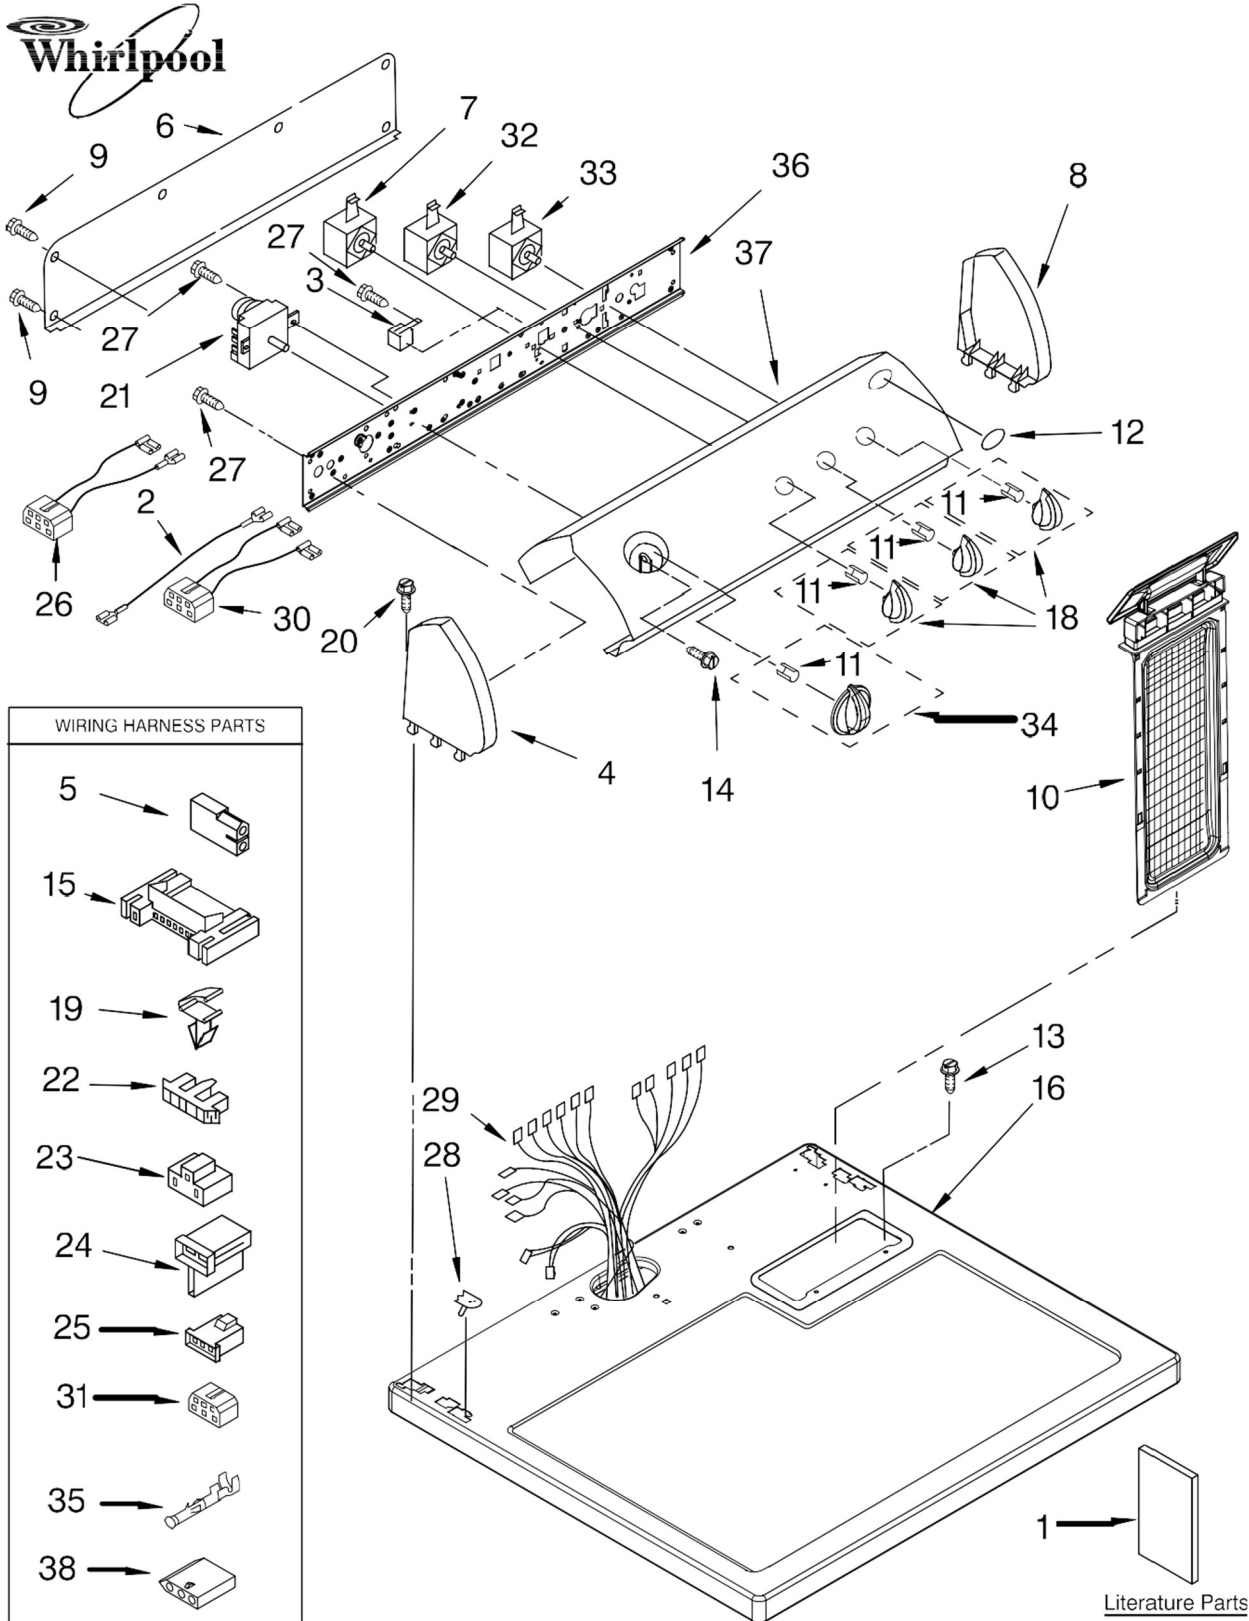

SECADORA 7MLGR7648PQ0

FOR ORDERING INFORMATION REFER TO PARTS PRICE LIST

SECADORA 7MLGR7648PQ0

Illus. No.	Part No.	DESCRIPTION
1		Literature Parts
	8564241	Instructions, Installation
	8572911	Sheet, Cycle Feature
	8565897	Use & Care Guide
	3979703	Wiring Diagram

Illus. No.	Part No.	DESCRIPTION
9	693995	Screw, Hex Washer Head
10		Lint Screen
	8557857	White
	8557858	Biscuit
11	8536939	Clip, Spring
12	3400985	Medallion
13	688983	Screw, 8-18 x 5/8
14	8533951	Screw, Grounding
15	3395683	Connector (Motor)
16		Top
	8557930	White
	8557931	Biscuit
18		Knob, Control (3)
	8544935	White
	8544936	Biscuit
	8544938	Gold
19	3394427	Clip-Harness
20	388326	Screw, Console
21	8299766	Timer Assembly (60 Hz.)
22	3397269	Connector-Timer
23	3401144	Connector, (PTS Relay)
24	3403499	Connector, 2-Position (Gas Valve)
25	3403498	Connector, 3-Position (Gas Valve)

Illus. No.	Part No.	DESCRIPTION
26	3397695	Wire, Jumper (Guard On/Off)
27	8533971	Screw, 8-18 x 5/16
28	357213	Nut, Push-In (2)
29	8299879	Harness, Wiring
30	3396029	Wire, Jumper (Temperature)
31	3347243	Connector 6-Circuit
32	3405156	Switch, Finish Guard
33	3398095	Switch, Push-To-Start
34		Timer Knob Assembly
	8544955	White
	8544956	Biscuit
	8544958	Gold
35	94614	Terminal, Female
36	8544895	Bracket, Control
37		Panel, Control (Includes Illus. 12)
	8318804	White
	8318806	Grey
	8318805	Biscuit
	8577307	Gold
38	3936144	Connector