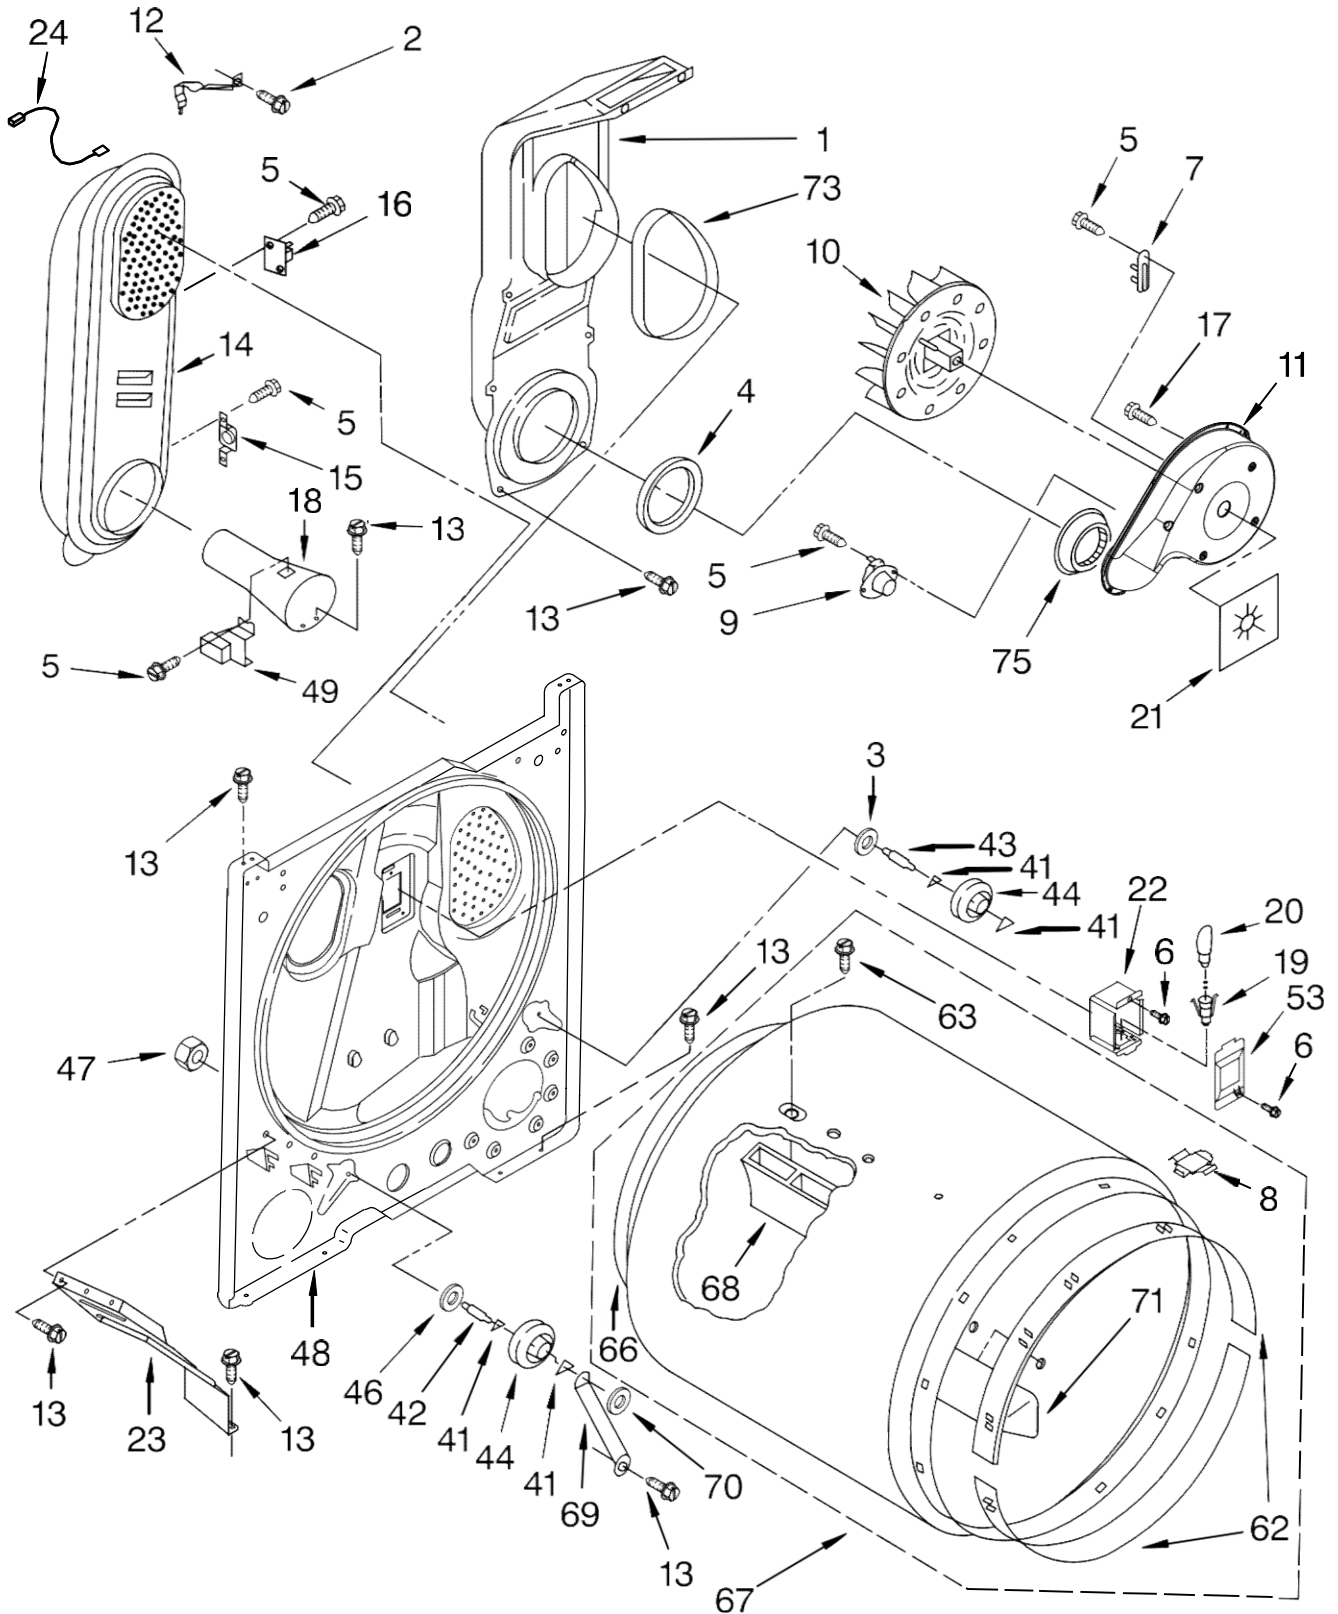

SECADORA 7MLGR7648PQ0

FOR ORDERING INFORMATION REFER TO PARTS PRICE LIST

SECADORA 7MLGR7648PQ0

Illus. No.	Part No.	DESCRIPTION
1	348368	Lint Chute Assembly
2	489463	Screw, 8-18 x 5/8
3	3388703	Washer-Support
4	347139	Seal, Lint Chute
5	90767	Screw, 8-18 x 3/8
6	487909	Screw, 8-15 x 1/2
7	3392519	Fuse, Thermal
8	8066086	Drum Hole Plug
9	3387134	Thermostat, Internal-Bias
10	694089	Wheel, Blower (Includes Illus. 21)
11	8577230	Housing, Blower
12	3398161	Clip
13	343641	Screw, 10-16 x 1/2
14	8530285	Box, Heater
15	3403140	Thermostat, 205 F (96 C)
16	280010	Kit, Thermal Cut-Off (Includes Illus. 15)
17	3390647	Screw, 8-18 x 1/2
18	8066049	Funnel, Burner
19	3403634	Socket Assembly
20	3406124	Bulb
21	3394196	Seal, Blower
22	3977373	Bracket, Drum Light
23	3406022	Bracket, Bulkhead
24	3401707	Wire, Jumper
41	690997	Ring, Tri
42	3399506	Shaft, L.H.
43	3399507	Shaft, R.H.
44	3397590	Roller, Support
46	348197	Washer, Support
47	3359452	Nut, 3/8-16
48	3403413	Bulkhead
49	338906	Sensor, Radiant
53	3402841	Lens, Drum Light
62	692526	Ring, Bearing
63	97787	Screw, 11-16 x 3/4
66	3406130	Seal, Rear Drum
67	695587	Drum Assembly
68	692490	Baffle, Drum (2)
69	3976434	Bracket, Support
70	90296	Clip
71	3403636	Baffle, Drum (1)
73	339956	Seal
75	696302	Shield, Exhaust