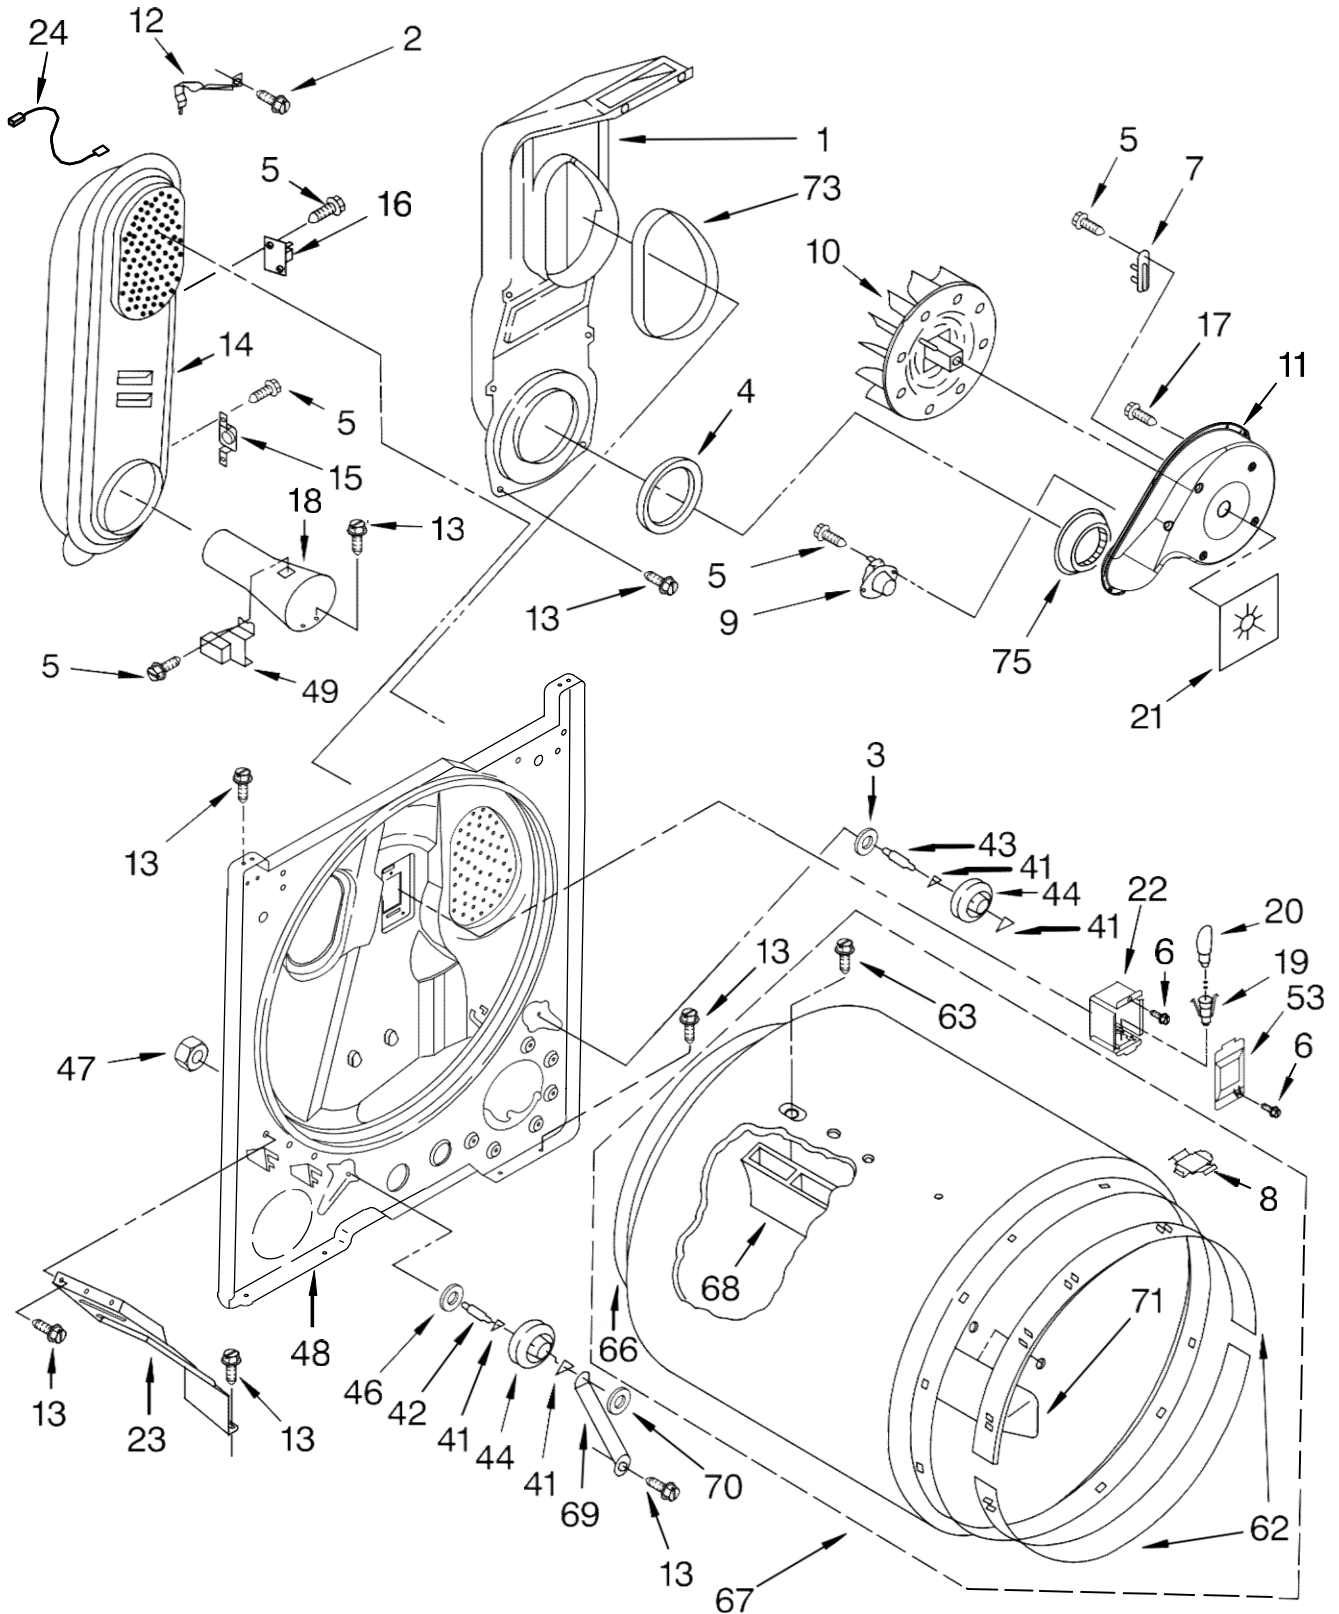

SECADORA 7MLGR7648PT0

FOR ORDERING INFORMATION REFER TO PARTS PRICE LIST

SECADORA 7MLGR7648PT0

Illus. No.	Part No.	DESCRIPTION
1	348368	Lint Chute Assembly
2	489463	Screw, 8-18 x 5/8
3	3388703	Washer-Support
4	347139	Seal, Lint Chute
5	90767	Screw, 8-18 x 3/8
6	487909	Screw, 8-15 x 1/2
7	3392519	Fuse, Thermal
8	8066086	Drum Hole Plug
9	3387134	Thermostat, Internal-Bias
10	694089	Wheel, Blower (Includes Illus. 21)
11	8577230	Housing, Blower
12	3398161	Clip
13	343641	Screw, 10-16 x 1/2
14	8530285	Box, Heater
15	3403140	Thermostat, 205 F (96 C)
16	280010	Kit, Thermal Cut-Off (Includes Illus. 15)
17	3390647	Screw, 8-18 x 1/2
18	8066049	Funnel, Burner
19	3403634	Socket Assembly
20	3406124	Bulb
21	3394196	Seal, Blower
22	3977373	Bracket, Drum Light
23	3406022	Bracket, Bulkhead
24	3401707	Wire, Jumper
41	690997	Ring, Tri
42	3399506	Shaft, L.H.
43	3399507	Shaft, R.H.
44	3397590	Roller, Support
46	348197	Washer, Support
47	3359452	Nut, 3/8-16
48	3403413	Bulkhead
49	338906	Sensor, Radiant
53	3402841	Lens, Drum Light
62	692526	Ring, Bearing
63	97787	Screw, 11-16 x 3/4
66	3406130	Seal, Rear Drum
67	695587	Drum Assembly
68	692490	Baffle, Drum (2)
69	3976434	Bracket, Support
70	90296	Clip
71	3403636	Baffle, Drum (1)
73	339956	Seal
75	696302	Shield, Exhaust