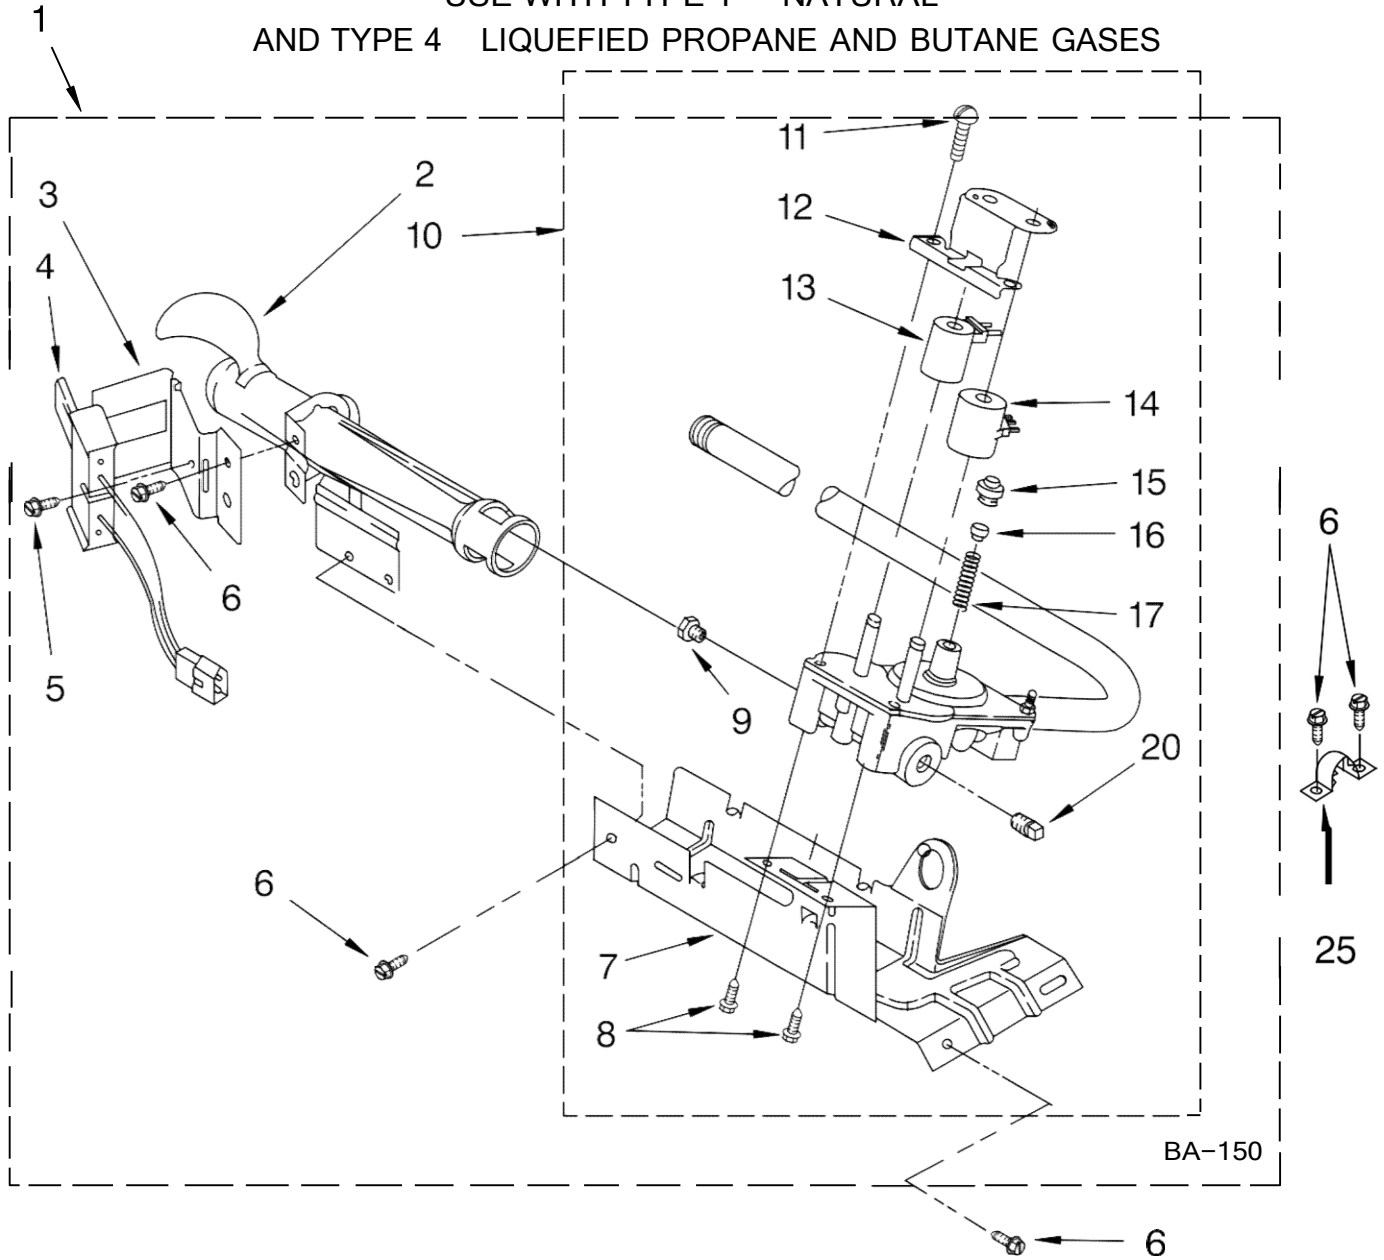

SECADORA 7MLGR7648PT0

USE WITH TYPE 1 - NATURAL
AND TYPE 4 LIQUEFIED PROPANE AND BUTANE GASES

SECADORA 7MLGR7648PT0

USE WITH TYPE 1 – NATURAL
AND TYPE 4 LIQUEFIED PROPANE AND BUTANE GASES

Illus. No.	Part No.	DESCRIPTION
1	8318272	Burner Assembly 60 Hz. (Type 1) (White Rodgers)
2	688617	Tube, Burner
3	694298	Bracket, Ignitor
4	686590	Ignitor
5	3393909	Screw & Washer (8-32 x 5/8)
6	343641	Screw, 10-16 x 1/2
7	693986	Base, Burner
8	3387057	Screw, 8-18 x 3/8
9		Orifice, Burner
	234826	Type 1
	229742	Type 4 (Butane)
	234868	Type 4 (Propane)
10	8318277	Valve, 60 Hz. (Includes Pipe & Illus. #7)
11	694421	Screw, 8-32 x 1/2 (2)
12	694538	Bracket, Coil
13	694540	Coil, 60 Hz. (2 Terminal) (Main)
14	694539	Coil, 60 Hz. (Split) (3 Terminal) (Pilot Position)
15	694424	Leak Limiter
16	694423	Screw, Regulator Adjustment
17	694422	Spring, Regulator
20	239822	Plug, Pipe
25	341029	Clamp, Pipe

Following Parts Not Illustrated

694572 Conversion Kit
(Type 1)
to Type (4) L.P.G.