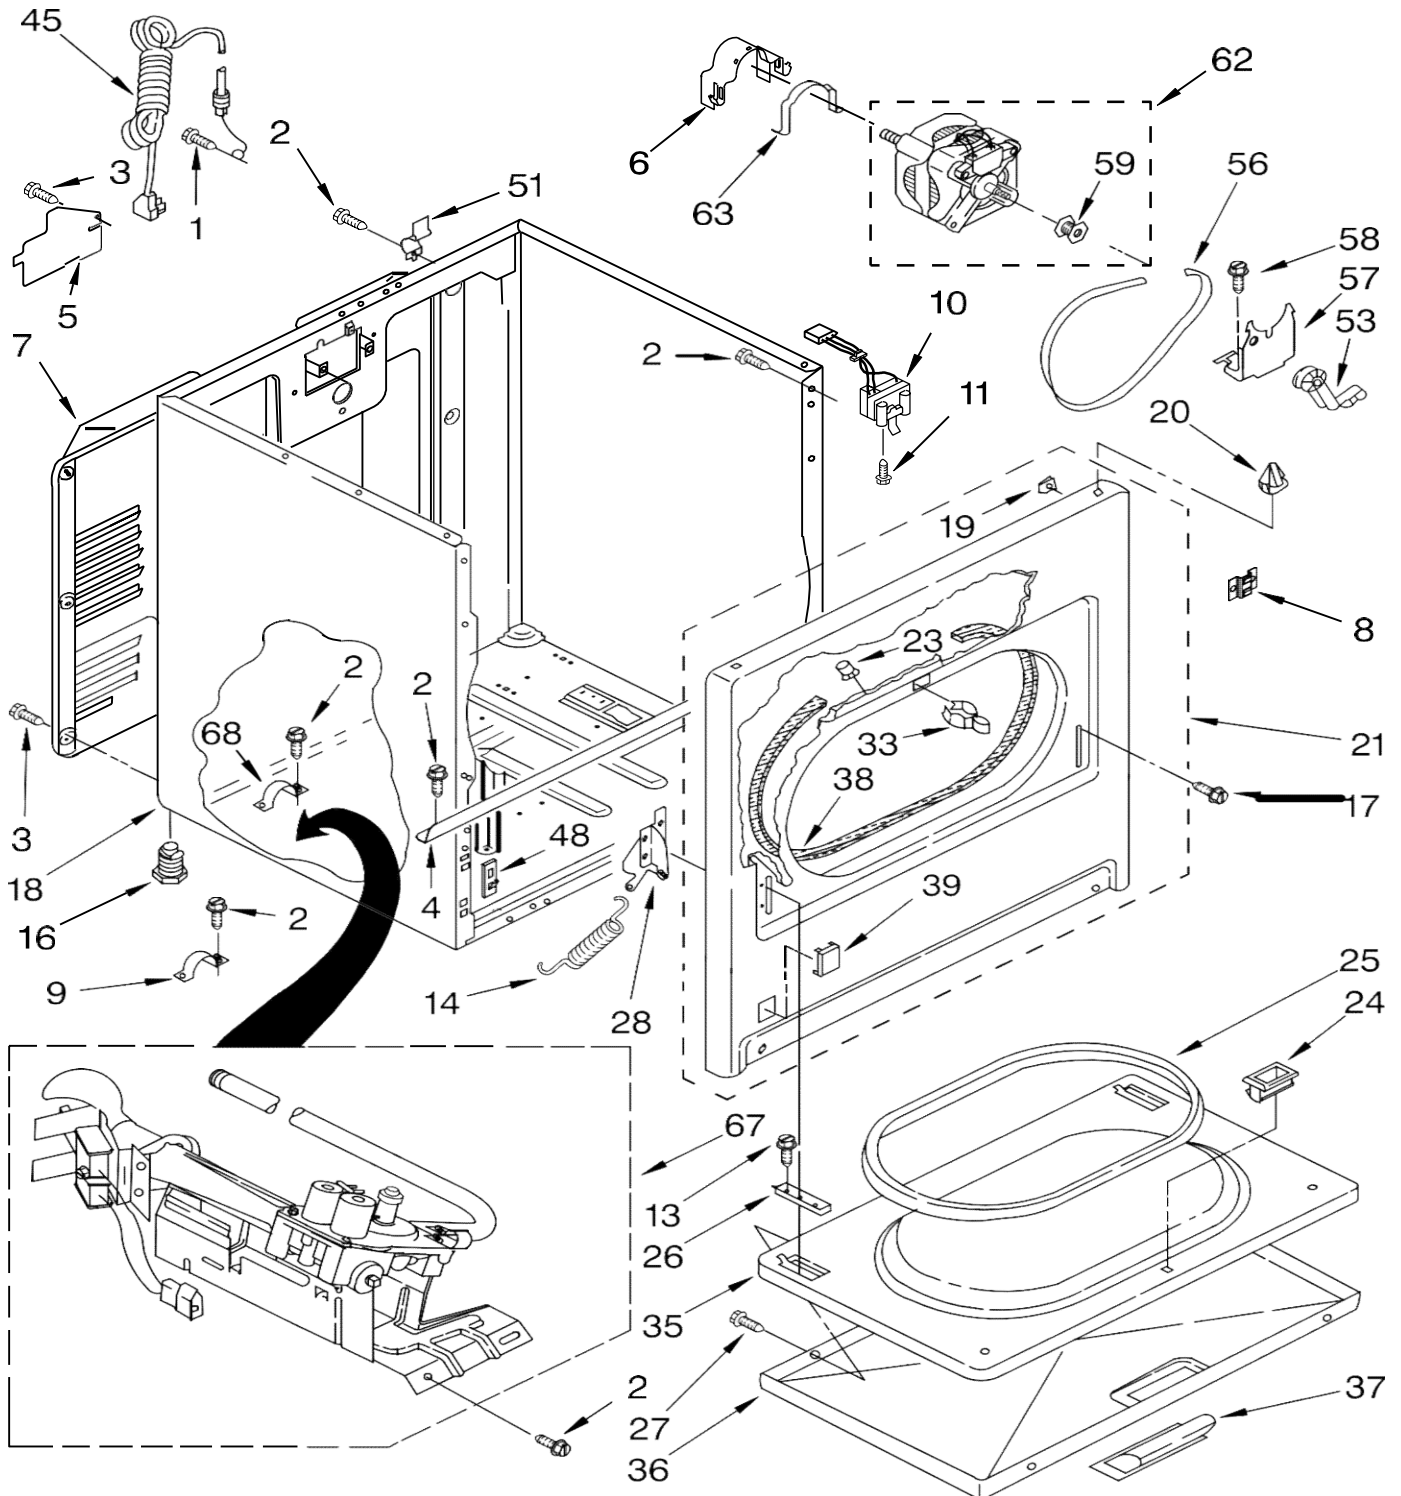

SECADORA 7MLGR7648PT0

FOR ORDERING INFORMATION REFER TO PARTS PRICE LIST

SECADORA 7MLGR7648PT0

Illus. No.	Part No.	DESCRIPTION	Illus. No.	Part No.	DESCRIPTION	Illus. No.	Part No.	DESCRIPTION
1	697776	Screw, 10-32 x 5/8 (External Ground)	18		Cabinet (Includes Illus. 4)	37		Handle, Door
2	343641	Screw, 10-16 x 1/2					690270	White
3	693995	Screw, Hex Head		8530603	White		3977242	Biscuit
4	8541400	Bracket, Cabinet		8530606	Biscuit	38	3406129	Seal & Bearing Assembly
5	3396795	Cover, Block	19	98234	Clip, Ground (2)	39		Plug, Front Panel
6	3404162	Clamp, Motor (W/Shield)	20	690363	Lock, Front Top (2)		3394975	White
7	3396805	Panel, Rear	21		Panel Front		3394978	Biscuit
8	8546676	Clip, Door Spring		3395197	White	45	344020	Cord, Power
9	3980175	Clamp, Elbow		3977243	Biscuit	48	3394083	Clip, Front Panel
10	3406107	Door Switch Assembly	23	685203	Clip, Felt Pad (2)	51	238088	Hinge, Top (2)
11	697773	Screw, 6-20 x 7/8	24	3389441	Catch, Door Assembly	53	691366	Idler & Pulley Assembly
13	3357011	Screw, 10-16 x 1/2	25	3390731	Seal, Door	56	8066065	Belt, Drive
14	8541401	Spring, Door (2)	26	337189	Clip, Hinge (2)	57	348780	Base, Motor
16	3392100	Foot, Dryer	27	694091	Screw, 8-18 x 3/8	58	3400500	Bolt, 5/16-18 x 3/4
	279810	Foot-Optional (Extended Length) (Package of 2) (Not Included.)	28	8066056	Hinge, R.H.	59	3394341	Pulley, 60 Hz.
17	342043	Screw, 10-32 x 3/8		8066057	Hinge, L.H.	62	8066206	Motor Assembly 60 Hz.
			33	696144	Strike, Panel	63	660658	Clamp, Motor
			35	695737	Door, Rear	67	8318272	Burner Assembly, 60 Hz.
			36		Door, Front			(See Pages 7 & 8 For Further Burner Breakdown)
				3393549	White	68	341029	Clamp, Pipe
				3977241	Biscuit