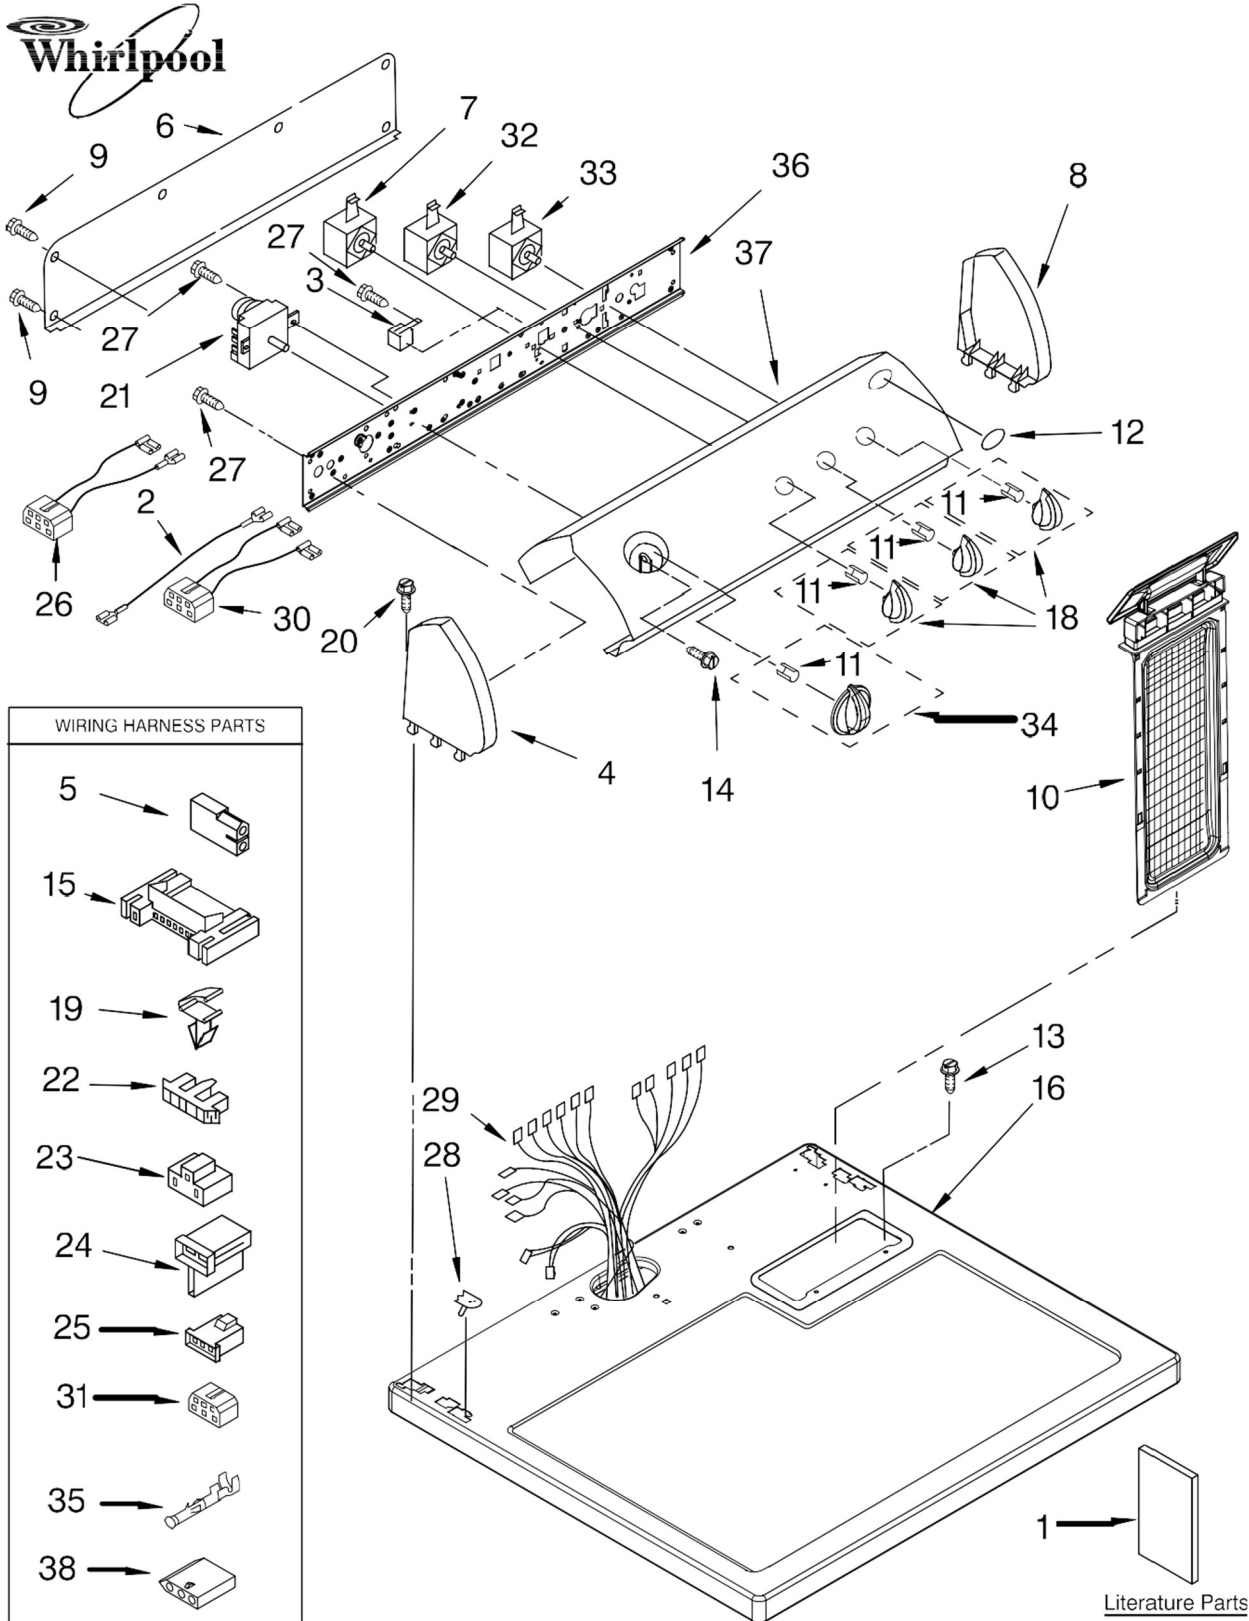

SECADORA 7MLGR7648PT0

FOR ORDERING INFORMATION REFER TO PARTS PRICE LIST

SECADORA 7MLGR7648PT0

Illus. No.	Part No.	DESCRIPTION
1		Literature Parts
	8564241	Instructions, Installation
	8572911	Sheet, Cycle Feature
	8565897	Use & Care Guide
	3979703	Wiring Diagram

Illus. No.	Part No.	DESCRIPTION
9	693995	Screw, Hex Washer Head
10		Lint Screen
	8557857	White
	8557858	Biscuit
11	8536939	Clip, Spring
12	3400985	Medallion
13	688983	Screw, 8-18 x 5/8
14	8533951	Screw, Grounding
15	3395683	Connector (Motor)
16		Top
	8557930	White
	8557931	Biscuit
18		Knob, Control (3)
	8544935	White
	8544936	Biscuit
	8544938	Gold
19	3394427	Clip-Harness
20	388326	Screw, Console
21	8299766	Timer Assembly (60 Hz.)
22	3397269	Connector-Timer
23	3401144	Connector, (PTS Relay)
24	3403499	Connector, 2-Position (Gas Valve)
25	3403498	Connector, 3-Position (Gas Valve)

Illus. No.	Part No.	DESCRIPTION
26	3397695	Wire, Jumper (Guard On/Off)
27	8533971	Screw, 8-18 x 5/16
28	357213	Nut, Push-In (2)
29	8299879	Harness, Wiring
30	3396029	Wire, Jumper (Temperature)
31	3347243	Connector 6-Circuit
32	3405156	Switch, Finish Guard
33	3398095	Switch, Push-To-Start
34		Timer Knob Assembly
	8544955	White
	8544956	Biscuit
	8544958	Gold
35	94614	Terminal, Female
36	8544895	Bracket, Control
37		Panel, Control (Includes Illus. 12)
	8318804	White
	8318806	Grey
	8318805	Biscuit
	8577307	Gold
38	3936144	Connector