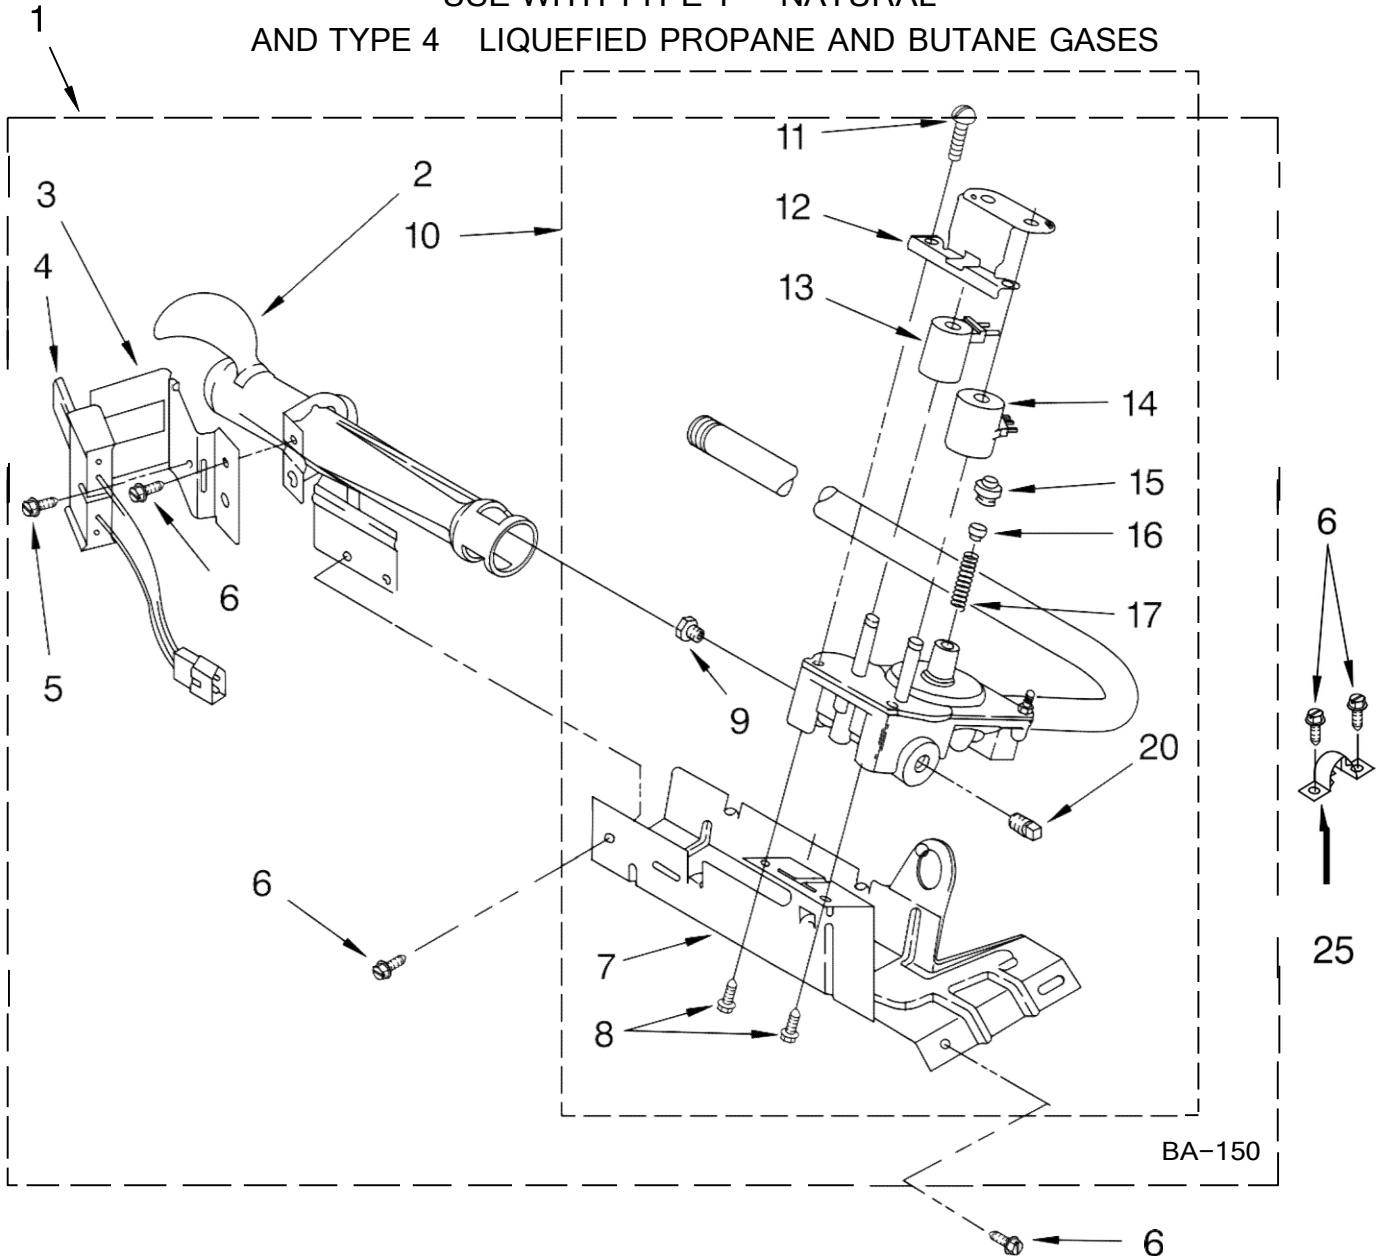

SECADORA 7MLGR7648PW0

USE WITH TYPE 1 - NATURAL
AND TYPE 4 LIQUEFIED PROPANE AND BUTANE GASES

FOR ORDERING INFORMATION REFER TO PARTS PRICE LIST

SECADORA 7MLGR7648PW0

USE WITH TYPE 1 – NATURAL
AND TYPE 4 LIQUEFIED PROPANE AND BUTANE GASES

Illus. No.	Part No.	DESCRIPTION
1	8318272	Burner Assembly 60 Hz. (Type 1) (White Rodgers)
2	688617	Tube, Burner
3	694298	Bracket, Ignitor
4	686590	Ignitor
5	3393909	Screw & Washer (8-32 x 5/8)
6	343641	Screw, 10-16 x 1/2
7	693986	Base, Burner
8	3387057	Screw, 8-18 x 3/8
9		Orifice, Burner
	234826	Type 1
	229742	Type 4 (Butane)
	234868	Type 4 (Propane)
10	8318277	Valve, 60 Hz. (Includes Pipe & Illus. #7)
11	694421	Screw, 8-32 x 1/2 (2)
12	694538	Bracket, Coil
13	694540	Coil, 60 Hz. (2 Terminal) (Main)
14	694539	Coil, 60 Hz. (Split) (3 Terminal) (Pilot Position)
15	694424	Leak Limiter
16	694423	Screw, Regulator Adjustment
17	694422	Spring, Regulator
20	239822	Plug, Pipe
25	341029	Clamp, Pipe

Following Parts Not Illustrated

694572 Conversion Kit
(Type 1)
to Type (4) L.P.G.