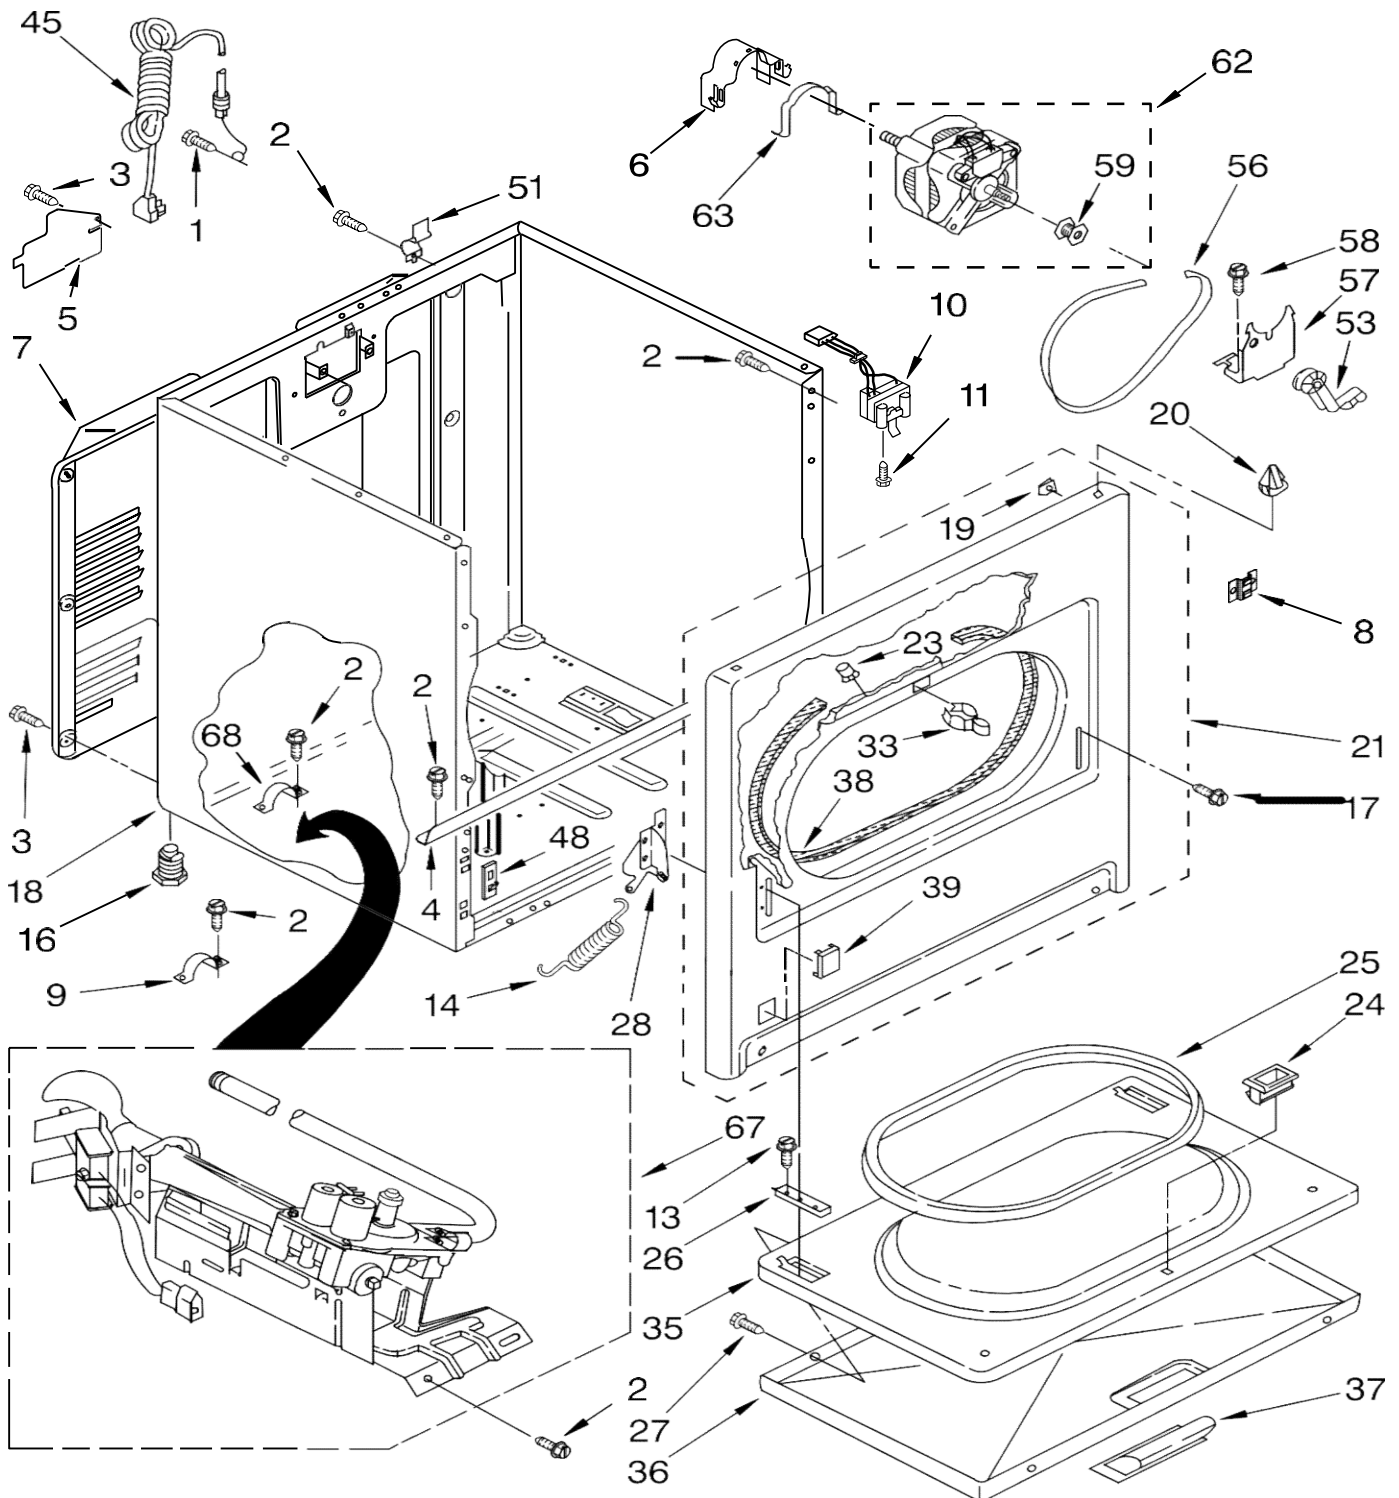

SECADORA 7MLGR7648PW0

FOR ORDERING INFORMATION REFER TO PARTS PRICE LIST

SECADORA 7MLGR7648PW0

Illus. No.	Part No.	DESCRIPTION	Illus. No.	Part No.	DESCRIPTION	Illus. No.	Part No.	DESCRIPTION
1	697776	Screw, 10-32 x 5/8 (External Ground)	18		Cabinet (Includes Illus. 4)	37		Handle, Door
2	343641	Screw, 10-16 x 1/2					690270	White
3	693995	Screw, Hex Head		8530603	White		3977242	Biscuit
4	8541400	Bracket, Cabinet		8530606	Biscuit	38	3406129	Seal & Bearing Assembly
5	3396795	Cover, Block	19	98234	Clip, Ground (2)	39		Plug, Front Panel
6	3404162	Clamp, Motor (W/Shield)	20	690363	Lock, Front Top (2)		3394975	White
7	3396805	Panel, Rear	21		Panel Front		3394978	Biscuit
8	8546676	Clip, Door Spring		3395197	White	45	344020	Cord, Power
9	3980175	Clamp, Elbow		3977243	Biscuit	48	3394083	Clip, Front Panel
10	3406107	Door Switch Assembly	23	685203	Clip, Felt Pad (2)	51	238088	Hinge, Top (2)
11	697773	Screw, 6-20 x 7/8	24	3389441	Catch, Door Assembly	53	691366	Idler & Pulley Assembly
13	3357011	Screw, 10-16 x 1/2	25	3390731	Seal, Door	56	8066065	Belt, Drive
14	8541401	Spring, Door (2)	26	337189	Clip, Hinge (2)	57	348780	Base, Motor
16	3392100	Foot, Dryer	27	694091	Screw, 8-18 x 3/8	58	3400500	Bolt, 5/16-18 x 3/4
	279810	Foot-Optional (Extended Length) (Package of 2) (Not Included.)	28	8066056	Hinge, R.H.	59	3394341	Pulley, 60 Hz.
17	342043	Screw, 10-32 x 3/8		8066057	Hinge, L.H.	62	8066206	Motor Assembly 60 Hz.
			33	696144	Strike, Panel	63	660658	Clamp, Motor
			35	695737	Door, Rear	67	8318272	Burner Assembly, 60 Hz.
			36		Door, Front			(See Pages 7 & 8 For Further Burner Breakdown)
				3393549	White	68	341029	Clamp, Pipe
				3977241	Biscuit