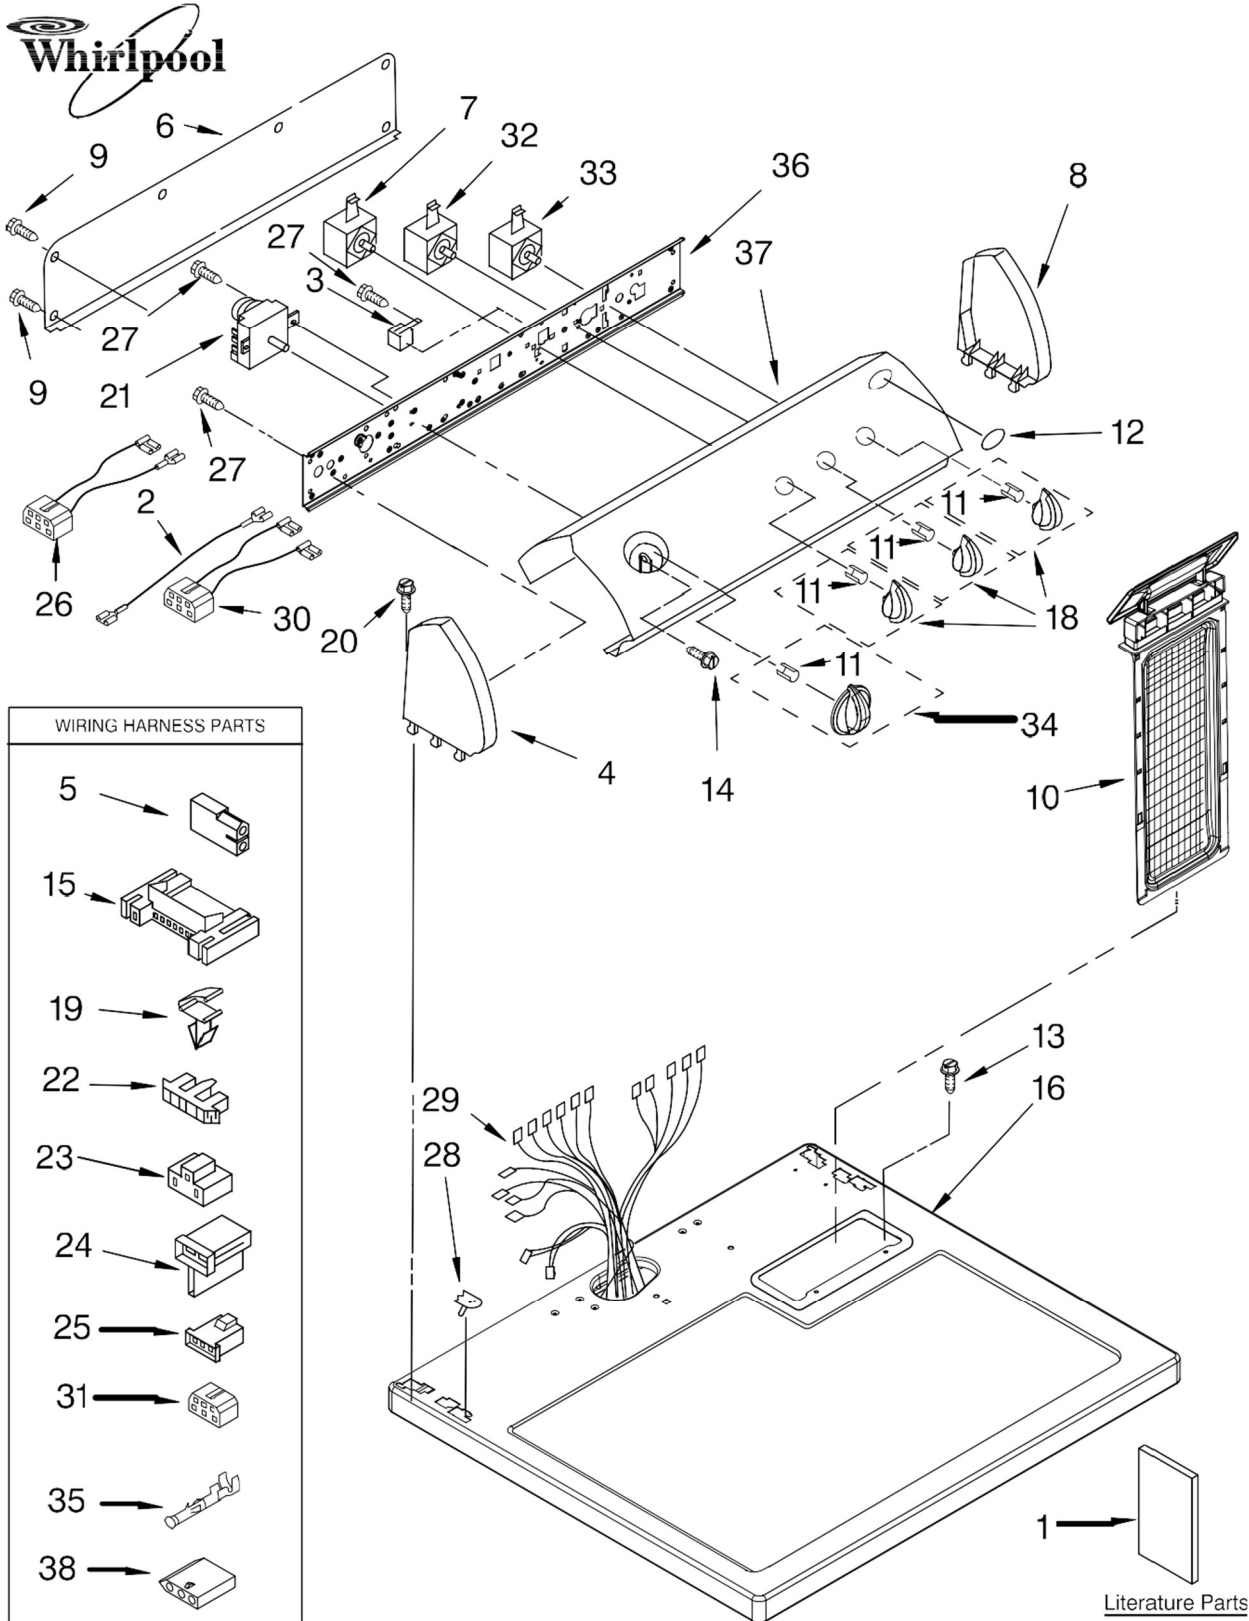

SECADORA 7MLGR7648PW0

FOR ORDERING INFORMATION REFER TO PARTS PRICE LIST

SECADORA 7MLGR7648PW0

Illus. No.	Part No.	DESCRIPTION
1		Literature Parts
	8564241	Instructions, Installation
	8572911	Sheet, Cycle Feature
	8565897	Use & Care Guide
	3979703	Wiring Diagram

Following May Be Purchased

DO-IT-YOURSELF REPAIR MANUALS

	677818	Dryer
2	3401684	Wire, Jumper (Black)
3	694419	Buzzer, Mini
4		Cap, End (L.H.)
	8271365	White
	8271368	Biscuit
5	717252	Plug, 2-Way Terminal
6	8274261	Panel, Rear Console
7	3399639	Switch, Temperature
8		Cap, End (R.H.)
	8271359	White
	8271362	Biscuit

Illus. No.	Part No.	DESCRIPTION
9	693995	Screw, Hex Washer Head
10		Lint Screen
	8557857	White
	8557858	Biscuit
11	8536939	Clip, Spring
12	3400985	Medallion
13	688983	Screw, 8-18 x 5/8
14	8533951	Screw, Grounding
15	3395683	Connector (Motor)
16		Top
	8557930	White
	8557931	Biscuit
18		Knob, Control (3)
	8544935	White
	8544936	Biscuit
	8544938	Gold
19	3394427	Clip-Harness
20	388326	Screw, Console
21	8299766	Timer Assembly (60 Hz.)
22	3397269	Connector-Timer
23	3401144	Connector, (PTS Relay)
24	3403499	Connector, 2-Position (Gas Valve)
25	3403498	Connector, 3-Position (Gas Valve)

Illus. No.	Part No.	DESCRIPTION
26	3397695	Wire, Jumper (Guard On/Off)
27	8533971	Screw, 8-18 x 5/16
28	357213	Nut, Push-In (2)
29	8299879	Harness, Wiring
30	3396029	Wire, Jumper (Temperature)
31	3347243	Connector 6-Circuit
32	3405156	Switch, Finish Guard
33	3398095	Switch, Push-To-Start
34		Timer Knob Assembly
	8544955	White
	8544956	Biscuit
	8544958	Gold
35	94614	Terminal, Female
36	8544895	Bracket, Control
37		Panel, Control (Includes Illus. 12)
	8318804	White
	8318806	Grey
	8318805	Biscuit
	8577307	Gold
38	3936144	Connector