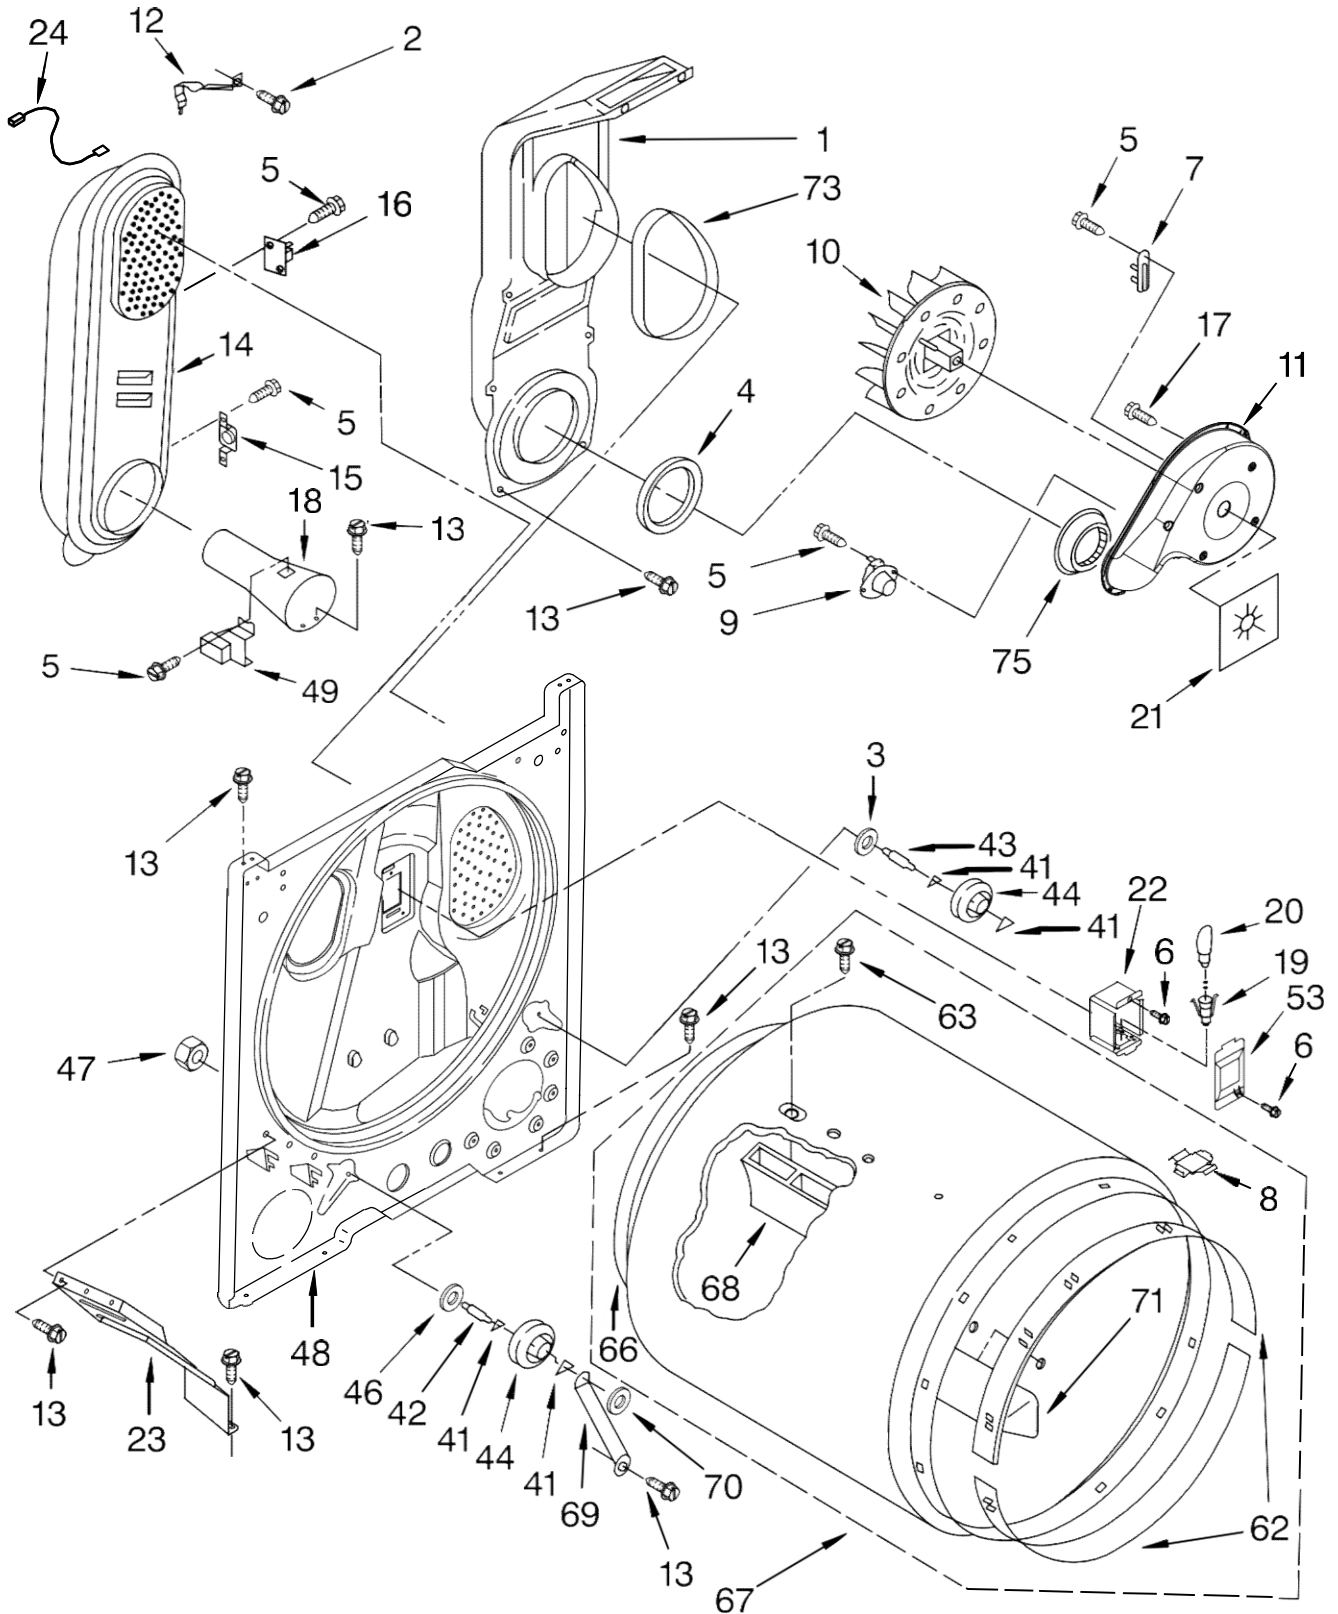

SECADORA 7MLGR7648PW0

Illus. No.	Part No.	DESCRIPTION	Illus. No.	Part No.	DESCRIPTION	Illus. No.	Part No.	DESCRIPTION
1	697776	Screw, 10-32 x 5/8 (External Ground)	18		Cabinet (Includes Illus. 4)	37		Handle, Door
2	343641	Screw, 10-16 x 1/2					690270	White
3	693995	Screw, Hex Head		8530603	White		3977242	Biscuit
4	8541400	Bracket, Cabinet		8530606	Biscuit	38	3406129	Seal & Bearing Assembly
5	3396795	Cover, Block	19	98234	Clip, Ground (2)	39		Plug, Front Panel
6	3404162	Clamp, Motor (W/Shield)	20	690363	Lock, Front Top (2)		3394975	White
7	3396805	Panel, Rear	21		Panel Front		3394978	Biscuit
8	8546676	Clip, Door Spring		3395197	White	45	344020	Cord, Power
9	3980175	Clamp, Elbow		3977243	Biscuit	48	3394083	Clip, Front Panel
10	3406107	Door Switch Assembly	23	685203	Clip, Felt Pad (2)	51	238088	Hinge, Top (2)
11	697773	Screw, 6-20 x 7/8	24	3389441	Catch, Door Assembly	53	691366	Idler & Pulley Assembly
13	3357011	Screw, 10-16 x 1/2	25	3390731	Seal, Door	56	8066065	Belt, Drive
14	8541401	Spring, Door (2)	26	337189	Clip, Hinge (2)	57	348780	Base, Motor
16	3392100	Foot, Dryer	27	694091	Screw, 8-18 x 3/8	58	3400500	Bolt, 5/16-18 x 3/4
	279810	Foot-Optional (Extended Length) (Package of 2) (Not Included.)	28	8066056	Hinge, R.H.	59	3394341	Pulley, 60 Hz.
17	342043	Screw, 10-32 x 3/8		8066057	Hinge, L.H.	62	8066206	Motor Assembly 60 Hz.
			33	696144	Strike, Panel	63	660658	Clamp, Motor
			35	695737	Door, Rear	67	8318272	Burner Assembly, 60 Hz.
			36		Door, Front			(See Pages 7 & 8 For Further Burner Breakdown)
				3393549	White	68	341029	Clamp, Pipe
				3977241	Biscuit			

SECADORA 7MLGR7648PW0

FOR ORDERING INFORMATION REFER TO PARTS PRICE LIST