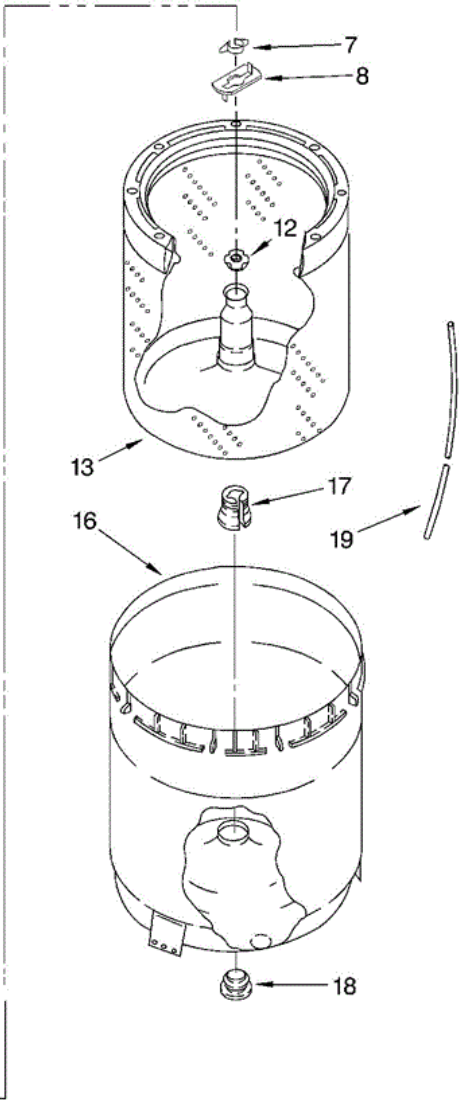

32	3951449	HOSE, PUMP TO TUB
33	8318201	CLIP, CAPACITOR
34	661606	CAPACITOR, MOTOR START
35	8532101	SWITCH, TOUCH-PAD
36	3400818	SCREW, TIMER MOUNTING
37	3976286	SHIELD, CAPACITOR
39	8532157	PANEL, CONSOLE
41	357572	CLIP, GROUNDING
42	3398893	WIRE, GROUND
44	8271345	KNOB, TIMER
45	8271351	DIAL, TIMER
48	8271339	KNOB, CONTROL
49	388326	SCREW, 8-18 X 1.25 (PANEL TO TOP)
50	62863	SCREW, 10-16 X 3/8
51	8271363	CAP, END (R.H.)
58	3366913	CLAMP, DRAIN HOSE
59	8314879	SHIELD, INLET VALVE
60	3956137	HARNESS, WIRING (FOR DETAIL SEE PAGES 9 & 10)

7MLSC9545JQ4 TINAS