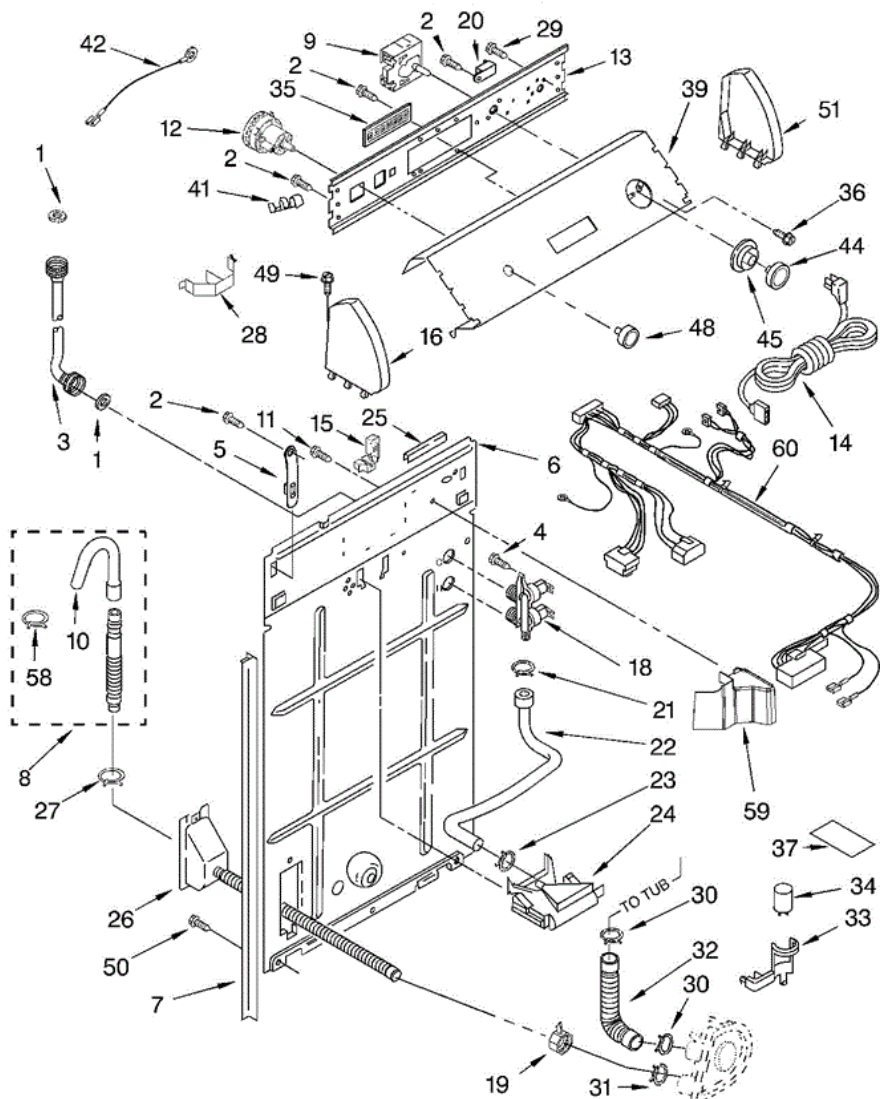

Distribuidor Autorizado

SurteRápido.com

Venta de Refacciones
Electrodomesticas

7MLSC9545JQ4 TABLERO

7MLSC9545JQ4 TABLERO

1	3976300	WASHER, WATER INLET HOSE (4) (1-1/16 X 5/8)
2	90767	SCREW, 8-18 X 3/8
3	3949374	HOSE, WATER INLET (2) ((BLUE COUPLER))
3	3949375	HOSE, WATER INLET (2) ((RED COUPLER))
4	9740848	SCREW, 8-18 X 1/2
5	8318255	STRAP, CONSOLE (2)
6	8318405	PANEL, REAR
7	62747	PAD, REAR PANEL
8	3357090	EXTENSION, DRAIN HOSE (21 INCHES) NOT INCL
8	3949556	HOSE, DRAIN (9' - 9'') (NOT INCLUDED)
8	3951609	HOSE, DRAIN (4' - 8'')
9	3951702	TIMER, CONTROL (60 HZ.)
10	3357027	NOZZLE-DRAIN HOSE
11	3351614	SCREW
12	3366846	SWITCH, PRESSURE
13	3950194	BRACKET, CONTROL
14	8532158	CORD, POWER (INCLUDES 15)
15	3949468	STRAIN RELIEF, POWER CORD
16	8271369	CAP, END (L.H.)
18	3952164	VALVE, WATER MIXING
19	3976395	CLAMP, HOSE
20	694419	BUZZER, MINI
21	370451	CLAMP, HOSE
22	3357328	HOSE, VACUUM BREAK
23	371503	CLAMP, HOSE
24	387606	BREAK, VACUUM
25	303294	EDGE PROTECTOR
26	8317940	DRAIN HOSE ASSEMBLY
27	3366912	CLAMP, HOSE
28	8055003	CLIP, HARNESS & PRESSURE HOSE
29	3179795	SCREW
30	3363366	CLAMP, HOSE
31	8317496	CLAMP, HOSE

32	3951449	HOSE, PUMP TO TUB
33	8318201	CLIP, CAPACITOR
34	661606	CAPACITOR, MOTOR START
35	8532101	SWITCH, TOUCH-PAD
36	3400818	SCREW, TIMER MOUNTING
37	3976286	SHIELD, CAPACITOR
39	8532157	PANEL, CONSOLE
41	357572	CLIP, GROUNDING
42	3398893	WIRE, GROUND
44	8271345	KNOB, TIMER
45	8271351	DIAL, TIMER
48	8271339	KNOB, CONTROL
49	388326	SCREW, 8-18 X 1.25 (PANEL TO TOP)
50	62863	SCREW, 10-16 X 3/8
51	8271363	CAP, END (R.H.)
58	3366913	CLAMP, DRAIN HOSE
59	8314879	SHIELD, INLET VALVE
60	3956137	HARNESS, WIRING (FOR DETAIL SEE PAGES 9 & 10)