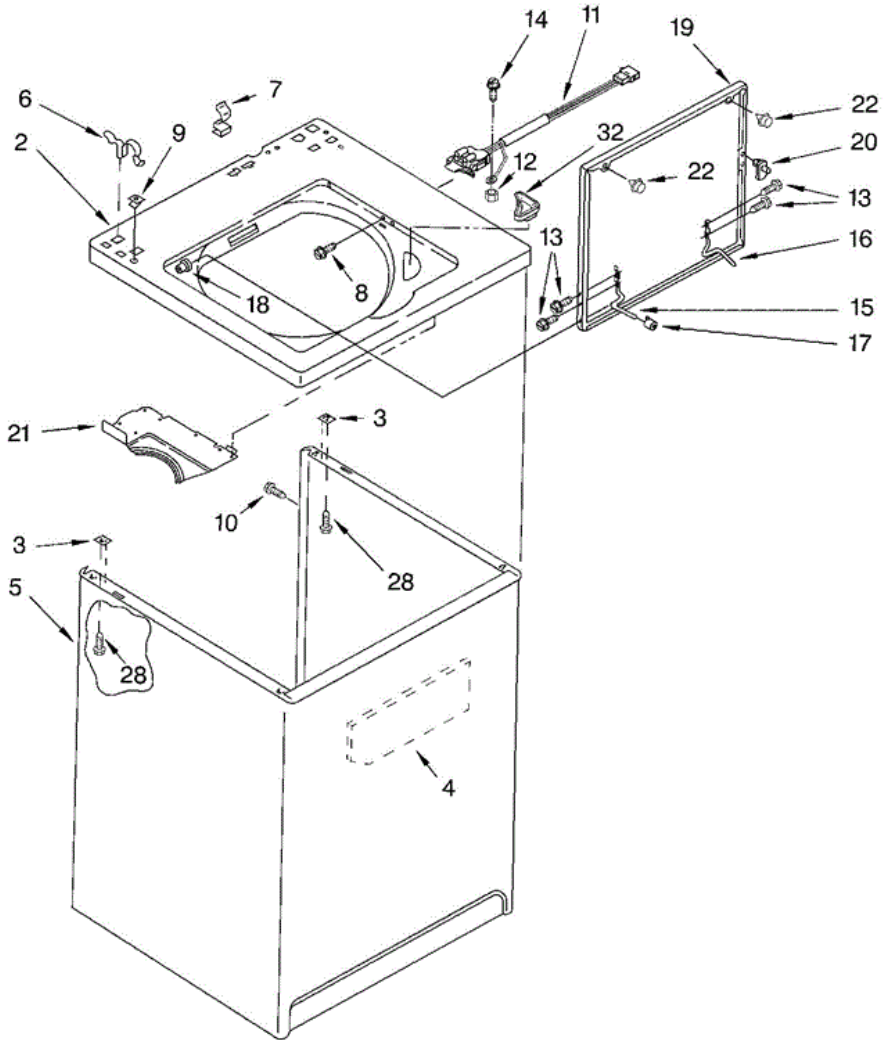

7MLSC9545JQ4 GABINETE