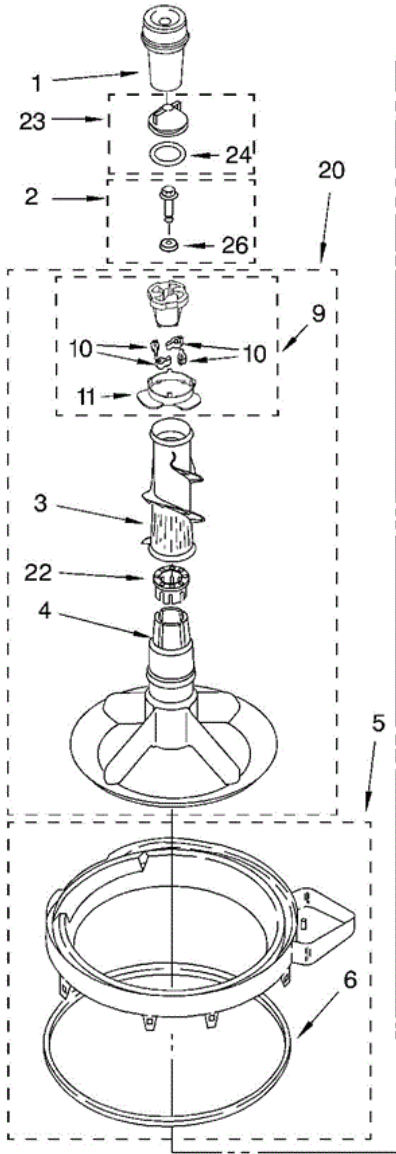

32	3951449	HOSE, PUMP TO TUB
33	8318201	CLIP, CAPACITOR
34	661606	CAPACITOR, MOTOR START
35	8532101	SWITCH, TOUCH-PAD
36	3400818	SCREW, TIMER MOUNTING
37	3976286	SHIELD, CAPACITOR
39	8532157	PANEL, CONSOLE
41	357572	CLIP, GROUNDING
42	3398893	WIRE, GROUND
44	8271345	KNOB, TIMER
45	8271351	DIAL, TIMER
48	8271339	KNOB, CONTROL
49	388326	SCREW, 8-18 X 1.25 (PANEL TO TOP)
50	62863	SCREW, 10-16 X 3/8
51	8271363	CAP, END (R.H.)
58	3366913	CLAMP, DRAIN HOSE
59	8314879	SHIELD, INLET VALVE
60	3956137	HARNESS, WIRING (FOR DETAIL SEE PAGES 9 & 10)

7MLSC9545JQ4 TINAS