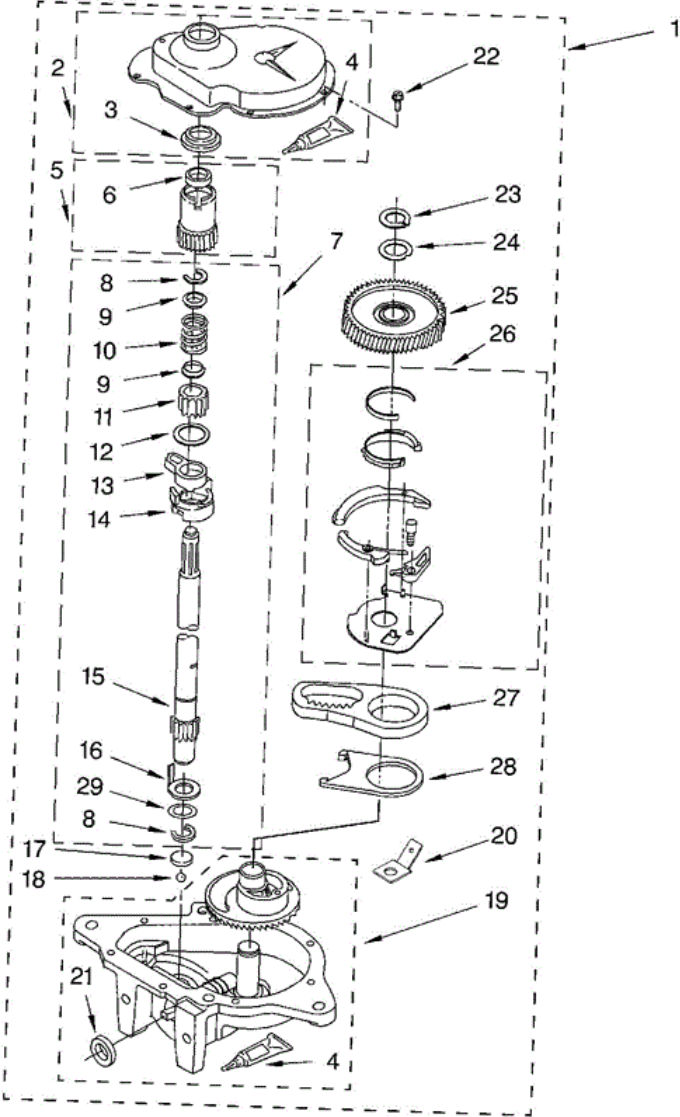

7MLSC9545JQ4 FLECHA HUECA

7MLSC9545JQ4 FLECHA HUECA

1	388952	BRAKE AND DRIVE TUBE (COMPLETE)
2	62658	RING, THRUST
3	91939	SEAL. OIL
4	356427	SEAL, DRIVE TUBE
5	356937	SPACER, DRIVE TUBE
6	64027	TUBE, BASKET DRIVE (INCLUDES ILLUS. 3, 4, 5 & 9)
7	64035	RING, RETAINING
8	64232	SHOE, BRAKE
9	62703	``T`` BEARING, SPIN TUBE
10	62648	CAP, BRAKE SPRING (2)
11	387806	SPRING, BRAKE
12	62909	SLEEVE, BRAKE SPRING
13	63023	CAM, BRAKE RELEASE
14	63022	SLEEVE, CAM
15	64194	DRIVER, BRAKE CAM
16	285208	LUBRICANT
16	90368	RING, RETAINING

7MLSC9545JQ4 TRANSMISION

7MLSC9545JQ4 TRANSMISION

1	8532118	GEARCASE (COMPLETE)
2	285202	COVER, GEARCASE
3	3349985	SEAL, GEARCASE COVER
4	285195	SEALER, GASKET (.20 FL. OZ.) (6 ML)
5	63320	PINION, SPIN (INCLUDES ITEM 25)
6	356427	SEAL, SPIN PINION
7	389387	SHAFT, AGITATOR (COMPLETE)
8	90369	RING, RETAINING (2)
9	62677	RETAINER, SPRING (2)
10	62676	SPRING, AGITATE
11	63273	GEAR, AGITATE (INCLUDES 15 & 29)
12	62619	WASHER, AGITATE GEAR
13	62580	CAM FOLLOWER (INCLUDES 14)
14	62581	CAM, AGITATE (INCLUDES 13)
15	285509	SHAFT, AGITATOR (INCLUDES 11 & 29)
16	62618	WASHER, CAM THRUST
17	16018	BEARING, THRUST (INCLUDES 18)
18	85529	BALL, BEARING (INCLUDES 17)
19	389230	BOTTOM AND PINION, GEARCASE
20	3949116	BLOCK TAB, TERMINAL
21	285352	SEAL, THRUST PLUG
22	3351614	SCREW, GEARCASE COVER MOUNTING (8)
23	3362552	RING, RETAINING
24	285735	WASHER KIT, THRUST
25	62570	GEAR, SPIN
26	388253	NEUTRAL ASSEMBLY
27	3349296	RACK, CONNECTING
28	62621	ACTUATOR, SHIFT
29	388815	WASHER, INTERMEDIATE