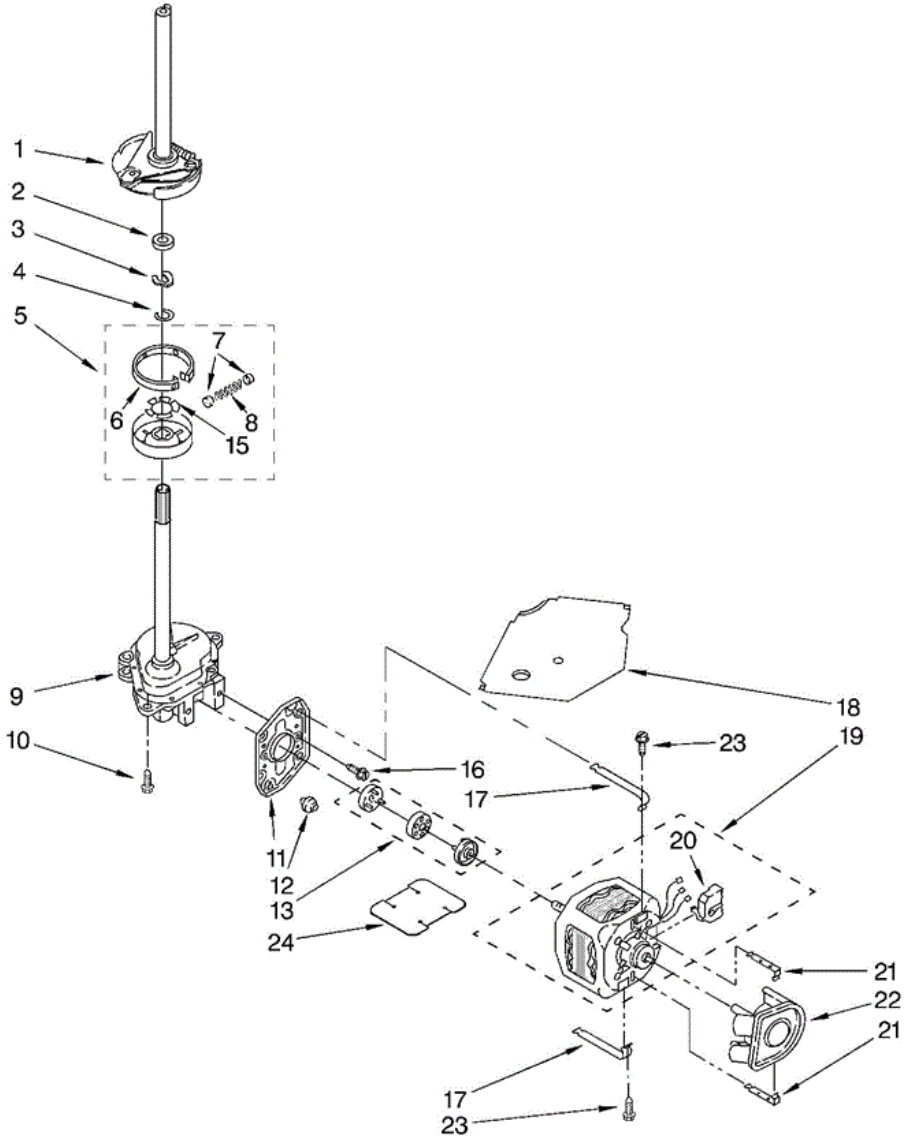

32	3951449	HOSE, PUMP TO TUB
33	8318201	CLIP, CAPACITOR
34	661606	CAPACITOR, MOTOR START
35	8532101	SWITCH, TOUCH-PAD
36	3400818	SCREW, TIMER MOUNTING
37	3976286	SHIELD, CAPACITOR
39	8532157	PANEL, CONSOLE
41	357572	CLIP, GROUNDING
42	3398893	WIRE, GROUND
44	8271345	KNOB, TIMER
45	8271351	DIAL, TIMER
48	8271339	KNOB, CONTROL
49	388326	SCREW, 8-18 X 1.25 (PANEL TO TOP)
50	62863	SCREW, 10-16 X 3/8
51	8271363	CAP, END (R.H.)
58	3366913	CLAMP, DRAIN HOSE
59	8314879	SHIELD, INLET VALVE
60	3956137	HARNESS, WIRING (FOR DETAIL SEE PAGES 9 & 10)

7MLSC9545JQ4 TINAS

7MLSC9545JQ4 TINAS

1	63580	DISPENSER
2	358237	SCREW & WASHER (5-16-24 X 1)
3	3363003	CLOTHES MOVER
4	3951632	AGITATOR
5	8528150	TUB RING & GASKET
6	3359585	GASKET, TUB RING
7	3354845	CLIP, AGITATOR
8	3355921	WASHER, AGITATOR
9	3951682	CAM, DRIVEN
10	3366877	DOG, AGITATOR CLUTCH
11	3952374	BEARING, DRIVEN CAM
12	21366	NUT, SPANNER
13	3951983	BASKET & BALANCE RING (ALSO ORDER 14)
16	63849	TUB
17	389140	BLOCK, BASKET DRIVE
18	383727	GASKET, CENTERPOST
19	3347780	HOSE, PRESSURE SWITCH
20	3951744	AGITATOR (COMPLETE)
22	3951608	SPACER, THRUST
23	3354733	CAP, BARRIER
24	3348855	SEAL-INNER CAP
26	3949550	WASHER

7MLSC9545JQ4 MOTOR

7MLSC9545JQ4 MOTOR

1	388952	BRAKE & DRIVE TUBE (COMPLETE)
2	63292	WASHER, SPIN TUBE THRUST
3	62697	RING, SPIN TUBE SUPPORT
4	63283	RING, RETAINER
5	3951311	CLUTCH (COMPLETE)
6	3951308	BAND & LINING, CLUTCH (INCLUDES ILLUS. 7 & 8)
7	62646	CAP, CLUTCH SPRING (2)
8	3946792	SPRING, CLUTCH
9	8532118	GEARCASE (COMPLETE)
10	3357334	SCREW, GEARCASE TO BASE (3)
11	62611	PLATE, MOTOR MOUNT TO GEARCASE
12	62691	GROMMET, MOTOR (4)
13	285753	COUPLING, MOTOR & ISOLATION
15	3355454	CLIP, ANTI-RATTLE
16	3400516	SCREW
17	3349637	RETAINER, MOTOR (2)
18	3362089	SHIELD, TUB TO MOTOR
19	8528157	MOTOR, MAIN DRIVE
20	3952056	SWITCH, MAIN DRIVE MOTOR
21	62700	RETAINER, PUMP (2)
22	3363394	PUMP (COMPLETE)
23	3387485	SCREW, 10-16 X 5/8
24	8316060	SHIELD, MOTOR