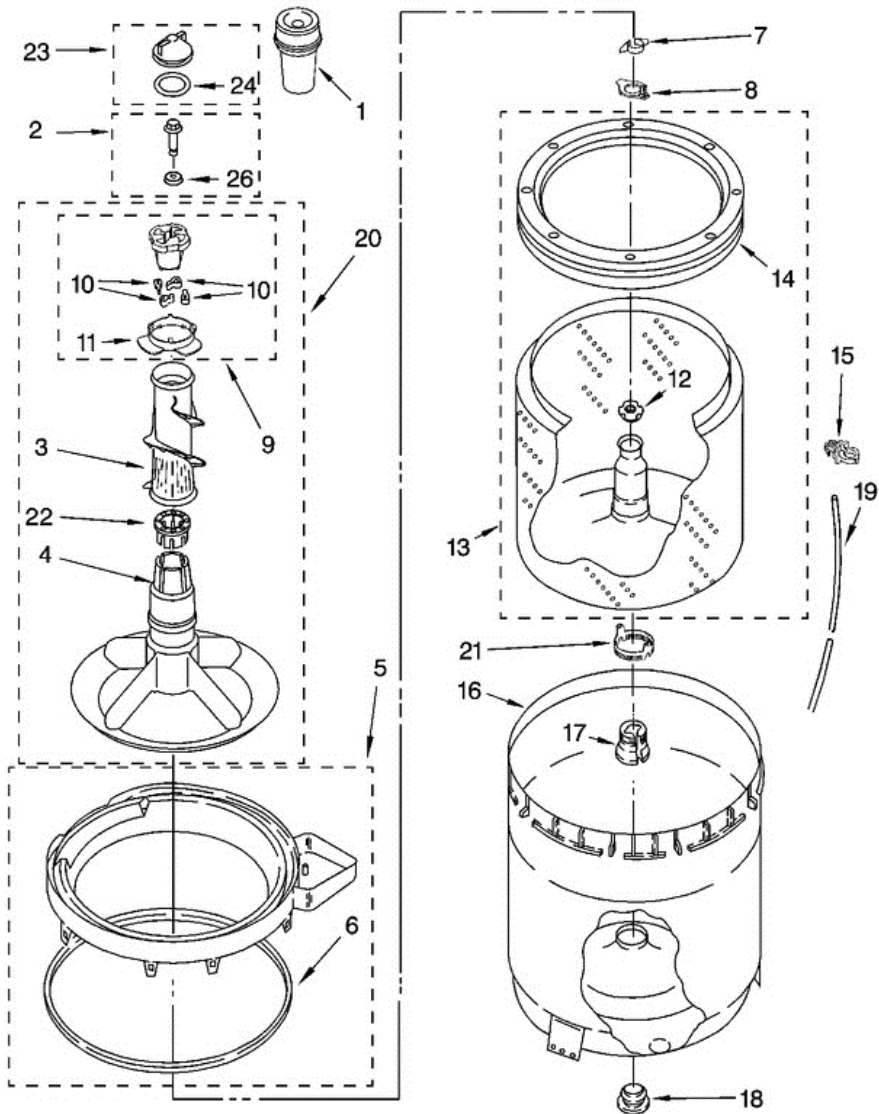

33	694419	BUZZER, MINI
34	3400985	MEDALLION
35	3949180	SWITCH-ROTARY
36	3400818	SCREW, TIMER MOUNTING
37	661614	SWITCH, WATER TEMPERATURE
38	8317975	RETAINER, HARNESS
39	8565450	PANEL, CONSOLE
41	357572	CLIP, GROUNDING
42	3398893	WIRE, GROUND
44	8544945	KNOB, TIMER
45	8544947	DIAL, TIMER
46	8544937	KNOB, CONTROL
47	8541669	BUCKET, DRAIN HOSE (LEFT HALF)
48	8541658	BUCKET, DRAIN HOSE (RIGHT HALF)
49	388326	SCREW, 8-18 X 1.25 (PANEL TO TOP)
50	62863	SCREW, 10-16 X 3/8
51	8271363	CAP, END (R.H.)
57	8541672	U-BEND, DRAIN HOSE
58	3347868	CABLE TIE
59	8314879	SHIELD, INLET VALVE
60	3956735	HARNESS, WIRING (FOR DETAIL SEE PAGES 9 & 10)
61	8519200	SUPPORT, REAR PANEL

7MLSC9900PW1 TINAS