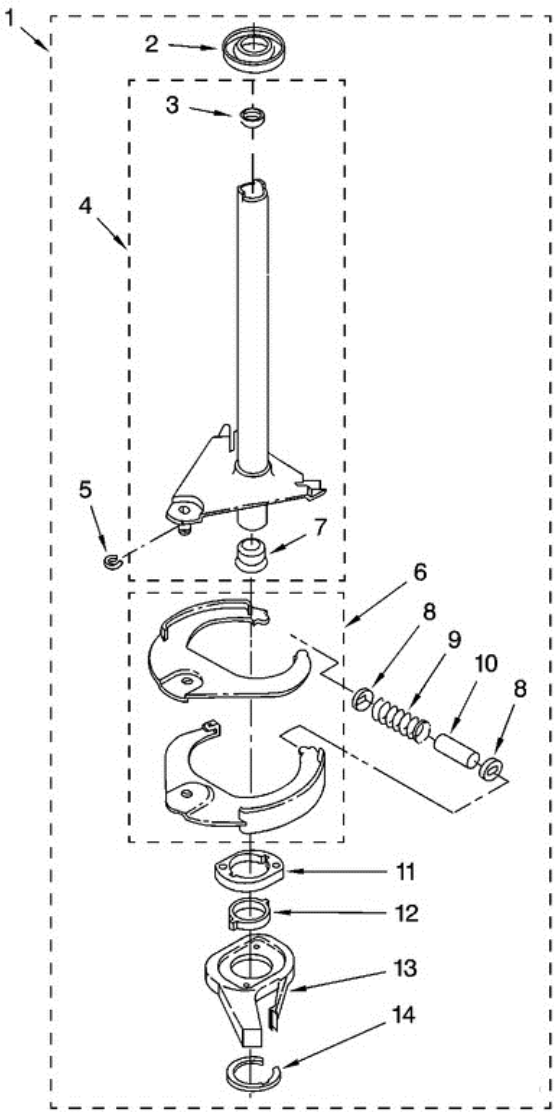

Distribuidor Autorizado

SurteRápido.com

Venta de Refacciones
Electrodomesticas

7MLSC9900PW1 BASE

7MLSC9900PW1 BASE

1	3400076	SCREW, BRACKET MOUNTING (10-32 X 5/8)
2	64067	BRACKET, SPRING OUTER (2)
3	63907	SPRING, SUSPENSION (3)
4	8575214	SUPPORT & BRAKE, TUB
5	64065	BRACKET, SPRING OUTER (L.F.)
6	63466	LINK, LEVELING MECHANISM (2)
7	62597	SPRING, LEVELING MECHANISM
8	62837	PIN, KNURLED
9	62596	FOOT, REAR (2)
13	3347047	BEARING, CENTERPOST (2)
14	357409	SEAL, CENTERPOST (3)
15	388492	SPRING, COUNTERWEIGHT
16	62568	PAD, PLATE
17	3946509	PLATE, SUSPENSION (INCLUDES ILLUS. 16)
18	3363660	PAD, BASE
19	3946512	BASE ASSY. (INCLUDES, 6, 7, 8, 9, 16, 17,18, & 26.)
21	3359452	NUT, LOCK (2) (3/8-16)
22	389102	FOOT, FRONT (2)
23	356934	SEAL, CENTERPOST (2)
24	285203	CENTERPOST BEARING KIT (INCLUDES. 13, 14 & 23)
25	63134	RING, SOUND DEADENING
26	63806	RETAINER, SUSPENSION SPRING

7MLSC9900PW1 FLECHA HUECA

7MLSC9900PW1 FLECHA HUECA

1	388952	BRAKE AND DRIVE TUBE (COMPLETE)
2	62658	RING, THRUST
3	356427	SEAL, DRIVE TUBE
4	64027	TUBE, BASKET DRIVE (INCLUDES ILLUS. 3, 4, 5 & 9)
5	64035	RING, RETAINING
6	64232	SHOE, BRAKE (2)
7	62703	``T`` BEARING, SPIN TUBE
8	3353956	CAP, BRAKE SPRING (2)
9	387806	SPRING, BRAKE
10	3355360	SLEEVE, BRAKE SPRING
11	661516	CAM, BRAKE RELEASE
12	63022	SLEEVE, CAM
13	64194	DRIVER, BRAKE CAM
14		FOLLOWING PARTS NOT ILLUSTRATED
14	285208	LUBRICANT
14	90368	RING, RETAINING