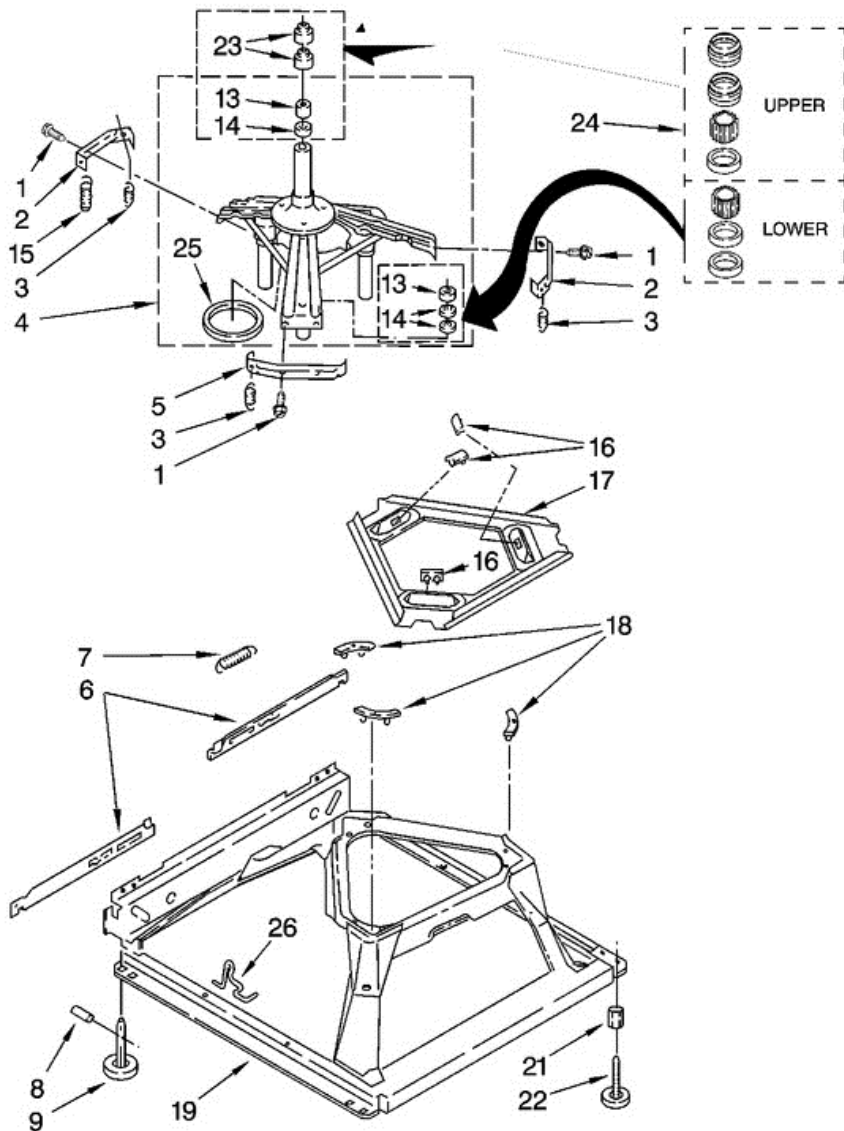

Distribuidor Autorizado

SurteRápido.com

Venta de Refacciones
Electrodomesticas

7MLSC9900PW1 BASE