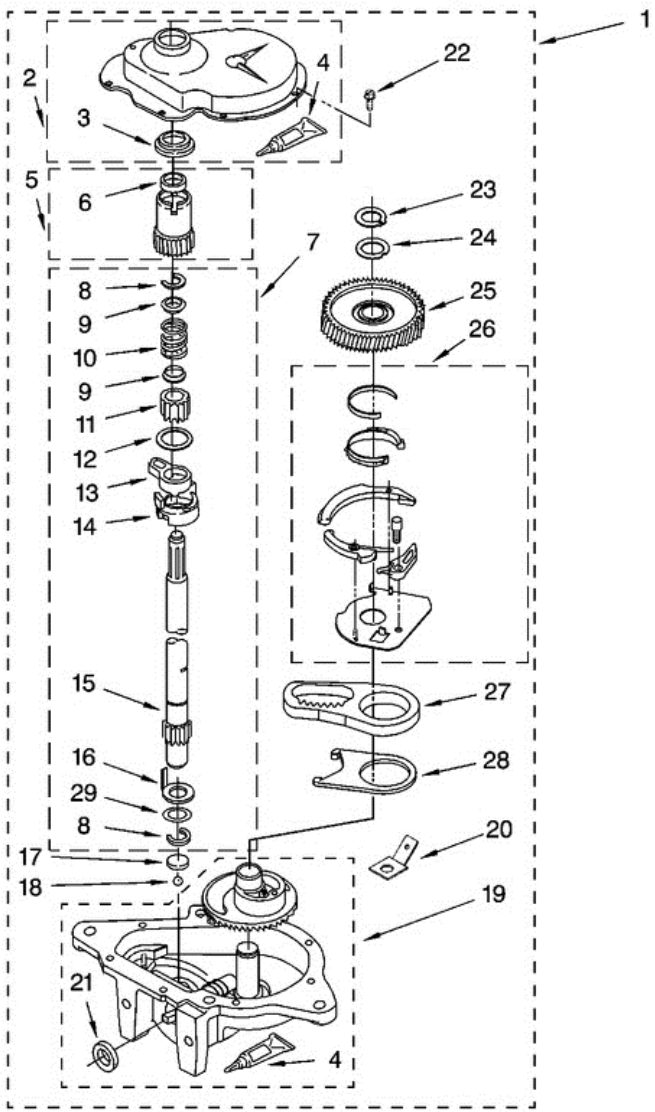

7MLSC9900PW1 FLECHA HUECA

7MLSC9900PW1 FLECHA HUECA

1	388952	BRAKE AND DRIVE TUBE (COMPLETE)
2	62658	RING, THRUST
3	356427	SEAL, DRIVE TUBE
4	64027	TUBE, BASKET DRIVE (INCLUDES ILLUS. 3, 4, 5 & 9)
5	64035	RING, RETAINING
6	64232	SHOE, BRAKE (2)
7	62703	``T`` BEARING, SPIN TUBE
8	3353956	CAP, BRAKE SPRING (2)
9	387806	SPRING, BRAKE
10	3355360	SLEEVE, BRAKE SPRING
11	661516	CAM, BRAKE RELEASE
12	63022	SLEEVE, CAM
13	64194	DRIVER, BRAKE CAM
14		FOLLOWING PARTS NOT ILLUSTRATED
14	285208	LUBRICANT
14	90368	RING, RETAINING

7MLSC9900PW1 TRANSMISION

7MLSC9900PW1 TRANSMISION

1	8532118	GEARCASE (COMPLETE)
2	285202	COVER, GEARCASE
3	3349985	SEAL, GEARCASE COVER
4	285195	SEALER, GASKET (.20 FL. OZ.) (6 ML)
5	63320	PINION, SPIN (INCLUDES ITEM 25)
6	356427	SEAL, SPIN PINION
7	389387	SHAFT, AGITATOR (COMPLETE)
8	90369	RING, RETAINING (2)
9	62677	RETAINER, SPRING (2)
10	62676	SPRING, AGITATE
11	63273	GEAR, AGITATE (INCLUDES 15 & 29)
12	62619	WASHER, AGITATE GEAR
13	62580	CAM FOLLOWER (INCLUDES 14)
14	62581	CAM, AGITATE (INCLUDES 13)
15	285509	SHAFT, AGITATOR (INCLUDES 11 & 29)
16	62618	WASHER, CAM THRUST
17	16018	BEARING, THRUST (INCLUDES 18)
18	85529	BALL, BEARING (INCLUDES 17)
19	389230	BOTTOM AND PINION, GEARCASE
20	3949116	BLOCK TAB, TERMINAL
21	285352	SEAL, THRUST PLUG
22	3351614	SCREW, GEARCASE COVER MOUNTING (8)
23	3362552	RING, RETAINING
24	285735	WASHER KIT, THRUST
25	62570	GEAR, SPIN
26	388253	NEUTRAL ASSEMBLY
27	3349296	RACK, CONNECTING
28	62621	ACTUATOR, SHIFT
29	388815	WASHER, INTERMEDIATE