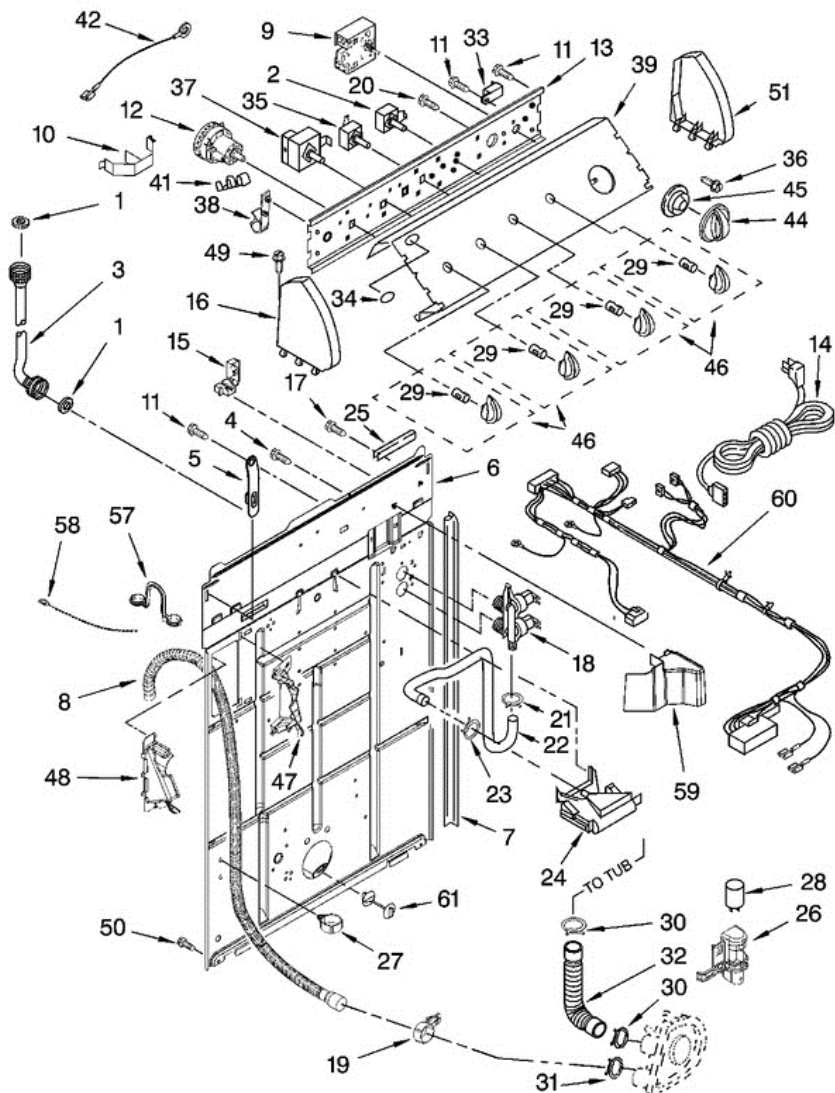

Distribuidor Autorizado

SurteRápido.com

Venta de Refacciones
Electrodomesticas

7MLSC9900PW1 TABLERO

7MLSC9900PW1 TABLERO

1	3976300	WASHER, WATER INLET HOSE (4) (1-1/16 X 5/8)
2	3949187	SWITCH, ROTARY
3	8571377	HOSE, WATER INLET (2) (BLUE COUPLER)
3	8571378	HOSE, WATER INLET (2) (RED COUPLER)
4	9740848	SCREW, 8-18 X 1/2
5	8568314	STRAP, CONSOLE (2)
6	8318015	PANEL, REAR
7	62747	PAD, REAR PANEL
8	8559373	DRAIN HOSE ASSEMBLY (INCLUDES ITEMS 19 & 27)
9	3951702	TIMER, CONTROL (60 HZ.)
10	8055003	CLIP, HARNESS & PRESSURE HOSE
11	90767	SCREW, 8-18 X 3/8
12	3366845	SWITCH, WATER LEVEL
13	8544893	BRACKET, CONTROL
14	8559419	CORD, POWER (INCLUDES ITEM 15)
15	8559337	STRAIN RELIEF, POWER CORD
16	8271369	CAP, END (L.H.)
17	3351614	SCREW, GROUND
18	3952164	VALVE, WATER MIXING
19	8541668	CLAMP, HOSE
20	3179795	SCREW, GROUND
21	301958	CLAMP, HOSE
22	8541607	HOSE, VACUUM BREAK
23	370450	CLAMP, HOSE
24	387606	BREAK, VACUUM
25	303294	EDGE PROTECTOR
26	8318046	CLIP, CAPACITOR
27	8541667	CLAMP, HOSE
28	8572717	CAPACITOR, MOTOR START
29	8536939	CLIP, KNOB
30	3363366	CLAMP, HOSE
31	8317496	CLAMP, HOSE
32	3951449	HOSE, PUMP TO TUB

33	694419	BUZZER, MINI
34	3400985	MEDALLION
35	3949180	SWITCH-ROTARY
36	3400818	SCREW, TIMER MOUNTING
37	661614	SWITCH, WATER TEMPERATURE
38	8317975	RETAINER, HARNESS
39	8565450	PANEL, CONSOLE
41	357572	CLIP, GROUNDING
42	3398893	WIRE, GROUND
44	8544945	KNOB, TIMER
45	8544947	DIAL, TIMER
46	8544937	KNOB, CONTROL
47	8541669	BUCKET, DRAIN HOSE (LEFT HALF)
48	8541658	BUCKET, DRAIN HOSE (RIGHT HALF)
49	388326	SCREW, 8-18 X 1.25 (PANEL TO TOP)
50	62863	SCREW, 10-16 X 3/8
51	8271363	CAP, END (R.H.)
57	8541672	U-BEND, DRAIN HOSE
58	3347868	CABLE TIE
59	8314879	SHIELD, INLET VALVE
60	3956735	HARNESS, WIRING (FOR DETAIL SEE PAGES 9 & 10)
61	8519200	SUPPORT, REAR PANEL