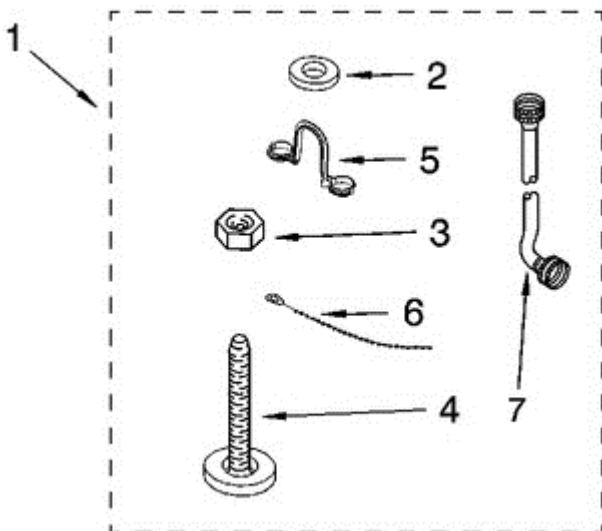

7MLSC9900PW1 FLECHA HUECA

7MLSC9900PW1 FLECHA HUECA

1	388952	BRAKE AND DRIVE TUBE (COMPLETE)
2	62658	RING, THRUST
3	356427	SEAL, DRIVE TUBE
4	64027	TUBE, BASKET DRIVE (INCLUDES ILLUS. 3, 4, 5 & 9)
5	64035	RING, RETAINING
6	64232	SHOE, BRAKE (2)
7	62703	``T`` BEARING, SPIN TUBE
8	3353956	CAP, BRAKE SPRING (2)
9	387806	SPRING, BRAKE
10	3355360	SLEEVE, BRAKE SPRING
11	661516	CAM, BRAKE RELEASE
12	63022	SLEEVE, CAM
13	64194	DRIVER, BRAKE CAM
14		FOLLOWING PARTS NOT ILLUSTRATED
14	285208	LUBRICANT
14	90368	RING, RETAINING

7MLSC9900PW1 TRANSMISION

7MLSC9900PW1 TRANSMISION

1	8532118	GEARCASE (COMPLETE)
2	285202	COVER, GEARCASE
3	3349985	SEAL, GEARCASE COVER
4	285195	SEALER, GASKET (.20 FL. OZ.) (6 ML)
5	63320	PINION, SPIN (INCLUDES ITEM 25)
6	356427	SEAL, SPIN PINION
7	389387	SHAFT, AGITATOR (COMPLETE)
8	90369	RING, RETAINING (2)
9	62677	RETAINER, SPRING (2)
10	62676	SPRING, AGITATE
11	63273	GEAR, AGITATE (INCLUDES 15 & 29)
12	62619	WASHER, AGITATE GEAR
13	62580	CAM FOLLOWER (INCLUDES 14)
14	62581	CAM, AGITATE (INCLUDES 13)
15	285509	SHAFT, AGITATOR (INCLUDES 11 & 29)
16	62618	WASHER, CAM THRUST
17	16018	BEARING, THRUST (INCLUDES 18)
18	85529	BALL, BEARING (INCLUDES 17)
19	389230	BOTTOM AND PINION, GEARCASE
20	3949116	BLOCK TAB, TERMINAL
21	285352	SEAL, THRUST PLUG
22	3351614	SCREW, GEARCASE COVER MOUNTING (8)
23	3362552	RING, RETAINING
24	285735	WASHER KIT, THRUST
25	62570	GEAR, SPIN
26	388253	NEUTRAL ASSEMBLY
27	3349296	RACK, CONNECTING
28	62621	ACTUATOR, SHIFT
29	388815	WASHER, INTERMEDIATE