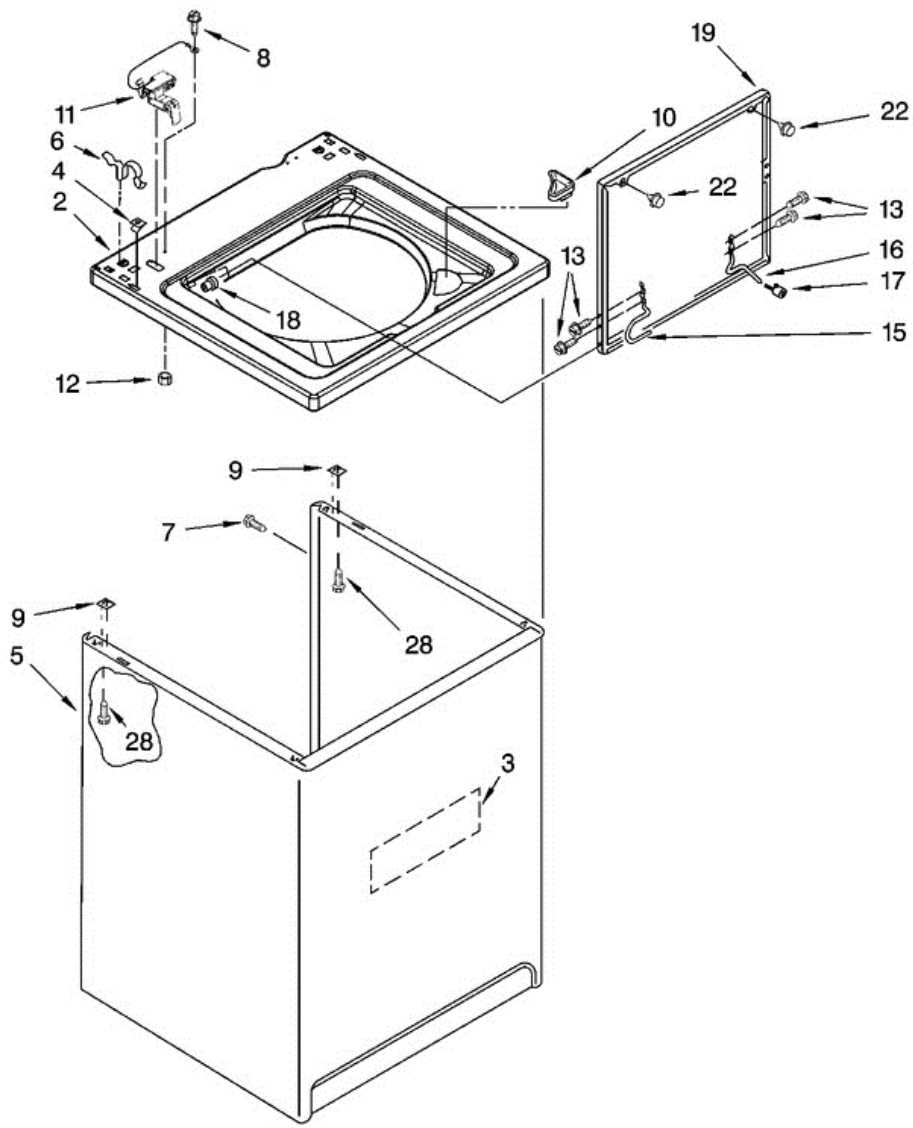

7MLSC9900PW1 GABINETE

7MLSC9900PW1 GABINETE

2	8318064	TOP
3	3976348	CABINET - SOUND DAMPER
4	357213	NUT, PUSH-IN (2)
5	63424	CABINET
6	62780	CLIP, TOP & CABINET & REAR PANEL (2)
7	3357011	SCREW, 10-16 X 1/2
8	3351614	SCREW, GROUND
9	62750	SPACER, CABINET TO TOP (4)
10	3362952	DISPENSER, BLEACH
11	8318084	SWITCH, LID
12	8533959	NUT, HEX
13	3351355	SCREW, LID HINGE MOUNTING (4)
15	8318088	HINGE, LID (L.H.)
16	54583	HINGE, LID (R.H.)
17	19119	BUMPER, LID HINGE
18	21258	BEARING, LID HINGE (2)
19	8557513	LID
22	9724509	BUMPER, LID (2)
28	3390631	SCREW, 10-16 X 3/8 (4)

Distribuidor Autorizado

SurteRápido.com

Venta de Refacciones
Electrodomesticas

7MLSC9900PW1 TABLERO

7MLSC9900PW1 TABLERO

1	3976300	WASHER, WATER INLET HOSE (4) (1-1/16 X 5/8)
2	3949187	SWITCH, ROTARY
3	8571377	HOSE, WATER INLET (2) (BLUE COUPLER)
3	8571378	HOSE, WATER INLET (2) (RED COUPLER)
4	9740848	SCREW, 8-18 X 1/2
5	8568314	STRAP, CONSOLE (2)
6	8318015	PANEL, REAR
7	62747	PAD, REAR PANEL
8	8559373	DRAIN HOSE ASSEMBLY (INCLUDES ITEMS 19 & 27)
9	3951702	TIMER, CONTROL (60 HZ.)
10	8055003	CLIP, HARNESS & PRESSURE HOSE
11	90767	SCREW, 8-18 X 3/8
12	3366845	SWITCH, WATER LEVEL
13	8544893	BRACKET, CONTROL
14	8559419	CORD, POWER (INCLUDES ITEM 15)
15	8559337	STRAIN RELIEF, POWER CORD
16	8271369	CAP, END (L.H.)
17	3351614	SCREW, GROUND
18	3952164	VALVE, WATER MIXING
19	8541668	CLAMP, HOSE
20	3179795	SCREW, GROUND
21	301958	CLAMP, HOSE
22	8541607	HOSE, VACUUM BREAK
23	370450	CLAMP, HOSE
24	387606	BREAK, VACUUM
25	303294	EDGE PROTECTOR
26	8318046	CLIP, CAPACITOR
27	8541667	CLAMP, HOSE
28	8572717	CAPACITOR, MOTOR START
29	8536939	CLIP, KNOB
30	3363366	CLAMP, HOSE
31	8317496	CLAMP, HOSE
32	3951449	HOSE, PUMP TO TUB