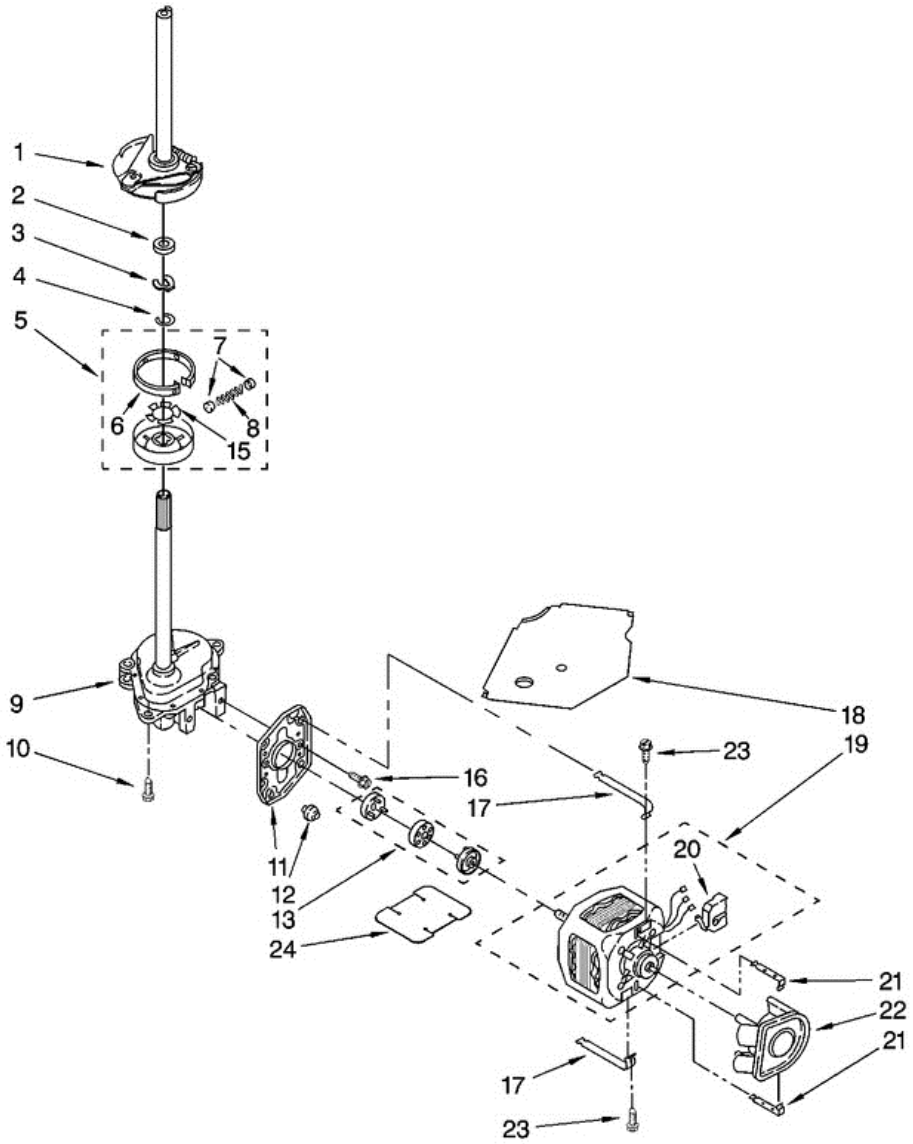

7MLSC9900PW1 TINAS

7MLSC9900PW1 TINAS

1	63580	DISPENSER
2	358237	SCREW & WASHER (5-16-24 X 1)
3	3363003	CLOTHES MOVER
4	3951632	AGITATOR
5	8528150	TUB RING & GASKET
6	3976308	GASKET, TUB RING
7	3354845	CLIP, AGITATOR
8	8543666	WASHER, AGITATOR
9	3951682	CAM, DRIVEN
10	3366877	DOG, AGITATOR CLUTCH (4)
11	3952374	BEARING, DRIVEN CAM
12	21366	NUT, SPANNER
13	8526016	BASKET & BALANCE RING
14	8519788	BALANCE RING
15	2219077	CLIP, PRESSURE SWITCH HOSE
16	63849	TUB
17	389140	BLOCK, BASKET DRIVE
18	383727	GASKET, CENTERPOST
19	3347780	HOSE, PRESSURE SWITCH
20	3951744	AGITATOR (COMPLETE)
21	8577198	FILTER, LINT
22	3951608	SPACER, THRUST
23	3354733	CAP, BARRIER
24	3348855	SEAL-INNER CAP
26	3949550	WASHER

7MLSC9900PW1 MOTOR

7MLSC9900PW1 MOTOR

1	388952	BRAKE & DRIVE TUBE (COMPLETE)
2	63292	WASHER, SPIN TUBE THRUST
3	62697	RING, SPIN TUBE SUPPORT
4	63283	RING, RETAINER
5	3951311	CLUTCH (COMPLETE)
6	3951308	BAND & LINING, CLUTCH (INCLUDES ILLUS. 7 & 8)
7	62646	CAP, CLUTCH SPRING (2)
8	3946792	SPRING, CLUTCH
9	8532118	GEARCASE (COMPLETE)
10	3357334	SCREW, GEARCASE TO BASE (3)
11	62611	PLATE, MOTOR MOUNT TO GEARCASE
12	62691	GROMMET, MOTOR (4)
13	285753	COUPLING, MOTOR & ISOLATION
15	3355454	CLIP, ANTI-RATTLE
16	3400516	SCREW
17	3349637	RETAINER, MOTOR (2)
18	3362089	SHIELD, TUB TO MOTOR
19	8528157	MOTOR, MAIN DRIVE
20	3952056	SWITCH, MAIN DRIVE MOTOR
21	8546127	RETAINER, PUMP (2)
22	3363394	PUMP (COMPLETE)
23	3387485	SCREW, 10-16 X 5/8
24	8316060	SHIELD, MOTOR