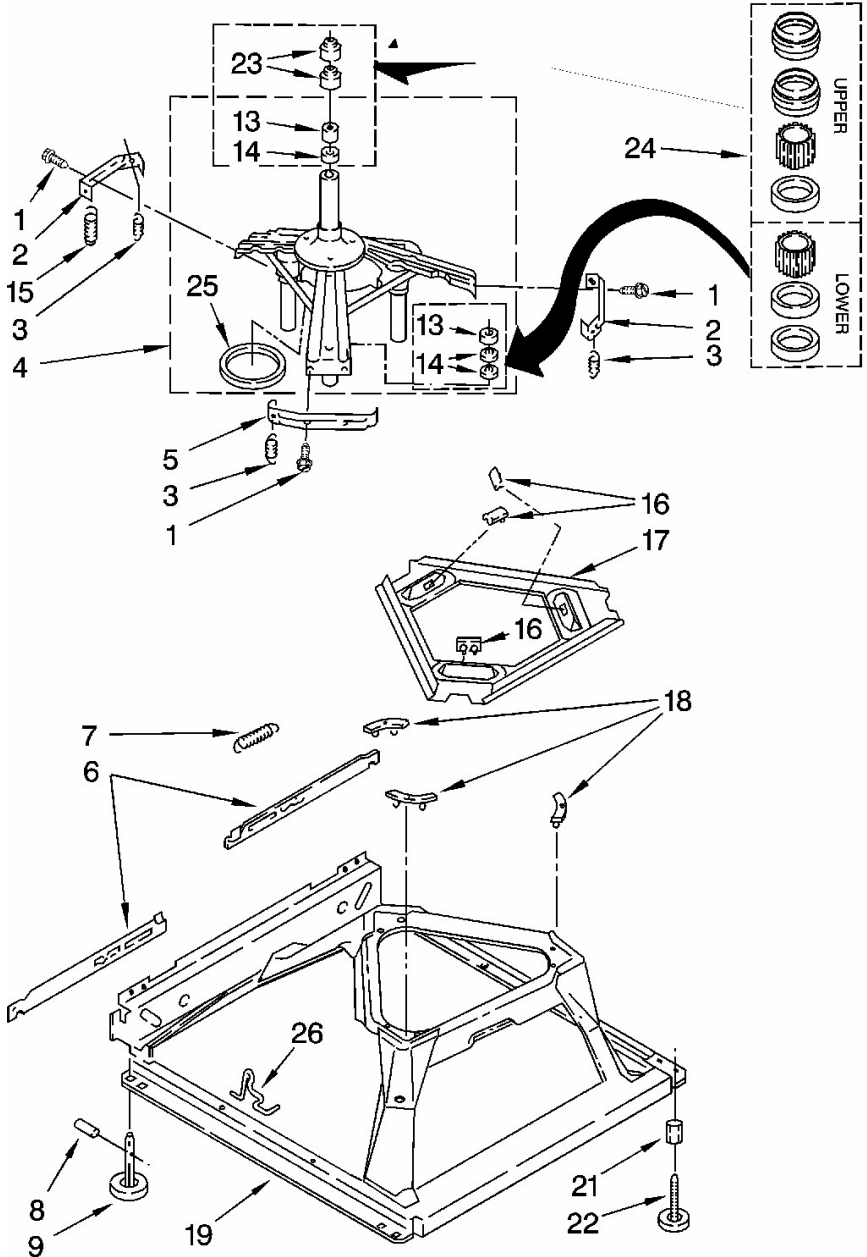

Distribuidor Autorizado

SurteRápido.com

Venta de Refacciones
Electrodomesticas

Lavadora Whirlpool 7MLSD8900PW0

Distribuidor Autorizado

SurteRápido.com

Venta de Refacciones
Electrodomesticas

Lavadora Whirlpool 7MLSD8900PW0

<u>No.Illus.</u>	<u>DESCRIPCIÓN</u>	<u>No. de Parte</u>
1	Screw, Bracket Mounting (10-32 x 5/8)	3400076
2	Bracket, Spring Outer (2)	64067
3	Spring Suspension,(3)	63907
4	Support & Brake, Tub	3362087
5	Bracket, Spring Outer (L.F.)	64065
6	Link, Leveling Mechanism (2)	63466
7	Spring, Leveling Mechanism	8316845
8	Pin, Knurled	62837
9	Foot, Rear (2)	285244
13	Bearing, Centerpost (2)	359398
14	Seal, Centerpost (3)	359449
15	Spring, Counterweight	388492
16	Pad, Plate	285219
17	Plate, Suspension (Includes Illus. 16)	3946509
18	Pad, Base	285744
19	Base Assembly (Includes Illus, 6, 7, 8, 9, 16, 17, 18, & 26)	285771
21	Nut, Lock (2) (3/8-16)	3359452
22	Foot, Front (2)	389102
23	Seal, Centerpost (2)	356934
24	Centerpost Bearing Kit (In 13, 14 & 23)	285203
25	Ring, Sound Deadening	63134
26	Retainer, Suspension Spring	63806