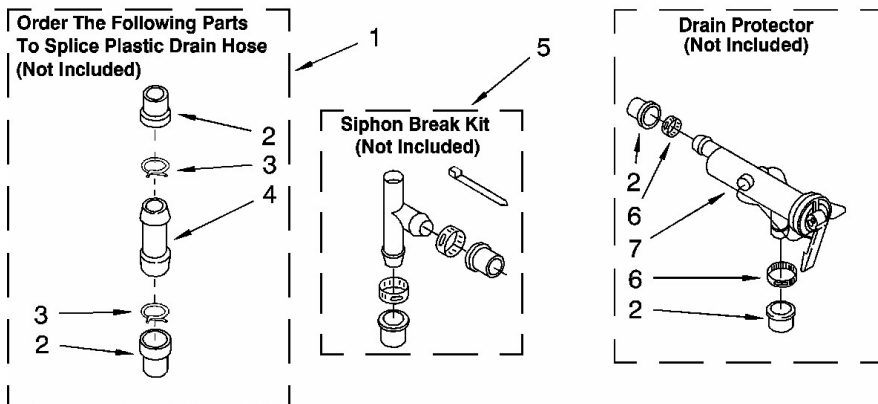

Distribuidor Autorizado

SurteRápido.com

Venta de Refacciones
Electrodomesticas

Lavadora Whirlpool 7MLSD8900PW0

<u>No. Ilus.</u>	<u>DESCRIPCIÓN</u>	<u>No. de Parte</u>
1	Connector Kit, Plastic Drain Hose	285442
2	Sleeve Kit, (Contains 2 Sleeves)	285321
3	Clamp, Hose	285655
4	Connector, Straight	16272
5	Siphon Break Kit (Not Included)	285320
6	Clamp, Hose	285655
7	Drain Protector (Not Included)	367031
1	Miscellaneous Parts Bag	285654
2	Washer, Water Inlet Hose (4)	16123
3	Clamp, Hose	356138
4	Clamp, Hose	3357331
5	Nut, Lock (2) (3/8-16)	3359452