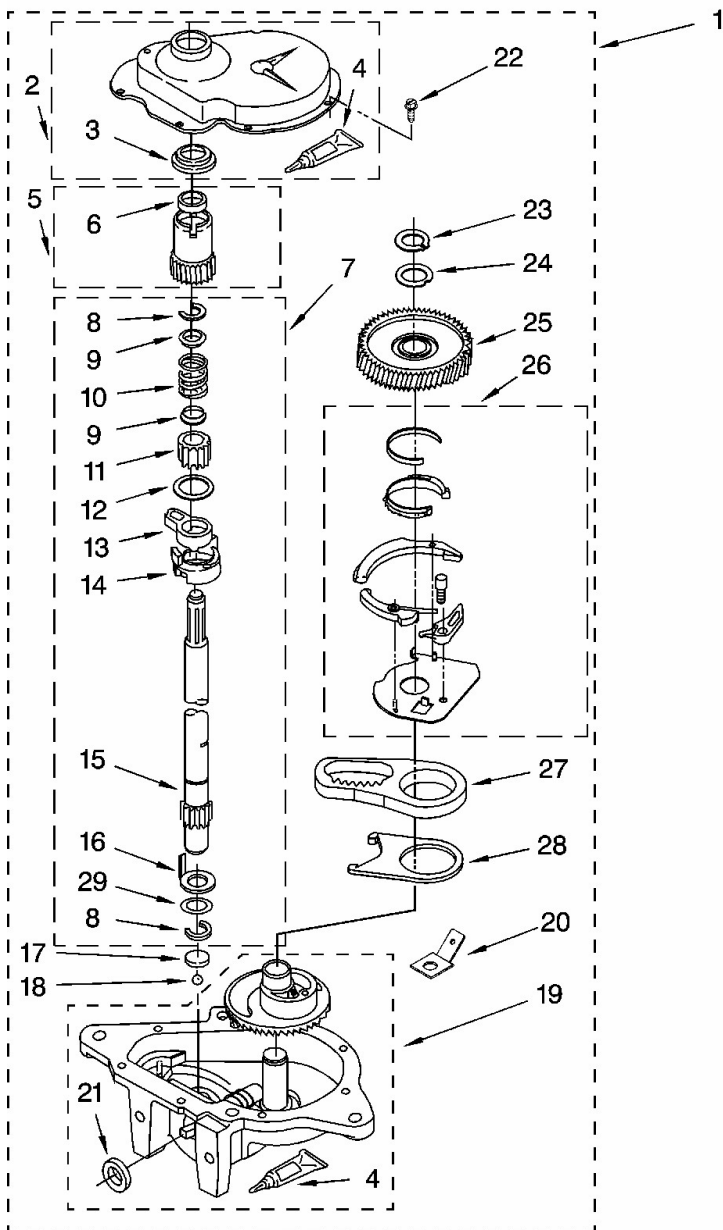

Distribuidor Autorizado

SurteRápido.com

Venta de Refacciones
Electrodomesticas

Lavadora Whirlpool 7MLSD8900PW0

Distribuidor Autorizado

SurteRápido.com

Venta de Refacciones
Electrodomesticas

Lavadora Whirlpool 7MLSD8900PW0

<u>No.Illus.</u>	<u>DESCRIPCIÓN</u>	<u>No. de Parte</u>
1	Gearcase (Complete)	8532118
2	Cover, Gearcase	285202
3	Seal, Gearcase Cover	3349985
4	Sealer, Gasket (.20 Fl. Oz.) (6 ml)	285195
5	Pinion, Spin (Includes Illus. 25)	285362
6	Seal, Spin Pinion	356427
7	Shaft, Agitator (Complete)	389387
8	Ring, Retaining (2)	90369
9	Retainer, Spring (2)	62677
10	Spring, Agitate	62676
11	Gear, Agitate (Includes 15 & 29)	285509
12	Washer, Agitate Gear	62619
13	Cam Follower (Includes 14)	285206
14	Cam, Agitate (Includes 13)	285206
15	Shaft, Agitator (Includes 11 & 29)	285509
16	Washer, Cam Thrust	62618
17	Bearing, Thrust (Includes 18)	285205
18	Ball, Bearing (Includes 17)	285205
19	Bottom and Pinion, Gearcase	285515
20	Block Tab, Terminal	3949116
21	Seal, Thrust Plug	285352
22	Screw, Gearcase Cover Mounting	3351614
23	Ring, Retaining	285765
24	Washer Kit, Thrust	285766
25	Gear, Spin	285362
26	Neutral Assembly	388253
27	Rack, Connecting	3949609