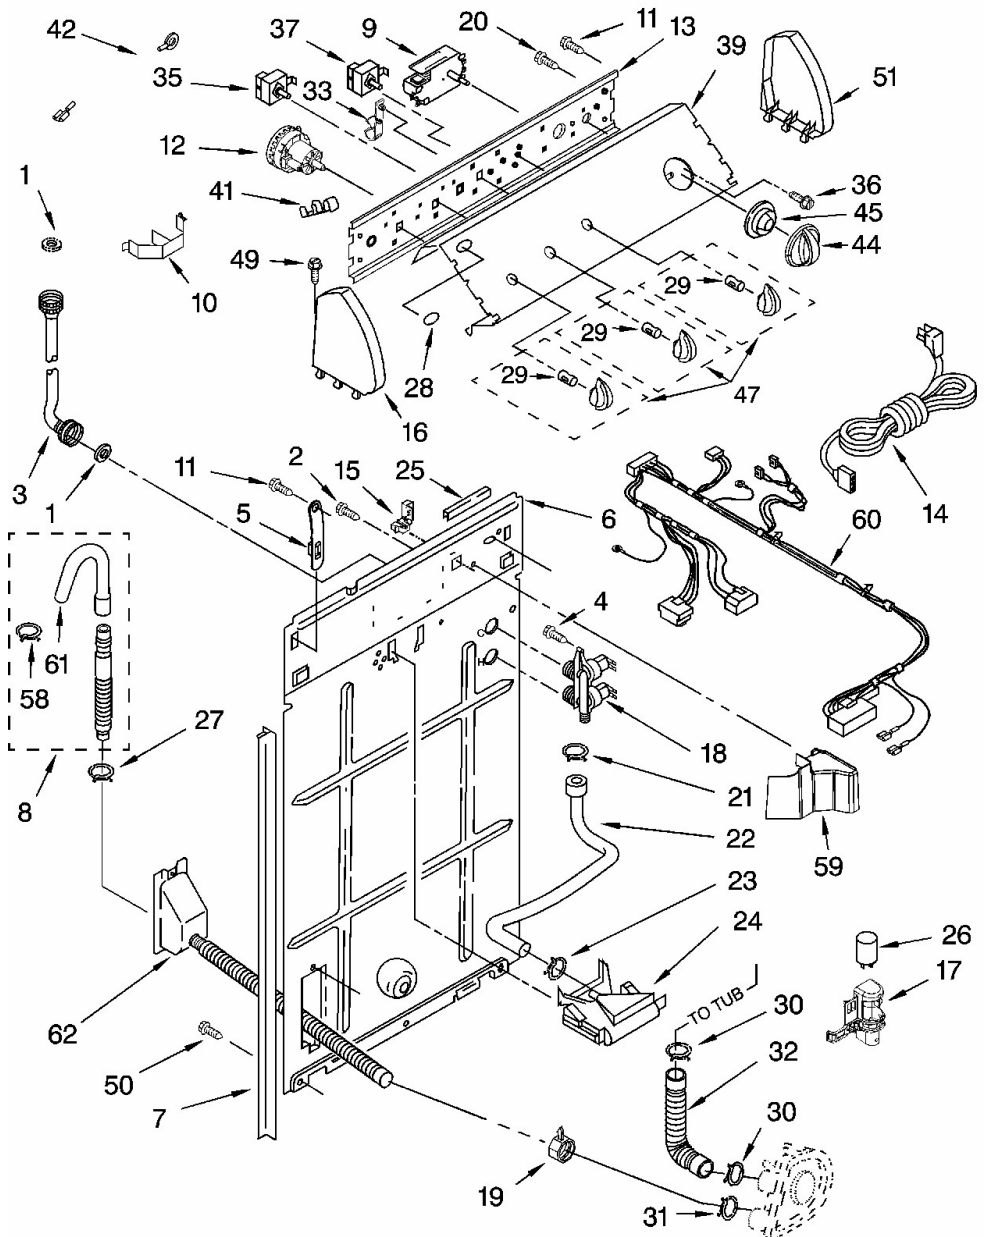

Distribuidor Autorizado

SurteRápido.com

Venta de Refacciones
Electrodomesticas

Lavadora Whirlpool 7MLSD8900PW0

Distribuidor Autorizado

SurteRápido.com

Venta de Refacciones
Electrodomesticas

Lavadora Whirlpool 7MLSD8900PW0

No. Ilus.	DESCRIPCIÓN	No. de Parte
1	Washer, Water Inlet Hose (4)	16123
2	Screw, Ground	3351614
3	Hose, Water Inlet (2) (Red Coupling)	8571377
	Hose, Water Inlet (2) (Blue Coupling)	8571378
4	Screw, 8-18 x 1/2	9740848
5	Strap, Console (2)	8318255
6	Panel, Rear	8318405
7	Pad, Rear Panel	62747
8	Hose, Drain (4`)	285664
	Hose, Drain (9`) (Not Included)	285666
	Extension Drain Hose (21 Inches)	285702
9	Timer, Control (60 Hz.)	3949208
10	Clip, Harness & Pressure Hose	8055003
11	Screw, 8-18 x 3/8	90767
12	Switch, Water Level	3366847
13	Bracket, Control	8544893
14	Cord, Power (Includes Item 15)	8532158
15	Strain Relief, Power Cord	285777
16	Cap, End (L.H.)	279962
17	Clip, Capacitor	8318046
18	Valve, Water Mixing	285805
19	Clamp, Hose	3976395
20	Screw, Ground	3179795
21	Clamp, Hose	596669
22	Hose, Vacuum Break	3357328
23	Clamp, Hose	596669
24	Break, Vacuum	3360977