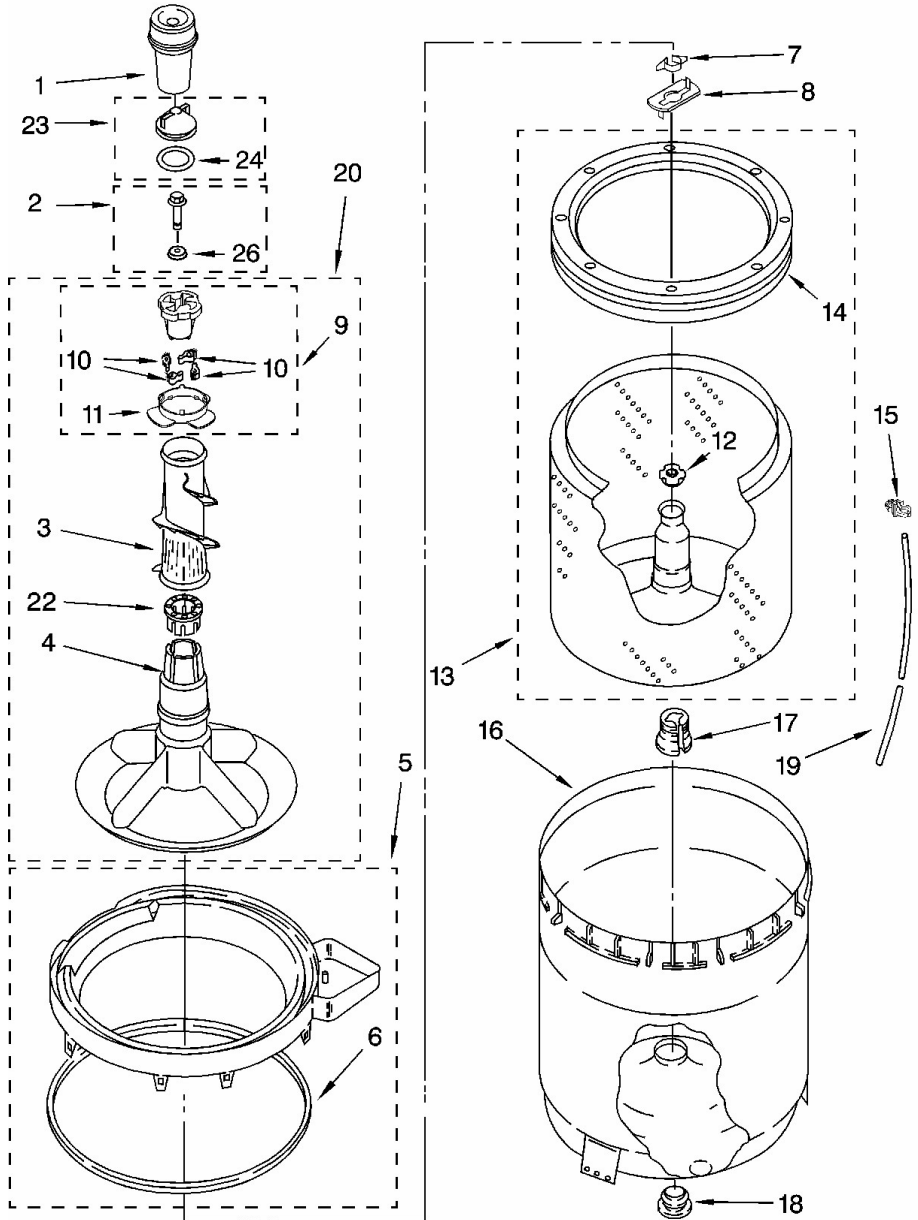

Distribuidor Autorizado

SurteRápido.com

Venta de Refacciones
Electrodomesticas

Lavadora Whirlpool 7MLSD8900PW0

Distribuidor Autorizado

SurteRápido.com

Venta de Refacciones
Electrodomesticas

Lavadora Whirlpool 7MLSD8900PW0

<u>No. Ilus.</u>	<u>DESCRIPCIÓN</u>	<u>No. de Parte</u>
1	Dispenser Fabric Softener	63580
2	Screw & Washer (5/16-24 x 1)	285009
3	Clothes Mover	3363003
4	Agitator	3347288
5	Tub Ring & Gasket	8528150
6	Gasket, Tub Ring	3976308
7	Clip, Agitator	3354845
8	Washer, Agitator	3355921
9	Cam Driven	285746
10	Dog, Agitator Clutch	285751
11	Bearing-Driven Cam	3363661
12	Nut, Spanner	21366
13	Basket & Balance Ring	8526017
14	Balance Ring	8519788
15	Clip, Pressure Switch Hose	2219077
16	Tub	63849
17	Block, Basket Drive	389140
18	Gasket, Centerpost	383727
19	Hose, Pressure Switch	353244
20	Agitator (Complete)	3946501
22	Spacer, Thrust	285587
23	Cap, Barrier	285551
24	Seal, Inner Cap	3348855
26	Washer	3949550