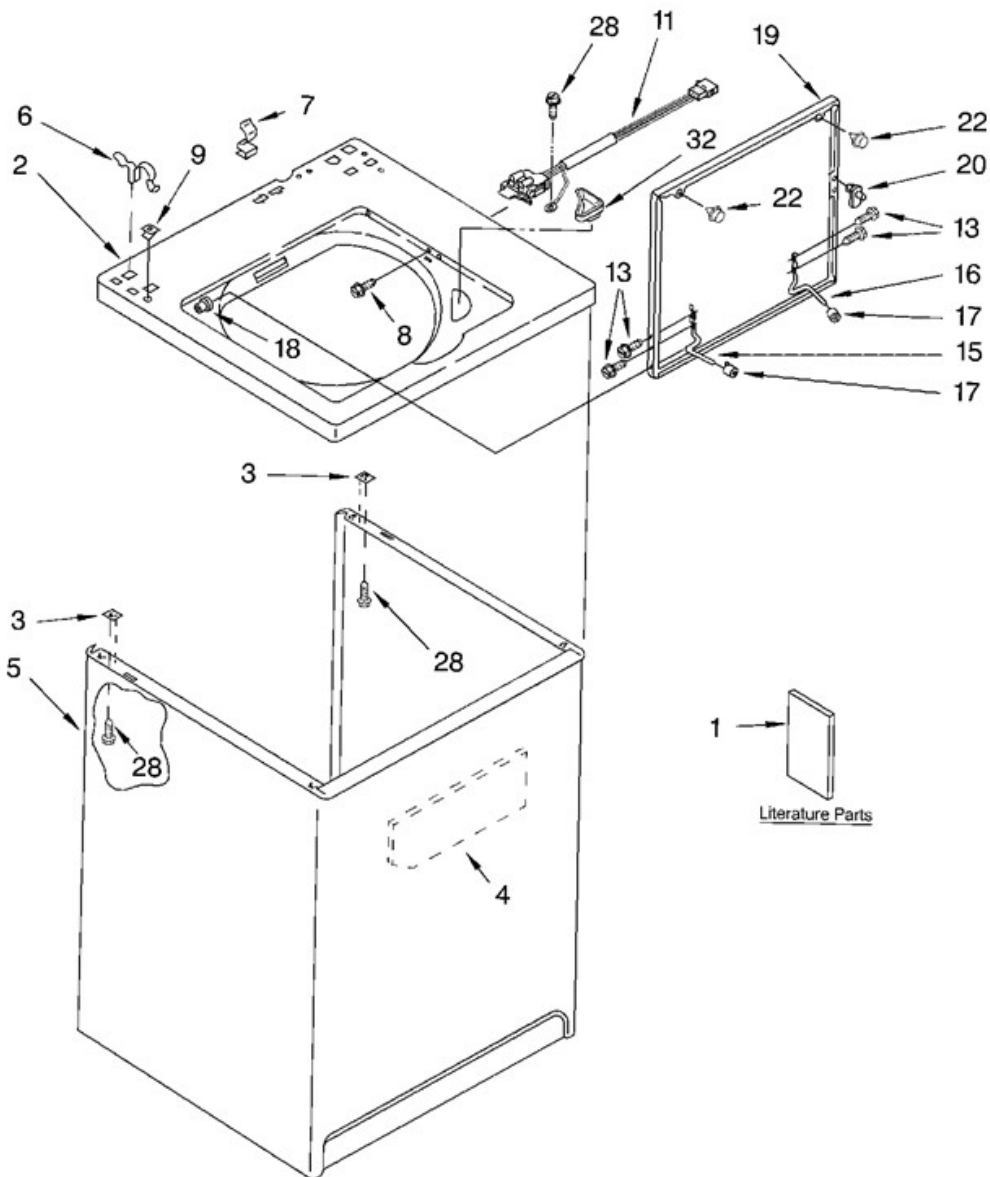

Distribuidor Autorizado

SurteRápido.com

Venta de Refacciones
Electrodomesticas

Lavadora Whirlpool 7MLSQ8000JQ1