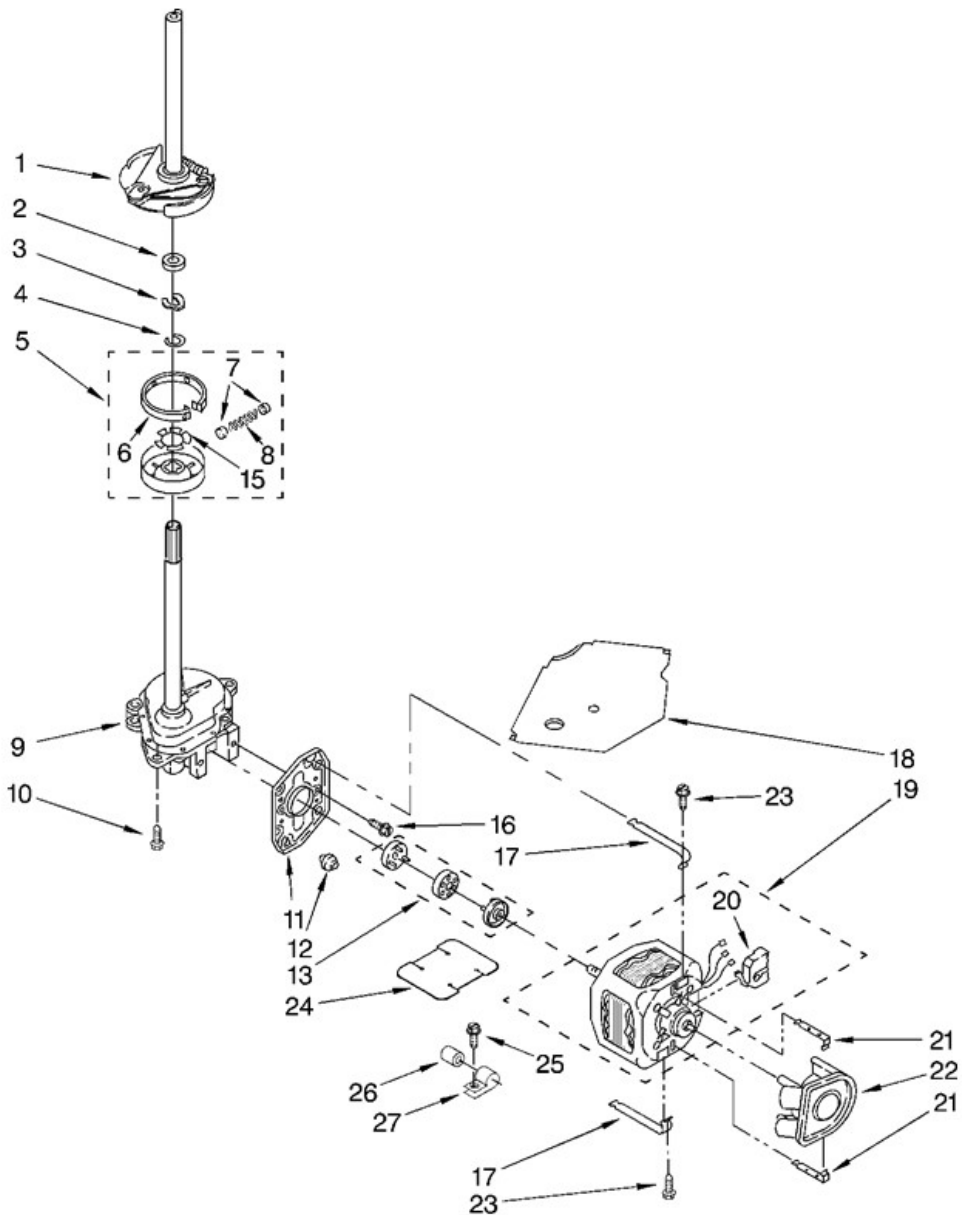

Distribuidor Autorizado

SurteRápido.com

Venta de Refacciones
Electrodomesticas

Lavadora Whirlpool 7MLSQ800JQ1