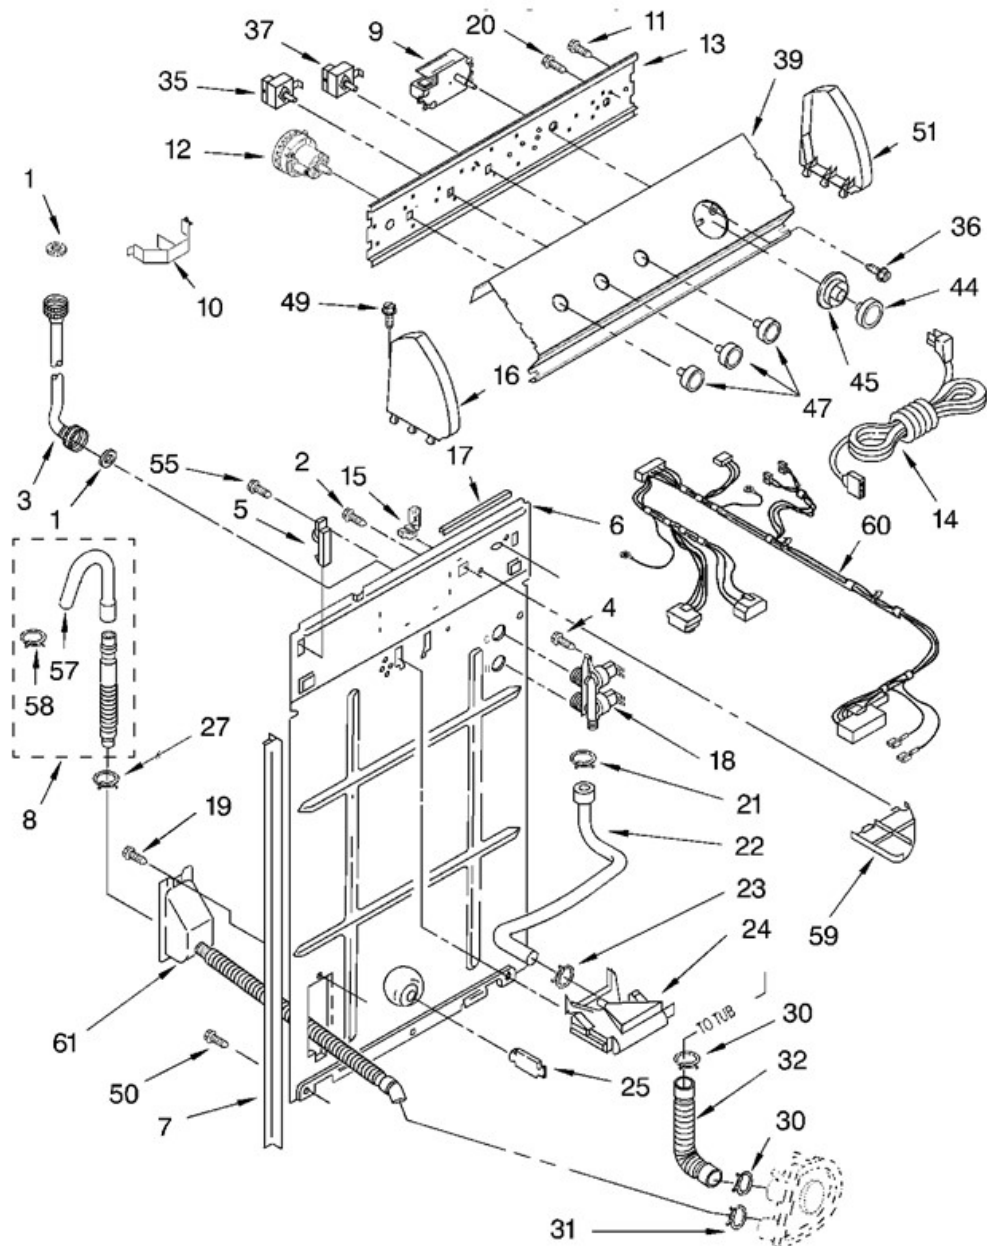

Distribuidor Autorizado

SurteRápido.com

Venta de Refacciones
Electrodomesticas

Lavadora Whirlpool 7MLSQ8000JQ1