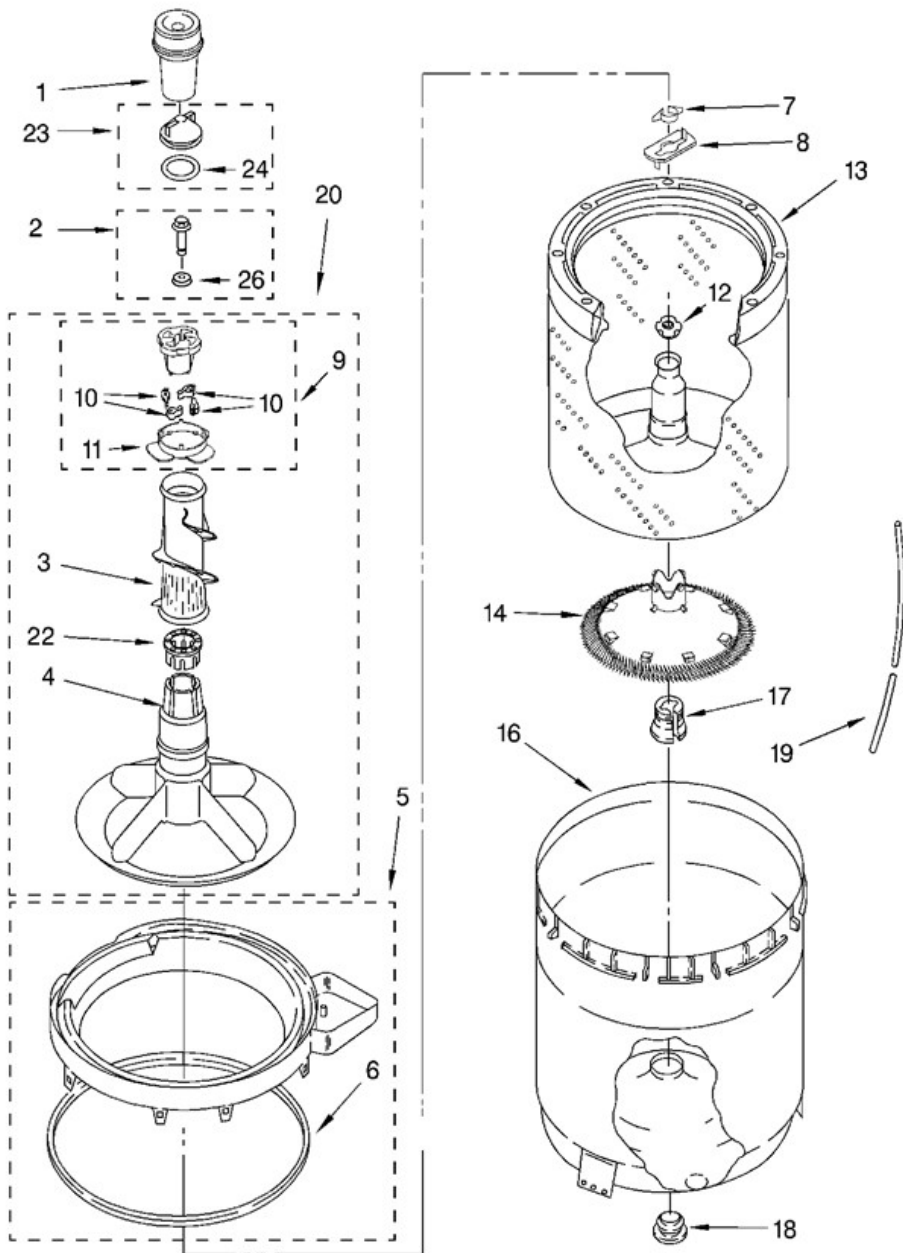

Distribuidor Autorizado

SurteRápido.com

Venta de Refacciones
Electrodomesticas

Lavadora Whirlpool 7MLSQ8000JQ1