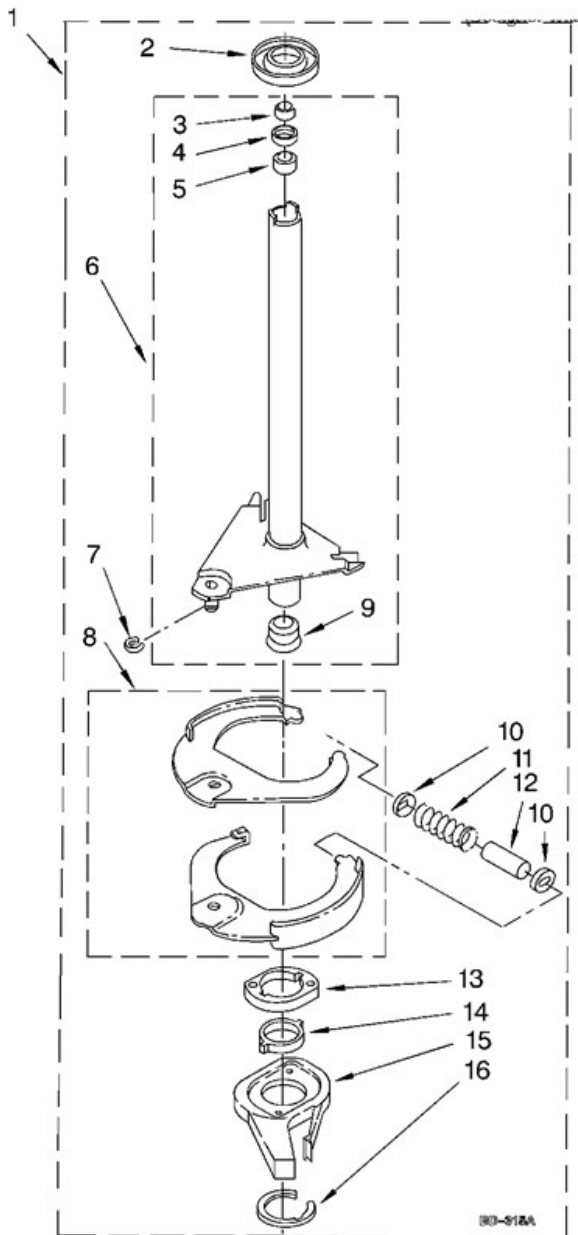

Distribuidor Autorizado

SurteRápido.com

Venta de Refacciones
Electrodomesticas

Lavadora Whirlpool 7MLSQ8000JQ1