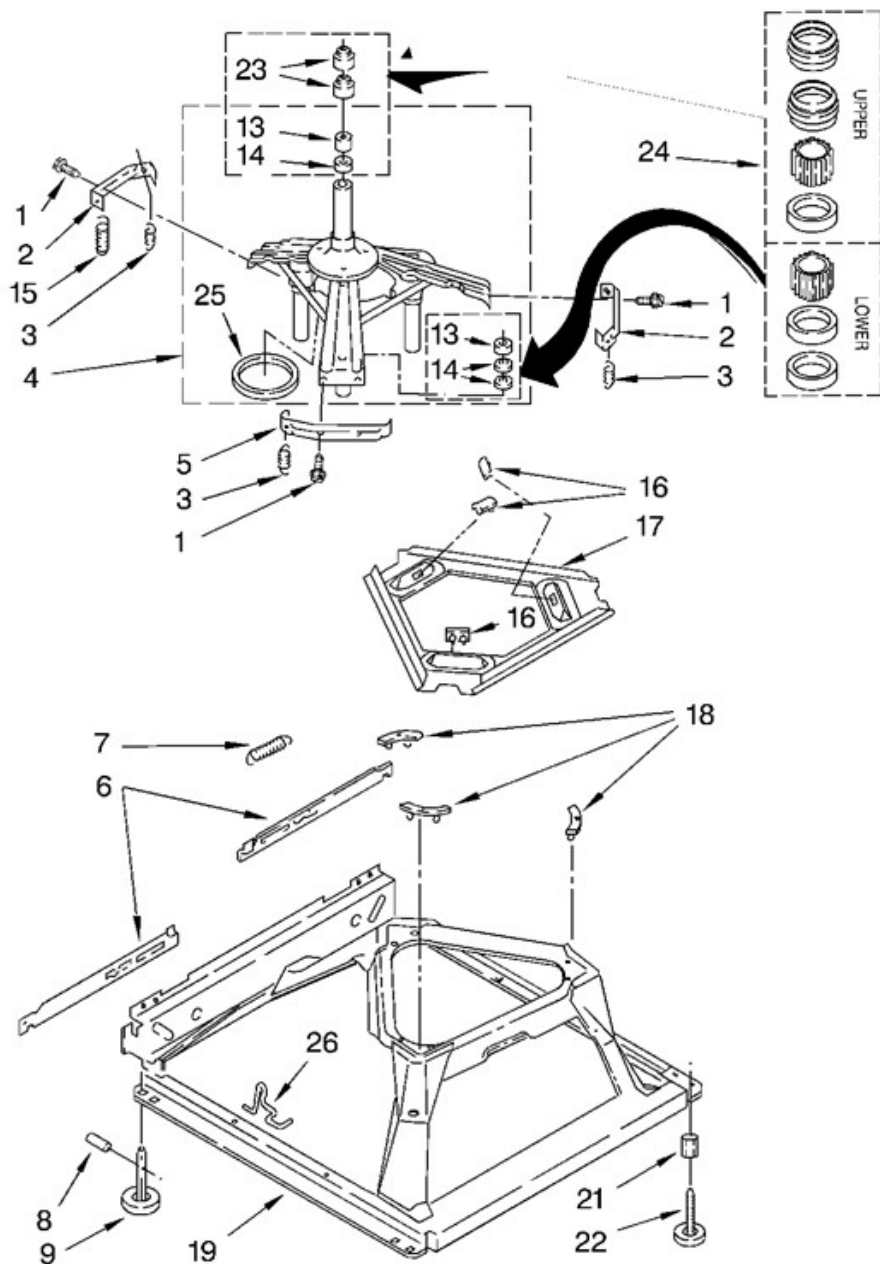

Distribuidor Autorizado

SurteRápido.com

Venta de Refacciones
Electrodomesticas

Lavadora Whirlpool 7MLSQ8000JQ1