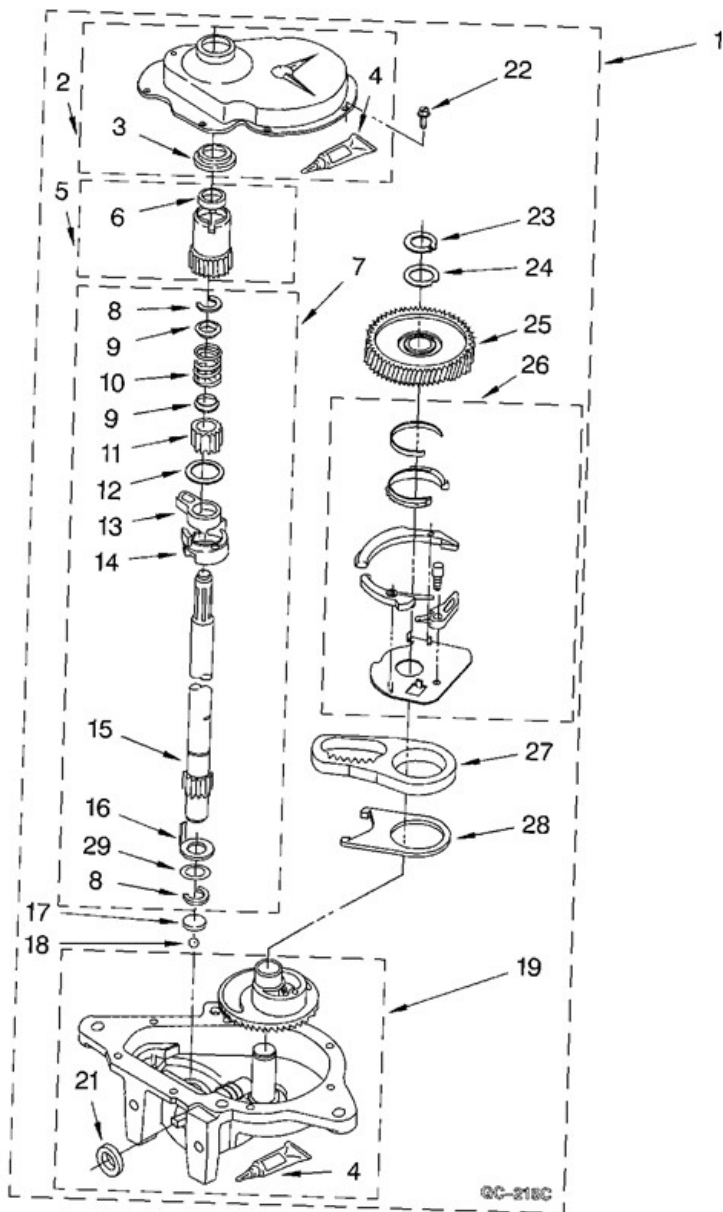

Distribuidor Autorizado

SurteRápido.com

Venta de Refacciones
Electrodomesticas

Lavadora Whirlpool 7MLSQ8000JQ1

Distribuidor Autorizado

SurteRápido.com

Venta de Refacciones
Electrodomesticas

Lavadora Whirlpool 7MLSQ8000JQ1

TOP & CABINET		
2	Top	8271378
3	Spacer, Cabinet To Top (4)	62750
4	Sound Dampener (Cabinet)	3976348
5	Cabinet	63424
6	Clip, Top & Cabinet & Rear Panel (2)	62780
7	Clip, Harness	90016
8	Screw & Washer, Lid Switch (2)	3356311
9	Nut, Push-In (2)	357213
11	Switch, Lid	3949237
13	Screw, Lid Hinge Mounting (4)	3351355
15	Hinge, Lid (L.H.)	54584
16	Hinge, Lid (R.H.)	54583
17	Bumper, Lid Hinge	19119
18	Bearing, Lid Hinge (2)	21258
19	Lid	3954598
20	Strike, Lid Switch	358684
22	Bumper, Lid (2)	9724509
28	Screw, 10-16 x 3/8 (5)	3390631
32	Dispenser, Bleach	3362952