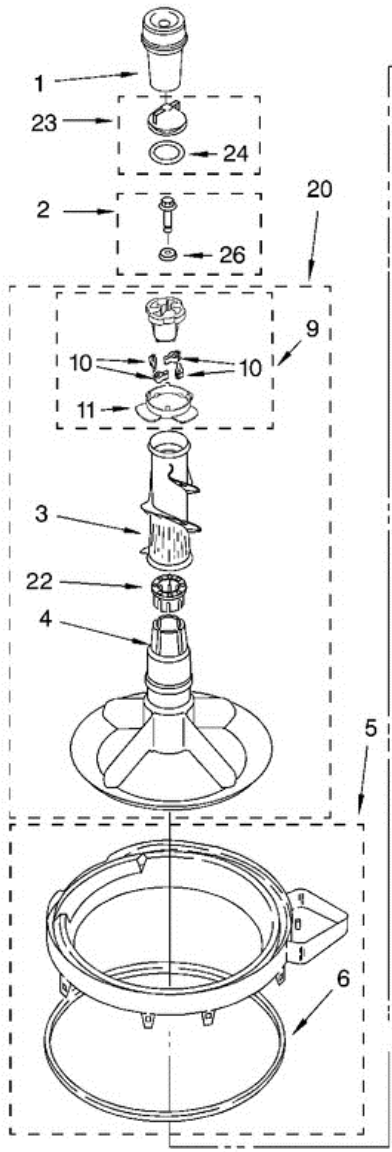

32	3951449	HOSE, PUMP TO TUB
35	3949185	SWITCH, WATER TEMPERATURE
36	3400818	SCREW, TIMER MOUNTING
37	3949187	SWITCH, ROTARY
39	8531970	PANEL, CONSOLE
41	357572	CLIP, GROUNDING
42	3398893	WIRE, GROUND
44	8271345	KNOB, TIMER
45	8271351	DIAL, TIMER
47	8271339	KNOB, CONTROL
49	388326	SCREW, 8-18 X 1.25 (PANEL TO TOP)
50	62863	SCREW, 10-16 X 3/8
51	8271363	CAP, END (R.H.)
57	3357027	NOZZLE, HOSE DRAIN
58	3366913	CLAMP, DRAIN HOSE
59	8314879	SHIELD, INLET VALVE
60	3956134	HARNESS, WIRING (FOR DETAIL SEE PAGES 9 & 10.)
61	8317940	DRAIN HOSE ASSEMBLY

7MLSQ8000JQ5 TINAS