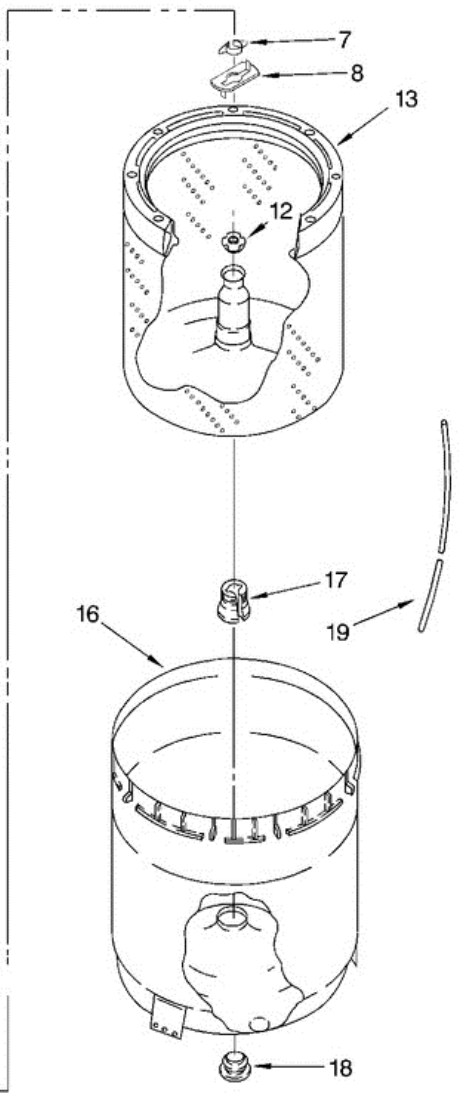

32	3951449	HOSE, PUMP TO TUB
35	3949185	SWITCH, WATER TEMPERATURE
36	3400818	SCREW, TIMER MOUNTING
37	3949187	SWITCH, ROTARY
39	8531970	PANEL, CONSOLE
41	357572	CLIP, GROUNDING
42	3398893	WIRE, GROUND
44	8271345	KNOB, TIMER
45	8271351	DIAL, TIMER
47	8271339	KNOB, CONTROL
49	388326	SCREW, 8-18 X 1.25 (PANEL TO TOP)
50	62863	SCREW, 10-16 X 3/8
51	8271363	CAP, END (R.H.)
57	3357027	NOZZLE, HOSE DRAIN
58	3366913	CLAMP, DRAIN HOSE
59	8314879	SHIELD, INLET VALVE
60	3956134	HARNESS, WIRING (FOR DETAIL SEE PAGES 9 & 10.)
61	8317940	DRAIN HOSE ASSEMBLY

7MLSQ8000JQ5 TINAS