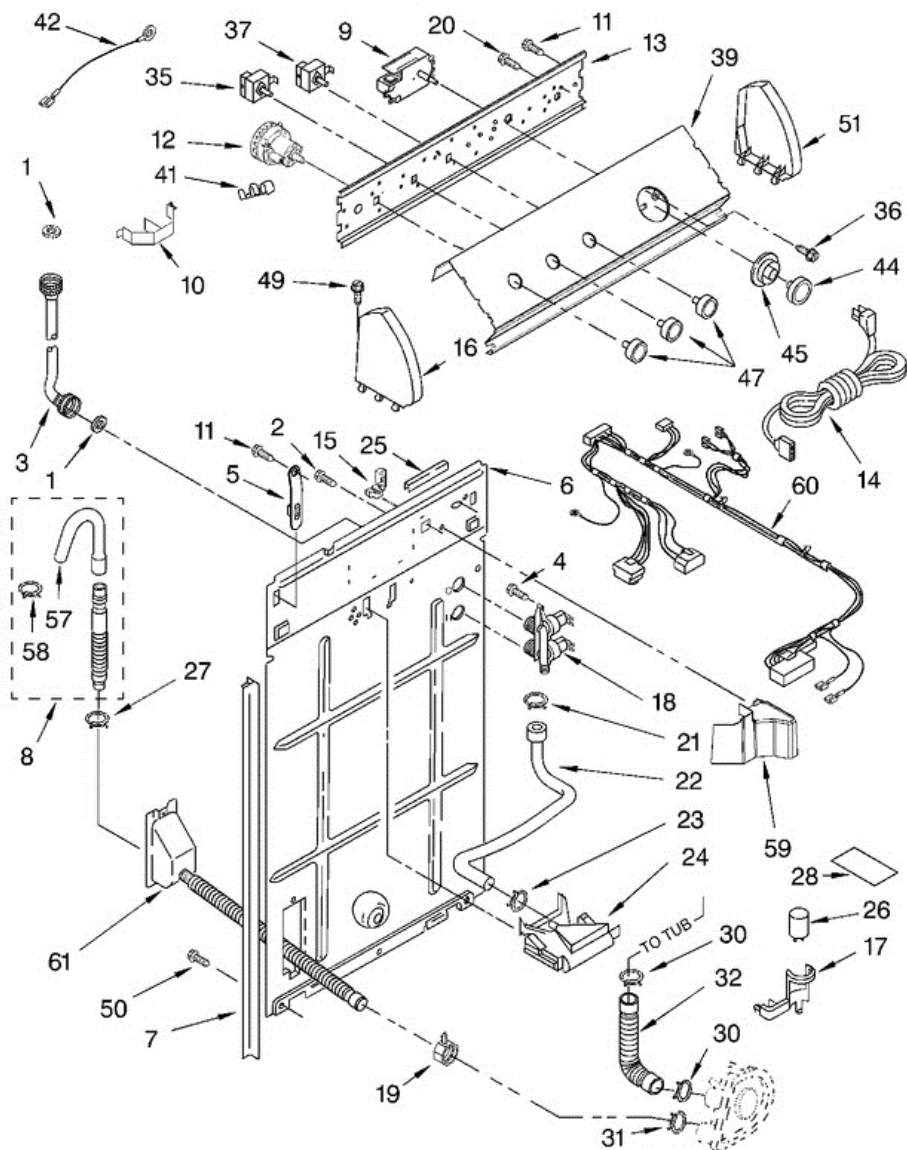

Distribuidor Autorizado

SurteRápido.com

Venta de Refacciones
Electrodomesticas

7MLSQ8000JQ5 TABLERO

7MLSQ8000JQ5 TABLERO

1	3976300	WASHER, WATER INLET HOSE (4) (1-1/16 X 5/8)
2	3351614	SCREW, 10-24 X 3/8
3	3949374	HOSE, WATER INLET ((BLUE COUPLER))
3	3949375	HOSE, WATER INLET ((RED COUPLER))
4	9740848	SCREW, 8-18 X 1/2
5	8318255	STRAP, CONSOLE (2)
6	8318405	PANEL, REAR
7	62747	PAD, REAR PANEL
8	3357090	EXTENSION, DRAIN HOSE (21 INCHES)
8	3951609	HOSE, DRAIN (4 FT.)
8	661577	HOSE, DRAIN (9 FT.) (NOT INCLUDED)
9	3953553	TIMER, CONTROL (60 HZ.)
10	8055003	CLIP, HARNESS & PRESSURE HOSE
11	90767	SCREW, 8-18 X 3/8
12	3366848	SWITCH, WATER LEVEL
13	3948608	BRACKET, CONTROL
14	8532158	CORD, POWER (INCLUDES 15)
15	3949468	STRAIN RELIEF, POWER CORD
16	8271369	CAP, END (L.H.)
17	8318201	CLIP, CAPACITOR
18	3952164	VALVE, WATER MIXING
19	3976395	CLAMP, HOSE
20	3179795	SCREW, GROUND
21	370451	CLAMP, HOSE
22	3357328	HOSE, VACUUM BREAK
23	371503	CLAMP, HOSE
24	387606	BREAK, VACUUM
25	303294	EDGE PROTECTOR
26	661606	CAPACITOR, MOTOR START
27	3366912	CLAMP, HOSE
28	3976286	SHIELD, CAPACITOR
30	3363366	CLAMP, HOSE
31	8317496	CLAMP, HOSE

32	3951449	HOSE, PUMP TO TUB
35	3949185	SWITCH, WATER TEMPERATURE
36	3400818	SCREW, TIMER MOUNTING
37	3949187	SWITCH, ROTARY
39	8531970	PANEL, CONSOLE
41	357572	CLIP, GROUNDING
42	3398893	WIRE, GROUND
44	8271345	KNOB, TIMER
45	8271351	DIAL, TIMER
47	8271339	KNOB, CONTROL
49	388326	SCREW, 8-18 X 1.25 (PANEL TO TOP)
50	62863	SCREW, 10-16 X 3/8
51	8271363	CAP, END (R.H.)
57	3357027	NOZZLE, HOSE DRAIN
58	3366913	CLAMP, DRAIN HOSE
59	8314879	SHIELD, INLET VALVE
60	3956134	HARNESS, WIRING (FOR DETAIL SEE PAGES 9 & 10.)
61	8317940	DRAIN HOSE ASSEMBLY