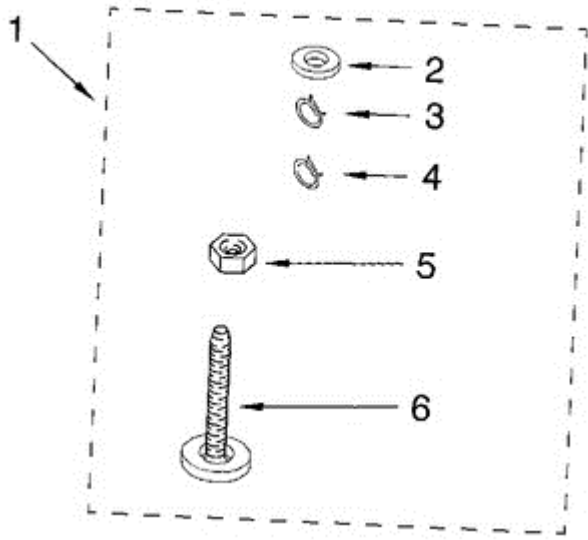

7MLSQ8000JQ5 PATA