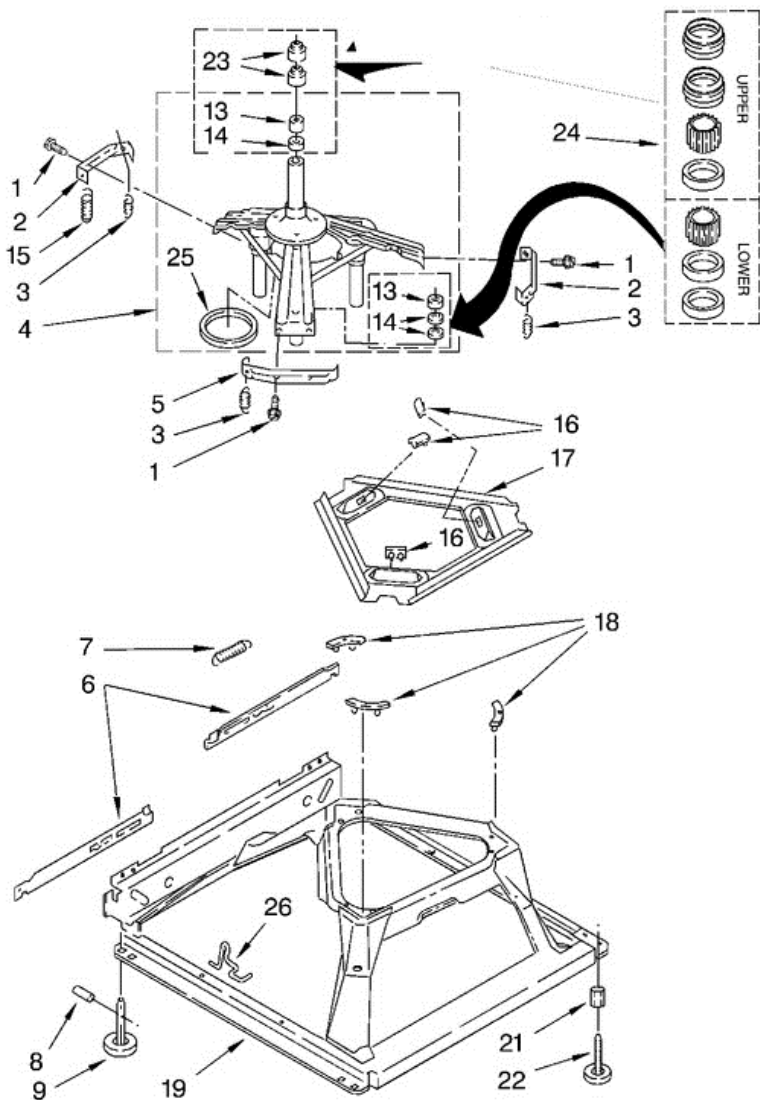

7MLSQ8000JQ5 BASE