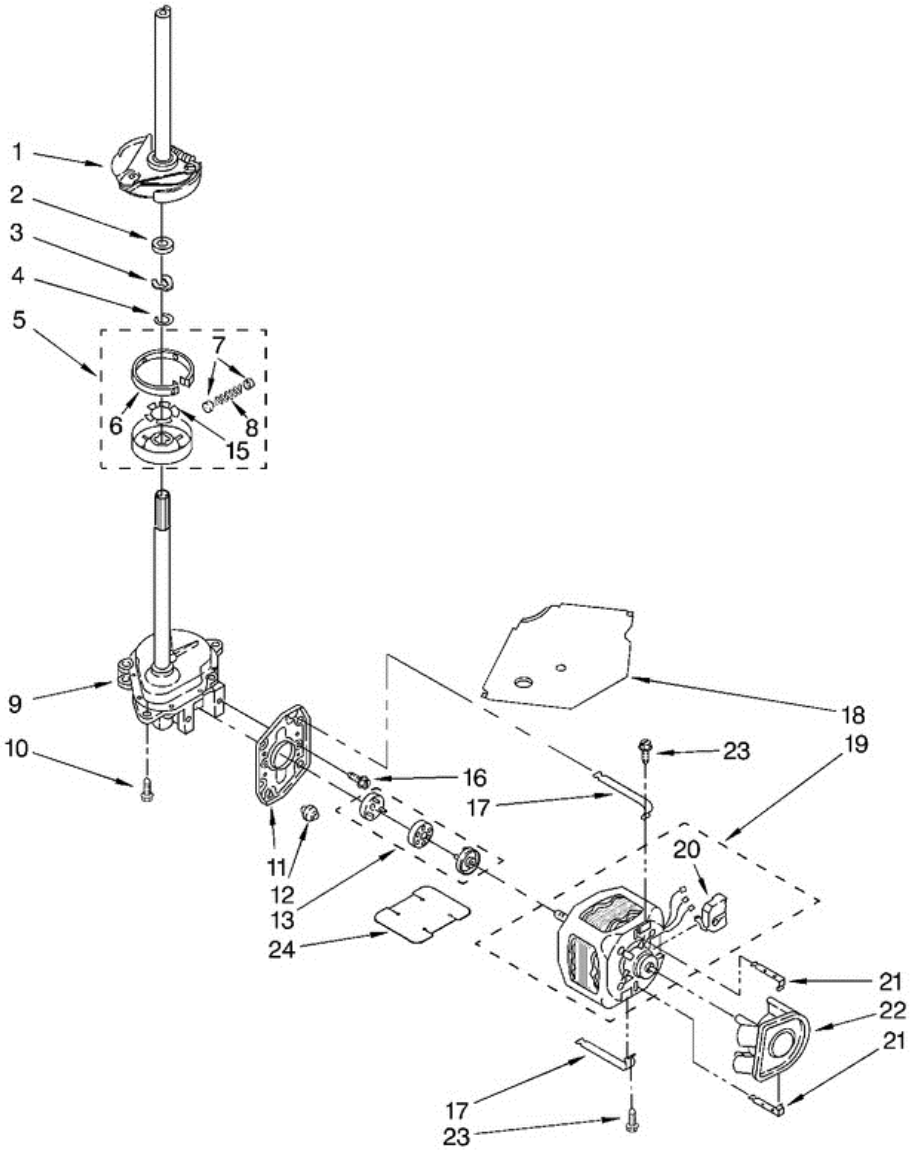

7MLSQ8000JQ5 MOTOR