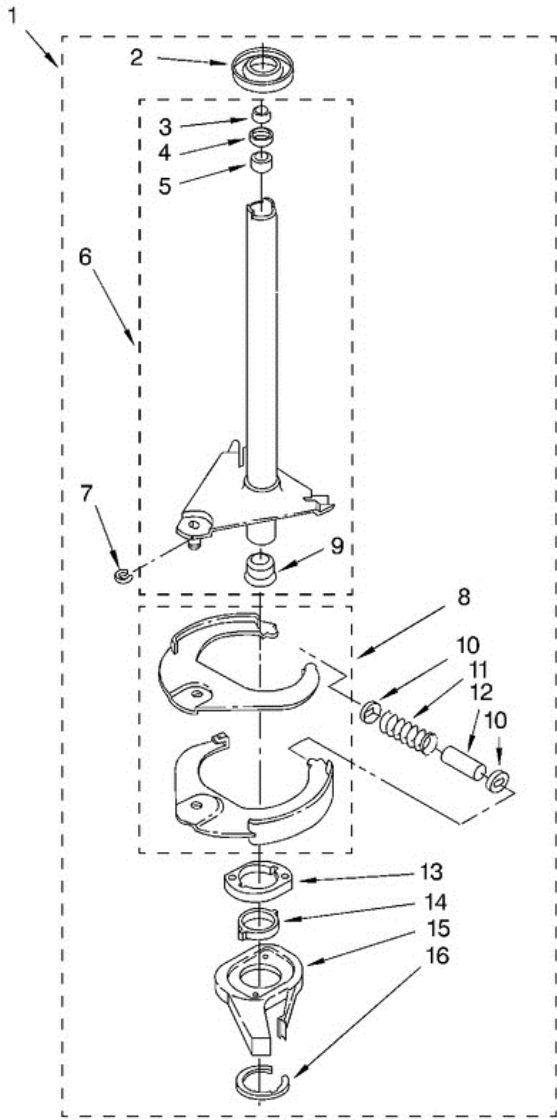

32	3951449	HOSE, PUMP TO TUB
35	3949185	SWITCH, WATER TEMPERATURE
36	3400818	SCREW, TIMER MOUNTING
37	3949187	SWITCH, ROTARY
39	8531970	PANEL, CONSOLE
41	357572	CLIP, GROUNDING
42	3398893	WIRE, GROUND
44	8271345	KNOB, TIMER
45	8271351	DIAL, TIMER
47	8271339	KNOB, CONTROL
49	388326	SCREW, 8-18 X 1.25 (PANEL TO TOP)
50	62863	SCREW, 10-16 X 3/8
51	8271363	CAP, END (R.H.)
57	3357027	NOZZLE, HOSE DRAIN
58	3366913	CLAMP, DRAIN HOSE
59	8314879	SHIELD, INLET VALVE
60	3956134	HARNESS, WIRING (FOR DETAIL SEE PAGES 9 & 10.)
61	8317940	DRAIN HOSE ASSEMBLY

7MLSQ8000JQ5 BASE

7MLSQ8000JQ5 BASE

1	3400076	SCREW, BRACKET MOUNTING (10-32 X 5/8)
2	64067	BRACKET, SPRING OUTER (2)
3	63907	SPRING, SUSPENSION (3)
4	3362087	SUPPORT & BRAKE, TUB
5	64065	BRACKET, SPRING OUTER (L.F.)
6	63466	LINK, LEVELING MECHANISM (2)
7	62597	SPRING, LEVELING MECHANISM
8	62837	PIN, KNURLED
9	62596	FOOT, REAR (2)
13	3347047	BEARING, CENTERPOST (2)
14	357409	SEAL, CENTERPOST (3)
15	388492	SPRING, COUNTERWEIGHT
16	62568	PAD, PLATE
17	3946509	PLATE, SUSPENSION (INCLUDES ILLUS. 16)
18	3363660	PAD, BASE
19	3946512	BASE ASSY (INCLUDES , 6, 7, 8, 9, 16, 17,18, & 26.)
21	3359452	NUT, LOCK (3/8-16)
22	389102	FOOT, FRONT (2)
23	356934	SEAL, CENTERPOST (2)
24	285203	CENTERPOST BEARING KIT (INCLUDES. 13, 14 & 23)
25	63134	RING, SOUND DEADENING
26	63806	RETAINER, SUSPENSION SPRING

7MLSQ8000JQ5 FLECHA HUECA

7MLSQ8000JQ5 FLECHA HUECA

1	388952	BRAKE AND DRIVE TUBE (COMPLETE)
2	62658	RING, THRUST
3	91939	SEAL, OIL
4	356427	SEAL, DRIVE TUBE
5	356937	SPACER, DRIVE TUBE
6	64027	TUBE, BASKET DRIVE (INCLUDES ILLUS. 3, 4, 5 & 9)
7	64035	RING, RETAINING
8	64232	SHOE, BRAKE
9	62703	``T`` BEARING, SPIN TUBE
10	62648	CAP, BRAKE SPRING (2)
11	387806	SPRING, BRAKE
12	62909	SLEEVE, BRAKE SPRING
13	63023	CAM, BRAKE RELEASE
14	63022	SLEEVE, CAM
15	64194	DRIVER, BRAKE CAM
16	285208	LUBRICANT
16	90368	RING, RETAINING
16	N/A	FOLLOWING PARTS NOT ILLUSTRATED