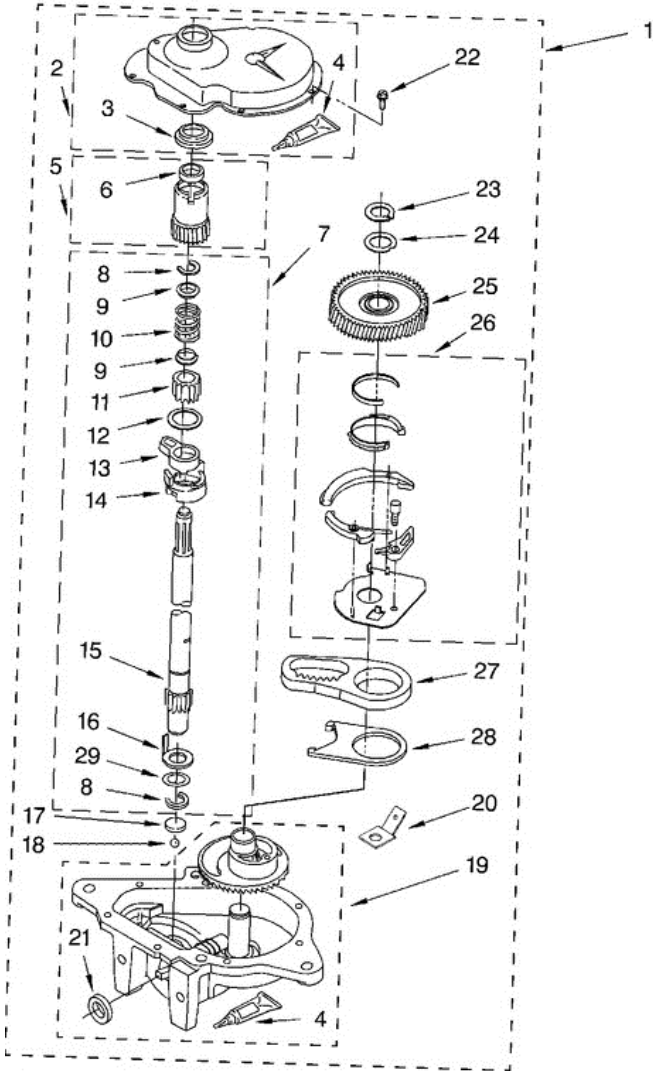

7MLSQ8000JQ5 FLECHA HUECA

7MLSQ8000JQ5 FLECHA HUECA

1	388952	BRAKE AND DRIVE TUBE (COMPLETE)
2	62658	RING, THRUST
3	91939	SEAL, OIL
4	356427	SEAL, DRIVE TUBE
5	356937	SPACER, DRIVE TUBE
6	64027	TUBE, BASKET DRIVE (INCLUDES ILLUS. 3, 4, 5 & 9)
7	64035	RING, RETAINING
8	64232	SHOE, BRAKE
9	62703	``T`` BEARING, SPIN TUBE
10	62648	CAP, BRAKE SPRING (2)
11	387806	SPRING, BRAKE
12	62909	SLEEVE, BRAKE SPRING
13	63023	CAM, BRAKE RELEASE
14	63022	SLEEVE, CAM
15	64194	DRIVER, BRAKE CAM
16	285208	LUBRICANT
16	90368	RING, RETAINING
16	N/A	FOLLOWING PARTS NOT ILLUSTRATED

7MLSQ8000JQ5 TRANSMISION

7MLSQ8000JQ5 TRANSMISION

1	8532118	GEARCASE (COMPLETE)
2	285202	COVER, GEARCASE
3	3349985	SEAL, GEARCASE COVER
4	285195	SEALER, GASKET (.20 FL. OZ.) (6 ML)
5	63320	PINION, SPIN (INCLUDES ITEM 25)
6	356427	SEAL, SPIN PINION
7	389387	SHAFT, AGITATOR (COMPLETE)
8	90369	RING, RETAINING (2)
9	62677	RETAINER, SPRING (2)
10	62676	SPRING, AGITATE
11	63273	GEAR, AGITATE (INCLUDES 15 & 29)
12	62619	WASHER, AGITATE GEAR
13	62580	CAM FOLLOWER (INCLUDES 14)
14	62581	CAM, AGITATE (INCLUDES 13)
15	285509	SHAFT, AGITATOR (INCLUDES 11 & 29)
16	62618	WASHER, CAM THRUST
17	16018	BEARING, THRUST (INCLUDES 18)
18	85529	BALL, BEARING (INCLUDES 17)
19	389230	BOTTOM AND PINION, GEARCASE
20	3949116	BLOCK TAB, TERMINAL
21	285352	SEAL, THRUST PLUG
22	3351614	SCREW, GEARCASE COVER MOUNTING (8)
23	3362552	RING, RETAINING
24	285735	WASHER KIT, THRUST
25	62570	GEAR, SPIN
26	388253	NEUTRAL ASSEMBLY
27	3349296	RACK, CONNECTING
28	62621	ACTUATOR, SHIFT
29	388815	WASHER, INTERMEDIATE