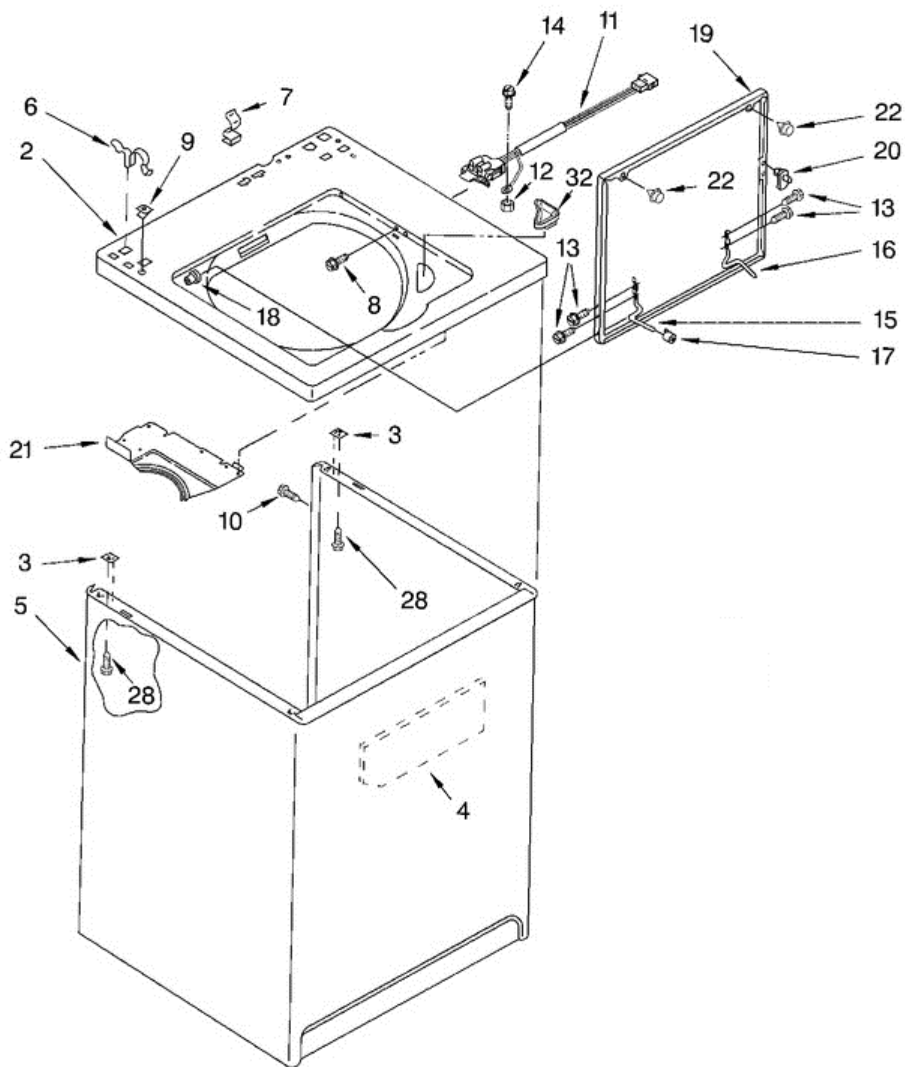

7MLSQ8000JQ5 GABINETE