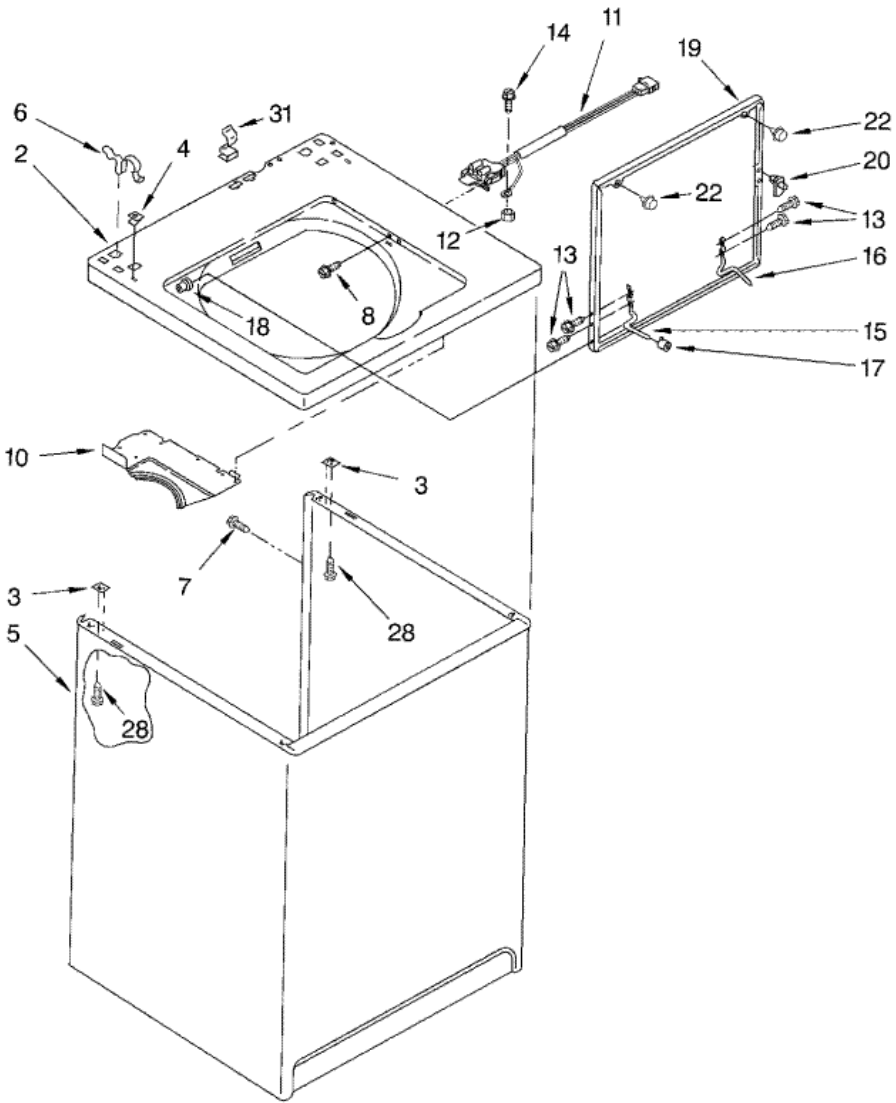

7MLSR5132JQ3 GABINETE

7MLSR5132JQ3 GABINETE

2	8274315	TOP (S/P)
3	62750	SPACER, CABINET TO TOP (4) (S/P)
4	357213	NUT, PUSH-IN (2) (S/P)
5	63424	CABINET (S/P)
6	62780	CLIP, TOP & CABINET & REAR PANEL (2)
7	3357011	SCREW, 10-16 X 1/2 (S/P)
8	3356311	SCREW & WASHER, LID SWITCH (2) (S/P)
10	3950994	SHIELD, LID SWITCH (S/P)
11	3950298	SWITCH, LID (S/P)
12	680762	NUT, HEX (S/P)
13	3351355	SCREW, LID HINGE MOUNTING (4) (S/P)
14	3351614	SCREW, 10-24 X 3/8 (S/P)
15	54584	HINGE, LID (L.H.) (S/P)
16	91770	HINGE, LID (R.H.) (S/P)
17	19119	BUMPER, LID HINGE (S/P)
18	21258	BEARING, LID HINGE (2) (S/P)
19	285932	LID (S/P)
20	358684	STRIKE, LID SWITCH
22	93770	BUMPER, LID (2)
28	3390631	SCREW 10-16 X 3/8 (4) (S/P)
31	90016	CLIP, HARNESS (S/P)

32	285871	HOSE, PUMP TO TUB (INCLUDES NO.30)
33	3179795	SCREW, GROUND (S/P)
34	3976395	CLAMP, HOSE (S/P)
36	3400818	SCREW, TIMER MOUNTING (S/P)
39	8531978	PANEL, CONSOLE (S/P)
41	357572	CLIP, GROUNDING (S/P)
42	3395559	WIRE, GROUND (S/P)
44	3957824	KNOB, TIMER
45	3957849	DIAL, TIMER
46	3957799	KNOB, CONTROL
49	388326	SCREW, CONSOLE (PANEL TO TOP) (S/P)
51	279962	CAP, END (R.H.)
58	3357331	CLAMP, DRAIN HOSE (S/P)
59	8314879	SHIELD, INLET VALVE (S/P)
60	3956164	HARNESS, WIRING (S/P)