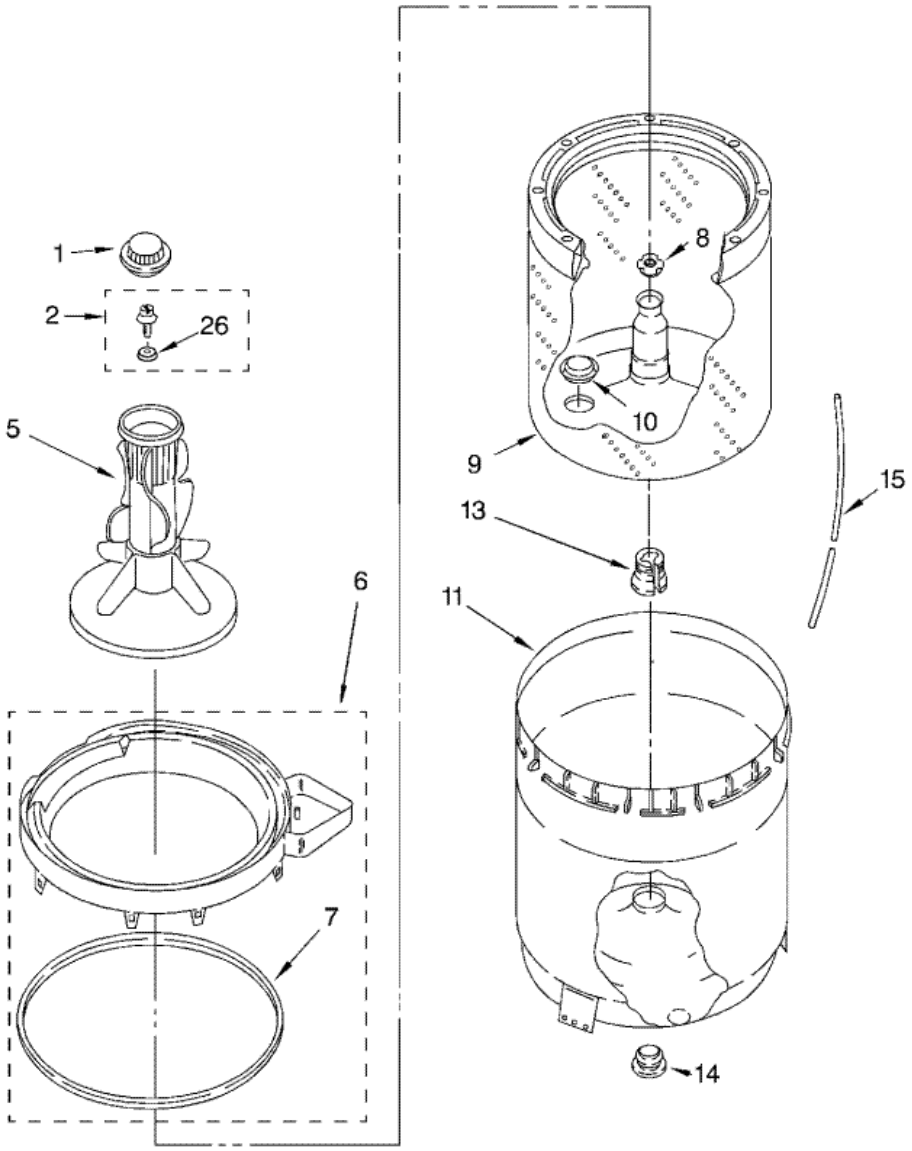

32	285871	HOSE, PUMP TO TUB (INCLUDES NO.30)
33	3179795	SCREW, GROUND (S/P)
34	3976395	CLAMP, HOSE (S/P)
36	3400818	SCREW, TIMER MOUNTING (S/P)
39	8531978	PANEL, CONSOLE (S/P)
41	357572	CLIP, GROUNDING (S/P)
42	3395559	WIRE, GROUND (S/P)
44	3957824	KNOB, TIMER
45	3957849	DIAL, TIMER
46	3957799	KNOB, CONTROL
49	388326	SCREW, CONSOLE (PANEL TO TOP) (S/P)
51	279962	CAP, END (R.H.)
58	3357331	CLAMP, DRAIN HOSE (S/P)
59	8314879	SHIELD, INLET VALVE (S/P)
60	3956164	HARNESS, WIRING (S/P)

7MLSR5132JQ3 TINAS