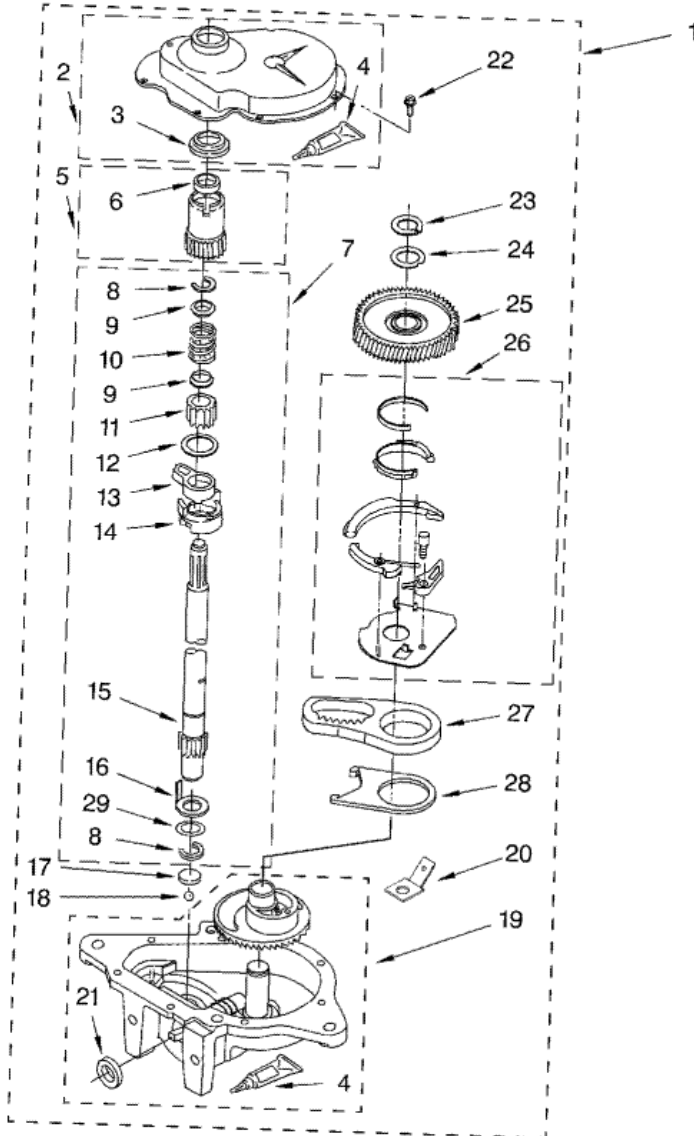

Distribuidor Autorizado

SurteRápido.com

Venta de Refacciones
Electrodomesticas

7MLSR5132JQ3 TRANSMISION