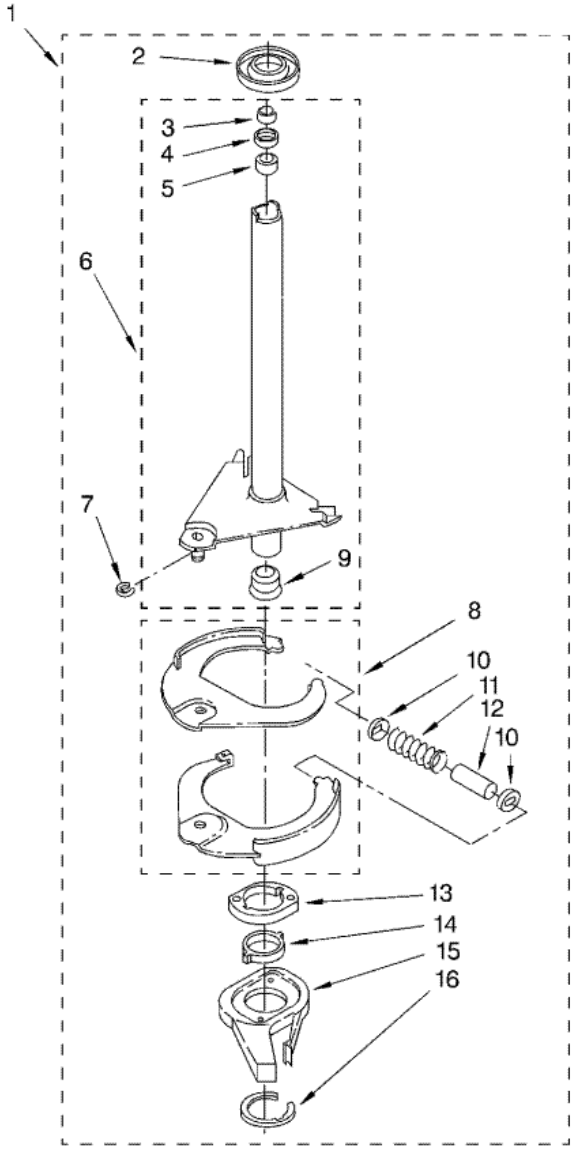

32	285871	HOSE, PUMP TO TUB (INCLUDES NO.30)
33	3179795	SCREW, GROUND (S/P)
34	3976395	CLAMP, HOSE (S/P)
36	3400818	SCREW, TIMER MOUNTING (S/P)
39	8531978	PANEL, CONSOLE (S/P)
41	357572	CLIP, GROUNDING (S/P)
42	3395559	WIRE, GROUND (S/P)
44	3957824	KNOB, TIMER
45	3957849	DIAL, TIMER
46	3957799	KNOB, CONTROL
49	388326	SCREW, CONSOLE (PANEL TO TOP) (S/P)
51	279962	CAP, END (R.H.)
58	3357331	CLAMP, DRAIN HOSE (S/P)
59	8314879	SHIELD, INLET VALVE (S/P)
60	3956164	HARNESS, WIRING (S/P)

Distribuidor Autorizado

SurteRápido.com

Venta de Refacciones
Electrodomesticas

7MLSR5132JQ3 BASE

7MLSR5132JQ3 BASE

1	3400076	SCREW, BRACKET MOUNTING (10-32 X 5/8) (S/P)
2	64067	BRACKET, SPRING OUTER (2)
3	63907	SPRING, SUSPENSION (3)
4	280184	SUPPORT & BRAKE, TUB (S/P)
5	64065	BRACKET, SPRING OUTER (L.F.) (S/P)
6	63466	LINK, LEVELING MECHANISM (2) (S/P)
7	8316845	SPRING, LEVELING MECHANISM
8	62837	PIN, KNURLED (S/P)
9	285244	FOOT, REAR (2)
13	8546455	BEARING, CENTERPOST (2) (S/P)
14	359449	SEAL, CENTERPOST (3)
15	388492	SPRING, COUNTERWEIGHT
16	62568	PAD, PLATE (S/P)
17	285219	PLATE, SUSPENSION (INCLUDES ILLUS. 16)
18	285744	PAD, BASE
19	285771	BASE ASSEMBLY (S/P)
21	3359452	NUT, LOCK (3/8-16) (S/P)
22	389102	FOOT, FRONT (2)
23	91938	SEAL, CENTERPOST (2)
24	285203	CENTERPOST BEARING KIT
25	63134	RING, SOUND DEADENING
26	63806	RETAINER, SUSPENSION SPRING

7MLSR5132JQ3 FLECHA HUECA

7MLSR5132JQ3 FLECHA HUECA

1	388952	BRAKE AND DRIVE TUBE (COMPLETE)
2	62658	RING, THRUST
3	91939	SEAL, OIL
4	356427	SEAL, DRIVE TUBE
5	356937	SPACER, DRIVE TUBE
6	64208	TUBE, BASKET DRIVE (INCLUDES ILLUS. 3, 4, 5 & 9)
7	64035	RING, RETAINING (S/P)
8	285438	SHOE, BRAKE
9	62703	``T`` BEARING, SPIN TUBE
10	285658	CAP, BRAKE SPRING (2) (S/P)
11	387806	SPRING, BRAKE
12	285658	SLEEVE, BRAKE SPRING (S/P)
13	661516	CAM, BRAKE RELEASE
14	63022	SLEEVE, CAM DESCONTINUADO
15	64194	DRIVER, BRAKE CAM
16	90368	RING, RETAINING
16	285208	LUBRICANT (S/P)