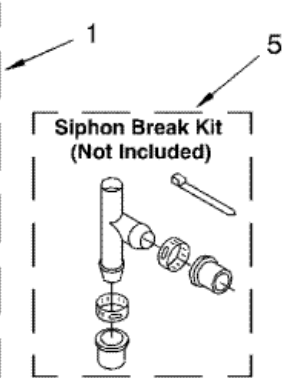

Distribuidor Autorizado

SurteRápido.com

Venta de Refacciones
Electrodomesticas

7MLSR5132JQ3 TRANSMISION

7MLSR5132JQ3 TRANSMISION

1	3360629	GEARCASE (COMPLETE)
2	285202	COVER, GEARCASE (S/P)
3	3349985	SEAL, GEARCASE COVER
4	285195	SEALER, GASKET (.20 FL. OZ.) (6 ML) (S/P)
5	285362	PINION, SPIN (INCLUDES ILLUS. 25)
6	356427	SEAL, SPIN PINION
7	389387	SHAFT, AGITATOR (COMPLETE) (S/P)
8	90369	RING, RETAINING (2)
9	62677	RETAINER, SPRING (2)
10	62676	SPRING, AGITATE (S/P)
11	285509	GEAR, AGITATE DESCONTINUADO
12	62619	WASHER, AGITATE GEAR (S/P)
13	285206	CAM FOLLOWER (INCLUDES 14)
14	285206	CAM, AGITATE (INCLUDES 13)
15	285509	SHAFT, AGITATOR DESCONTINUADO
16	62618	WASHER, CAM THRUST
17	285205	BEARING, THRUST (INCLUDES 18)
18	285205	BALL, BEARING (INCLUDES 17)
19	285515	BOTTOM AND PINION, GEARCASE (S/P)
20	3949116	BLOCK TAB, TERMINAL (S/P)
21	285352	SEAL, THRUST PLUG
22	3351614	SCREW, GEARCASE COVER MOUNTING (S/P)
23	285765	RING, RETAINING
24	285735	WASHER KIT, THRUST (S/P)
25	285362	GEAR, SPIN
26	388253	NEUTRAL ASSEMBLY
27	3949609	RACK, CONNECTING
28	62621	ACTUATOR, SHIFT
29	388815	WASHER, INTERMEDIATE (S/P)

7MLSR5132JQ3 SISTEMA AGUA

1	285442	CONNECTOR KIT, PLASTIC DRAIN HOSE (S/P)
2	285321	SLEEVE KIT, (CONTAINS 2 SLEEVES) (S/P)
3	285655	CLAMP, HOSE (S/P)
4	16272	CONNECTOR, STRAIGHT (S/P)
5	285320	SIPHON BREAK KIT (NOT INCLUDED) (S/P)
6	285655	CLAMP, HOSE (S/P)
7	367031	DRAIN PROTECTOR (NOT INCLUDED) (S/P)

7MLSR5132JQ3 PATA

1	285654	MISCELLANEOUS PARTS BAG (S/P)
2	16123	WASHER, INLET HOSE (1-1/16 X 5/8) (4) (S/P)
3	3357331	CLAMP, HOSE (S/P)
4	3359452	NUT, LOCK (2) (3/8-16) (S/P)
5	389102	FOOT, FRONT (2)
6	799344	WHITE (UNCUT) (S/P)