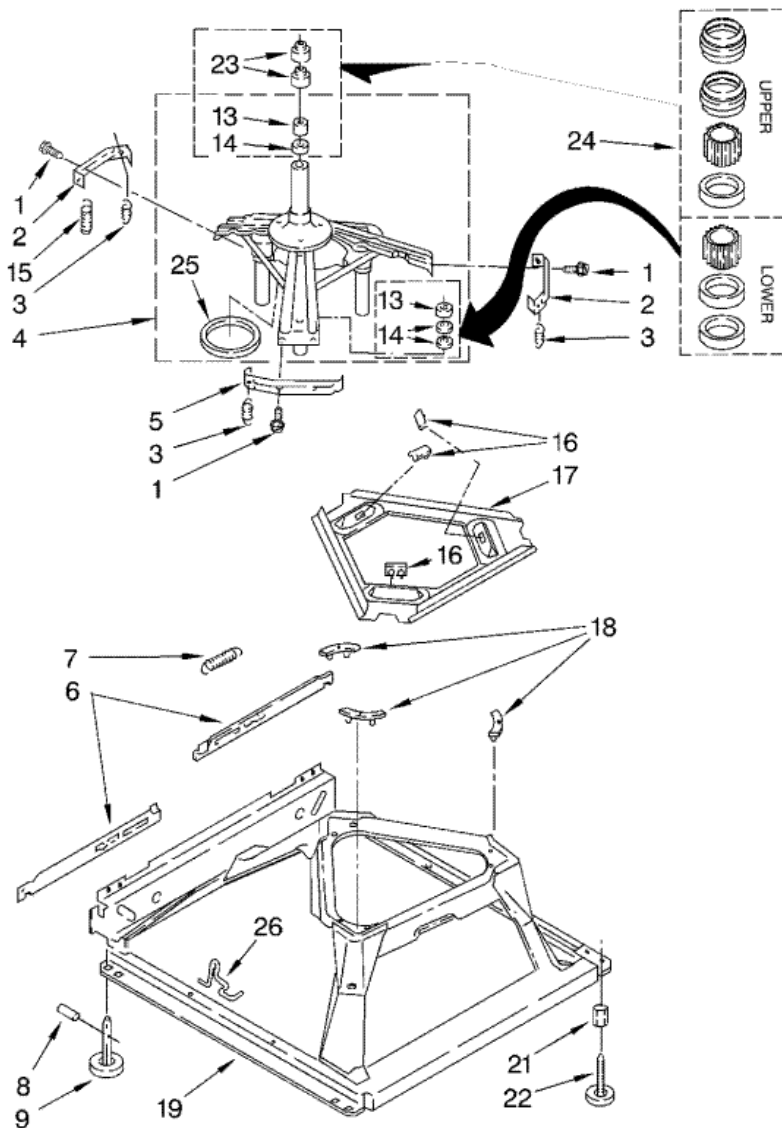

Distribuidor Autorizado

SurteRápido.com

Venta de Refacciones
Electrodomesticas

7MLSR5132JQ3 BASE