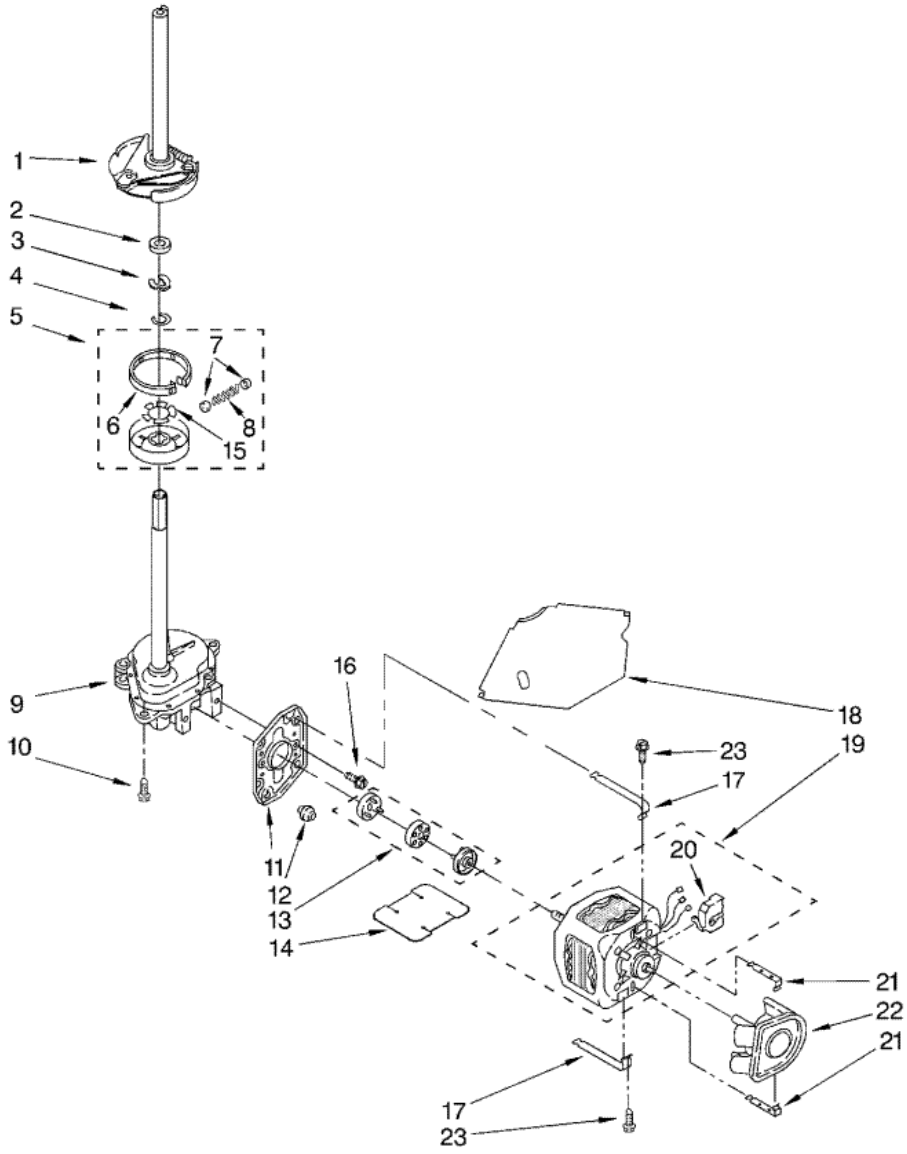

32	285871	HOSE, PUMP TO TUB (INCLUDES NO.30)
33	3179795	SCREW, GROUND (S/P)
34	3976395	CLAMP, HOSE (S/P)
36	3400818	SCREW, TIMER MOUNTING (S/P)
39	8531978	PANEL, CONSOLE (S/P)
41	357572	CLIP, GROUNDING (S/P)
42	3395559	WIRE, GROUND (S/P)
44	3957824	KNOB, TIMER
45	3957849	DIAL, TIMER
46	3957799	KNOB, CONTROL
49	388326	SCREW, CONSOLE (PANEL TO TOP) (S/P)
51	279962	CAP, END (R.H.)
58	3357331	CLAMP, DRAIN HOSE (S/P)
59	8314879	SHIELD, INLET VALVE (S/P)
60	3956164	HARNESS, WIRING (S/P)

7MLSR5132JQ3 TINAS

7MLSR5132JQ3 TINAS

1	3355758	CAP, AGITATOR DESCONTINUADO
2	358237	SCREW & WASHER
5	63235	AGITATOR (S/P)
6	8528150	TUB RING (S/P)
7	3976308	GASKET, TUB RING
8	21366	NUT, SPANNER
9	8526017	BASKET & BALANCE RING (S/P)
10	285868	FILTER PLUG
11	63849	TUB (S/P)
13	389140	BLOCK, DRIVE
14	383727	GASKET, CENTERPOST
15	353244	HOSE, PRESSURE SWITCH
26	3949550	WASHER (S/P)

7MLSR5132JQ3 MOTOR

7MLSR5132JQ3 MOTOR

1	285792	BRAKE & DRIVE TUBE (COMPLETE)
2	63292	WASHER, SPIN TUBE THRUST
3	62697	RING, SPIN TUBE SUPPORT
4	285353	RING, RETAINER
5	285785	CLUTCH (COMPLETE)
6	285790	BAND & LINING, CLUTCH (INCLUDES ILLUS. 7 & 8)
7	62646	CAP, CLUTCH SPRING (2) (S/P)
8	3946792	SPRING, CLUTCH (S/P)
9	3360629	GEARCASE (COMPLETE)
10	3357334	SCREW, GEARCASE TO BASE (3) (S/P)
11	62611	PLATE, MOTOR MOUNT TO GEARCASE (S/P)
12	62691	GROMMET, MOTOR (4)
13	285753	COUPLING, MOTOR AND ISOLATION
14	8316060	SHIELD, MOTOR (S/P)
15	3355454	CLIP, ANTI-RATTLE (S/P)
16	3400516	SCREW (S/P)
17	3349637	RETAINER, MOTOR (2)
18	3362089	SHIELD, TUB TO MOTOR (S/P)
19	389248	MOTOR, MAIN DRIVE
20	3952056	SWITCH, MAIN DRIVE MOTOR (S/P)
21	62700	RETAINER, PUMP (2)
22	3363394	PUMP (COMPLETE)
23	3387485	SCREW, 10-16 X 5/8 (S/P)