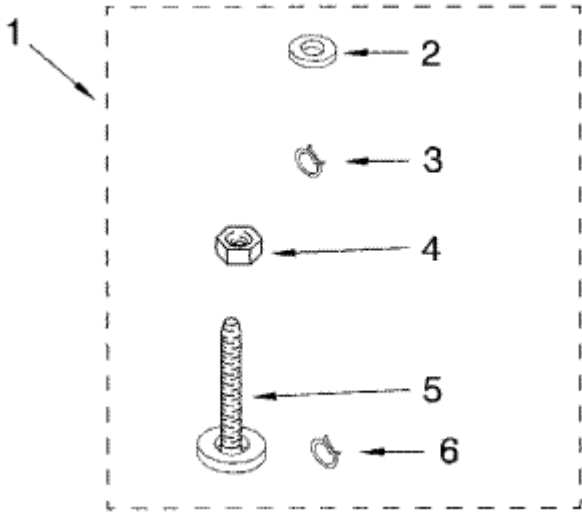

Distribuidor Autorizado

SurteRápido.com

Venta de Refacciones
Electrodomesticas

7MLSR5132JQ3 TRANSMISION

7MLSR5132JQ3 TRANSMISION

1	3360629	GEARCASE (COMPLETE)
2	285202	COVER, GEARCASE (S/P)
3	3349985	SEAL, GEARCASE COVER
4	285195	SEALER, GASKET (.20 FL. OZ.) (6 ML) (S/P)
5	285362	PINION, SPIN (INCLUDES ILLUS. 25)
6	356427	SEAL, SPIN PINION
7	389387	SHAFT, AGITATOR (COMPLETE) (S/P)
8	90369	RING, RETAINING (2)
9	62677	RETAINER, SPRING (2)
10	62676	SPRING, AGITATE (S/P)
11	285509	GEAR, AGITATE DESCONTINUADO
12	62619	WASHER, AGITATE GEAR (S/P)
13	285206	CAM FOLLOWER (INCLUDES 14)
14	285206	CAM, AGITATE (INCLUDES 13)
15	285509	SHAFT, AGITATOR DESCONTINUADO
16	62618	WASHER, CAM THRUST
17	285205	BEARING, THRUST (INCLUDES 18)
18	285205	BALL, BEARING (INCLUDES 17)
19	285515	BOTTOM AND PINION, GEARCASE (S/P)
20	3949116	BLOCK TAB, TERMINAL (S/P)
21	285352	SEAL, THRUST PLUG
22	3351614	SCREW, GEARCASE COVER MOUNTING (S/P)
23	285765	RING, RETAINING
24	285735	WASHER KIT, THRUST (S/P)
25	285362	GEAR, SPIN
26	388253	NEUTRAL ASSEMBLY
27	3949609	RACK, CONNECTING
28	62621	ACTUATOR, SHIFT
29	388815	WASHER, INTERMEDIATE (S/P)

7MLSR5132JQ3 SISTEMA AGUA

1	285442	CONNECTOR KIT, PLASTIC DRAIN HOSE (S/P)
2	285321	SLEEVE KIT, (CONTAINS 2 SLEEVES) (S/P)
3	285655	CLAMP, HOSE (S/P)
4	16272	CONNECTOR, STRAIGHT (S/P)
5	285320	SIPHON BREAK KIT (NOT INCLUDED) (S/P)
6	285655	CLAMP, HOSE (S/P)
7	367031	DRAIN PROTECTOR (NOT INCLUDED) (S/P)

7MLSR5132JQ3 PATA

1	285654	MISCELLANEOUS PARTS BAG (S/P)
2	16123	WASHER, INLET HOSE (1-1/16 X 5/8) (4) (S/P)
3	3357331	CLAMP, HOSE (S/P)
4	3359452	NUT, LOCK (2) (3/8-16) (S/P)
5	389102	FOOT, FRONT (2)
6	799344	WHITE (UNCUT) (S/P)