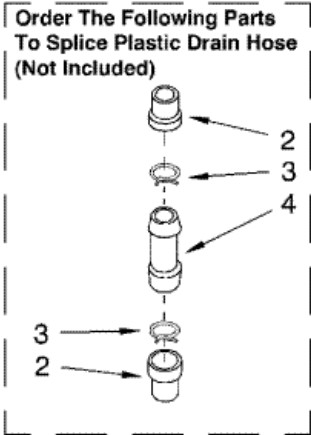

Distribuidor Autorizado

SurteRápido.com

Venta de Refacciones
Electrodomesticas

7MLSR5132JQ3 TRANSMISION

7MLSR5132JQ3 TRANSMISION

1	3360629	GEARCASE (COMPLETE)
2	285202	COVER, GEARCASE (S/P)
3	3349985	SEAL, GEARCASE COVER
4	285195	SEALER, GASKET (.20 FL. OZ.) (6 ML) (S/P)
5	285362	PINION, SPIN (INCLUDES ILLUS. 25)
6	356427	SEAL, SPIN PINION
7	389387	SHAFT, AGITATOR (COMPLETE) (S/P)
8	90369	RING, RETAINING (2)
9	62677	RETAINER, SPRING (2)
10	62676	SPRING, AGITATE (S/P)
11	285509	GEAR, AGITATE DESCONTINUADO
12	62619	WASHER, AGITATE GEAR (S/P)
13	285206	CAM FOLLOWER (INCLUDES 14)
14	285206	CAM, AGITATE (INCLUDES 13)
15	285509	SHAFT, AGITATOR DESCONTINUADO
16	62618	WASHER, CAM THRUST
17	285205	BEARING, THRUST (INCLUDES 18)
18	285205	BALL, BEARING (INCLUDES 17)
19	285515	BOTTOM AND PINION, GEARCASE (S/P)
20	3949116	BLOCK TAB, TERMINAL (S/P)
21	285352	SEAL, THRUST PLUG
22	3351614	SCREW, GEARCASE COVER MOUNTING (S/P)
23	285765	RING, RETAINING
24	285735	WASHER KIT, THRUST (S/P)
25	285362	GEAR, SPIN
26	388253	NEUTRAL ASSEMBLY
27	3949609	RACK, CONNECTING
28	62621	ACTUATOR, SHIFT
29	388815	WASHER, INTERMEDIATE (S/P)

7MLSR5132JQ3 SISTEMA AGUA

1	285442	CONNECTOR KIT, PLASTIC DRAIN HOSE (S/P)
2	285321	SLEEVE KIT, (CONTAINS 2 SLEEVES) (S/P)
3	285655	CLAMP, HOSE (S/P)
4	16272	CONNECTOR, STRAIGHT (S/P)
5	285320	SIPHON BREAK KIT (NOT INCLUDED) (S/P)
6	285655	CLAMP, HOSE (S/P)
7	367031	DRAIN PROTECTOR (NOT INCLUDED) (S/P)

7MLSR5132JQ3 PATA

1	285654	MISCELLANEOUS PARTS BAG (S/P)
2	16123	WASHER, INLET HOSE (1-1/16 X 5/8) (4) (S/P)
3	3357331	CLAMP, HOSE (S/P)
4	3359452	NUT, LOCK (2) (3/8-16) (S/P)
5	389102	FOOT, FRONT (2)
6	799344	WHITE (UNCUT) (S/P)