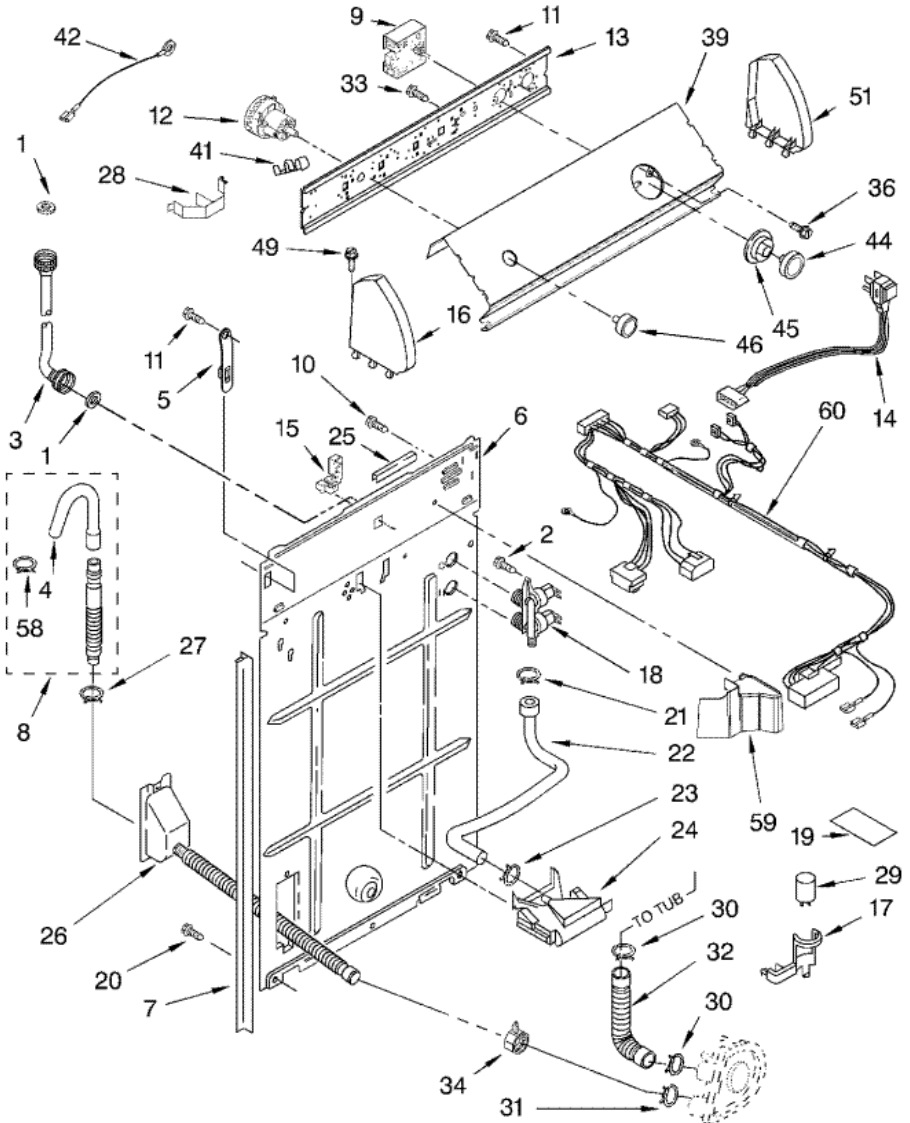

Distribuidor Autorizado

SurteRápido.com

Venta de Refacciones
Electrodomesticas

7MLSR5132JQ3 TABLERO

7MLSR5132JQ3 TABLERO

1	16123	WASHER, WATER INLET HOSE (4) (1-1/16 X 5/8) (S/P)
2	9740848	SCREW (S/P)
3	89503	HOSE, WATER INLET (2) (RED COUPLER)
4	3357027	NOZZLE-DRAIN HOSE (S/P)
5	8568314	STRAP, CONSOLE (2) (S/P)
6	8318405	PANEL, REAR (S/P)
7	62747	PAD, REAR PANEL (S/P)
8	285666	HOSE, DRAIN (9 FT.) (S/P)
8	285702	EXTENSION, DRAIN HOSE (S/P)
8	285664	HOSE, DRAIN (4 FT.)
9	3951166	TIMER, CONTROL (60 HZ.)
10	3351614	SCREW, GROUND (S/P)
11	90767	SCREW, 8-18 X 3/8 (S/P)
12	3366849	SWITCH, WATER LEVEL
13	3948608	BRACKET, CONTROL (S/P)
14	8532158	CORD, POWER (INCLUDES NO.15) (S/P)
15	285777	STRAIN RELIEF, POWER CORD (S/P)
16	279962	CAP, END (L.H.)
17	8318201	CLIP, CAPACITOR (S/P)
18	285805	VALVE, WATER MIXING
19	3976286	SHIELD, CAPACITOR (S/P)
20	62863	SCREW, 10-16 X 3/8 (S/P)
21	596669	CLAMP, HOSE (S/P)
22	3357328	HOSE, VACUUM BREAK
23	596669	CLAMP, HOSE (S/P)
24	3360977	BREAK, VACUUM
25	3367669	EDGE PROTECTOR (S/P)
26	8317940	DRAIN HOSE ASSEMBLY
27	356138	CLAMP, HOSE (S/P)
28	8055003	CLIP, HARNESS & PRESSURE HOSE (S/P)
29	8572717	CAPACITOR, MOTOR START (S/P)
30	616099	CLAMP, HOSE (S/P)
31	285655	CLAMP, HOSE (S/P)

32	285871	HOSE, PUMP TO TUB (INCLUDES NO.30)
33	3179795	SCREW, GROUND (S/P)
34	3976395	CLAMP, HOSE (S/P)
36	3400818	SCREW, TIMER MOUNTING (S/P)
39	8531978	PANEL, CONSOLE (S/P)
41	357572	CLIP, GROUNDING (S/P)
42	3395559	WIRE, GROUND (S/P)
44	3957824	KNOB, TIMER
45	3957849	DIAL, TIMER
46	3957799	KNOB, CONTROL
49	388326	SCREW, CONSOLE (PANEL TO TOP) (S/P)
51	279962	CAP, END (R.H.)
58	3357331	CLAMP, DRAIN HOSE (S/P)
59	8314879	SHIELD, INLET VALVE (S/P)
60	3956164	HARNESS, WIRING (S/P)