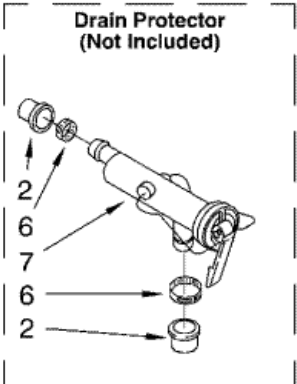

7MLSR5132JQ3 FLECHA HUECA

7MLSR5132JQ3 FLECHA HUECA

1	388952	BRAKE AND DRIVE TUBE (COMPLETE)
2	62658	RING, THRUST
3	91939	SEAL, OIL
4	356427	SEAL, DRIVE TUBE
5	356937	SPACER, DRIVE TUBE
6	64208	TUBE, BASKET DRIVE (INCLUDES ILLUS. 3, 4, 5 & 9)
7	64035	RING, RETAINING (S/P)
8	285438	SHOE, BRAKE
9	62703	``T`` BEARING, SPIN TUBE
10	285658	CAP, BRAKE SPRING (2) (S/P)
11	387806	SPRING, BRAKE
12	285658	SLEEVE, BRAKE SPRING (S/P)
13	661516	CAM, BRAKE RELEASE
14	63022	SLEEVE, CAM DESCONTINUADO
15	64194	DRIVER, BRAKE CAM
16	90368	RING, RETAINING
16	285208	LUBRICANT (S/P)

Distribuidor Autorizado

SurteRápido.com

Venta de Refacciones
Electrodomesticas

7MLSR5132JQ3 TRANSMISION

7MLSR5132JQ3 TRANSMISION

1	3360629	GEARCASE (COMPLETE)
2	285202	COVER, GEARCASE (S/P)
3	3349985	SEAL, GEARCASE COVER
4	285195	SEALER, GASKET (.20 FL. OZ.) (6 ML) (S/P)
5	285362	PINION, SPIN (INCLUDES ILLUS. 25)
6	356427	SEAL, SPIN PINION
7	389387	SHAFT, AGITATOR (COMPLETE) (S/P)
8	90369	RING, RETAINING (2)
9	62677	RETAINER, SPRING (2)
10	62676	SPRING, AGITATE (S/P)
11	285509	GEAR, AGITATE DESCONTINUADO
12	62619	WASHER, AGITATE GEAR (S/P)
13	285206	CAM FOLLOWER (INCLUDES 14)
14	285206	CAM, AGITATE (INCLUDES 13)
15	285509	SHAFT, AGITATOR DESCONTINUADO
16	62618	WASHER, CAM THRUST
17	285205	BEARING, THRUST (INCLUDES 18)
18	285205	BALL, BEARING (INCLUDES 17)
19	285515	BOTTOM AND PINION, GEARCASE (S/P)
20	3949116	BLOCK TAB, TERMINAL (S/P)
21	285352	SEAL, THRUST PLUG
22	3351614	SCREW, GEARCASE COVER MOUNTING (S/P)
23	285765	RING, RETAINING
24	285735	WASHER KIT, THRUST (S/P)
25	285362	GEAR, SPIN
26	388253	NEUTRAL ASSEMBLY
27	3949609	RACK, CONNECTING
28	62621	ACTUATOR, SHIFT
29	388815	WASHER, INTERMEDIATE (S/P)

7MLSR5132JQ3 SISTEMA AGUA

1	285442	CONNECTOR KIT, PLASTIC DRAIN HOSE (S/P)
2	285321	SLEEVE KIT, (CONTAINS 2 SLEEVES) (S/P)
3	285655	CLAMP, HOSE (S/P)
4	16272	CONNECTOR, STRAIGHT (S/P)
5	285320	SIPHON BREAK KIT (NOT INCLUDED) (S/P)
6	285655	CLAMP, HOSE (S/P)
7	367031	DRAIN PROTECTOR (NOT INCLUDED) (S/P)