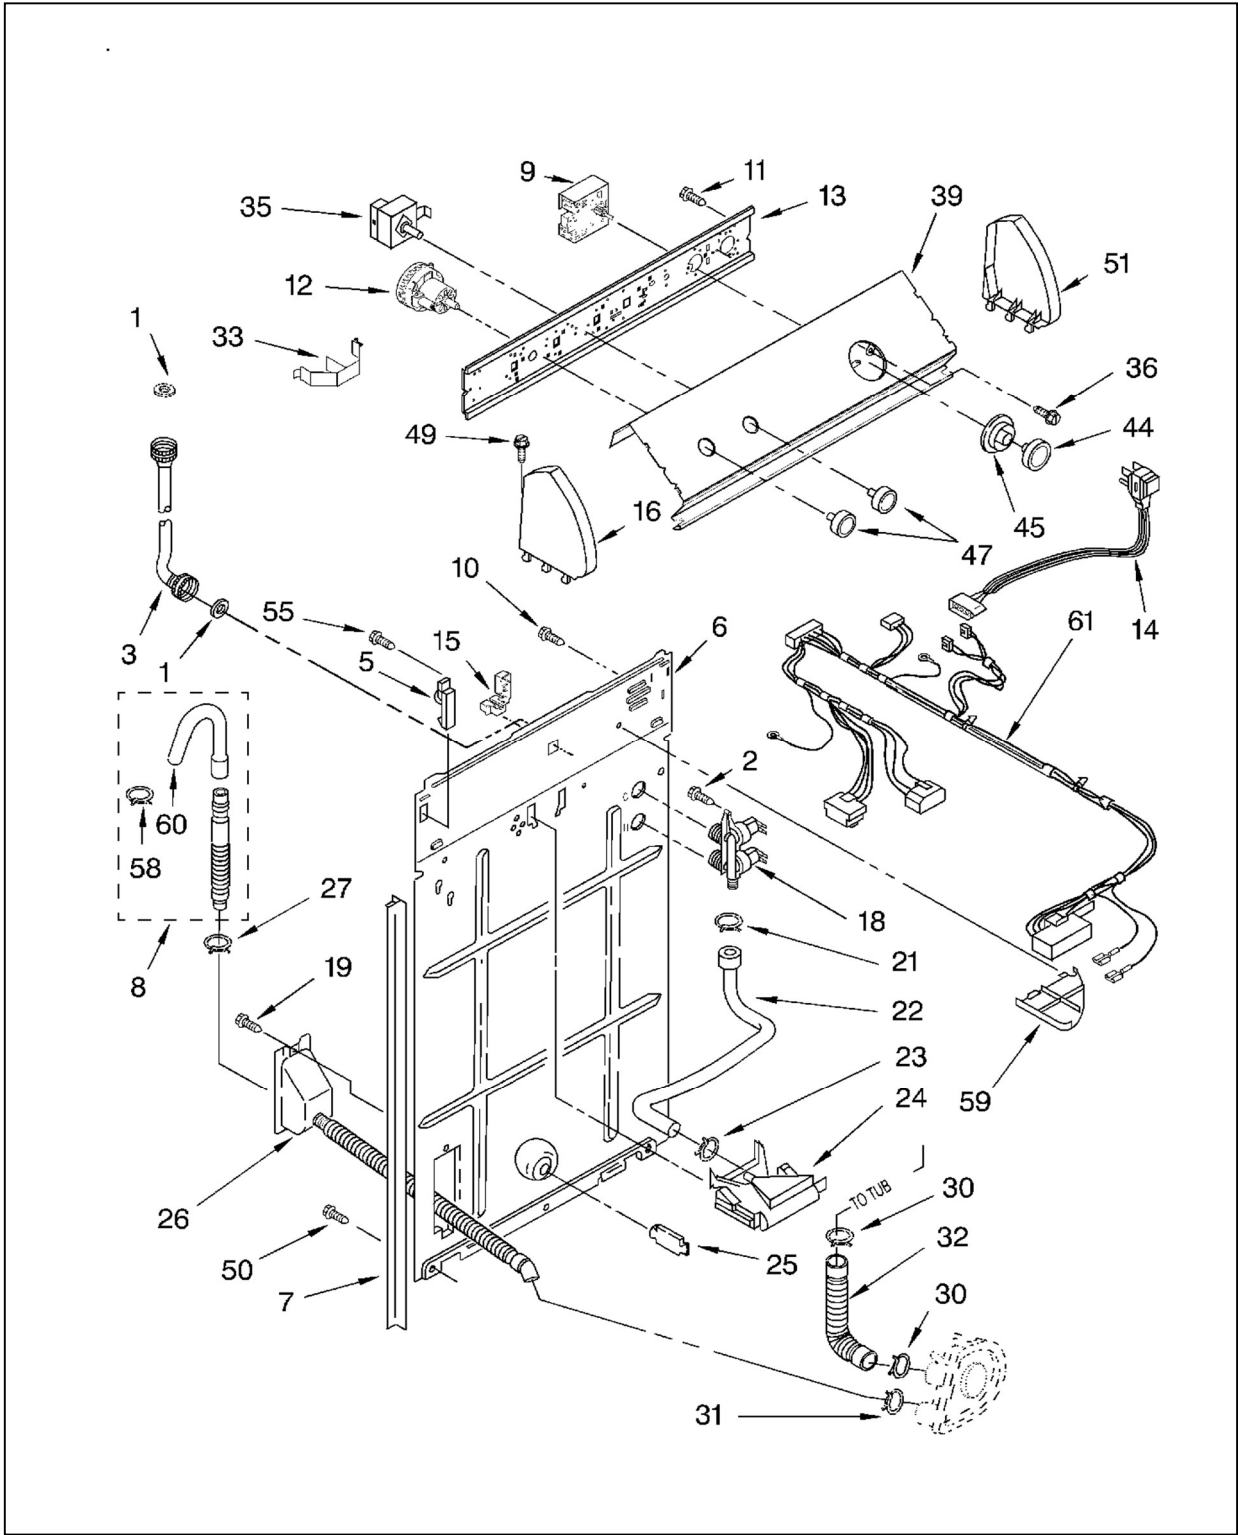

BENITO JUÁREZ #1500 GPE ZITON, CD. GUADALUPE NUEVO LEÓN TEL: 8183377999 Y 49
HORARIOS: LUNES A VIERNES 8:30 A 6:00 PM Y SÁBADOS DE 8:30 A 2:00 PM
WEB: www.denek.com