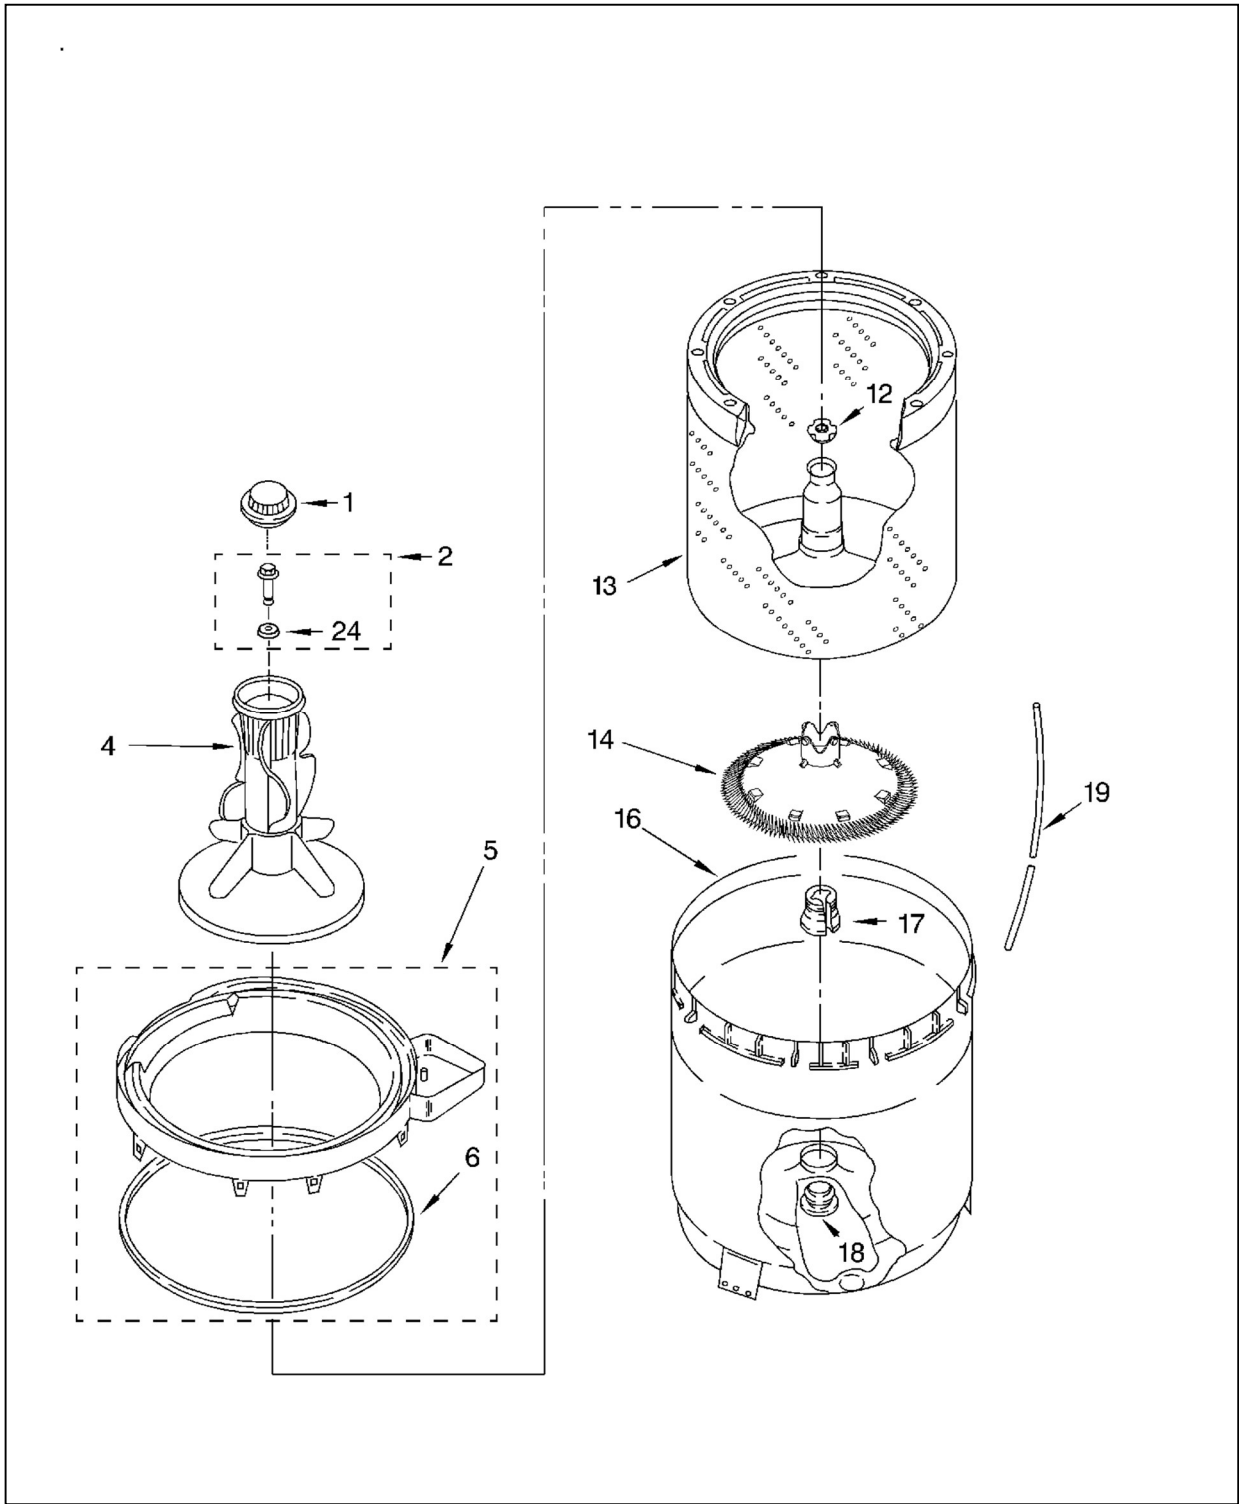

BENITO JUÁREZ #1500 GPE ZITON, CD. GUADALUPE NUEVO LEÓN TEL: 8183377999 Y 49
HORARIOS: LUNES A VIERNES 8:30 A 6:00 PM Y SÁBADOS DE 8:30 A 2:00 PM
WEB: www.denek.com