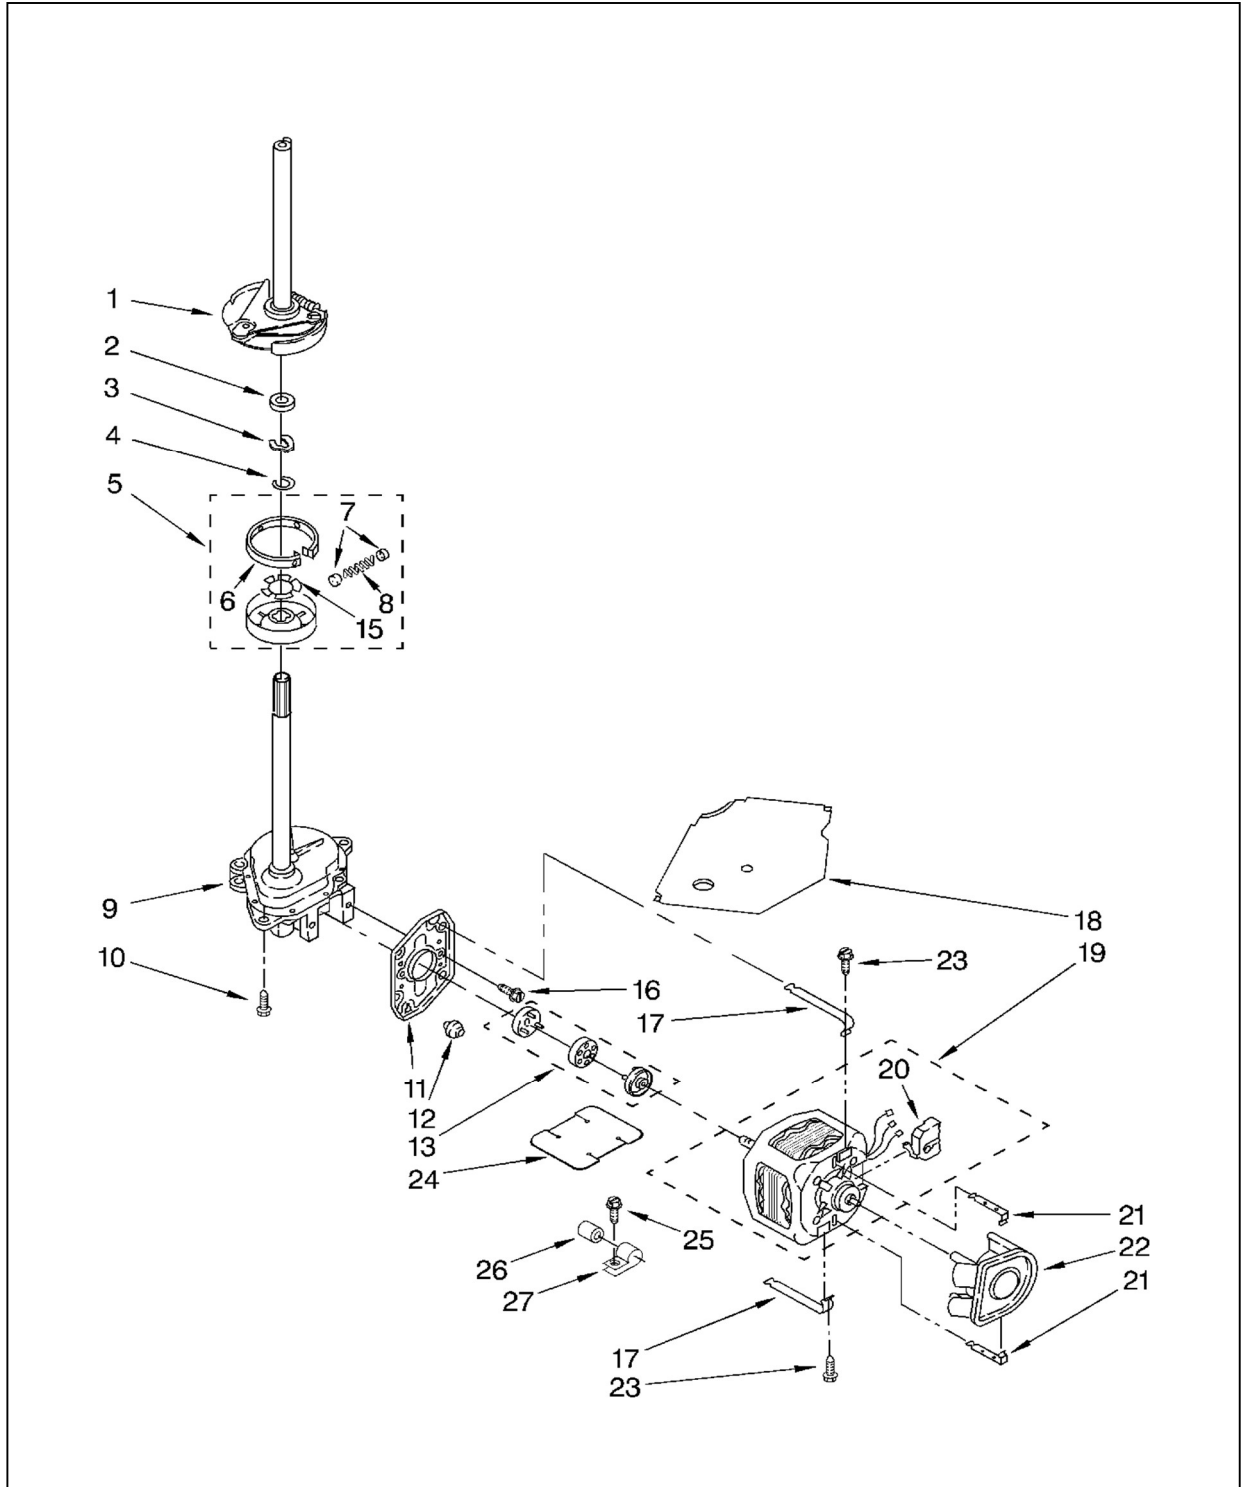

BENITO JUÁREZ #1500 GPE ZITON, CD. GUADALUPE NUEVO LEÓN TEL: 8183377999 Y 49
HORARIOS: LUNES A VIERNES 8:30 A 6:00 PM Y SÁBADOS DE 8:30 A 2:00 PM
WEB: www.denek.com