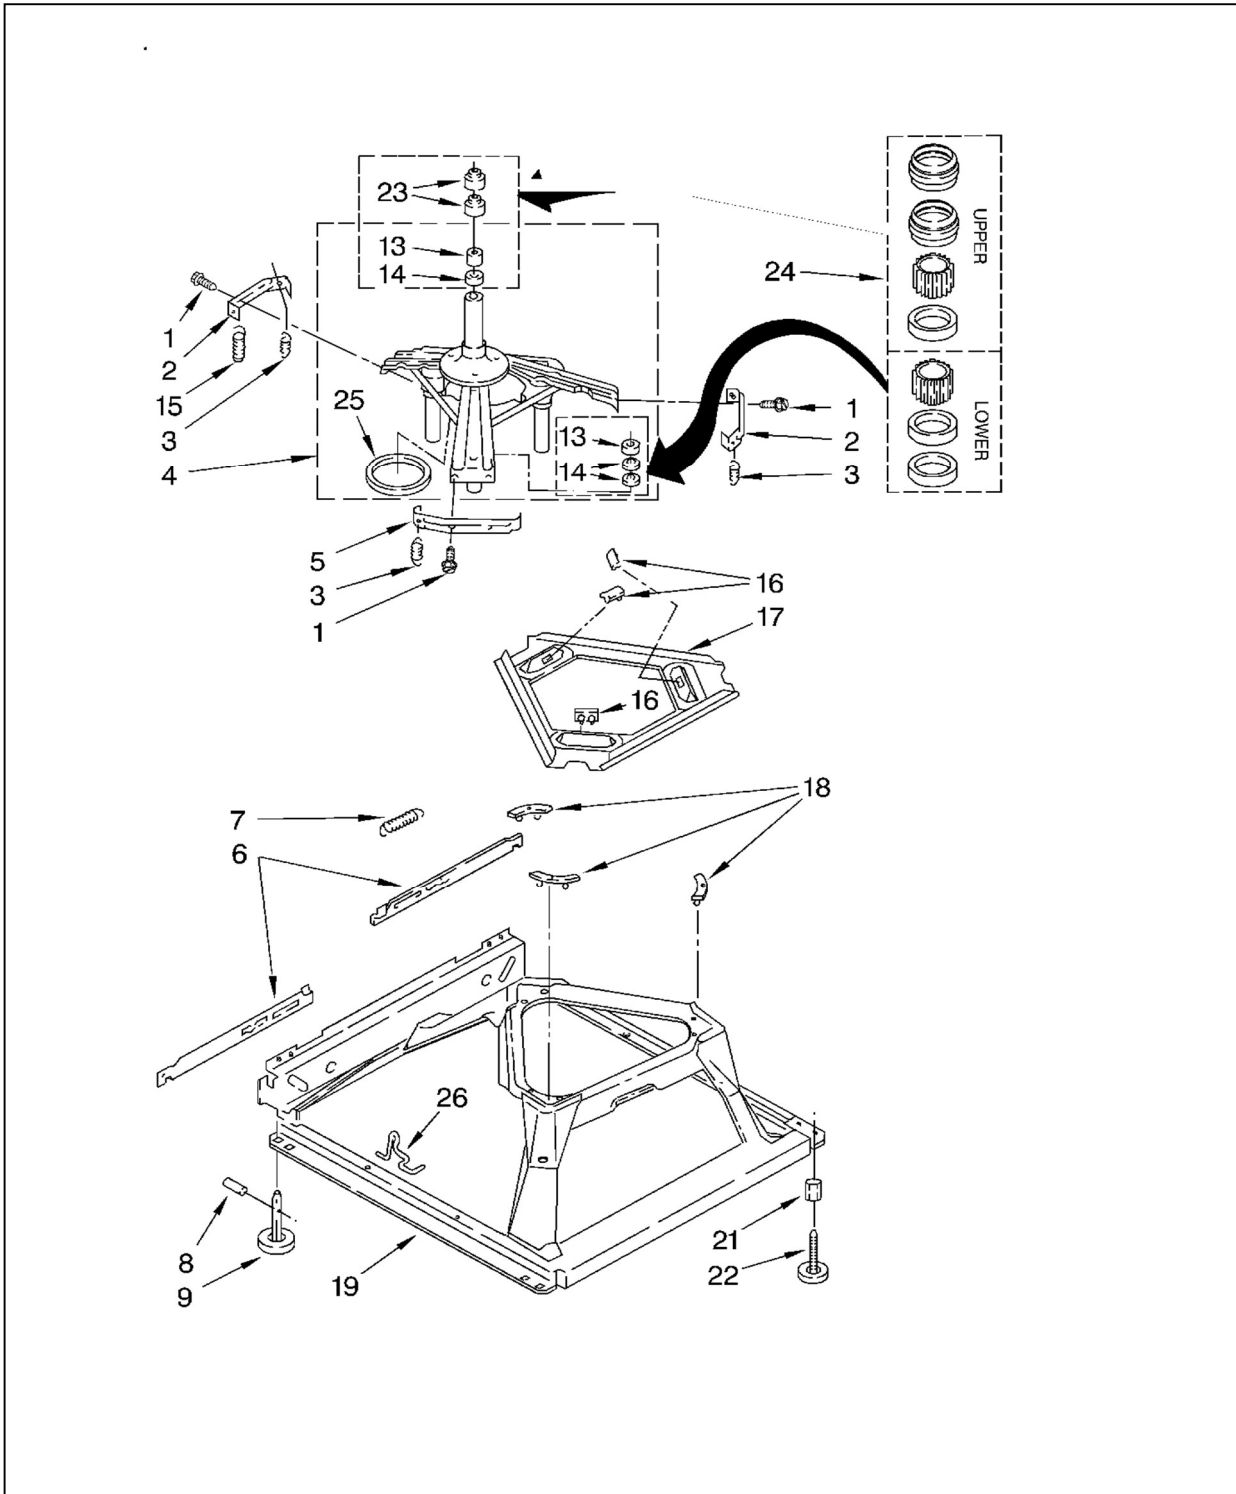

BENITO JUÁREZ #1500 GPE ZITON, CD. GUADALUPE NUEVO LEÓN TEL: 8183377999 Y 49
HORARIOS: LUNES A VIERNES 8:30 A 6:00 PM Y SÁBADOS DE 8:30 A 2:00 PM
WEB: www.denek.com