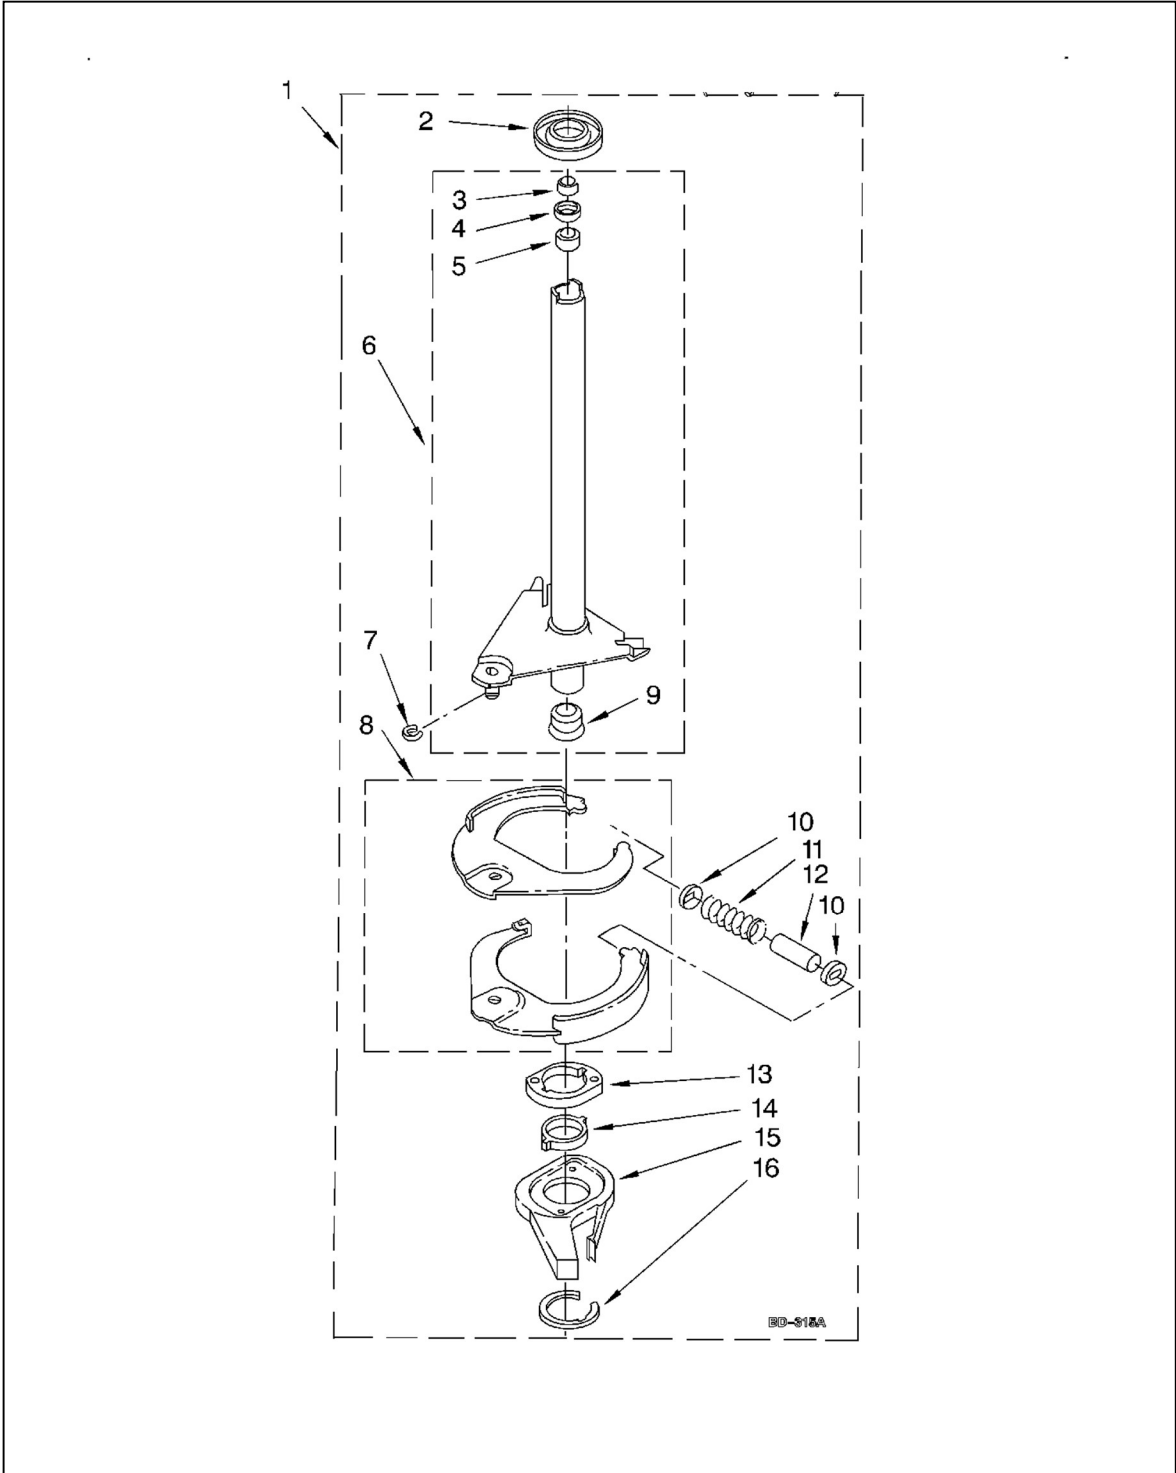

BENITO JUÁREZ #1500 GPE ZITON, CD. GUADALUPE NUEVO LEÓN TEL: 8183377999 Y 49
HORARIOS: LUNES A VIERNES 8:30 A 6:00 PM Y SÁBADOS DE 8:30 A 2:00 PM
WEB: www.denek.com

Marca		Whirlpool	
Capacidad		11 Kg	
Color		Blanco	
R e f	Descripción	C a n t	LSR6232JQ0
GABINETE			
2	Top	1	8274315
3	Spacer, Cabinet To Top	4	62750
4	Nut, Push-In	2	357213
5	Cabinet	1	63424
6	Clip, Top & Cabinet & Rear Panel	2	62780
8	Screw & Washer, Lid Switch	2	3356311
11	Switch, Lid	1	3949237
13	Screw, Lid Hinge Mounting	4	3351355
15	Hinge, Lid (L.H.)	1	54584
16	Hinge, Lid (R.H.)	1	54583
17	Bumper, Lid Hinge	1	19119
18	Bearing, Lid Hinge	2	21258
19	Lid	1	3361411
20	Strike, Lid Switch	1	358684
22	Bumper, Lid	2	9724509
28	Screw, 10-16 x 3/8	1	62863
31	Clip, Harness	1	90016
CONTROLES Y PANEL POSTERIOR			
1	Washer, Water Inlet Hose (1-1/16 x 5/8)	4	3976300
2	Screw, 8-18 x 1/2	0	9740848
3	Hose, Water Inlet (Blue Coupler)	1	3949374
	Hose, Water Inlet (Red Coupler)	1	3949375
5	Hinge, Console	2	387402
6	Panel, Rear	1	3357978
7	Pad, Rear Panel	1	62747
8	Hose, Drain (4 Ft.)	1	3951609
9	Timer, Control (60 Hz.) (Motor Not A Service Part)	1	3953146
10	Screw, Ground	1	3351614
11	Screw	1	90767
12	Switch, Water Level	1	3366849
13	Bracket, Control	1	3948608
14	Cord, Power	1	3948063
15	Strain Relief, Power Cord	1	3952821
16	Cap, End (L.H.)	1	8271365
18	Valve, Water Mixing	1	3952164
19	Screw, 10-24 x 3/8	2	90864
21	Clamp, Hose	1	370451