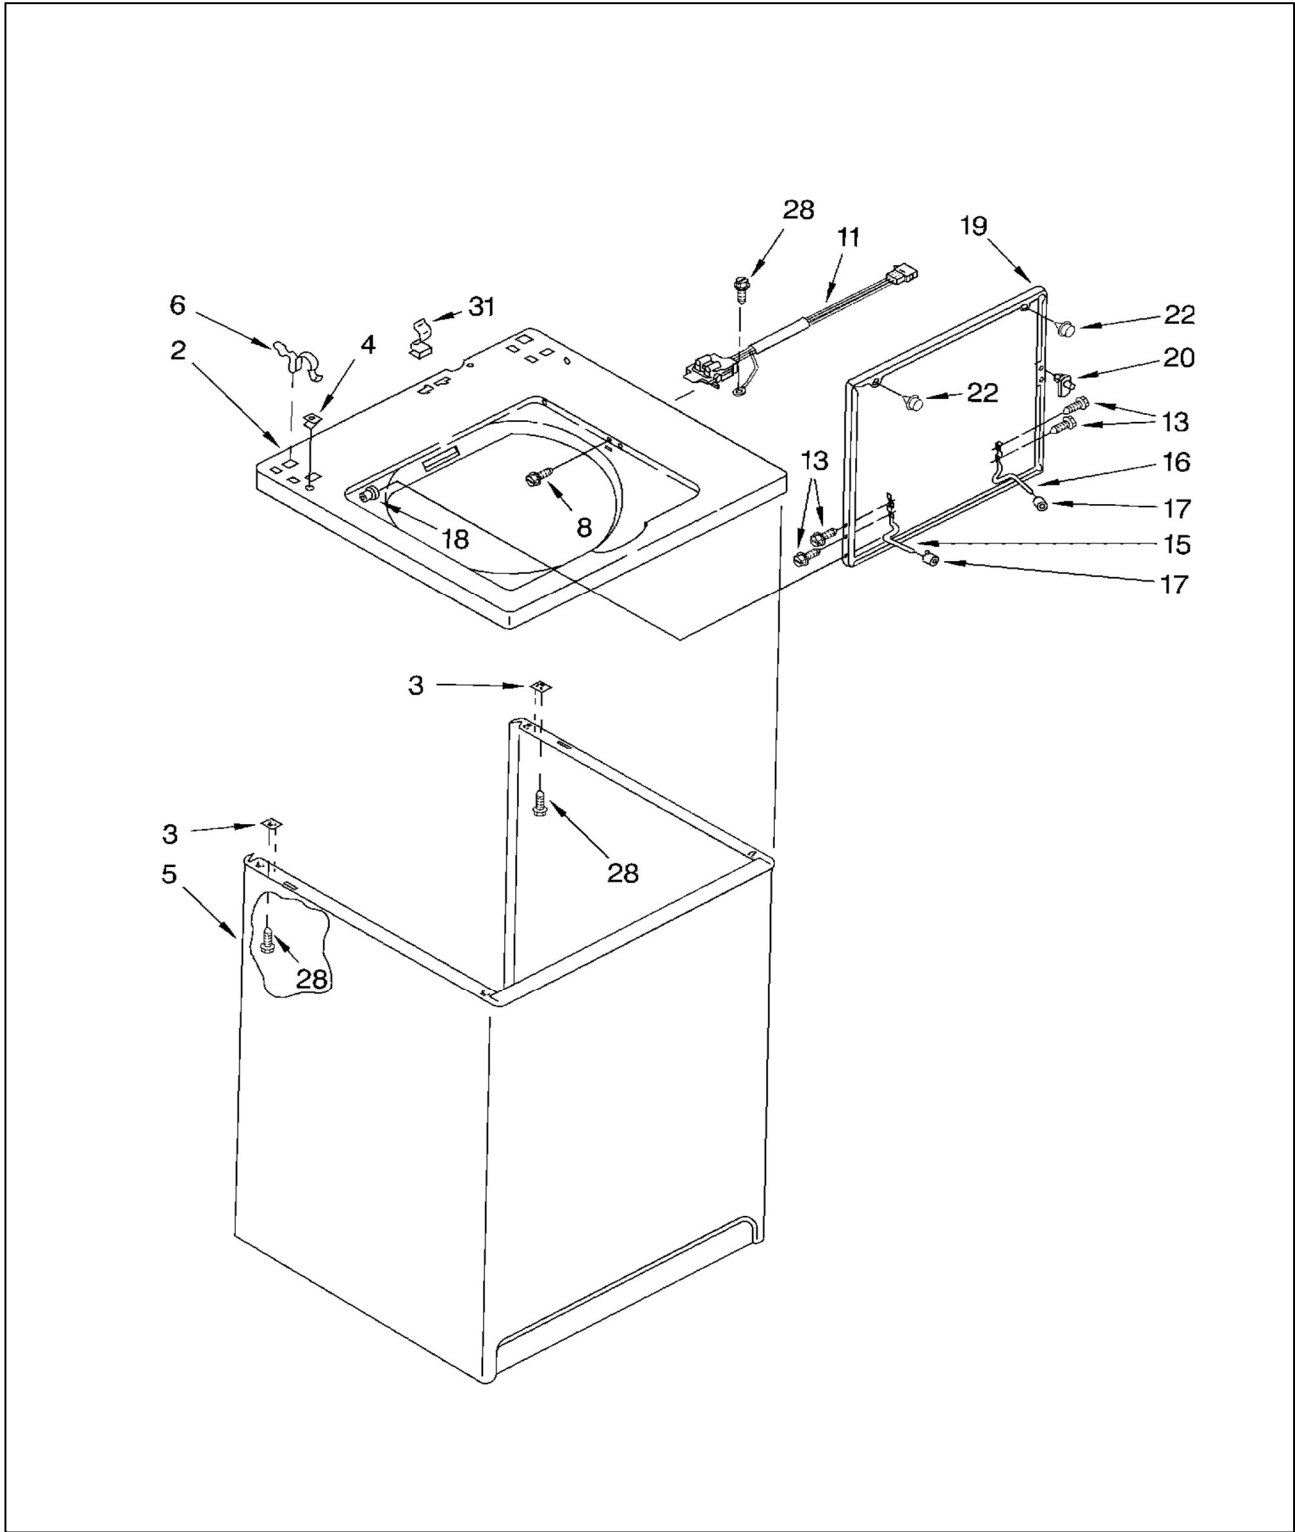

LAVADORA 7MLSR6232JQ0

BENITO JUÁREZ #1500 GPE ZITON, CD. GUADALUPE NUEVO LEÓN TEL: 8183377999 Y 49
HORARIOS: LUNES A VIERNES 8:30 A 6:00 PM Y SÁBADOS DE 8:30 A 2:00 PM
WEB: www.denek.com

LAVADORA 7MLSR6232JQ0

Marca		Whirlpool	
Capacidad		11 Kg	
Color		Blanco	
R e f	Descripción	C a n t	LSR6232JQ0
GABINETE			
2	Top	1	8274315
3	Spacer, Cabinet To Top	4	62750
4	Nut, Push-In	2	357213
5	Cabinet	1	63424
6	Clip, Top & Cabinet & Rear Panel	2	62780
8	Screw & Washer, Lid Switch	2	3356311
11	Switch, Lid	1	3949237
13	Screw, Lid Hinge Mounting	4	3351355
15	Hinge, Lid (L.H.)	1	54584
16	Hinge, Lid (R.H.)	1	54583
17	Bumper, Lid Hinge	1	19119
18	Bearing, Lid Hinge	2	21258
19	Lid	1	3361411
20	Strike, Lid Switch	1	358684
22	Bumper, Lid	2	9724509
28	Screw, 10-16 x 3/8	1	62863
31	Clip, Harness	1	90016
CONTROLES Y PANEL POSTERIOR			
1	Washer, Water Inlet Hose (1-1/16 x 5/8)	4	3976300
2	Screw, 8-18 x 1/2	0	9740848
3	Hose, Water Inlet (Blue Coupler)	1	3949374
	Hose, Water Inlet (Red Coupler)	1	3949375
5	Hinge, Console	2	387402
6	Panel, Rear	1	3357978
7	Pad, Rear Panel	1	62747
8	Hose, Drain (4 Ft.)	1	3951609
9	Timer, Control (60 Hz.) (Motor Not A Service Part)	1	3953146
10	Screw, Ground	1	3351614
11	Screw	1	90767
12	Switch, Water Level	1	3366849
13	Bracket, Control	1	3948608
14	Cord, Power	1	3948063
15	Strain Relief, Power Cord	1	3952821
16	Cap, End (L.H.)	1	8271365
18	Valve, Water Mixing	1	3952164
19	Screw, 10-24 x 3/8	2	90864
21	Clamp, Hose	1	370451