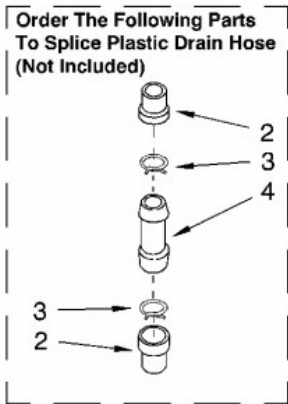

Lavadora Whirlpool 7MLSR623JT3

WATER SYSTEM			
1	Connector Kit, Plastic Drain Hose	1	285442
2	Sleeve Kit, (Contains 2 Sleeves)	1	285321
3	Clamp, Hose	1	285655
4	Connector, Straight	1	16272
5	Siphon Break Kit (Not Included)	1	285320
6	Clamp, Hose	1	285655
7	Drain Protector (Not Included)	1	367031