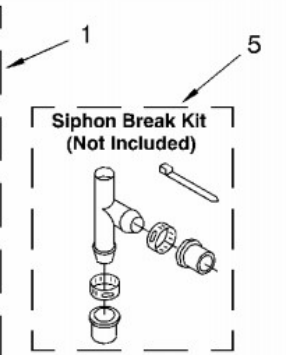

Lavadora Whirlpool 7MLSR623JT3

WATER SYSTEM			
1	Connector Kit, Plastic Drain Hose	1	285442
2	Sleeve Kit, (Contains 2 Sleeves)	1	285321
3	Clamp, Hose	1	285655
4	Connector, Straight	1	16272
5	Siphon Break Kit (Not Included)	1	285320
6	Clamp, Hose	1	285655
7	Drain Protector (Not Included)	1	367031