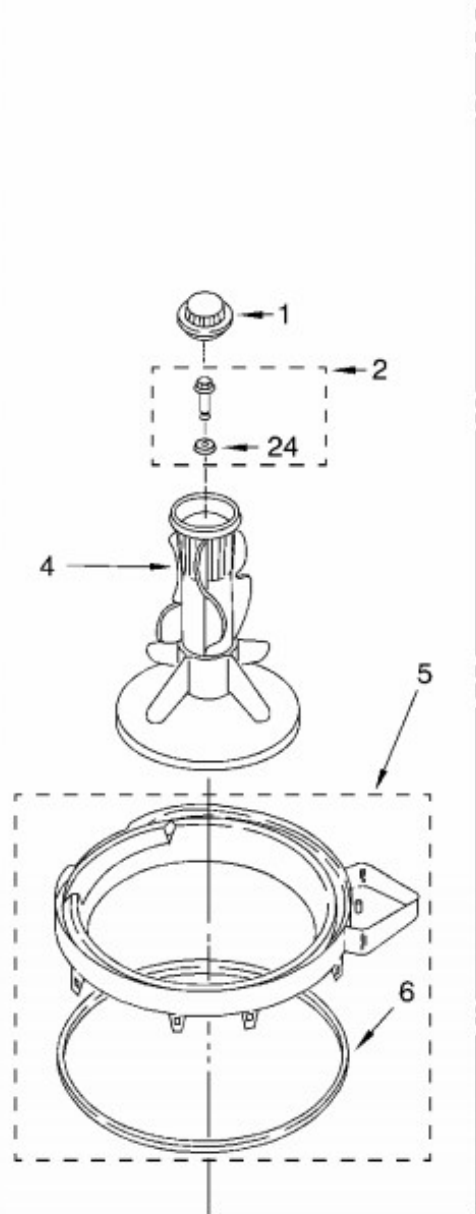

Lavadora Whirlpool 7MLSR6232JT3