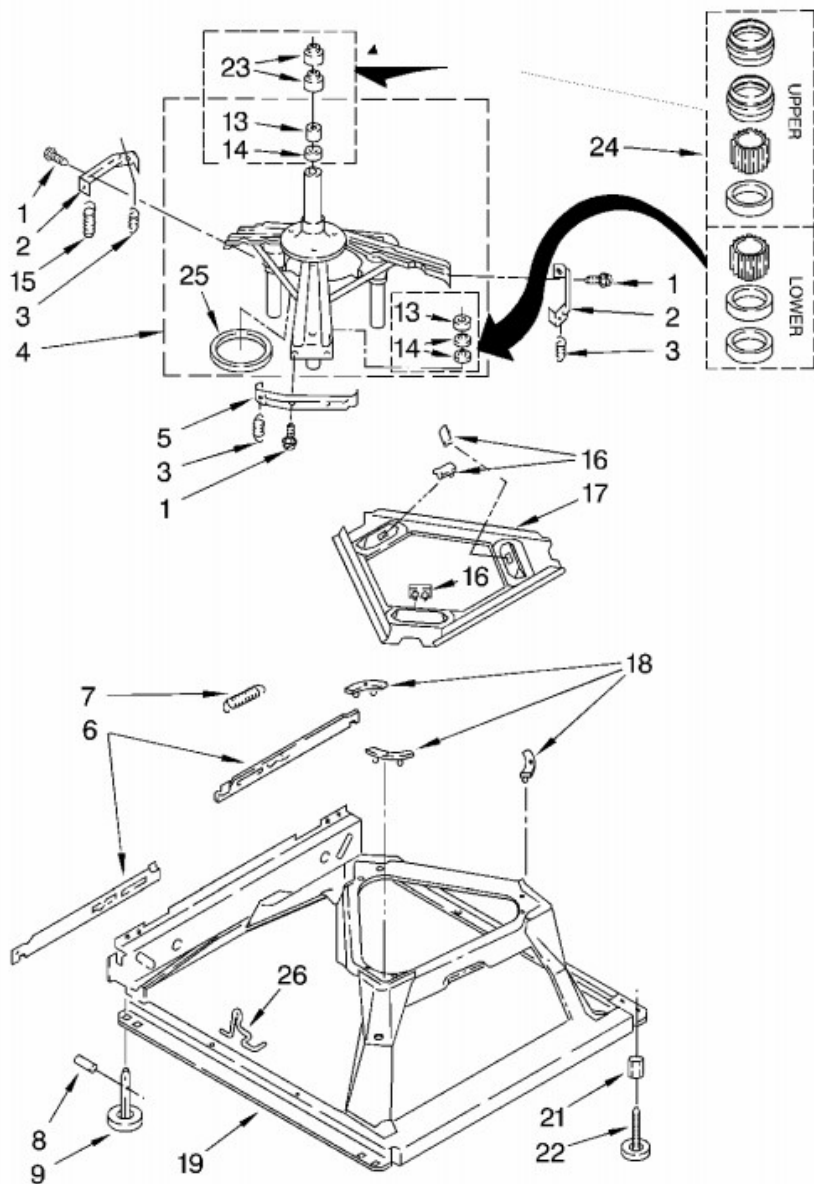

Lavadora Whirlpool 7MLSR623JT3