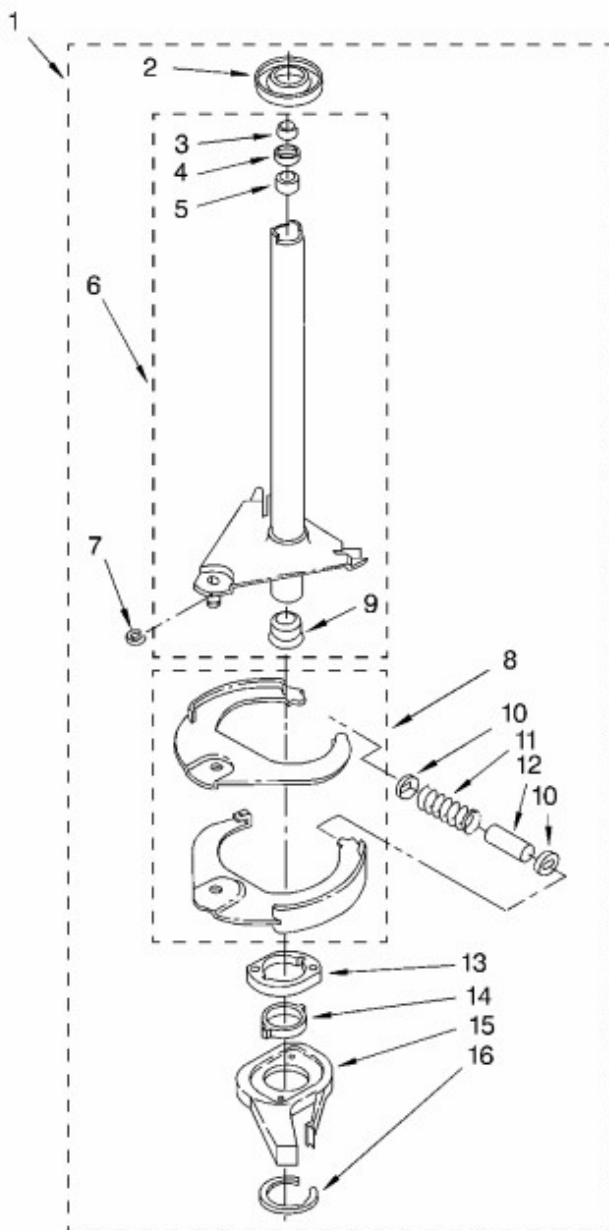

Lavadora Whirlpool 7MLSR623JT3