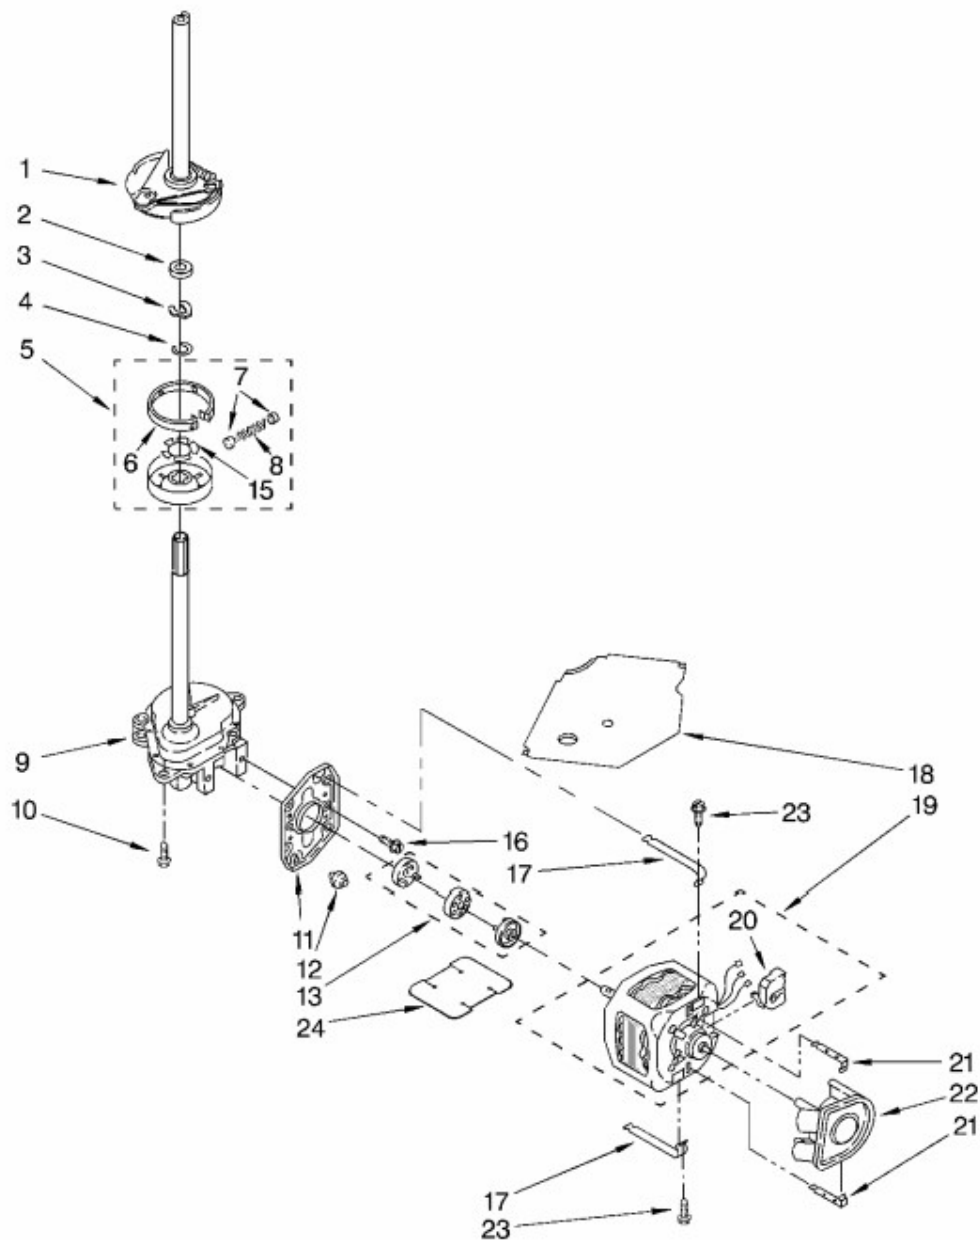

Lavadora Whirlpool 7MLSR6232JT3

<b>CONTROLS AND REAR PANEL</b>			
47	Knob, Control	1	8271348
49	Screw, 8-18 x 1.25 (Panel to Top)	1	388326
50	Screw, 10-16 x 3/8	1	9420601
51	Cap, End (R.H.)	1	8314851
58	Clamp, Drain Hose	1	3357331
59	Shield, Inlet Valve	1	8314879
60	Nozzle-Drain Hose	1	3357027
61	Wiring Harness (For Detail See Pages 9 & 10)	1	3956139

Lavadora Whirlpool 7MLSR6232JT3

Lavadora Whirlpool 7MLSR623JT3

AGITATOR, BASKET AND TUB		
1	Cap, Agitator	3355758
2	Screw & Washer (5/16-24 x 1)	285009
4	Agitator	63235
5	Tub Ring & Gasket	8528150
6	Gasket, Tub Ring	3976308
12	Nut, Spanner	21366
13	Basket & Balance Ring (Also Order 14)	3951989
14	Filter Plug	285868
16	Tub	63849
17	Block, Basket Drive	389140
18	Gasket, Centerpost	383727
19	Hose, Pressure Switch	353244
24	Washer	3949550

## Lavadora Whirlpool 7MLSR623JT3

BRAKE, CLUTCH, GEARCASE, MOTOR AND PUMP		
1	Brake & Drive Tube (Complete) (Refer to Page 11 For Further Break	285792
2	Washer, Spin Tube Thrust	63292
3	Ring, Spin Tube Support	62697
4	Ring, Retainer	285353
5	Clutch (Complete)	285785
6	Band & Lining, Clutch (Includes Illus. 7 & 8)	285790
7	Cap, Clutch Spring (2)	62646
8	Spring, Clutch	3946792
9	Gearcase (Complete) (Refer To Page 12 For Further Breakdown)	8532118
10	Screw, Gearcase To Base (3)	3400516
11	Plate, Motor Mount To Gearcase	62611
12	Grommet, Motor (4)	62691
13	Coupling, Motor & Isolation	285753
15	Clip, Anti-Rattle	3355454
16	Screw	3400516
17	Retainer, Motor (2)	3349637
18	Shield, Tub To Motor	3362316
19	Motor, Main Drive	389248
20	Switch, Main Drive Motor	3952056
21	Retainer, Pump (2)	8546127
22	Pump (Complete)	3363394
23	Screw, 10-16 x 5/8	273556
24	Shield, Motor	3946532