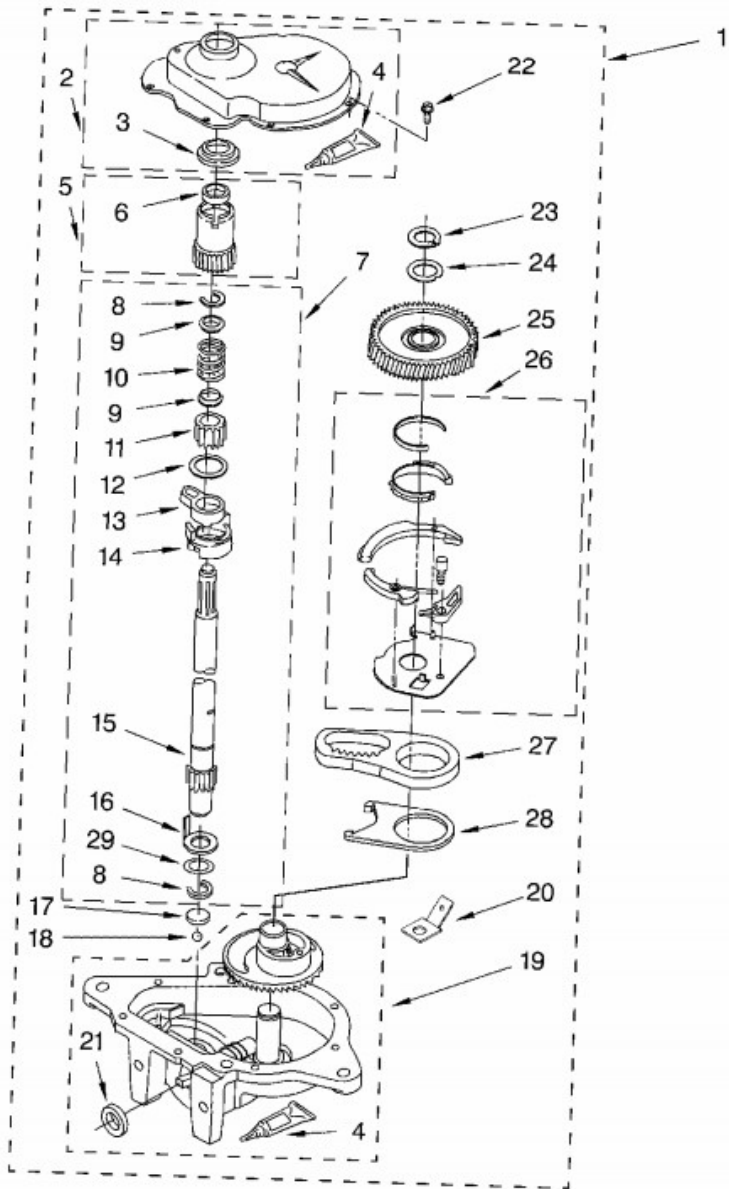

Lavadora Whirlpool 7MLSR6232JT3