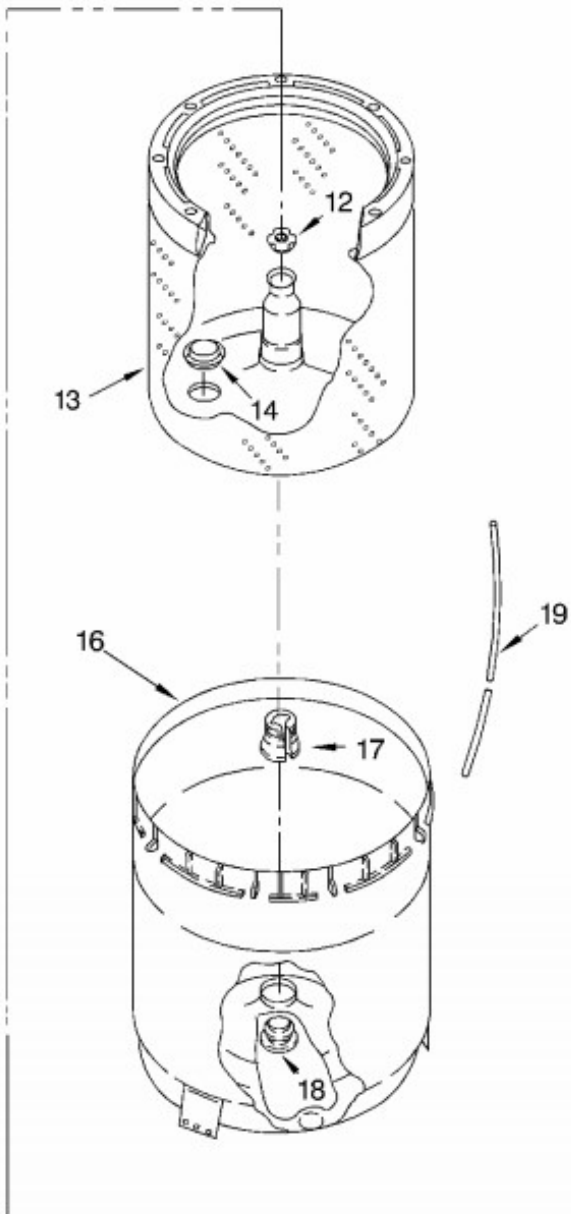

Lavadora Whirlpool 7MLSR6232JT3