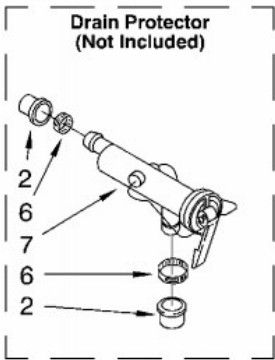

Lavadora Whirlpool 7MLSR623JT3

WATER SYSTEM			
1	Connector Kit, Plastic Drain Hose	1	285442
2	Sleeve Kit, (Contains 2 Sleeves)	1	285321
3	Clamp, Hose	1	285655
4	Connector, Straight	1	16272
5	Siphon Break Kit (Not Included)	1	285320
6	Clamp, Hose	1	285655
7	Drain Protector (Not Included)	1	367031