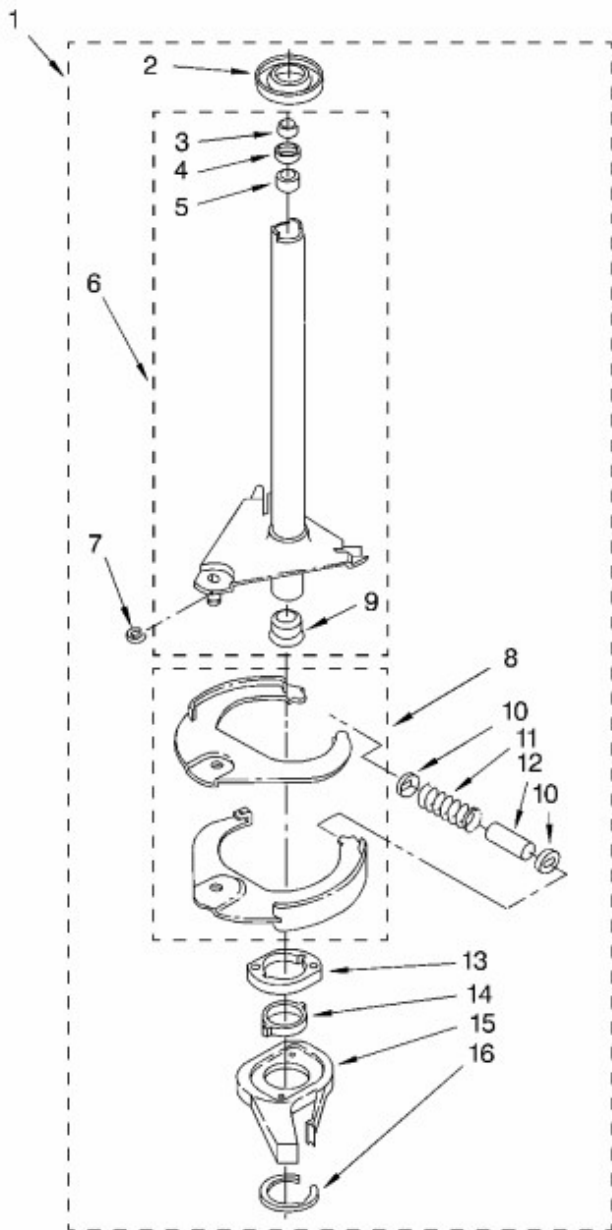

## Lavadora Whirlpool 7MLSR623JT4

<b>No. Ilus.</b>	<b>DESCRIPCIÓN</b>	<b>Cant.</b>	<b>No. de Parte</b>
<b>1</b>	Brake & Drive Tube (Complete)	k 1	285792
<b>2</b>	Washer, Spin Tube Thrust	1	63292
<b>3</b>	Ring, Spin Tube Support	1	62697
<b>4</b>	Ring, Retainer	1	285353
<b>5</b>	Clutch (Complete)	1	285785
<b>6</b>	Band & Lining, Clutch	1	285790
<b>7</b>	Cap, Clutch Spring (2)	2	62646
<b>8</b>	Spring, Clutch	1	3946792
<b>9</b>	Gearcase (Complete)	1	8532118
<b>10</b>	Screw, Gearcase To Base (3)	3	3400516
<b>11</b>	Plate, Motor Mount To Gearcase	1	62611
<b>12</b>	Grommet, Motor (4)	4	62691
<b>13</b>	Coupling, Motor & Isolation	1	285753
<b>15</b>	Clip, Anti-Rattle	1	3355454
<b>16</b>	Screw	1	3400516
<b>17</b>	Retainer, Motor (2)	2	3349637
<b>18</b>	Shield, Tub To Motor	1	3362316
<b>19</b>	Motor, Main Drive	1	389248
<b>20</b>	Switch, Main Drive Motor	1	3952056
<b>21</b>	Retainer, Pump (2)	2	8546127
<b>22</b>	Pump (Complete)	1	3363394
<b>23</b>	Screw, 10-16 x 5/8	1	273556
<b>24</b>	Shield, Motor	1	3946532

## Lavadora Whirlpool 7MLSR623JT4

<b>No. Ilus.</b>	<b>DESCRIPCIÓN</b>	<b>Cant.</b>	<b>No. de Parte</b>
<b>1</b>	Brake And Drive Tube (Complete)	1	285792
<b>2</b>	Ring, Thrust	1	62658
<b>3</b>	Seal, Oil	1	91939
<b>4</b>	Seal, Drive Tube	1	356427
<b>5</b>	Spacer, Drive Tube	1	356937
<b>6</b>	Tube, Basket Drive	1	64208
<b>7</b>	Ring, Retaining	1	64035
<b>8</b>	Shoe, Brake	1	285438
<b>9</b>	``T`` Bearing, Spin Tube	1	62703
<b>10</b>	Cap, Brake Spring (2)	2	285658
<b>11</b>	Spring, Brake	1	387806
<b>12</b>	Sleeve, Brake Spring	1	285658
<b>13</b>	Cam, Brake Release	1	661516
<b>14</b>	Sleeve, Cam	1	63022
<b>15</b>	Driver, Brake Cam	1	285790
<b>16</b>	Ring, Retaining	1	90368