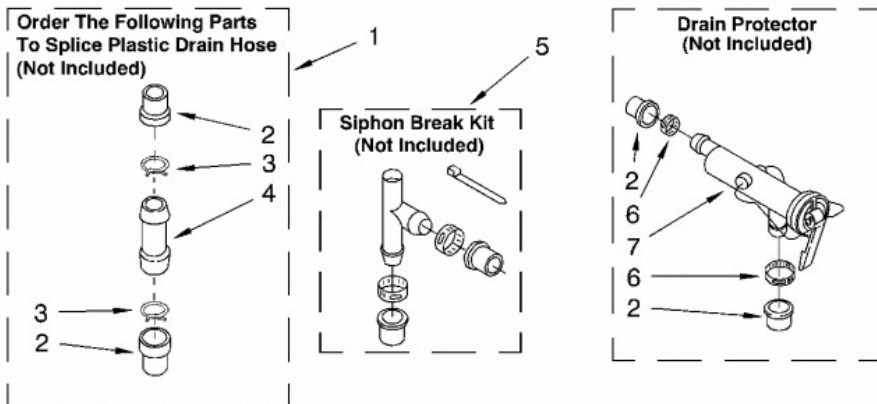

Lavadora Whirlpool 7MLSR6232JT4

No.Illus.	DESCRIPCIÓN	Cant.	No. de Parte
1	Connector Kit, Plastic Drain Hose	1	285442
2	Sleeve Kit, (Contains 2 Sleeves)	1	285321
3	Clamp, Hose	1	285655
4	Connector, Straight	1	16272
5	Siphon Break Kit (Not Included)	1	285320
6	Clamp, Hose	1	285655
7	Drain Protector (Not Included)	1	367031