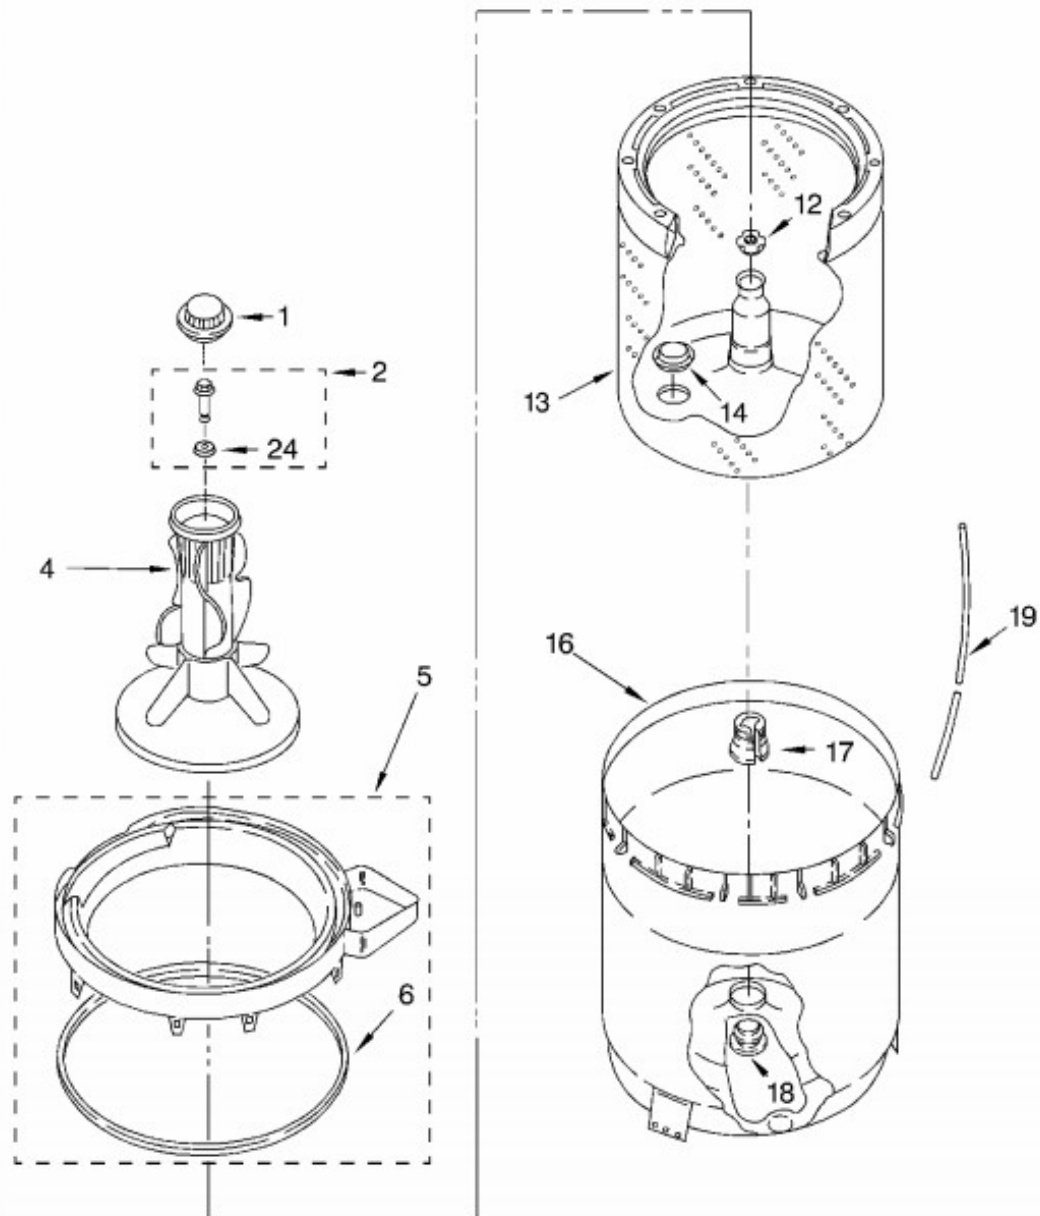

Lavadora Whirlpool 7MLSR6232JT4