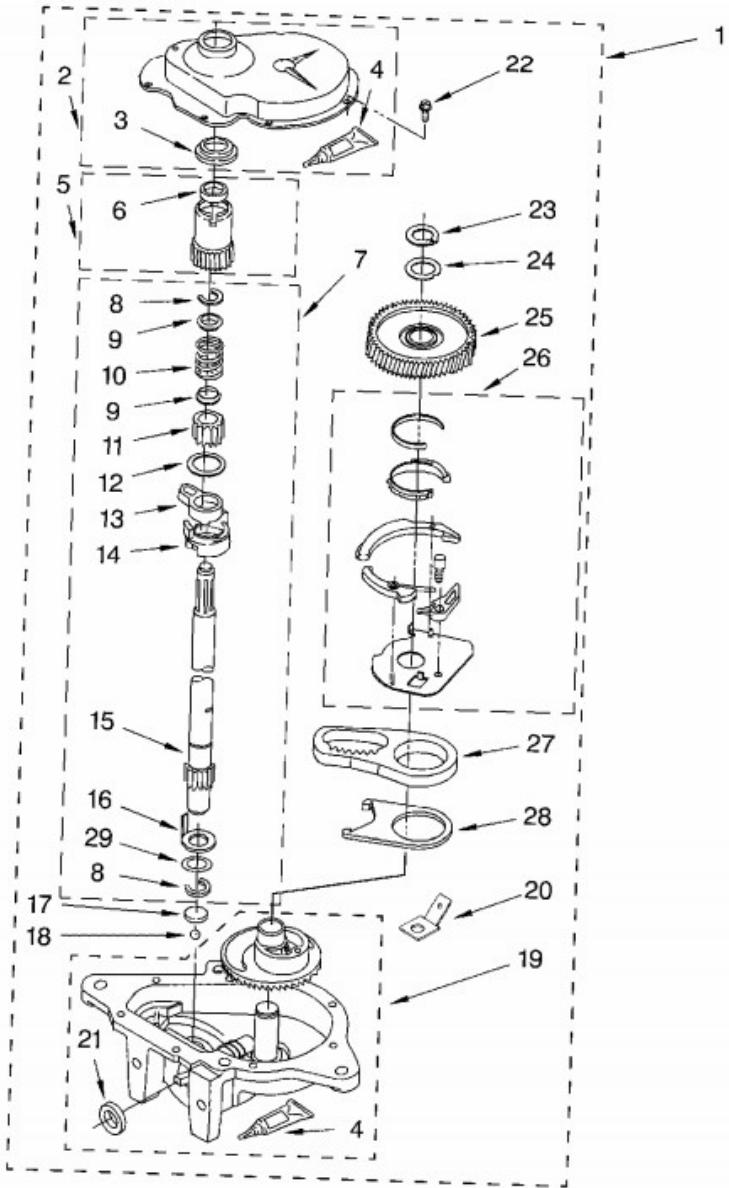

Lavadora Whirlpool 7MLSR6232JT4