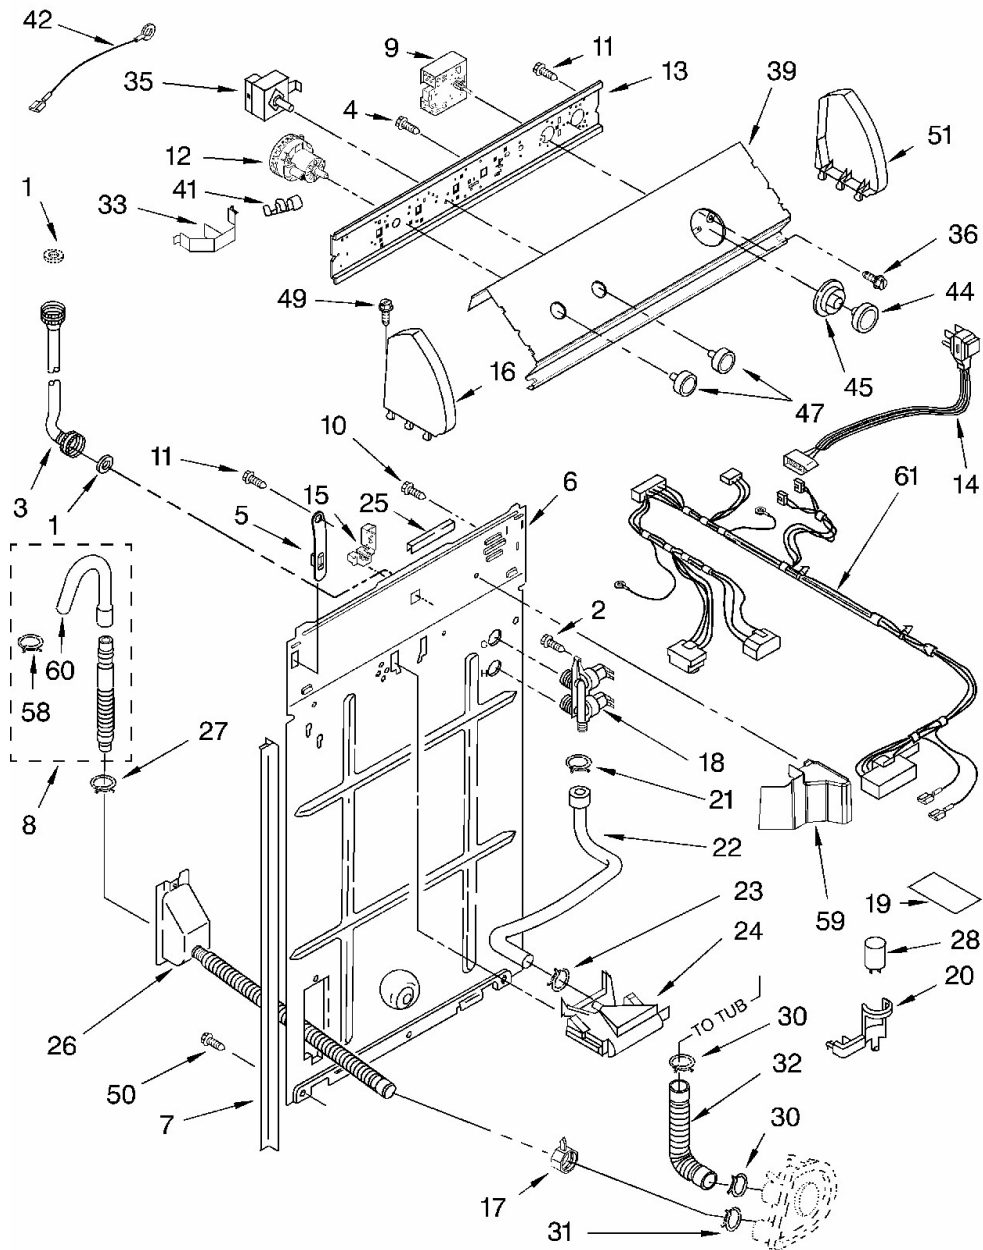

Distribuidor Autorizado

SurteRápido.com

Venta de Refacciones
Electrodomesticas

Lavadora Whirlpool 7MLSR6332KQ1

Distribuidor Autorizado

Venta de Refacciones
Electrodomesticas

Lavadora Whirlpool 7MLSR6332KQ1

No. Ilus.	DESCRIPCIÓN	No. de Parte
1	Washer, Water Inlet Hose (4)	16123
2	Screw, 8-18 x 1/2	9740848
3	Hose, Water Inlet (2) (Blue Coupler)	89503
	Hose, Water Inlet (2) (Red Coupler)	89503
4	Screw, Ground	3179795
5	Strap, Console (2)	8318255
6	Panel, Rear	8318405
7	Pad, Rear Panel	62747
8	Hose, Drain (4 Ft.)	285664
	Hose, Drain (9 Ft.) (Not Included)	285666
	Extension Drain-Hose (21 Inches)	285702
9	Timer, Control (60 Hz.)	3955489
10	Screw, Ground	3351614
11	Screw, 8-18 x 3/8	90767
12	Switch, Water Level	3366849
13	Bracket, Control	3948608
14	Cord, Power (Includes No.15)	8532158
15	Strain Relief, Power Cord	285777
16	Cap, End (L.H.)	279962
17	Clamp, Hose	3976395
18	Valve, Water Mixing	3952164
19	Shield, Capacitor	3976286
20	Clip, Capacitor	8318201
21	Clamp, Hose	596669
22	Hose, Vacuum Break	3357328
23	Clamp, Hose	596669
24	Break, Vacuum	3360977

<u>No. Ilus.</u>	<u>DESCRIPCIÓN</u>	<u>No. de Parte</u>
1	Cap, Agitator	3355758
2	Screw & Washer (5/16-24 x 1)	285009
3	Clothes Mover	3348752
4	Agitator	3347288
5	Tub Ring & Gasket	8528150
6	Gasket, Tub Ring	3976308
9	Cam, Driven	285746
10	Dog, Agitator Clutch	285751
11	Bearing, Cam Driven	3363661
12	Nut, Spanner	21366
13	Basket & Balance Ring	3951989
14	Filter Plug	285868
16	Tub	63849
17	Block, Basket Drive	389140
18	Gasket, Centerpost	383727
19	Hose, Pressure	353244
20	Agitator (Complete)	285565
22	Spacer-Thrust Switch	285587
23	Cap, Barrier	285551
24	Seal-Inner Cap	3348855
26	Washer	3949550