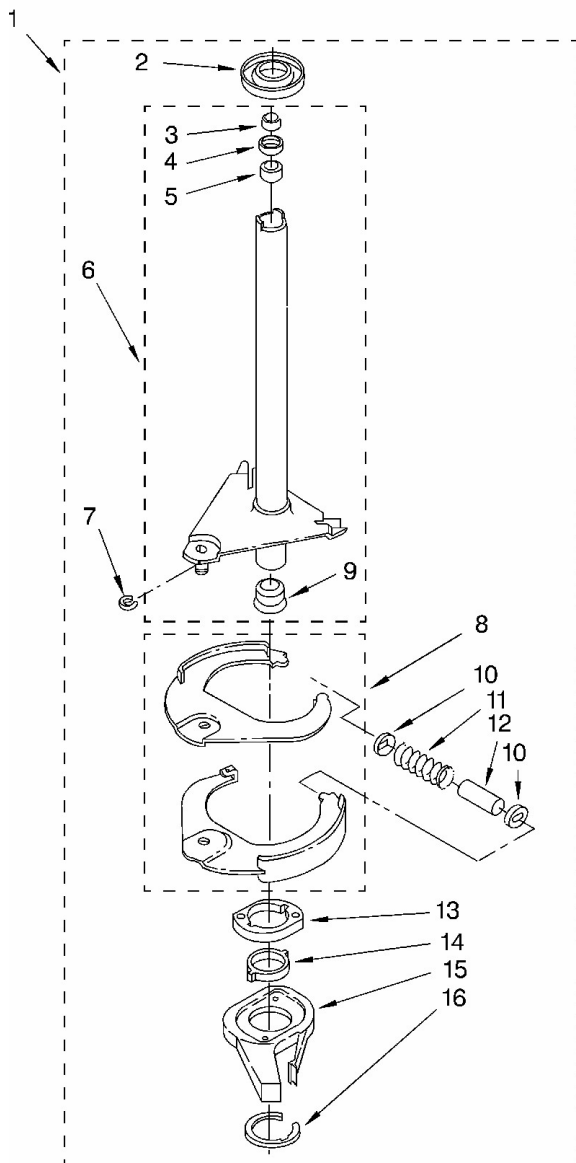

Distribuidor Autorizado

SurteRápido.com

Venta de Refacciones
Electrodomesticas

Lavadora Whirlpool 7MLSR6332KQ1

No. Ilus.	DESCRIPCIÓN	No. de Parte
1	Clip, Harness	3349557
2	Clip, Harness	388498
3	Clip, Harness	8528351
4	Clip, Harness	3348535
5	Clip, Harness	90016
6	Clip, Harness	8281256
7	Retainer, (Suds Models)	389379
8	Timer, Block Disconnect (White)	352090
9	Timer, Block Disconnect (Black)	352089
10	Receptacle, Terminal (3-Way)	62889
11	Plug, Terminal (3-Way)	353424
12	Block, Disconnect	62505
13	Block, Disconnect (Motor 3 Speed)	3348075
14	Block, Disconnect (Use Term. 352088)	3347243
15	Protector	63523
16	Connector (2-Way)	717252
17	Plug, Terminal (4-Way)	387566
18	Clip, Harness	3352944
19	Block, Disconnect (12-Way)	3390423
20	Receptacle (6-Way) (Use Term. 94613)	3347730
21	Plug, Terminal (12-Way)	388818
22	Timer, Block Disconnect	3369366
23	Connector, Etc	3349494
24	Connector, Relay (Use Term. 308569)	60687
25	E.T.C. Control	3955728
26	Connector (T.P.A.)(Lid Switch)	3948617
27	Connector (Pressure Switch)	3360056
28	Block, Connector (Cold Valve)	3354925
29	Block, Connector (Hot Valve)	3354926
30	Connector (T.P.A.) (6-Circuit)	3948615

Distribuidor Autorizado

SurteRápido.com

Venta de Refacciones
Electrodomesticas

Lavadora Whirlpool 7MLSR6332KQ1