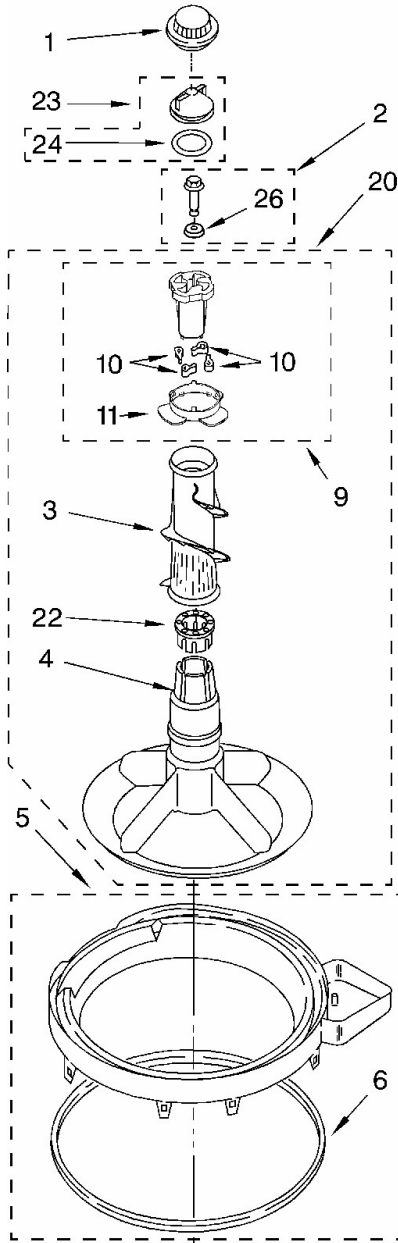

Distribuidor Autorizado

SurteRápido.com

Venta de Refacciones
Electrodomesticas

Lavadora Whirlpool 7MLSR6332KQ1

Distribuidor Autorizado

SurteRápido.com

Venta de Refacciones
Electrodomesticas

Lavadora Whirlpool 7MLSR6332KQ1

<u>No. Ilus.</u>	<u>DESCRIPCIÓN</u>	<u>No. de Parte</u>
1	Cap, Agitator	3355758
2	Screw & Washer (5/16-24 x 1)	285009
3	Clothes Mover	3348752
4	Agitator	3347288
5	Tub Ring & Gasket	8528150
6	Gasket, Tub Ring	3976308
9	Cam, Driven	285746
10	Dog, Agitator Clutch	285751
11	Bearing, Cam Driven	3363661
12	Nut, Spanner	21366
13	Basket & Balance Ring	3951989
14	Filter Plug	285868
16	Tub	63849
17	Block, Basket Drive	389140
18	Gasket, Centerpost	383727
19	Hose, Pressure	353244
20	Agitator (Complete)	285565
22	Spacer-Thrust Switch	285587
23	Cap, Barrier	285551
24	Seal-Inner Cap	3348855
26	Washer	3949550