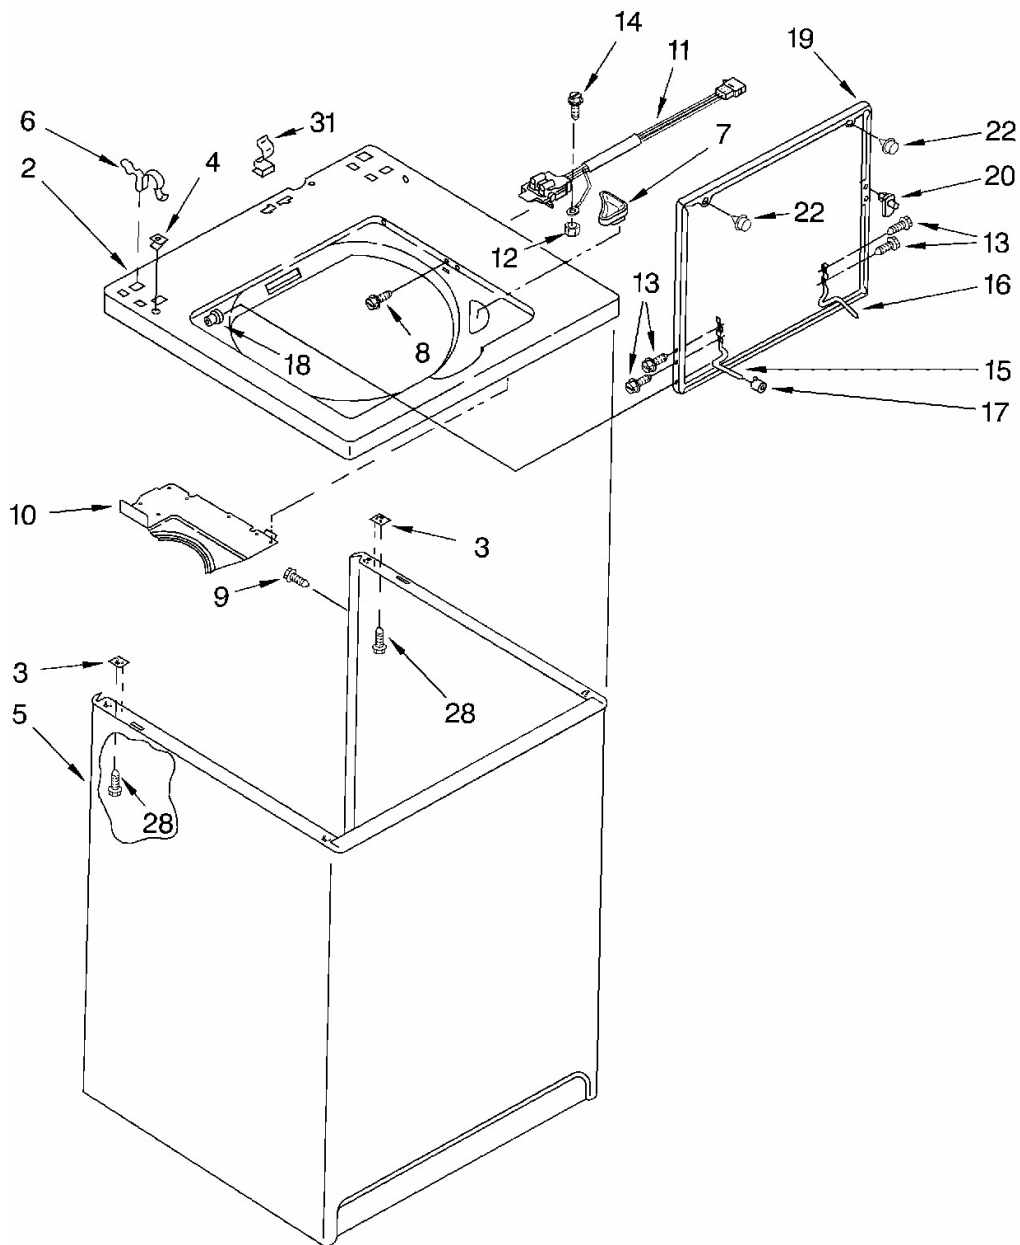

Distribuidor Autorizado

SurteRápido.com

Venta de Refacciones
Electrodomesticas

Lavadora Whirlpool 7MLSR6332KQ1

Distribuidor Autorizado

SurteRápido.com

Venta de Refacciones
Electrodomesticas

Lavadora Whirlpool 7MLSR6332KQ1

No.Ilus.	DESCRIPCIÓN	No. de Parte
2	Top	8271378
3	Spacer, Cabinet To Top (4)	62750
4	Nut, Push-In (2)	357213
5	Cabinet	63424
6	Clip, Top & Cabinet & Rear Panel (2)	62780
7	Dispenser, Bleach	3362952
8	Screw & Washer, Lid Switch (2)	3356311
9	Screw, 10-16 x 1/2	308685
10	Shield, Lid Switch	3950994
11	Switch, Lid	3950298
12	Nut, Hex	680762
13	Screw, Lid Hinge Mounting (4)	355274
14	Screw, 10-24 x 3/8	3351614
15	Hinge, Lid (L.H.)	54584
16	Hinge, Lid (R.H.)	91770
17	Bumper, Lid Hinge	19119
18	Bearing, Lid Hinge (2)	21258
19	Lid	285932
20	Strike, Lid Switch	358684
22	Bumper, Lid (2)	9724509
28	Screw, 10-16 x 3/8	9420601
31	Clip, Harness	90016