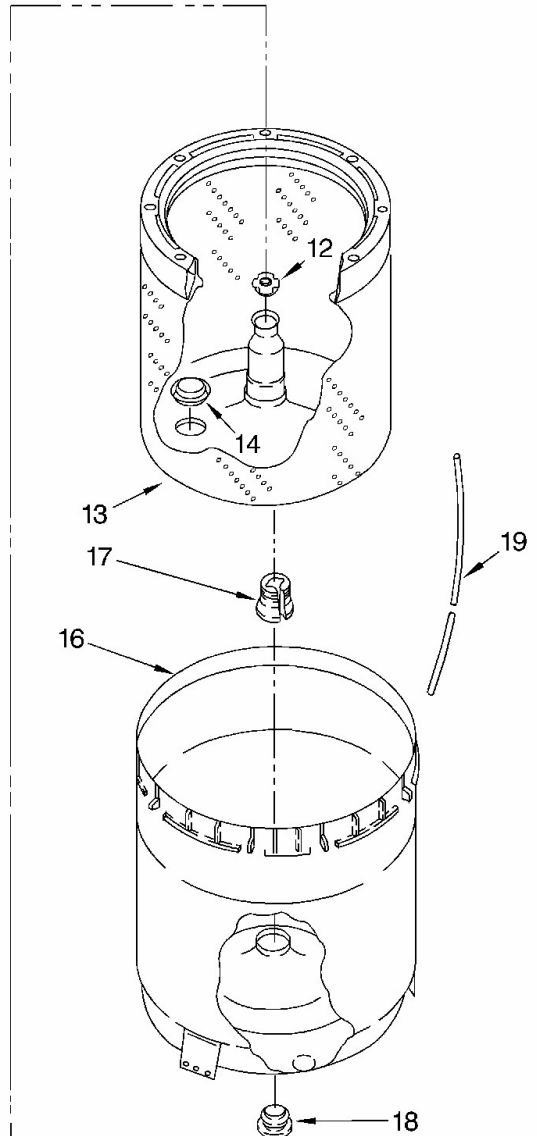

Distribuidor Autorizado

SurteRápido.com

Venta de Refacciones
Electrodomesticas

Lavadora Whirlpool 7MLSR6332KQ1

Distribuidor Autorizado

SurteRápido.com

Venta de Refacciones
Electrodomesticas

Lavadora Whirlpool 7MLSR6332KQ1

<u>No. Ilus.</u>	<u>DESCRIPCIÓN</u>	<u>No. de Parte</u>
1	Cap, Agitator	3355758
2	Screw & Washer (5/16-24 x 1)	285009
3	Clothes Mover	3348752
4	Agitator	3347288
5	Tub Ring & Gasket	8528150
6	Gasket, Tub Ring	3976308
9	Cam, Driven	285746
10	Dog, Agitator Clutch	285751
11	Bearing, Cam Driven	3363661
12	Nut, Spanner	21366
13	Basket & Balance Ring	3951989
14	Filter Plug	285868
16	Tub	63849
17	Block, Basket Drive	389140
18	Gasket, Centerpost	383727
19	Hose, Pressure	353244
20	Agitator (Complete)	285565
22	Spacer-Thrust Switch	285587
23	Cap, Barrier	285551
24	Seal-Inner Cap	3348855
26	Washer	3949550