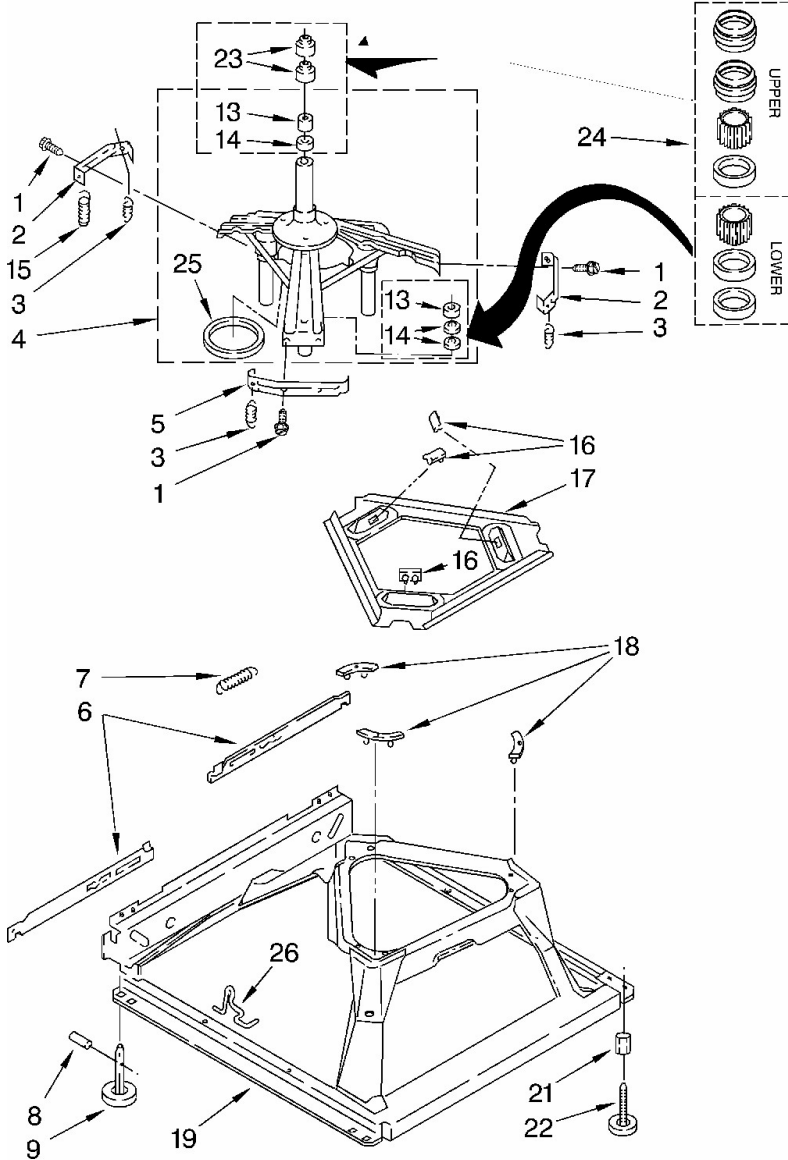

Distribuidor Autorizado

SurteRápido.com

Venta de Refacciones
Electrodomesticas

Lavadora Whirlpool 7MLSR6332KQ1

Distribuidor Autorizado

SurteRápido.com

Venta de Refacciones
Electrodomesticas

Lavadora Whirlpool 7MLSR6332KQ1

<u>No.Illus.</u>	<u>DESCRIPCIÓN</u>	<u>No. de Parte</u>
1	Screw, Bracket Mounting (10-32 x 5/8)	3400076
2	Bracket, Spring Outer (2)	64067
3	Spring Suspension,(3)	63907
4	Support & Brake, Tub	3362087
5	Bracket, Spring Outer (L.F.)	64065
6	Link, Leveling Mechanism (2)	63466
7	Spring, Leveling Mechanism	8316845
8	Pin, Knurled	62837
9	Foot, Rear (2)	285244
13	Bearing, Centerpost (2)	359398
14	Seal, Centerpost (3)	359449
15	Spring, Counterweight	388492
16	Pad, Plate	285219
17	Plate, Suspension (Includes Illus. 16)	3946509
18	Pad, Base	285744
19	Base Assembly(6, 7, 8, 9, 16, 17 18,26)	285771
21	Nut, Lock (3/8-16) (2)	3359452
22	Foot, Front (2)	389102
23	Seal, Centerpost (2)	356934
24	Centerpost Bearing Kit (In 13, 14 & 23)	285203
25	Ring, Sound Deadening	63134
26	Retainer, Suspension Spring	63806