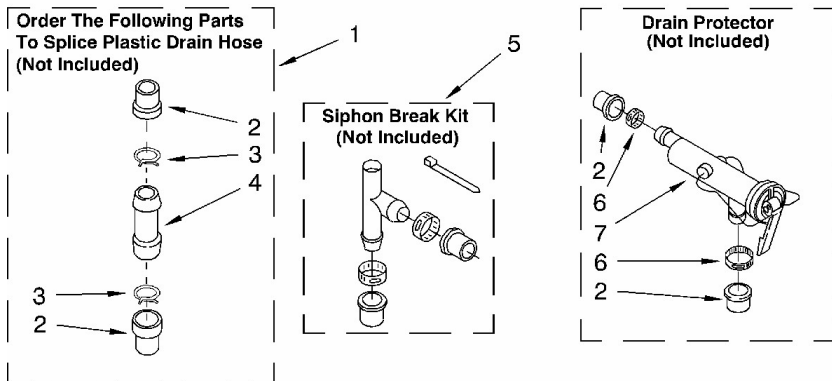

Distribuidor Autorizado

SurteRápido.com

Venta de Refacciones
Electrodomesticas

Lavadora Whirlpool 7MLSR6332KQ1

No. Ilus.	DESCRIPCIÓN	No. de Parte
1	Connector Kit, Plastic Drain Hose	285442
2	Sleeve Kit, (Contains 2 Sleeves)	285321
3	Clamp, Hose	370447
4	Connector, Straight	16272
5	Siphon Break Kit (Not Included)	285320
6	Clamp, Hose	65349
7	Drain Protector (Not Included)	367031