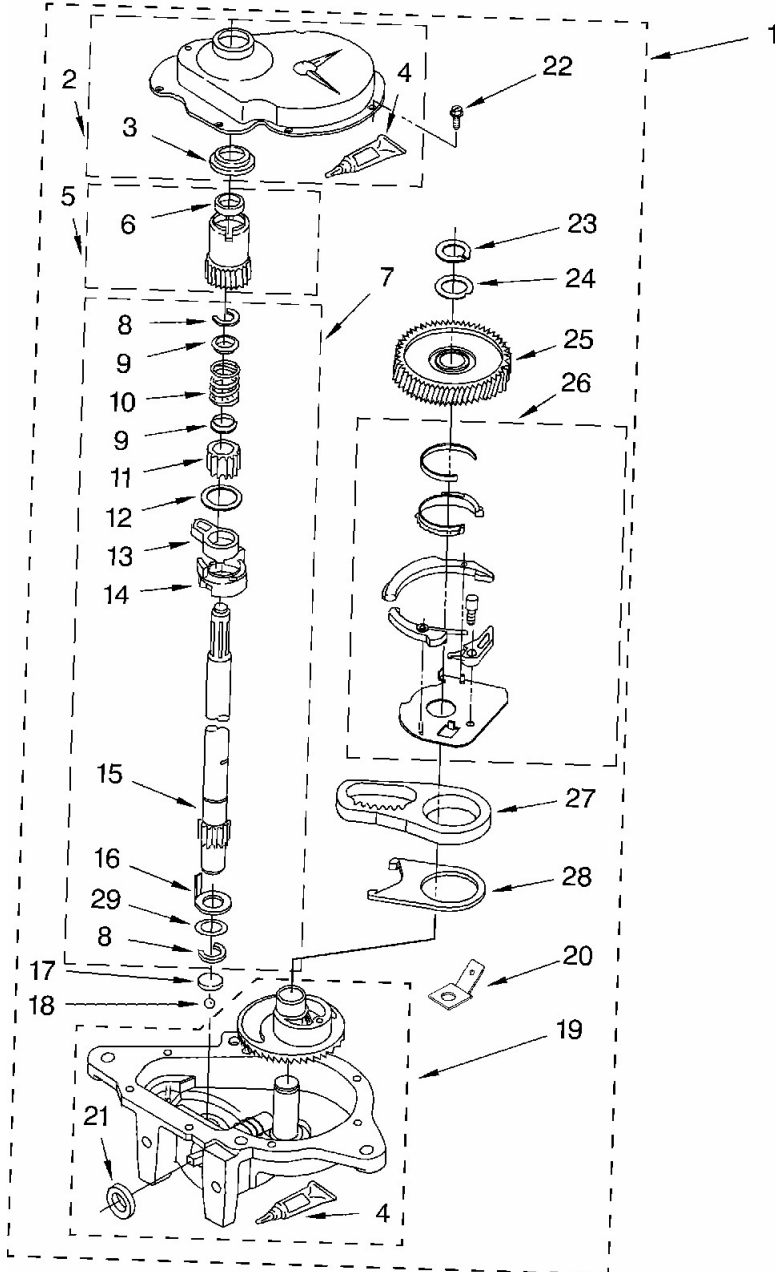

Distribuidor Autorizado

SurteRápido.com

Venta de Refacciones
Electrodomesticas

Lavadora Whirlpool 7MLSR6332KQ1

Distribuidor Autorizado

SurteRápido.com

Venta de Refacciones
Electrodomesticas

Lavadora Whirlpool 7MLSR6332KQ1

No. Ilus.	DESCRIPCIÓN	No. de Parte
1	Gearcase (Complete)	8532118
2	Cover, Gearcase	285202
3	Seal, Gearcase Cover	3349985
4	Sealer, Gasket (.20 Fl. Oz.) (6 ml)	285195
5	Pinion, Spin (Includes Illus. 25)	285362
6	Seal, Spin Pinion	356427
7	Shaft, Agitator (Complete)	389387
8	Ring, Retaining (2)	90369
9	Retainer, Spring (2)	62677
10	Spring, Agitate	62676
11	Gear, Agitate (Includes 15 & 29)	285509
12	Washer, Agitate Gear	62619
13	Cam Follower (Includes 14)	285206
14	Cam, Agitate (Includes 13)	285206
15	Shaft, Agitator (Includes 11 & 29)	285509
16	Washer, Cam Thrust	62618
17	Bearing, Thrust (Includes 18)	285205
18	Ball, Bearing (Includes 17)	285205
19	Bottom and Pinion, Gearcase	285515
20	Block Tab, Terminal	3949116
21	Seal, Thrust Plug	285352
22	Screw, Gearcase Cover Mounting	3351614
23	Ring, Retaining	285765
24	Washer Kit, Thrust	285766
25	Gear, Spin	285362
26	Neutral Assembly	388253
27	Rack, Connecting	3949609
28	Actuator, Shift	62621
29	Washer, Intermediate	388815