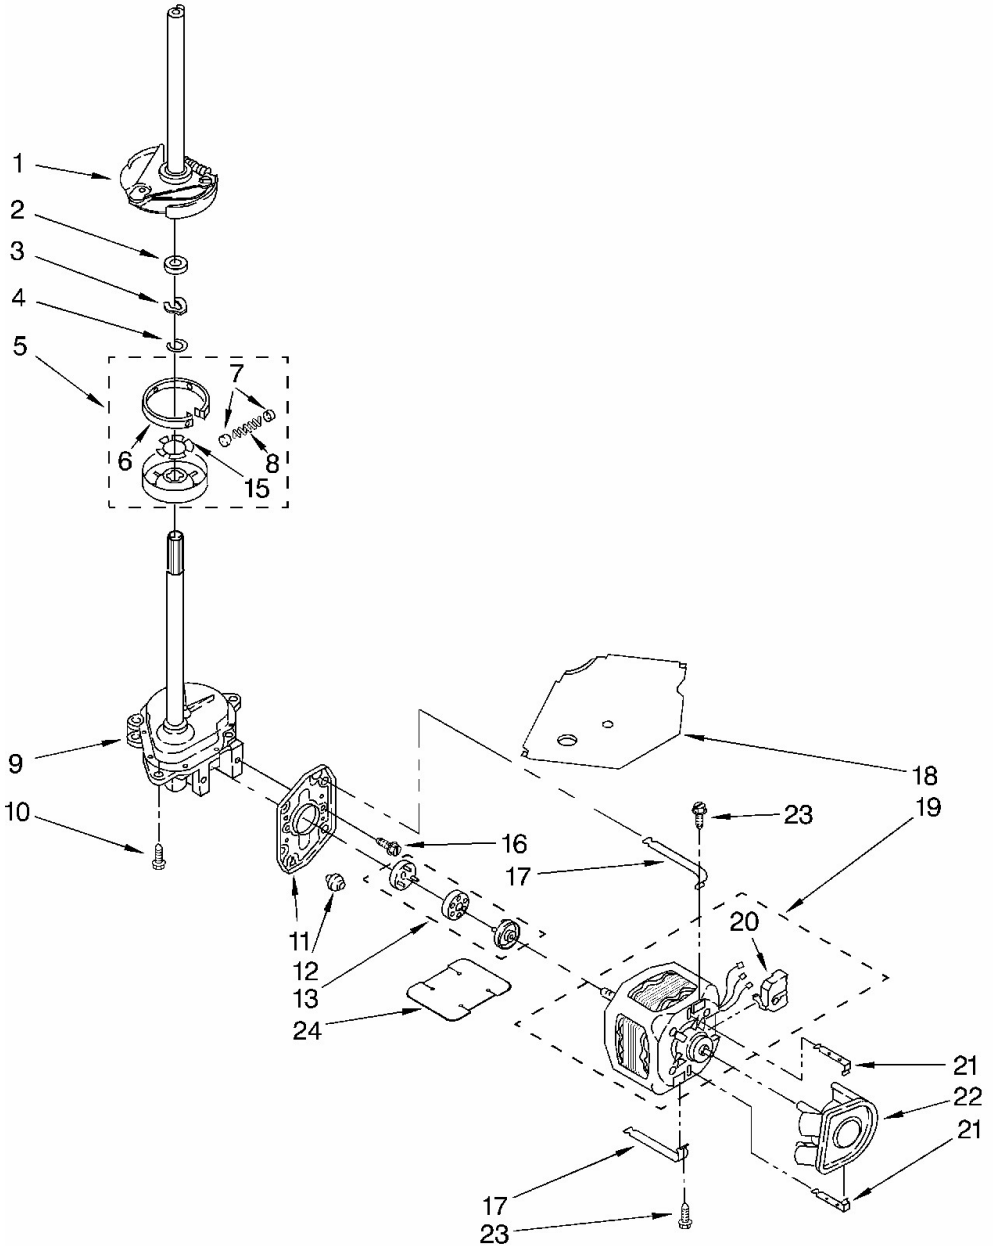

Distribuidor Autorizado

SurteRápido.com

Venta de Refacciones
Electrodomesticas

Lavadora Whirlpool 7MLSR6332KQ1

<u>No. Ilus.</u>	<u>DESCRIPCIÓN</u>	<u>No. de Parte</u>
1	Cap, Agitator	3355758
2	Screw & Washer (5/16-24 x 1)	285009
3	Clothes Mover	3348752
4	Agitator	3347288
5	Tub Ring & Gasket	8528150
6	Gasket, Tub Ring	3976308
9	Cam, Driven	285746
10	Dog, Agitator Clutch	285751
11	Bearing, Cam Driven	3363661
12	Nut, Spanner	21366
13	Basket & Balance Ring	3951989
14	Filter Plug	285868
16	Tub	63849
17	Block, Basket Drive	389140
18	Gasket, Centerpost	383727
19	Hose, Pressure	353244
20	Agitator (Complete)	285565
22	Spacer-Thrust Switch	285587
23	Cap, Barrier	285551
24	Seal-Inner Cap	3348855
26	Washer	3949550

Distribuidor Autorizado

SurteRápido.com

Venta de Refacciones
Electrodomesticas

Lavadora Whirlpool 7MLSR6332KQ1