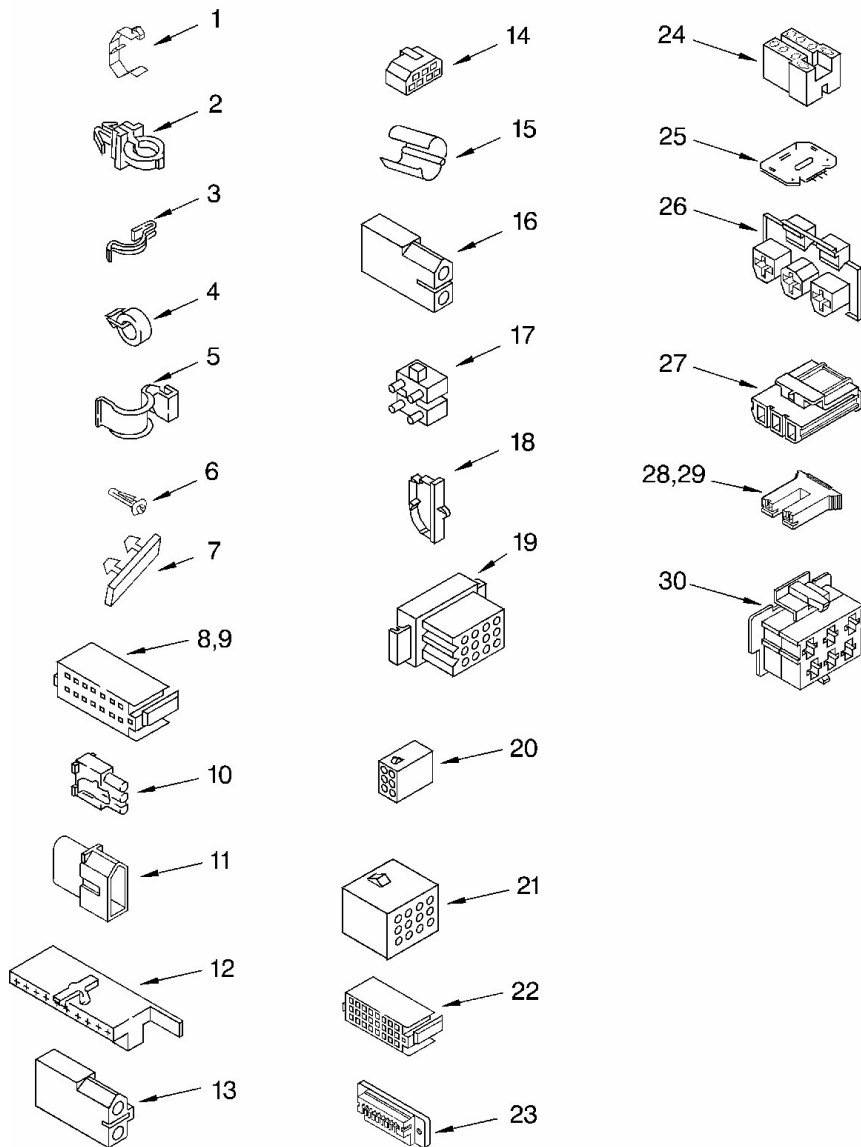

Distribuidor Autorizado

SurteRápido.com

Venta de Refacciones
Electrodomesticas

Lavadora Whirlpool 7MLSR6332KQ1

Distribuidor Autorizado

SurteRápido.com

Venta de Refacciones
Electrodomesticas

Lavadora Whirlpool 7MLSR6332KQ1

No. Ilus.	DESCRIPCIÓN	No. de Parte
1	Clip, Harness	3349557
2	Clip, Harness	388498
3	Clip, Harness	8528351
4	Clip, Harness	3348535
5	Clip, Harness	90016
6	Clip, Harness	8281256
7	Retainer, (Suds Models)	389379
8	Timer, Block Disconnect (White)	352090
9	Timer, Block Disconnect (Black)	352089
10	Receptacle, Terminal (3-Way)	62889
11	Plug, Terminal (3-Way)	353424
12	Block, Disconnect	62505
13	Block, Disconnect (Motor 3 Speed)	3348075
14	Block, Disconnect (Use Term. 352088)	3347243
15	Protector	63523
16	Connector (2-Way)	717252
17	Plug, Terminal (4-Way)	387566
18	Clip, Harness	3352944
19	Block, Disconnect (12-Way)	3390423
20	Receptacle (6-Way) (Use Term. 94613)	3347730
21	Plug, Terminal (12-Way)	388818
22	Timer, Block Disconnect	3369366
23	Connector, Etc	3349494
24	Connector, Relay (Use Term. 308569)	60687
25	E.T.C. Control	3955728
26	Connector (T.P.A.)(Lid Switch)	3948617
27	Connector (Pressure Switch)	3360056
28	Block, Connector (Cold Valve)	3354925
29	Block, Connector (Hot Valve)	3354926
30	Connector (T.P.A.) (6-Circuit)	3948615