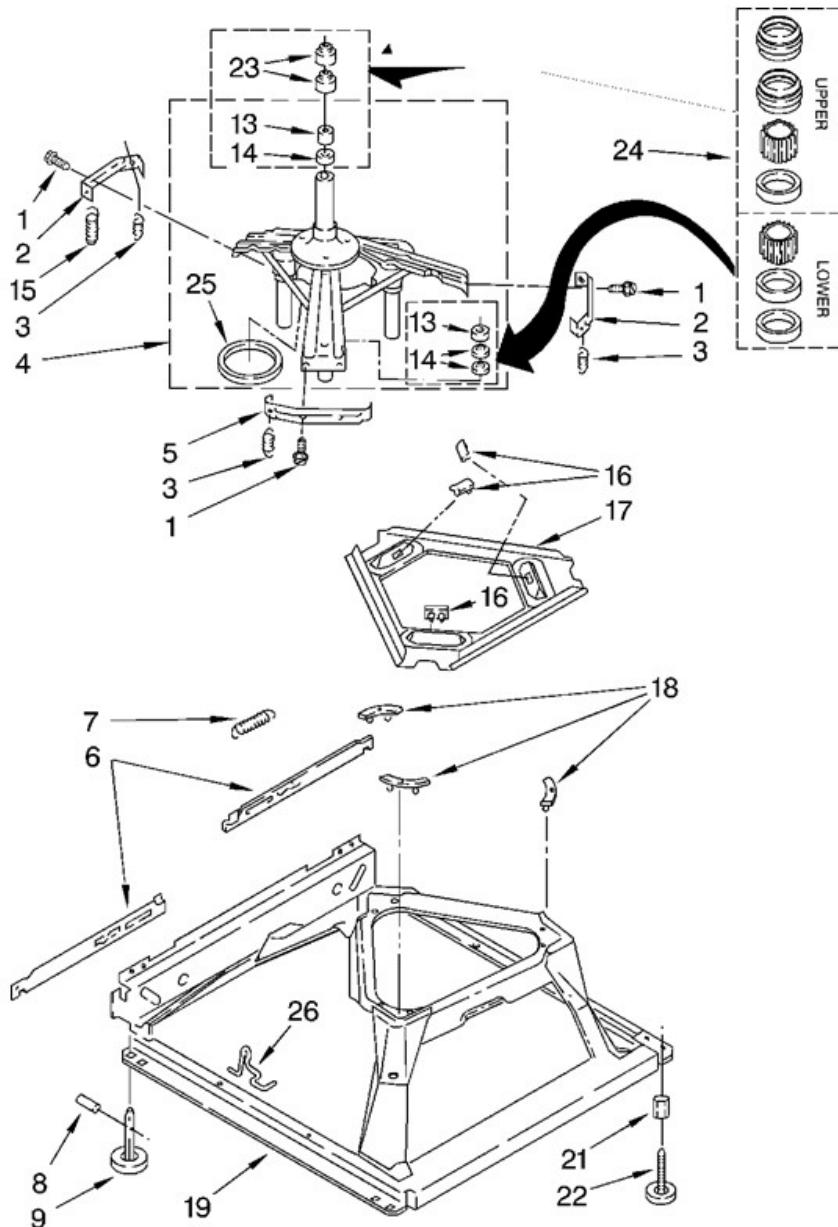

Distribuidor Autorizado

SurteRápido.com

Venta de Refacciones
Electrodomesticas

Lavadora Whirlpool 7MLSR6332KQ2