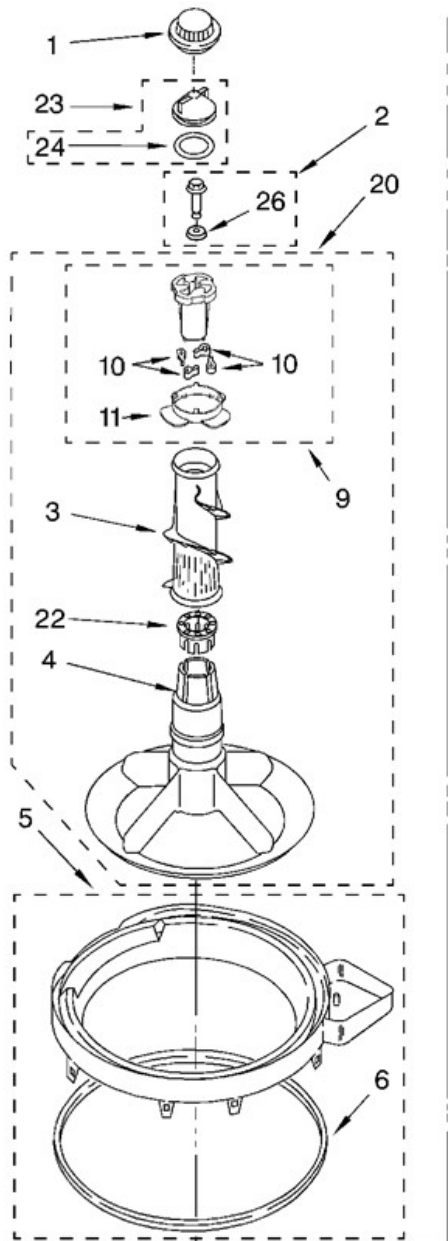

Distribuidor Autorizado

SurteRápido.com

Venta de Refacciones
Electrodomesticas

Lavadora Whirlpool 7MLSR6332KQ2