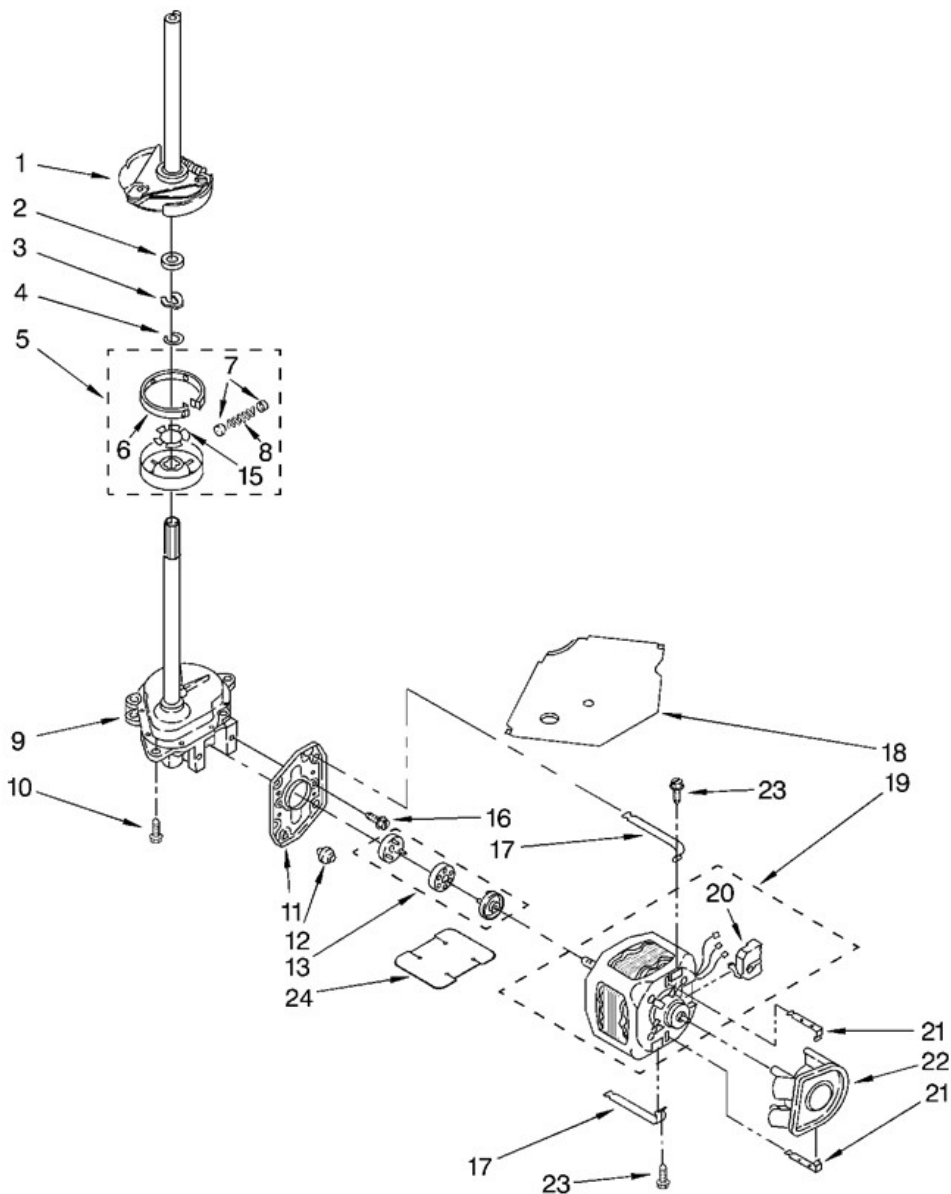

Distribuidor Autorizado

SurteRápido.com

Venta de Refacciones
Electrodomesticas

Lavadora Whirlpool 7MLSR6332KQ2