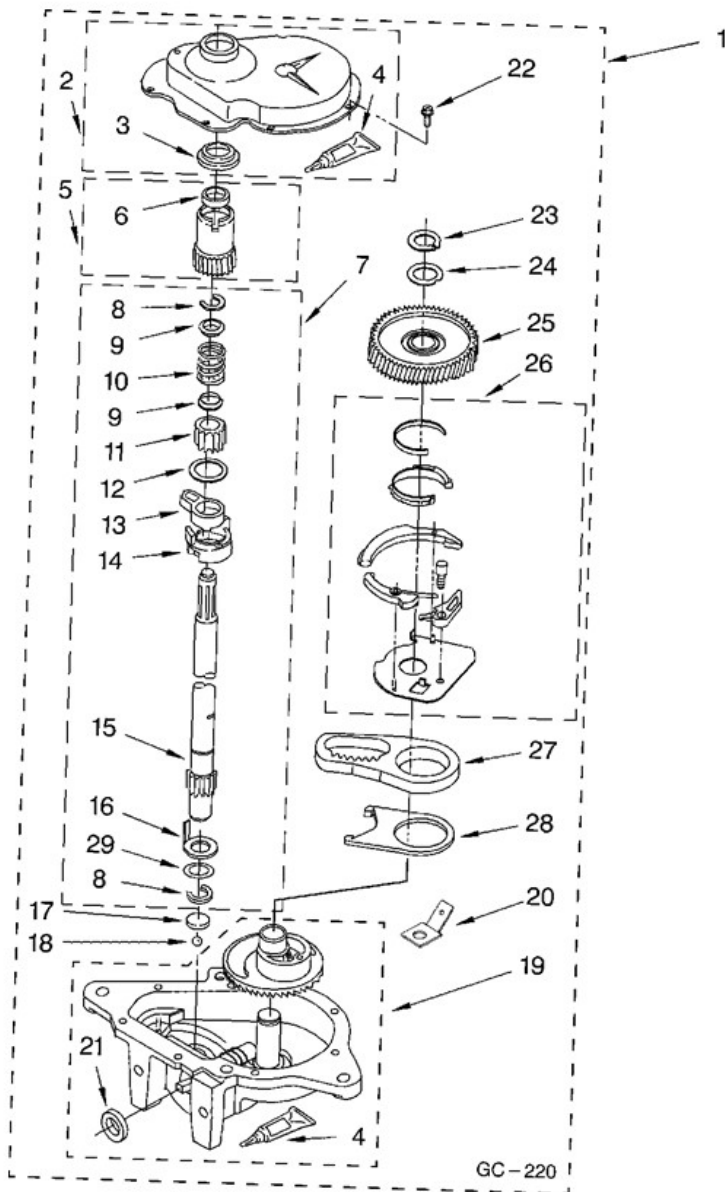

Distribuidor Autorizado

SurteRápido.com

Venta de Refacciones
Electrodomesticas

Lavadora Whirlpool 7MLSR6332KQ2

GC-220