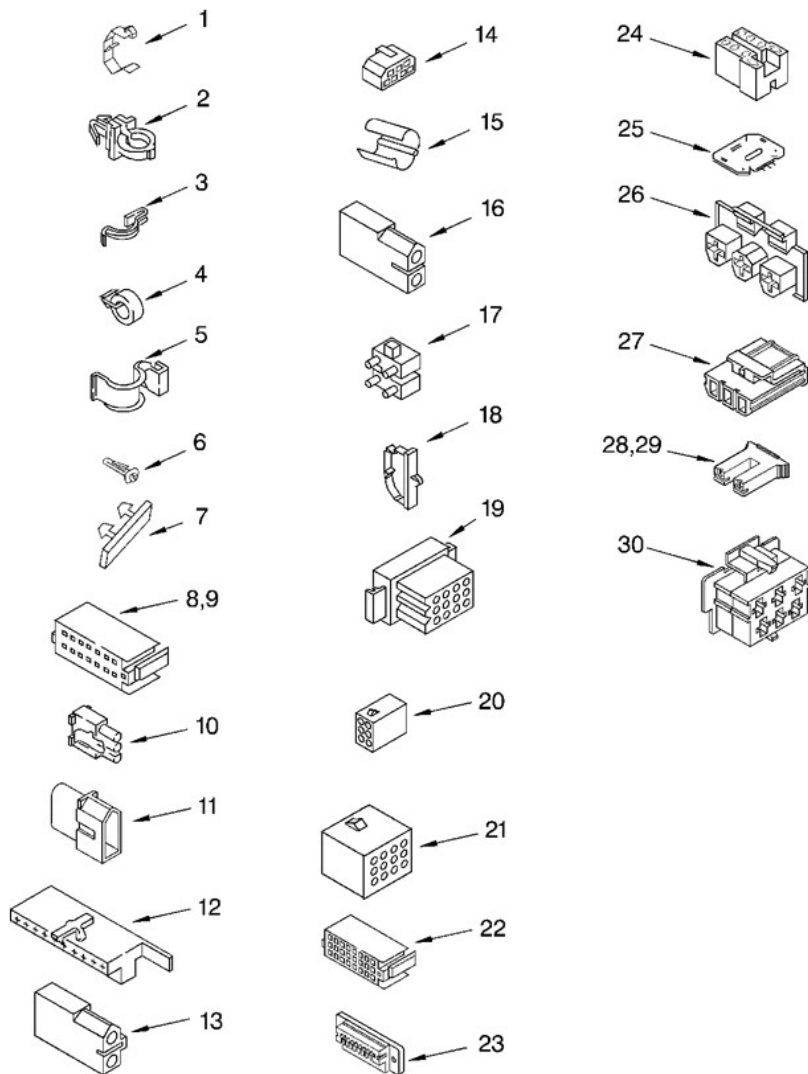

Distribuidor Autorizado

SurteRápido.com

Venta de Refacciones
Electrodomesticas

Lavadora Whirlpool 7MLSR6332KQ2