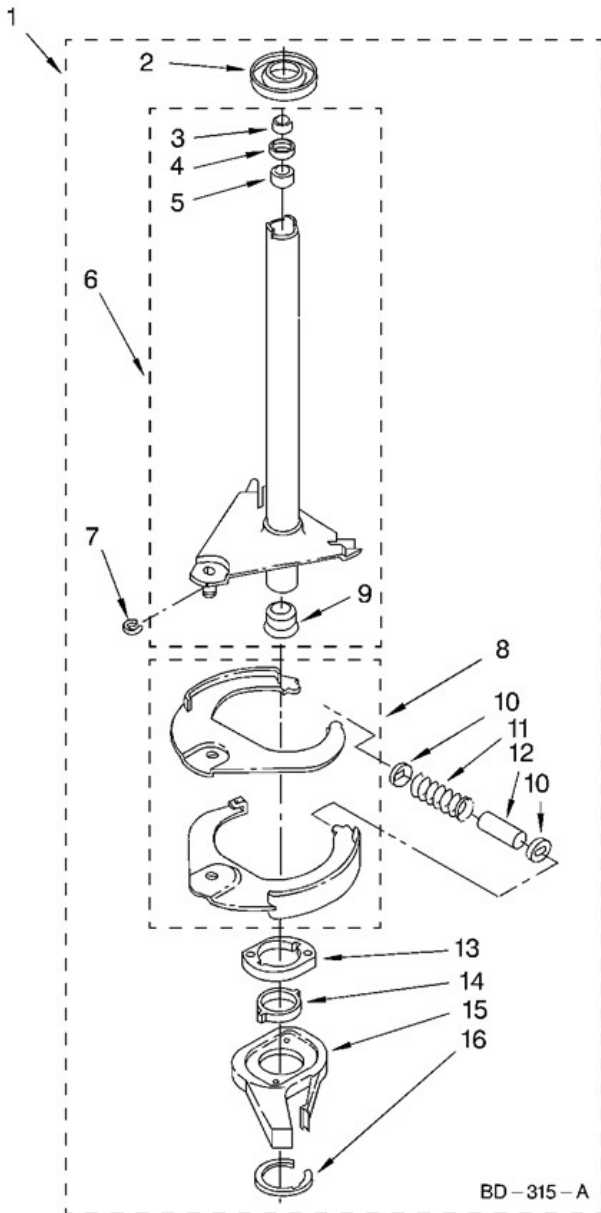

Distribuidor Autorizado

SurteRápido.com

Venta de Refacciones
Electrodomesticas

Lavadora Whirlpool 7MLSR6332KQ2

BD-315-A