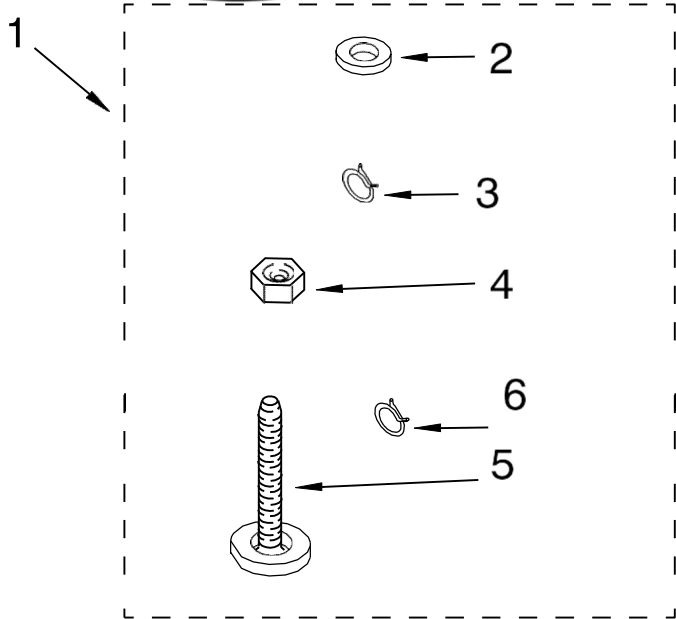

Lavadora Whirlpool 7MLSR6332KQ3

Illus. No.	Part No.	DESCRIPTION
1	3976263	Miscellaneous Parts Bag
2	3976300	Washer, Inlet Hose (1-1/16 x 5/8) (4)
3	3366912	Clamp, Hose
4	3359452	Nut, Lock (3/8-16)
5	389102	Foot, Front (2)
6	3366913	Clamp, Hose

OPTIONAL PARTS (NOT INCLUDED)

Illus. No.	Part No.	DESCRIPTION	Illus. No.	Part No.	DESCRIPTION	Illus. No.	Part No.	DESCRIPTION
<u>PAINT, TOUCH-UP (1/2oz.)</u>			<u>OIL</u>			<u>SEALER</u>		
	72017	White		350572	Oil, Gearcase (16 Oz.)		285195	Sealer, Gasket (.20 Fl. Oz.) (6 ml)
<u>PAINT, PRESSURIZED SPRAY (12 oz.)</u>			<u>LUBRICANT</u>			<u>ACCESSORY PARTS</u>		
	350938	Primer, Gray		285208	Lubricant (Use Only in Brake Shoe Assembly On Roller and Pin)		63580	Fabric Dispenser
	350930	White					367031	Drain Protector
<u>PAINT, BULK (1 qt.)</u>							285320	Siphon Break Kit
	799344	White (Uncut)