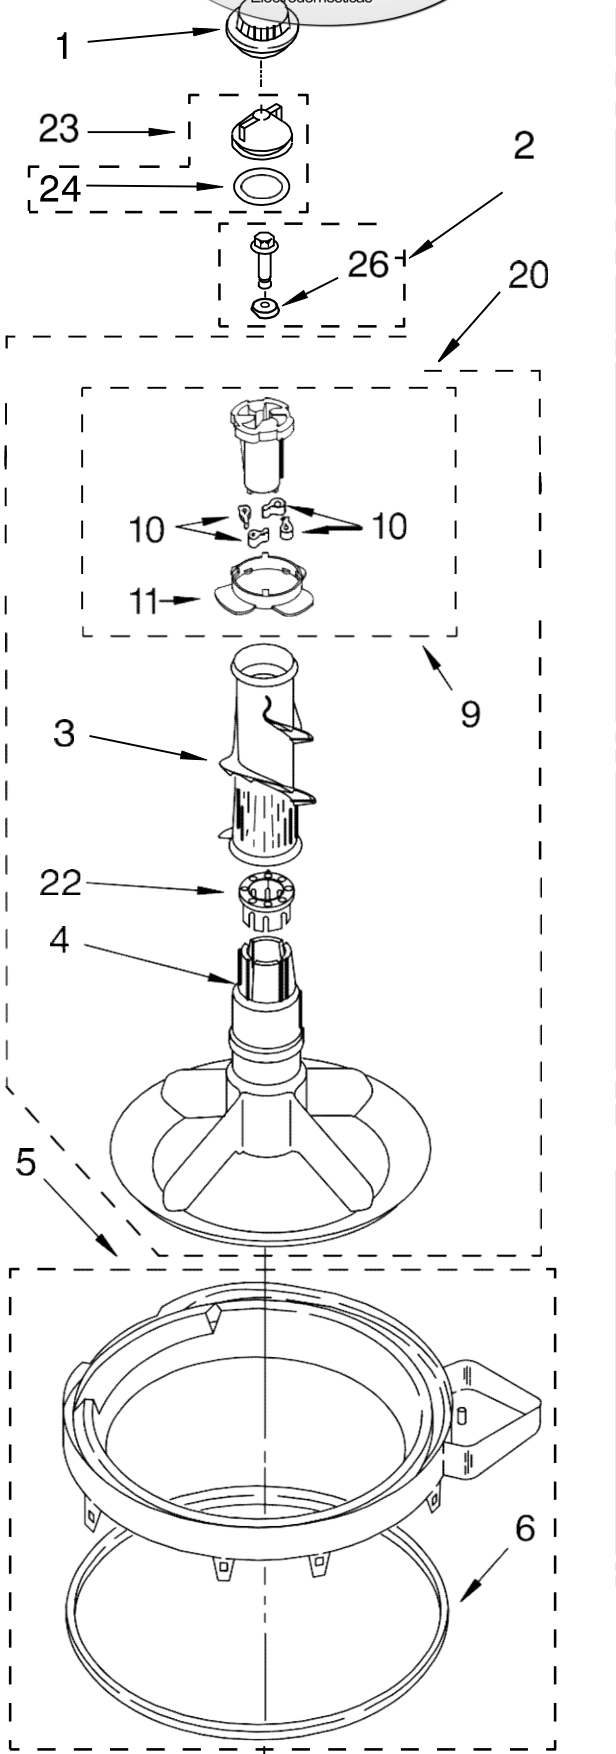

FOR ORDERING INFORMATION REFER TO PARTS PRICE LIST

FOR ORDERING INFORMATION REFER TO PARTS PRICE LIST

Lavadora Whirlpool 7MLSR6332KQ3

Illus. No.	Part No.	DESCRIPTION
1	3355758	Cap, Agitator
2	358237	Screw & Washer (5/16-24 x 1)
3	3348752	Clothes Mover
4	3347288	Agitator
5	8528150	Tub Ring & Gasket
6	3976308	Gasket, Tub Ring
9	3363663	Cam, Driven
10	3366877	Dog, Agitator Clutch
11	3363661	Bearing, Cam Driven
12	21366	Nut, Spanner
13	8526017	Basket & Balance Ring
14	8519788	Balance Ring
16	63849	Tub
17	389140	Block, Basket Drive
18	383727	Gasket, Centerpost
19	3347780	Hose, Pressure
20	3348117	Agitator (Complete)
22	3350389	Spacer-Thrust Switch
23	3354733	Cap, Barrier
24	3348855	Seal-Inner Cap
26	3949550	Washer