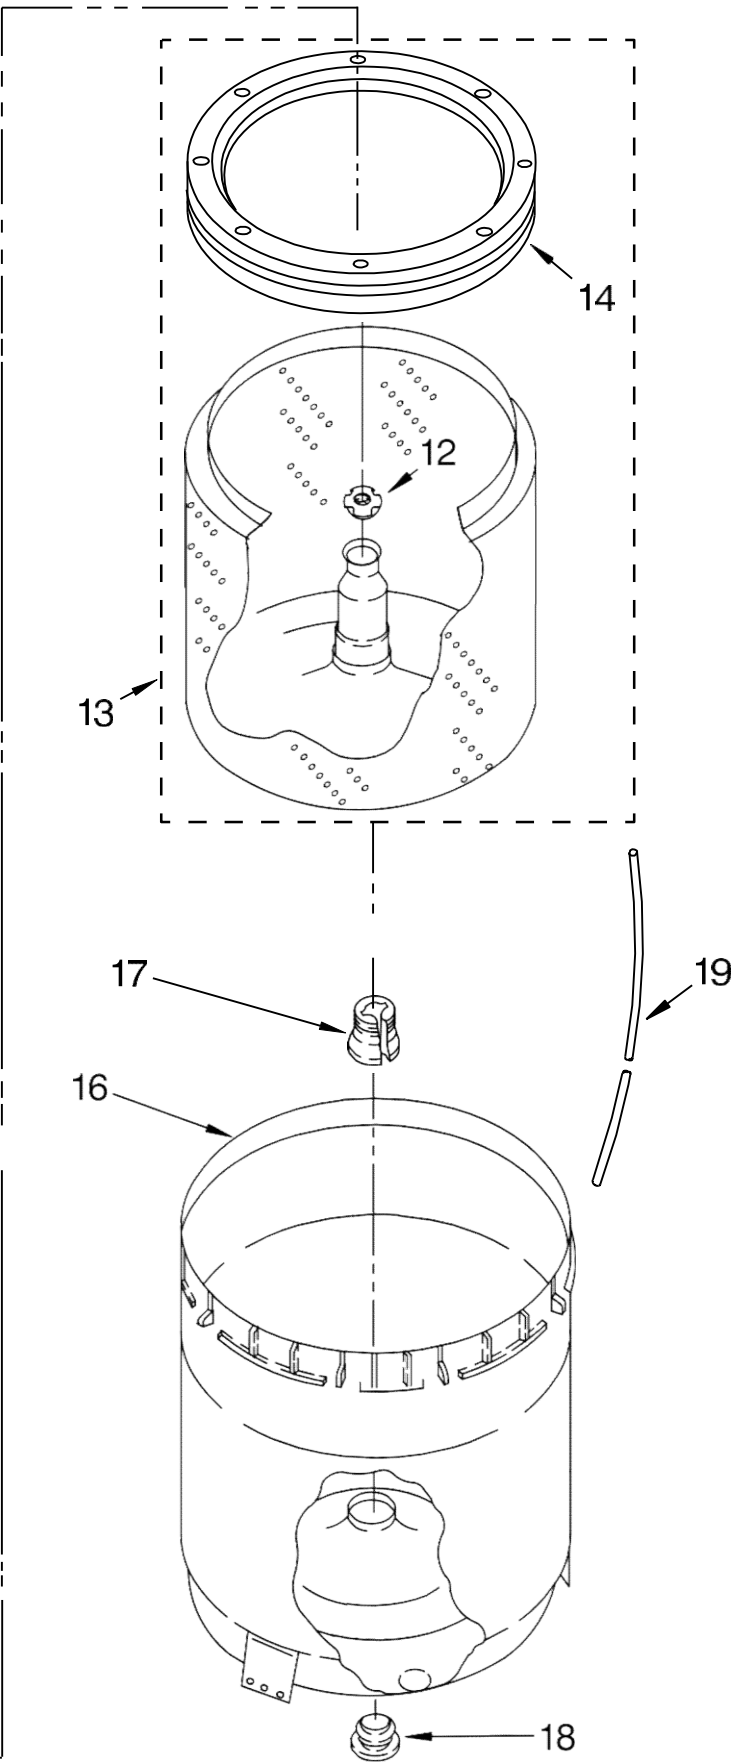

FOR ORDERING INFORMATION REFER TO PARTS PRICE LIST

Lavadora Whirlpool 7MLSR6332KQ3

Illus. No.	Part No.	DESCRIPTION
1	3355758	Cap, Agitator
2	358237	Screw & Washer (5/16-24 x 1)
3	3348752	Clothes Mover
4	3347288	Agitator
5	8528150	Tub Ring & Gasket
6	3976308	Gasket, Tub Ring
9	3363663	Cam, Driven
10	3366877	Dog, Agitator Clutch
11	3363661	Bearing, Cam Driven
12	21366	Nut, Spanner
13	8526017	Basket & Balance Ring
14	8519788	Balance Ring
16	63849	Tub
17	389140	Block, Basket Drive
18	383727	Gasket, Centerpost
19	3347780	Hose, Pressure
20	3348117	Agitator (Complete)
22	3350389	Spacer-Thrust Switch
23	3354733	Cap, Barrier
24	3348855	Seal-Inner Cap
26	3949550	Washer