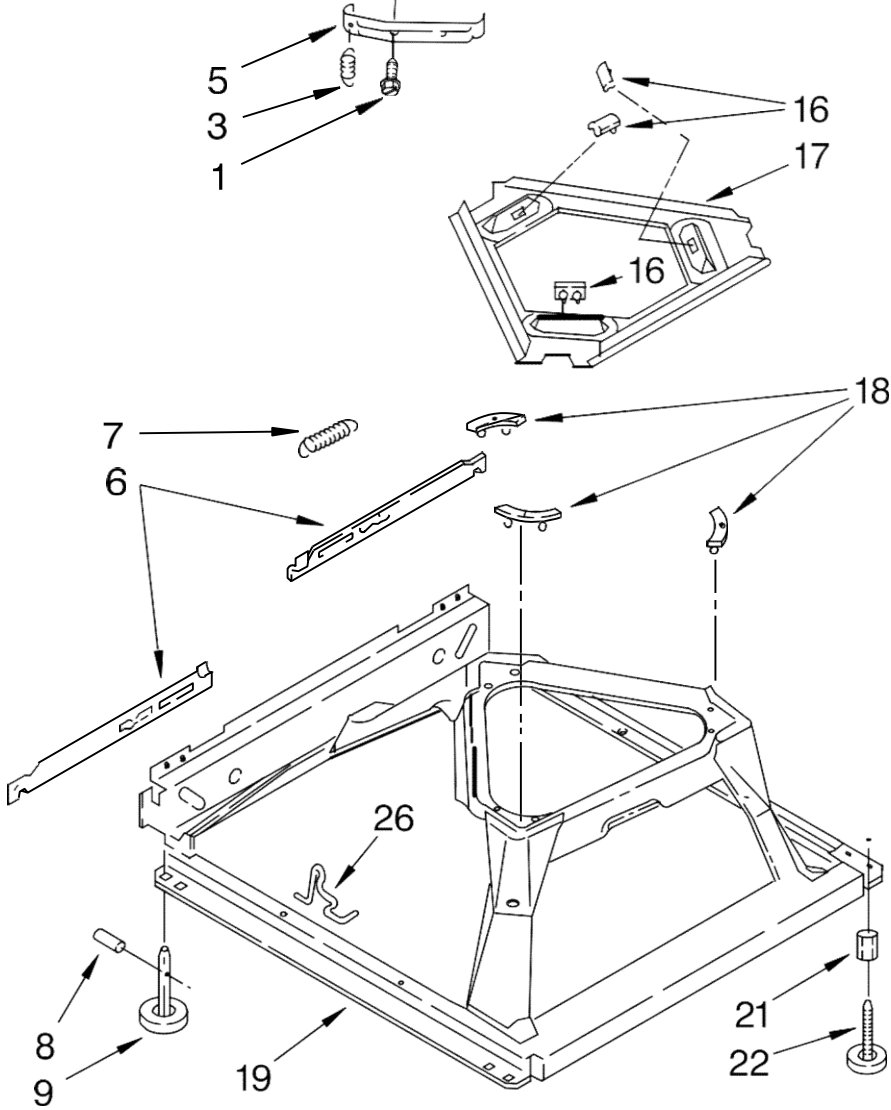

Lavadora Whirlpool 7MLSR6332KQ3

Illus. No.	Part No.	DESCRIPTION	Illus. No.	Part No.	DESCRIPTION
1	388952	Brake & Drive Tube (Complete) (Refer to Page 11 For Further Breakdown)	10	3357334	Screw, Gearcase To Base (3)
2	63292	Washer, Spin Tube Thrust	11	62611	Plate, Motor Mount To Gearcase
3	62697	Ring, Spin Tube Support	12	62691	Grommet, Motor (4)
4	63283	Ring, Retainer	13	285753	Coupling, Motor & Isolation
5	3951311	Clutch (Complete)	15	3355454	Clip, Anti-Rattle
6	3951308	Band & Lining, Clutch (Includes Illus. 7 & 8)	16	3400516	Screw
7	62646	Cap, Clutch Spring (2)	17	3349637	Retainer, Motor (2)
8	3946792	Spring, Clutch	18	3362089	Shield, Tub To Motor
9	8532118	Gearcase (Complete) (Refer To Page 12 For Further Breakdown)	19	8528157	Motor, Main Drive
			20	3952056	Switch, Main Drive Motor
			21	8546127	Retainer, Pump (2)
			22	3363394	Pump (Complete)
			23	3387485	Screw, 10-16 x 5/8
			24	8316060	Shield, Motor

FOR ORDERING INFORMATION REFER TO PARTS PRICE LIST

Lavadora Whirlpool 7MLSR6332KQ3

Illus. No.	Part No.	DESCRIPTION
1	3400076	Screw, Bracket Mounting (10-32 x 5/8)
2	64067	Bracket, Spring Outer (2)
3	63907	Spring Suspension,(3)
4	3362087	Support & Brake, Tub
5	64065	Bracket, Spring Outer (L.F.)
6	63466	Link, Leveling Mechanism (2)
7	62597	Spring, Leveling Mechanism
8	62837	Pin, Knurled
9	62596	Foot, Rear (2)
13	3347047	Bearing, Centerpost (2)
14	357409	Seal, Centerpost (3)
15	388492	Spring, Counterweight
16	62568	Pad, Plate
17	3946509	Plate, Suspension (Includes Illus. 16)
18	3363660	Pad, Base
19	3946512	Base Assembly (Includes Illus. 6, 7, 8, 9, 16, 17 18 & 26)
21	3359452	Nut, Lock (3/8-16) (2)
22	389102	Foot, Front (2)
23	356934	Seal, Centerpost (2)
24	285203	Centerpost Bearing Kit (Includes Illus. 13, 14 & 23)
25	63134	Ring, Sound Deadening
26	63806	Retainer, Suspension Spring