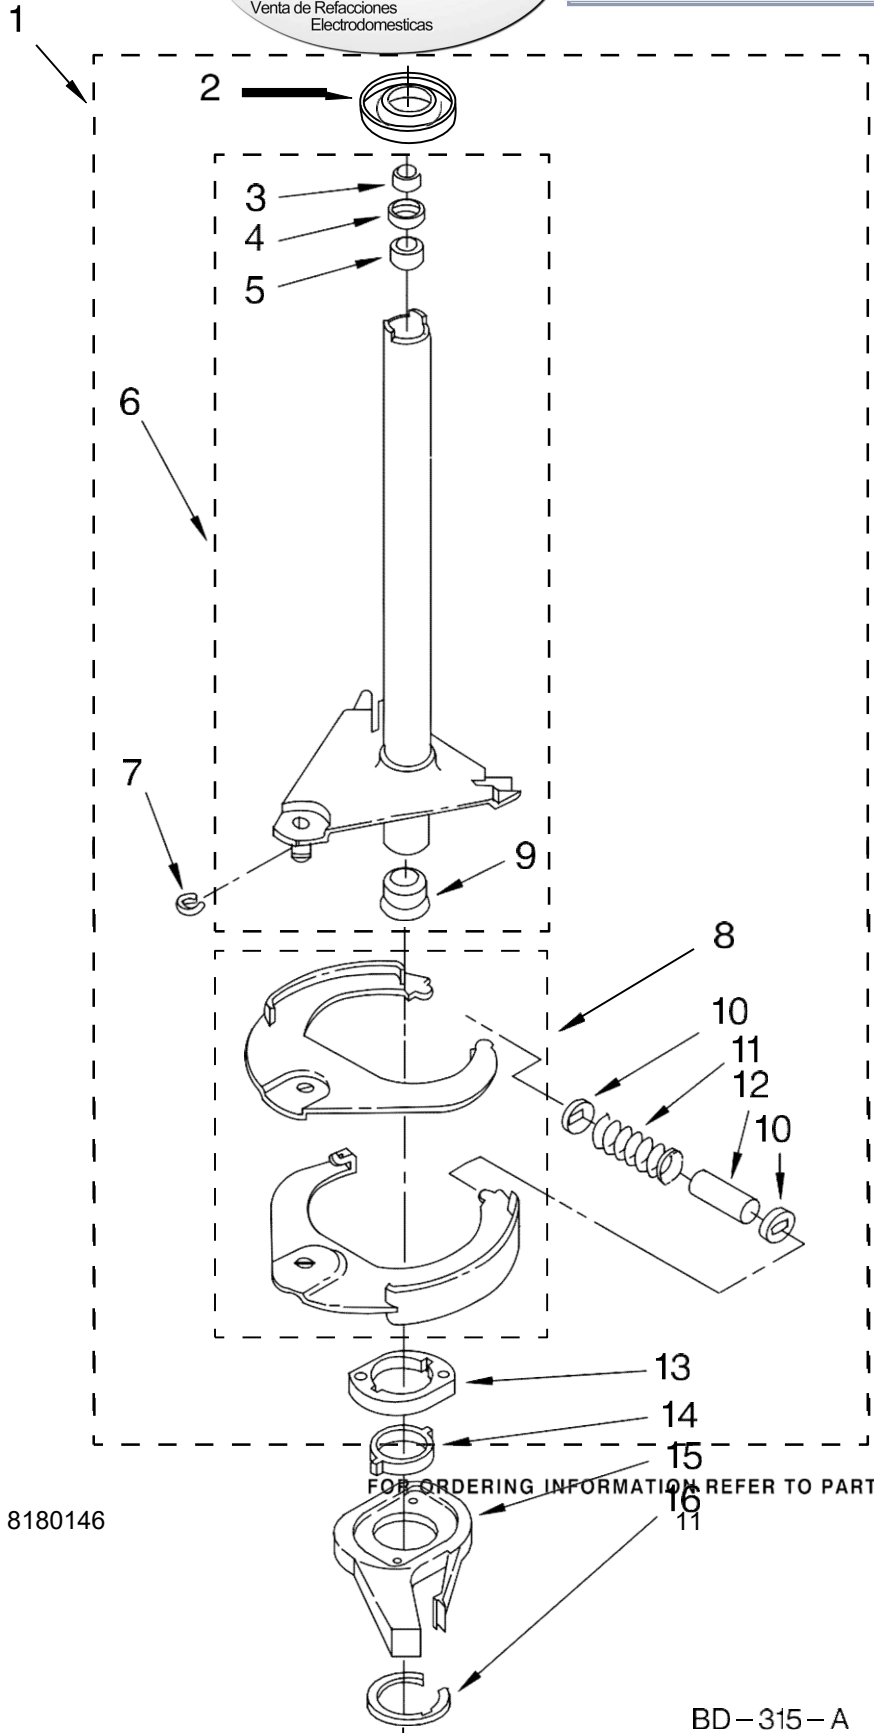

Lavadora Whirlpool 7MLSR6332KQ3

Illus. No.	Part No.	DESCRIPTION
1	388952	Brake And Drive Tube (Complete)
2	62658	Ring, Thrust
3	91939	Seal, Oil
4	356427	Seal, Drive Tube
5	356937	Spacer, Drive Tube
6	64027	Tube, Basket Drive (Includes Illus. 3, 4, 5 & 9)
7	64035	Ring, Retaining
8	64232	Shoe, Brake
9	62703	"T" Bearing, Spin Tube
10	62648	Cap, Brake Spring (2)
11	387806	Spring, Brake
12	62909	Sleeve, Brake Spring
13	63023	Cam, Brake Release
14	63022	Sleeve, Cam
15	64194	Driver, Brake Cam
16	90368	Ring, Retaining

FOLLOWING PARTS NOT ILLUSTRATED

285208 Lubricant (Use Only In Brake Shoe Assembly On Roller & Pin)

FOR ORDERING INFORMATION REFER TO PARTS PRICE LIST

8180146