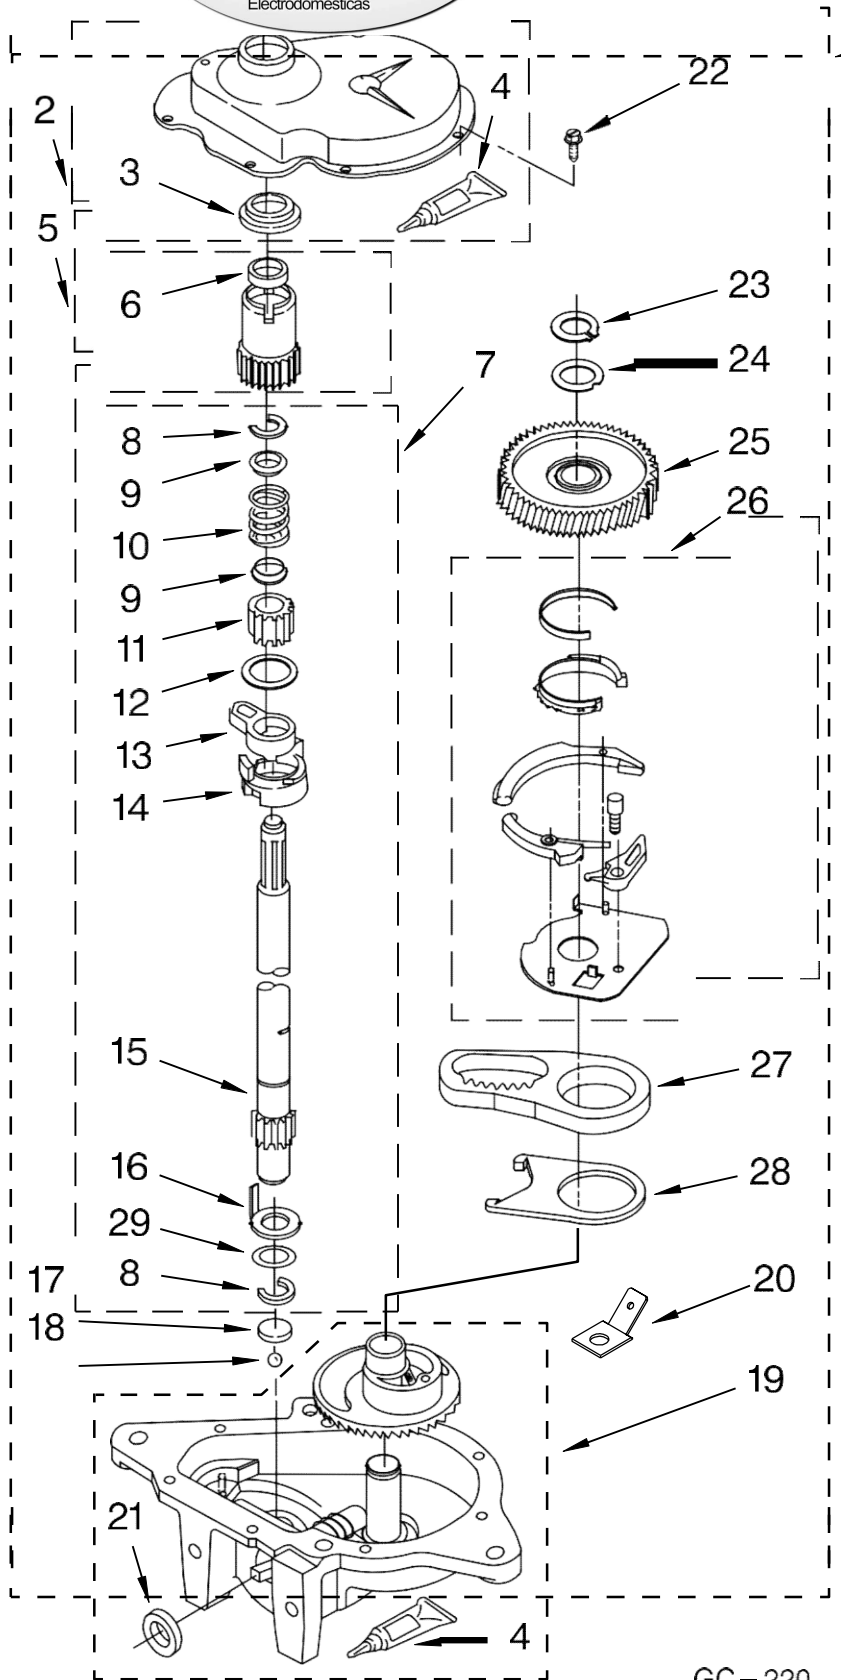

Lavadora Whirlpool 7MLSR6332KQ3

Illus. No.	Part No.	DESCRIPTION
1	8532118	Gearcase (Complete)
2	285202	Cover, Gearcase
3	3349985	Seal, Gearcase Cover
4	285195	Sealer, Gasket (.20 Fl. Oz.) (6 ml)
5	63320	Pinion, Spin (Includes Illus. 25)
6	356427	Seal, Spin Pinion
7	389387	Shaft, Agitator (Complete)
8	90369	Ring, Retaining (2)
9	62677	Retainer, Spring (2)
10	62676	Spring, Agitate
11	63273	Gear, Agitate (Includes 15 & 29)
12	62619	Washer, Agitate Gear
13	62580	Cam Follower (Includes 14)
14	62581	Cam, Agitate (Includes 13)
15	285509	Shaft, Agitator (Includes 11 & 29)
16	62618	Washer, Cam Thrust
17	16018	Bearing, Thrust (Includes 18)
18	85529	Ball, Bearing (Includes 17)
19	389230	Bottom and Pinion, Gearcase
20	3949116	Block Tab, Terminal
21	285352	Seal, Thrust Plug
22	3351614	Screw, Gearcase Cover Mounting (8) (10-24 x 3/8)
23	3362552	Ring, Retaining
24	285735	Washer Kit, Thrust
25	62570	Gear, Spin
26	388253	Neutral Assembly
27	3349296	Rack, Connecting
28	62621	Actuator, Shift
29	388815	Washer, Intermediate

GC-220
FOR ORDERING INFORMATION REFER TO PARTS PRICE LIST