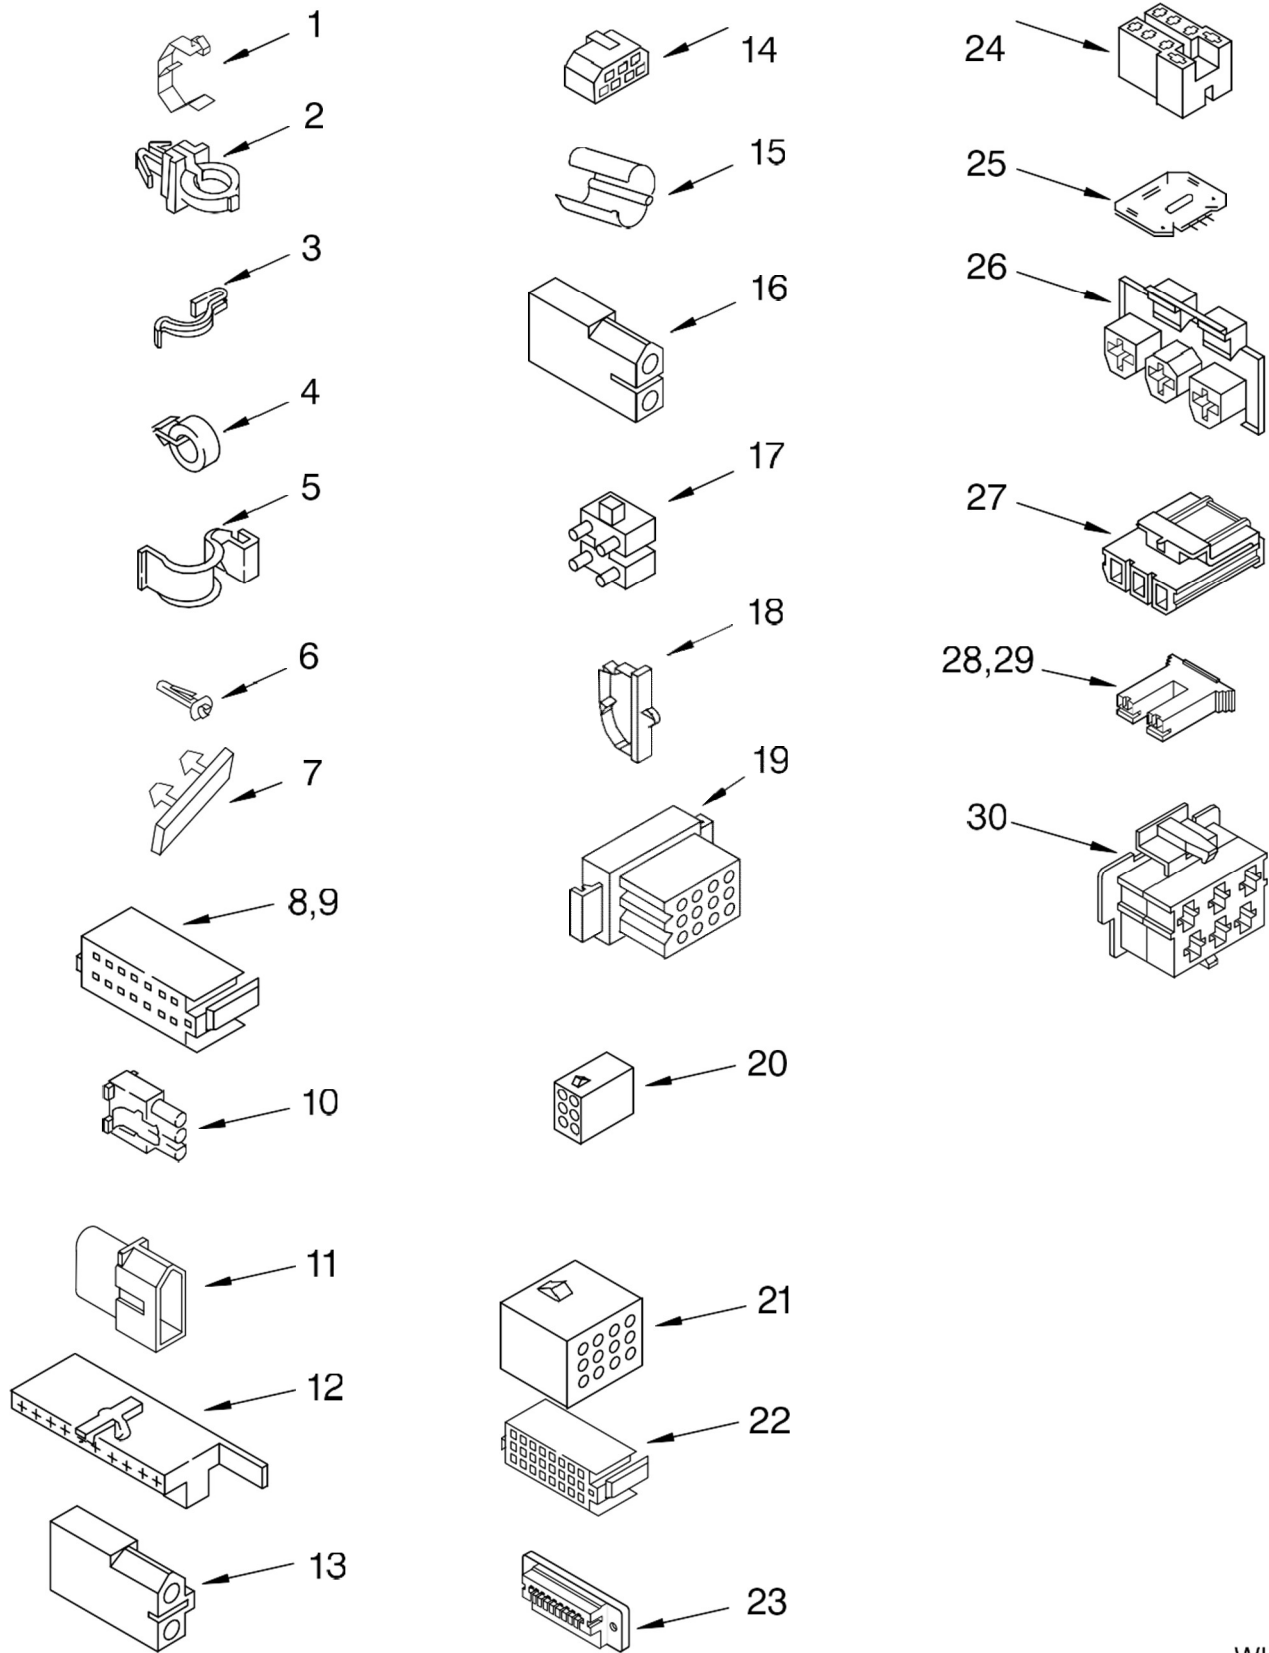

Lavadora Whirlpool 7MLSR6332KQ3

WH2G

FOR ORDERING INFORMATION REFER TO PARTS PRICE LIST

Lavadora Whirlpool 7MLSR6332KQ3

Illus. No.	Part No.	DESCRIPTION	Illus. No.	Part No.	DESCRIPTION	Illus. No.	Part No.	DESCRIPTION
1	3349557	Clip, Harness	13	3348075	Block, Disconnect (Motor 3 Speed) (Use Term. 94613 Or 94614.)	23	3349494	Connector, Etc
2	388498	Clip, Harness				24	60687	Connector, Relay (Use Term.308569)
3	3347812	Clip, Harness	14	3347243	Block, Disconnect (Use Term. 352088)	25	3407125	E.T.C. Control
4	3352501	Clip, Harness				26	3948617	Connector (T.P.A.) (3-Circuit) (Lid Switch) (Use Term. 3948619 OR 3948620.)
5	90016	Clip, Harness	15	63523	Protector	27	3360056	Connector (T.P.A.) (3-Circuit) (Pressure Switch) (Use Term.3948619 OR 3948620.)
6	3390496	Clip, Harness	16	717252	Connector (2-Way) (Use Term.94614)	28	3354925	Block, Connector (Cold Valve) (Use Term.693217)
7	389379	Retainer, (Suds Models)	17	387566	Plug, Terminal (4-Way) (Power Cord) (Use M3 Screws)	29	3354926	Block, Connector (Hot Valve) (Use Term.693217)
8	352090	Timer, Block Disconnect (White)	18	3352944	Clip, Harness	30	3948615	Connector (T.P.A.) (6-Circuit) (Temp. Switch) (Use Term.3948619 OR 3948620.)
9	352089	Timer, Block Disconnect (Black)	19	3390423	Block, Disconnect (12-Way) (Timer) (Use Term. 94613)			
10	62889	Receptacle, Terminal (3-Way) (Lid Switch) (Use Term.94613) Or 94614.)	20	3347730	Receptacle (6-Way) (Use Term. 94613)			
11	353424	Plug, Terminal (3-Way) (Power Cord) (Use Term.94613)	21	388818	Plug, Terminal (12-Way) (Use Term. 94613 Or 94614.)			
12	62505	Block, Disconnect (Motor 2 Speed) (Use Term.352088)	22	3369366	Timer, Block Disconnect (Black) (Amp) (Use Term.3369365)			

FOR COMPLETE WIRING HARNESS REFER TO CONTROL AND REAR PANEL PARTS PAGE

WH2G