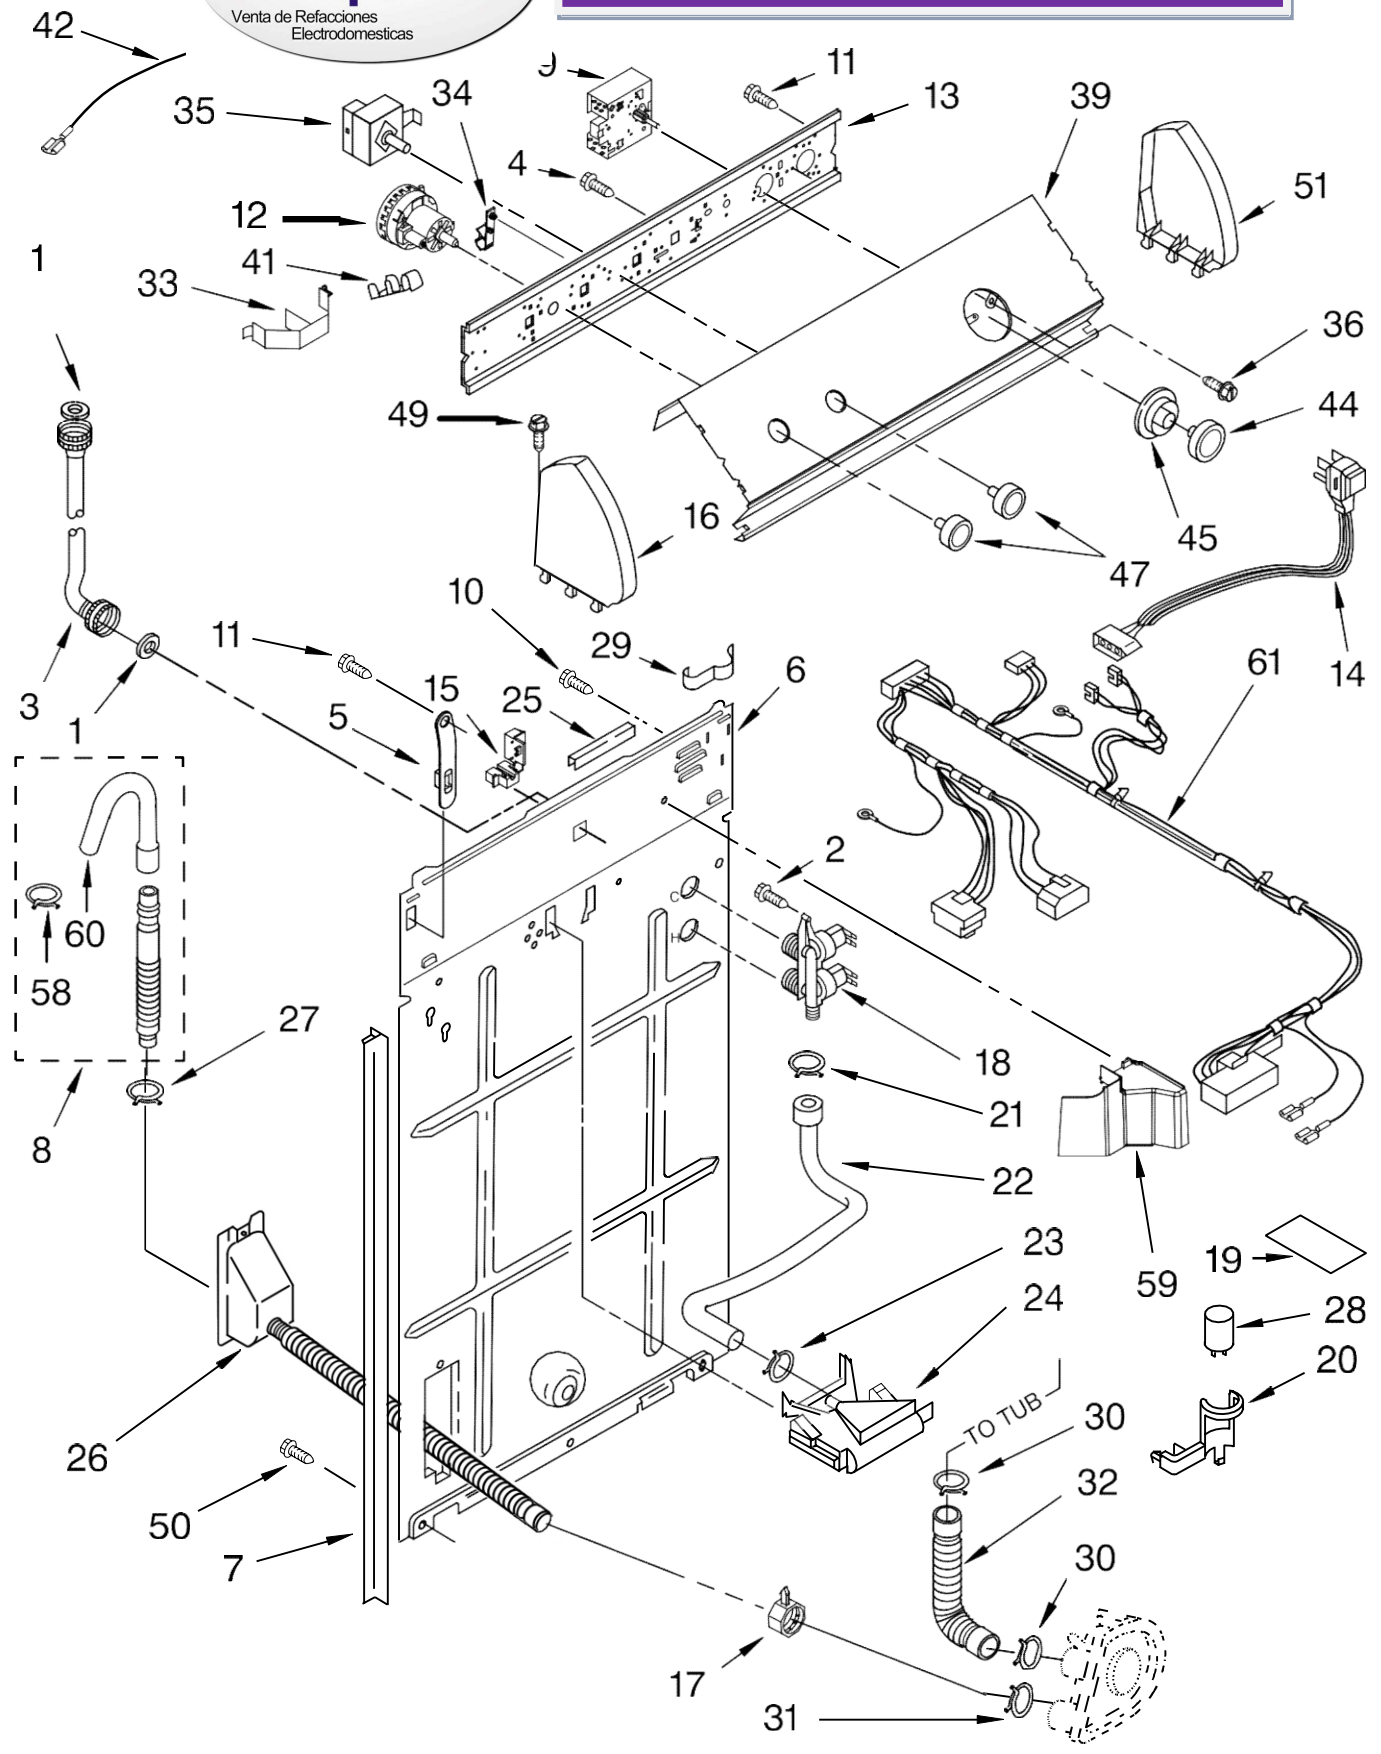

Lavadora Whirlpool 7MLSR6332KQ3

FOR ORDERING INFORMATION REFER TO PARTS PRICE LIST

Illus. No.	Part No.	DESCRIPTION	Illus. No.	Part No.	DESCRIPTION	Illus. No.	Part No.	DESCRIPTION
1	3976300	Washer, Water Inlet Hose (4) (1-1/16 x 5/8)	11	90767	Screw, 8-18 x 3/8	33	8055003	Clip, Harness & Pressure Hose
2	9740848	Screw, 8-18 x 1/2	12	3366849	Switch, Water Level	34	8317975	Retainer, Harness
3		Hose, Water Inlet (2)	13	3948608	Bracket, Control	35	661612	Switch, Water Temperature
	3949374	Blue Coupler	14	8532158	Cord, Power (Includes #15)	36	3400818	Screw, Timer Mounting
	3949375	Red Coupler	15	3949468	Strain Relief, Power Cord	39	8532016	Panel, Console
4	3179795	Screw, Ground	16	8271369	Cap, End (L.H.)	41	357572	Clip, Grounding
5	8318255	Strap, Console (2)	17	3976395	Clamp, Hose	42	3398893	Wire, Ground
6	8318405	Panel, Rear	18	3952164	Valve, Water Mixing	44	8271345	Knob, Timer
7	62747	Pad, Rear Panel	19	3976286	Shield, Capacitor	45	8271351	Dial, Timer
8	3951609	Hose, Drain (4 ft.)	20	8318201	Clip, Capacitor	47	8271339	Knob, Control
	661577	Hose, Drain (9 ft.) (Not Included)	21	8533946	Clamp, Hose	49	388326	Screw, 8-18 x 1.25 (Panel to Top)
	3357090	Extension Drain-Hose (21 Inches) (Not Included)	22	8317974	Hose, Vacuum Break	50	62863	Screw, 10-16 x 3/8
			23	9724996	Clamp, Hose	51	8271363	Cap, End (R.H.)
			24	387606	Break, Vacuum	58	3366913	Clamp, Drain Hose
			25	303294	Edge Protector	59	8314879	Shield, Inlet Valve
9	3955489	Timer, Control (60 Hz.) (Motor Not A Service Part)	26	8317940	Hose-Corrugated Assembly	60	3357027	Nozzle-Drain Hose
			27	3366912	Clamp, Hose	61	3956734	Wiring Harness (For Detail See Pages 9 & 10)
10	3351614	Screw, Ground	28	661606	Capacitor, Motor Start			
			29	3347812	Clip, Harness			
			30	3363366	Clamp, Hose			
			31	8317496	Clamp, Hose			
			32	3951449	Hose, Pump To Tub			