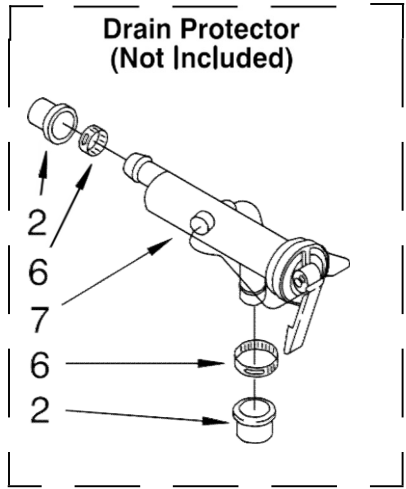

WS400

Illus. No.	Part No.	DESCRIPTION
1	285442	Connector Kit, Plastic Drain Hose
2	285321	Sleeve Kit, (Contains 2 Sleeves)
3	370447	Clamp, Hose
4	16272	Connector, Straight
5	285320	Siphon Break Kit (Not Included)
6	65349	Clamp, Hose
7	367031	Drain Protector (Not Included)