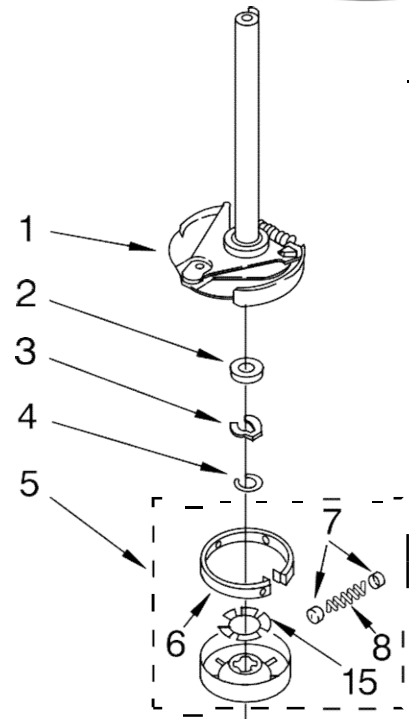

FOR ORDERING INFORMATION REFER TO PARTS PRICE LIST

FOR ORDERING INFORMATION REFER TO PARTS PRICE LIST

Lavadora Whirlpool 7MLSR6332KQ3

Illus. No.	Part No.	DESCRIPTION
1	3355758	Cap, Agitator
2	358237	Screw & Washer (5/16-24 x 1)
3	3348752	Clothes Mover
4	3347288	Agitator
5	8528150	Tub Ring & Gasket
6	3976308	Gasket, Tub Ring
9	3363663	Cam, Driven
10	3366877	Dog, Agitator Clutch
11	3363661	Bearing, Cam Driven
12	21366	Nut, Spanner
13	8526017	Basket & Balance Ring
14	8519788	Balance Ring
16	63849	Tub
17	389140	Block, Basket Drive
18	383727	Gasket, Centerpost
19	3347780	Hose, Pressure
20	3348117	Agitator (Complete)
22	3350389	Spacer-Thrust Switch
23	3354733	Cap, Barrier
24	3348855	Seal-Inner Cap
26	3949550	Washer

Lavadora Whirlpool 7MLSR6332KQ3

Illus. No.	Part No.	DESCRIPTION	Illus. No.	Part No.	DESCRIPTION
1	388952	Brake & Drive Tube (Complete) (Refer to Page 11 For Further Breakdown)	10	3357334	Screw, Gearcase To Base (3)
2	63292	Washer, Spin Tube Thrust	11	62611	Plate, Motor Mount To Gearcase
3	62697	Ring, Spin Tube Support	12	62691	Grommet, Motor (4)
4	63283	Ring, Retainer	13	285753	Coupling, Motor & Isolation
5	3951311	Clutch (Complete)	15	3355454	Clip, Anti-Rattle
6	3951308	Band & Lining, Clutch (Includes Illus. 7 & 8)	16	3400516	Screw
7	62646	Cap, Clutch Spring (2)	17	3349637	Retainer, Motor (2)
8	3946792	Spring, Clutch	18	3362089	Shield, Tub To Motor
9	8532118	Gearcase (Complete) (Refer To Page 12 For Further Breakdown)	19	8528157	Motor, Main Drive
			20	3952056	Switch, Main Drive Motor
			21	8546127	Retainer, Pump (2)
			22	3363394	Pump (Complete)
			23	3387485	Screw, 10-16 x 5/8
			24	8316060	Shield, Motor