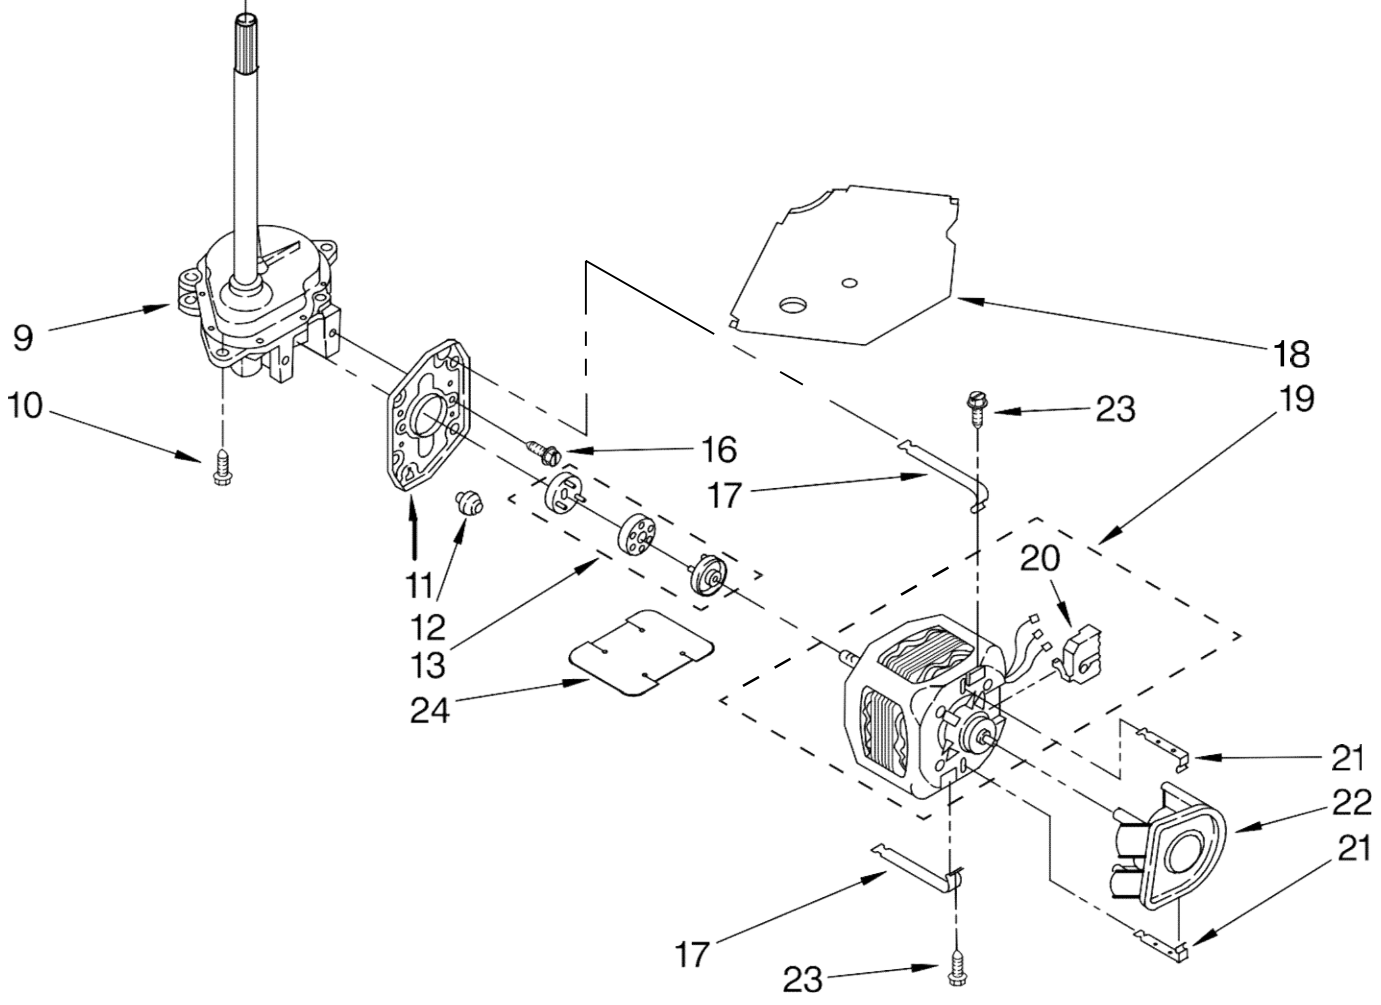

FOR ORDERING INFORMATION REFER TO PARTS PRICE LIST

FOR ORDERING INFORMATION REFER TO PARTS PRICE LIST

Lavadora Whirlpool 7MLSR6332KQ3

Illus. No.	Part No.	DESCRIPTION
1	3355758	Cap, Agitator
2	358237	Screw & Washer (5/16-24 x 1)
3	3348752	Clothes Mover
4	3347288	Agitator
5	8528150	Tub Ring & Gasket
6	3976308	Gasket, Tub Ring
9	3363663	Cam, Driven
10	3366877	Dog, Agitator Clutch
11	3363661	Bearing, Cam Driven
12	21366	Nut, Spanner
13	8526017	Basket & Balance Ring
14	8519788	Balance Ring
16	63849	Tub
17	389140	Block, Basket Drive
18	383727	Gasket, Centerpost
19	3347780	Hose, Pressure
20	3348117	Agitator (Complete)
22	3350389	Spacer-Thrust Switch
23	3354733	Cap, Barrier
24	3348855	Seal-Inner Cap
26	3949550	Washer

Lavadora Whirlpool 7MLSR6332KQ3

Illus. No.	Part No.	DESCRIPTION	Illus. No.	Part No.	DESCRIPTION
1	388952	Brake & Drive Tube (Complete) (Refer to Page 11 For Further Breakdown)	10	3357334	Screw, Gearcase To Base (3)
2	63292	Washer, Spin Tube Thrust	11	62611	Plate, Motor Mount To Gearcase
3	62697	Ring, Spin Tube Support	12	62691	Grommet, Motor (4)
4	63283	Ring, Retainer	13	285753	Coupling, Motor & Isolation
5	3951311	Clutch (Complete)	15	3355454	Clip, Anti-Rattle
6	3951308	Band & Lining, Clutch (Includes Illus. 7 & 8)	16	3400516	Screw
7	62646	Cap, Clutch Spring (2)	17	3349637	Retainer, Motor (2)
8	3946792	Spring, Clutch	18	3362089	Shield, Tub To Motor
9	8532118	Gearcase (Complete) (Refer To Page 12 For Further Breakdown)	19	8528157	Motor, Main Drive
			20	3952056	Switch, Main Drive Motor
			21	8546127	Retainer, Pump (2)
			22	3363394	Pump (Complete)
			23	3387485	Screw, 10-16 x 5/8
			24	8316060	Shield, Motor