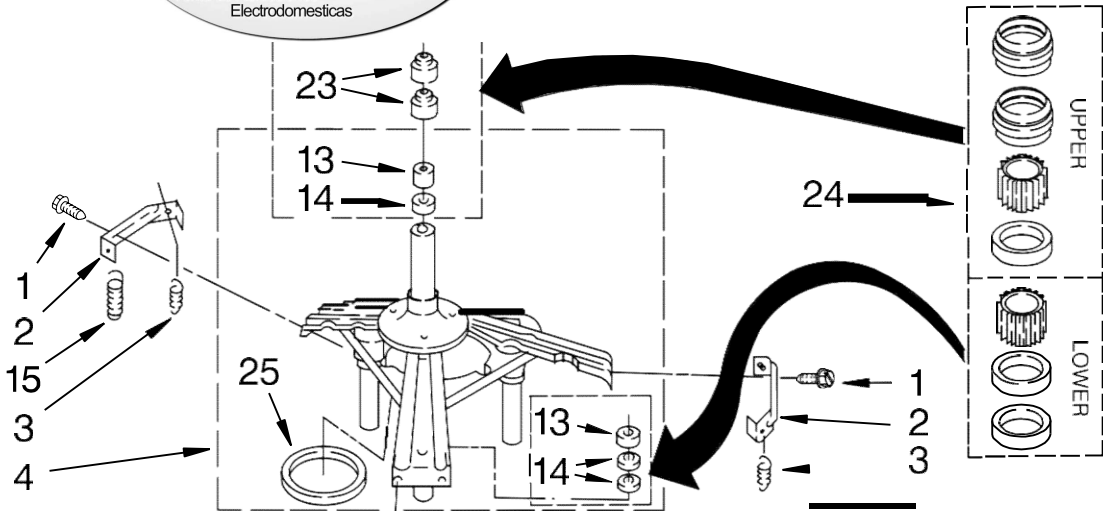

Lavadora Whirlpool 7MLSR6332KQ3

Illus. No.	Part No.	DESCRIPTION
1	3400076	Screw, Bracket Mounting (10-32 x 5/8)
2	64067	Bracket, Spring Outer (2)
3	63907	Spring Suspension,(3)
4	3362087	Support & Brake, Tub
5	64065	Bracket, Spring Outer (L.F.)
6	63466	Link, Leveling Mechanism (2)
7	62597	Spring, Leveling Mechanism
8	62837	Pin, Knurled
9	62596	Foot, Rear (2)
13	3347047	Bearing, Centerpost (2)
14	357409	Seal, Centerpost (3)
15	388492	Spring, Counterweight
16	62568	Pad, Plate
17	3946509	Plate, Suspension (Includes Illus. 16)
18	3363660	Pad, Base
19	3946512	Base Assembly (Includes Illus. 6, 7, 8, 9, 16, 17 18 & 26)
21	3359452	Nut, Lock (3/8-16) (2)
22	389102	Foot, Front (2)
23	356934	Seal, Centerpost (2)
24	285203	Centerpost Bearing Kit (Includes Illus. 13, 14 & 23)
25	63134	Ring, Sound Deadening
26	63806	Retainer, Suspension Spring

FOR ORDERING INFORMATION REFER TO PARTS PRICE LIST