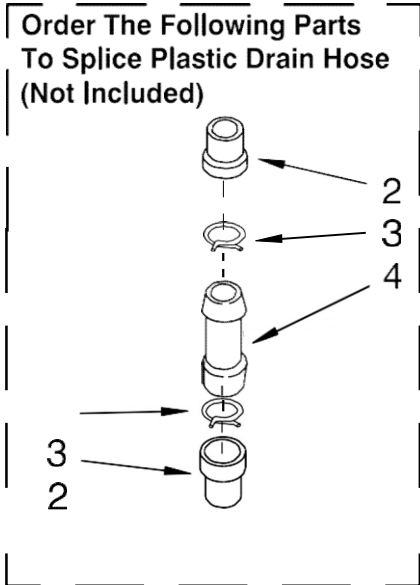

WS400

Illus. No.	Part No.	DESCRIPTION
1	285442	Connector Kit, Plastic Drain Hose
2	285321	Sleeve Kit, (Contains 2 Sleeves)
3	370447	Clamp, Hose
4	16272	Connector, Straight
5	285320	Siphon Break Kit (Not Included)
6	65349	Clamp, Hose
7	367031	Drain Protector (Not Included)