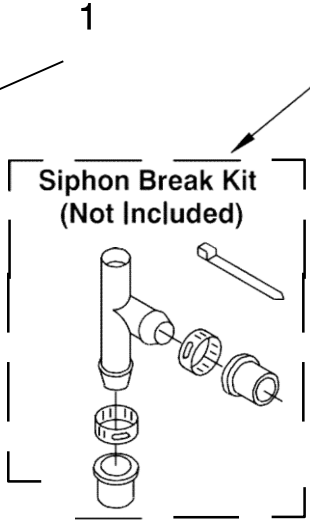

WS400

Illus. No.	Part No.	DESCRIPTION
1	285442	Connector Kit, Plastic Drain Hose
2	285321	Sleeve Kit, (Contains 2 Sleeves)
3	370447	Clamp, Hose
4	16272	Connector, Straight
5	285320	Siphon Break Kit (Not Included)
6	65349	Clamp, Hose
7	367031	Drain Protector (Not Included)