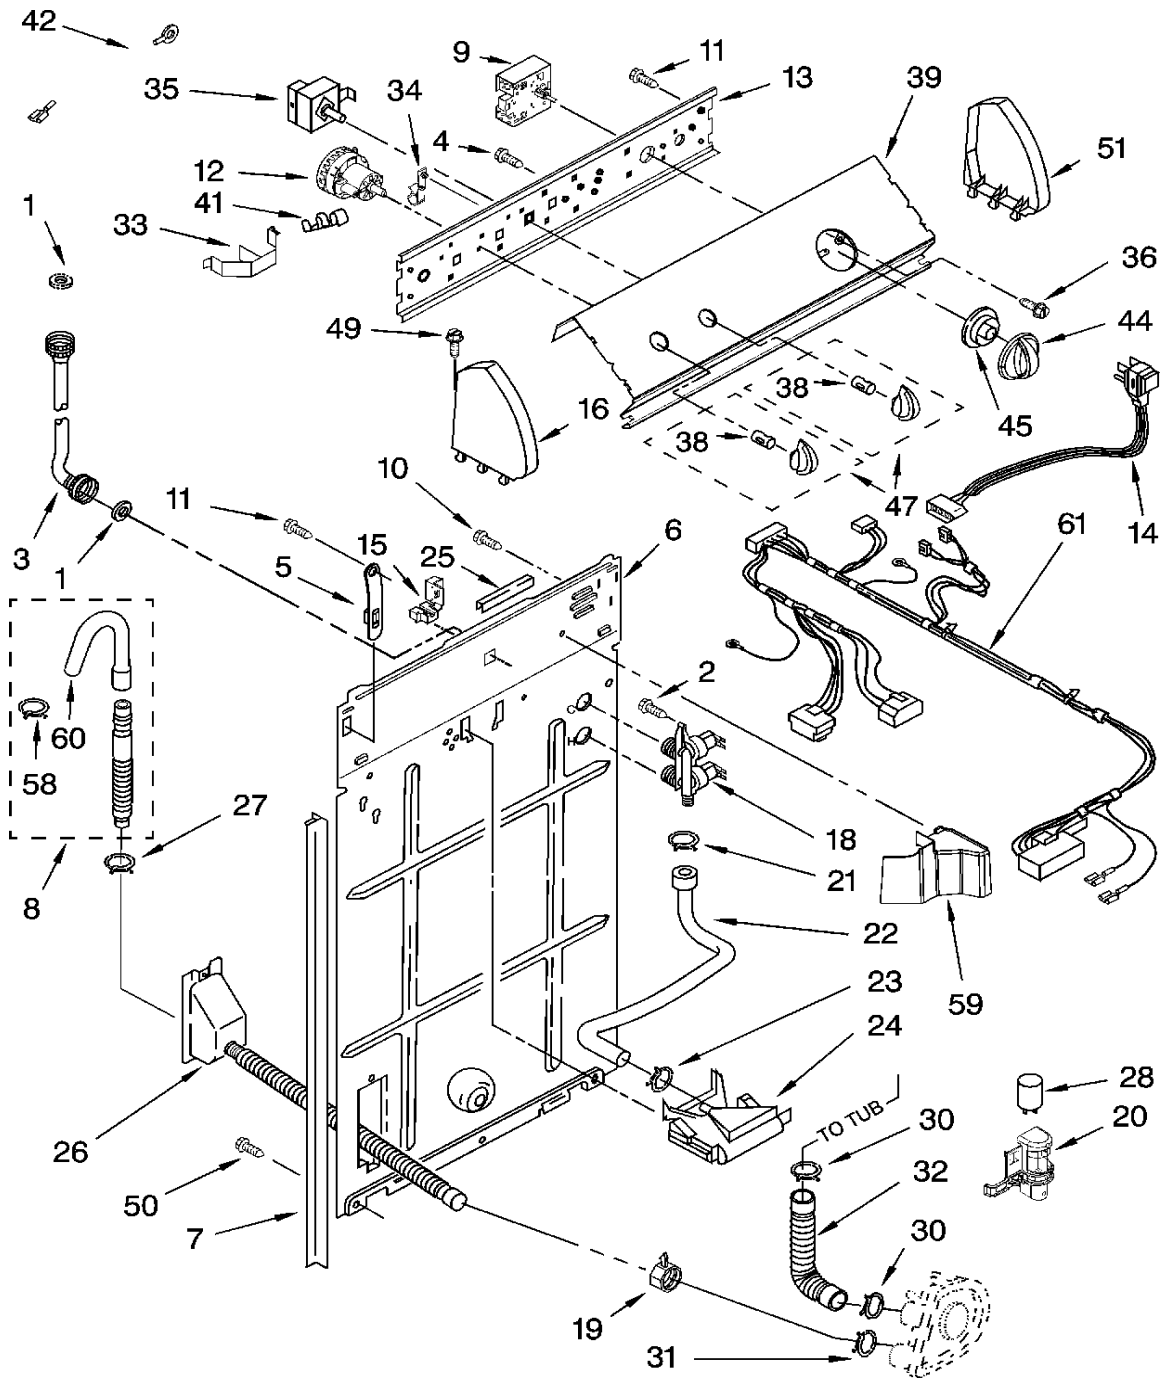

LAVADORA 7MLSR7232PT1

Marca
Capacidad
Color

Whirlpool
11 Kg
Biscuit

CONTROLS AND REAR PANEL

Nota: La imagen mostrada en este explosionado puede no ser idéntica a la pieza real del aparato, mas sin embargo el número de parte mostrado en el listado corresponde a la pieza real del aparato.

LAVADORA 7MLSR7232PT1

Capacidad		Whirlpool	
Color		11 Kg	
Color		Biscuit	
R e f	Descripción	C a n t	Numero de Parte
CONTROLS AND REAR PANEL			
1	Washer, Water Inlet Hose (4) (1-1/16 x 5/8)	4	16123
2	Screw, 8-18 x 1/2	1	9740848
3	Hose, Water Inlet (2) (Blue Coupler)	2	89503
	Hose, Water Inlet (2) (Red Coupler)	2	89503
4	Screw, Ground	1	3179795
5	Strap, Console (2)	2	8568314
6	Panel, Rear	1	8318015
7	Pad, Rear Panel	1	62747
8	Hose, Drain (4 Ft.)	*	285664
	Hose, Drain (9 Ft.) (Not Included)	*	285666
	Extension Drain-Hose (21 Inches) (Not Included)	*	285702
9	Timer, Control (60 Hz.) (Motor Not A Service Part)	1	3953146
10	Screw, Ground	1	3351614
11	Screw, 8-18 x 3/8	1	90767
12	Switch, Water Level	1	3366849
13	Bracket, Control	1	8544893
14	Cord, Power (Includes Item 15)	1	8559419
15	Strain Relief, Power Cord	1	285777
16	Cap, End (L.H.) (White)	*	279962
	Cap, End (L.H.) (Biscuit)	1	8314852
18	Valve, Water Mixing	1	285805
19	Clamp, Hose	*	3976395
20	Clip, Capacitor	1	8318046
21	Clamp, Hose	1	596669
22	Hose, Vacuum Break	1	3357328
23	Clamp, Hose	1	596669
24	Break, Vacuum	1	3360977
25	Edge Protector	1	3367669
26	Drain Hose Assembly	1	8541656
27	Clamp, Hose	*	356138
28	Capacitor, Motor Start	1	661606
30	Clamp, Hose	1	616099
31	Clamp, Hose	1	285655
32	Hose, Pump To Tub	1	285871
33	Clip, Harness & Pressure Hose	1	8055003
34	Retainer, Harness	1	8317975
35	Switch, Water Temperature	1	661612
36	Screw, Timer Mounting	1	3400818
38	Clip, Knob	1	8536939
39	Panel, Console (White)	*	8539639
	Panel, Console (Biscuit)	1	8539640