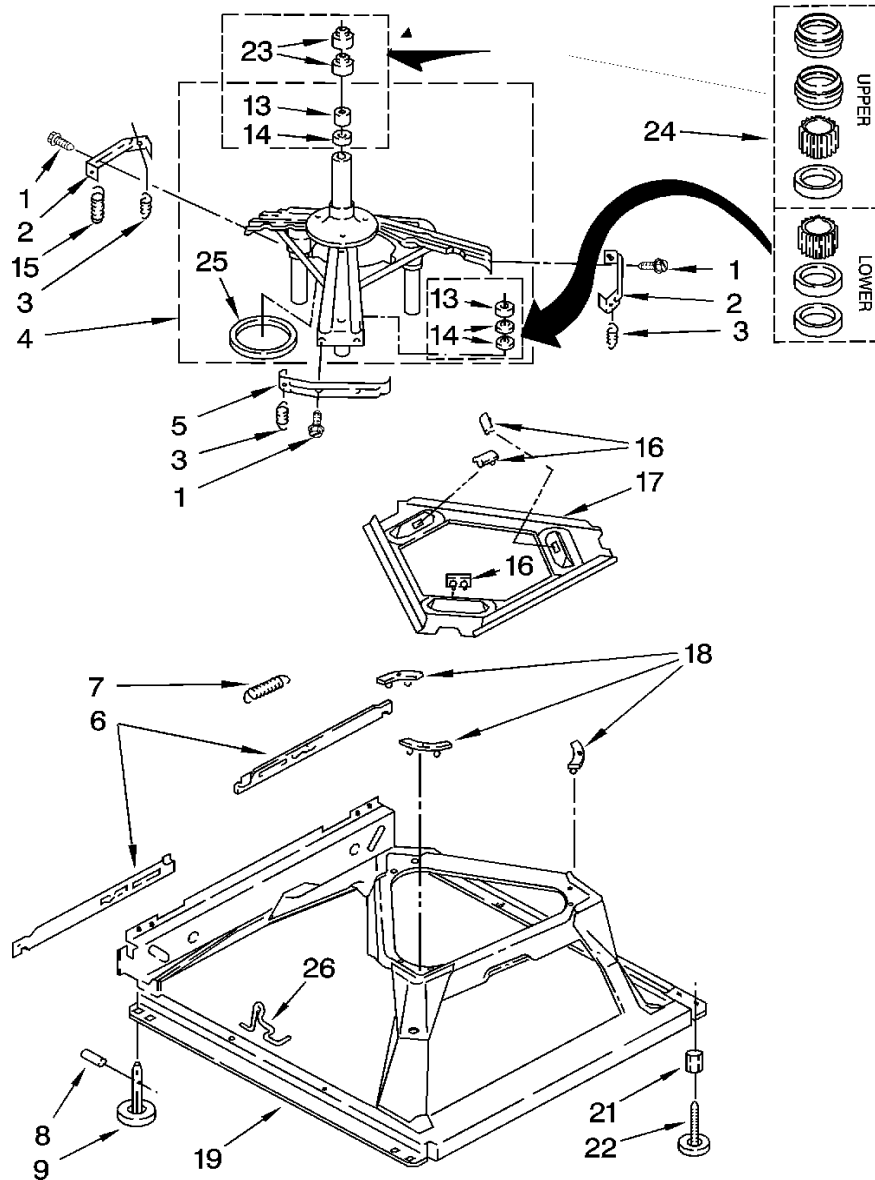

LAVADORA 7MLSR7232PT1

Marca	Whirlpool
Capacidad	11 Kg
Color	Biscuit

MACHINE BASE

Nota: La imagen mostrada en este explosionado puede no ser idéntica a la pieza real del aparato, mas sin embargo el número de parte mostrado en el listado corresponde a la pieza real del aparato.