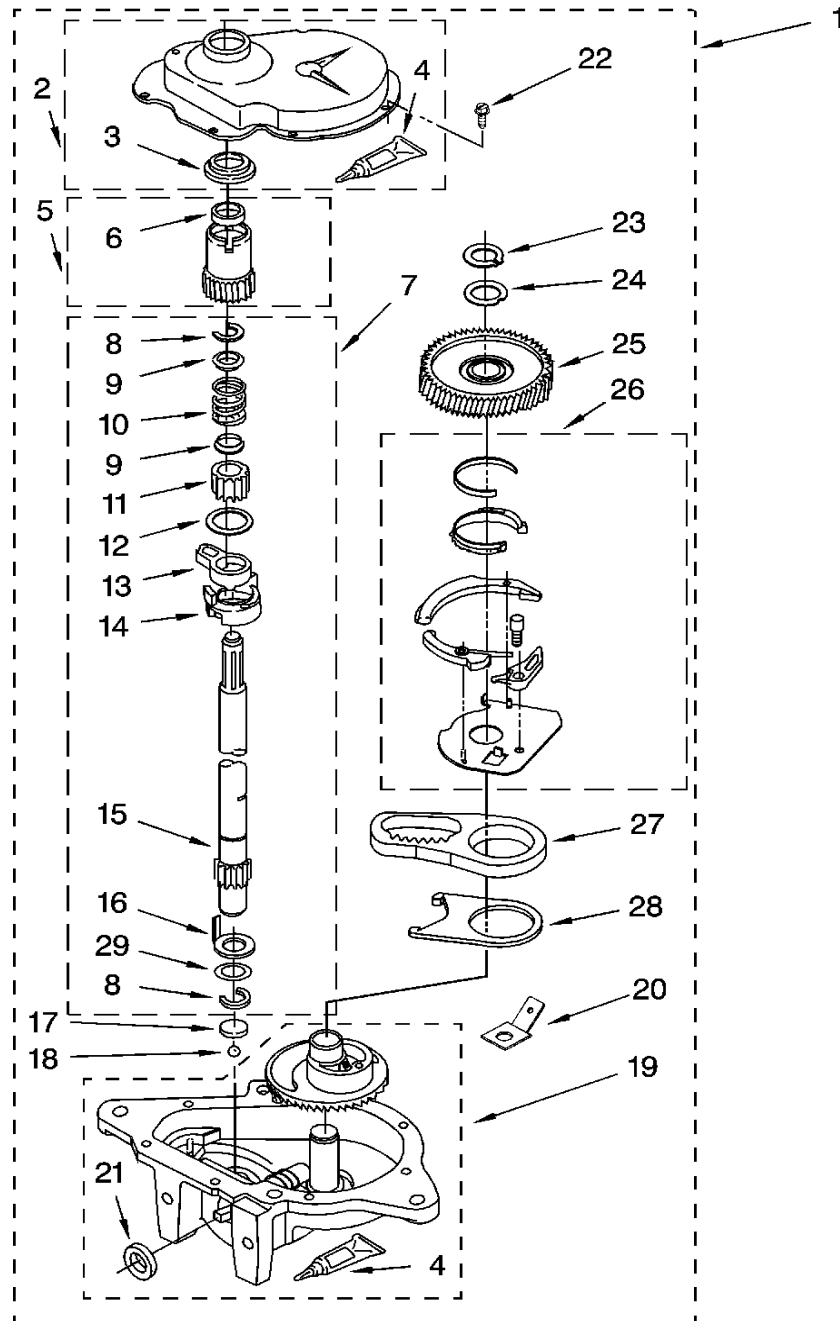

LAVADORA 7MLSR7232PT1

Marca	Whirlpool
Capacidad	11 Kg
Color	Biscuit

GEARCASE

Nota: La imagen mostrada en este explosionado puede no ser idéntica a la pieza real del aparato, mas sin embargo el número de parte mostrado en el listado corresponde a la pieza real del aparato.