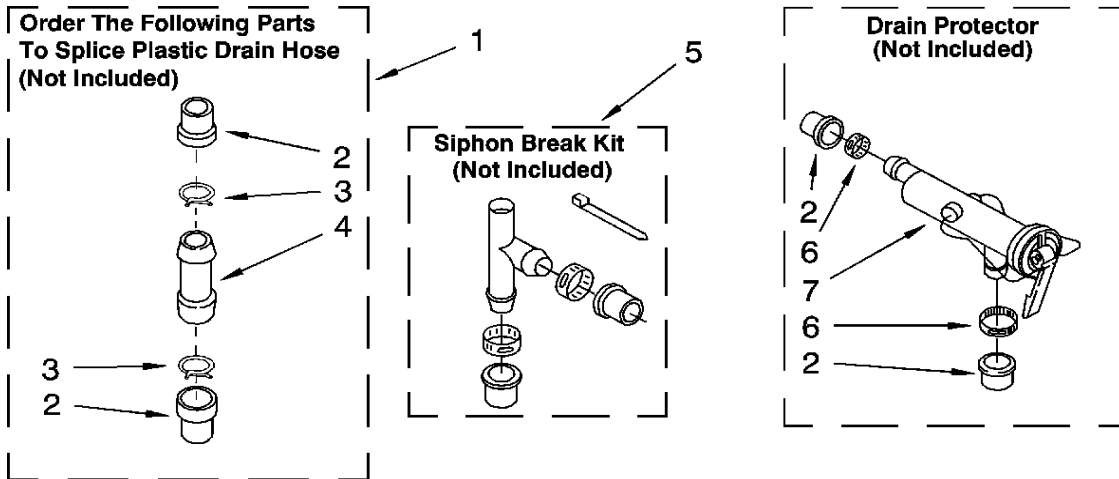

LAVADORA 7MLSR7232PT1

Marca	Whirlpool
Capacidad	11 Kg
Color	Biscuit

WATER SYSTEM

Nota: La imagen mostrada en este explosionado puede no ser idéntica a la pieza real del aparato, mas sin embargo el número de parte mostrado en el listado corresponde a la pieza real del aparato.