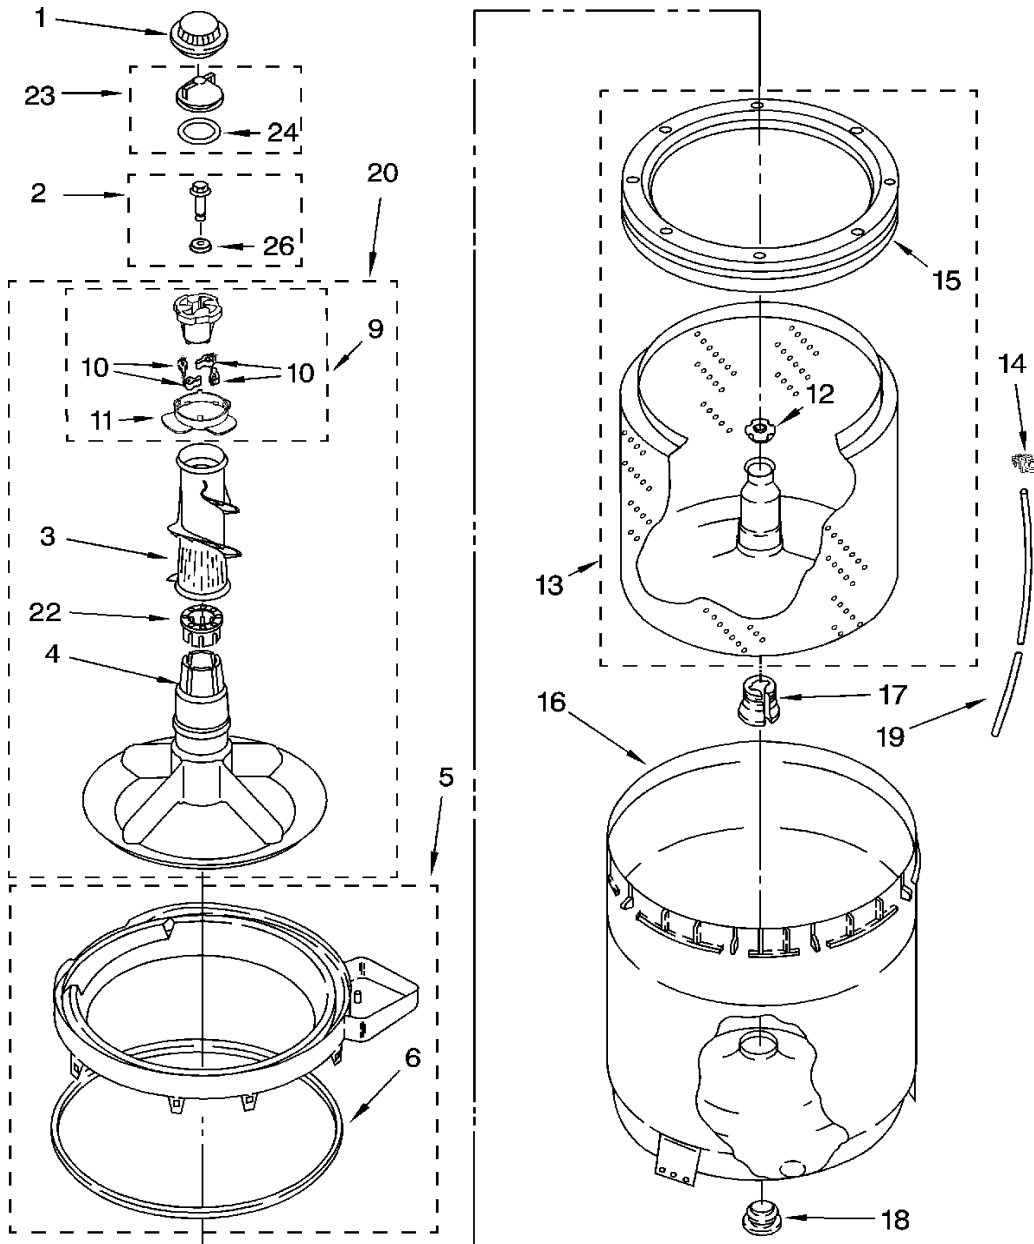

LAVADORA 7MLSR7232PT1

Marca
Capacidad
Color

Whirlpool
11 Kg
Biscuit

AGITATOR, BASKET AND TUB

Nota: La imagen mostrada en este explosionado puede no ser idéntica a la pieza real del aparato, mas sin embargo el número de parte mostrado en el listado corresponde a la pieza real del aparato.

LAVADORA 7MLSR7232PT1

Marca		Whirlpool	
Capacidad		11 Kg	
Color		Biscuit	
R e f	Descripción	C a n t	Numero de Parte
AGITATOR, BASKET AND TUB			
1	Cap, Agitator	1	3355758
2	Screw & Washer (5/16-24 x 1)	1	285009
3	Clothes Mover	1	3348752
4	Agitator	1	3347288
5	Tub Ring & Gasket	1	8528150
6	Gasket, Tub Ring	1	3976308
9	Cam, Driven	1	285746
10	Dog, Agitator Clutch (4)	4	80040
11	Bearing-Driven Cam	1	3363661
12	Nut, Spanner	1	21366
13	Basket & Balance Ring	1	8526017
14	Clip, Pressure Switch Hose	1	2219077
15	Balance Ring	1	8519788
16	Tub	1	63849
17	Block, Basket Drive	1	389140
18	Gasket, Centerpost	1	383727
19	Hose, Pressure Switch	1	353244
20	Agitator (Complete)	1	285565
22	Spacer, Thrust	1	285587
23	Cap, Barrier	1	285551
24	Seal, Inner Cap	1	3348855
26	Washer	1	3949550