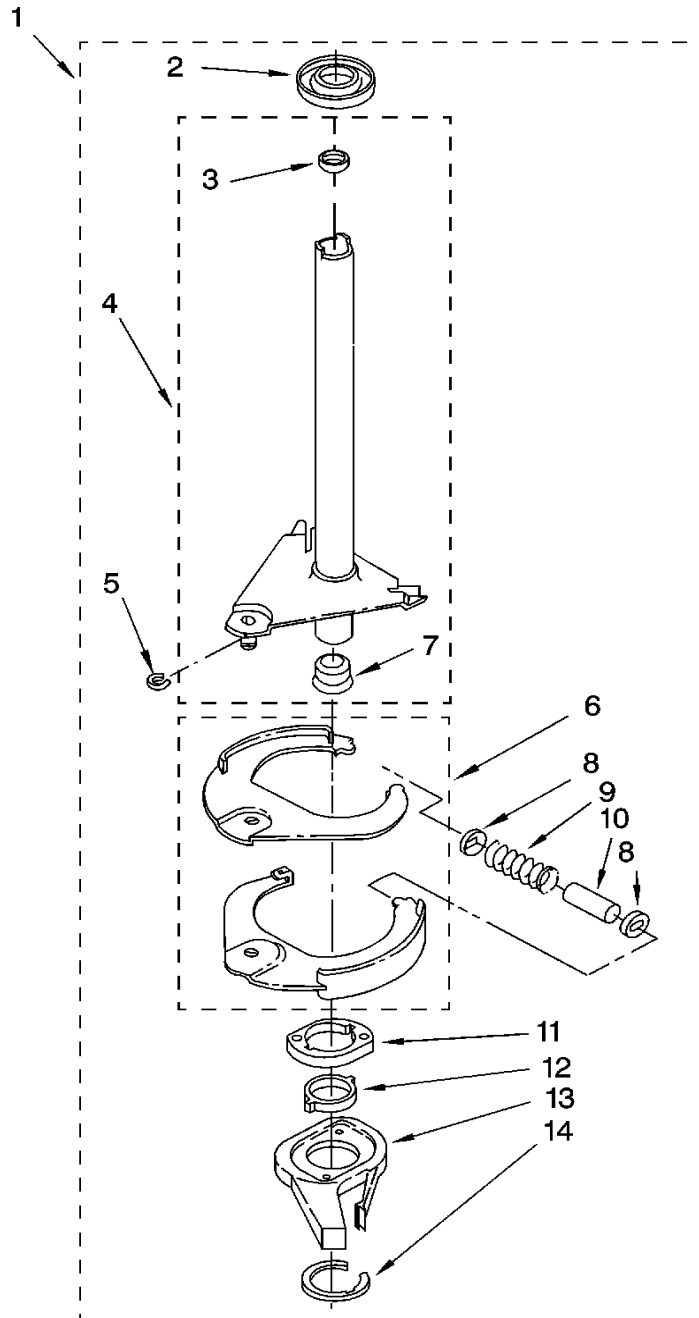

LAVADORA 7MLSR7232PT1

Marca	Whirlpool
Capacidad	11 Kg
Color	Biscuit

BRAKE AND DRIVE TUBE

Nota: La imagen mostrada en este explosionado puede no ser idéntica a la pieza real del aparato, mas sin embargo el número de parte mostrado en el listado corresponde a la pieza real del aparato.