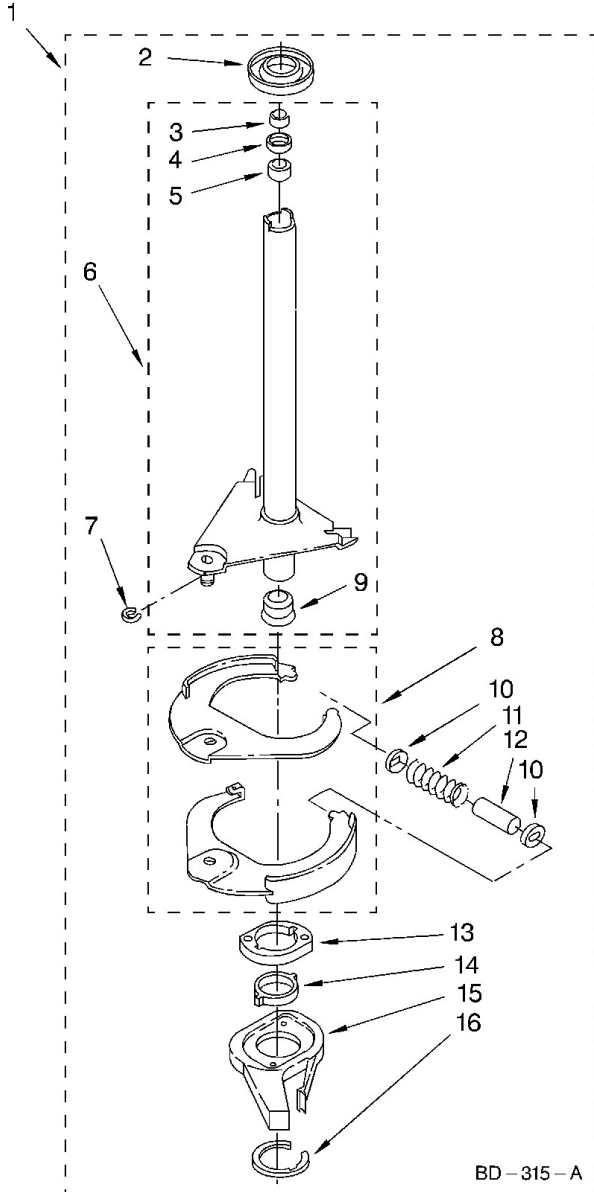

Distribuidor Autorizado

SurteRápido.com

Venta de Refacciones
Electrodomesticas

Lavadora Whirlpool 7MLSR8523MT0

BD-315-A

Distribuidor Autorizado

SurteRápido.com

Venta de Refacciones
Electrodomesticas

Lavadora Whirlpool 7MLSR8523MT0

No. Ilus.	DESCRIPCIÓN	No. de Parte
1	Brake And Drive Tube (Complete)	285792
2	Ring, Thrust	62658
3	Seal, Oil	91939
4	Seal, Drive Tube	356427
5	Spacer, Drive Tube	356937
6	Tube, Basket Drive	64208
7	Ring, Retaining	64035
8	Shoe, Brake	285438
9	``T`` Bearing, Spin Tube	62703
10	Cap, Brake Spring (2)	285658
11	Spring, Brake	387806
12	Sleeve, Brake Spring	285658
13	Cam, Brake Release	661516
14	Sleeve, Cam	63022
15	Driver, Brake Cam	285790
16	Ring, Retaining	90368