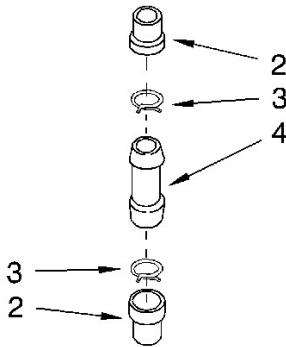

Lavadora Whirlpool 7MLSR8523MT0

No. Ilus.	DESCRIPCIÓN	No. de Parte
1	Brake And Drive Tube (Complete)	285792
2	Ring, Thrust	62658
3	Seal, Oil	91939
4	Seal, Drive Tube	356427
5	Spacer, Drive Tube	356937
6	Tube, Basket Drive	64208
7	Ring, Retaining	64035
8	Shoe, Brake	285438
9	``T`` Bearing, Spin Tube	62703
10	Cap, Brake Spring (2)	285658
11	Spring, Brake	387806
12	Sleeve, Brake Spring	285658
13	Cam, Brake Release	661516
14	Sleeve, Cam	63022
15	Driver, Brake Cam	285790
16	Ring, Retaining	90368

Lavadora Whirlpool 7MLSR8523MT0

No. Ilus.	DESCRIPCIÓN	No. de Parte
1	Gearcase (Complete)	8532118
2	Cover, Gearcase	285202
3	Seal, Gearcase Cover	3349985
4	Sealer, Gasket (.20 Fl. Oz.) (6 ml)	285195
5	Pinion, Spin (Includes Illus. 25)	285362
6	Seal, Spin Pinion	356427
7	Shaft, Agitator (Complete)	389387
8	Ring, Retaining (2)	90369
9	Retainer, Spring (2)	62677
10	Spring, Agitate	62676
11	Gear, Agitate (Includes 15 & 29)	285509
12	Washer, Agitate Gear	62619
13	Cam Follower (Includes 14)	285206
14	Cam, Agitate (Includes 13)	285206
15	Shaft, Agitator (Includes 11 & 29)	285509
16	Washer, Cam Thrust	62618
17	Bearing, Thrust (Includes 18)	285205
18	Ball, Bearing (Includes 17)	285205
19	Bottom and Pinion, Gearcase	285515
20	Block Tab, Terminal	3949116
21	Seal, Thrust Plug	285352
22	Screw, Gearcase Cover Mounting	3351614
23	Ring, Retaining	285765
24	Washer Kit, Thrust	285766
25	Gear, Spin	285362
26	Neutral Assembly	388253
27	Rack, Connecting	3949609
28	Actuator, Shift	62621

Distribuidor Autorizado

SurteRápido.com

Venta de Refacciones
Electrodomesticas

Lavadora Whirlpool 7MLSR8523MT0

**Order The Following Parts
To Splice Plastic Drain Hose
(Not Included)**

**Siphon Break Kit
(Not Included)**