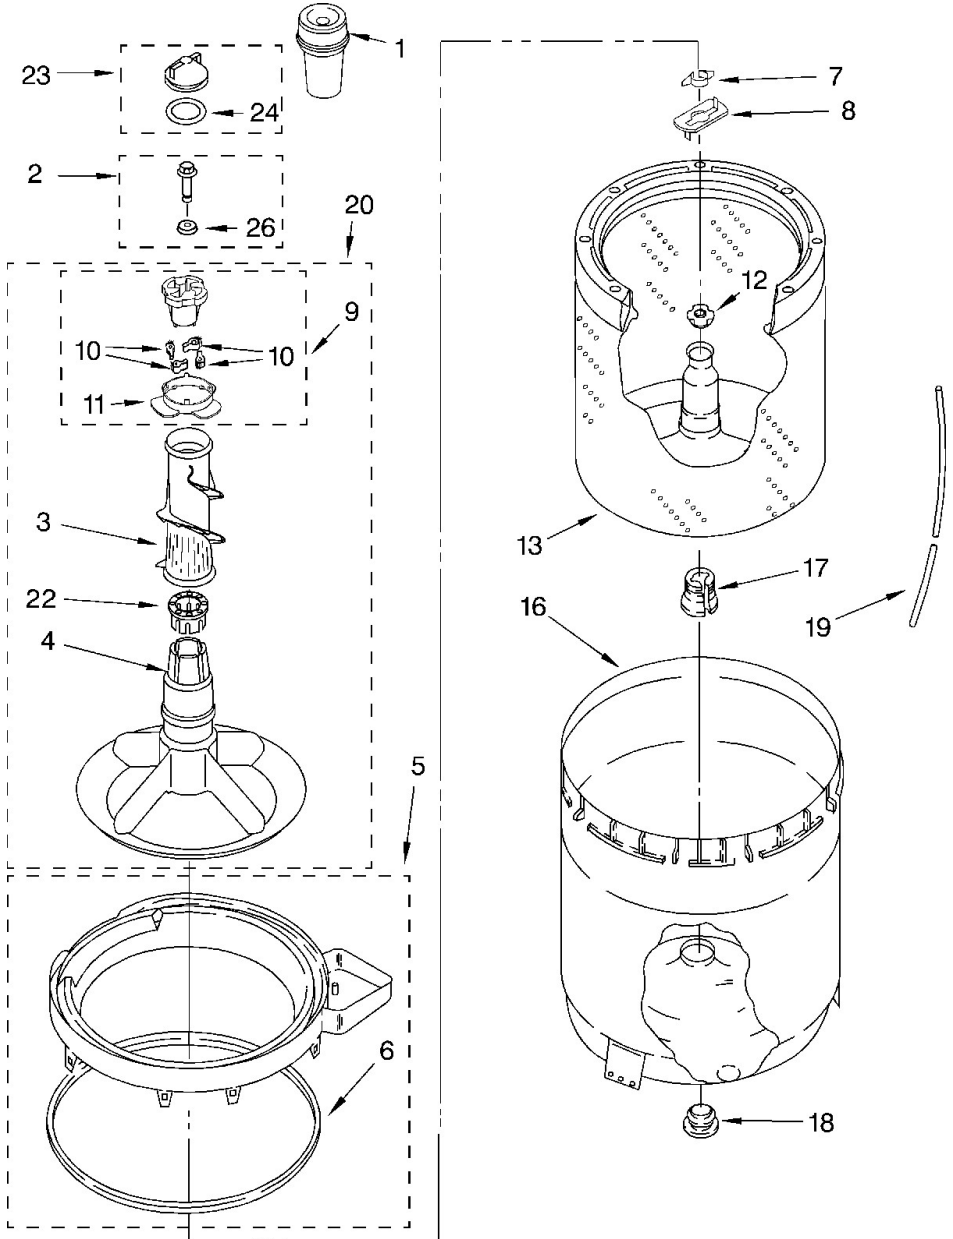

Distribuidor Autorizado

SurteRápido.com

Venta de Refacciones
Electrodomesticas

Lavadora Whirlpool 7MLSR8523MT0

Distribuidor Autorizado

SurteRápido.com

Venta de Refacciones
Electrodomesticas

Lavadora Whirlpool 7MLSR8523MT0

No. Ilus.	DESCRIPCIÓN	No. de Parte
1	Dispenser	63580
2	Screw & Washer (5/16-24 x 1)	285009
3	Clothes Mover	3348752
4	Agitator	3347288
5	Tub Ring & Gasket	8528150
6	Gasket, Tub Ring	3976308
7	Clip, Agitator	3354845
8	Washer, Agitator	3355921
9	Cam Driven	285746
10	Dog, Agitator Clutch	285751
11	Bearing-Driven Cam	3363661
12	Nut, Spanner	21366
13	Basket & Balance Ring	3951989
16	Tub	63849
17	Block, Basket Drive	389140
18	Gasket, Centerpost	383727
19	Hose, Pressure Switch	353244
20	Agitator (Complete)	285565
22	Spacer, Thrust	285587
23	Cap, Barrier	285551
24	Seal, Inner Cap	3348855
26	Washer	3949550