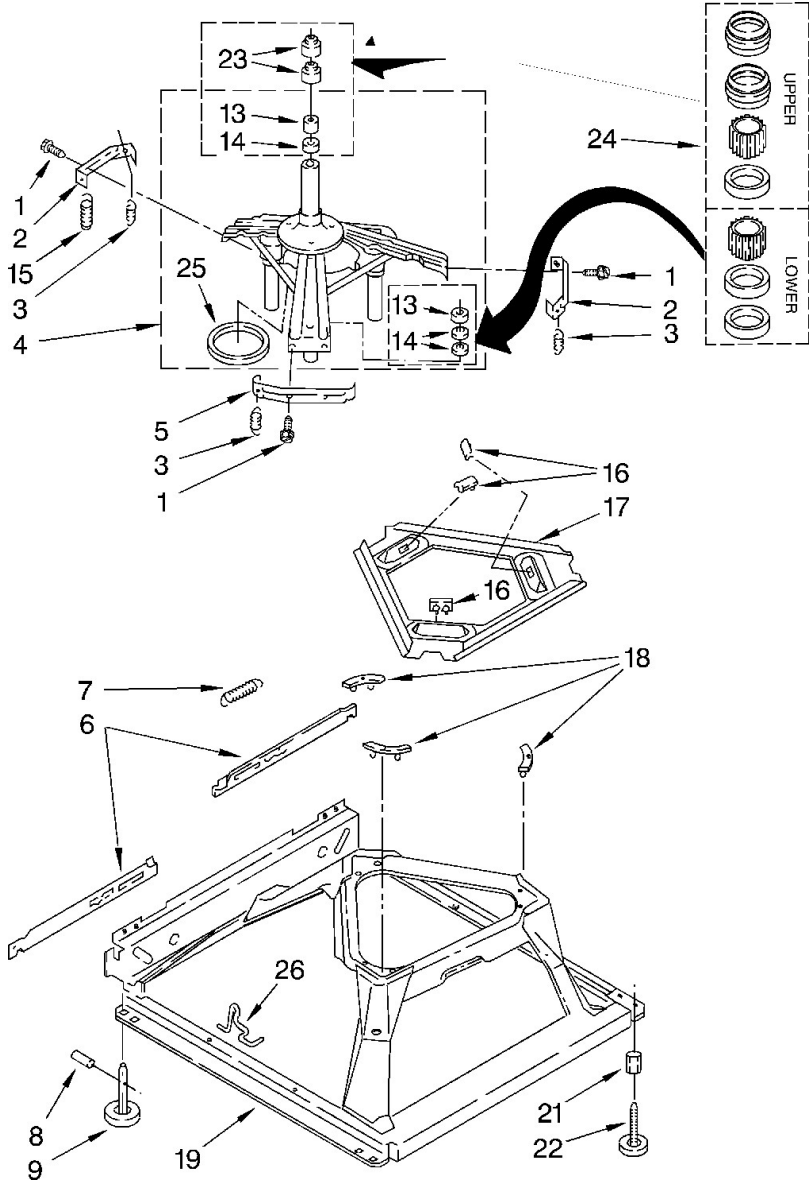

Distribuidor Autorizado

SurteRápido.com

Venta de Refacciones
Electrodomesticas

Lavadora Whirlpool 7MLSR8523MT0

No. Ilus.	DESCRIPCIÓN	No. de Parte
1	Brake & Drive Tube (Complete)	285792
2	Washer, Spin Tube Thrust	63292
3	Ring, Spin Tube Support	62697
4	Ring, Retainer	285353
5	Clutch (Complete)	285785
6	Band & Lining, Clutch	285790
7	Cap, Clutch Spring (2)	62646
8	Spring, Clutch	3946792
9	Gearcase (Complete)	8532118
10	Screw, Gearcase To Base (3)	3400516
11	Plate, Motor Mount To Gearcase	62611
12	Grommet, Motor (4)	62691
13	Coupling, Motor & Isolation	285753
15	Clip, Anti-Rattle	3355454
16	Screw	3400516
17	Retainer, Motor (2)	3349637
18	Shield, Tub To Motor	3362316
19	Motor, Main Drive	389248
20	Switch, Main Drive Motor	3952056
21	Retainer, Pump (2)	62700
22	Pump (Complete)	3363394
23	Screw, 10-16 x 5/8	273556
24	Shield, Motor	3946532

Distribuidor Autorizado

SurteRápido.com

Venta de Refacciones
Electrodomesticas

Lavadora Whirlpool 7MLSR8523MT0