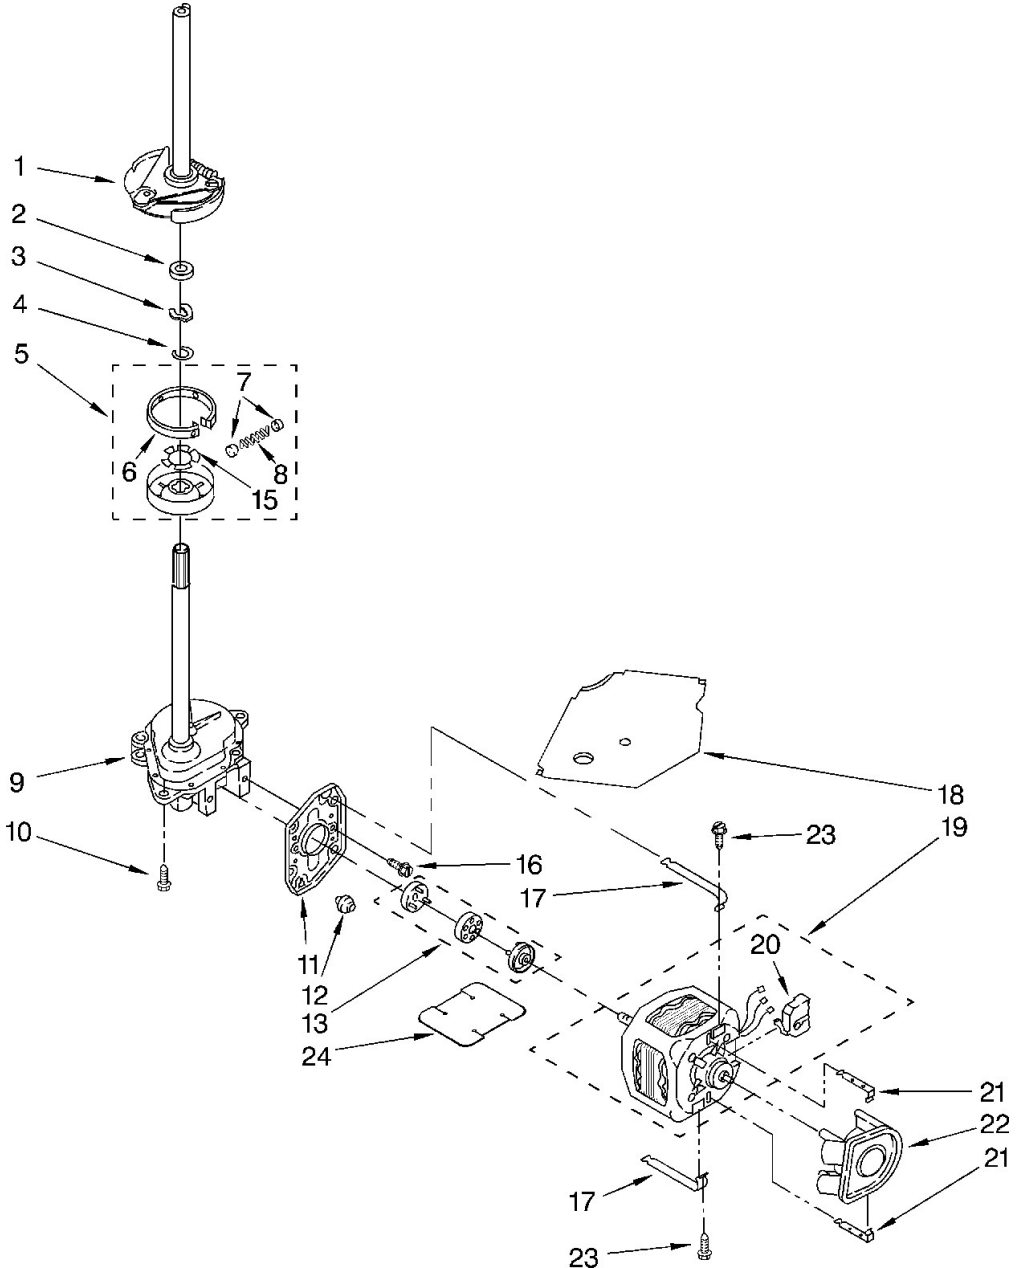

Distribuidor Autorizado

SurteRápido.com

Venta de Refacciones
Electrodomesticas

Lavadora Whirlpool 7MLSR8523MT0

Distribuidor Autorizado

SurteRápido.com

Venta de Refacciones
Electrodomesticas

Lavadora Whirlpool 7MLSR8523MT0

No. Ilus.	DESCRIPCIÓN	No. de Parte
1	Brake & Drive Tube (Complete)	285792
2	Washer, Spin Tube Thrust	63292
3	Ring, Spin Tube Support	62697
4	Ring, Retainer	285353
5	Clutch (Complete)	285785
6	Band & Lining, Clutch	285790
7	Cap, Clutch Spring (2)	62646
8	Spring, Clutch	3946792
9	Gearcase (Complete)	8532118
10	Screw, Gearcase To Base (3)	3400516
11	Plate, Motor Mount To Gearcase	62611
12	Grommet, Motor (4)	62691
13	Coupling, Motor & Isolation	285753
15	Clip, Anti-Rattle	3355454
16	Screw	3400516
17	Retainer, Motor (2)	3349637
18	Shield, Tub To Motor	3362316
19	Motor, Main Drive	389248
20	Switch, Main Drive Motor	3952056
21	Retainer, Pump (2)	62700
22	Pump (Complete)	3363394
23	Screw, 10-16 x 5/8	273556
24	Shield, Motor	3946532