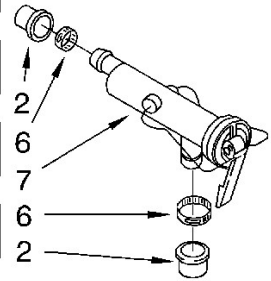

Lavadora Whirlpool 7MLSR8523MT0

No. Ilus.	DESCRIPCIÓN	No. de Parte
1	Gearcase (Complete)	8532118
2	Cover, Gearcase	285202
3	Seal, Gearcase Cover	3349985
4	Sealer, Gasket (.20 Fl. Oz.) (6 ml)	285195
5	Pinion, Spin (Includes Illus. 25)	285362
6	Seal, Spin Pinion	356427
7	Shaft, Agitator (Complete)	389387
8	Ring, Retaining (2)	90369
9	Retainer, Spring (2)	62677
10	Spring, Agitate	62676
11	Gear, Agitate (Includes 15 & 29)	285509
12	Washer, Agitate Gear	62619
13	Cam Follower (Includes 14)	285206
14	Cam, Agitate (Includes 13)	285206
15	Shaft, Agitator (Includes 11 & 29)	285509
16	Washer, Cam Thrust	62618
17	Bearing, Thrust (Includes 18)	285205
18	Ball, Bearing (Includes 17)	285205
19	Bottom and Pinion, Gearcase	285515
20	Block Tab, Terminal	3949116
21	Seal, Thrust Plug	285352
22	Screw, Gearcase Cover Mounting	3351614
23	Ring, Retaining	285765
24	Washer Kit, Thrust	285766
25	Gear, Spin	285362
26	Neutral Assembly	388253
27	Rack, Connecting	3949609
28	Actuator, Shift	62621

Distribuidor Autorizado

SurteRápido.com

Venta de Refacciones
Electrodomesticas

Lavadora Whirlpool 7MLSR8523MT0

**Order The Following Parts
To Splice Plastic Drain Hose
(Not Included)**

**Siphon Break Kit
(Not Included)**

**Drain Protector
(Not Included)**

No. Ilus.	DESCRIPCIÓN	No. de Parte
1	Connector Kit, Plastic Drain Hose	285442
2	Sleeve Kit, (Contains 2 Sleeves)	285321
3	Clamp, Hose	285655
4	Connector, Straight	16272
5	Siphon Break Kit (Not Included)	285320
6	Clamp, Hose	285655
7	Drain Protector (Not Included)	367031