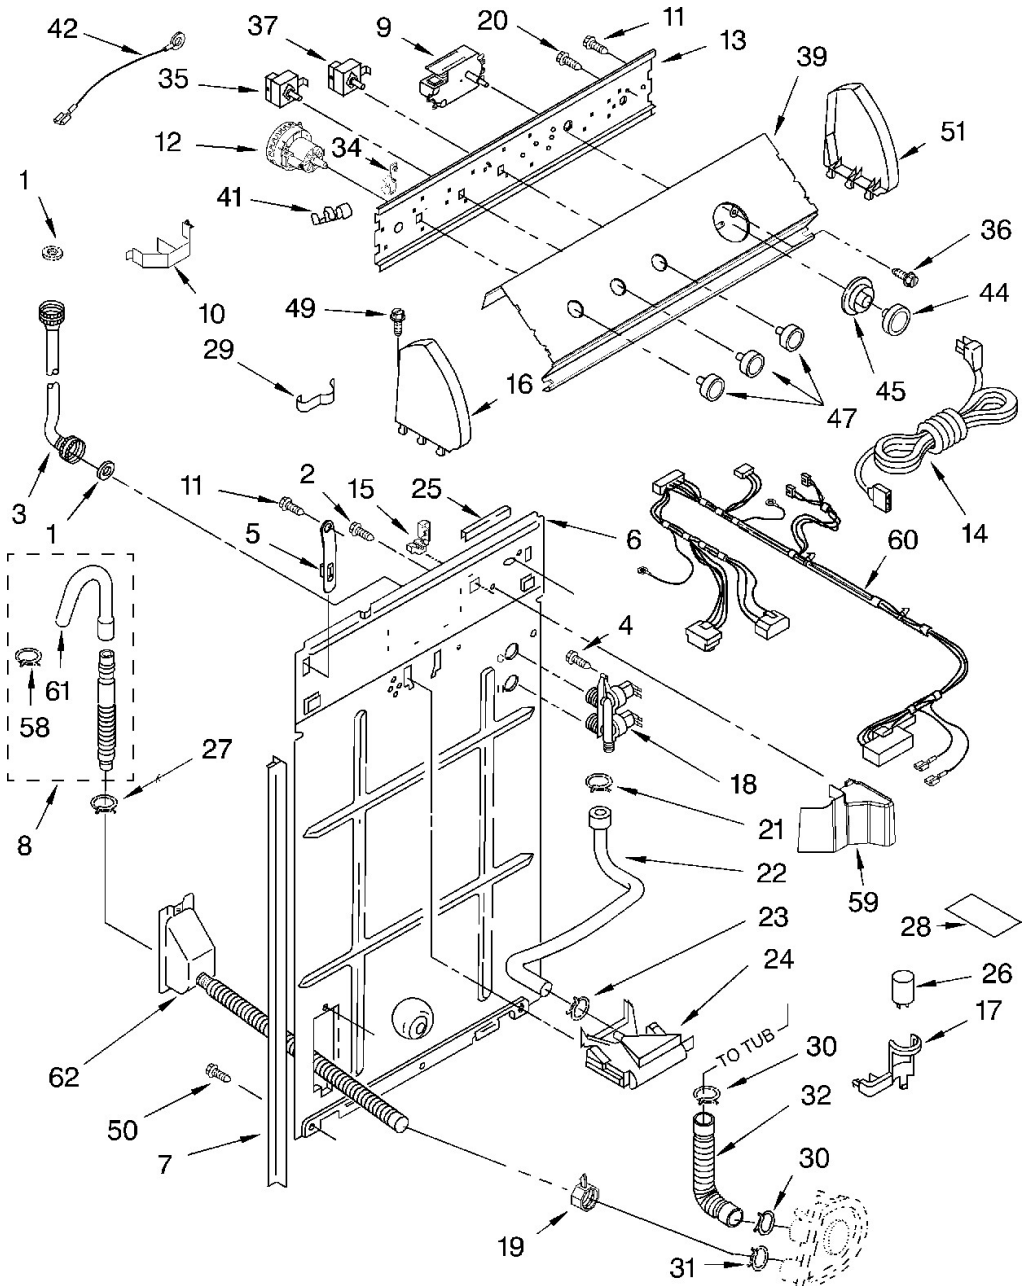

Distribuidor Autorizado

SurteRápido.com

Venta de Refacciones
Electrodomesticas

Lavadora Whirlpool 7MLSR8523MT0

Distribuidor Autorizado

SurteRápido.com

Venta de Refacciones
Electrodomesticas

Lavadora Whirlpool 7MLSR8523MT0

No. Ilus.	DESCRIPCIÓN	No. de Parte
1	Washer, Water Inlet Hose	16123
2	Screw, Ground	3351614
3	Hose, Water Inlet (2) (Red Coupling)	89503
	Hose, Water Inlet (2) (Blue Coupling)	89503
4	Screw, 8-18 x 1/2	9740848
5	Strap, Console (2)	8318255
6	Panel, Rear	8318405
7	Pad, Rear Panel	62747
8	Hose, Drain (4`)	285664
	Hose, Drain (9`) (Not Included)	285666
	Extension Drain Hose	285702
9	Timer, Control (60 Hz.)	3949208
10	Clip, Harness & Pressure Hose	8055003
11	Screw, 8-18 x 3/8	90767
12	Switch, Water Level	3366848
13	Bracket, Control	3948608
14	Cord, Power (Includes 15)	8532158
15	Strain Relief, Power Cord	285777
16	Cap, End (L.H.)	8314852
17	Clip, Capacitor	8318201
18	Valve, Water Mixing	3952164
19	Clamp, Hose	3976395
20	Screw, Ground	3179795
21	Clamp, Hose	596669
22	Hose, Vacuum Break	3357328
23	Clamp, Hose	596669
24	Break, Vacuum	3360977
25	Edge Protector	3367669