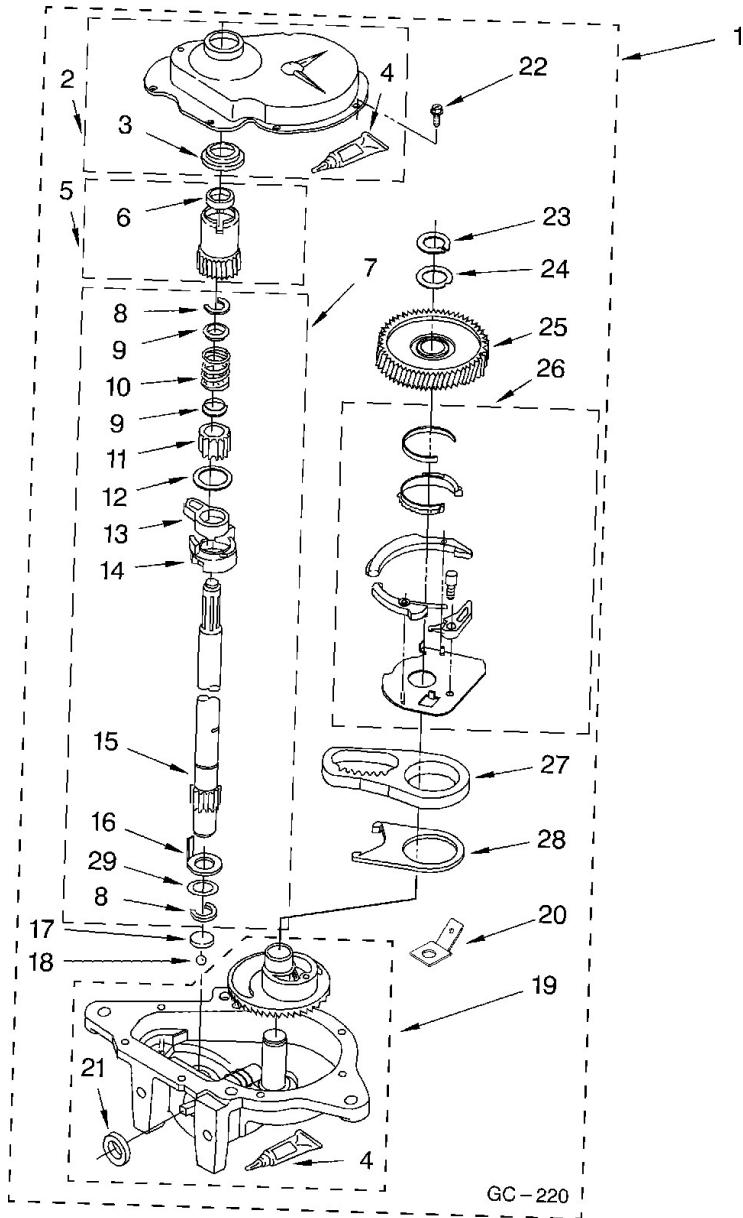

Distribuidor Autorizado

SurteRápido.com

Venta de Refacciones
Electrodomesticas

Lavadora Whirlpool 7MLSR8523MT0

GC-220

Distribuidor Autorizado

SurteRápido.com

Venta de Refacciones
Electrodomesticas

Lavadora Whirlpool 7MLSR8523MT0

No. Ilus.	DESCRIPCIÓN	No. de Parte
1	Gearcase (Complete)	8532118
2	Cover, Gearcase	285202
3	Seal, Gearcase Cover	3349985
4	Sealer, Gasket (.20 Fl. Oz.) (6 ml)	285195
5	Pinion, Spin (Includes Illus. 25)	285362
6	Seal, Spin Pinion	356427
7	Shaft, Agitator (Complete)	389387
8	Ring, Retaining (2)	90369
9	Retainer, Spring (2)	62677
10	Spring, Agitate	62676
11	Gear, Agitate (Includes 15 & 29)	285509
12	Washer, Agitate Gear	62619
13	Cam Follower (Includes 14)	285206
14	Cam, Agitate (Includes 13)	285206
15	Shaft, Agitator (Includes 11 & 29)	285509
16	Washer, Cam Thrust	62618
17	Bearing, Thrust (Includes 18)	285205
18	Ball, Bearing (Includes 17)	285205
19	Bottom and Pinion, Gearcase	285515
20	Block Tab, Terminal	3949116
21	Seal, Thrust Plug	285352
22	Screw, Gearcase Cover Mounting	3351614
23	Ring, Retaining	285765
24	Washer Kit, Thrust	285766
25	Gear, Spin	285362
26	Neutral Assembly	388253
27	Rack, Connecting	3949609
28	Actuator, Shift	62621