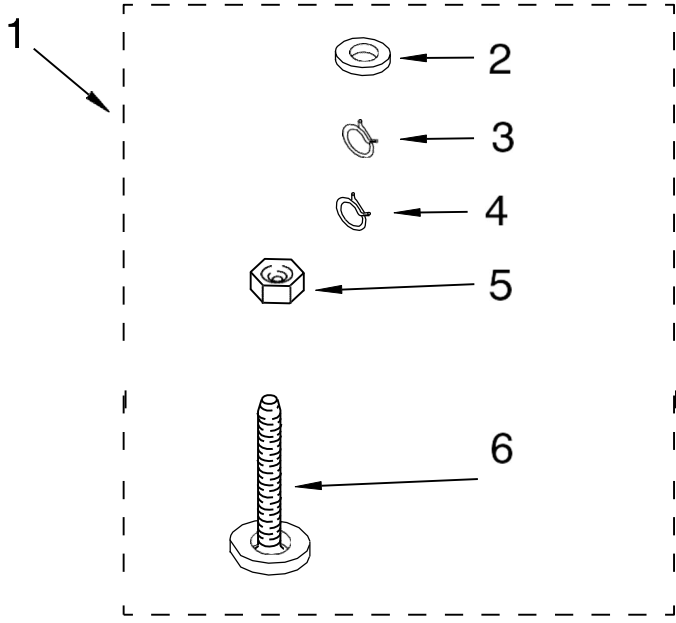

FOLLOWING PARTS NOT ILLUSTRATED

285208 Lubricant  
 (Use Only In Brake Shoe Assembly On Roller & Pin)

BD-315-A

Lavadora Whirlpool 7MLSR8523MT1

Illus. No.	Part No.	DESCRIPTION
1	8532118	Gearcase (Complete)
2	285202	Cover, Gearcase
3	3349985	Seal, Gearcase Cover
4	285195	Sealer, Gasket (.20 Fl. Oz.) (6 ml)
5	63320	Pinion, Spin (Includes Illus. 25)
6	356427	Seal, Spin Pinion
7	389387	Shaft, Agitator (Complete)
8	90369	Ring, Retaining (2)
9	62677	Retainer, Spring (2)
10	62676	Spring, Agitate
11	63273	Gear, Agitate (Includes 15 & 29)
12	62619	Washer, Agitate Gear
13	62580	Cam Follower (Includes 14)
14	62581	Cam, Agitate (Includes 13)
15	285509	Shaft, Agitator (Includes 11 & 29)
16	62618	Washer, Cam Thrust
17	16018	Bearing, Thrust (Includes 18)
18	85529	Ball, Bearing (Includes 17)
19	389230	Bottom and Pinion, Gearcase
20	3949116	Block Tab, Terminal
21	285352	Seal, Thrust Plug
22	3351614	Screw, Gearcase Cover Mounting (8) (10-24 x 3/8)
23	3362552	Ring, Retaining
24	285735	Washer Kit, Thrust
25	62570	Gear, Spin
26	388253	Neutral Assembly
27	3349296	Rack, Connecting
28	62621	Actuator, Shift
29	388815	Washer, Intermediate

GC-220

FOR ORDERING INFORMATION REFER TO PARTS PRICE LIST

Lavadora Whirlpool 7MLSR8523MT1

WS400

Illus. No.	Part No.	DESCRIPTION
1	285442	Connector Kit, Plastic Drain Hose
2	285321	Sleeve Kit, (Contains 2 Sleeves)
3	370447	Clamp, Hose
4	16272	Connector, Straight
5	285320	Siphon Break Kit (Not Included)
6	65349	Clamp, Hose
7	367031	Drain Protector (Not Included)

FOR ORDERING INFORMATION REFER TO PARTS PRICE LIST

Lavadora Whirlpool 7MLSR8523MT1

Illus. No.	Part No.	DESCRIPTION
1	3976263	Miscellaneous Parts Bag
2	3976300	Washer, Inlet Hose (1-1/16 x 5/8) (4)
3	3366912	Clamp, Hose
4	3366913	Clamp, Hose
5	3359452	Nut, Lock (3/8-16)
6	389102	Foot, Front (2)