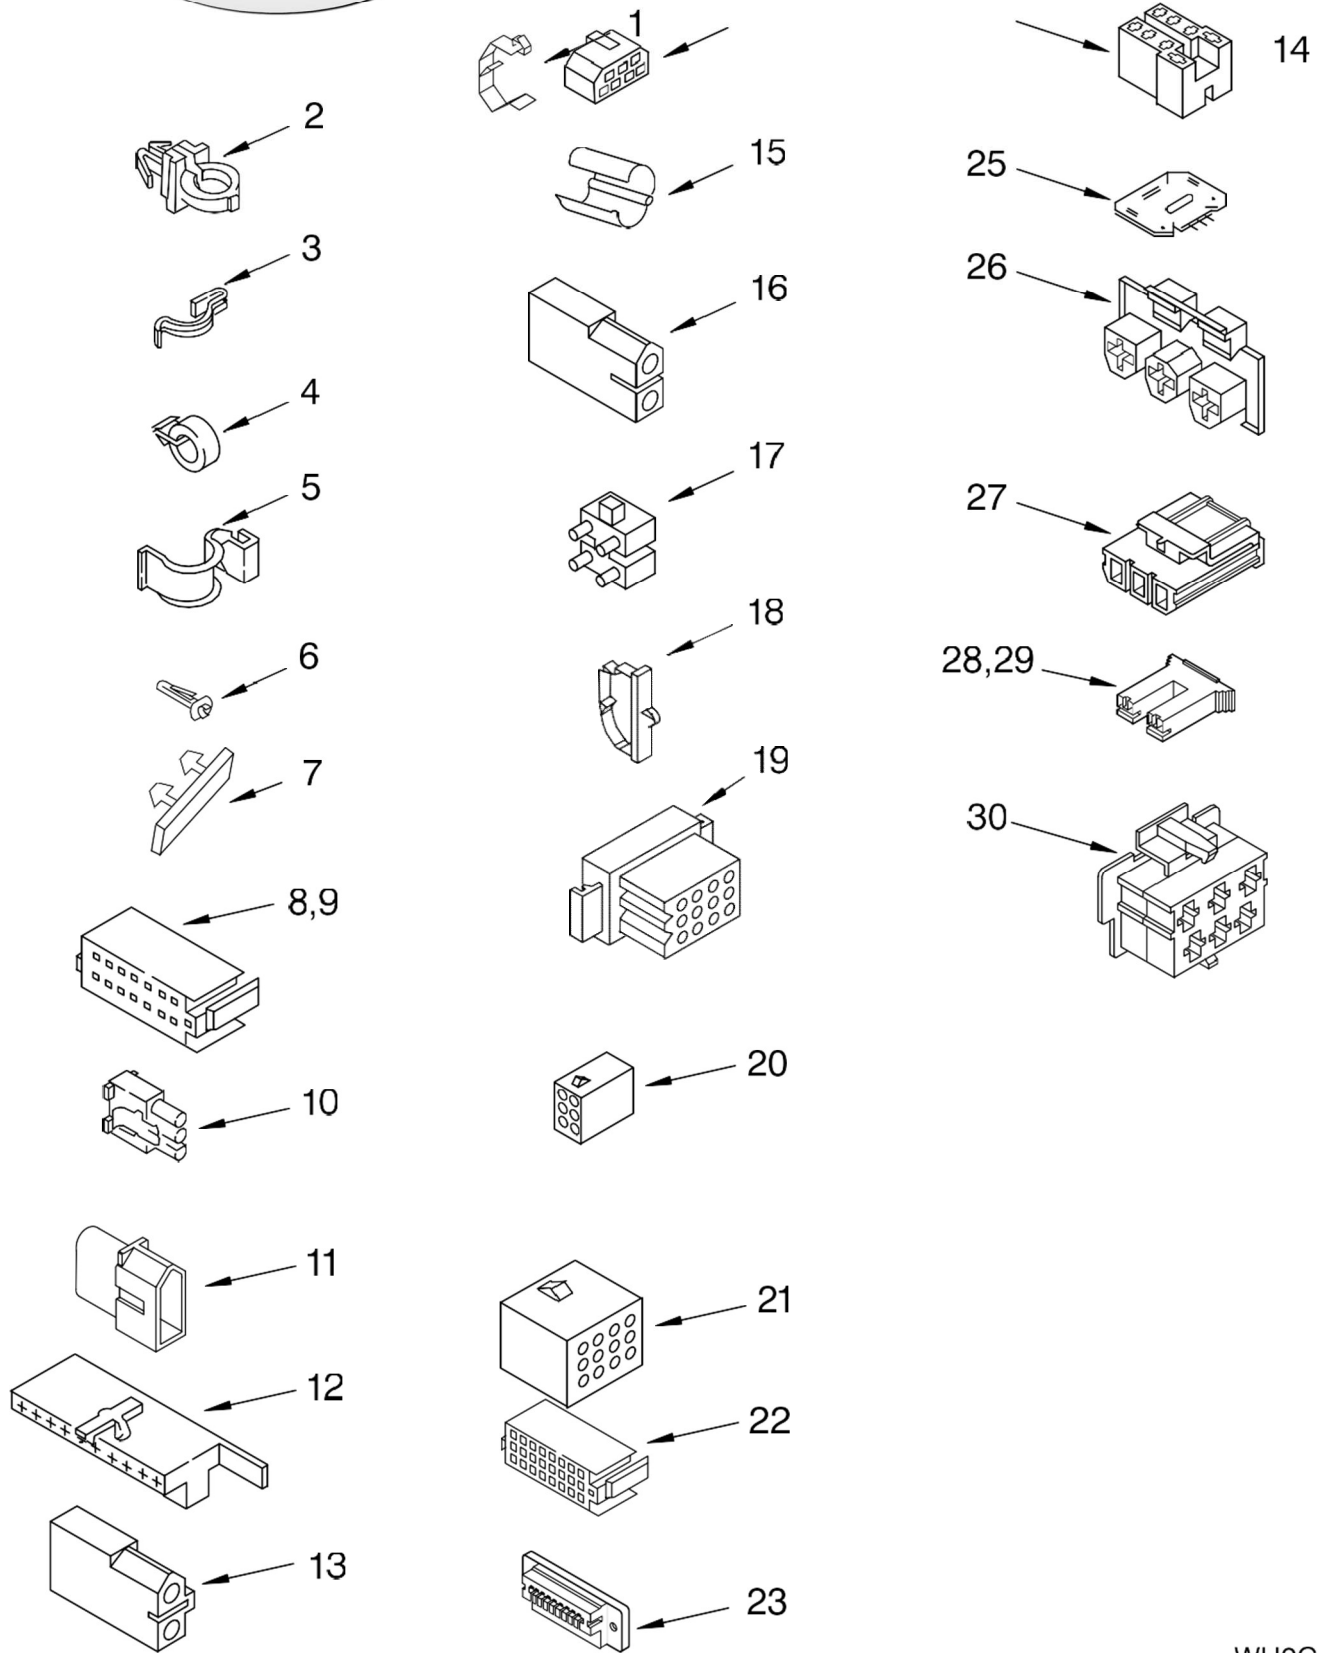

Lavadora Whirlpool 7MLSR8523MT1

WH2G

FOR ORDERING INFORMATION REFER TO PARTS PRICE LIST

Lavadora Whirlpool 7MLSR8523MT1

Illus. No.	Part No.	DESCRIPTION	Illus. No.	Part No.	DESCRIPTION	Illus. No.	Part No.	DESCRIPTION
1	3349557	Clip, Harness	13	3348075	Block, Disconnect (Motor 3 Speed) (Use Term. 94613 Or 94614.)	23	3349494	Connector, Etc
2	388498	Clip, Harness	14	3347243	Block, Disconnect (Use Term. 352088)	24	60687	Connector, Relay (Use Term.308569)
3	3347812	Clip, Harness	15	63523	Protector	25	3407125	E.T.C. Control
4	3352501	Clip, Harness	16	717252	Connector (2-Way) (Use Term.94614)	26	3948617	Connector (T.P.A.) (3-Circuit) (Lid Switch) (Use Term. 3948619 OR 3948620.)
5	90016	Clip, Harness	17	387566	Plug, Terminal (4-Way) (Power Cord) (Use M3 Screws)	27	3360056	Connector (T.P.A.) (3-Circuit) (Pressure Switch) (Use Term.3948619 OR 3948620.)
6	3390496	Clip, Harness	18	3352944	Clip, Harness	28	3354925	Block, Connector (Cold Valve) (Use Term.693217)
7	389379	Retainer, (Suds Models)	19	3390423	Block, Disconnect (12-Way) (Timer) (Use Term. 94613)	29	3354926	Block, Connector (Hot Valve) (Use Term.693217)
8	352090	Timer, Block Disconnect (White)	20	3347730	Receptacle (6-Way) (Use Term. 94613)	30	3948615	Connector (T.P.A.) (6-Circuit) (Temp. Switch) (Use Term.3948619 OR 3948620.)
9	352089	Timer, Block Disconnect (Black)	21	388818	Plug, Terminal (12-Way) (Use Term. 94613 Or 94614.)			
10	62889	Receptacle, Terminal (3-Way) (Lid Switch) (Use Term.94613) Or 94614.)	22	3369366	Timer, Block Disconnect (Black) (Amp) (Use Term.3369365)			
11	353424	Plug, Terminal (3-Way) (Power Cord) (Use Term.94613)						
12	62505	Block, Disconnect (Motor 2 Speed) (Use Term.352088)						

FOR COMPLETE WIRING HARNESS REFER TO CONTROL AND REAR PANEL PARTS PAGE

WH2G

FOR ORDERING INFORMATION REFER TO PARTS PRICE LIST