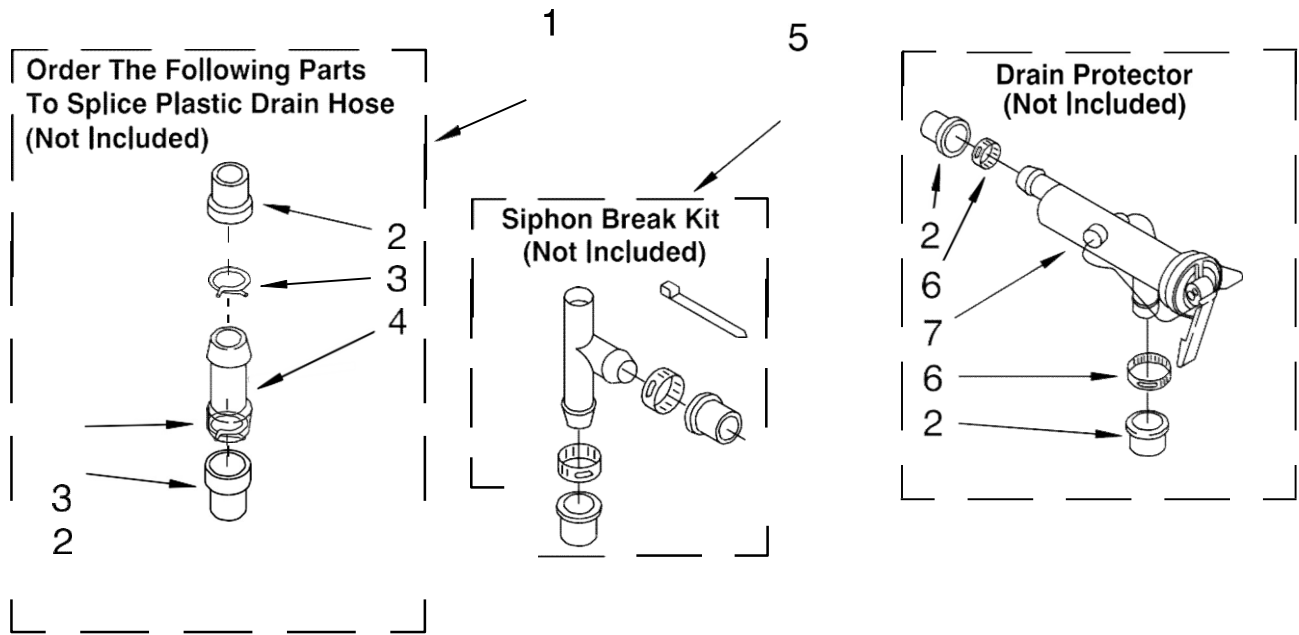

Lavadora Whirlpool 7MLSR8523MT1

WS400

Illus. No.	Part No.	DESCRIPTION
1	285442	Connector Kit, Plastic Drain Hose
2	285321	Sleeve Kit, (Contains 2 Sleeves)
3	370447	Clamp, Hose
4	16272	Connector, Straight
5	285320	Siphon Break Kit (Not Included)
6	65349	Clamp, Hose
7	367031	Drain Protector (Not Included)

FOR ORDERING INFORMATION REFER TO PARTS PRICE LIST