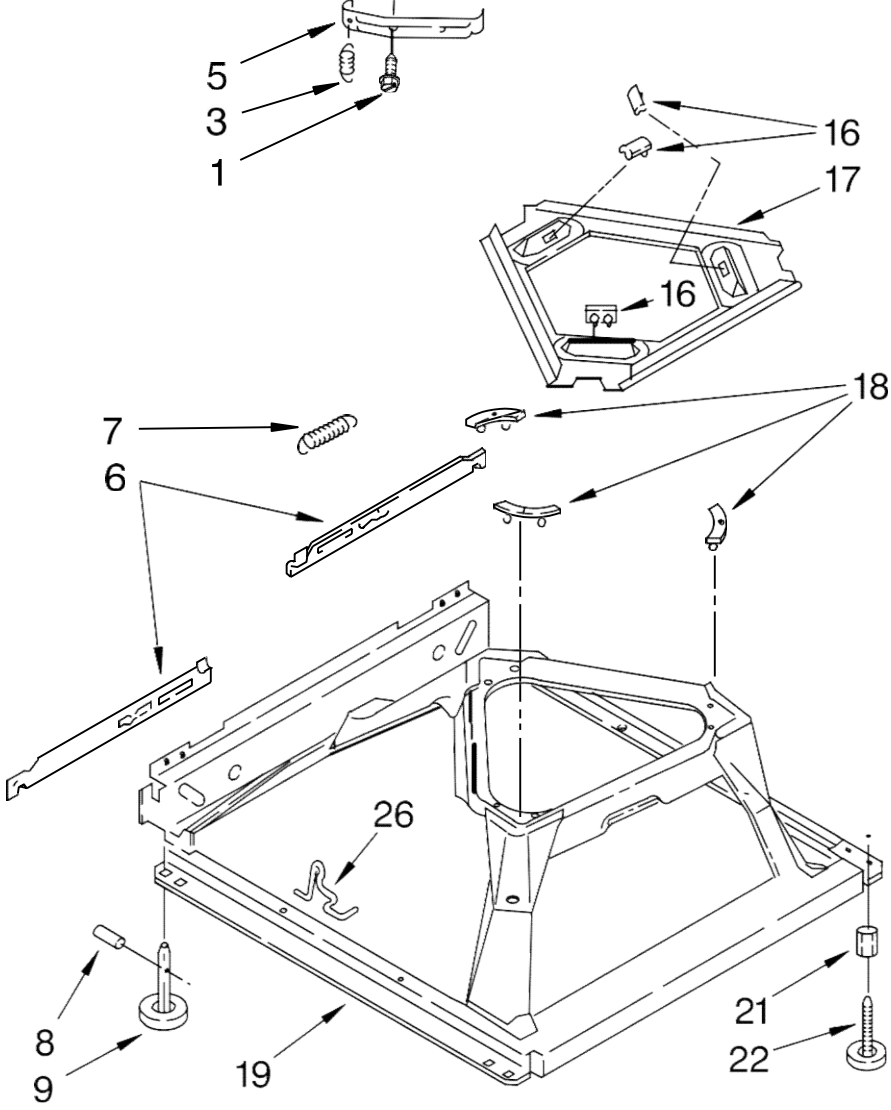

Lavadora Whirlpool 7MLSR8523MT1

Illus. No.	Part No.	DESCRIPTION
1	3400076	Screw, Bracket Mounting (10-32 x 5/8)
2	64067	Bracket, Spring Outer (2)
3	63907	Spring Suspension,(3)
4	3362087	Support & Brake, Tub
5	64065	Bracket, Spring Outer (L.F.)
6	63466	Link, Leveling Mechanism (2)
7	62597	Spring, Leveling Mechanism
8	62837	Pin, Knurled
9	62596	Foot, Rear (2)
13	3347047	Bearing, Centerpost (2)
14	357409	Seal, Centerpost (3)
15	388492	Spring, Counterweight
16	62568	Pad, Plate
17	3946509	Plate, Suspension (Includes Illus. 16)
18	3363660	Pad, Base
19	3946512	Base Assembly (Includes Illus. 6, 7, 8, 9, 16, 17, 18, & 26)
21	3359452	Nut, Lock (3/8-16) (2)
22	389102	Foot, Front (2)
23	356934	Seal, Centerpost (2)
24	285203	Centerpost Bearing Kit (Includes Illus. 13, 14 & 23)
25	63134	Ring, Sound Deadening
26	63806	Retainer, Suspension Spring

FOR ORDERING INFORMATION REFER TO PARTS PRICE LIST