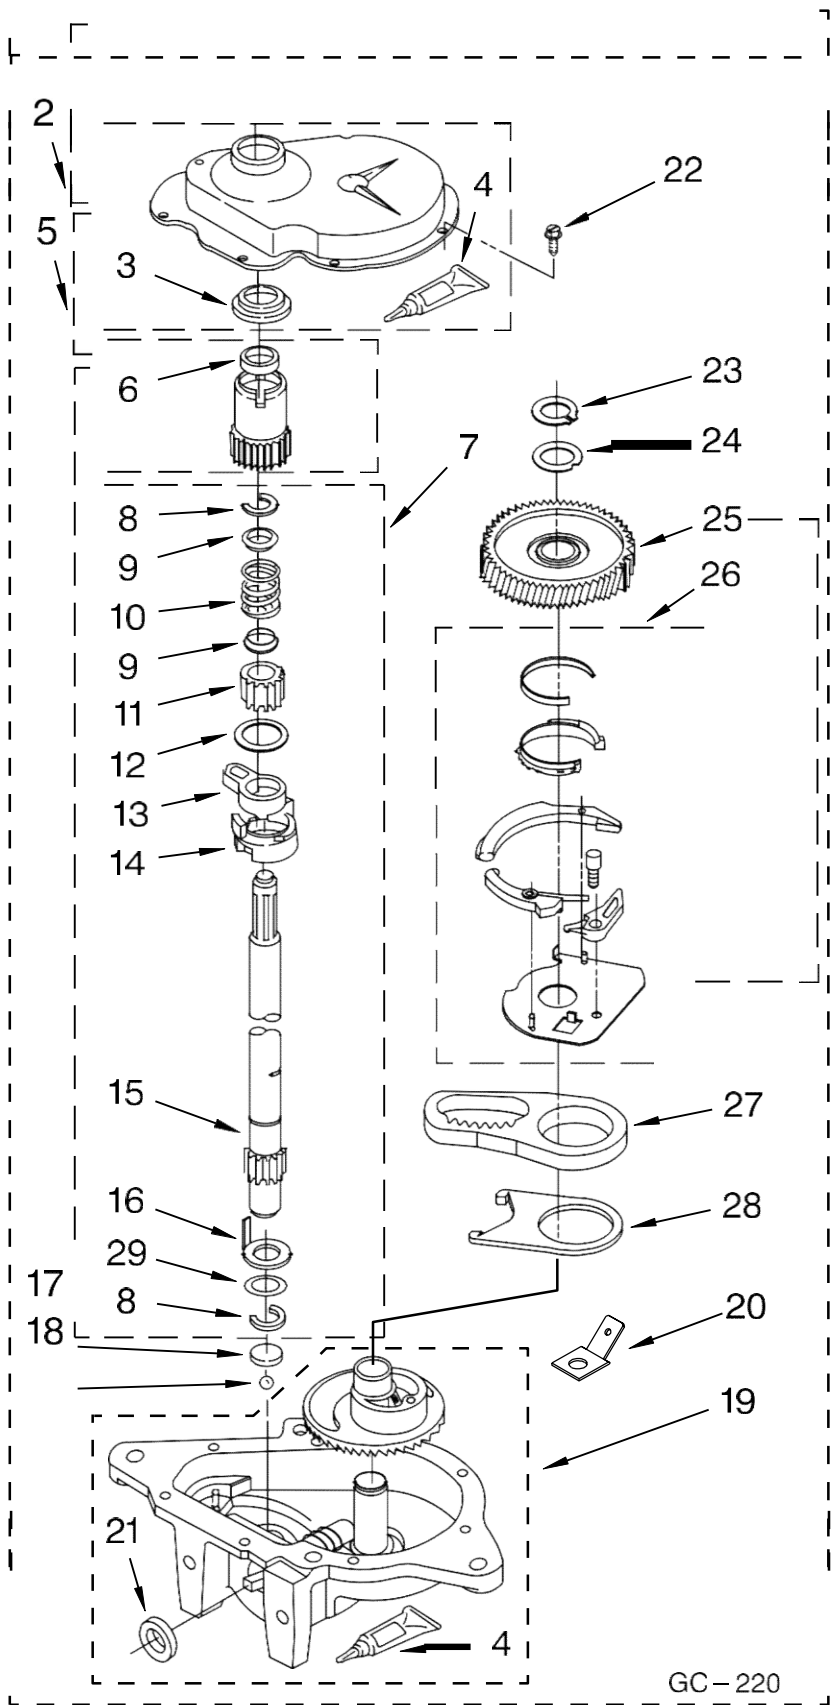

Lavadora Whirlpool 7MLSR8523MT1

Illus. No.	Part No.	DESCRIPTION
1	8532118	Gearcase (Complete)
2	285202	Cover, Gearcase
3	3349985	Seal, Gearcase Cover
4	285195	Sealer, Gasket (.20 Fl. Oz.) (6 ml)
5	63320	Pinion, Spin (Includes Illus. 25)
6	356427	Seal, Spin Pinion
7	389387	Shaft, Agitator (Complete)
8	90369	Ring, Retaining (2)
9	62677	Retainer, Spring (2)
10	62676	Spring, Agitate
11	63273	Gear, Agitate (Includes 15 & 29)
12	62619	Washer, Agitate Gear
13	62580	Cam Follower (Includes 14)
14	62581	Cam, Agitate (Includes 13)
15	285509	Shaft, Agitator (Includes 11 & 29)
16	62618	Washer, Cam Thrust
17	16018	Bearing, Thrust (Includes 18)
18	85529	Ball, Bearing (Includes 17)
19	389230	Bottom and Pinion, Gearcase
20	3949116	Block Tab, Terminal
21	285352	Seal, Thrust Plug
22	3351614	Screw, Gearcase Cover Mounting (8) (10-24 x 3/8)
23	3362552	Ring, Retaining
24	285735	Washer Kit, Thrust
25	62570	Gear, Spin
26	388253	Neutral Assembly
27	3349296	Rack, Connecting
28	62621	Actuator, Shift
29	388815	Washer, Intermediate

GC-220

FOR ORDERING INFORMATION REFER TO PARTS PRICE LIST