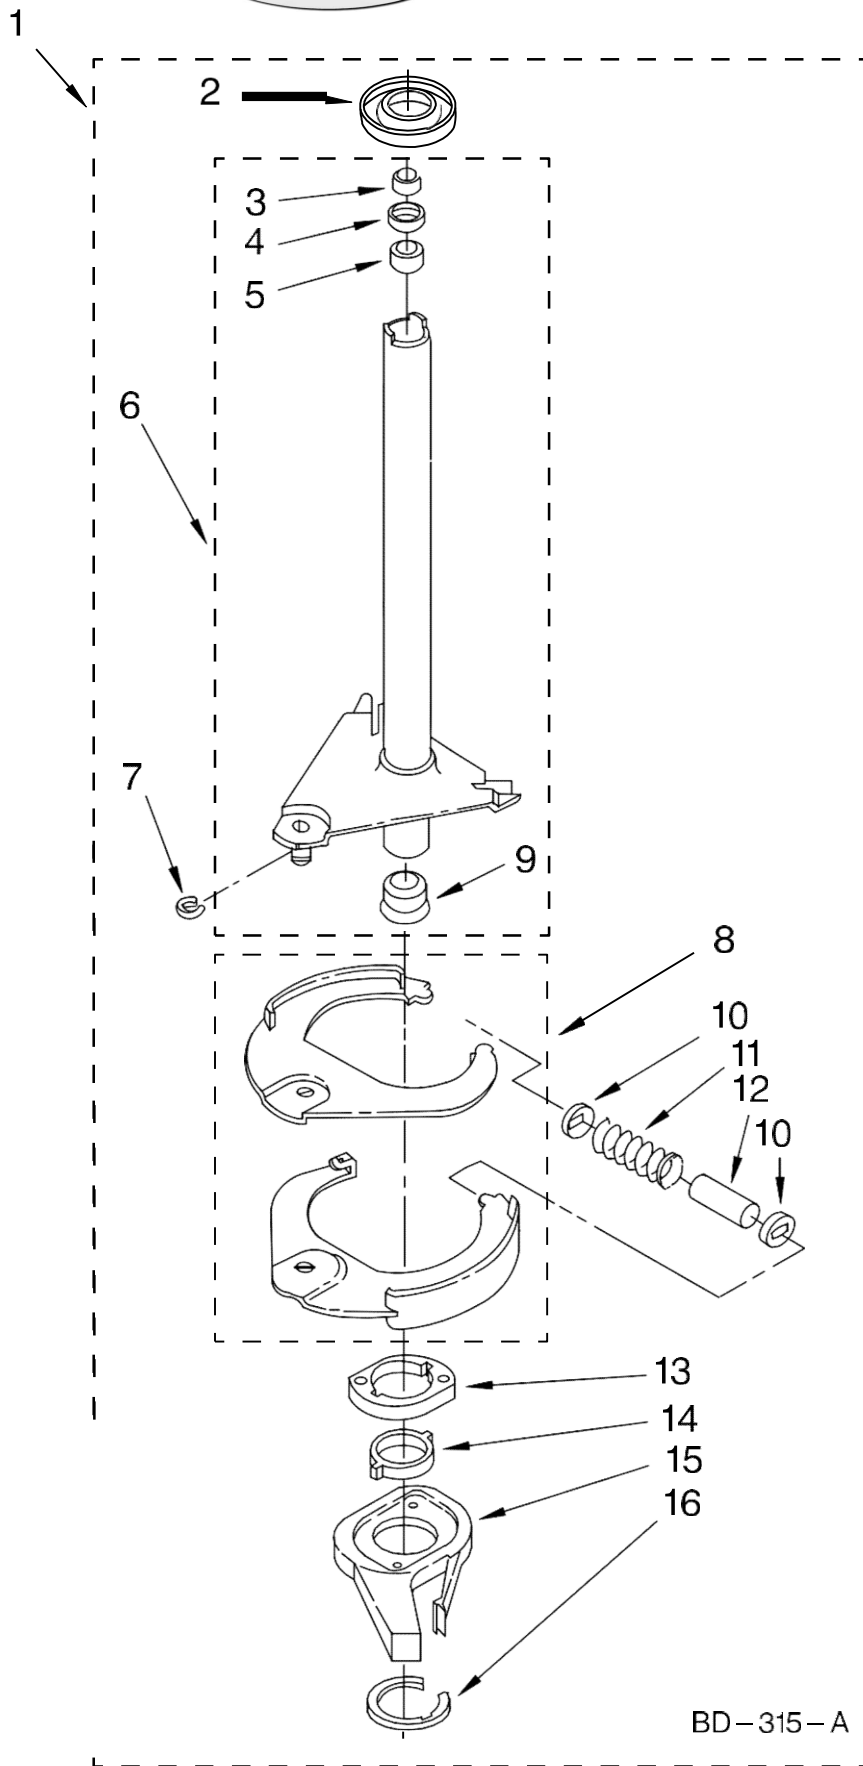

Illus. No.	Part No.	DESCRIPTION
1	388952	Brake And Drive Tube (Complete)
2	62658	Ring, Thrust
3	91939	Seal, Oil
4	356427	Seal, Drive Tube
5	356937	Spacer, Drive Tube
6	64027	Tube, Basket Drive (Includes Illus. 3, 4, 5 & 9)
7	64035	Ring, Retaining
8	64232	Shoe, Brake
9	62703	"T" Bearing, Spin Tube
10	62648	Cap, Brake Spring (2)
11	387806	Spring, Brake
12	62909	Sleeve, Brake Spring
13	63023	Cam, Brake Release
14	63022	Sleeve, Cam
15	64194	Driver, Brake Cam
16	90368	Ring, Retaining

FOLLOWING PARTS NOT ILLUSTRATED

285208 Lubricant
(Use Only In Brake Shoe Assembly On Roller & Pin)

BD-315-A