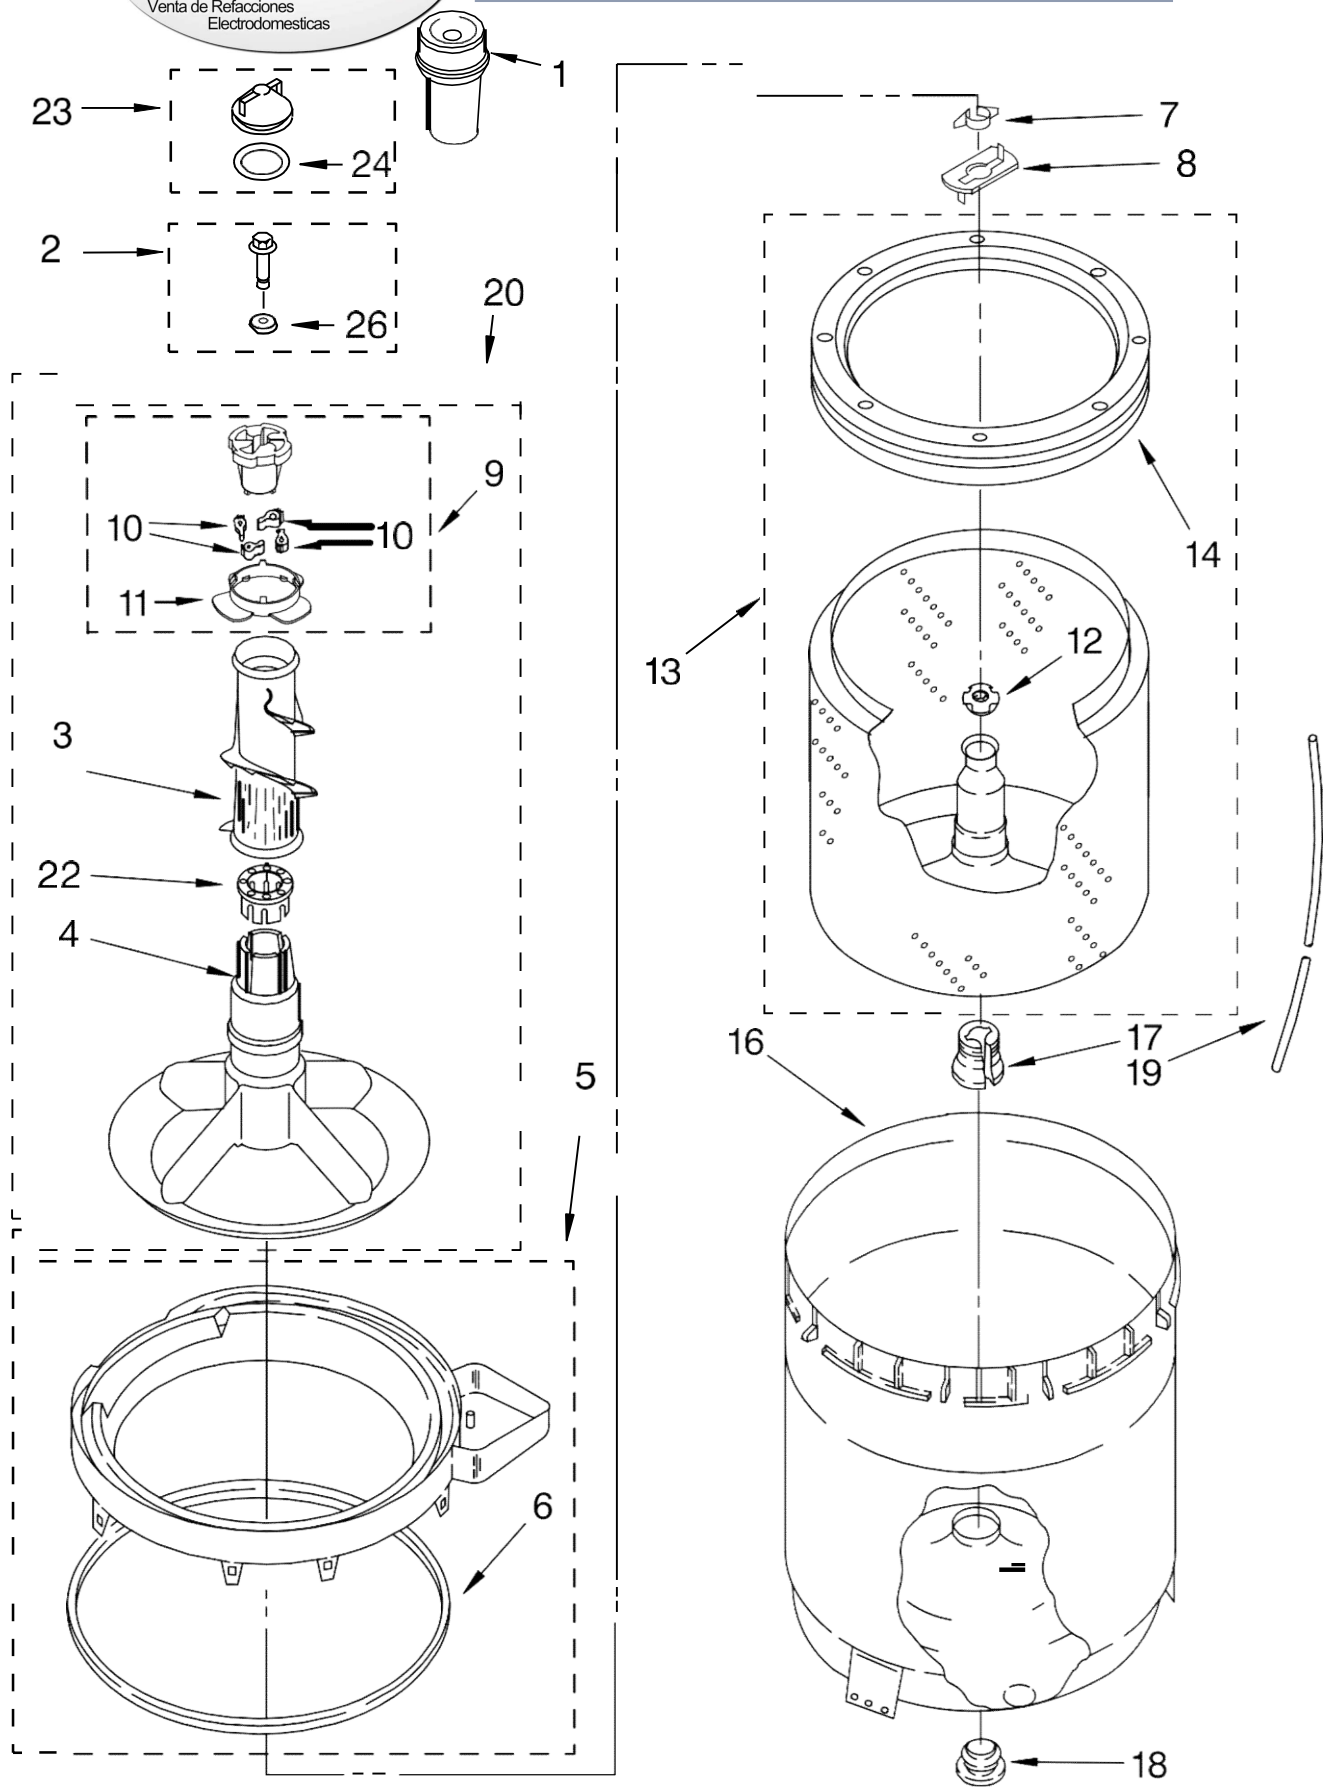

Lavadora Whirlpool 7MLSR8523MT1

FOR ORDERING INFORMATION REFER TO PARTS PRICE LIST

Lavadora Whirlpool 7MLSR8523MT1

Illus. No.	Part No.	DESCRIPTION
1	63580	Dispenser
2	358237	Screw & Washer (5/16-24 x 1)
3	3348752	Clothes Mover
4	3347288	Agitator
5	8528150	Tub Ring & Gasket
6	3976308	Gasket, Tub Ring
7	3354845	Clip, Agitator
8	3355921	Washer, Agitator
9	3363663	Cam Driven
10	3366877	Dog, Agitator Clutch
11	3363661	Bearing-Driven Cam
12	21366	Nut, Spanner
13	8526017	Basket & Balance Ring
14	8519788	Balance Ring
16	63849	Tub
17	389140	Block, Basket Drive
18	383727	Gasket, Centerpost
19	3347780	Hose, Pressure Switch
20	3348117	Agitator (Complete)
22	3350389	Spacer, Thrust
23	3354733	Cap, Barrier
24	3348855	Seal, Inner Cap
26	3949550	Washer