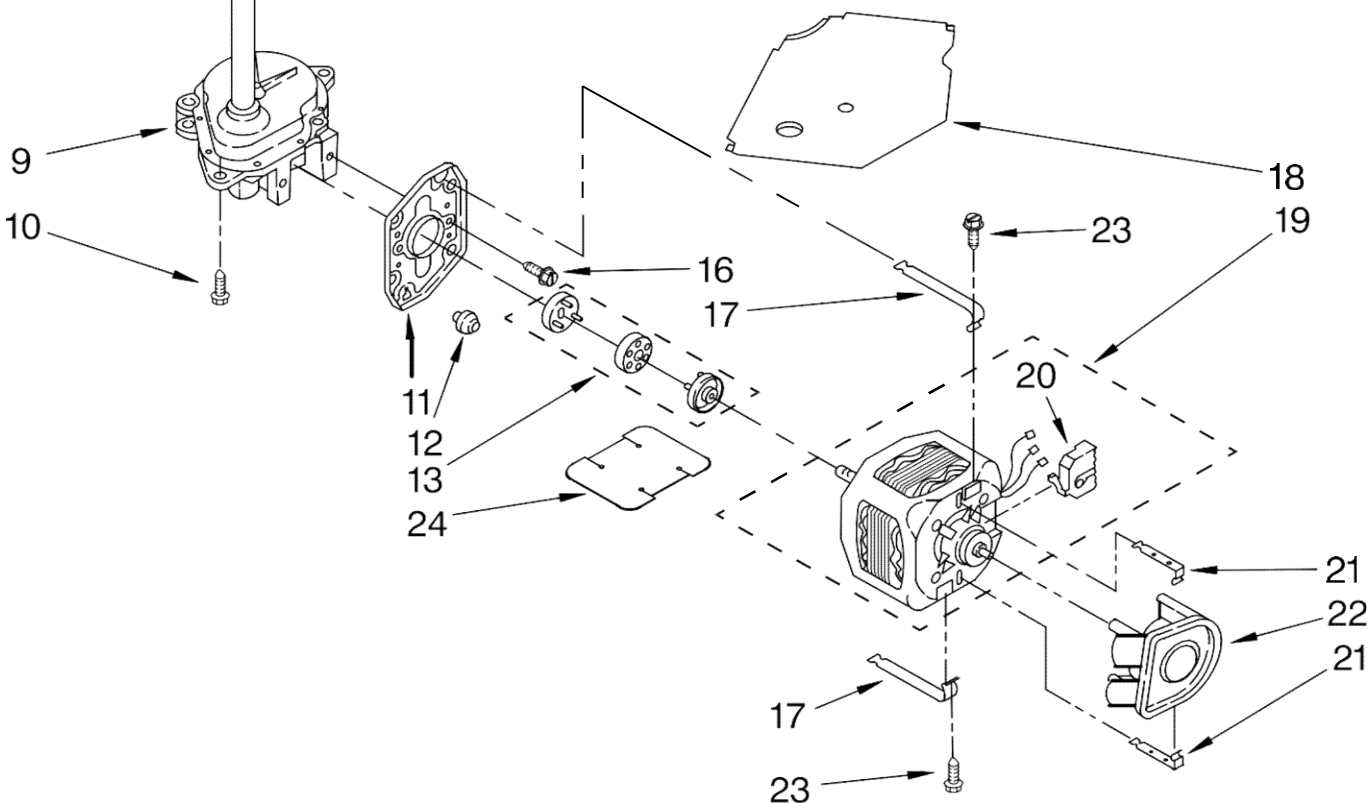

FOR ORDERING INFORMATION REFER TO PARTS PRICE LIST