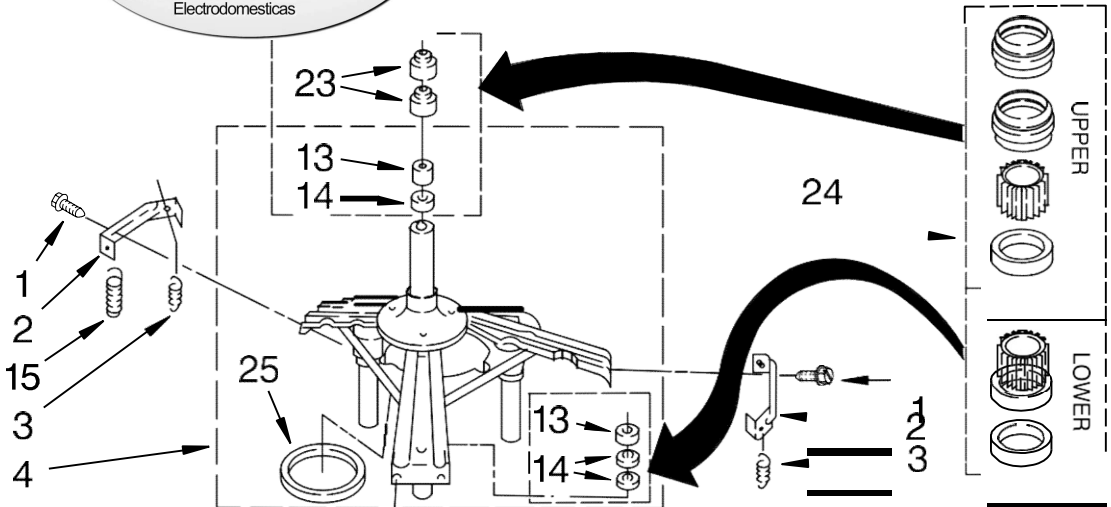

Lavadora Whirlpool 7MLSR8523MT1

Illus. No.	Part No.	DESCRIPTION
1	3400076	Screw, Bracket Mounting (10-32 x 5/8)
2	64067	Bracket, Spring Outer (2)
3	63907	Spring Suspension,(3)
4	3362087	Support & Brake, Tub
5	64065	Bracket, Spring Outer (L.F.)
6	63466	Link, Leveling Mechanism (2)
7	62597	Spring, Leveling Mechanism
8	62837	Pin, Knurled
9	62596	Foot, Rear (2)
13	3347047	Bearing, Centerpost (2)
14	357409	Seal, Centerpost (3)
15	388492	Spring, Counterweight
16	62568	Pad, Plate
17	3946509	Plate, Suspension (Includes Illus. 16)
18	3363660	Pad, Base
19	3946512	Base Assembly (Includes Illus. 6, 7, 8, 9, 16, 17, 18, & 26)
21	3359452	Nut, Lock (3/8-16) (2)
22	389102	Foot, Front (2)
23	356934	Seal, Centerpost (2)
24	285203	Centerpost Bearing Kit (Includes Illus. 13, 14 & 23)
25	63134	Ring, Sound Deadening
26	63806	Retainer, Suspension Spring

FOR ORDERING INFORMATION REFER TO PARTS PRICE LIST