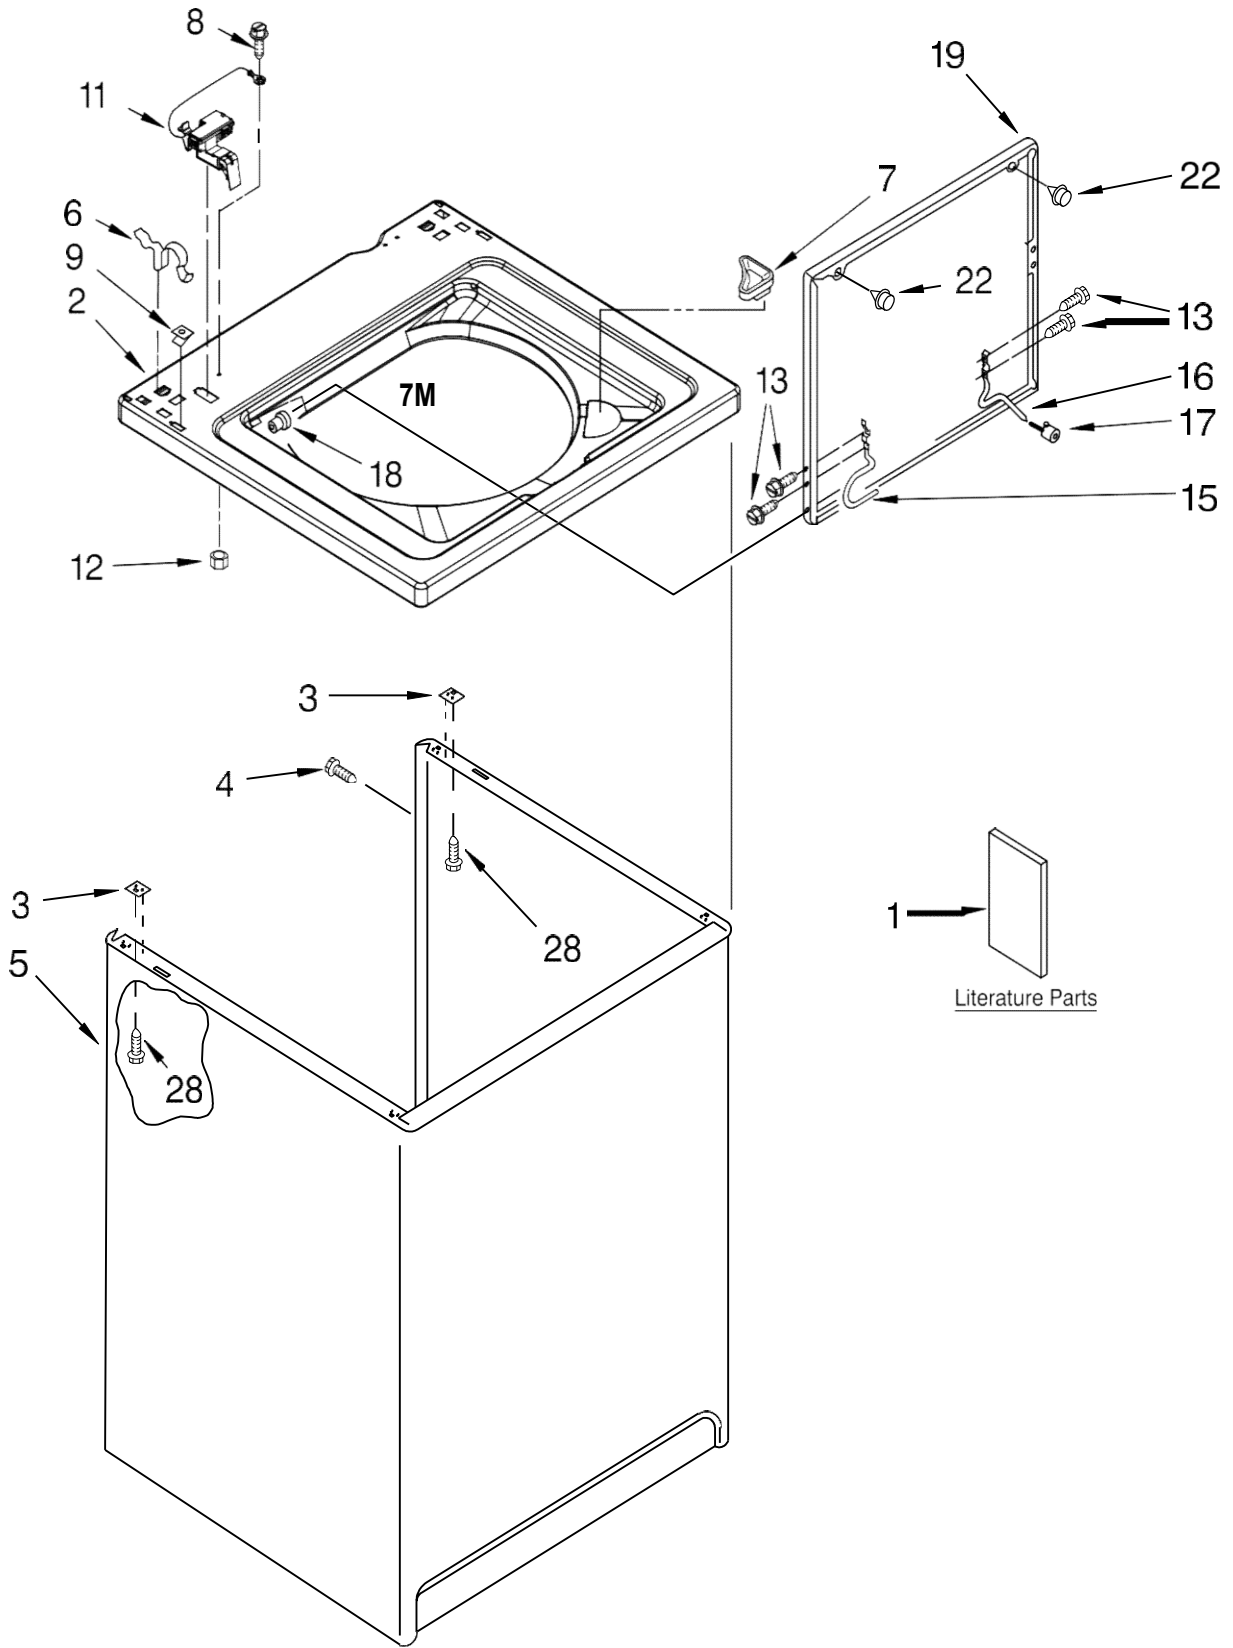

Lavadora Whirlpool 7MLSR8523MT1

Lavadora Whirlpool 7MLSR8523MT1

Illus. No.	Part No.	DESCRIPTION
1		Literature Parts
	LIT3954763	Installation Instructions
	LIT8539772	Energy Guide (Mexico)
	LIT8539737	Use & Care Guide
	LIT8543288	Wiring Diagram
2	8318066	Top
3	62750	Spacer, Cabinet To Top (4)
4	3357011	Screw, 10-16 x 1/2
5	3954357	Cabinet
6	62780	Clip, Top & Cabinet & Rear Panel (2)
7	3362952	Dispenser, Bleach
8	3351614	Screw, Ground
9	357213	Nut, Push-In (2)
11	8318084	Switch, Lid
12	3400901	Nut, Hex
13	3351355	Screw, Lid Hinge Mounting (4)
15	8318088	Hinge, Lid (L.H.)
16	54583	Hinge, Lid (R.H.)
17	19119	Bumper, Lid Hinge
18	21258	Bearing, Lid Hinge (2)
19	8557514	Lid
22	9724509	Bumper, Lid (2)
28	3390631	Screw, 10-16 x 1/2 (4)

Lavadora Whirlpool 7MLSR8523MT1

FOR ORDERING INFORMATION REFER TO PARTS PRICE LIST

Lavadora Whirlpool 7MLSR8523MT1

Illus. No.	Part No.	DESCRIPTION
1	3976300	Washer, Water Inlet Hose (4) (1-1/16 x 5/8)
2	3351614	Screw, Ground
3		Hose, Water Inlet (2)
	3949374	Red Coupling
	3949375	Blue Coupling
4	9740848	Screw, 8-18 x 1/2
5	8318255	Strap, Console (2)
6	8318405	Panel, Rear
7	62747	Pad, Rear Panel
8	3951609	Hose, Drain (4')
	661577	Hose, Drain (9') (Not Included)
	3357090	Extension Drain Hose (21 Inches) (Not Included.)
9	3949208	Timer, Control (60 Hz.) (Motor Not A Service Part)
10	8055003	Clip, Harness & Pressure Hose

Illus. No.	Part No.	DESCRIPTION
11	90767	Screw, 8-18 x 3/8
12	3366848	Switch, Water Level
13	3948608	Bracket, Control
14	8532158	Cord, Power (Includes #15)
15	3949468	Strain Relief, Power Cord
16	8314852	Cap, End (L.H.)
17	8318201	Clip, Capacitor
18	3952164	Valve, Water Mixing
19	3976395	Clamp, Hose
20	3179795	Screw, Ground
21	8533946	Clamp, Hose
22	8317974	Hose, Vacuum Break
23	9724996	Clamp, Hose
24	387606	Break, Vacuum
25	303294	Edge Protector
26	661606	Capacitor, Motor Start
27	3366912	Clamp, Hose
28	3976286	Shield, Capacitor
29	3347812	Clip, Harness
30	3363366	Clamp, Hose
31	8317496	Clamp, Hose