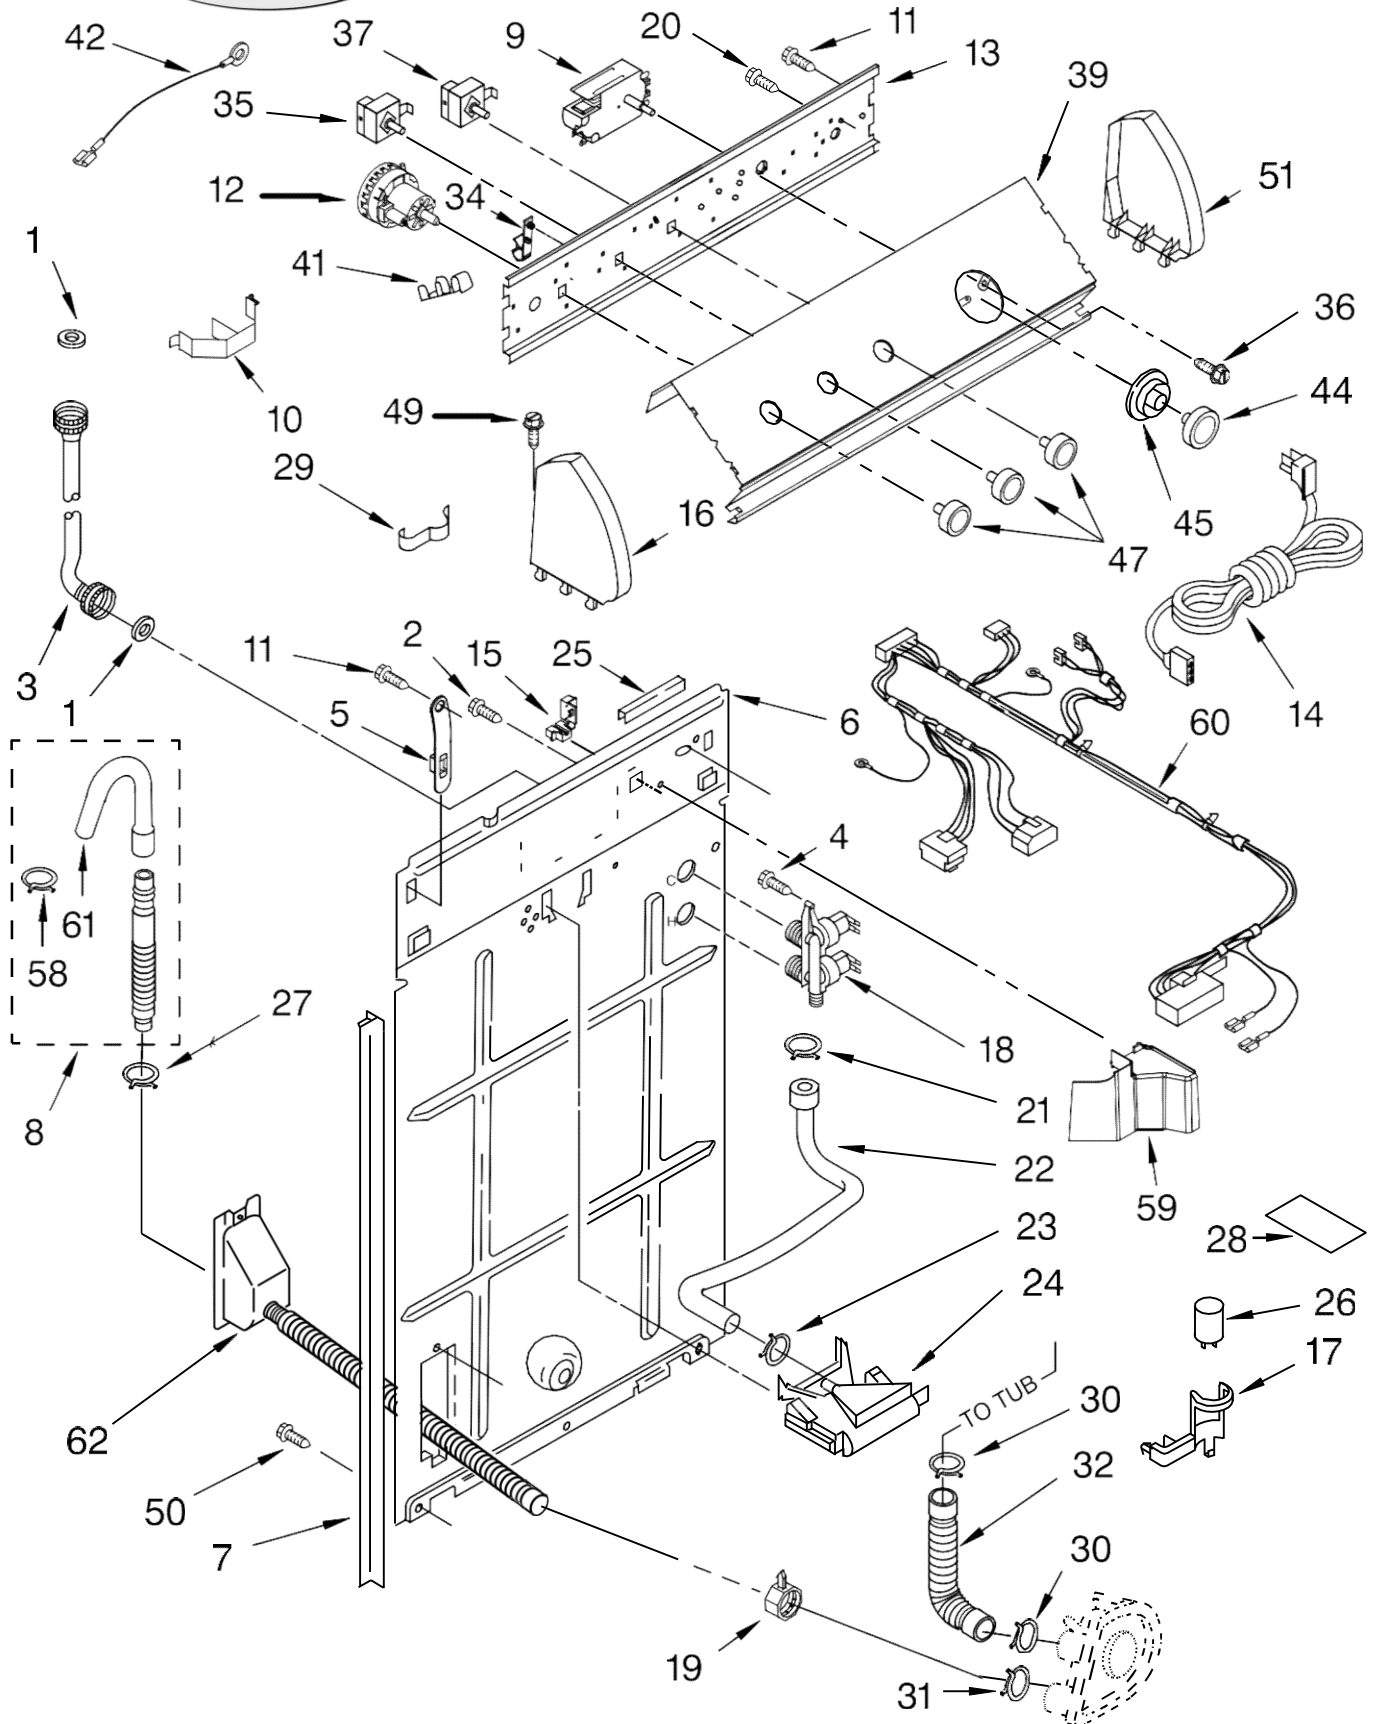

Lavadora Whirlpool 7MLSR8523MT1

Lavadora Whirlpool 7MLSR8523MT1

Illus. No.	Part No.	DESCRIPTION
1		Literature Parts
	LIT3954763	Installation Instructions
	LIT8539772	Energy Guide (Mexico)
	LIT8539737	Use & Care Guide
	LIT8543288	Wiring Diagram
2	8318066	Top
3	62750	Spacer, Cabinet To Top (4)
4	3357011	Screw, 10-16 x 1/2
5	3954357	Cabinet
6	62780	Clip, Top & Cabinet & Rear Panel (2)
7	3362952	Dispenser, Bleach
8	3351614	Screw, Ground
9	357213	Nut, Push-In (2)
11	8318084	Switch, Lid
12	3400901	Nut, Hex
13	3351355	Screw, Lid Hinge Mounting (4)
15	8318088	Hinge, Lid (L.H.)
16	54583	Hinge, Lid (R.H.)
17	19119	Bumper, Lid Hinge
18	21258	Bearing, Lid Hinge (2)
19	8557514	Lid
22	9724509	Bumper, Lid (2)
28	3390631	Screw, 10-16 x 1/2 (4)

Lavadora Whirlpool 7MLSR8523MT1

FOR ORDERING INFORMATION REFER TO PARTS PRICE LIST

Lavadora Whirlpool 7MLSR8523MT1

Illus. No.	Part No.	DESCRIPTION
1	3976300	Washer, Water Inlet Hose (4) (1-1/16 x 5/8)
2	3351614	Screw, Ground
3		Hose, Water Inlet (2)
	3949374	Red Coupling
	3949375	Blue Coupling
4	9740848	Screw, 8-18 x 1/2
5	8318255	Strap, Console (2)
6	8318405	Panel, Rear
7	62747	Pad, Rear Panel
8	3951609	Hose, Drain (4')
	661577	Hose, Drain (9') (Not Included)
	3357090	Extension Drain Hose (21 Inches) (Not Included.)
9	3949208	Timer, Control (60 Hz.) (Motor Not A Service Part)
10	8055003	Clip, Harness & Pressure Hose

Illus. No.	Part No.	DESCRIPTION
11	90767	Screw, 8-18 x 3/8
12	3366848	Switch, Water Level
13	3948608	Bracket, Control
14	8532158	Cord, Power (Includes #15)
15	3949468	Strain Relief, Power Cord
16	8314852	Cap, End (L.H.)
17	8318201	Clip, Capacitor
18	3952164	Valve, Water Mixing
19	3976395	Clamp, Hose
20	3179795	Screw, Ground
21	8533946	Clamp, Hose
22	8317974	Hose, Vacuum Break
23	9724996	Clamp, Hose
24	387606	Break, Vacuum
25	303294	Edge Protector
26	661606	Capacitor, Motor Start
27	3366912	Clamp, Hose
28	3976286	Shield, Capacitor
29	3347812	Clip, Harness
30	3363366	Clamp, Hose
31	8317496	Clamp, Hose