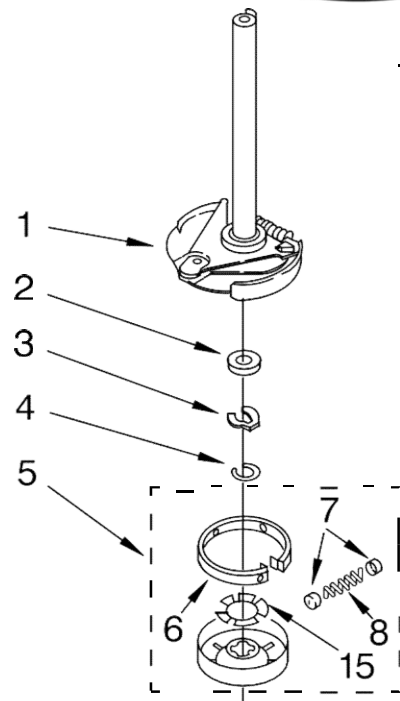

Lavadora Whirlpool 7MLSR8523MT1

Illus. No.	Part No.	DESCRIPTION
1	388952	Brake & Drive Tube (Complete) (Refer to Page 11 For Further Breakdown)
2	63292	Washer, Spin Tube Thrust
3	62697	Ring, Spin Tube Support
4	63283	Ring, Retainer
5	3951311	Clutch (Complete)
6	3951308	Band & Lining, Clutch (Includes Illus. 7 & 8)
7	62646	Cap, Clutch Spring (2)
8	3946792	Spring, Clutch
9	8532118	Gearcase (Complete) (Refer To Page 12 For Further Breakdown)

Illus. No.	Part No.	DESCRIPTION
10	3357334	Screw, Gearcase To Base (3)
11	62611	Plate, Motor Mount To Gearcase
12	62691	Grommet, Motor (4)
13	285753	Coupling, Motor & Isolation
15	3355454	Clip, Anti-Rattle
16	3400516	Screw
17	3349637	Retainer, Motor (2)
18	3362089	Shield, Tub To Motor
19	8528157	Motor, Main Drive
20	3952056	Switch, Main Drive Motor
21	8546127	Retainer, Pump (2)
22	3363394	Pump (Complete)
23	3387485	Screw, 10-16 x 5/8
24	8316060	Shield, Motor