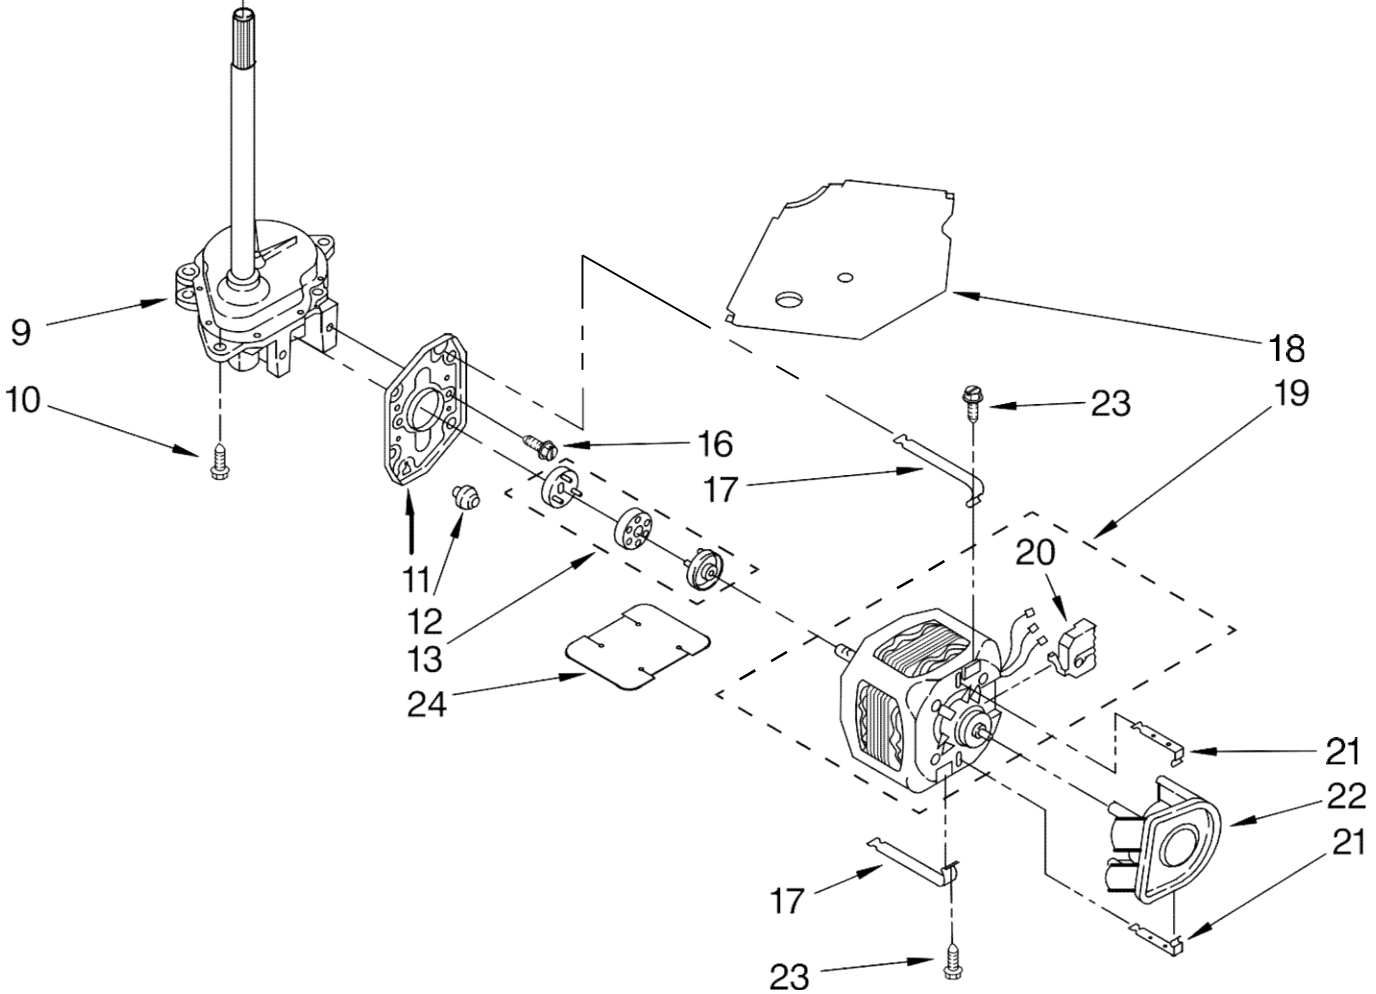

Illus. No.	Part No.	DESCRIPTION
1	388952	Brake & Drive Tube (Complete) (Refer to Page 11 For Further Breakdown)
2	63292	Washer, Spin Tube Thrust
3	62697	Ring, Spin Tube Support
4	63283	Ring, Retainer
5	3951311	Clutch (Complete)
6	3951308	Band & Lining, Clutch (Includes Illus. 7 & 8)
7	62646	Cap, Clutch Spring (2)
8	3946792	Spring, Clutch
9	8532118	Gearcase (Complete) (Refer To Page 12 For Further Breakdown)

Illus. No.	Part No.	DESCRIPTION
10	3357334	Screw, Gearcase To Base (3)
11	62611	Plate, Motor Mount To Gearcase
12	62691	Grommet, Motor (4)
13	285753	Coupling, Motor & Isolation
15	3355454	Clip, Anti-Rattle
16	3400516	Screw
17	3349637	Retainer, Motor (2)
18	3362089	Shield, Tub To Motor
19	8528157	Motor, Main Drive
20	3952056	Switch, Main Drive Motor
21	8546127	Retainer, Pump (2)
22	3363394	Pump (Complete)
23	3387485	Screw, 10-16 x 5/8
24	8316060	Shield, Motor