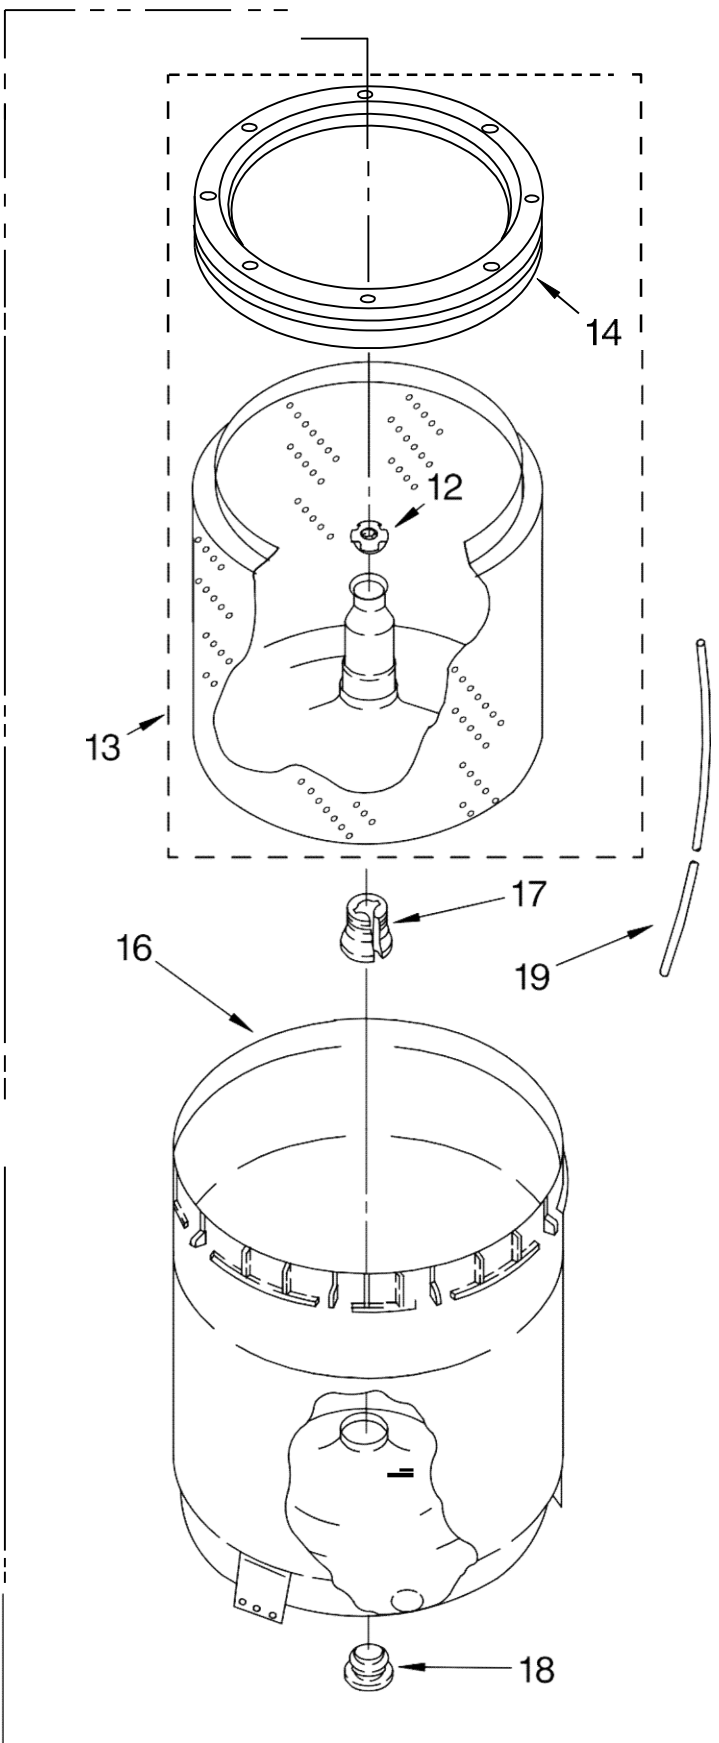

FOR ORDERING INFORMATION REFER TO PARTS PRICE LIST

FOR ORDERING INFORMATION REFER TO PARTS PRICE LIST

Lavadora Whirlpool 7MLSR8534MQ1

Illus. No.	Part No.	DESCRIPTION
1	3355758	Cap, Agitator
2	358237	Screw & Washer (5/16-24 x 1)
3	3363003	Clothes Mover
4	3347288	Agitator
5	8528150	Tub Ring & Gasket
6	3976308	Gasket, Tub Ring
9	3363663	Cam Driven
10	3366877	Dog, Agitator Clutch
11	3363661	Bearing-Driven Cam
12	21366	Nut, Spanner
13	8526017	Basket & Balance Ring
14	8519788	Balance Ring
16	63849	Tub
17	389140	Block, Basket Drive
18	383727	Gasket, Centerpost
19	3347780	Hose, Pressure Switch
20	3946501	Agitator (Complete)
22	3350389	Spacer, Thrust
23	3354733	Cap, Barrier
24	3348855	Seal, Inner Cap
26	3949550	Washer