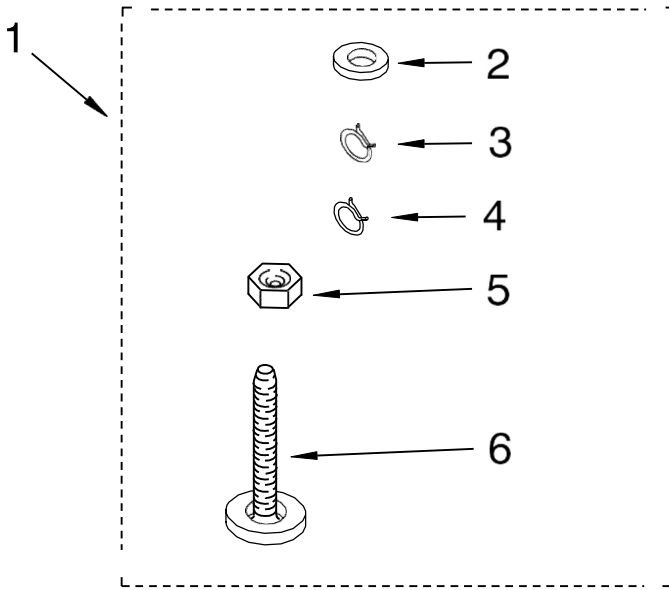

MISCELANEOUS PARTS

For Model: 7MLSR8534MQ1
(Designer White)

Illus. No.	Part No.	DESCRIPTION
1	3976263	Miscellaneous Parts Bag
2	3976300	Washer, Inlet Hose (1-1/16 x 5/8) (4)
3	3366912	Clamp, Hose
4	3366913	Clamp, Hose
5	3359452	Nut, Lock (3/8-16)
6	389102	Foot, Front (2)

OPTIONAL PARTS (NOT INCLUDED)

Illus. No.	Part No.	DESCRIPTION
<u>PAINT, TOUCH-UP (1/2oz.)</u>		
		72017 White
<u>PAINT, PRESSURIZED SPRAY (12 oz.)</u>		
		350938 Primer, Gray
		350930 White
<u>PAINT, BULK (1 qt.)</u>		
		799344 White (Uncut)

Illus. No.	Part No.	DESCRIPTION
<u>OIL</u>		
		350572 Oil, Gearcase (16 Oz.)
<u>LUBRICANT</u>		
		285208 Lubricant (Use Only in Brake Shoe Assembly On Roller and Pin)

Illus. No.	Part No.	DESCRIPTION
<u>SEALER</u>		
		285195 Sealer, Gasket (.20 Fl. Oz.) (6 ml)
<u>ACCESSORY PARTS</u>		
		367031 Drain Protector
		285320 Siphon Break Kit

FOR ORDERING INFORMATION REFER TO PARTS PRICE LIST