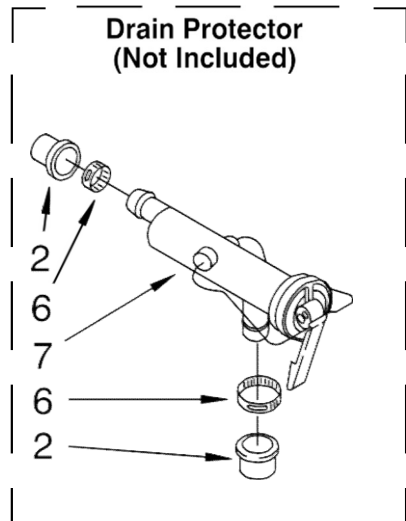

Lavadora Whirlpool 7MLSR8534MQ1

WS400

Illus. No.	Part No.	DESCRIPTION
1	285442	Connector Kit, Plastic Drain Hose
2	285321	Sleeve Kit, (Contains 2 Sleeves)
3	370447	Clamp, Hose
4	16272	Connector, Straight
5	285320	Siphon Break Kit (Not Included)
6	65349	Clamp, Hose
7	367031	Drain Protector (Not Included)

FOR ORDERING INFORMATION REFER TO PARTS PRICE LIST