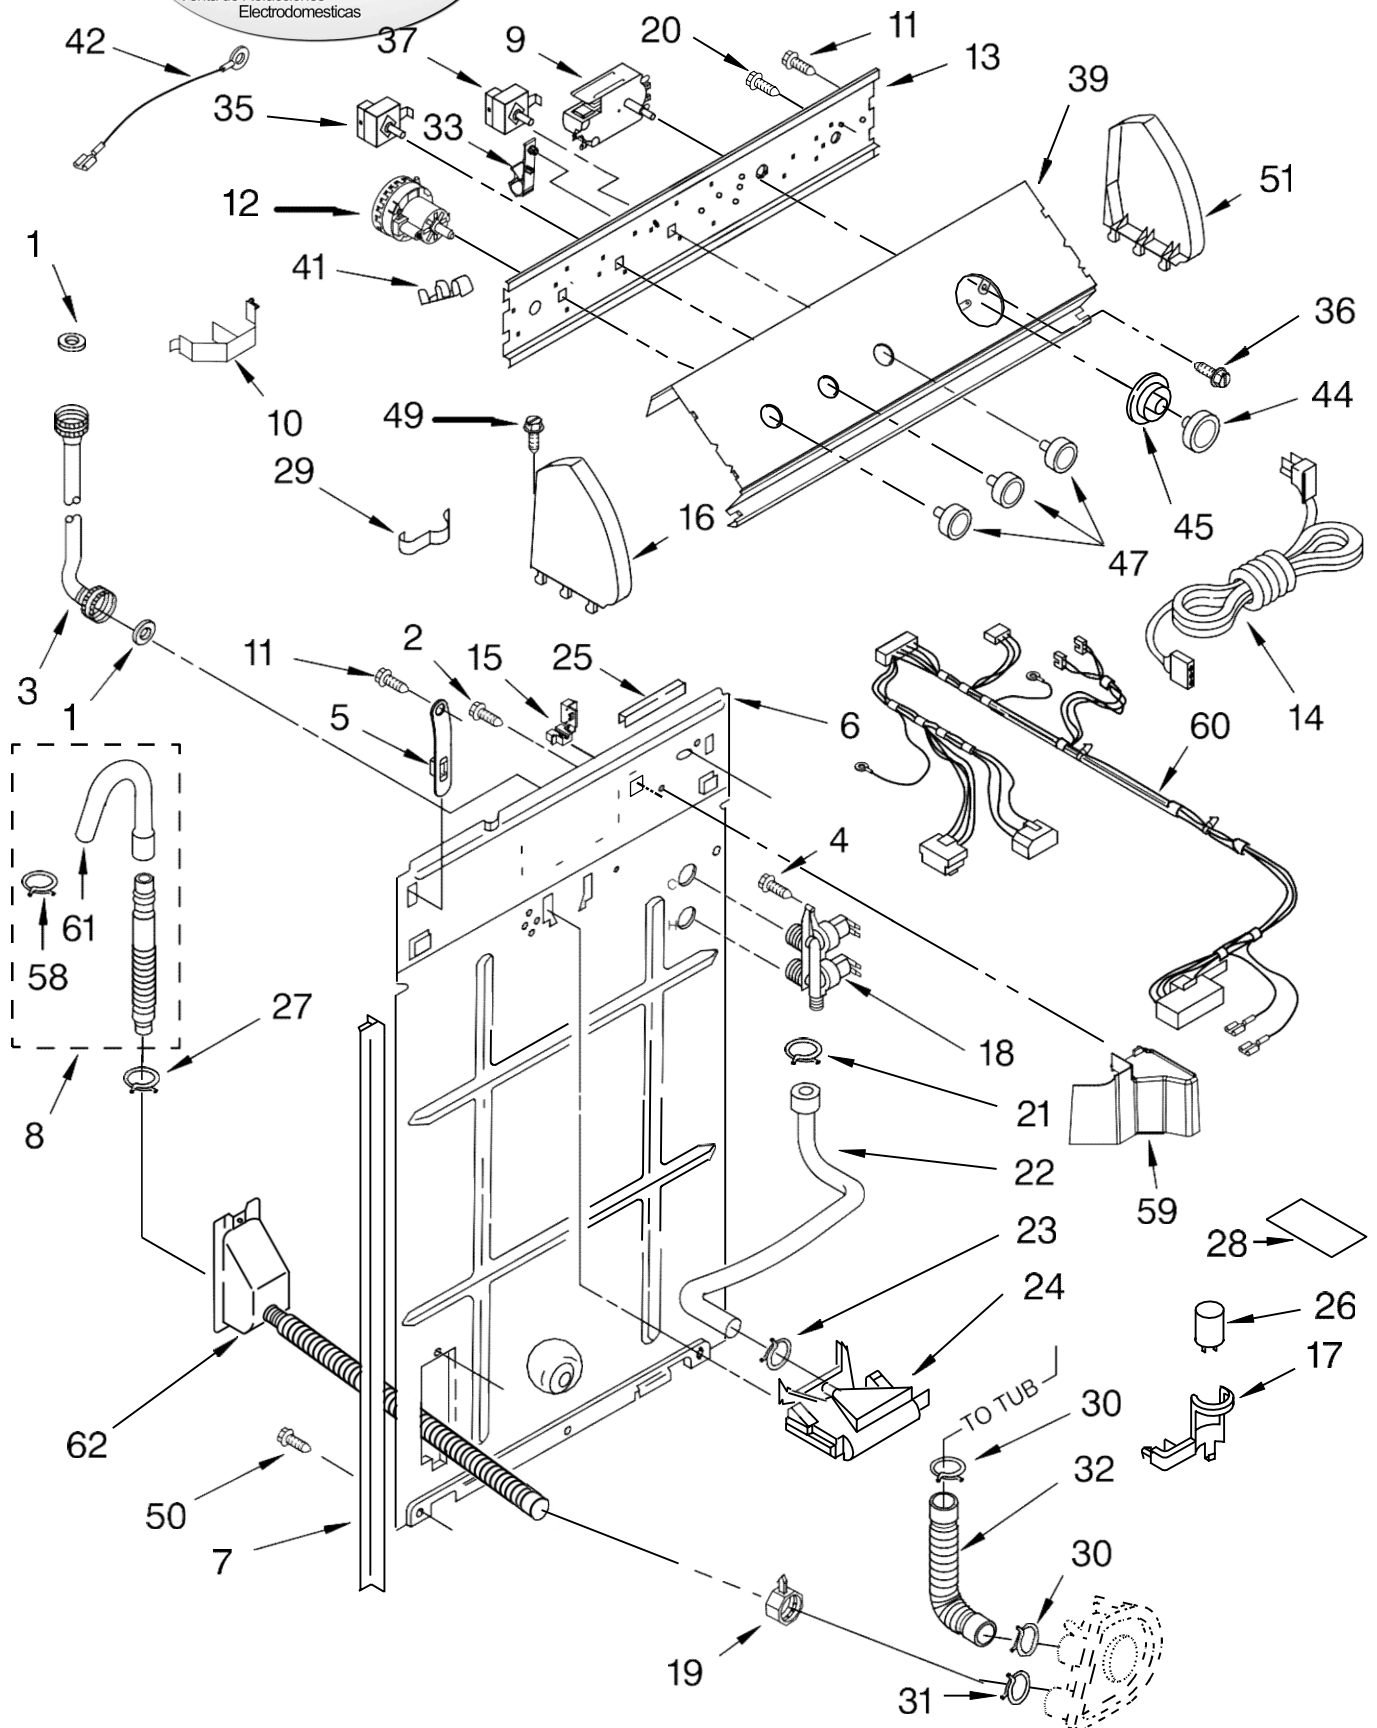

Lavadora Whirlpool 7MLSR8534MQ1

TOP AND CABINET PARTS

For Model: 7MLSR8534MQ1
(Designer White)

Illus. No.	Part No.	DESCRIPTION
1		Literature Parts
	LIT3954763	Installation Instructions
	LIT8539772	Energy Guide (Mexico)
	LIT8539737	Use & Care Guide
	LIT8543288	Wiring Diagram
2	8318064	Top
3	62750	Spacer, Cabinet To Top (4)
4	3357011	Screw, 10-16 x 1/2
5	63424	Cabinet
6	62780	Clip, Top & Cabinet & Rear Panel (2)
7	3362952	Dispenser, Bleach
8	3351614	Screw, Ground
9	357213	Nut, Push-In (2)
11	8318084	Switch, Lid
12	3400901	Nut, Hex
13	3351355	Screw, Lid Hinge Mounting (4)
15	8318088	Hinge, Lid (L.H.)
16	54583	Hinge, Lid (R.H.)
17	19119	Bumper, Lid Hinge
18	21258	Bearing, Lid Hinge (2)
19	8557513	Lid
22	9724509	Bumper, Lid (2)
28	3390631	Screw, 10-16 x 1/2 (4)

FOR ORDERING INFORMATION REFER TO PARTS PRICE LIST

FOR ORDERING INFORMATION REFER TO PARTS PRICE LIST