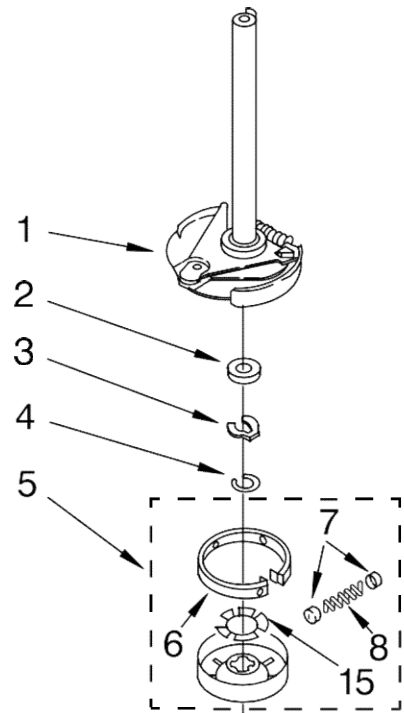

Lavadora Whirlpool 7MLSR8534MQ1