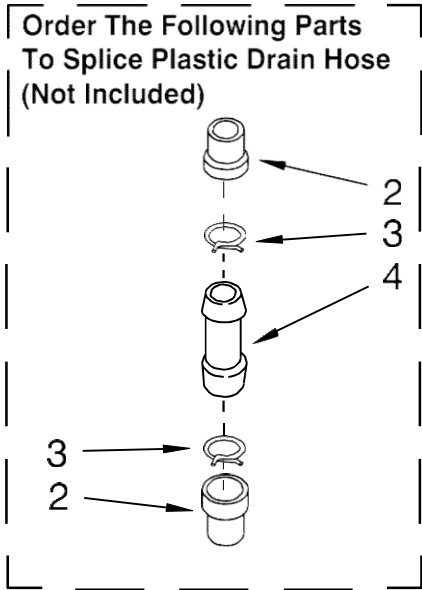

Lavadora Whirlpool 7MLSR8534MQ1

WS400

Illus. No.	Part No.	DESCRIPTION
1	285442	Connector Kit, Plastic Drain Hose
2	285321	Sleeve Kit, (Contains 2 Sleeves)
3	370447	Clamp, Hose
4	16272	Connector, Straight
5	285320	Siphon Break Kit (Not Included)
6	65349	Clamp, Hose
7	367031	Drain Protector (Not Included)

FOR ORDERING INFORMATION REFER TO PARTS PRICE LIST