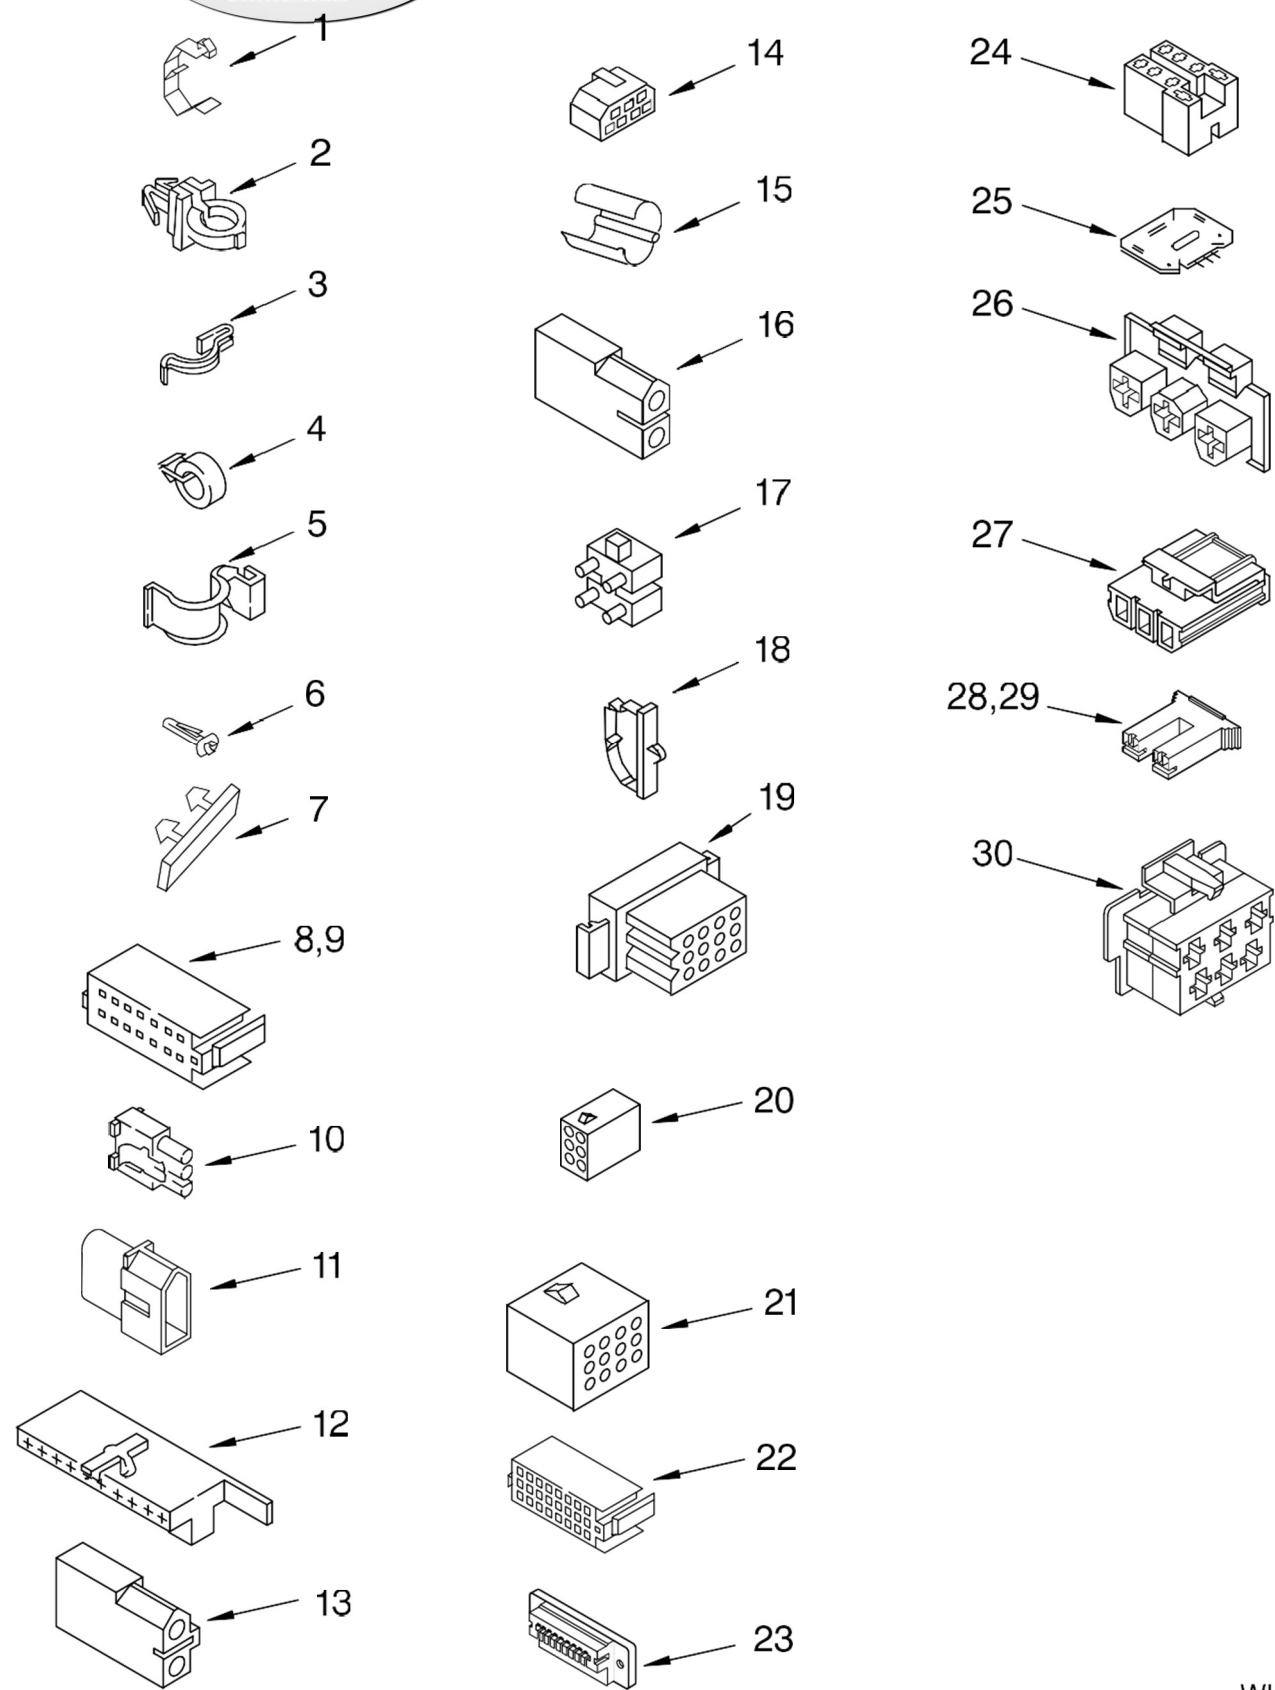

Lavadora Whirlpool 7MLSR8534MQ1

WH2G

FOR ORDERING INFORMATION REFER TO PARTS PRICE LIST

Lavadora Whirlpool 7MLSR8534MQ1

Illus. No.	Part No. DESCRIPTION	Illus. No.	Part No. DESCRIPTION	Illus. No.	Part No. DESCRIPTION
1	3349557 Clip, Harness	13	3348075 Block, Disconnect (Motor 3 Speed) (Use Term. 94613 Or 94614.)	23	3349494 Connector, Etc
2	388498 Clip, Harness			24	60687 Connector, Relay (Use Term.308569)
3	3347812 Clip, Harness	14	3347243 Block, Disconnect (Use Term. 352088)	25	3407125 E.T.C. Control
4	3352501 Clip, Harness	15	63523 Protector	26	3948617 Connector (T.P.A.) (3-Circuit) (Lid Switch) (Use Term. 3948619 OR 3948620.)
5	90016 Clip, Harness	16	717252 Connector (2-Way) (Use Term.94614)	27	3360056 Connector (T.P.A) (3-Circuit) (Pressure Switch) (Use Term.3948619 OR 3948620.)
6	3390496 Clip, Harness	17	387566 Plug, Terminal (4-Way) (Power Cord) (Use M3 Screws)	28	3354925 Block, Connector (Cold Valve) (Use Term.693217)
7	389379 Retainer, (Suds Models)	18	3352944 Clip, Harness	29	3354926 Block, Connector (Hot Valve) (Use Term.693217)
8	352090 Timer, Block Disconnect (White)	19	3390423 Block, Disconnect (12-Way) (Timer) (Use Term. 94613)	30	3948615 Connector (T.P.A.) (6-Circuit) (Temp. Switch) (Use Term.3948619 OR 3948620.)
9	352089 Timer, Block Disconnect (Black)	20	3347730 Receptacle (6-Way) (Use Term. 94613)		
10	62889 Receptacle, Terminal (3-Way) (Lid Switch) (Use Term.94613) Or 94614.)	21	388818 Plug, Terminal (12-Way) (Use Term. 94613 Or 94614.)		
11	353424 Plug, Terminal (3-Way) (Power Cord) (Use Term.94613)	22	3369366 Timer, Block Disconnect (Black) (Amp) (Use Term.3369365)		
12	62505 Block, Disconnect (Motor 2 Speed) (Use Term.352088)				

FOR COMPLETE WIRING HARNESS REFER TO CONTROL AND REAR PANEL PARTS PAGE

WH2G

FOR ORDERING INFORMATION REFER TO PARTS PRICE LIST