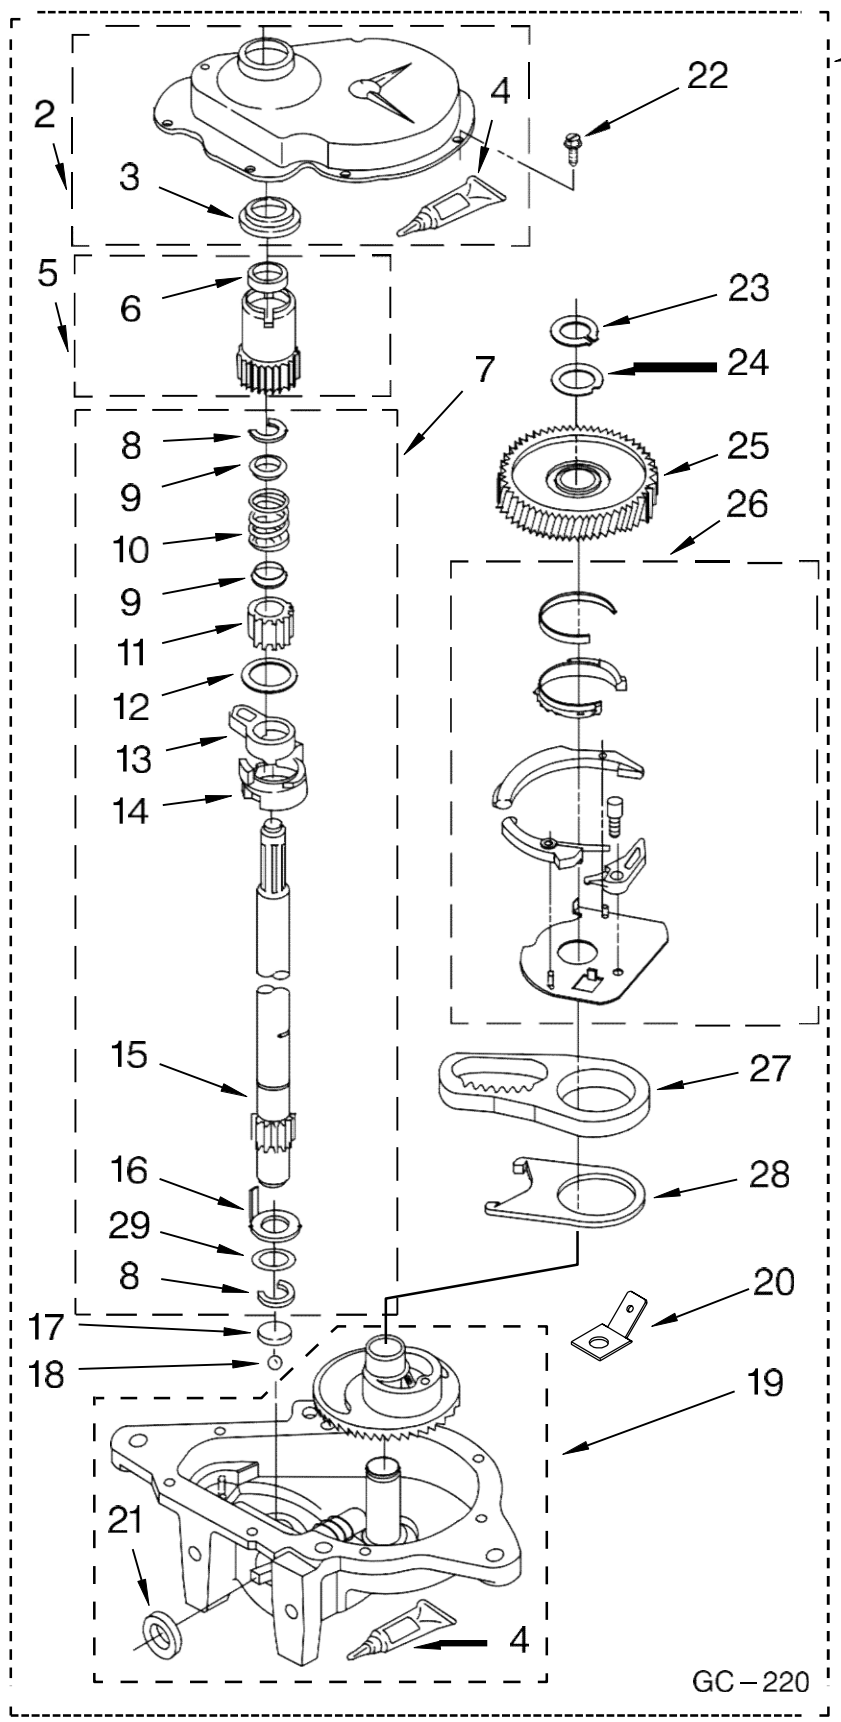

Lavadora Whirlpool 7MLSR8534MQ1

Illus. No.	Part No.	DESCRIPTION
1	8532118	Gearcase (Complete)
2	285202	Cover, Gearcase
3	3349985	Seal, Gearcase Cover
4	285195	Sealer, Gasket (.20 Fl. Oz.) (6 ml)
5	63320	Pinion, Spin (Includes Illus. 25)
6	356427	Seal, Spin Pinion
7	389387	Shaft, Agitator (Complete)
8	90369	Ring, Retaining (2)
9	62677	Retainer, Spring (2)
10	62676	Spring, Agitate
11	63273	Gear, Agitate (Includes 15 & 29)
12	62619	Washer, Agitate Gear
13	62580	Cam Follower (Includes 14)
14	62581	Cam, Agitate (Includes 13)
15	285509	Shaft, Agitator (Includes 11 & 29)
16	62618	Washer, Cam Thrust
17	16018	Bearing, Thrust (Includes 18)
18	85529	Ball, Bearing (Includes 17)
19	389230	Bottom and Pinion, Gearcase
20	3949116	Block Tab, Terminal
21	285352	Seal, Thrust Plug
22	3351614	Screw, Gearcase Cover Mounting (8) (10-24 x 3/8)
23	3362552	Ring, Retaining
24	285735	Washer Kit, Thrust
25	62570	Gear, Spin
26	388253	Neutral Assembly
27	3349296	Rack, Connecting
28	62621	Actuator, Shift
29	388815	Washer, Intermediate

GC-220

FOR ORDERING INFORMATION REFER TO PARTS PRICE LIST