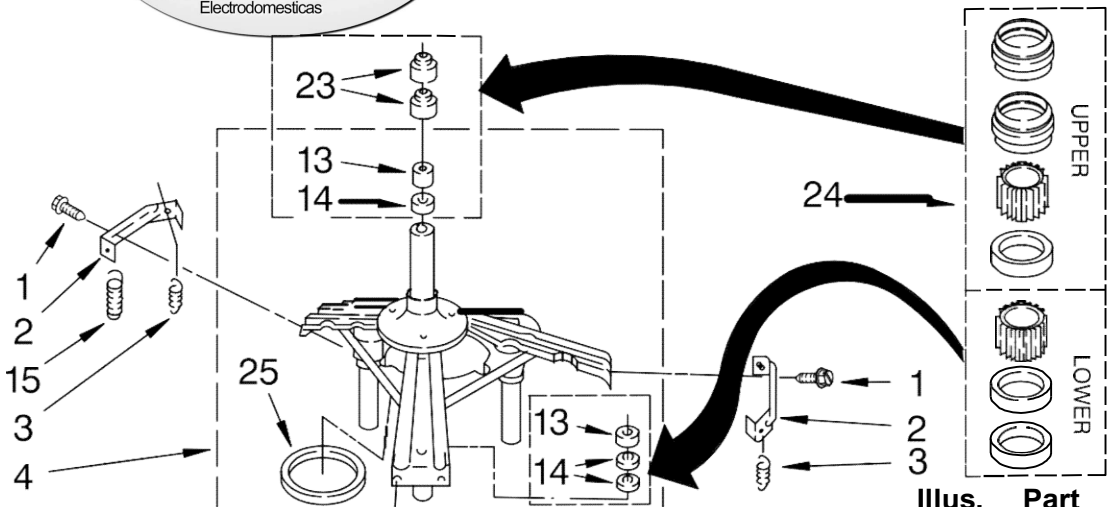

FOR ORDERING INFORMATION REFER TO PARTS PRICE LIST

FOR ORDERING INFORMATION REFER TO PARTS PRICE LIST

Lavadora Whirlpool 7MLSR8534MQ1

Illus. No.	Part No.	DESCRIPTION
1	3355758	Cap, Agitator
2	358237	Screw & Washer (5/16-24 x 1)
3	3363003	Clothes Mover
4	3347288	Agitator
5	8528150	Tub Ring & Gasket
6	3976308	Gasket, Tub Ring
9	3363663	Cam Driven
10	3366877	Dog, Agitator Clutch
11	3363661	Bearing-Driven Cam
12	21366	Nut, Spanner
13	8526017	Basket & Balance Ring
14	8519788	Balance Ring
16	63849	Tub
17	389140	Block, Basket Drive
18	383727	Gasket, Centerpost
19	3347780	Hose, Pressure Switch
20	3946501	Agitator (Complete)
22	3350389	Spacer, Thrust
23	3354733	Cap, Barrier
24	3348855	Seal, Inner Cap
26	3949550	Washer

Lavadora Whirlpool 7MLSR8534MQ1

Illus. No.	Part No.	DESCRIPTION
1	3400076	Screw, Bracket Mounting (10-32 x 5/8)
2	64067	Bracket, Spring Outer (2)
3	63907	Spring Suspension,(3)
4	3362087	Support & Brake, Tub
5	64065	Bracket, Spring Outer (L.F.)
6	63466	Link, Leveling Mechanism (2)
7	62597	Spring, Leveling Mechanism
8	62837	Pin, Knurled
9	62596	Foot, Rear (2)
13	3347047	Bearing, Centerpost (2)
14	357409	Seal, Centerpost (3)
15	388492	Spring, Counterweight
16	62568	Pad, Plate
17	3946509	Plate, Suspension (Includes Illus. 16)
18	3363660	Pad, Base
19	3946512	Base Assembly (Includes Illus. 6, 7, 8, 9, 16, 17, 18, & 26 )
21	3359452	Nut, Lock (3/8-16) (2)
22	389102	Foot, Front (2)
23	356934	Seal, Centerpost (2)
24	285203	Centerpost Bearing Kit (Includes Illus. 13, 14 & 23)
25	63134	Ring, Sound Deadening
26	63806	Retainer, Suspension Spring