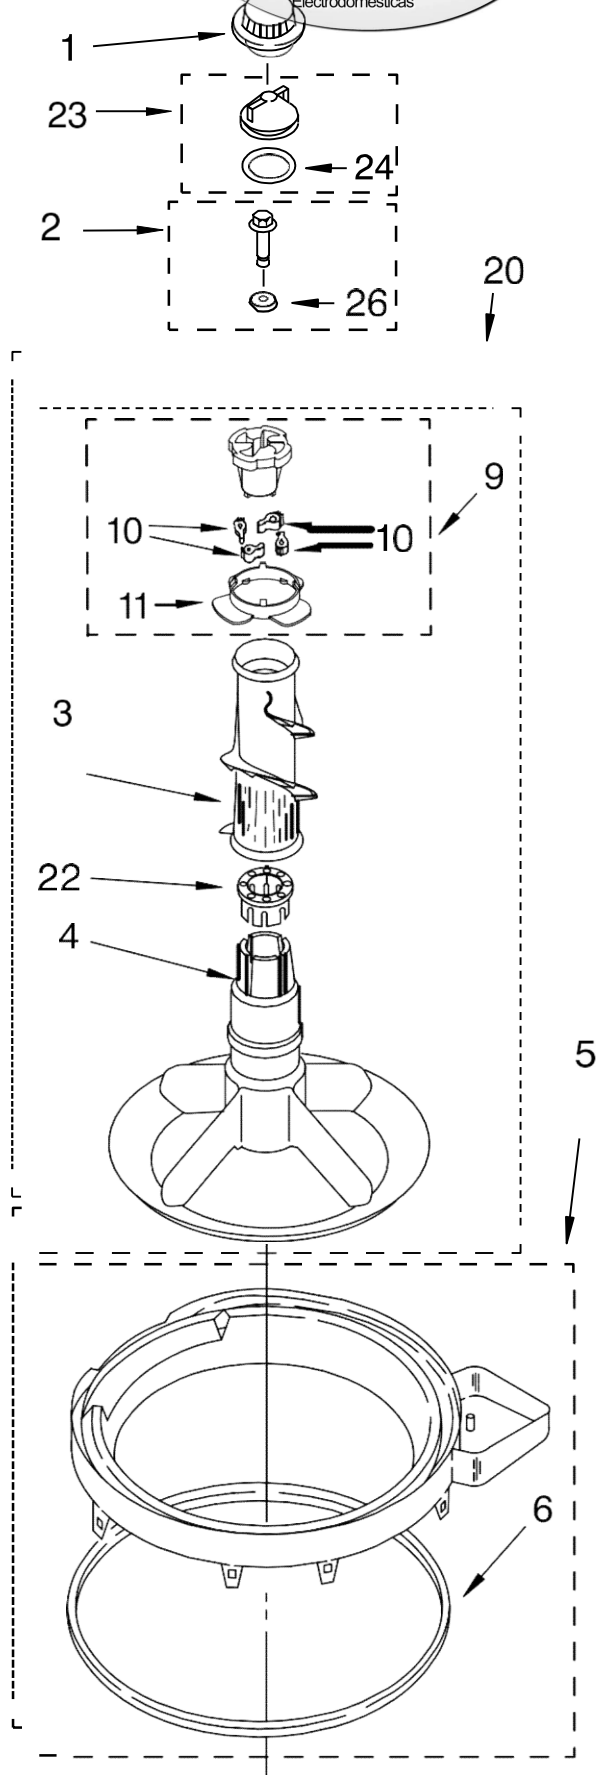

FOR ORDERING INFORMATION REFER TO PARTS PRICE LIST

FOR ORDERING INFORMATION REFER TO PARTS PRICE LIST

Lavadora Whirlpool 7MLSR8534MQ1

Illus. No.	Part No.	DESCRIPTION
1	3355758	Cap, Agitator
2	358237	Screw & Washer (5/16-24 x 1)
3	3363003	Clothes Mover
4	3347288	Agitator
5	8528150	Tub Ring & Gasket
6	3976308	Gasket, Tub Ring
9	3363663	Cam Driven
10	3366877	Dog, Agitator Clutch
11	3363661	Bearing-Driven Cam
12	21366	Nut, Spanner
13	8526017	Basket & Balance Ring
14	8519788	Balance Ring
16	63849	Tub
17	389140	Block, Basket Drive
18	383727	Gasket, Centerpost
19	3347780	Hose, Pressure Switch
20	3946501	Agitator (Complete)
22	3350389	Spacer, Thrust
23	3354733	Cap, Barrier
24	3348855	Seal, Inner Cap
26	3949550	Washer