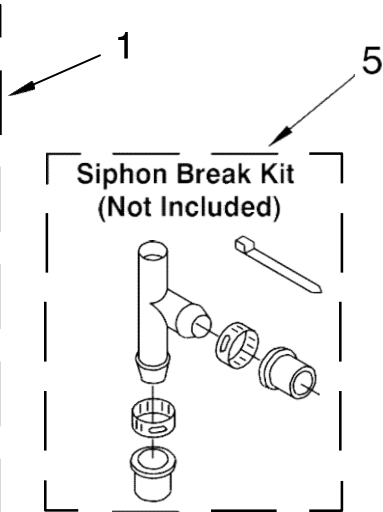

Lavadora Whirlpool 7MLSR8534MQ1

WS400

Illus. No.	Part No.	DESCRIPTION
1	285442	Connector Kit, Plastic Drain Hose
2	285321	Sleeve Kit, (Contains 2 Sleeves)
3	370447	Clamp, Hose
4	16272	Connector, Straight
5	285320	Siphon Break Kit (Not Included)
6	65349	Clamp, Hose
7	367031	Drain Protector (Not Included)

FOR ORDERING INFORMATION REFER TO PARTS PRICE LIST