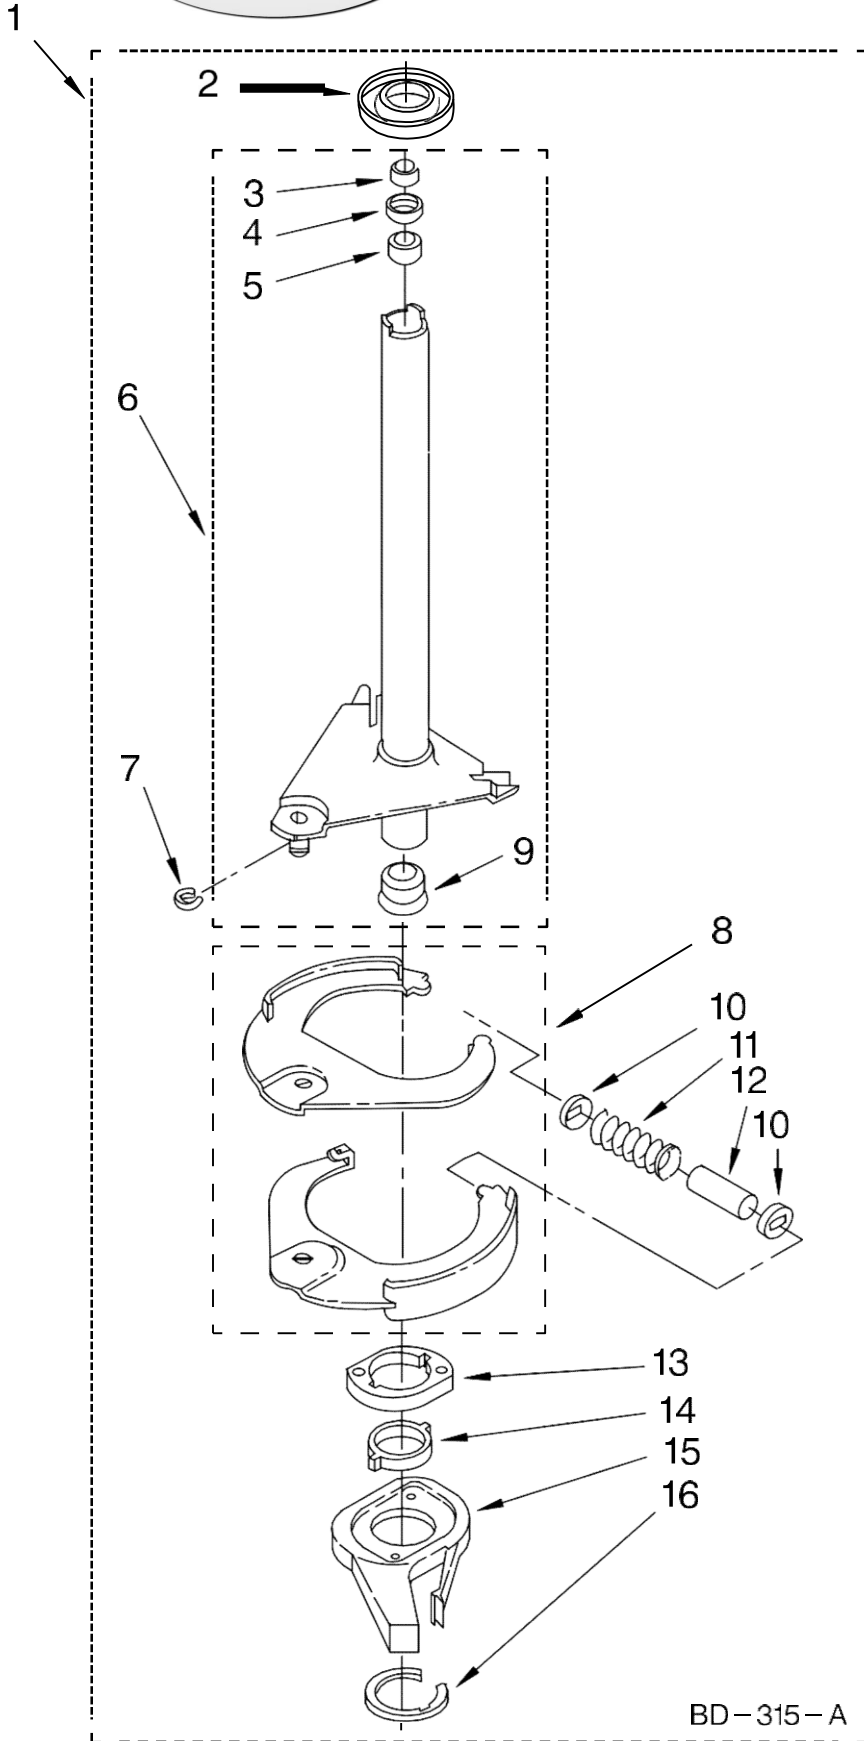

Lavadora Whirlpool 7MLSR8534MQ1

Illus. No.	Part No.	DESCRIPTION
1	388952	Brake And Drive Tube (Complete)
2	62658	Ring, Thrust
3	91939	Seal, Oil
4	356427	Seal, Drive Tube
5	356937	Spacer, Drive Tube
6	64027	Tube, Basket Drive (Includes Illus. 3, 4, 5 & 9)
7	64035	Ring, Retaining
8	64232	Shoe, Brake
9	62703	"T" Bearing, Spin Tube
10	62648	Cap, Brake Spring (2)
11	387806	Spring, Brake
12	62909	Sleeve, Brake Spring
13	63023	Cam, Brake Release
14	63022	Sleeve, Cam
15	64194	Driver, Brake Cam
16	90368	Ring, Retaining

FOLLOWING PARTS NOT ILLUSTRATED

285208 Lubricant (Use Only In Brake Shoe Assembly On Roller & Pin)

FOR ORDERING INFORMATION REFER TO PARTS PRICE LIST