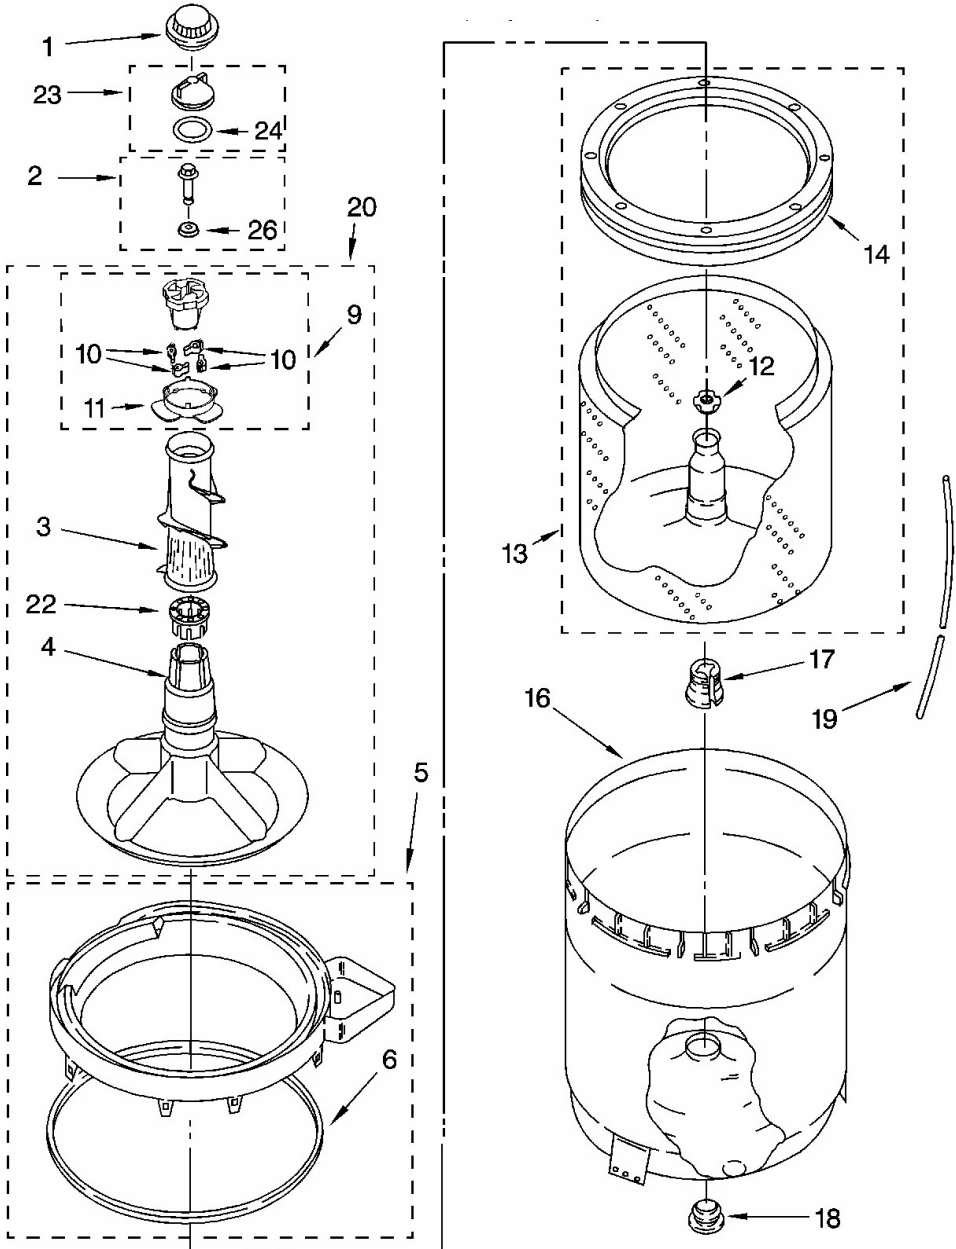

Distribuidor Autorizado

SurteRápido.com

Venta de Refacciones
Electrodomesticas

Lavadora Whirlpool 7MLSR9500PQ0

Distribuidor Autorizado

SurteRápido.com

Venta de Refacciones
Electrodomesticas

Lavadora Whirlpool 7MLSR9500PQ0

No. Ilus.	DESCRIPCIÓN	No. de Parte
1	Cap, Agitator	3355758
2	Screw & Washer (5/16-24 x 1)	358237
3	Clothes Mover	3363003
4	Agitator	3347288
5	Tub Ring & Gasket	8528150
6	Gasket, Tub Ring	3976308
9	Cam Driven	3363663
10	Dog, Agitator Clutch	3366877
11	Bearing-Driven Cam	3363661
12	Nut, Spanner	21366
13	Basket & Balance Ring	8526017
14	Balance Ring	8519788
16	Tub	63849
17	Block, Basket Drive	389140
18	Gasket, Centerpost	383727
19	Hose, Pressure Switch	3347780
20	Agitator (Complete)	3946501
22	Spacer, Thrust	3350389
23	Cap, Barrier	3354733
24	Seal, Inner Cap	3348855
26	Washer	3949550