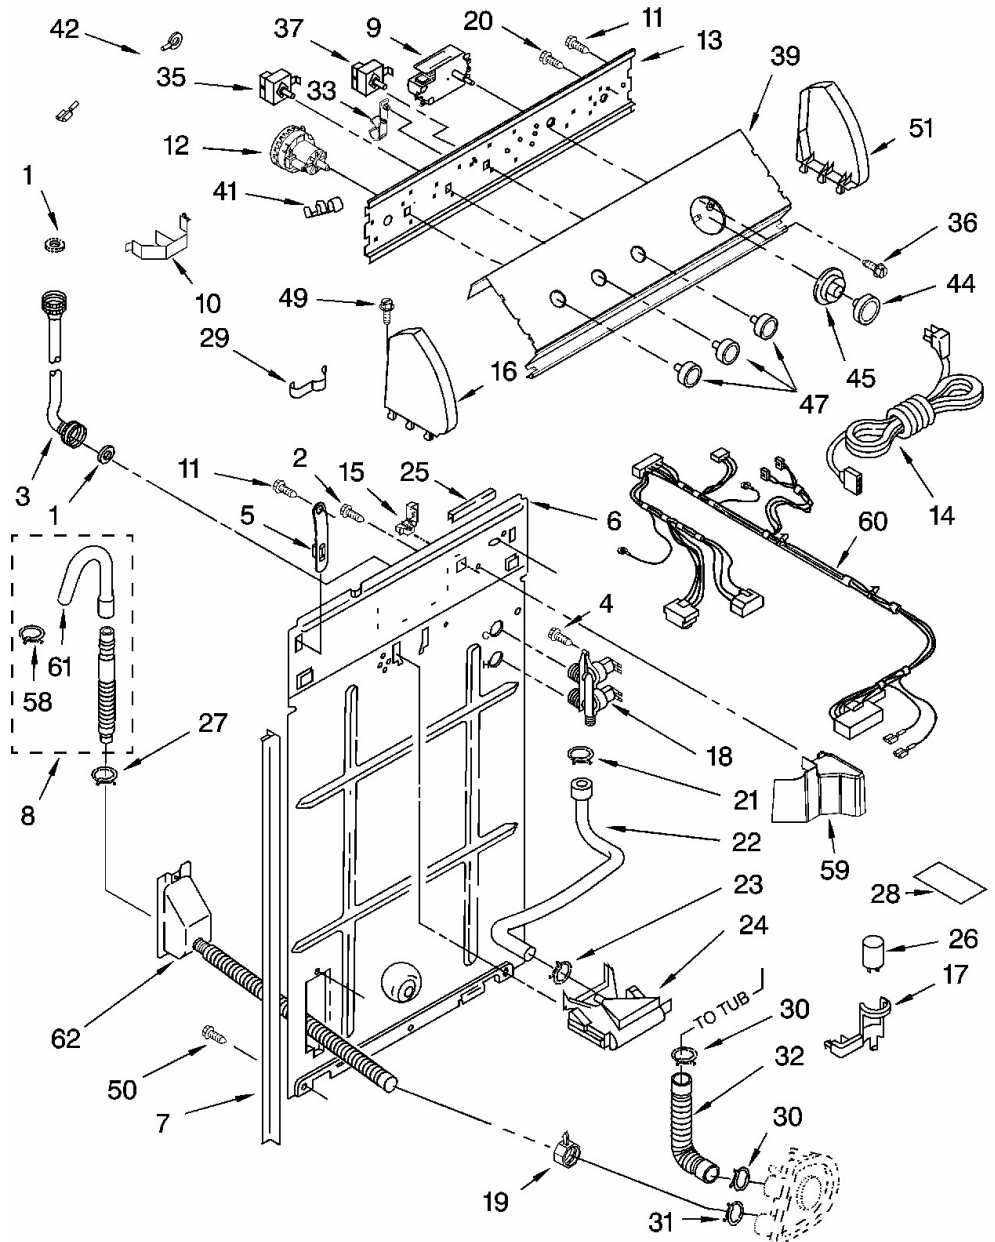

Distribuidor Autorizado

SurteRápido.com

Venta de Refacciones
Electrodomesticas

Lavadora Whirlpool 7MLSR9500PQ0

Distribuidor Autorizado

SurteRápido.com

Venta de Refacciones
Electrodomesticas

Lavadora Whirlpool 7MLSR9500PQ0

No. Ilus.	DESCRIPCIÓN	No. de Parte
1	Washer, Water Inlet Hose (4)	16123
2	Screw, Ground	3351614
3	Hose, Water Inlet (2) (Red Coupling)	89503
	Hose, Water Inlet (2) (Blue Coupling)	89503
4	Screw, 8-18 x 1/2	9740848
5	Strap, Console (2)	8318255
6	Panel, Rear	8318405
7	Pad, Rear Panel	62747
8	Hose, Drain (4`)	285664
	Hose, Drain (9`) (Not Included)	285666
	Extension Drain Hose	285702
9	Timer, Control (60 Hz.)	3949208
10	Clip, Harness & Pressure Hose	8055003
11	Screw, 8-18 x 3/8	90767
12	Switch, Water Level	3366847
13	Bracket, Control	8544893
14	Cord, Power (Includes Item 15)	8532158
15	Strain Relief, Power Cord	285777
16	Cap, End (L.H.)	279962
17	Clip, Capacitor	8318046
18	Valve, Water Mixing	285805
19	Clamp, Hose	3976395
20	Screw, Ground	3179795
21	Clamp, Hose	596669
22	Hose, Vacuum Break	8317926
23	Clamp, Hose	596669
24	Break, Vacuum	3360977