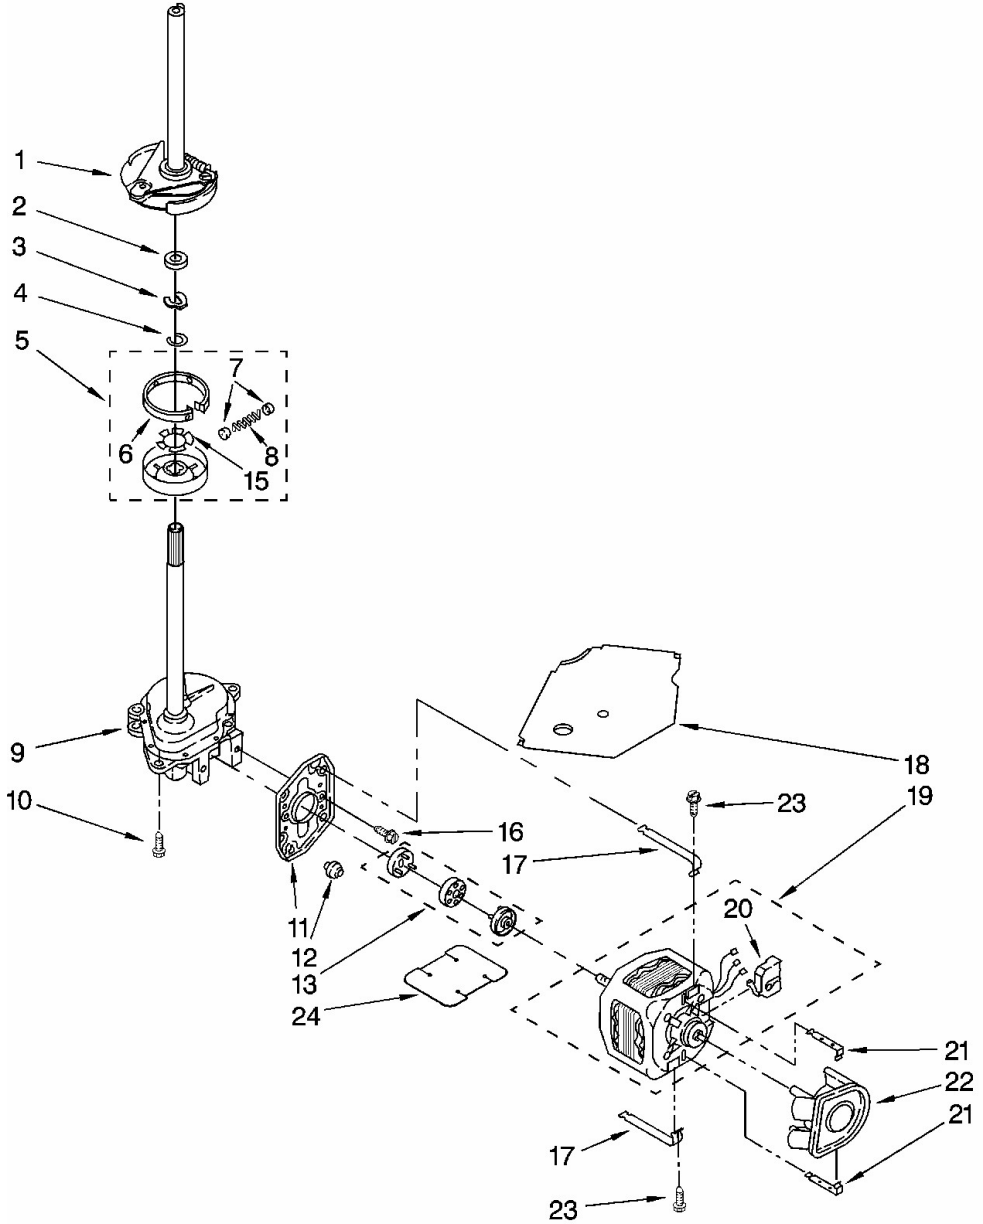

Distribuidor Autorizado

SurteRápido.com

Venta de Refacciones
Electrodomesticas

Lavadora Whirlpool 7MLSR9500PQ0

Distribuidor Autorizado

SurteRápido.com

Venta de Refacciones
Electrodomesticas

Lavadora Whirlpool 7MLSR9500PQ0

No. Ilus.	DESCRIPCIÓN	No. de Parte
1	Brake & Drive Tube (Complete)	285792
2	Washer, Spin Tube Thrust	63292
3	Ring, Spin Tube Support	62697
4	Ring, Retainer	285353
5	Clutch (Complete)	285785
6	Band & Lining, Clutch	285790
7	Cap, Clutch Spring (2)	62646
8	Spring, Clutch	3946792
9	Gearcase (Complete)	8532118
10	Screw, Gearcase To Base (3)	3400516
11	Plate, Motor Mount To Gearcase	62611
12	Grommet, Motor (4)	62691
13	Coupling, Motor & Isolation	285753
15	Clip, Anti-Rattle	3355454
16	Screw	3400516
17	Retainer, Motor (2)	3349637
18	Shield, Tub To Motor	3362316
19	Motor, Main Drive	389248
20	Switch, Main Drive Motor	3952056
21	Retainer, Pump (2)	8546127
22	Pump (Complete)	3363394
23	Screw, 10-16 x 5/8	273556
24	Shield, Motor	3946532