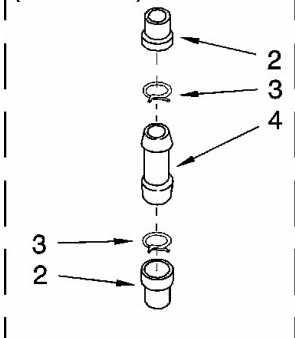

No.Illus.	DESCRIPCIÓN	No. de Parte
1	Gearcase (Complete)	8532118
2	Cover, Gearcase	285202
3	Seal, Gearcase Cover	3349985
4	Sealer, Gasket (.20 Fl. Oz.) (6 ml)	285195
5	Pinion, Spin (Includes Illus. 25)	63320
6	Seal, Spin Pinion	356427
7	Shaft, Agitator (Complete)	389387
8	Ring, Retaining (2)	90369
9	Retainer, Spring (2)	62677
10	Spring, Agitate	62676
11	Gear, Agitate (Includes 15 & 29)	63273
12	Washer, Agitate Gear	62619
13	Cam Follower (Includes 14)	62580
14	Cam, Agitate (Includes 13)	62581
15	Shaft, Agitator (Includes 11 & 29)	285509
16	Washer, Cam Thrust	62618
17	Bearing, Thrust (Includes 18)	16018
18	Ball, Bearing (Includes 17)	85529
19	Bottom and Pinion, Gearcase	389230
20	Block Tab, Terminal	3949116
21	Seal, Thrust Plug	285352
22	Screw, Gearcase Cover Mounting	3351614
23	Ring, Retaining	3362552
24	Washer Kit, Thrust	285735
25	Gear, Spin	62570
26	Neutral Assembly	388253
27	Rack, Connecting	3349296

Distribuidor Autorizado

SurteRápido.com

Venta de Refacciones
Electrodomesticas

Lavadora Whirlpool 7MLSR9500PQ0

No. Ilus.	DESCRIPCIÓN	No. de Parte
28	Actuator, Shift	62621
29	Washer, Intermediate	388815

Distribuidor Autorizado

SurteRápido.com

Venta de Refacciones Electrodomesticas

Lavadora Whirlpool 7MLSR9500PQ0

**Order The Following Parts
To Splice Plastic Drain Hose
(Not Included)**

**Drain Protector
(Not Included)**

No. Ilus.	DESCRIPCIÓN	No. de Parte
1	Connector Kit, Plastic Drain Hose	285442
2	Sleeve Kit, (Contains 2 Sleeves)	285321
3	Clamp, Hose	285655
4	Connector, Straight	16272
5	Siphon Break Kit (Not Included)	285320
6	Clamp, Hose	285655
7	Drain Protector (Not Included)	367031