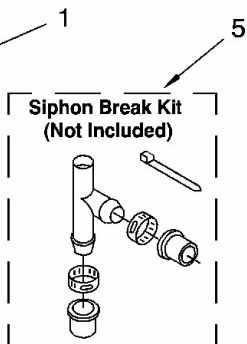

No.Illus.	DESCRIPCIÓN	No. de Parte
1	Gearcase (Complete)	8532118
2	Cover, Gearcase	285202
3	Seal, Gearcase Cover	3349985
4	Sealer, Gasket (.20 Fl. Oz.) (6 ml)	285195
5	Pinion, Spin (Includes Illus. 25)	63320
6	Seal, Spin Pinion	356427
7	Shaft, Agitator (Complete)	389387
8	Ring, Retaining (2)	90369
9	Retainer, Spring (2)	62677
10	Spring, Agitate	62676
11	Gear, Agitate (Includes 15 & 29)	63273
12	Washer, Agitate Gear	62619
13	Cam Follower (Includes 14)	62580
14	Cam, Agitate (Includes 13)	62581
15	Shaft, Agitator (Includes 11 & 29)	285509
16	Washer, Cam Thrust	62618
17	Bearing, Thrust (Includes 18)	16018
18	Ball, Bearing (Includes 17)	85529
19	Bottom and Pinion, Gearcase	389230
20	Block Tab, Terminal	3949116
21	Seal, Thrust Plug	285352
22	Screw, Gearcase Cover Mounting	3351614
23	Ring, Retaining	3362552
24	Washer Kit, Thrust	285735
25	Gear, Spin	62570
26	Neutral Assembly	388253
27	Rack, Connecting	3349296

Distribuidor Autorizado

SurteRápido.com

Venta de Refacciones
Electrodomesticas

Lavadora Whirlpool 7MLSR9500PQ0

No. Ilus.	DESCRIPCIÓN	No. de Parte
28	Actuator, Shift	62621
29	Washer, Intermediate	388815

Distribuidor Autorizado

SurteRápido.com

Venta de Refacciones Electrodomesticas

Lavadora Whirlpool 7MLSR9500PQ0

**Order The Following Parts
To Splice Plastic Drain Hose
(Not Included)**

**Drain Protector
(Not Included)**

No. Ilus.	DESCRIPCIÓN	No. de Parte
1	Connector Kit, Plastic Drain Hose	285442
2	Sleeve Kit, (Contains 2 Sleeves)	285321
3	Clamp, Hose	285655
4	Connector, Straight	16272
5	Siphon Break Kit (Not Included)	285320
6	Clamp, Hose	285655
7	Drain Protector (Not Included)	367031