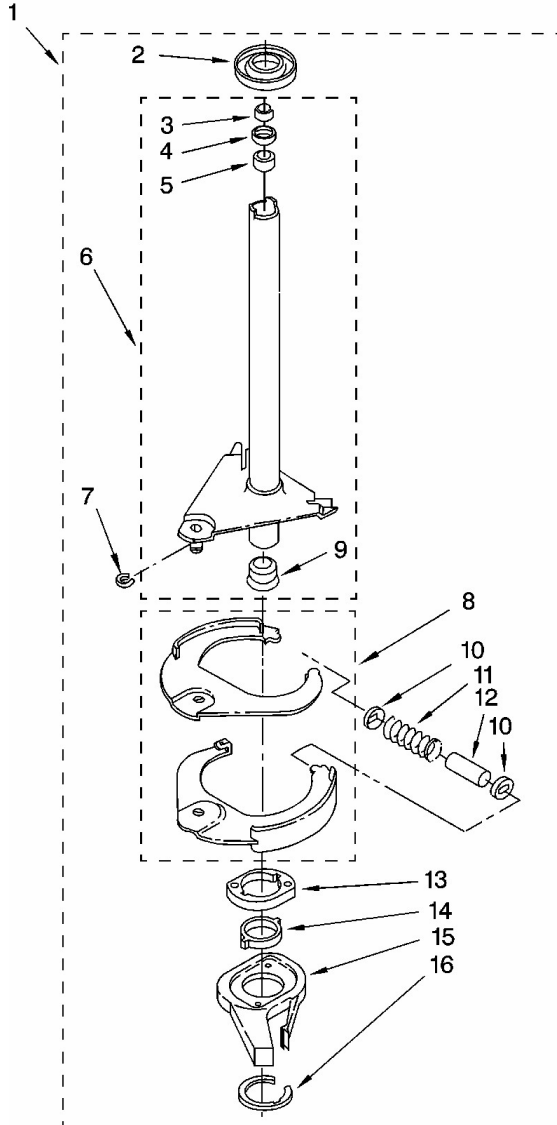

Distribuidor Autorizado

SurteRápido.com

Venta de Refacciones
Electrodomesticas

Lavadora Whirlpool 7MLSR9500PQ0

No. Ilus.	DESCRIPCIÓN	No. de Parte
1	Brake & Drive Tube (Complete)	285792
2	Washer, Spin Tube Thrust	63292
3	Ring, Spin Tube Support	62697
4	Ring, Retainer	285353
5	Clutch (Complete)	285785
6	Band & Lining, Clutch	285790
7	Cap, Clutch Spring (2)	62646
8	Spring, Clutch	3946792
9	Gearcase (Complete)	8532118
10	Screw, Gearcase To Base (3)	3400516
11	Plate, Motor Mount To Gearcase	62611
12	Grommet, Motor (4)	62691
13	Coupling, Motor & Isolation	285753
15	Clip, Anti-Rattle	3355454
16	Screw	3400516
17	Retainer, Motor (2)	3349637
18	Shield, Tub To Motor	3362316
19	Motor, Main Drive	389248
20	Switch, Main Drive Motor	3952056
21	Retainer, Pump (2)	8546127
22	Pump (Complete)	3363394
23	Screw, 10-16 x 5/8	273556
24	Shield, Motor	3946532

Distribuidor Autorizado

SurteRápido.com

Venta de Refacciones
Electrodomesticas

Lavadora Whirlpool 7MLSR9500PQ0