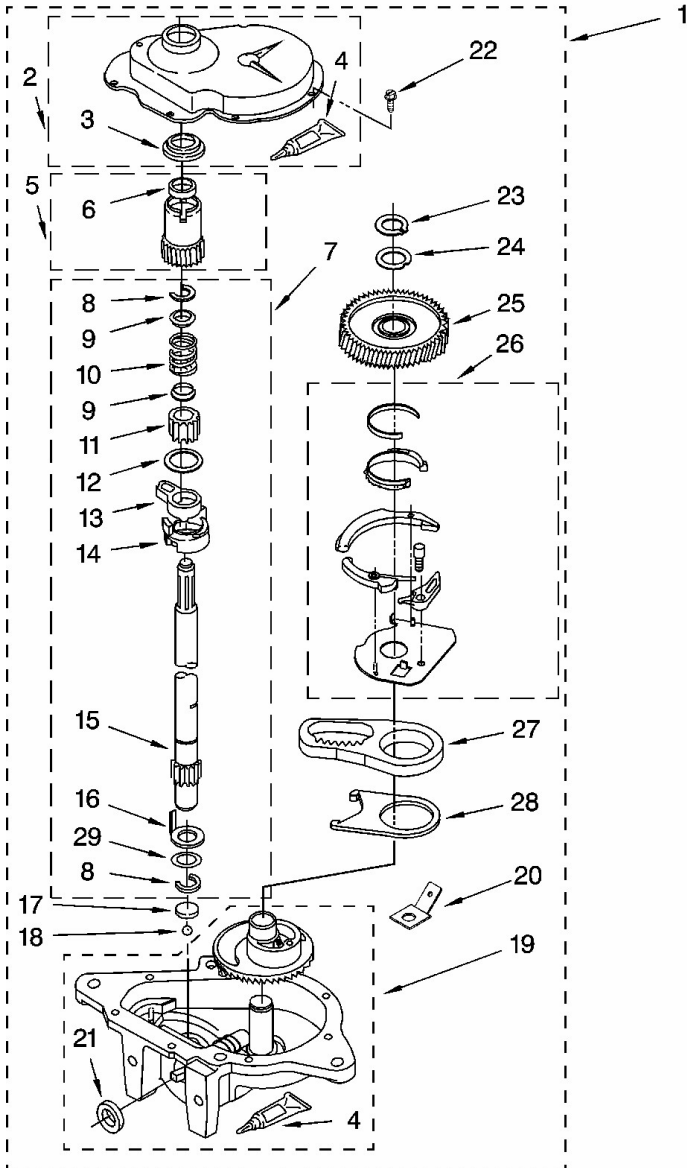

Distribuidor Autorizado

SurteRápido.com

Venta de Refacciones
Electrodomesticas

Lavadora Whirlpool 7MLSR9500PQ0

Distribuidor Autorizado

SurteRápido.com

Venta de Refacciones
Electrodomesticas

Lavadora Whirlpool 7MLSR9500PQ0

No.Illus.	DESCRIPCIÓN	No. de Parte
1	Gearcase (Complete)	8532118
2	Cover, Gearcase	285202
3	Seal, Gearcase Cover	3349985
4	Sealer, Gasket (.20 Fl. Oz.) (6 ml)	285195
5	Pinion, Spin (Includes Illus. 25)	63320
6	Seal, Spin Pinion	356427
7	Shaft, Agitator (Complete)	389387
8	Ring, Retaining (2)	90369
9	Retainer, Spring (2)	62677
10	Spring, Agitate	62676
11	Gear, Agitate (Includes 15 & 29)	63273
12	Washer, Agitate Gear	62619
13	Cam Follower (Includes 14)	62580
14	Cam, Agitate (Includes 13)	62581
15	Shaft, Agitator (Includes 11 & 29)	285509
16	Washer, Cam Thrust	62618
17	Bearing, Thrust (Includes 18)	16018
18	Ball, Bearing (Includes 17)	85529
19	Bottom and Pinion, Gearcase	389230
20	Block Tab, Terminal	3949116
21	Seal, Thrust Plug	285352
22	Screw, Gearcase Cover Mounting	3351614
23	Ring, Retaining	3362552
24	Washer Kit, Thrust	285735
25	Gear, Spin	62570
26	Neutral Assembly	388253
27	Rack, Connecting	3349296