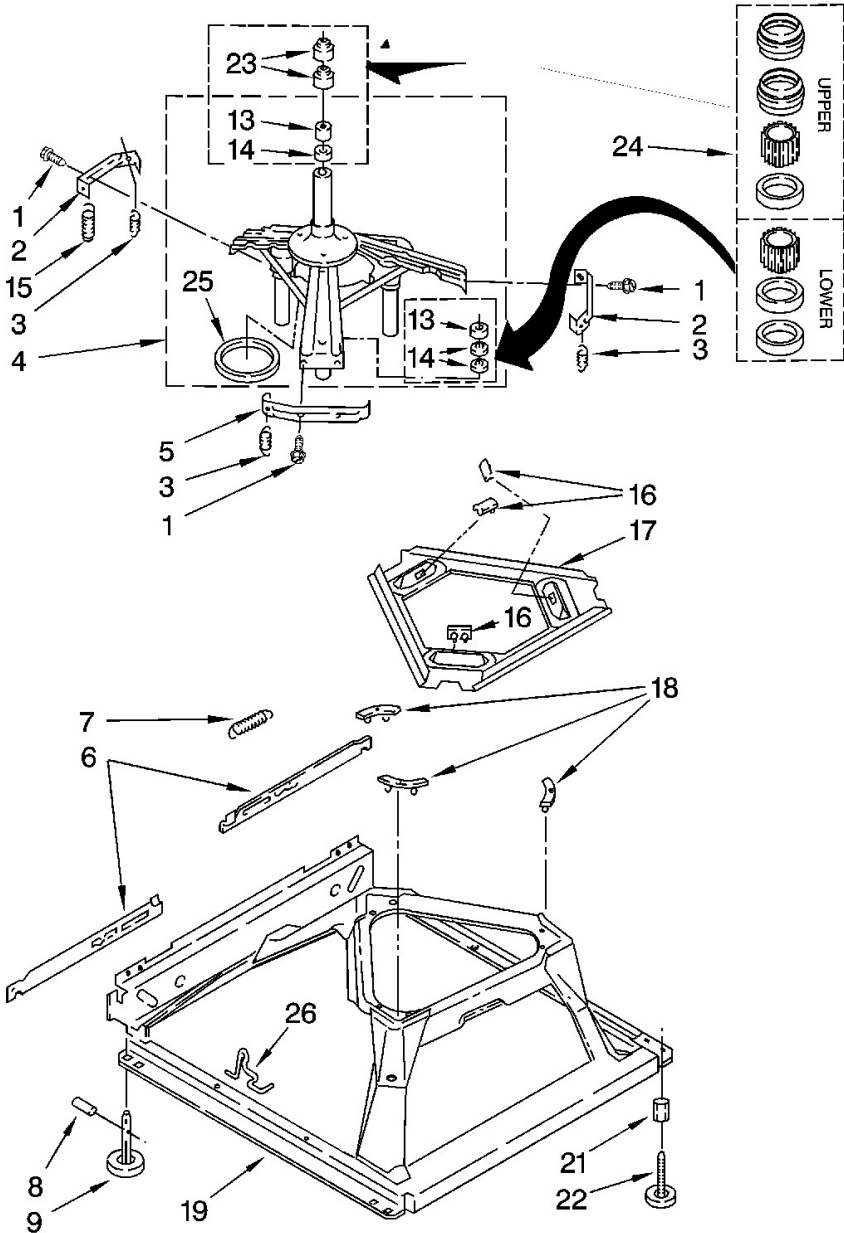

Distribuidor Autorizado

SurteRápido.com

Venta de Refacciones
Electrodomesticas

Lavadora Whirlpool 7MLSR9500PQ0

No. Ilus.	DESCRIPCIÓN	No. de Parte
1	Cap, Agitator	3355758
2	Screw & Washer (5/16-24 x 1)	358237
3	Clothes Mover	3363003
4	Agitator	3347288
5	Tub Ring & Gasket	8528150
6	Gasket, Tub Ring	3976308
9	Cam Driven	3363663
10	Dog, Agitator Clutch	3366877
11	Bearing-Driven Cam	3363661
12	Nut, Spanner	21366
13	Basket & Balance Ring	8526017
14	Balance Ring	8519788
16	Tub	63849
17	Block, Basket Drive	389140
18	Gasket, Centerpost	383727
19	Hose, Pressure Switch	3347780
20	Agitator (Complete)	3946501
22	Spacer, Thrust	3350389
23	Cap, Barrier	3354733
24	Seal, Inner Cap	3348855
26	Washer	3949550

Distribuidor Autorizado

SurteRápido.com

Venta de Refacciones
Electrodomesticas

Lavadora Whirlpool 7MLSR9500PQ0