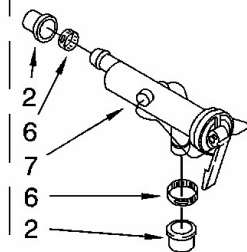

No.Illus.	DESCRIPCIÓN	No. de Parte
1	Gearcase (Complete)	8532118
2	Cover, Gearcase	285202
3	Seal, Gearcase Cover	3349985
4	Sealer, Gasket (.20 Fl. Oz.) (6 ml)	285195
5	Pinion, Spin (Includes Illus. 25)	63320
6	Seal, Spin Pinion	356427
7	Shaft, Agitator (Complete)	389387
8	Ring, Retaining (2)	90369
9	Retainer, Spring (2)	62677
10	Spring, Agitate	62676
11	Gear, Agitate (Includes 15 & 29)	63273
12	Washer, Agitate Gear	62619
13	Cam Follower (Includes 14)	62580
14	Cam, Agitate (Includes 13)	62581
15	Shaft, Agitator (Includes 11 & 29)	285509
16	Washer, Cam Thrust	62618
17	Bearing, Thrust (Includes 18)	16018
18	Ball, Bearing (Includes 17)	85529
19	Bottom and Pinion, Gearcase	389230
20	Block Tab, Terminal	3949116
21	Seal, Thrust Plug	285352
22	Screw, Gearcase Cover Mounting	3351614
23	Ring, Retaining	3362552
24	Washer Kit, Thrust	285735
25	Gear, Spin	62570
26	Neutral Assembly	388253
27	Rack, Connecting	3349296

SurteRápido.com

Venta de Refacciones Electrodomesticas

Lavadora Whirlpool 7MLSR9500PQ0

**Order The Following Parts
To Splice Plastic Drain Hose
(Not Included)**

**Drain Protector
(Not Included)**

No. Ilus.	DESCRIPCIÓN	No. de Parte
1	Connector Kit, Plastic Drain Hose	285442
2	Sleeve Kit, (Contains 2 Sleeves)	285321
3	Clamp, Hose	285655
4	Connector, Straight	16272
5	Siphon Break Kit (Not Included)	285320
6	Clamp, Hose	285655
7	Drain Protector (Not Included)	367031