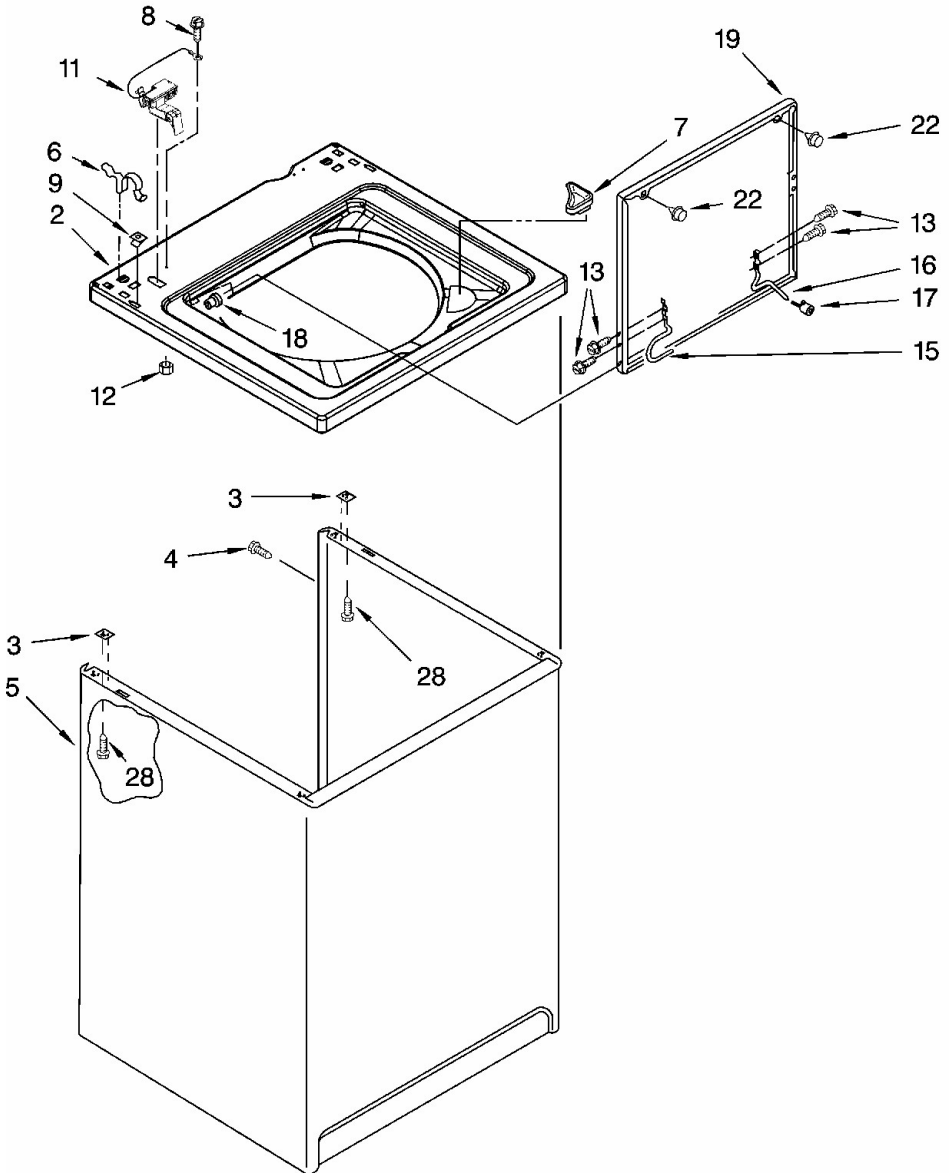

Distribuidor Autorizado

SurteRápido.com

Venta de Refacciones
Electrodomesticas

Lavadora Whirlpool 7MLSR9500PQ0

Distribuidor Autorizado

SurteRápido.com

Venta de Refacciones
Electrodomesticas

Lavadora Whirlpool 7MLSR9500PQ0

No. Ilus.	DESCRIPCIÓN	No. de Parte
2	TOP	8318064
3	Spacer, Cabinet To Top (4)	62750
4	Screw, 10-16 x 1/2	308685
5	Cabinet	63424
6	Clip, Top & Cabinet & Rear Panel (2)	62780
7	Dispenser, Bleach	3362952
8	Screw, Ground	3351614
9	Nut, Push-In (2)	357213
11	Switch, Lid	8318084
12	Nut, Hex	680762
13	Screw, Lid Hinge Mounting (4)	355274
15	Hinge, Lid (L.H.)	8318088
16	Hinge, Lid (R.H.)	54583
17	Bumper, Lid Hinge	19119
18	Bearing, Lid Hinge (2)	21258
19	Lid	8557513
22	Bumper, Lid (2)	9724509
28	Screw, 10-16 x 1/2 (4)	9420601