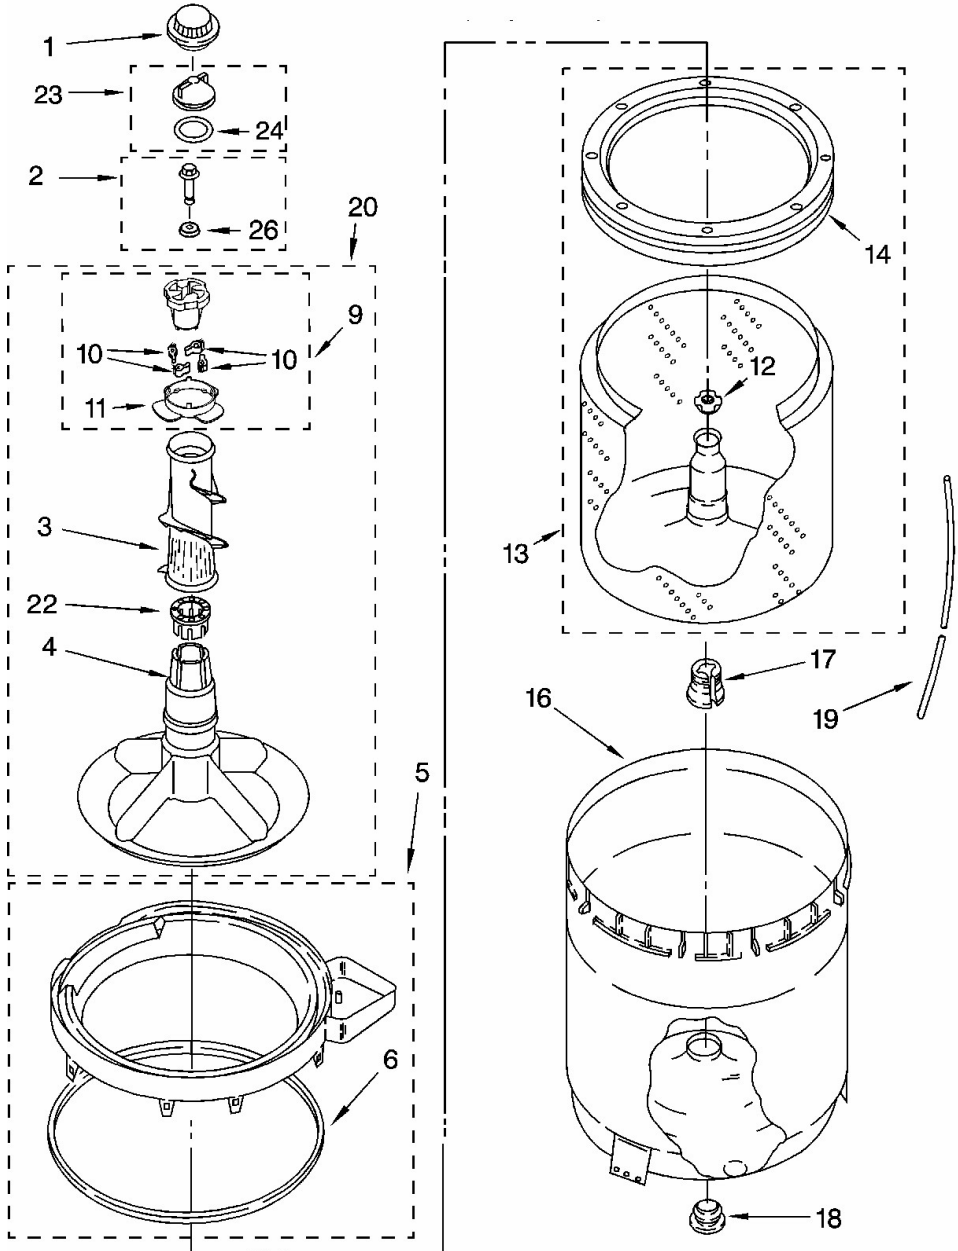

Distribuidor Autorizado

SurteRápido.com

Venta de Refacciones
Electrodomesticas

Lavadora Whirlpool 7MLSR9500PQ1

Distribuidor Autorizado

SurteRápido.com

Venta de Refacciones
Electrodomesticas

Lavadora Whirlpool 7MLSR9500PQ1

No. Ilus.	DESCRIPCIÓN	No. de Parte
1	Dispenser Fabric Softener	63580
2	Screw & Washer (5/16-24 x 1)	285009
3	Clothes Mover	3348752
4	Agitator	3347288
5	Tub Ring & Gasket	8528150
6	Gasket, Tub Ring	3976308
7	Clip, Agitator	3354845
8	Washer, Agitator	3355921
9	Cam, Driven	285746
10	Dog, Agitator Clutch (4)	80040
11	Bearing-Driven Cam	3363661
12	Nut, Spanner	21366
13	Basket & Balance Ring	8526017
14	Balance Ring	8519788
15	Clip, Pressure Switch Hose	2219077
16	Tub	63849
17	Block, Basket Drive	389140
18	Gasket, Centerpost	383727
19	Hose, Pressure Switch	353244
20	Agitator (Complete)	285565
22	Spacer, Thrust	285587
23	Cap, Barrier	285551
24	Seal, Inner Cap	3348855
26	Washer	3949550