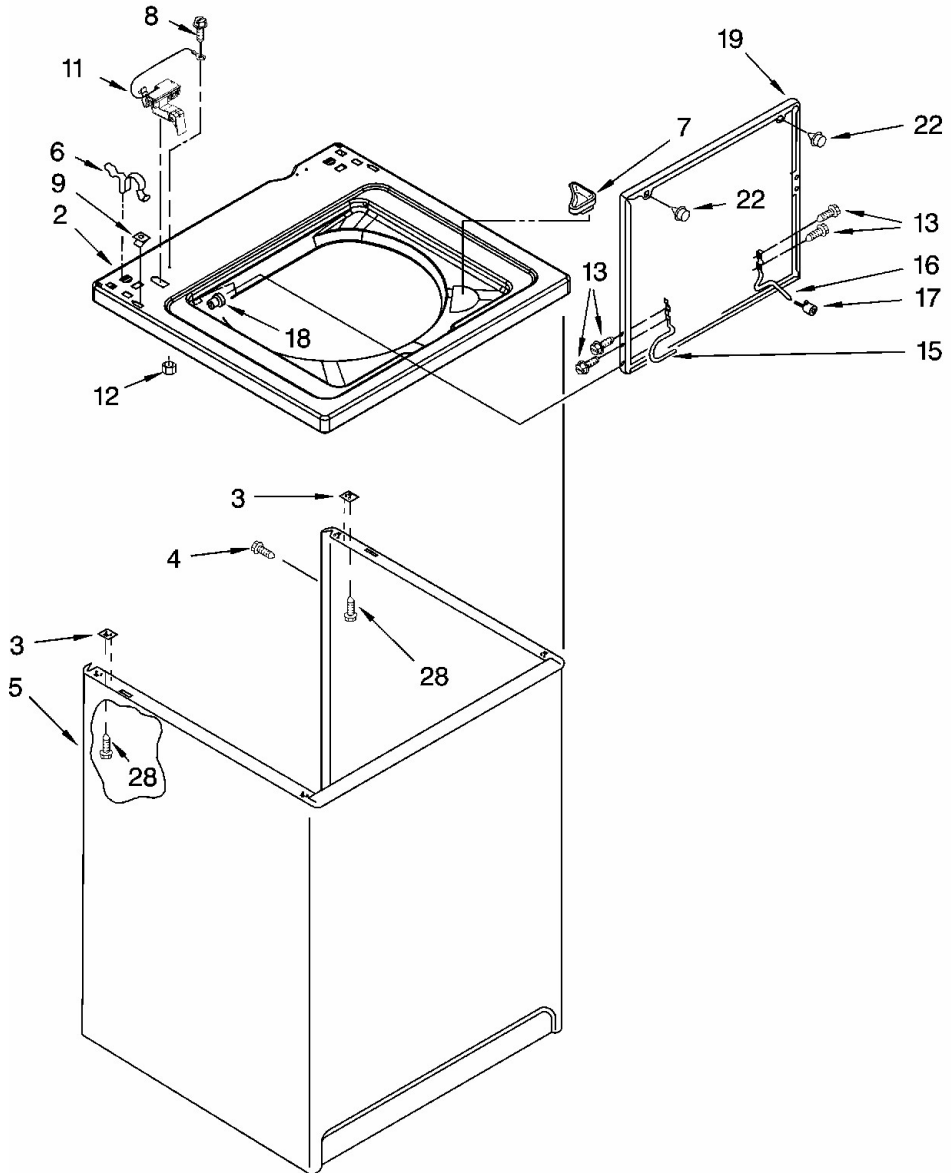

Distribuidor Autorizado

SurteRápido.com

Venta de Refacciones
Electrodomesticas

Lavadora Whirlpool 7MLSR9500PQ1

Distribuidor Autorizado

SurteRápido.com

Venta de Refacciones
Electrodomesticas

Lavadora Whirlpool 7MLSR9500PQ1

No. Ilus.	DESCRIPCIÓN	No. de Parte
2	TOP	8318064
3	Spacer, Cabinet To Top (4)	62750
4	Screw, 10-16 x 1/2	308685
5	Cabinet	63424
6	Clip, Top & Cabinet & Rear Panel (2)	62780
7	Dispenser, Bleach	3362952
8	Screw, Ground	3351614
9	Nut, Push-In (2)	357213
11	Switch, Lid	8318084
12	Nut, Hex	680762
13	Screw, Lid Hinge Mounting (4)	355274
15	Hinge, Lid (L.H.)	8318088
16	Hinge, Lid (R.H.)	54583
17	Bumper, Lid Hinge	19119
18	Bearing, Lid Hinge (2)	21258
19	Lid	8557513
22	Bumper, Lid (2)	9724509
28	Screw, 10-16 x 1/2 (4)	9420601