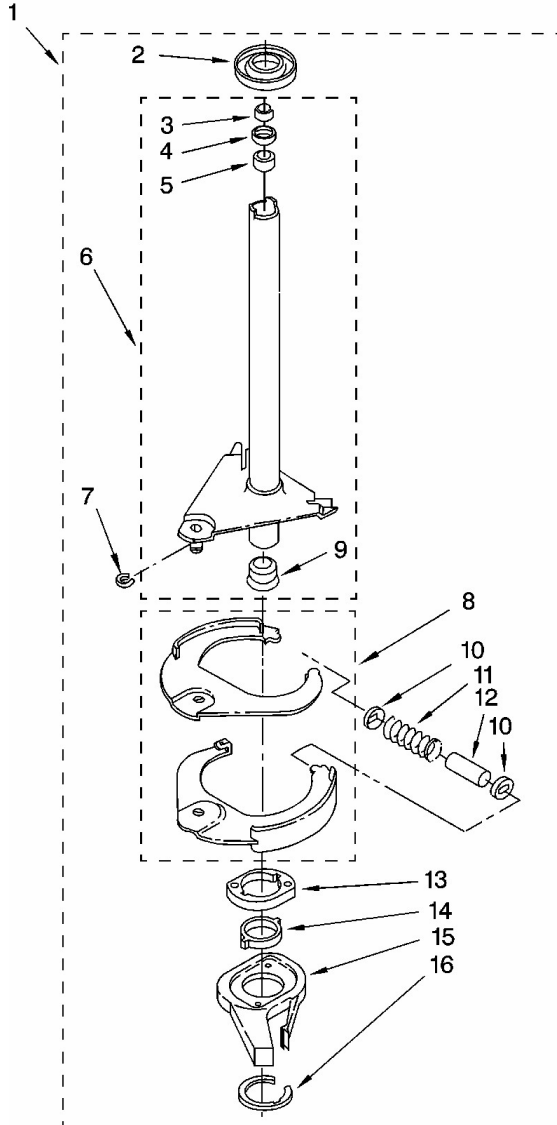

Distribuidor Autorizado

SurteRápido.com

Venta de Refacciones
Electrodomesticas

Lavadora Whirlpool 7MLSR9500PQ1

Distribuidor Autorizado

SurteRápido.com

Venta de Refacciones
Electrodomesticas

Lavadora Whirlpool 7MLSR9500PQ1

No.Ilus.	DESCRIPCIÓN	No. de Parte
1	Brake And Drive Tube (Complete)	285792
2	Ring, Thrust	62658
3	Seal, Drive Tube	356427
4	Tube, Basket Drive	64208
5	Ring, Retaining	64035
6	Shoe, Brake (2)	285438
7	``T`` Bearing, Spin Tube	62703
8	Cap, Brake Spring (2)	285658
9	Spring, Brake	387806
10	Sleeve, Brake Spring	285658
11	Cam, Brake Release	661516
12	Sleeve, Cam	63022
13	Driver, Brake Cam	285790
14	Ring, Retaining	90368