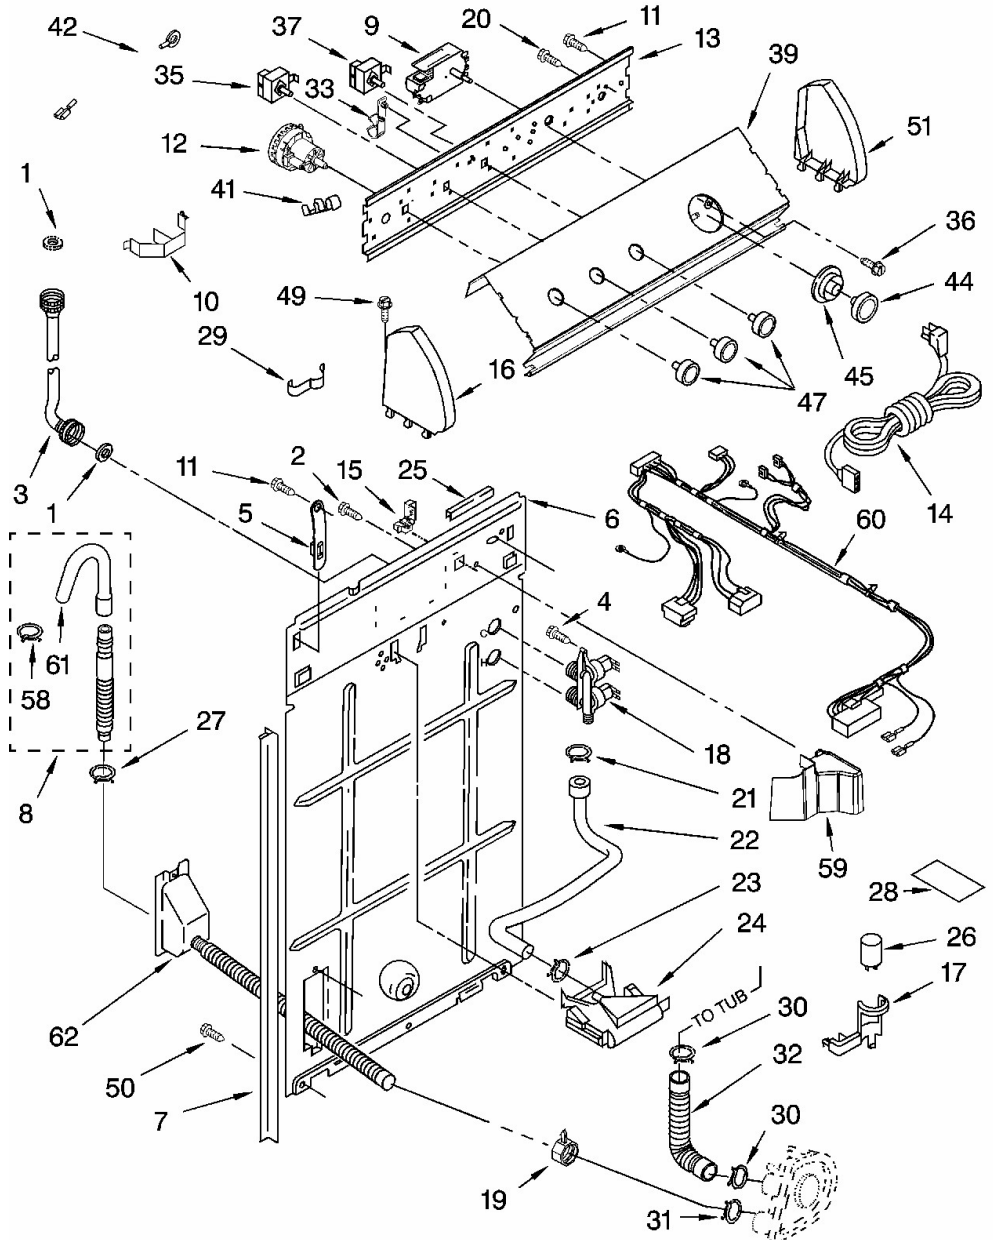

Distribuidor Autorizado

SurteRápido.com

Venta de Refacciones
Electrodomesticas

Lavadora Whirlpool 7MLSR9500PQ1

Distribuidor Autorizado

SurteRápido.com

Venta de Refacciones
Electrodomesticas

Lavadora Whirlpool 7MLSR9500PQ1

No. Ilus.	DESCRIPCIÓN	No. de Parte
1	Washer, Water Inlet Hose	16123
2	Screw, Ground	3351614
3	Hose, Water Inlet (2) (Red Coupling)	89503
	Hose, Water Inlet (2) (Blue Coupling)	89503
4	Screw, 8-18 x 1/2	9740848
5	Strap, Console (2)	8568314
6	Panel, Rear	8318015
7	Pad, Rear Panel	62747
8	Hose, Drain (4`)	8559373
	Hose, Drain (9`) (Not Included)	285666
	Extension Drain Hose	285702
9	Timer, Control (60 Hz.)	3949208
10	Clip, Harness & Pressure Hose	8055003
11	Screw, 8-18 x 3/8	90767
12	Switch, Water Level	3366847
13	Bracket, Control	8544893
14	Cord, Power (Includes Item 15)	8532158
15	Strain Relief, Power Cord	285777
16	Cap, End (L.H.)	279962
17	Clip, Capacitor	8318046
18	Valve, Water Mixing	285805
19	Clamp, Hose	3976395
20	Screw, Ground	3179795
21	Clamp, Hose	596669
22	Hose, Vacuum Break	3357328
23	Clamp, Hose	596669
24	Break, Vacuum	3360977