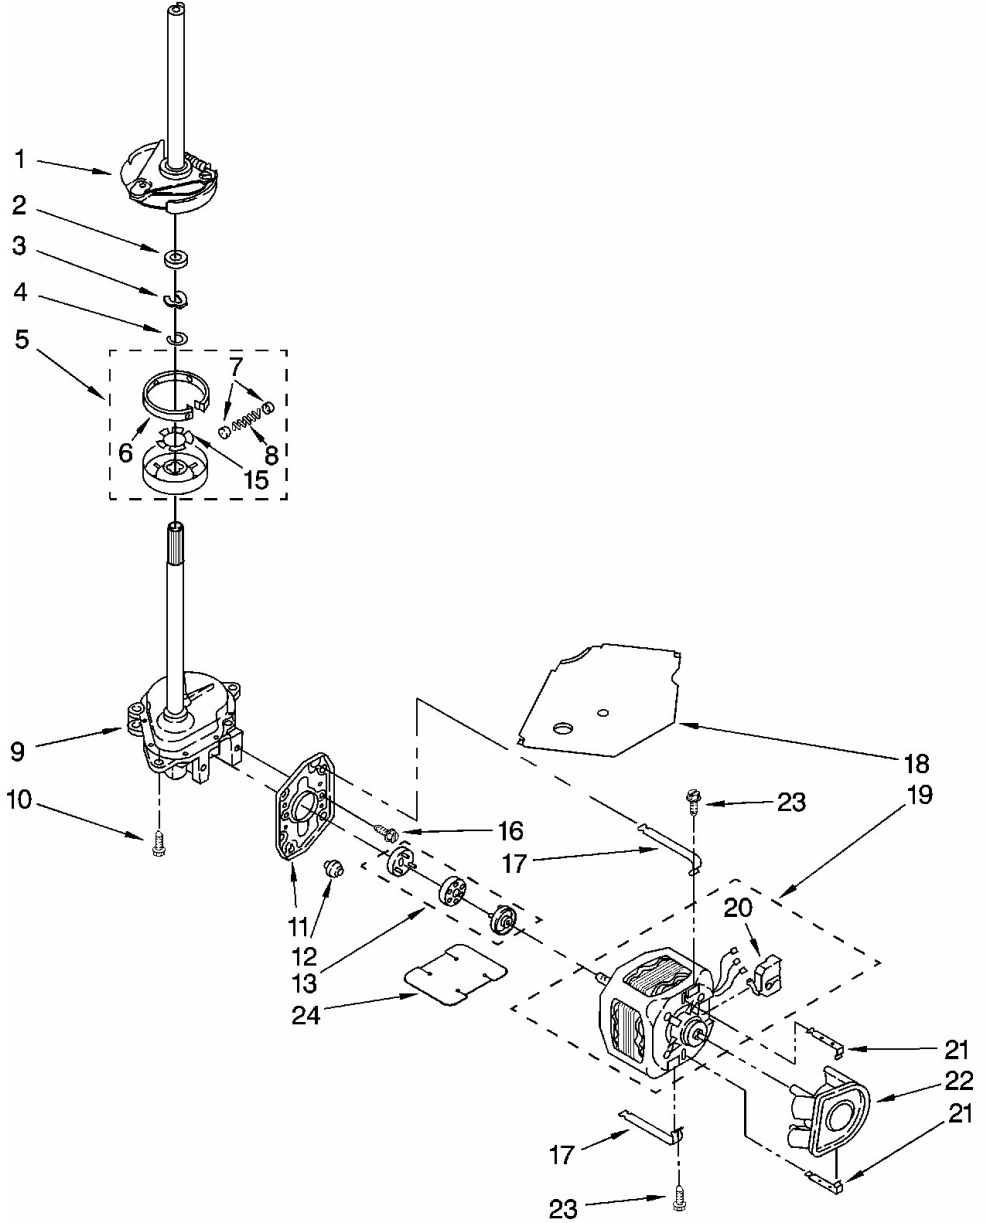

Distribuidor Autorizado

SurteRápido.com

Venta de Refacciones
Electrodomesticas

Lavadora Whirlpool 7MLSR9500PQ1

No.Illus.	DESCRIPCIÓN	No. de Parte
1	Screw, Bracket Mounting (10-32 x 5/8)	3400076
2	Bracket, Spring Outer (2)	64067
3	Spring Suspension,(3)	63907
4	Support & Brake, Tub	3362087
5	Bracket, Spring Outer (L.F.)	64065
6	Link, Leveling Mechanism (2)	63466
7	Spring, Leveling Mechanism	8316845
8	Pin, Knurled	62837
9	Foot, Rear (2)	285244
13	Bearing, Centerpost (2)	359398
14	Seal, Centerpost (3)	359449
15	Spring, Counterweight	388492
16	Pad, Plate	285219
17	Plate, Suspension (Includes Illus. 16)	3946509
18	Pad, Base	285744
19	Base Assembly	285771
21	Nut, Lock (2) (3/8-16)	3359452
22	Foot, Front (2)	389102
23	Seal, Centerpost (2)	356934
24	Centerpost Bearing Kit	285203
25	Ring, Sound Deadening	63134
26	Retainer, Suspension Spring	63806

Distribuidor Autorizado

SurteRápido.com

Venta de Refacciones
Electrodomesticas

Lavadora Whirlpool 7MLSR9500PQ1