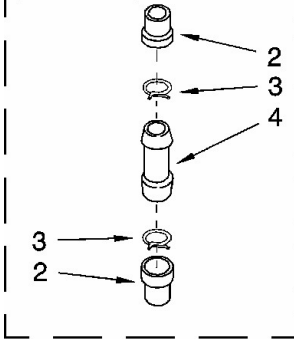

No.Ilus.	DESCRIPCIÓN	No. de Parte
1	Brake And Drive Tube (Complete)	285792
2	Ring, Thrust	62658
3	Seal, Drive Tube	356427
4	Tube, Basket Drive	64208
5	Ring, Retaining	64035
6	Shoe, Brake (2)	285438
7	``T`` Bearing, Spin Tube	62703
8	Cap, Brake Spring (2)	285658
9	Spring, Brake	387806
10	Sleeve, Brake Spring	285658
11	Cam, Brake Release	661516
12	Sleeve, Cam	63022
13	Driver, Brake Cam	285790
14	Ring, Retaining	90368

No. Ilus.	DESCRIPCIÓN	No. de Parte
1	Gearcase (Complete)	3360629
2	Cover, Gearcase	285202
3	Seal, Gearcase Cover	3349985
4	Sealer, Gasket (.20 Fl. Oz.) (6 ml)	285195
5	Pinion, Spin (Includes Illus. 25)	285362
6	Seal, Spin Pinion	356427
7	Shaft, Agitator (Complete)	389387
8	Ring, Retaining (2)	90369
9	Retainer, Spring (2)	62677
10	Spring, Agitate	62676
11	Gear, Agitate (Includes 15 & 29)	285509
12	Washer, Agitate Gear	62619
13	Cam Follower (Includes 14)	285206
14	Cam, Agitate (Includes 13)	285206
15	Shaft, Agitator (Includes 11 & 29)	285509
16	Washer, Cam Thrust	62618
17	Bearing, Thrust (Includes 18)	285205
18	Ball, Bearing (Includes 17)	285205
19	Bottom and Pinion, Gearcase	285515
20	Block Tab, Terminal	3949116
21	Seal, Thrust Plug	285352
22	Screw, Gearcase Cover Mounting	3351614
23	Ring, Retaining	285765
24	Washer Kit, Thrust	285766
25	Gear, Spin	285362
26	Neutral Assembly	388253
27	Rack, Connecting	3949609
28	Actuator, Shift	62621

Distribuidor Autorizado

SurteRápido.com

Venta de Refacciones
Electrodomesticas

Lavadora Whirlpool 7MLSR9500PQ1

No. Ilus.	DESCRIPCIÓN	No. de Parte
28	Actuator, Shift	62621
29	Washer, Intermediate	388815

Distribuidor Autorizado

SurteRápido.com

Venta de Refacciones
Electrodomesticas

Lavadora Whirlpool 7MLSR9500PQ1

**Order The Following Parts
To Splice Plastic Drain Hose
(Not Included)**

**Siphon Break Kit
(Not Included)**

**Drain Protector
(Not Included)**