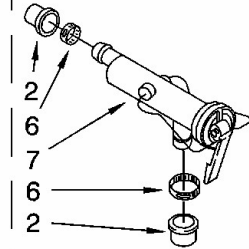

No. Ilus.	DESCRIPCIÓN	No. de Parte
1	Gearcase (Complete)	3360629
2	Cover, Gearcase	285202
3	Seal, Gearcase Cover	3349985
4	Sealer, Gasket (.20 Fl. Oz.) (6 ml)	285195
5	Pinion, Spin (Includes Illus. 25)	285362
6	Seal, Spin Pinion	356427
7	Shaft, Agitator (Complete)	389387
8	Ring, Retaining (2)	90369
9	Retainer, Spring (2)	62677
10	Spring, Agitate	62676
11	Gear, Agitate (Includes 15 & 29)	285509
12	Washer, Agitate Gear	62619
13	Cam Follower (Includes 14)	285206
14	Cam, Agitate (Includes 13)	285206
15	Shaft, Agitator (Includes 11 & 29)	285509
16	Washer, Cam Thrust	62618
17	Bearing, Thrust (Includes 18)	285205
18	Ball, Bearing (Includes 17)	285205
19	Bottom and Pinion, Gearcase	285515
20	Block Tab, Terminal	3949116
21	Seal, Thrust Plug	285352
22	Screw, Gearcase Cover Mounting	3351614
23	Ring, Retaining	285765
24	Washer Kit, Thrust	285766
25	Gear, Spin	285362
26	Neutral Assembly	388253
27	Rack, Connecting	3949609
28	Actuator, Shift	62621

SurteRápido.com

Venta de Refacciones
Electrodomesticas

Lavadora Whirlpool 7MLSR9500PQ1

**Order The Following Parts
To Splice Plastic Drain Hose
(Not Included)**

**Siphon Break Kit
(Not Included)**

**Drain Protector
(Not Included)**

No. Ilus.	DESCRIPCIÓN	No. de Parte
1	Connector Kit, Plastic Drain Hose	285442
2	Sleeve Kit, (Contains 2 Sleeves)	285321
3	Clamp, Hose	285655
4	Connector, Straight	16272
5	Siphon Break Kit (Not Included)	285320
6	Clamp, Hose	285655
7	Drain Protector (Not Included)	367031