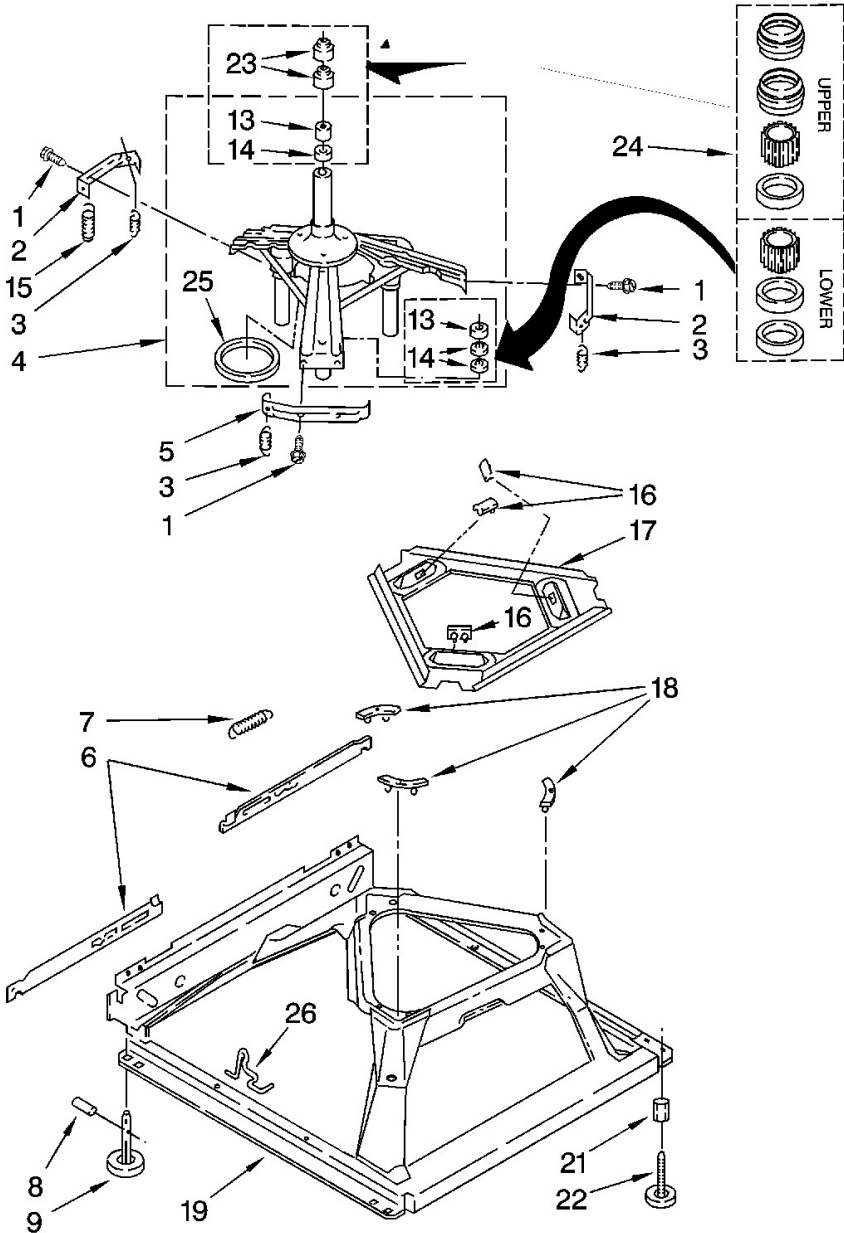

Distribuidor Autorizado

SurteRápido.com

Venta de Refacciones
Electrodomesticas

Lavadora Whirlpool 7MLSR9500PQ1

Distribuidor Autorizado

SurteRápido.com

Venta de Refacciones
Electrodomesticas

Lavadora Whirlpool 7MLSR9500PQ1

No.Illus.	DESCRIPCIÓN	No. de Parte
1	Screw, Bracket Mounting (10-32 x 5/8)	3400076
2	Bracket, Spring Outer (2)	64067
3	Spring Suspension,(3)	63907
4	Support & Brake, Tub	3362087
5	Bracket, Spring Outer (L.F.)	64065
6	Link, Leveling Mechanism (2)	63466
7	Spring, Leveling Mechanism	8316845
8	Pin, Knurled	62837
9	Foot, Rear (2)	285244
13	Bearing, Centerpost (2)	359398
14	Seal, Centerpost (3)	359449
15	Spring, Counterweight	388492
16	Pad, Plate	285219
17	Plate, Suspension (Includes Illus. 16)	3946509
18	Pad, Base	285744
19	Base Assembly	285771
21	Nut, Lock (2) (3/8-16)	3359452
22	Foot, Front (2)	389102
23	Seal, Centerpost (2)	356934
24	Centerpost Bearing Kit	285203
25	Ring, Sound Deadening	63134
26	Retainer, Suspension Spring	63806