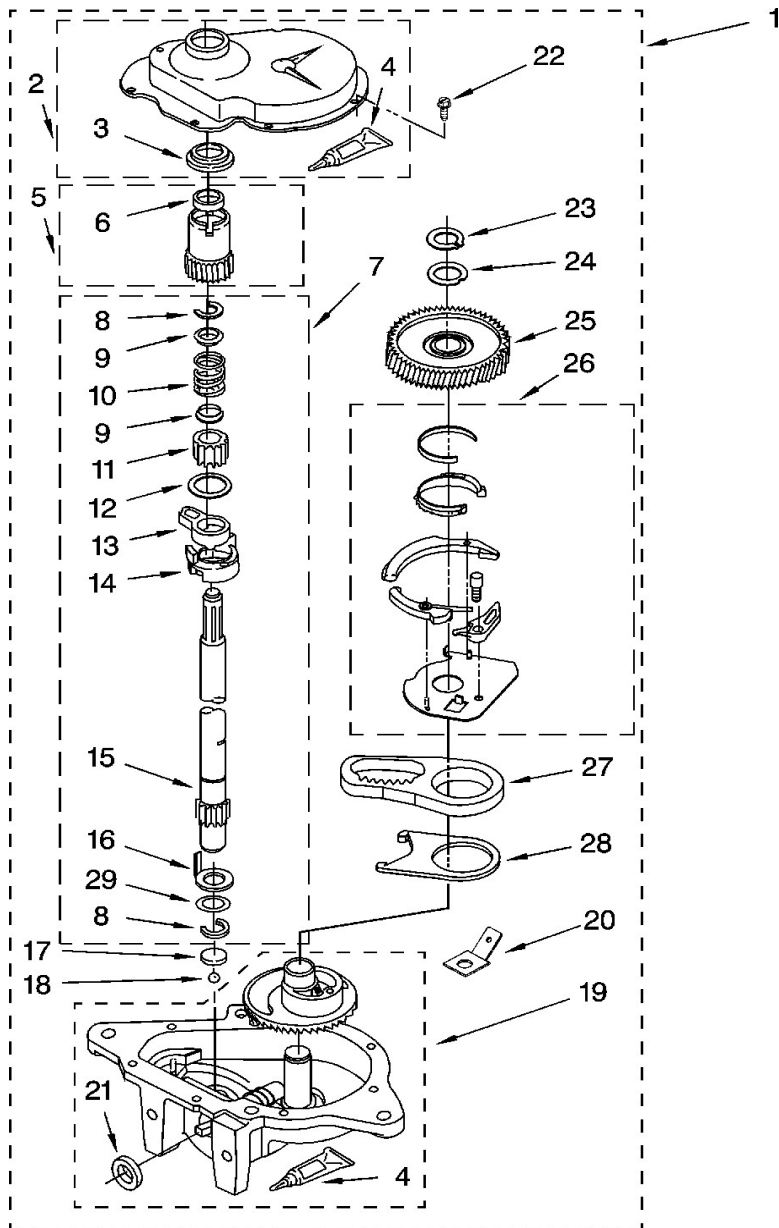

Distribuidor Autorizado

SurteRápido.com

Venta de Refacciones
Electrodomesticas

Lavadora Whirlpool 7MLXR6133PQ0

Distribuidor Autorizado

SurteRápido.com

Venta de Refacciones
Electrodomesticas

Lavadora Whirlpool 7MLXR6133PQ0

<u>No.illus.</u>	<u>DESCRIPCIÓN</u>	<u>No. de Parte</u>
1	Gearcase (Complete)	3360629
2	Cover, Gearcase	285202
3	Seal, Gearcase Cover	3349985
4	Sealer, Gasket (.20 Fl. Oz.) (6 ml)	285195
5	Pinion, Spin (Includes Illus. 25)	285362
6	Seal, Spin Pinion	356427
7	Shaft, Agitator (Complete)	389387
8	Ring, Retaining (2)	90369
9	Retainer, Spring (2)	62677
10	Spring, Agitate	62676
11	Gear, Agitate (Includes 15 & 29)	285509
12	Washer, Agitate Gear	62619
13	Cam Follower (Includes 14)	285206
14	Cam, Agitate (Includes 13)	285206
15	Shaft, Agitator (Includes 11 & 29)	285509
16	Washer, Cam Thrust	62618
17	Bearing, Thrust (Includes 18)	285205
18	Ball, Bearing (Includes 17)	285205
19	Bottom and Pinion, Gearcase	285515
20	Block Tab, Terminal	3949116
21	Seal, Thrust Plug	285352
22	Screw, Gearcase Cover Mounting	3351614
23	Ring, Retaining	285765
24	Washer Kit, Thrust	285766
25	Gear, Spin	285362
26	Neutral Assembly	388253
27	Rack, Connecting	3949609
28	Actuator, Shift	62621
29	Washer, Intermediate	388815