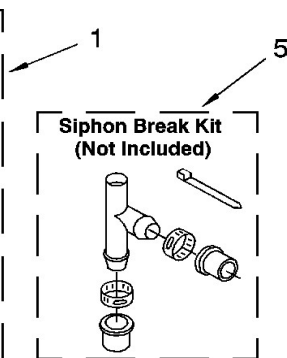

Distribuidor Autorizado

SurteRápido.com

Venta de Refacciones
Electrodomesticas

Lavadora Whirlpool 7MLXR6133PQ0

No. Ilus.	DESCRIPCIÓN	No. de Parte
1	Connector Kit, Plastic Drain Hose	285442
2	Sleeve Kit, (Contains 2 Sleeves)	285321
3	Clamp, Hose	285655
4	Connector, Straight	16272
5	Siphon Break Kit (Not Included)	285320
6	Clamp, Hose	285655
7	Drain Protector (Not Included)	367031