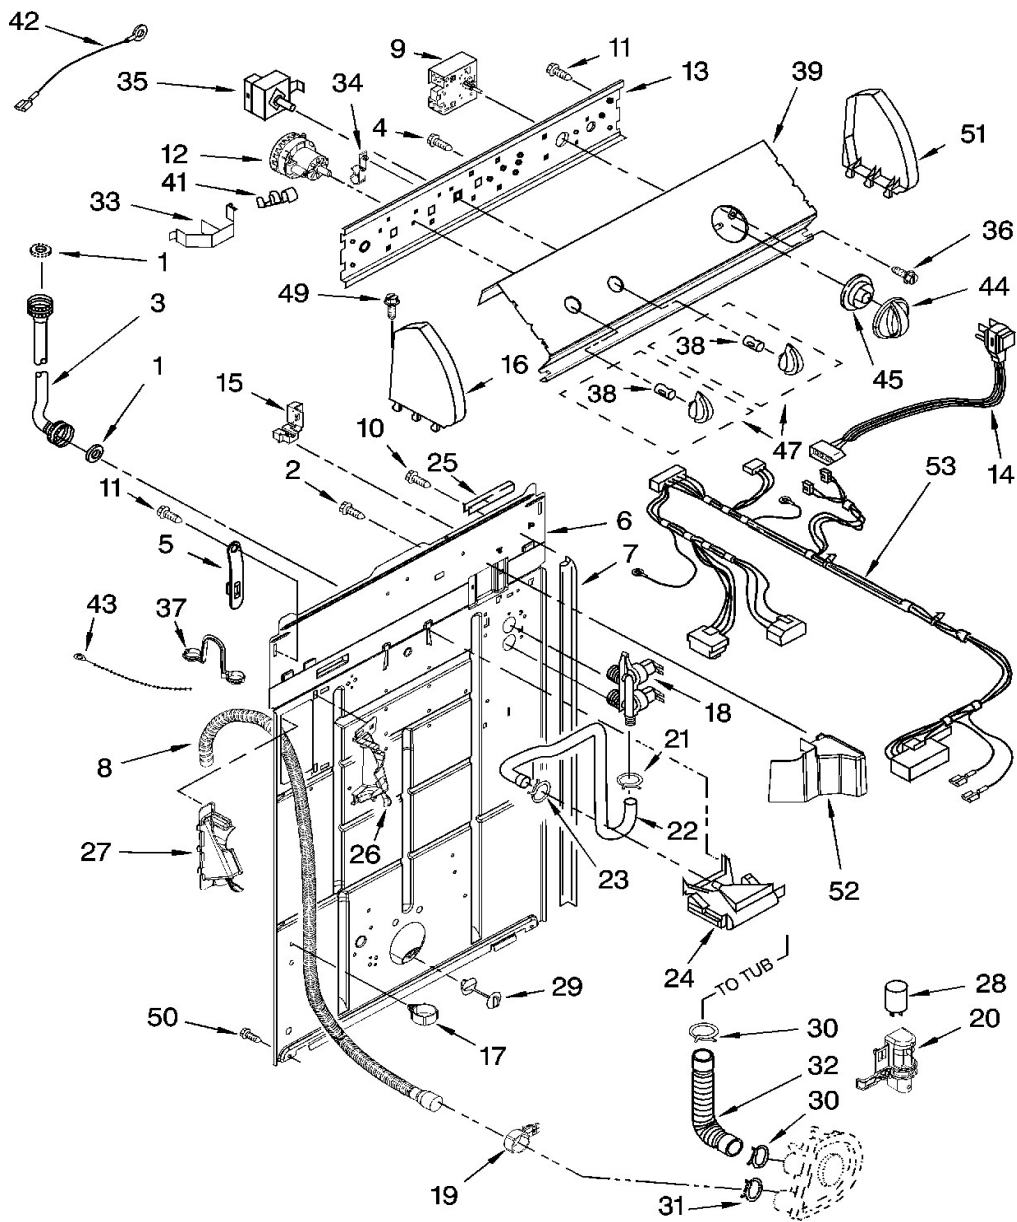

Distribuidor Autorizado

SurteRápido.com

Venta de Refacciones
Electrodomesticas

Lavadora Whirlpool 7MLXR6133PQ0

Distribuidor Autorizado

Venta de Refacciones
Electrodomesticas

Lavadora Whirlpool 7MLXR6133PQ0

No. Ilus.	DESCRIPCIÓN	No. de Parte
1	Washer, Water Inlet Hose (4)	16123
2	Screw, 8-18 x 1/2	9740848
3	Hose, Water Inlet (2) (Blue Coupler)	89503
	Hose, Water Inlet (2) (Red Coupler)	89503
4	Screw, Ground	3179795
5	Strap, Console (2)	8568314
6	Panel, Rear	8318015
7	Pad, Rear Panel	62747
8	Drain Hose Assembly (In. 17 & 19)	8559373
9	Timer, Control (60 Hz.)	3953146
10	Screw, Ground	3351614
11	Screw, 8-18 x 3/8	90767
12	Switch, Water Level	3366848
13	Bracket, Control	3948608
14	Cord, Power (Includes Item 15)	8559419
15	Strain Relief, Power Cord	8559337
16	Cap, End (L.H.) (White)	279962
17	Clamp, Hose	8541667
18	Valve, Water Mixing	285805
19	Clamp, Hose	8541668
20	Clip, Capacitor	8318046
21	Clamp, Hose	596669
22	Hose, Vacuum Break	3357328
23	Clamp, Hose	596669
24	Break, Vacuum	3360977
25	Edge Protector	3367669
26	Bucket, Drain Hose (Left Half)	8541669

<u>No. Ilus.</u>	<u>DESCRIPCIÓN</u>	<u>No. de Parte</u>
1	Cap, Agitator	3355758
2	Screw & Washer (5/16-24 x 1)	358237
3	Clothes Mover	3349019
4	Agitator	3350830
5	Tub Ring & Gasket	3360611
6	Gasket, Tub Ring	3359586
7	Clip (8)	8519815
9	Cam, Driven	285746
10	Dog, Agitator Clutch (4)	80040
11	Bearing-Driven Cam	3363661
12	Nut, Spanner	21366
13	Basket & Balance Ring	3956207
14	Clip, Pressure Switch Hose	2219077
15	Balance Ring	3956205
16	Tub	63125
17	Block, Basket Drive	389140
18	Gasket, Centerpost	383727
19	Hose, Pressure Switch	353244
20	Agitator (Complete)	285574
22	Spacer, Thrust	285587
23	Cap, Barrier	285551
24	Seal, Inner Cap	3348855
26	Washer	3949550