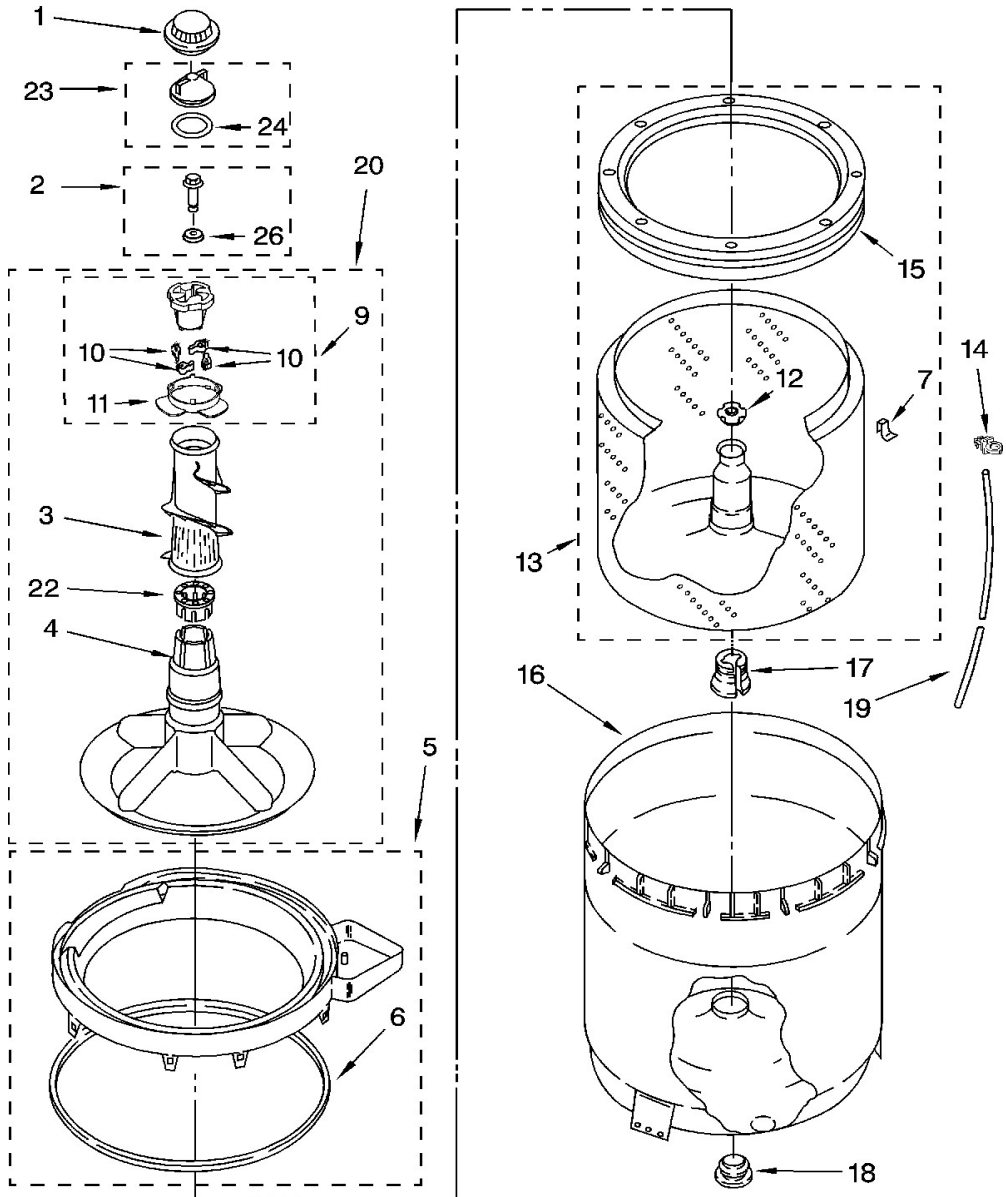

Distribuidor Autorizado

SurteRápido.com

Venta de Refacciones
Electrodomesticas

Lavadora Whirlpool 7MLXR6133PQ0

Distribuidor Autorizado

SurteRápido.com

Venta de Refacciones
Electrodomesticas

Lavadora Whirlpool 7MLXR6133PQ0

<u>No. Ilus.</u>	<u>DESCRIPCIÓN</u>	<u>No. de Parte</u>
1	Cap, Agitator	3355758
2	Screw & Washer (5/16-24 x 1)	358237
3	Clothes Mover	3349019
4	Agitator	3350830
5	Tub Ring & Gasket	3360611
6	Gasket, Tub Ring	3359586
7	Clip (8)	8519815
9	Cam, Driven	285746
10	Dog, Agitator Clutch (4)	80040
11	Bearing-Driven Cam	3363661
12	Nut, Spanner	21366
13	Basket & Balance Ring	3956207
14	Clip, Pressure Switch Hose	2219077
15	Balance Ring	3956205
16	Tub	63125
17	Block, Basket Drive	389140
18	Gasket, Centerpost	383727
19	Hose, Pressure Switch	353244
20	Agitator (Complete)	285574
22	Spacer, Thrust	285587
23	Cap, Barrier	285551
24	Seal, Inner Cap	3348855
26	Washer	3949550