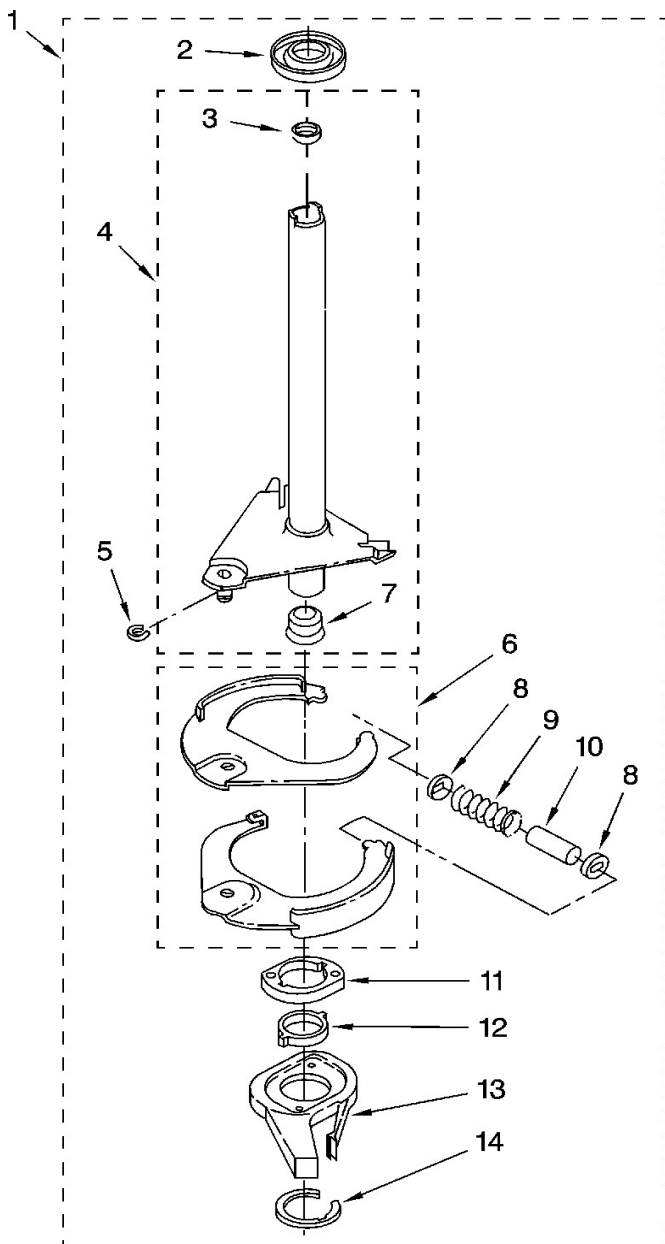

Distribuidor Autorizado

SurteRápido.com

Venta de Refacciones
Electrodomesticas

Lavadora Whirlpool 7MLXR6133PQ0

Distribuidor Autorizado

SurteRápido.com

Venta de Refacciones
Electrodomesticas

Lavadora Whirlpool 7MLXR6133PQ0

<u>No.illus.</u>	<u>DESCRIPCIÓN</u>	<u>No. de Parte</u>
1	Brake And Drive Tube (Complete)	285792
2	Ring, Thrust	62658
3	Seal, Drive Tube	356427
4	Tube, Basket Drive (In Illus. 3, 4, 5 & 9)	64208
5	Ring, Retaining	64035
6	Shoe, Brake (2)	285438
7	``T`` Bearing, Spin Tube	62703
8	Cap, Brake Spring (2)	285658
9	Spring, Brake	387806
10	Sleeve, Brake Spring	285658
11	Cam, Brake Release	661516
12	Sleeve, Cam	63022
13	Driver, Brake Cam	285790
14	Ring, Retaining	90368