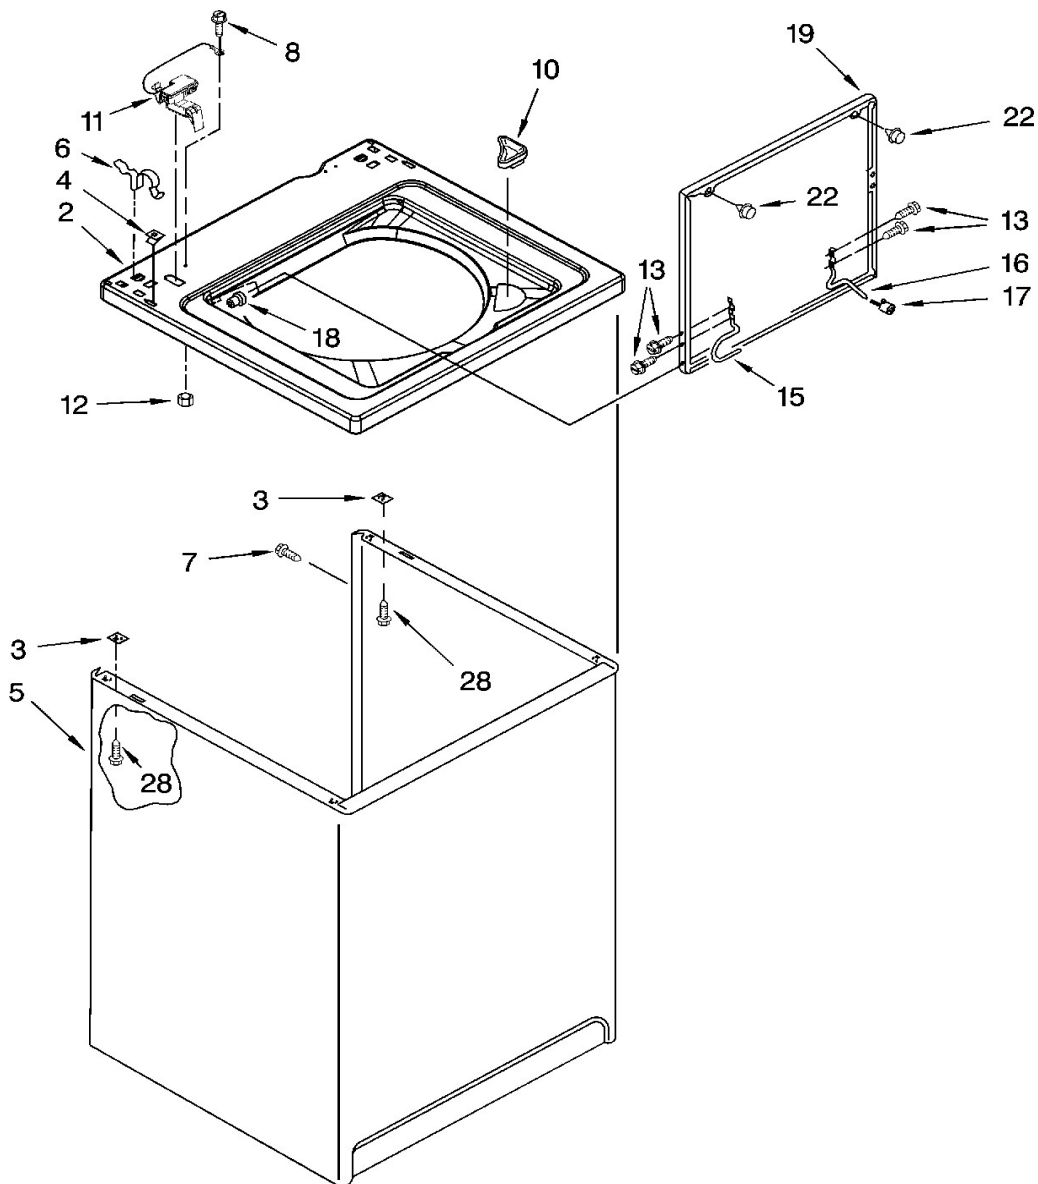

Distribuidor Autorizado

SurteRápido.com

Venta de Refacciones
Electrodomesticas

Lavadora Whirlpool 7MLXR6133PQ0

Distribuidor Autorizado

SurteRápido.com

Venta de Refacciones
Electrodomesticas

Lavadora Whirlpool 7MLXR6133PQ0

<u>No. Ilus.</u>	<u>DESCRIPCIÓN</u>	<u>No. de Parte</u>
2	Top (White)	8318064
3	Spacer, Cabinet To Top (4)	62750
4	Nut, Push-In (2)	357213
5	Cabinet (White)	63424
6	Clip, Top & Cabinet & Rear Panel (2)	62780
7	Screw, 10-16 x 1/2	308685
8	Screw, Ground	3351614
10	Dispenser, Bleach	3362952
11	Switch, Lid	8318084
12	Nut, Hex	680762
13	Screw, Lid Hinge Mounting (4)	355274
15	Hinge, Lid (L.H.)	8318088
16	Hinge, Lid (R.H.)	54583
17	Bumper, Lid Hinge	19119
18	Bearing, Lid Hinge (2)	21258
19	Lid (White)	8557513
22	Bumper, Lid (2)	9724509
28	Screw, 10-16 x 3/8	9420601