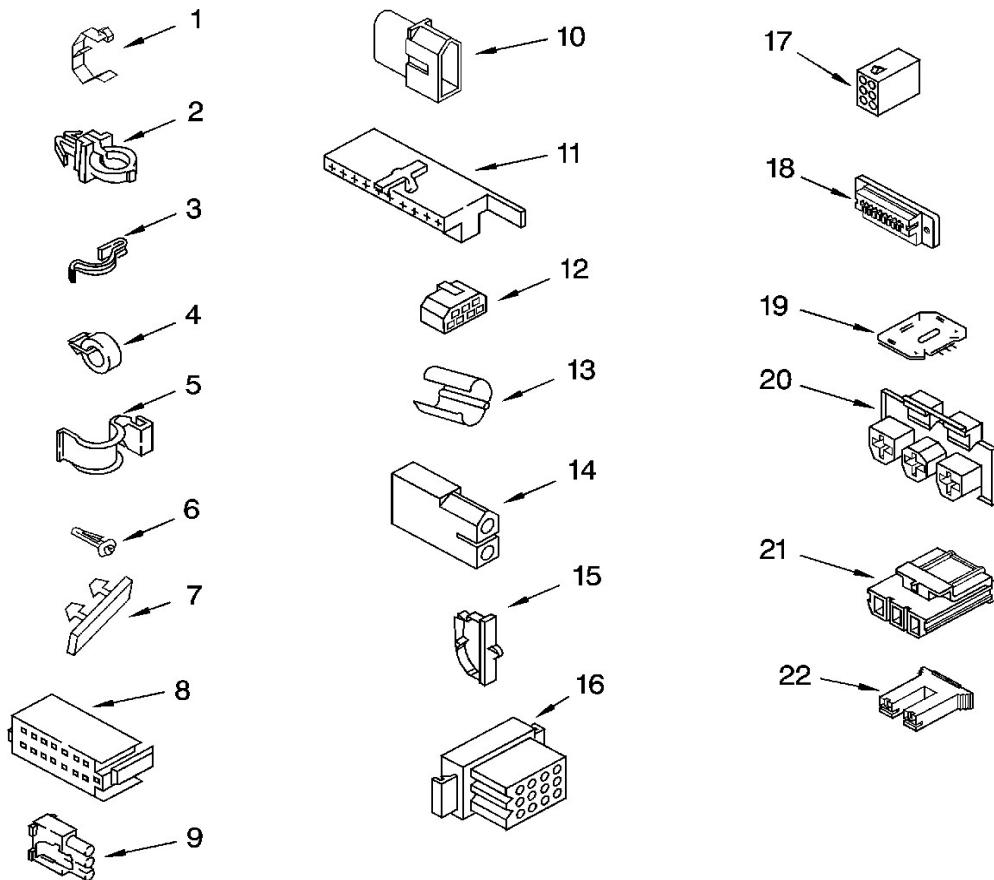

Distribuidor Autorizado

SurteRápido.com

Venta de Refacciones
Electrodomesticas

Lavadora Whirlpool 7MLXR6133PQ0

Distribuidor Autorizado

SurteRápido.com

Venta de Refacciones
Electrodomesticas

Lavadora Whirlpool 7MLXR6133PQ0

No. Ilus.	DESCRIPCIÓN	No. de Parte
1	Clip, Harness	3349557
2	Clip, Harness	388498
3	Clip, Harness	8528351
4	Clip, Harness	8559320
5	Clip, Harness	90016
6	Clip, Harness	8281256
7	Retainer, (Suds Models)	389379
8	Timer, Block Disconnect (White)	3948614
	Timer, Block Disconnect (Black)	352089
9	Receptacle, Terminal (3-Way)	62889
10	Plug, Terminal (3-Way) (Power Cord)	353424
11	Block, Disconnect (Motor 2 Speed)	62505
12	Block, Disconnect (Use Term. 352088)	3347243
13	Protector	63523
14	Connector (2-Way) (Use Term.94614)	717252
15	Clip, Harness	3352944
16	Block, Disconnect (12-Way) (Timer)	3390423
17	Receptacle (6-Way) (Use Term. 94613)	3347730
18	Connector, Etc	3349494
19	E.T.C. Control	3955728
20	Connector (T.P.A.) (Lid Switch)	3948617
21	Connector (T.P.A) (Pressure Switch)	3360056
22	Block, Connector (Cold Valve)	3354925
	Block, Connector (Hot Valve)	3354926