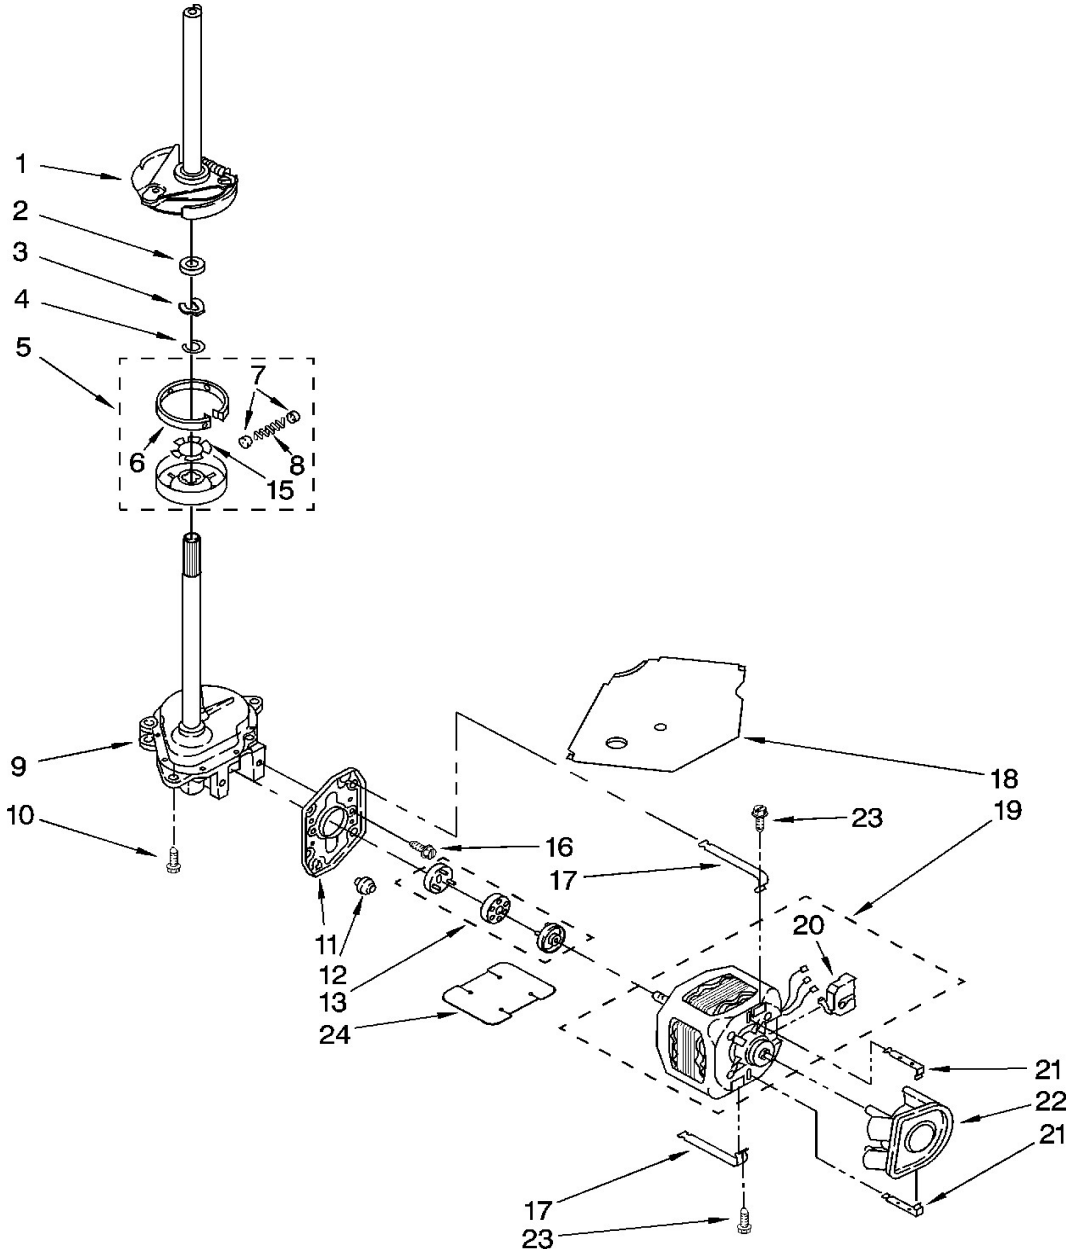

Distribuidor Autorizado

SurteRápido.com

Venta de Refacciones
Electrodomesticas

Lavadora Whirlpool 7MLXR6133PQ0

Distribuidor Autorizado

SurteRápido.com

Venta de Refacciones
Electrodomesticas

Lavadora Whirlpool 7MLXR6133PQ0

No.Illus.	DESCRIPCIÓN	No. de Parte
1	Brake & Drive Tube (Complete)	285792
2	Washer, Spin Tube Thrust	63292
3	Ring, Spin Tube Support	62697
4	Ring, Retainer	285353
5	Clutch (Complete)	285785
6	Band & Lining, Clutch (In. 7 & 8)	285790
7	Cap, Clutch Spring (2)	62646
8	Spring, Clutch	3946792
9	Gearcase (Complete)	3360629
10	Screw, Gearcase To Base (3)	3400516
11	Plate, Motor Mount To Gearcase	62611
12	Grommet, Motor (4)	62691
13	Coupling, Motor & Isolation	285753
15	Clip, Anti-Rattle	3355454
16	Screw	3400516
17	Retainer, Motor (2)	3349637
18	Shield, Tub To Motor	3362089
19	Motor, Main Drive	389248
20	Switch, Main Drive Motor	3952056
21	Retainer, Pump (2)	8546127
22	Pump (Complete)	3363394
23	Screw, 10-16 x 5/8	273556
24	Shield, Motor	3946532