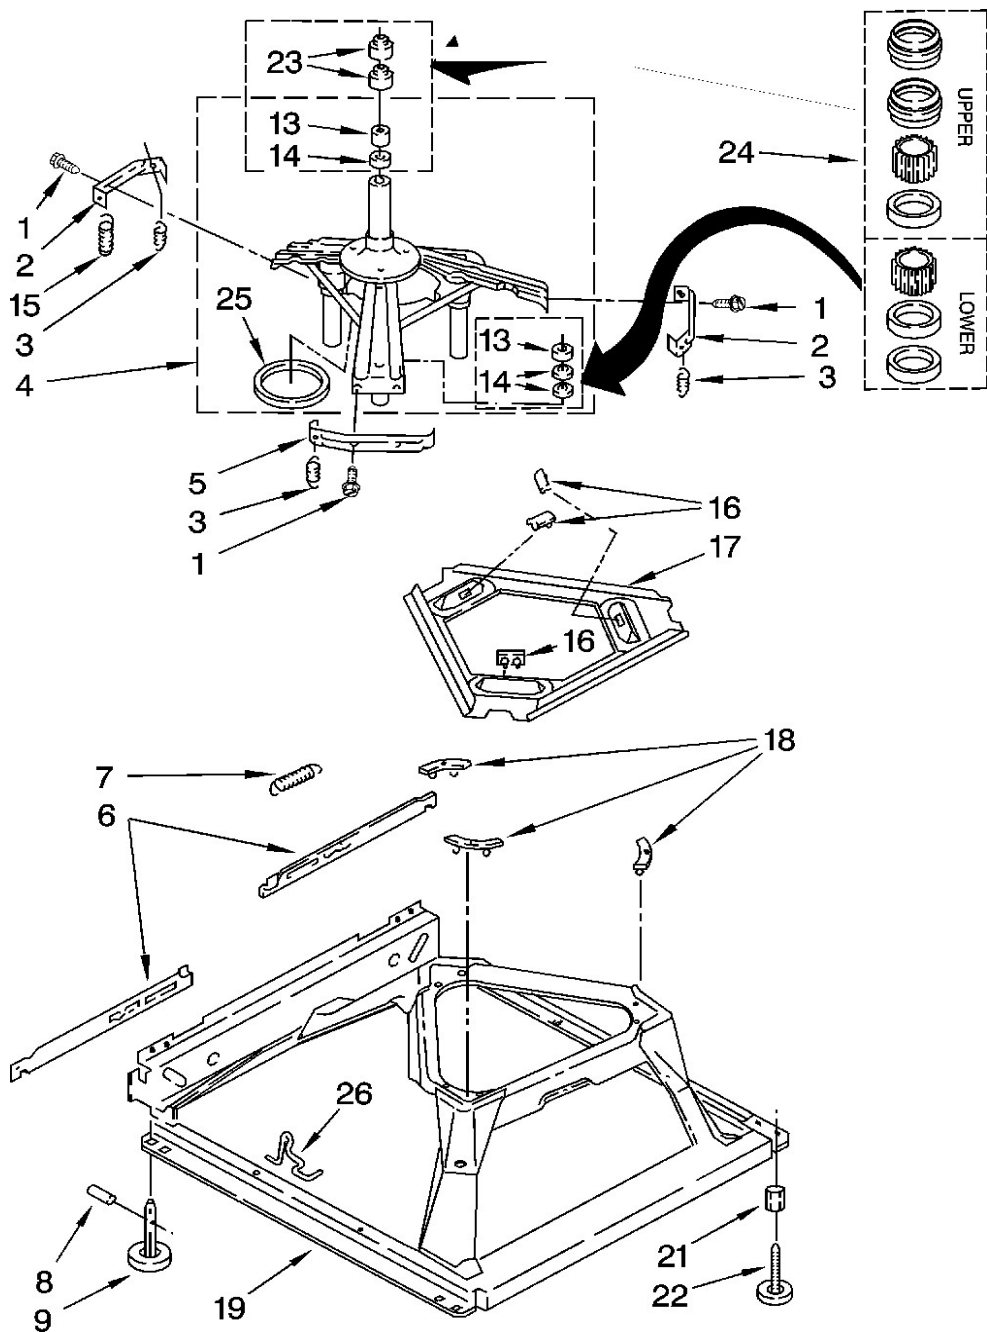

Distribuidor Autorizado

SurteRápido.com

Venta de Refacciones
Electrodomesticas

Lavadora Whirlpool 7MLXR6133PQ0

Distribuidor Autorizado

SurteRápido.com

Venta de Refacciones
Electrodomesticas

Lavadora Whirlpool 7MLXR6133PQ0

No.Illus.	DESCRIPCIÓN	No. de Parte
1	Screw, Bracket Mounting (10-32 x 5/8)	3400076
2	Bracket, Spring Outer (2)	64067
3	Spring Suspension,(3)	63907
4	Support & Brake, Tub	3362087
5	Bracket, Spring Outer (L.F.)	64065
6	Link, Leveling Mechanism (2)	63466
7	Spring, Leveling Mechanism	8316845
8	Pin, Knurled	62837
9	Foot, Rear (2)	285244
13	Bearing, Centerpost (2)	359398
14	Seal, Centerpost (3)	359449
15	Spring, Counterweight	388492
16	Pad, Plate	285219
17	Plate, Suspension (Includes Illus. 16)	3946509
18	Pad, Base	285744
19	Base Assembly (6, 7, 8, 9, 16, 17 18,26)	285771
21	Nut, Lock (2) (3/8-16)	3359452
22	Foot, Front (2)	389102
23	Seal, Centerpost (2)	356934
24	Centerpost Bearing Kit (I. 13, 14 & 23)	285203
25	Ring, Sound Deadening	63134
26	Retainer, Suspension Spring	63806