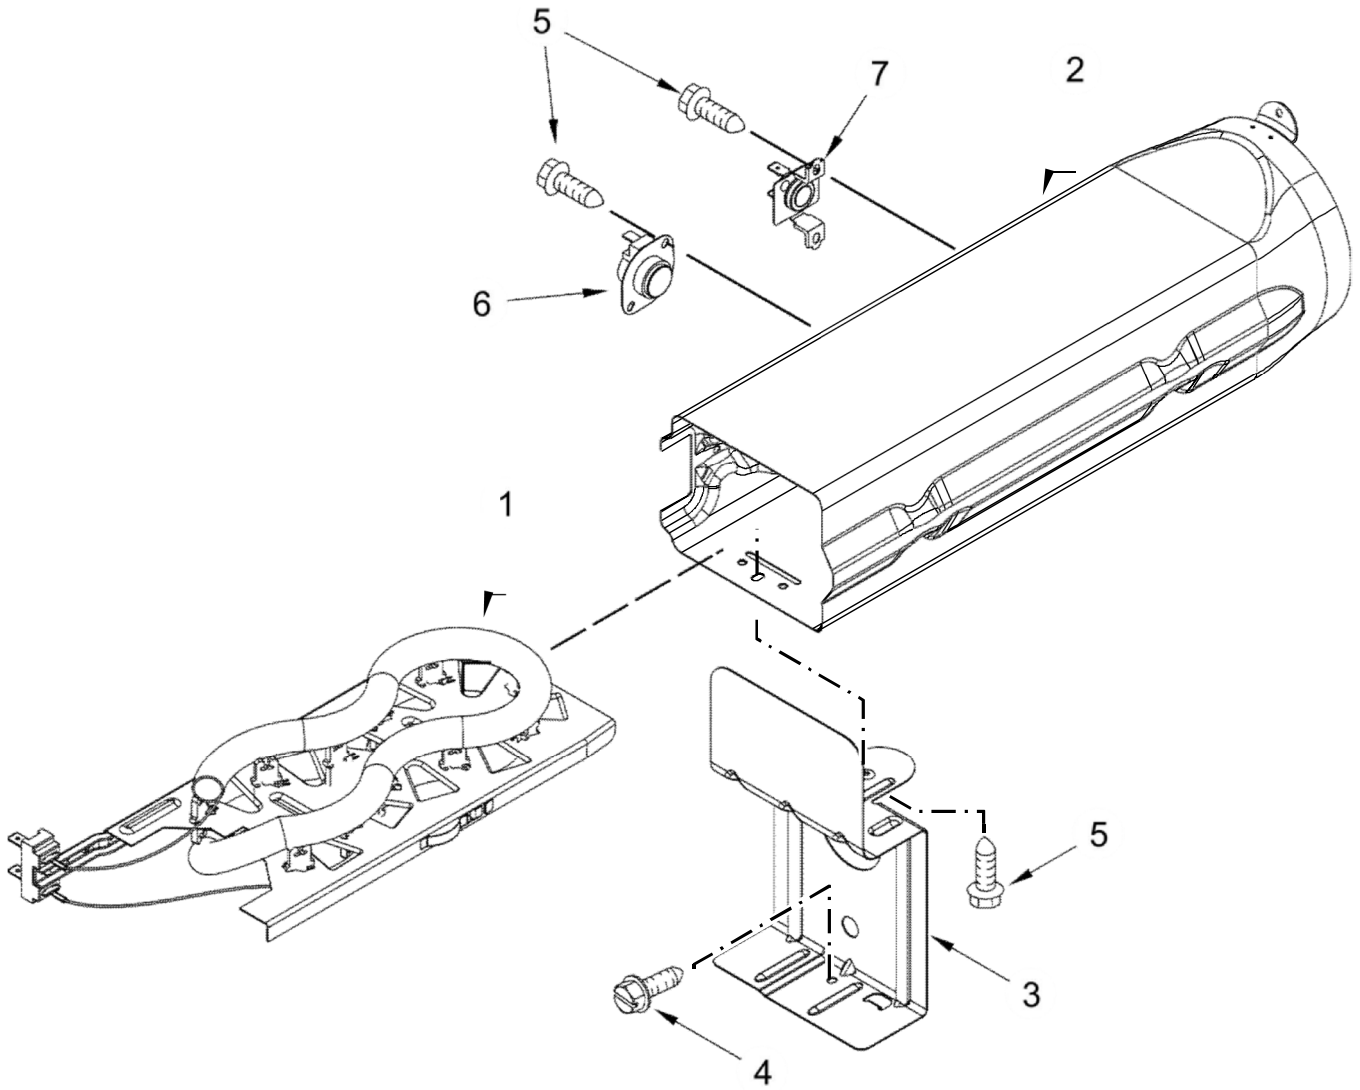

SECADORA 7MMED7230LC