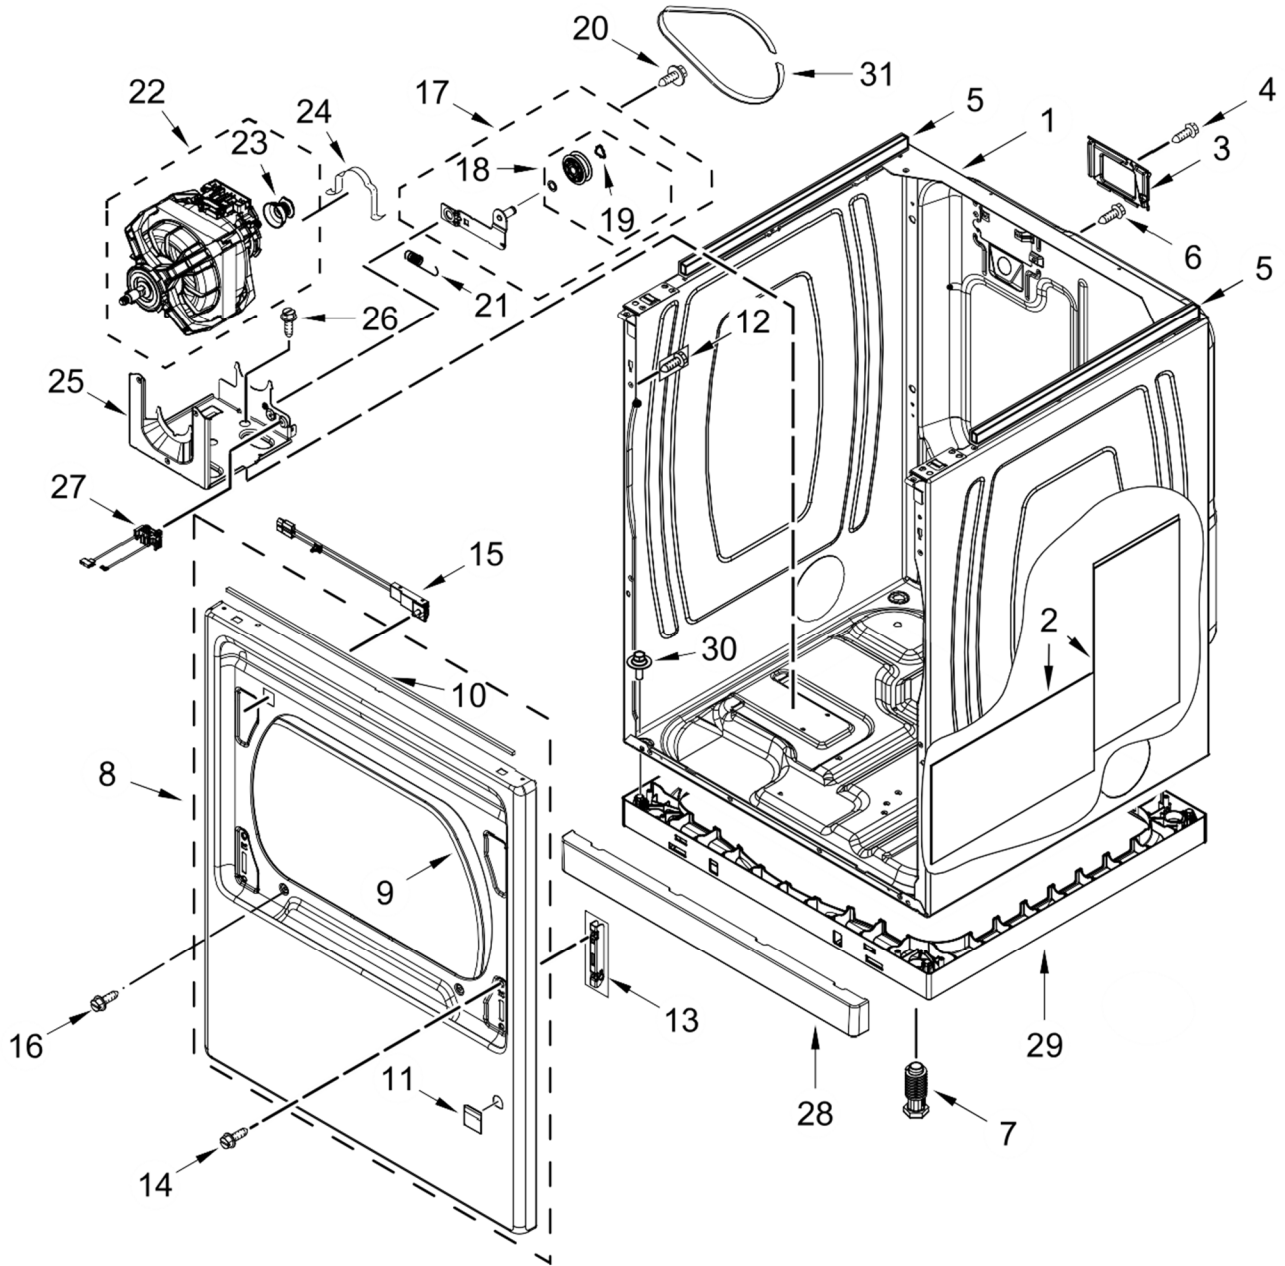

Distribuidor Autorizado

SurteRápido.com

Venta de Refacciones
Electrodomesticas

SECADORA 7MMED7230LC