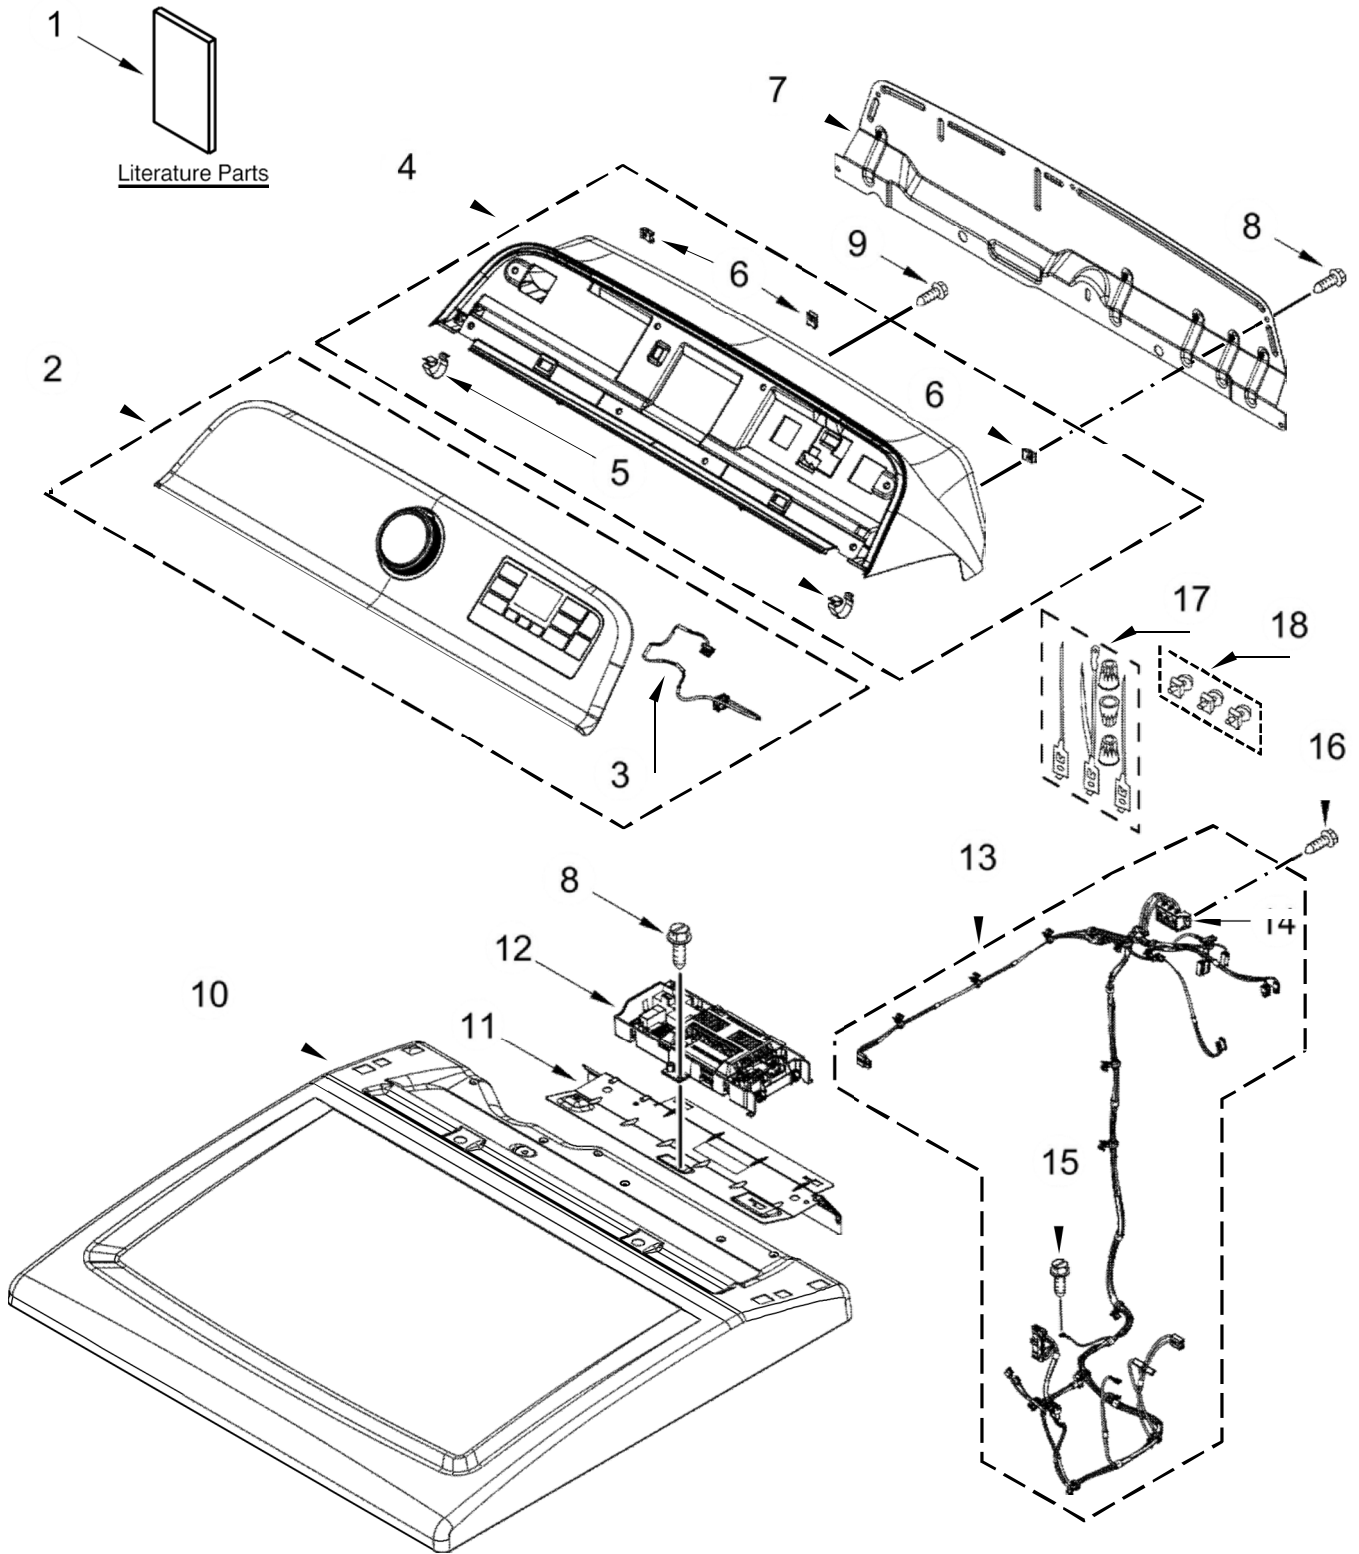

ELECTRIC DRYER

MODELS:

7MMED7230LW0 (White)

7MMED7230LC0 (Chrome Shadow)

SECADORA 7MMED7230LC

SECADORA 7MMED7230LC

<u>Illus.</u> <u>No.</u>	<u>Part No.</u>	<u>Description</u>	<u>Illus.</u> <u>No.</u>	<u>Part No.</u>	<u>Description</u>	<u>Illus.</u> <u>No.</u>	<u>Part No.</u>	<u>Description</u>
1		Literature Parts	13	W11164041	Harness, Main Wiring			
	W11268643	Installation Instructions	14	3397659	Block, Terminal			
	W11175222	Tech Sheet						
	W11175228	Quick Start Guide						
2	W11460331	Assembly, Console Fascia (Complete)						
3	W11164276	Harness, User Interface (HMI)						
4		Console						
	W11128046	Chrome Shadow						
5	8312709	Clip, Console						
6	W10298336	Nut, "U"	15	359625	Screw			
7	W11259799	Panel, Rear Console	16	3393008	Screw			
8	3390647	Screw	17	279318	Terminal, Brass and Tinned (Includes			
9	9740848	Screw			Terminal Block Screw Kit)			
10		Top	18	279393	Screw Kit, Terminal			
	W10458665	Chrome Shadow			Block			
11	W10896068	Bracket, Electronic Control						
12	W11464520	Appliance Control Unit (ACU)						

Distribuidor Autorizado

SurteRápido.com

Venta de Refacciones
Electrodomesticas

SECADORA 7MMED7230LC

SECADORA 7MMED7230LC

<u>Illus. No.</u>	<u>Part No.</u>	<u>Description</u>
1		Cabinet
	W11174572	Chrome Shadow
2	W11313127	Panel, Dampening
3	W11394868	Cover, Terminal Block
4	3390631	Screw
5	W11241070	Seal, Foam
6	W10773242	Screw
7	W11323320	Foot, Dryer
8		Panel, Front
	W11176922	Chrome Shadow
9	3387242	Seal, Front Panel
10	W11261179	Seal, Foam