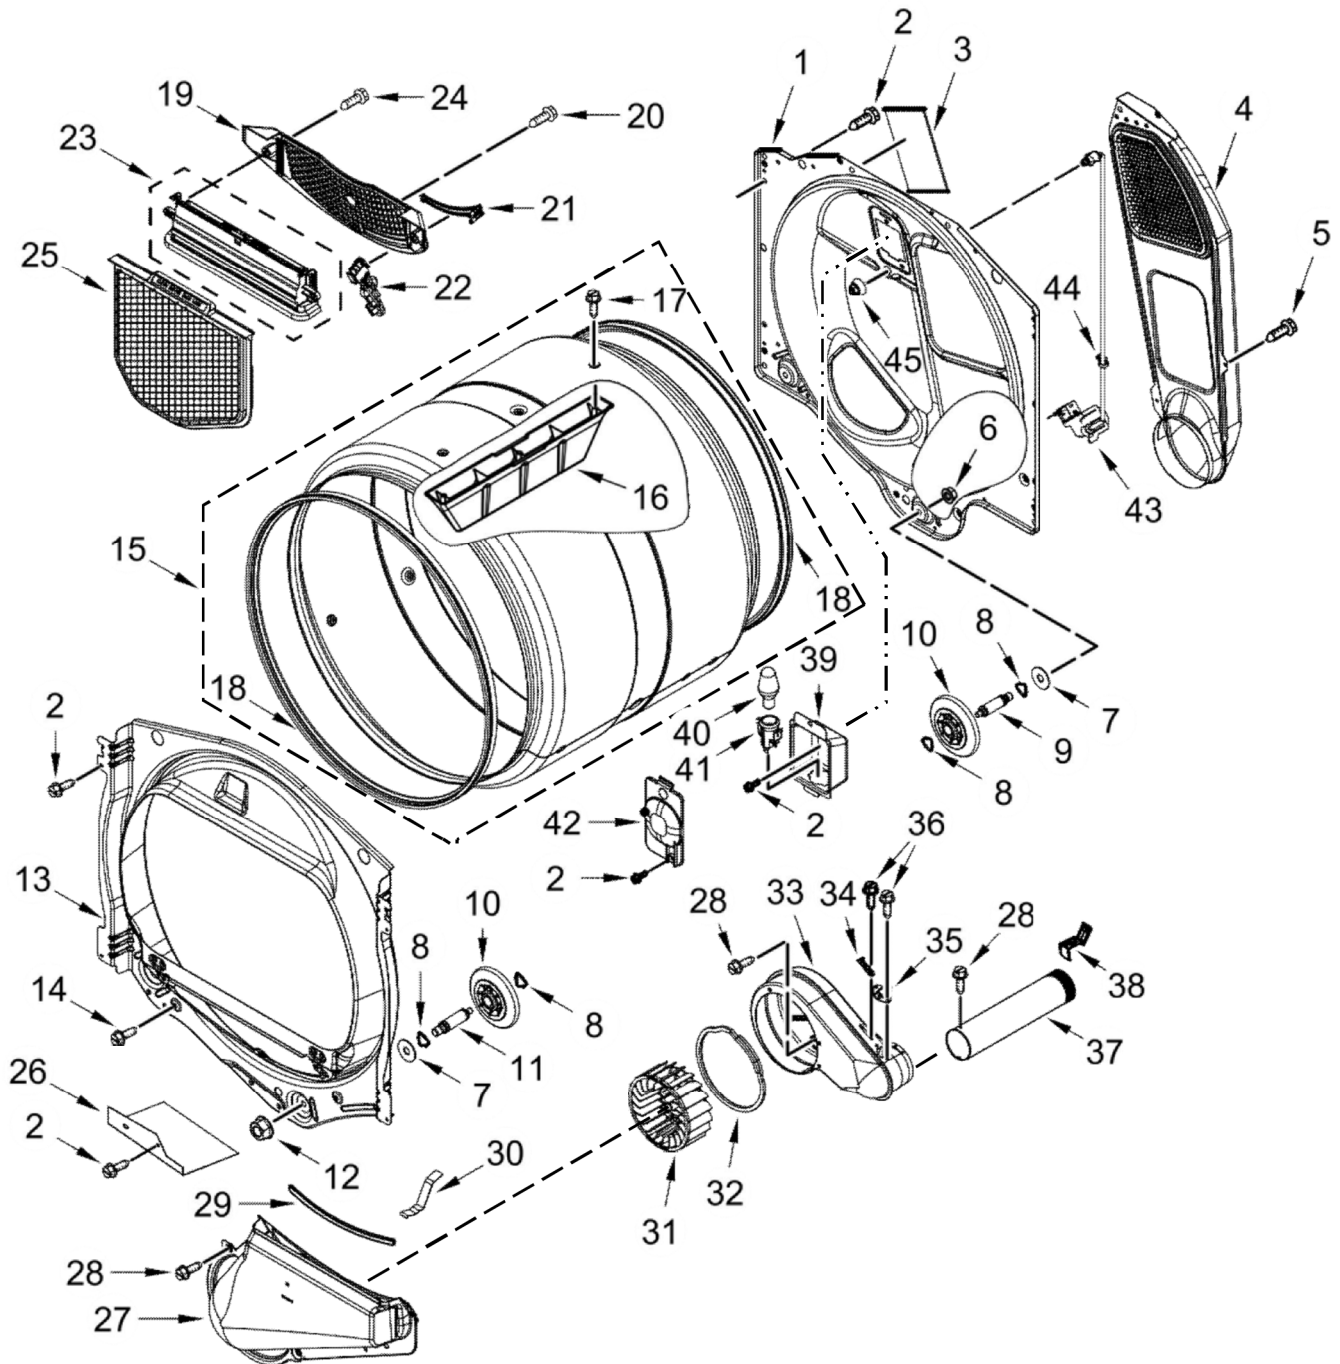

SECADORA 7MMED7230LC