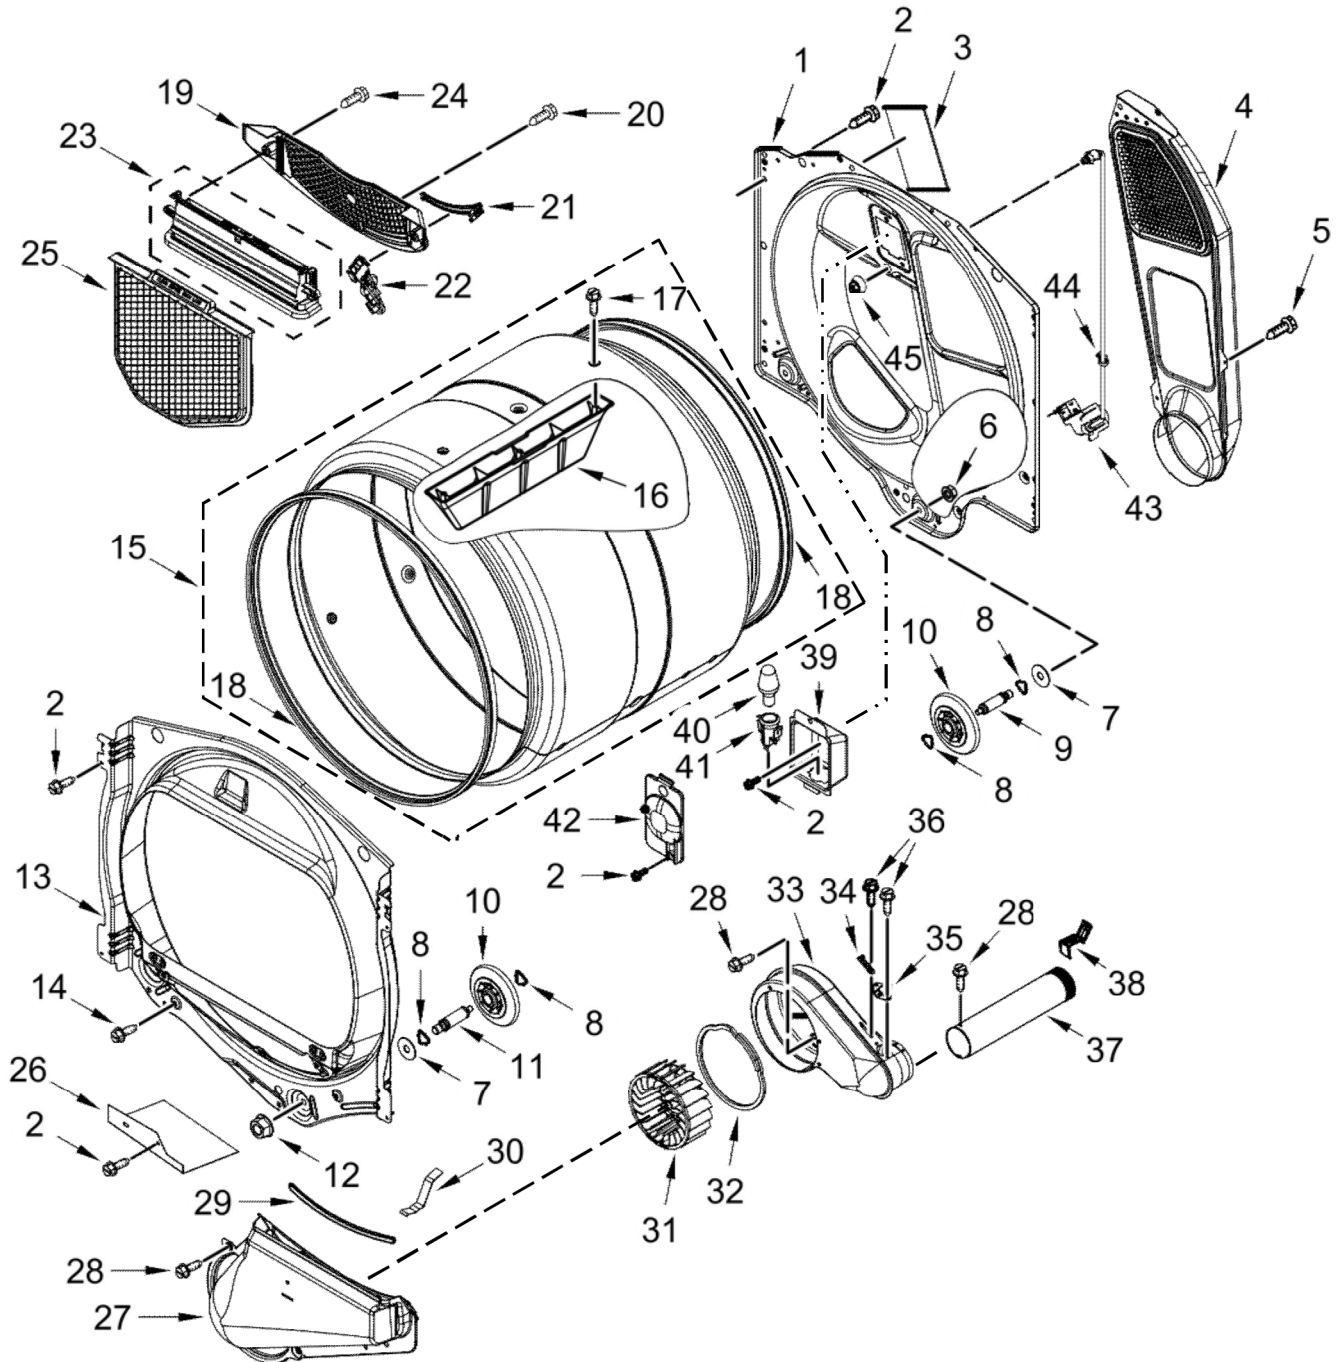

SECADORA 7MMED7230LC0