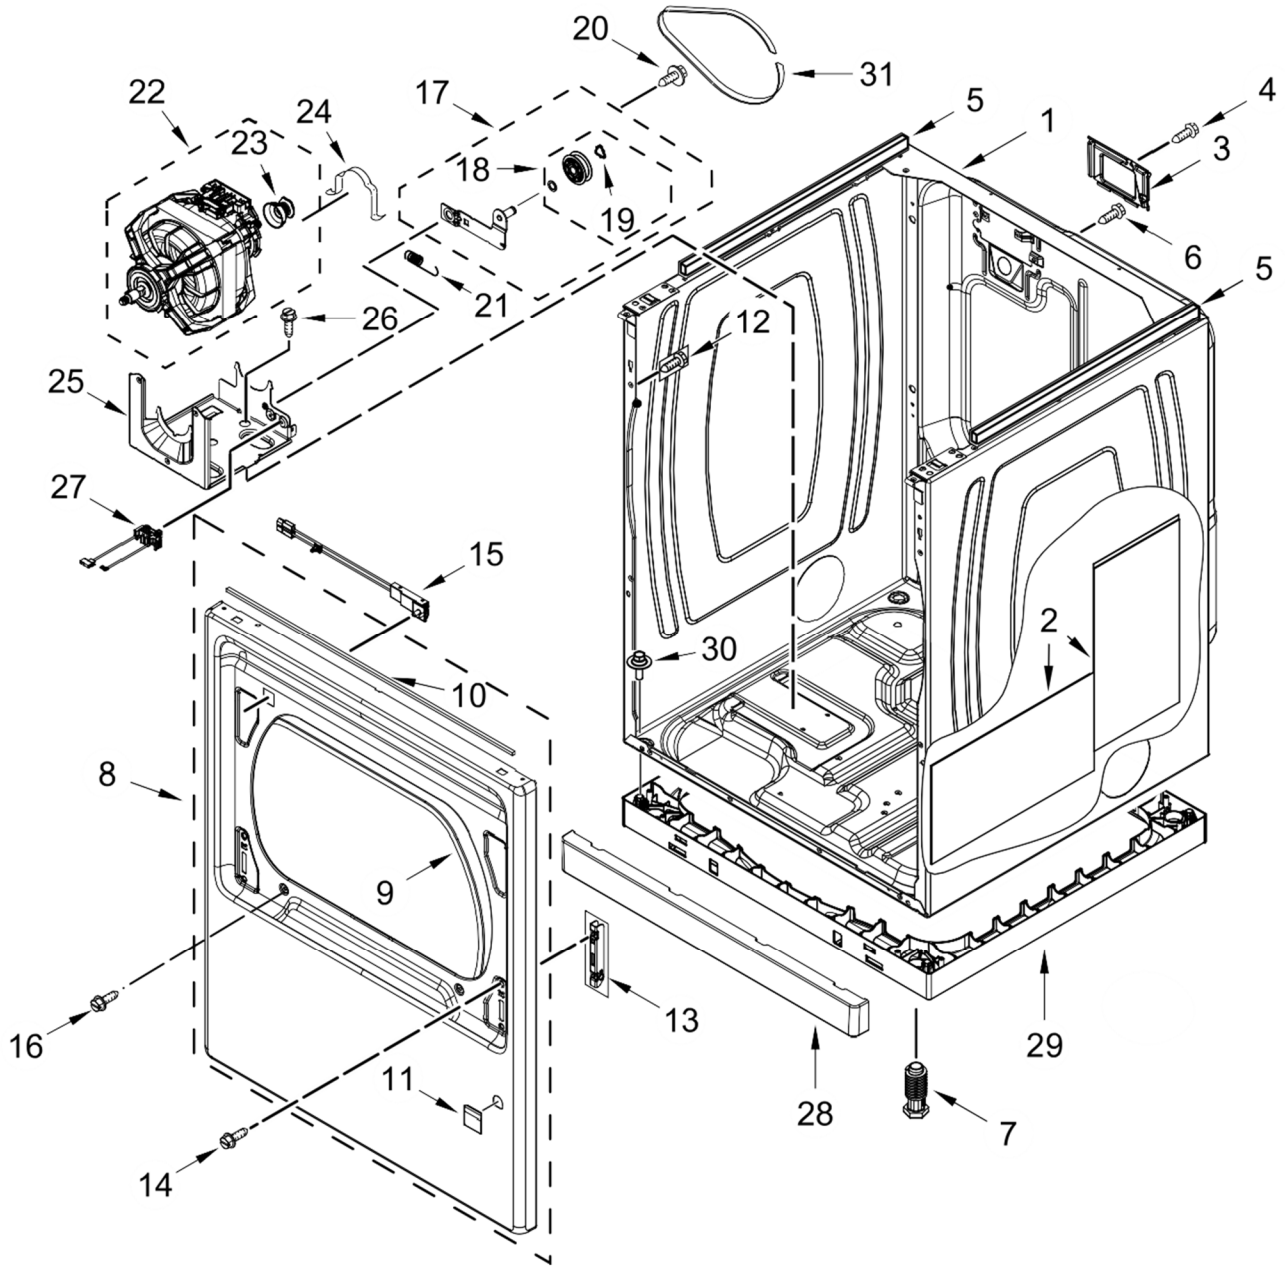

SECADORA 7MMED7230LC0