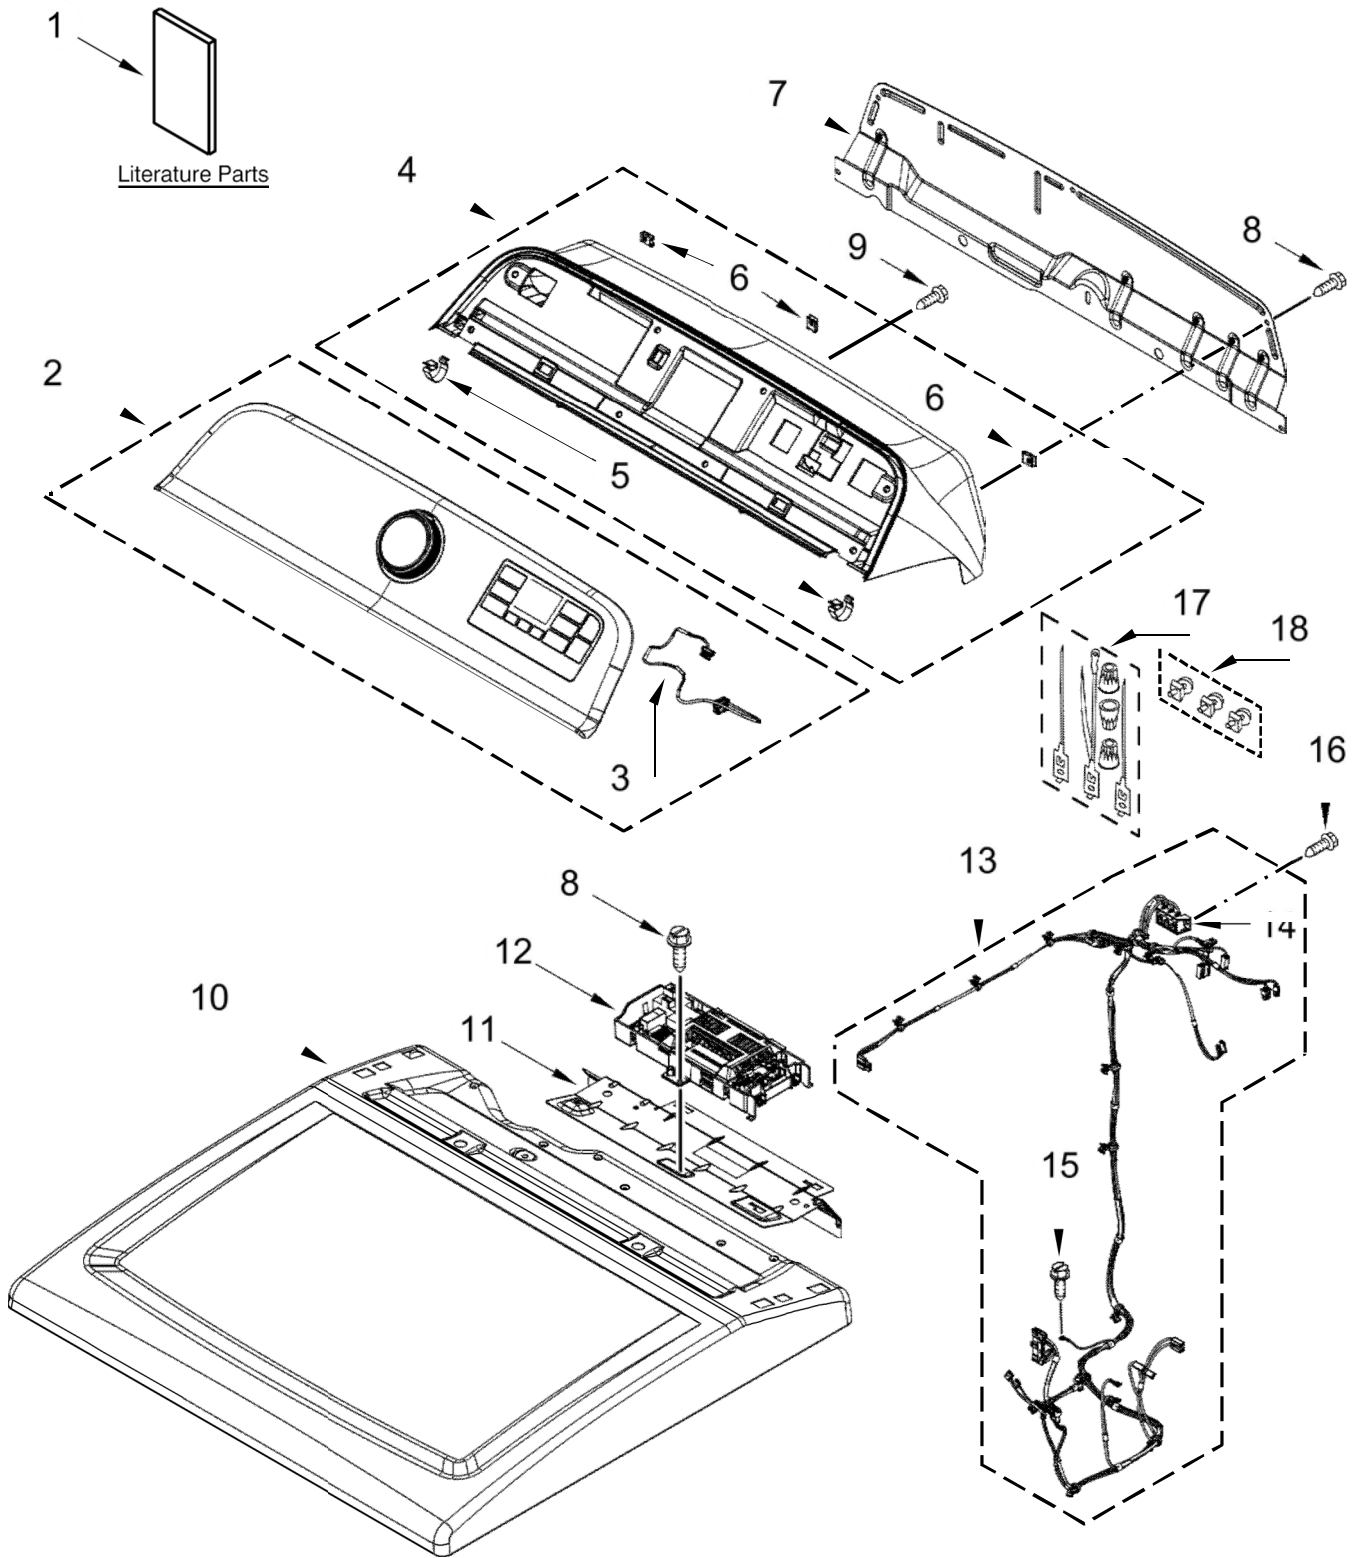

ELECTRIC DRYER

MODELS:

7MMED7230LW0 (White)

7MMED7230LC0 (Chrome Shadow)

SECADORA 7MMED7230LC0

SECADORA 7MMED7230LC0

<u>Illus.</u> <u>No.</u>	<u>Part No.</u>	<u>Description</u>
1	W11268643	Literature Parts Installation Instructions
	W11175222	Tech Sheet
	W11175228	Quick Start Guide
2	W11460331	Assembly, Console Fascia (Complete)
3	W11164276	Harness, User Interface (HMI)
4		Console
	W11128046	Chrome Shadow
5	8312709	Clip, Console
6	W10298336	Nut, "U"
7	W11259799	Panel, Rear Console
8	3390647	Screw
9	9740848	Screw
10		Top
	W10458665	Chrome Shadow
11	W10896068	Bracket, Electronic Control
12	W11464520	Appliance Control Unit (ACU)

<u>Illus.</u> <u>No.</u>	<u>Part No.</u>	<u>Description</u>
13	W11164041	Harness, Main Wiring
14	3397659	Block, Terminal
15	359625	Screw
16	3393008	Screw
17	279318	Terminal, Brass and Tinned (Includes Terminal Block Screw Kit)
18	279393	Screw Kit, Terminal Block