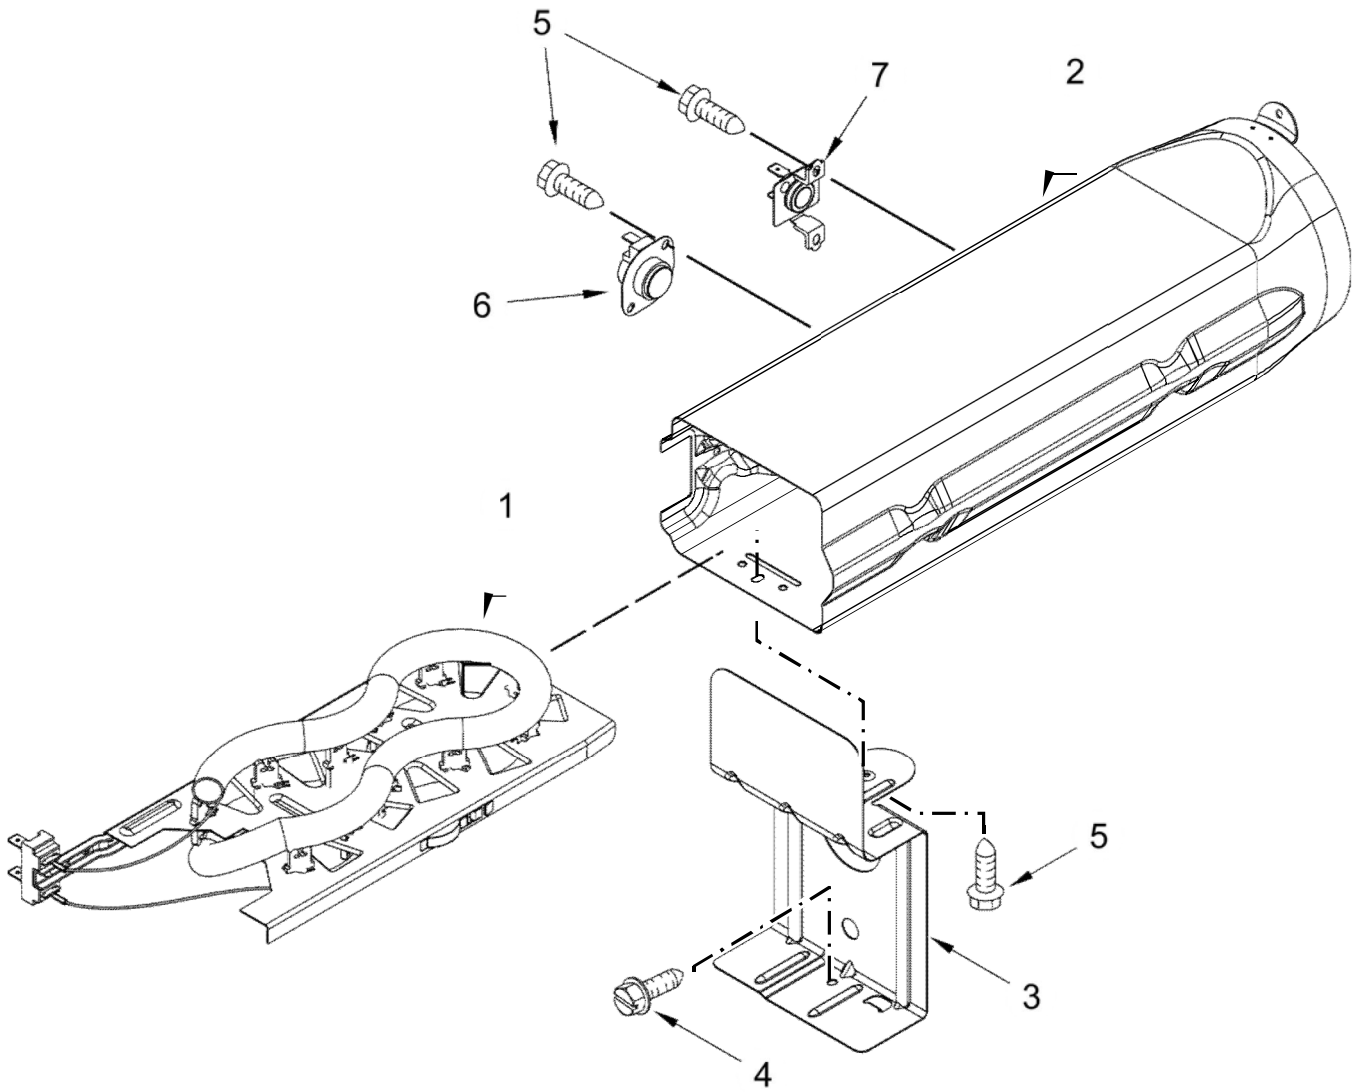

SECADORA 7MMED7230LC0