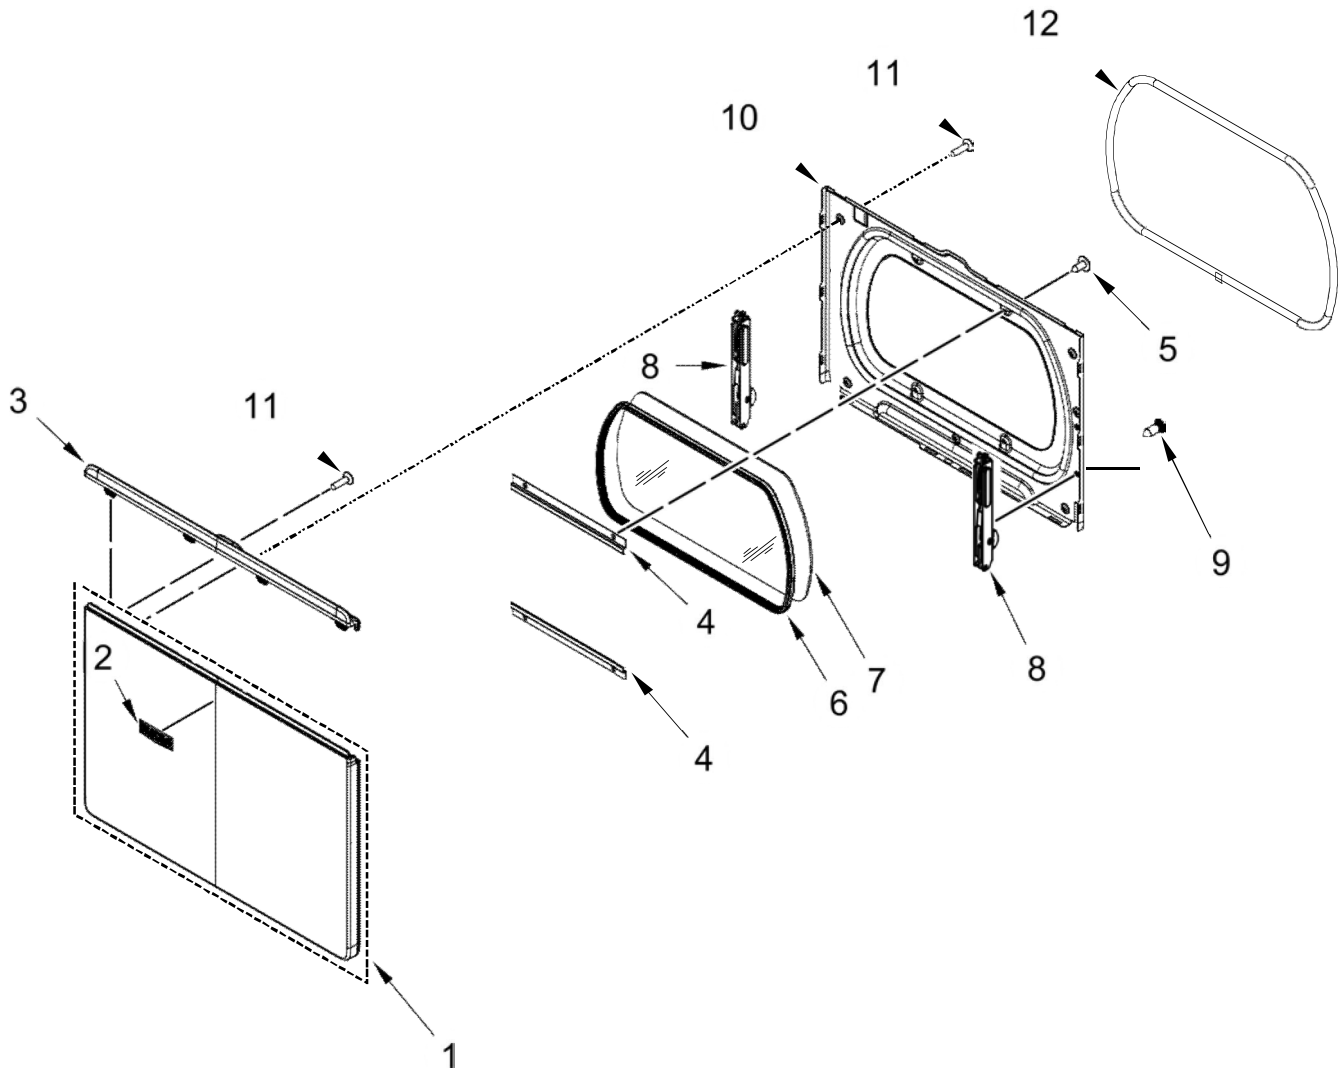

4 693995 Screw

5 90767 Screw

Illus.
No. **Part No.** **Description**

6 8557403 Thermostat, High Limit

7 280148 Kit, Thermal Cut-Off
(Includes Thermostat)

SECADORA 7MMED7230LW

SECADORA 7MMED7230LW

<u>Illus. No.</u>	<u>Part No.</u>	<u>Description</u>
1	W11166841	Assembly, Outer Door (Maytag)
2	W10612925	Badge
3	W11186769	Handle, Door
4	8519354	Retainer, Window