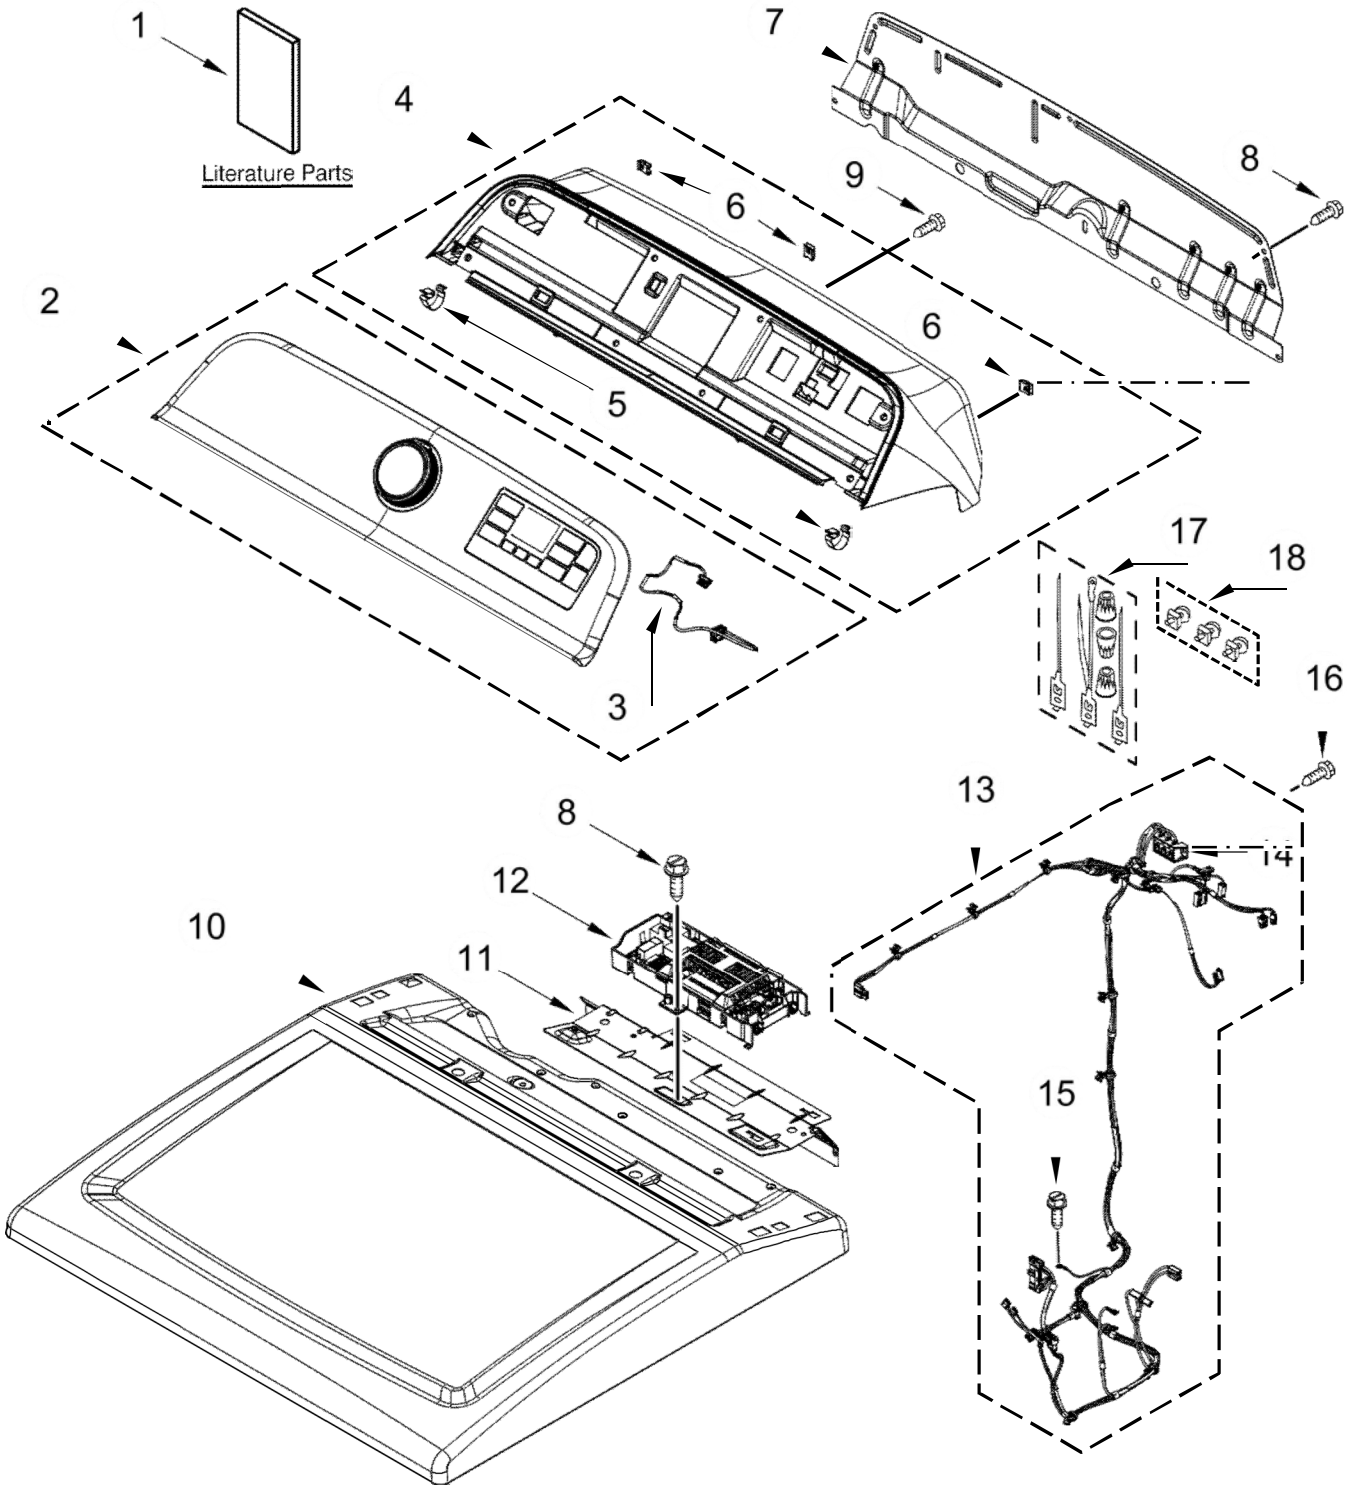

ELECTRIC DRYER

MODELS:

7MMED7230LW0 (White)

7MMED7230LC0 (Chrome Shadow)

SECADORA 7MMED7230LW

SECADORA 7MMED7230LW

<u>Illus.</u> <u>No.</u>	<u>Part No.</u>	<u>Description</u>	<u>Illus.</u> <u>No.</u>	<u>Part No.</u>	<u>Description</u>	<u>Illus.</u> <u>No.</u>	<u>Part No.</u>	<u>Description</u>
1		Literature Parts	13	W11164041	Harness, Main Wiring			
	W11268643	Installation Instructions	14	3397659	Block, Terminal			
	W11175222	Tech Sheet						
	W11175228	Quick Start Guide						
2	W11460331	Assembly, Console Fascia (Complete)						
3	W11164276	Harness, User Interface (HMI)						
4		Console						
	W11127506	White						
5	8312709	Clip, Console						
6	W10298336	Nut, "U"	15	359625	Screw			
7	W11259799	Panel, Rear Console	16	3393008	Screw			
8	3390647	Screw	17	279318	Terminal, Brass and Tinned (Includes Terminal Block Screw Kit)			
9	9740848	Screw						
10		Top						
	W10260246	White	18	279393	Screw Kit, Terminal Block			
11	W10896068	Bracket, Electronic Control						
12	W11464520	Appliance Control Unit (ACU)						

SECADORA 7MMED7230LW

SECADORA 7MMED7230LW

Illus.
No. **Part No.** **Description**

1		Cabinet
	W11161907	White
2	W11313127	Panel, Dampening
3	W11394868	Cover, Terminal Block
4	3390631	Screw
5	W11241070	Seal, Foam
6	W10773242	Screw
7	W11323320	Foot, Dryer
8		Panel, Front
	W11122123	White
	W11176922	Chrome Shadow
9	3387242	Seal, Front Panel
10	W11261179	Seal, Foam

Illus.
No. **Part No.** **Description**

22	W10396028	Assembly, Motor
23	W10460106	Pulley, Motor
24	W10121316	Clamp, Motor Mount
25	W11404905	Bracket, Motor Mounting
26	343641	Screw
27	W10724631	Switch, Broken Belt
28		Riser, Skirt
	W11186879	White
29		Riser, Washer
	W11165114	Chrome Shadow
30	W11182898	Screw w/Washer
31	3387610	Belt, Drive