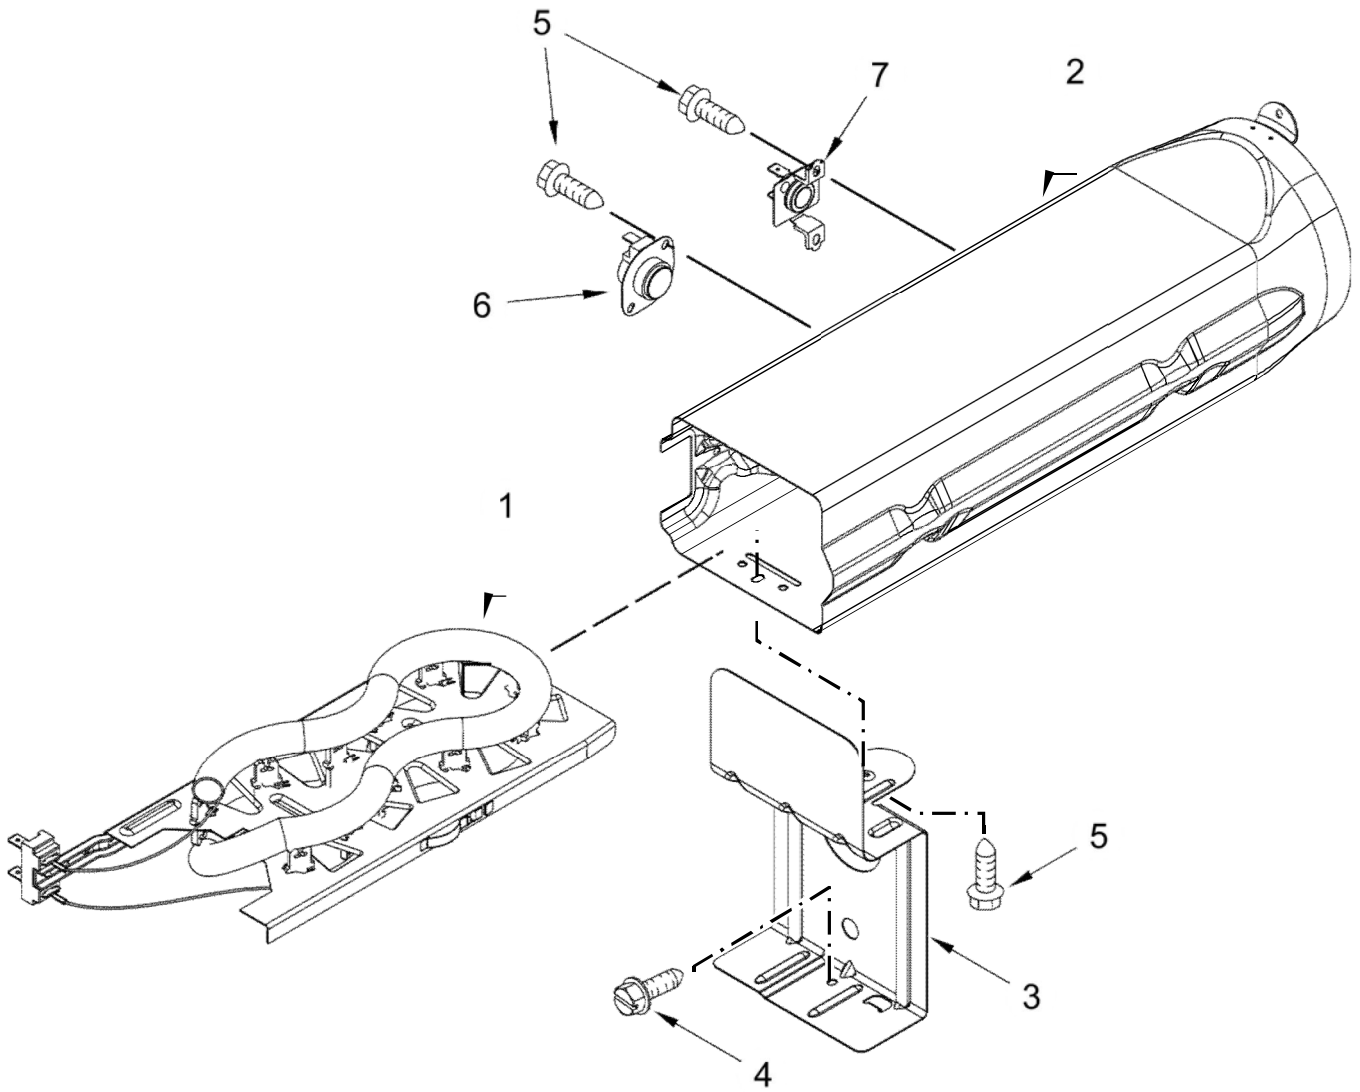

SECADORA 7MMED7230LW