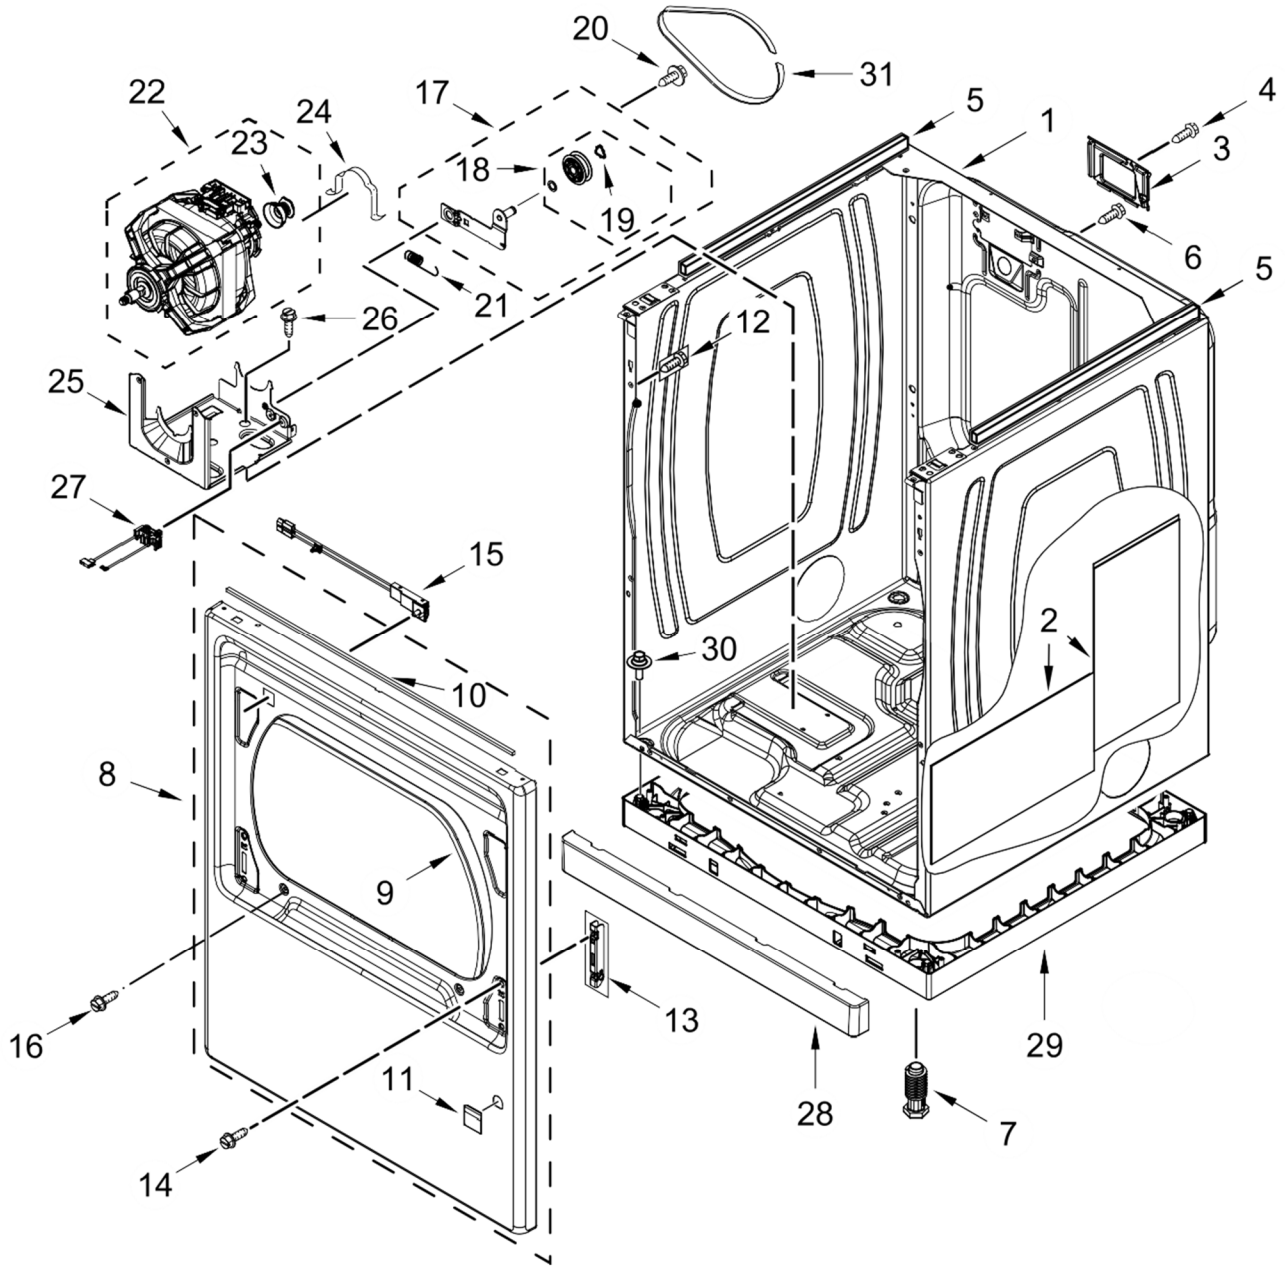

ELECTRIC DRYER

MODELS:

7MMED7230LW0 (White)

7MMED7230LC0 (Chrome Shadow)

SECADORA 7MMED7230LW

SECADORA 7MMED7230LW

<u>Illus.</u> <u>No.</u>	<u>Part No.</u>	<u>Description</u>	<u>Illus.</u> <u>No.</u>	<u>Part No.</u>	<u>Description</u>	<u>Illus.</u> <u>No.</u>	<u>Part No.</u>	<u>Description</u>
1		Literature Parts	13	W11164041	Harness, Main Wiring			
	W11268643	Installation Instructions	14	3397659	Block, Terminal			
	W11175222	Tech Sheet						
	W11175228	Quick Start Guide						
2	W11460331	Assembly, Console Fascia (Complete)						
3	W11164276	Harness, User Interface (HMI)						
4		Console						
	W11127506	White						
5	8312709	Clip, Console						
6	W10298336	Nut, "U"	15	359625	Screw			
7	W11259799	Panel, Rear Console	16	3393008	Screw			
8	3390647	Screw	17	279318	Terminal, Brass and Tinned (Includes Terminal Block Screw Kit)			
9	9740848	Screw						
10		Top						
	W10260246	White	18	279393	Screw Kit, Terminal Block			
11	W10896068	Bracket, Electronic Control						
12	W11464520	Appliance Control Unit (ACU)						

SECADORA 7MMED7230LW

SECADORA 7MMED7230LW

Illus.
No. **Part No.** **Description**

1		Cabinet
	W11161907	White
2	W11313127	Panel, Dampening
3	W11394868	Cover, Terminal Block
4	3390631	Screw
5	W11241070	Seal, Foam
6	W10773242	Screw
7	W11323320	Foot, Dryer
8		Panel, Front
	W11122123	White
	W11176922	Chrome Shadow
9	3387242	Seal, Front Panel
10	W11261179	Seal, Foam

Illus.
No. **Part No.** **Description**

11		Plug, Front Panel
	8564457	White
12	8281212	Screw
13	W11116026	Hinge, Inner Door (Receptacle)
14	W10704731	Screw
15	W11307535	Assembly, Door Switch
16	3357011	Screw
17	W10547287	Assembly, Idler
18	W10468057	Assembly, Pulley
19	W10512946	Washer, Tri Ring
20	3389420	Screw
21	W10446781	Spring, Idler