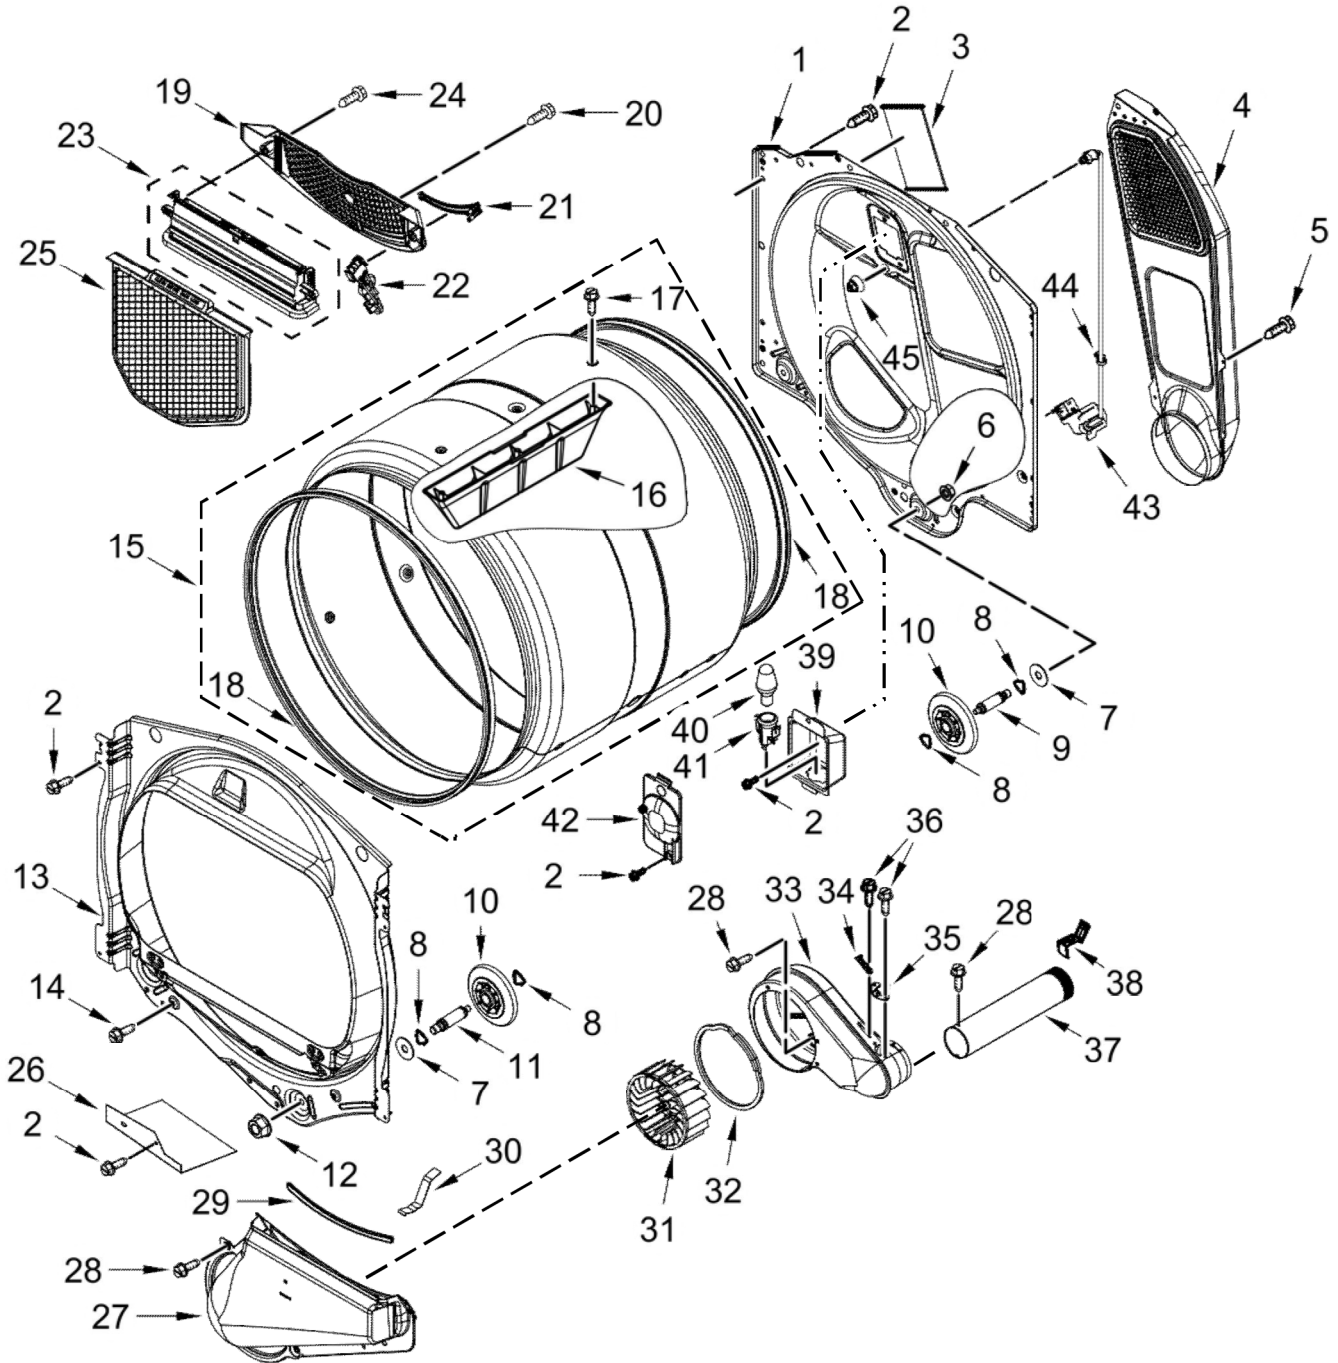

SECADORA 7MMED7230LW