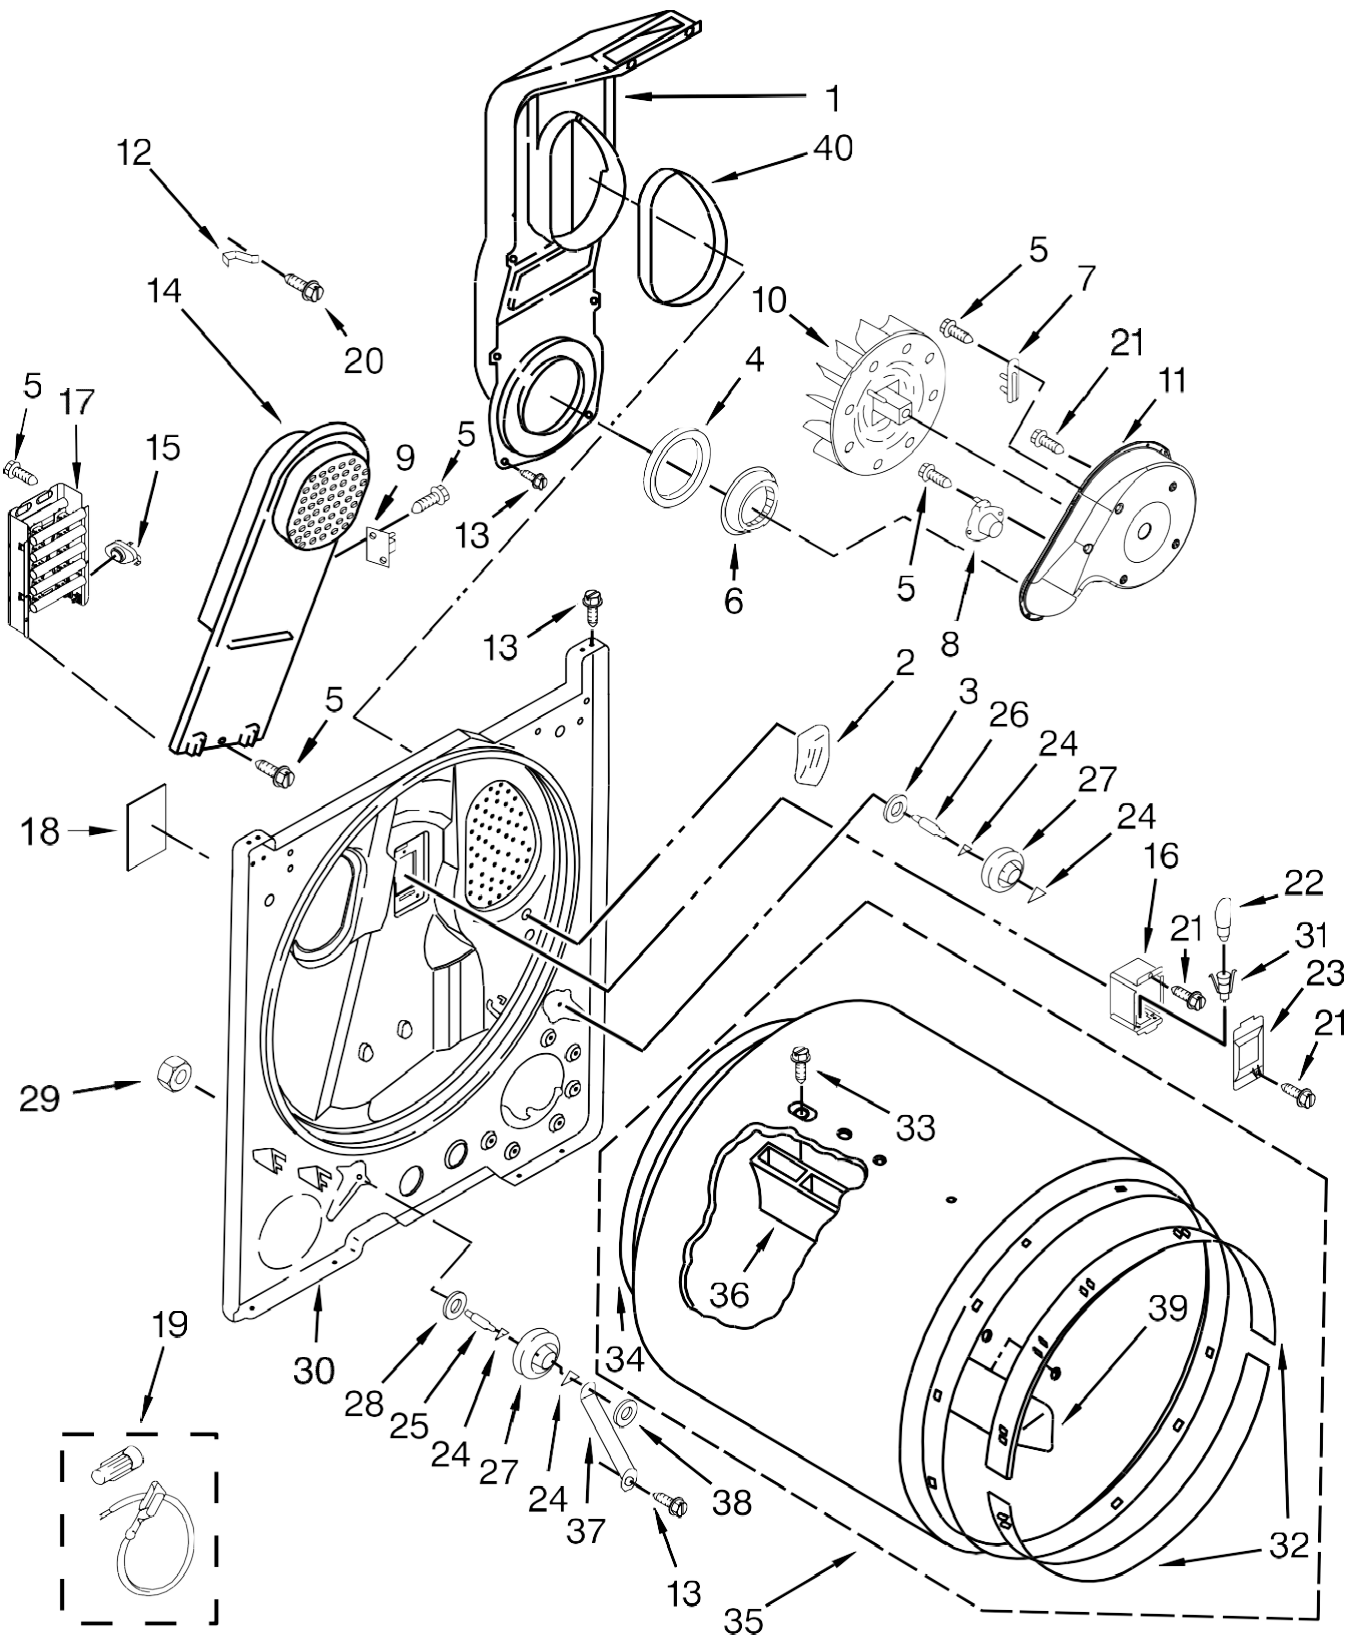

Secadora Maytag 7MMEDC300DW0

Secadora Maytag 7MMEDC300DW0

<u>Illus. No.</u>	<u>Part No.</u>	<u>Description</u>
1	348368	Assembly, LintChute
2	3976479	Pad, Sensor
3	3388703	Washer
4	347139	Seal, Lint Chute
5	90767	Screw
6	W10389567	Shield, Exhaust
7	3392519	Fuse, Thermal (91C)
8	8318268	Thermostat
9	3977393	Thermal Cut-Off
10	694089	Wheel, Blower
11	8577230	Housing, Blower
12	3398161	Clip, Heater Box
13	3390631	Screw
14	8541818	Box, Heater
15	3977767	Thermostat, 221 F (105 C)

<u>Illus. No.</u>	<u>Part No.</u>	<u>Description</u>
16	3977373	Bracket, Drum Light
17	3403585	Element, Heater
18	W10653662	Pad, Foam
19	279457	Terminal Wire Kit (For Heater Element Wiring Harness Repair)
20	489463	Screw
21	3390647	Screw
22	3406124	Bulb, Light
23	3402841	Lens, Drum Light
24	W10512946	Washer, Tri Ring
25	3399506	Shaft, Left Hand
26	3399507	Shaft, Right Hand
27	W10314171	Roller, Support
28	348197	Washer
29	W10298789	Nut, Hex

<u>Illus. No.</u>	<u>Part No.</u>	<u>Description</u>
30	3403414	Bulkhead
31	W10214261	Socket, Light
32	692526	Bearing, Ring
33	W10219342	Screw
34	W10663495	Seal, Rear Drum
35	W10389436	Assembly, Drum (Complete)
36	692490	Baffle, Drum (Long)
37	3976434	Bracket, Support
38	90296	Nut, Push On
39	3403636	Baffle, Drum (Short)
40	339956	Seal