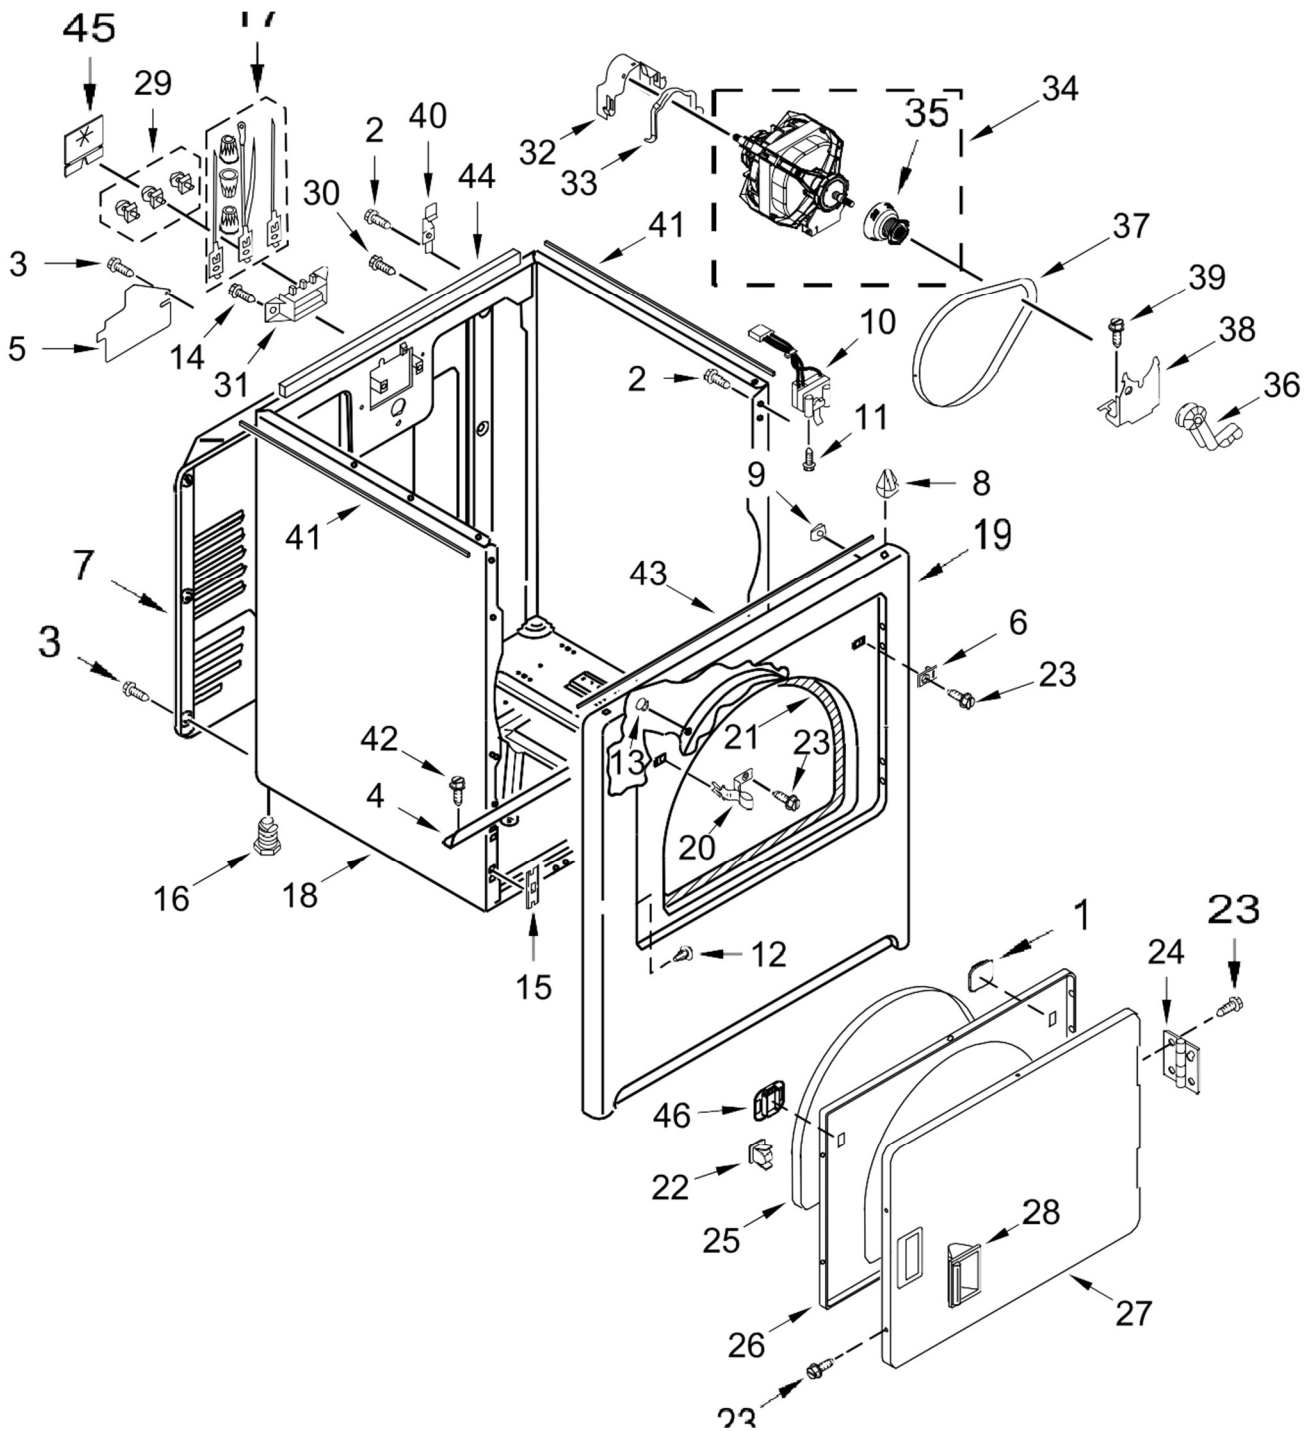

Literature Parts

Secadora Maytag 7MMEDC300DW0

<u>Illus. No.</u>	<u>Part No.</u>	<u>Description</u>
1		Literature Parts
	W10652554	Use and Care Guide
	W10663990	Diagram, Wiring
	W10658640	Installation Instructions
2	8533971	Screw
3	693995	Screw
4		Assembly, Panel & Bracket
	W10643298	White
5	W10199708	Badge
6	8312709	Clip, Console
7	694419	Buzzer, Mini
8	W10476828	Control, Electronic
9	3348629	Screw

<u>Illus. No.</u>	<u>Part No.</u>	<u>Description</u>
10	W10117655	Switch, Push ToStart
11	8578354	Switch, Rotary Temperature Assembly, Control Knob
12		W10562155 Grey
13	W10185992	Timer Assembly (60Hz.)
14	W10316616	Seal, Foam
15		Screen, Lint
	W10641634	White
16		Top
	W10225059	White
17		Assembly, Timer Knob
	W10558463	Grey
18	688983	Screw

<u>Illus. No.</u>	<u>Part No.</u>	<u>Description</u>
19	3405156	Switch, Wrinkle Guard
20		End Cap (Right) W10193821 White
21		End Cap (Left) W10193824 White
22	W10664598	Harness, Main Wiring
23	W10103406	Panel, Rear (Console)

Secadora Maytag 7MMEDC300DW0

<u>Illus. No.</u>	<u>Part No.</u>	<u>Description</u>
1	W10529198	Cover, Door Catch
2	3390631	Screw
3	693995	Screw
4	W10236073	Bracket, Cabinet
5	W10571619	Cover, Terminal Block
6	W10567345	Plug, Strike
7	W10571724	Panel, Rear
8	8066092	Lock, Front Top
9	98234	Clip, Ground
10	W10569603	Switch, Door
11	697773	Screw
12	3404413	Plug, Hole
13	685203	Clip, Felt Pad
14	3393008	Screw
15	3394083	Clip, Front Panel
16	W10561321	Foot, Dryer
17	279318	Terminal, Brass and Tinned (Includes Terminal Block Screw Kit)