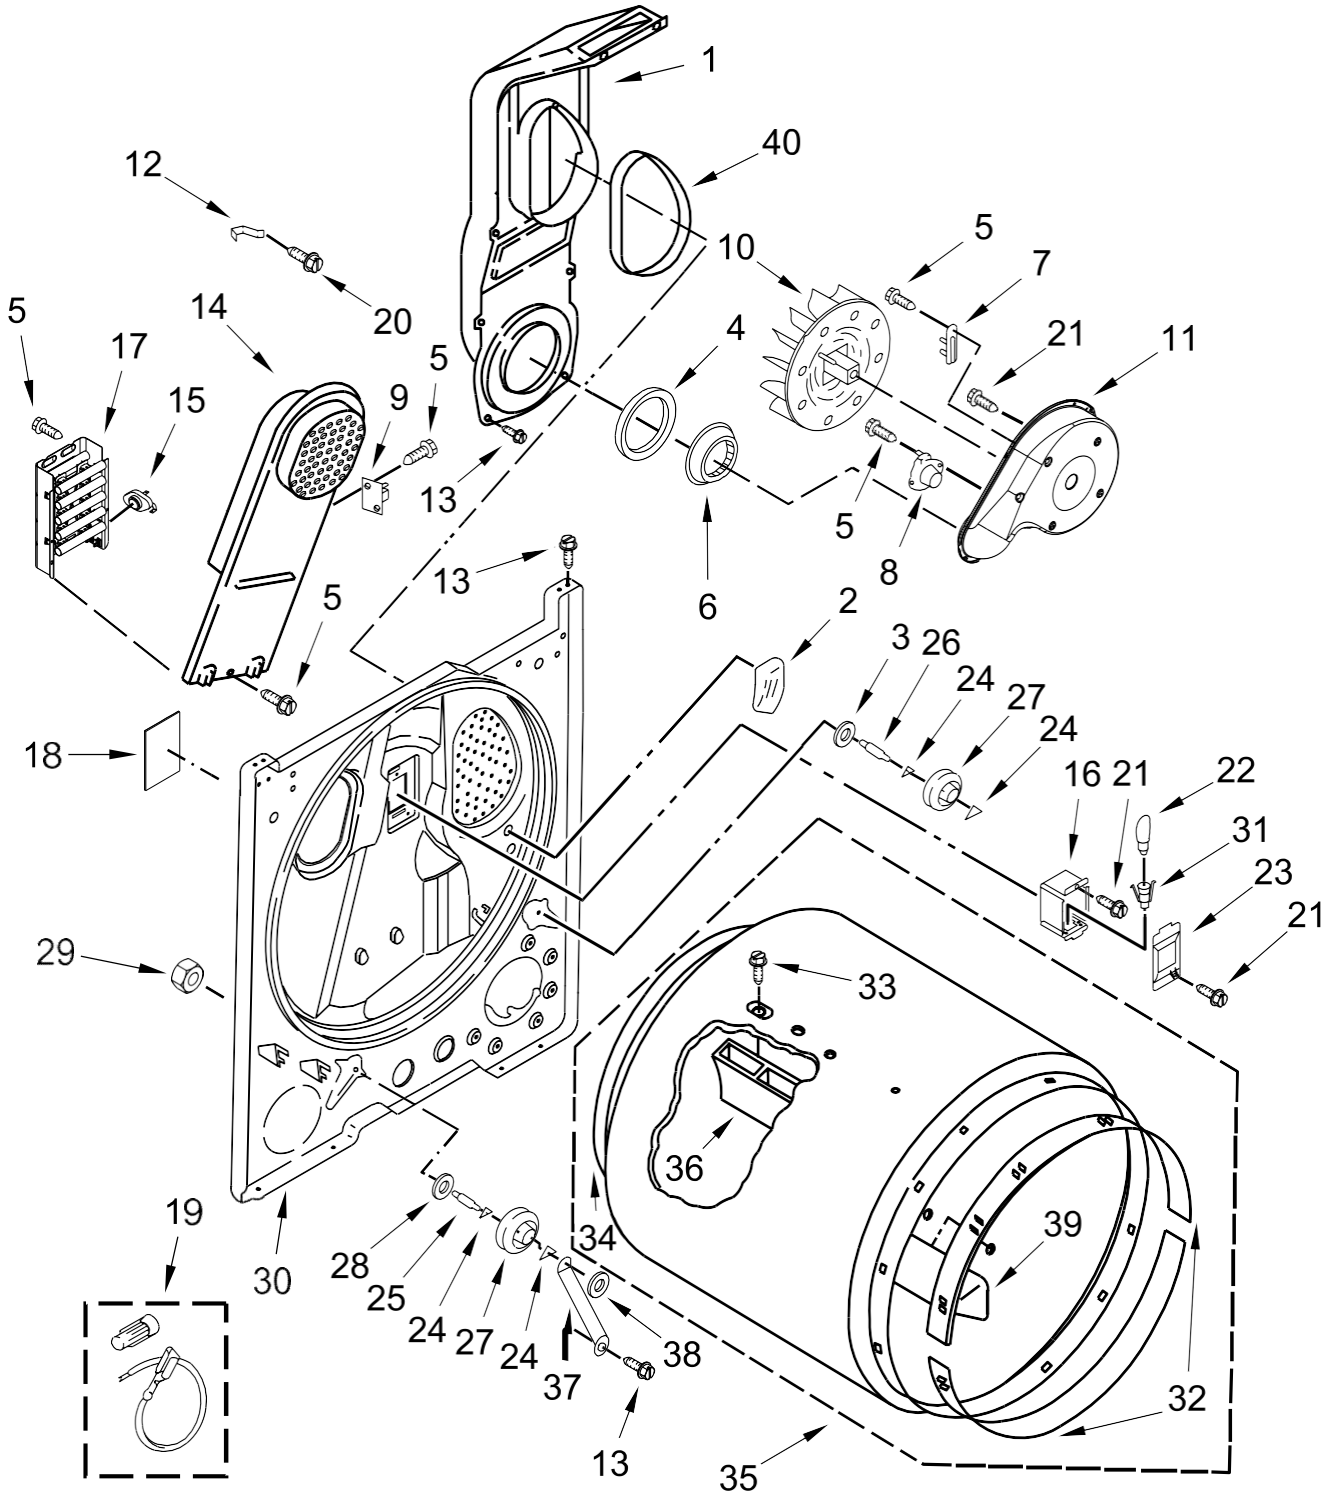

Secadora Maytag 7MMEDC300DW1

<u>Illus. No.</u>	<u>Part No.</u>	<u>Description</u>
1	W10798023	Assembly, Lint Chute
2	W10681051	Pad, Sensor
3	3388703	Washer
4	347139	Seal, Lint Chute
5	90767	Screw
6	W10389567	Shield, Exhaust
7	3392519	Fuse, Thermal (91C)
8	8318268	Thermostat
9	W10900067	Kit, Thermal Cut-Off (Includes Thermostat)
10	694089	Wheel, Blower
11	8577230	Housing, Blower
12	3398161	Clip, Heater Box
13	3390631	Screw
14	8541818	Box, Heater
15	3977767	Thermostat, 221 F (105 C)
16	3977373	Bracket, Drum Light

<u>Illus. No.</u>	<u>Part No.</u>	<u>Description</u>
17	W10724237	Element, Heater
18	W10653662	Pad, Foam
19	279457	Terminal Wire Kit (For Heater Element Wiring Harness Repair)
20	489463	Screw
21	3390647	Screw
22	3406124	Bulb, Light
23	3402841	Lens, Drum Light
24	W10512946	Washer, Tri Ring
25	W10359270	Shaft, Drum Roller - Left Hand Thread
26	W10359269	Shaft, Drum Roller - Right Hand Thread
27	W10314171	Roller, Support
28	348197	Washer
29	W10298789	Nut, Hex
30	W10714469	Bulkhead
31	W10214261	Socket, Light

<u>Illus. No.</u>	<u>Part No.</u>	<u>Description</u>
32	692526	Bearing, Ring
33	W10219342	Screw
34	W10856781	Seal, Rear Drum
35	W10757750	Assembly, Drum (Complete)
36	692490	Baffle, Drum (Long)
37	W11032820	Bracket, Support
38	90296	Nut, Push On
39	3403636	Baffle, Drum (Short)
40	339956	Seal