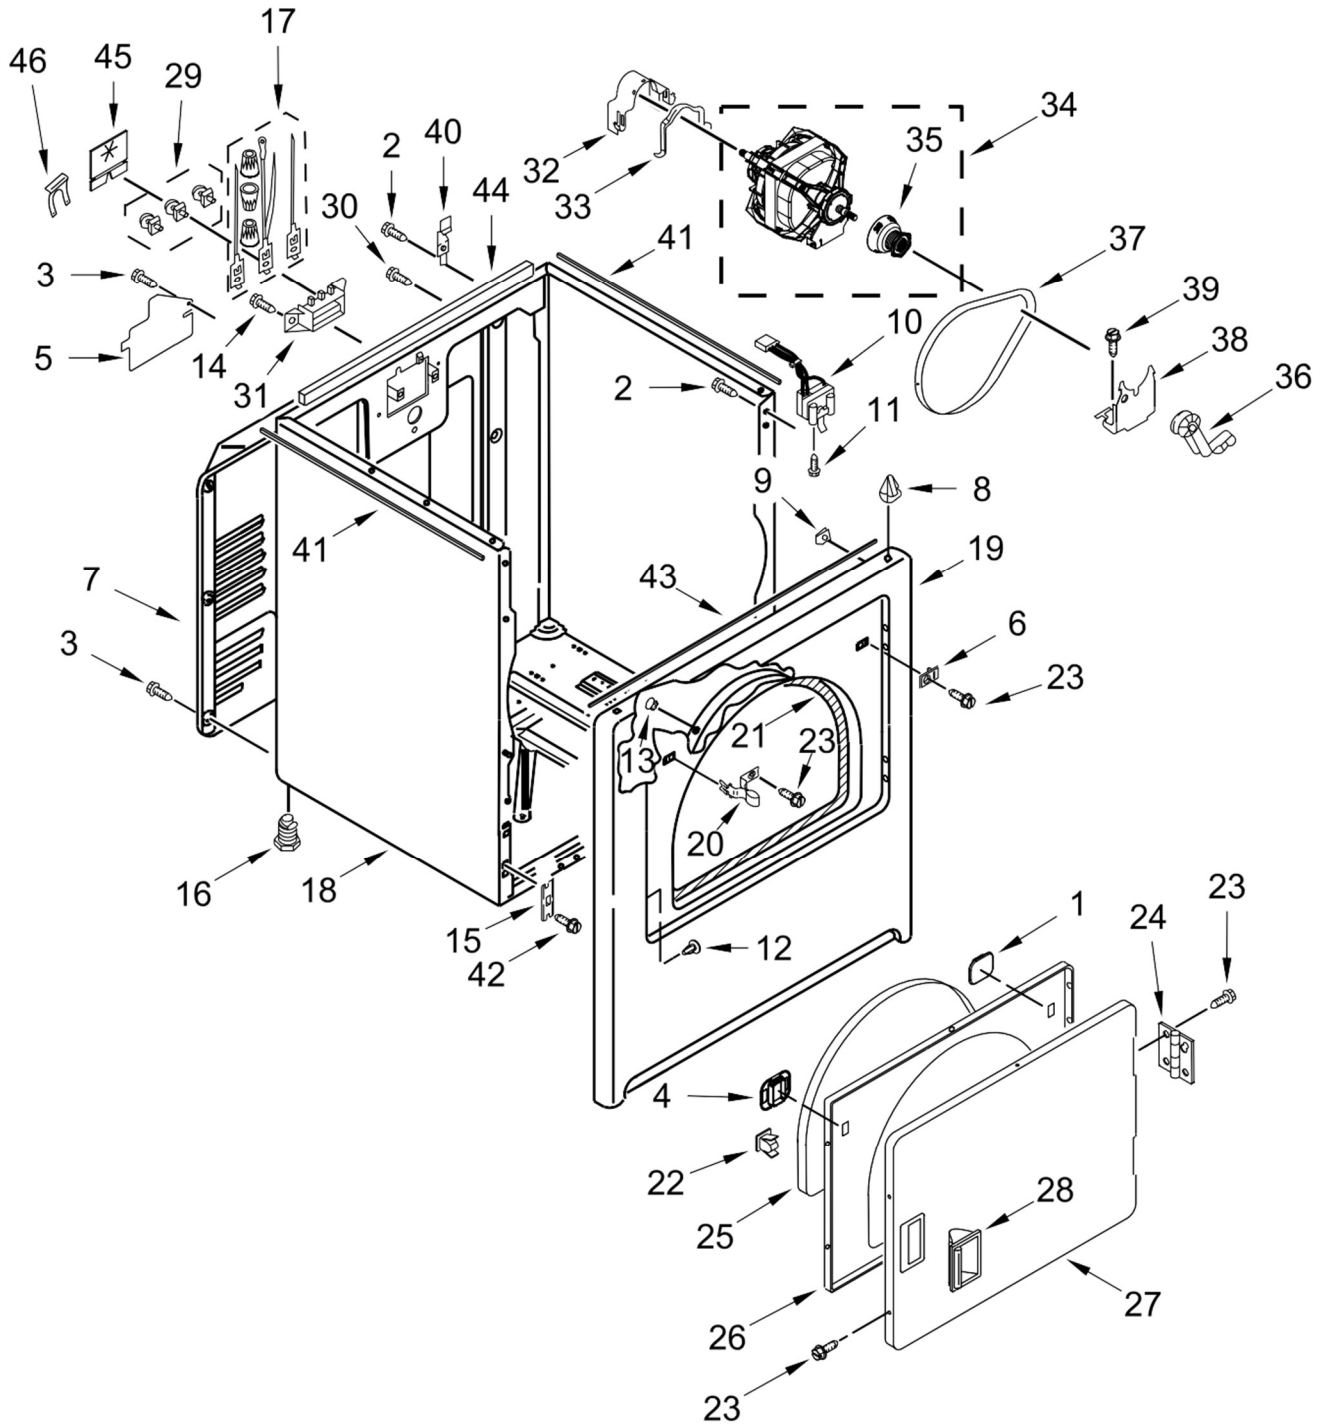

Secadora Maytag 7MMEDC300DW1

Secadora Maytag 7MMEDC300DW1

<u>Illus. No.</u>	<u>Part No.</u>	<u>Description</u>	<u>Illus. No.</u>	<u>Part No.</u>	<u>Description</u>	<u>Illus. No.</u>	<u>Part No.</u>	<u>Description</u>
1	W10529198	Cover, Door Catch	18		Cabinet	31	3397659	Block, Terminal
2	3390631	Screw		8530603	White	32	3404162	Clamp, Motor (With Shield)
3	693995	Screw	19		Panel, Front	33	W10121316	Clamp, Motor Mount
4	W10529197	Bezel, Door Catch		W10664697	White	34	W10396032	Assembly, Motor
5	W10807503	Cover, Terminal Block	20	3403431	Strike, Door	35	8066184	Pulley, Motor
6	W10567345	Plug, Strike	21	W10803476	Assembly, Seal and Bearing	36	691366	Idler Assembly
7	W10817971	Panel, Rear	22	W10610880	Assembly, Door Catch	37	W10198086	Belt, Drive
8	8066092	Lock, Front Top	23	342055	Screw	38	348780	Base, Motor
9	98234	Clip, Ground	24	W10362431	Assembly, Hinge and Pin	39	3400000	Motor
10	W10569603	Switch, Door				40	8066217	Hinge, Top
11	697773	Screw	25	W10730752	Seal, Door	41	W10316529	Seal, Foam
12	3404413	Plug, Hole (White)	26	W10463967	Door, Inner	42	3390647	Screw
13	685203	Clip, Felt Pad	27		Door, Front	43	W10316619	Seal, Spill Guard
14	3393008	Screw		W10714510	White	44	W10841728	Seal, Spill Guard
15	W10775448	Clip, Front Panel	28		Handle, Door	45	W10782659	Pad, Power Cord
16	W10561321	Foot, Dryer		W10714516	White	46	8316644	Relief, Strain (Power Cord)
17	279318	Terminal, Brass and Tinned (Includes Terminal Block Screw Kit)	29	279393	Screw Kit, Terminal Block			
			30	8533974	Screw